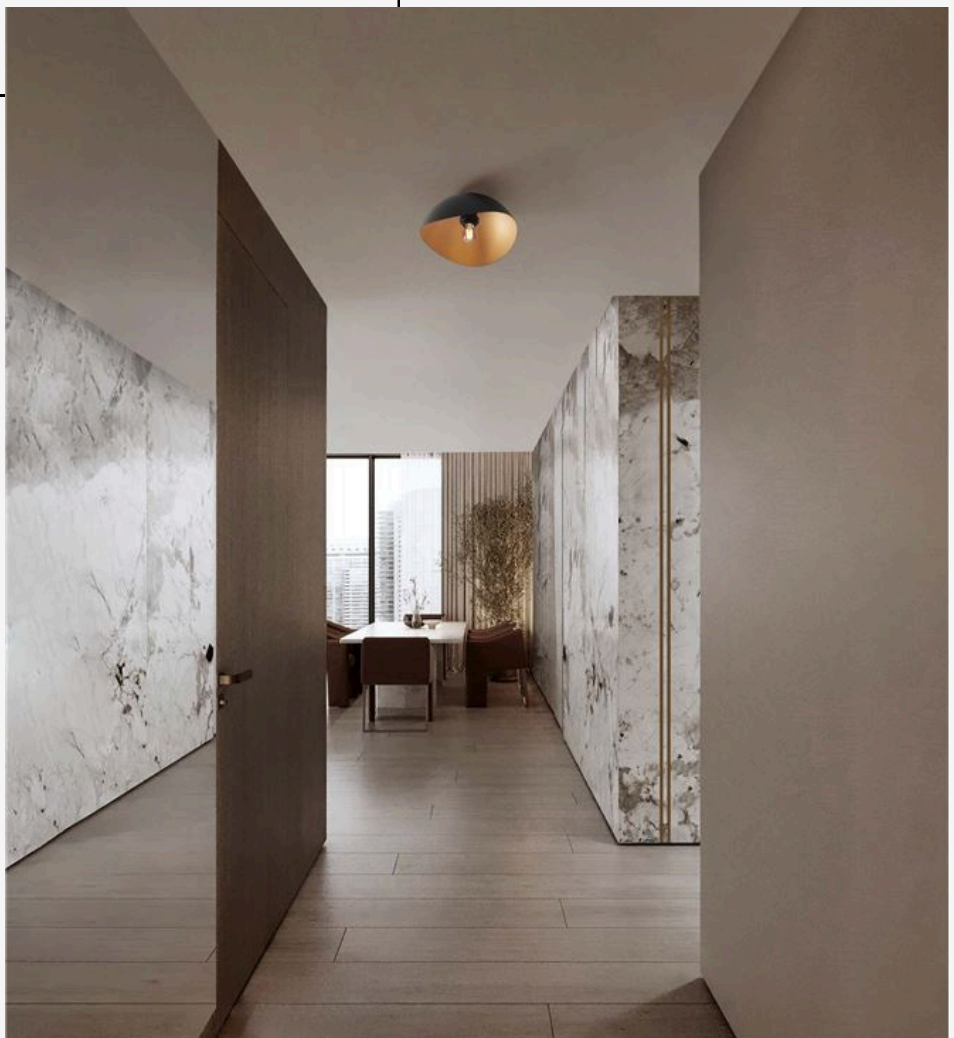

NEW COLLECTION
Nova Luce

CATEGORY

Suspension

Suspension lights, or pendant lights, are stylish fixtures that hang from the ceiling using cords, chains, or rods. They come in various designs and materials, suitable for any setting, from modern kitchens to cozy living rooms. These lights provide focused illumination for tasks and enhance the ambiance. They can be used individually or in clusters and allow for height adjustments to fit the room's layout and lighting needs.

Ceiling lamps are key in interior design, providing both lighting and style. Available in various designs like chandeliers and flush mounts, they enhance room ambiance while serving as a main light source. When choosing a ceiling lamp, consider room size, ceiling height, and light intensity. Energy-efficient LED options can reduce electricity costs. Beyond functionality, they allow for personal expression through diverse styles, making them suitable for any home or office.

CATEGORY

Ceiling lamp

NIMA

CATEGORY

Ceiling lamp

OPSI

CATEGORY

Ceiling lamp

TORE

CATEGORY

Ceiling lamp

PERTINO

CATEGORY

Ceiling lamp

PERTINO