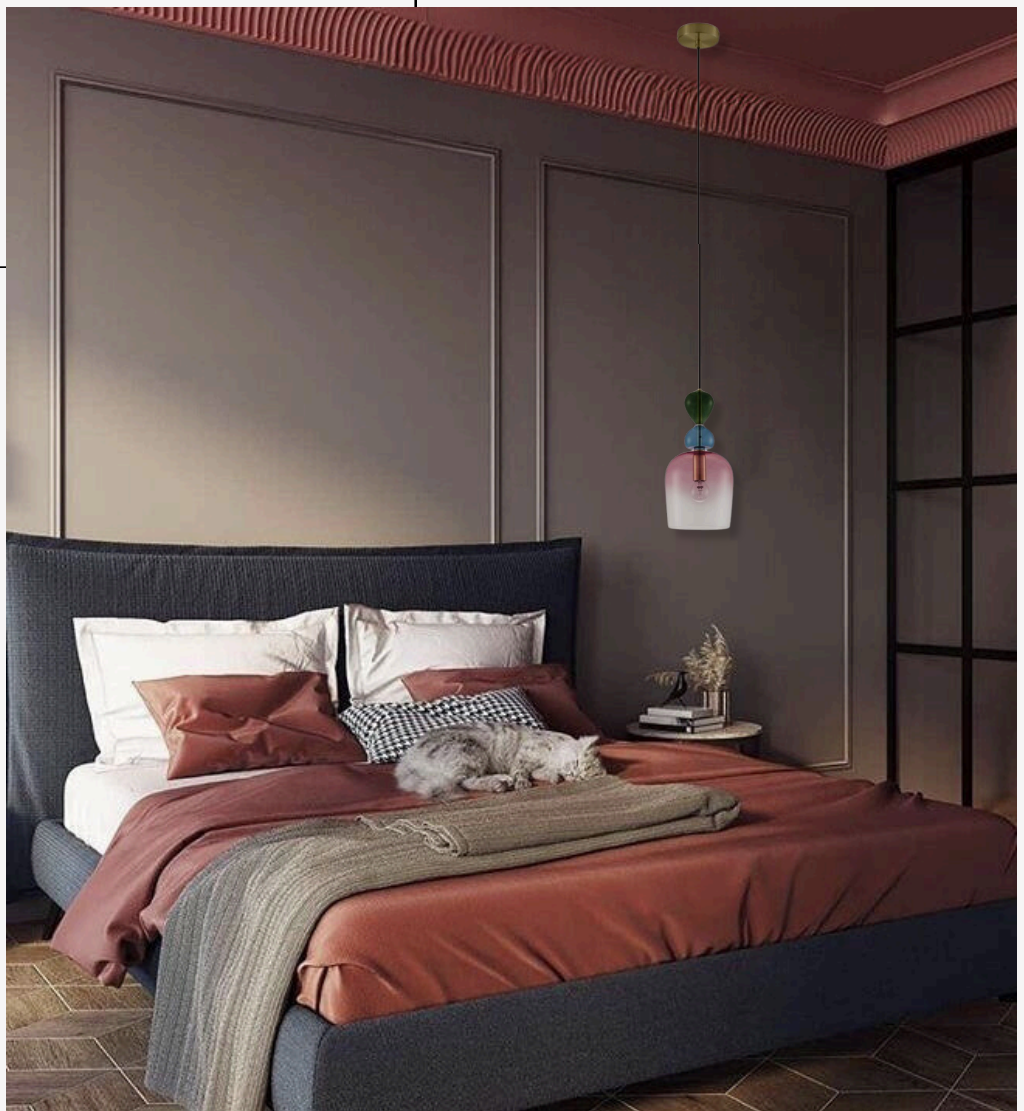

CATEGORY

Suspension

MURANO