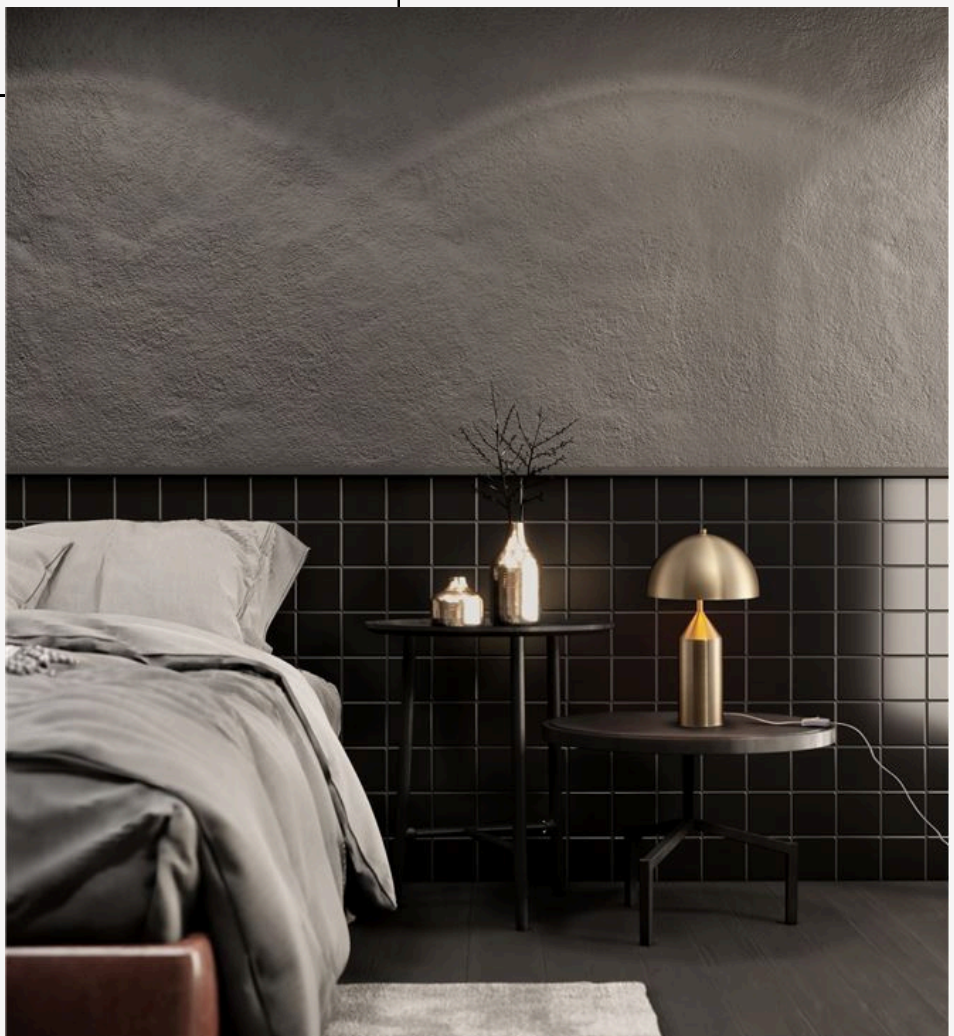

NEW COLLECTION
Nova Luce

CATEGORY

Suspension

Suspension lights, or pendant lights, are stylish fixtures that hang from the ceiling using cords, chains, or rods. They come in various designs and materials, suitable for any setting, from modern kitchens to cozy living rooms. These lights provide focused illumination for tasks and enhance the ambiance. They can be used individually or in clusters and allow for height adjustments to fit the room's layout and lighting needs.

INTEC

CATEGORY

Floor lamp

KITRO

CATEGORY

Table lamp

Table lamps are versatile lighting solutions that enhance room ambiance and provide essential light. Available in various styles and materials, they suit different interior designs. Positioned on nightstands or desks, they offer focused lighting for reading or tasks without overwhelming brightness. The choice of shade affects light diffusion, with options like linen for warmth or glass for direct illumination. Beyond functionality, table lamps serve as decorative pieces, adding elegance or color to your décor and reflecting the homeowner's personality.

CATEGORY

Table lamp

BOLT

CATEGORY

Wall lamp

Wall lamps, or sconces, are space-saving lighting fixtures mounted on walls, providing both functional and decorative light. Originating as candle holders, they now come in various styles to fit modern interiors. Ideal for any room, they offer ambient or task lighting, making them perfect for reading, accentuating art, or adding warmth. With designs from minimalist to ornate, wall lamps enhance any decor while improving the room's ambiance.