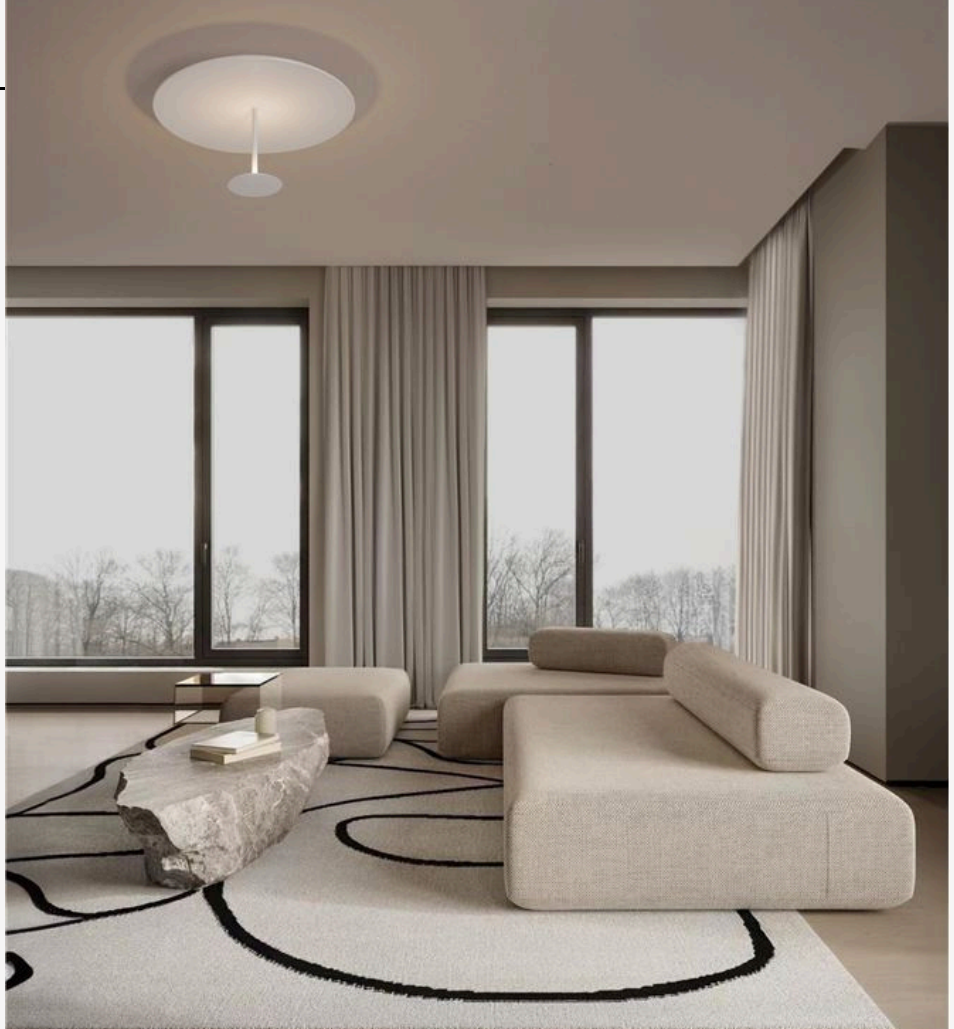

CATEGORY

Ceiling lamp

NIMA