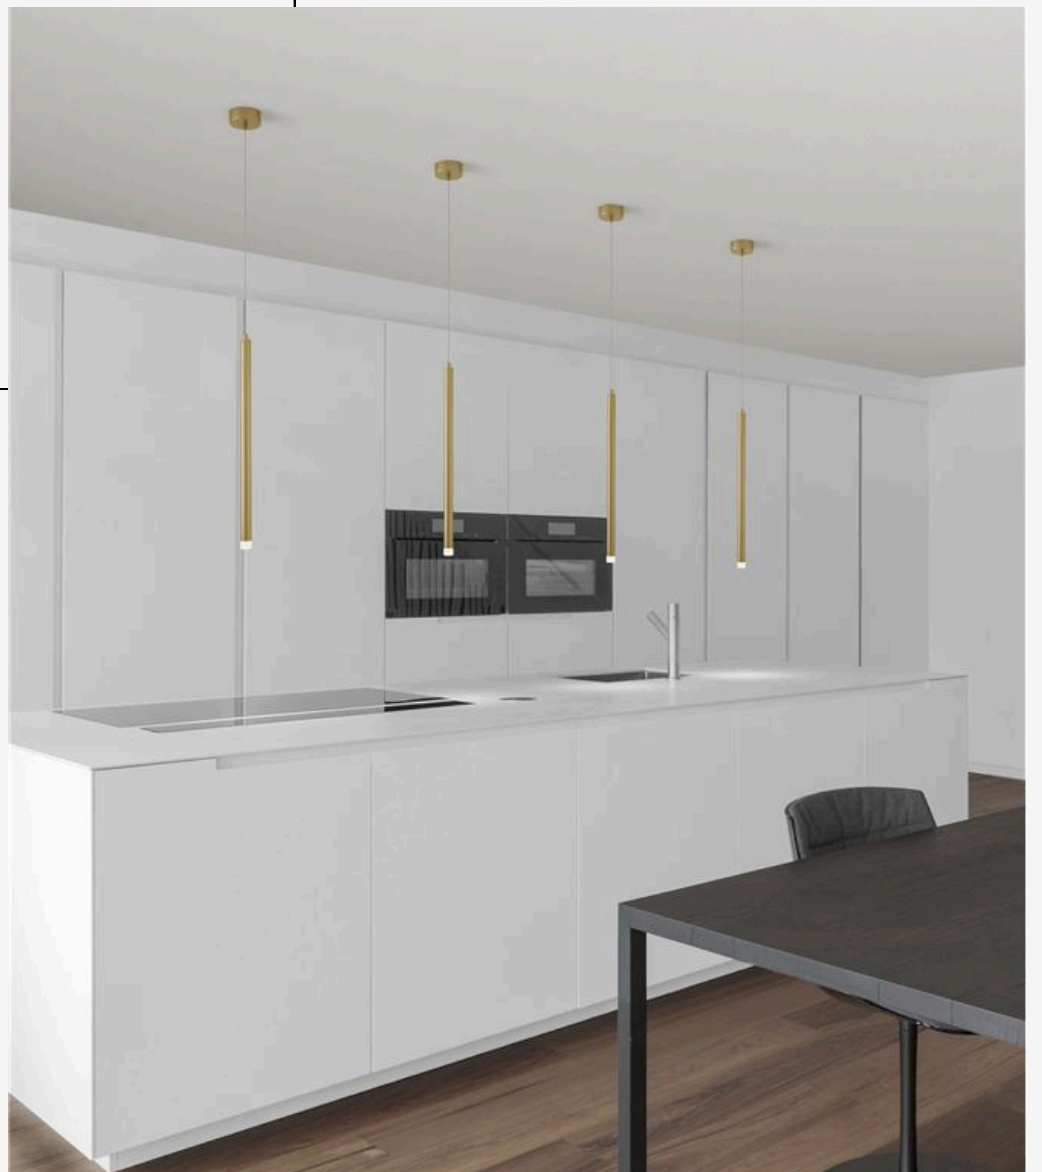

CATEGORY

Suspension

TRIMLE