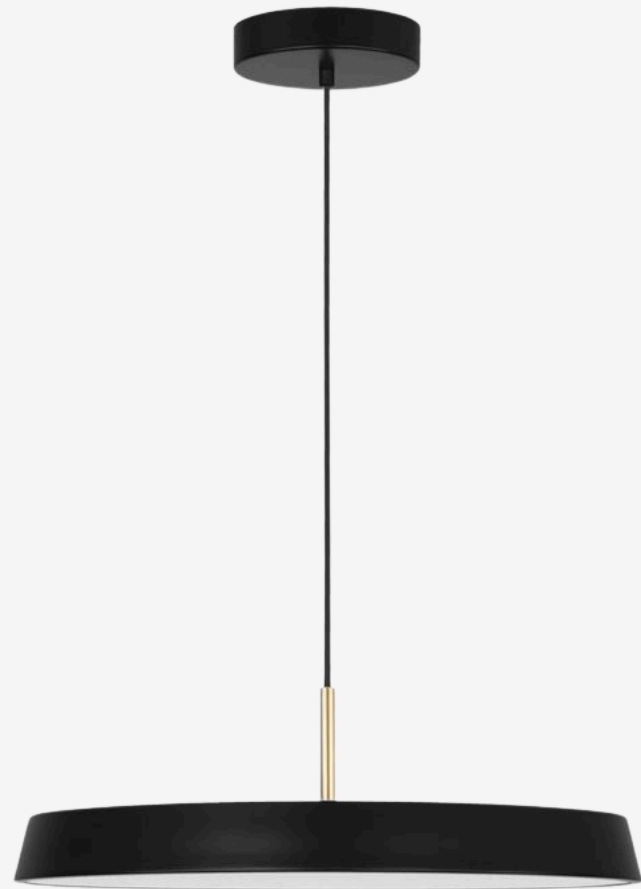

CATEGORY

Suspension

VETRO