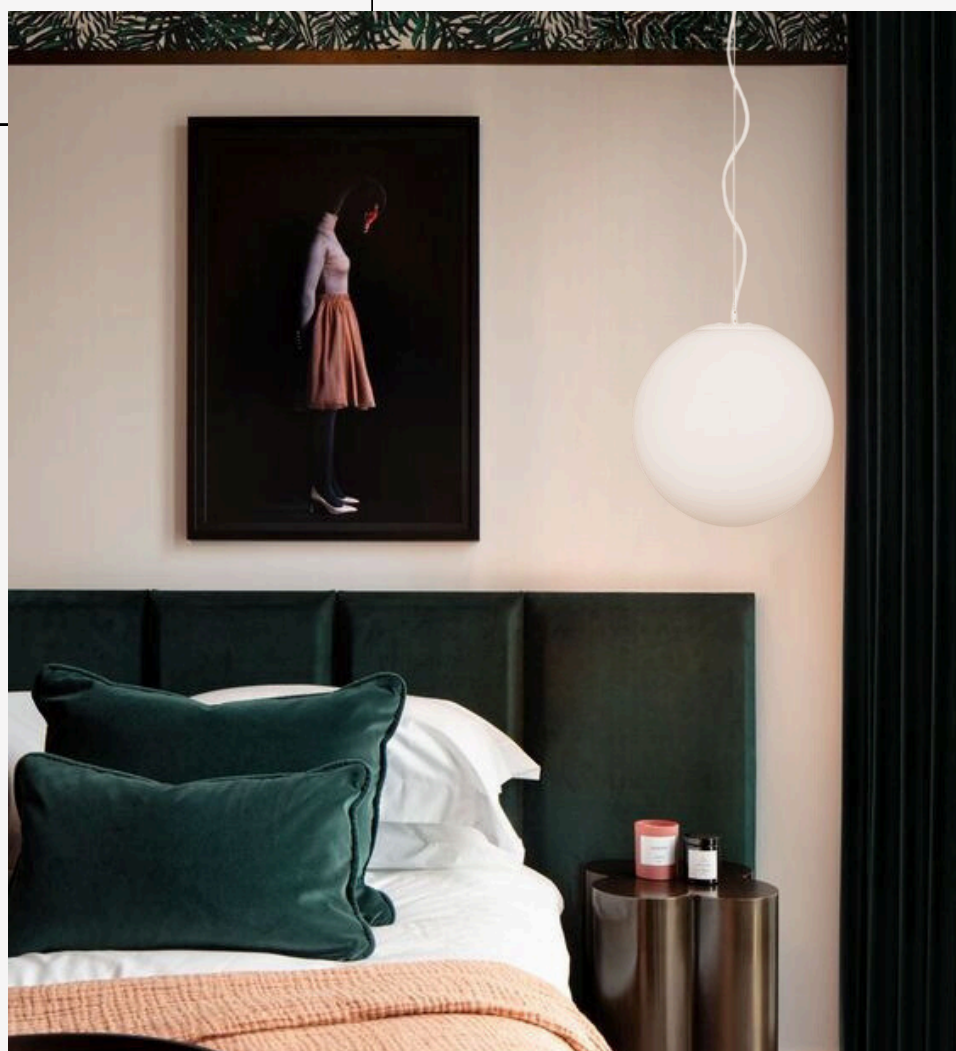

CATEGORY

Suspension

NEVOSO