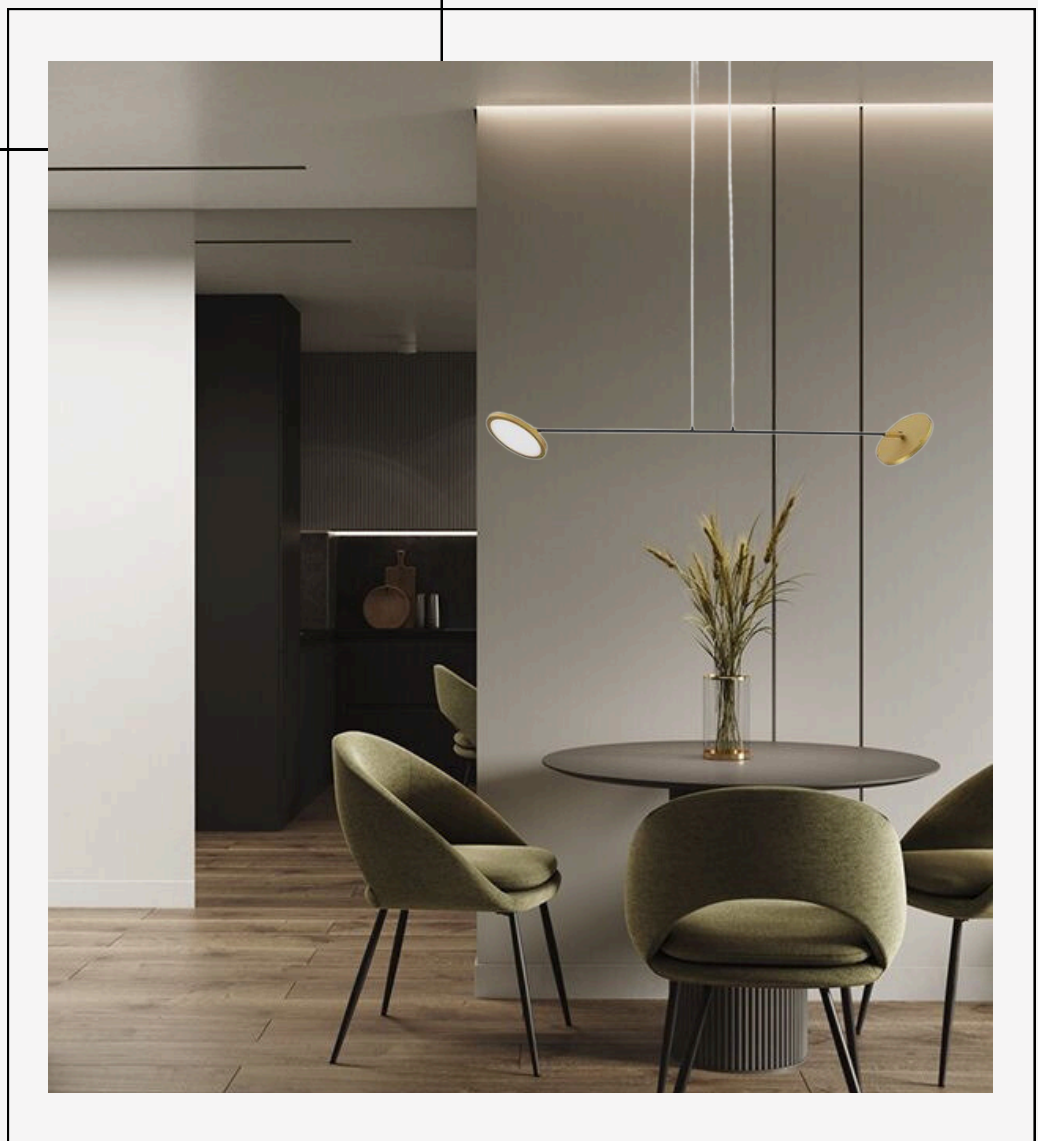

CATEGORY

Suspension