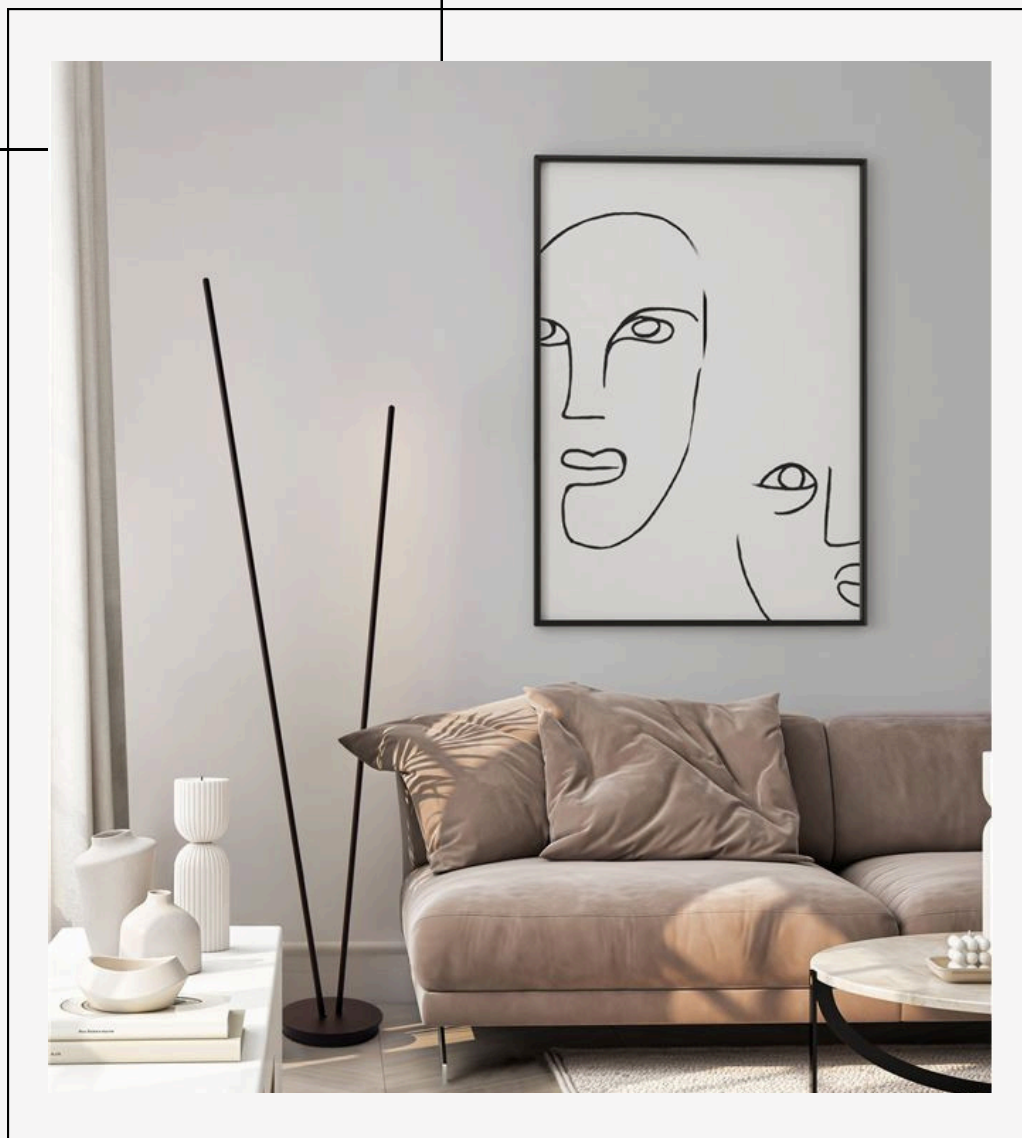

CATEGORY

Floor lamp

INTEC