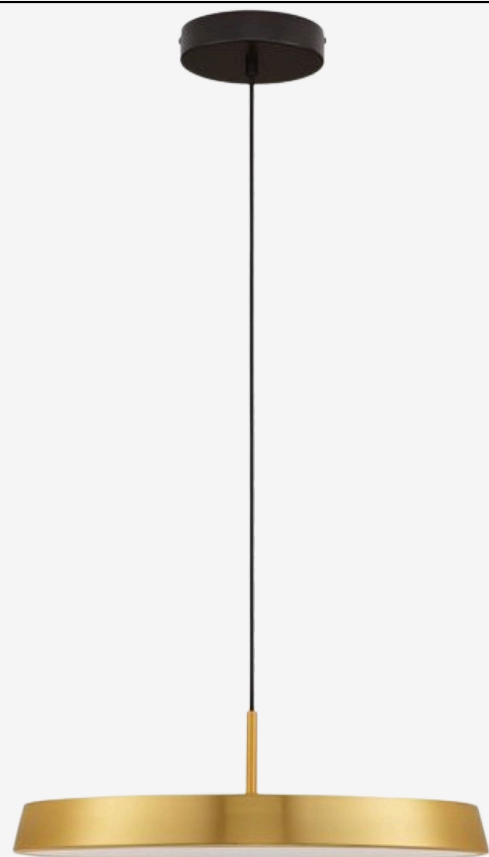

CATEGORY

Suspension

VETRO