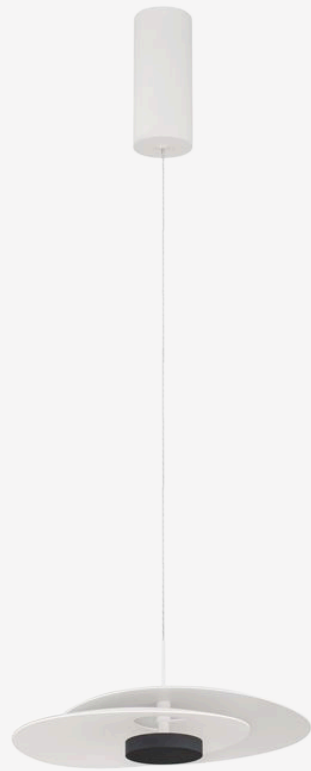

CATEGORY

Suspension