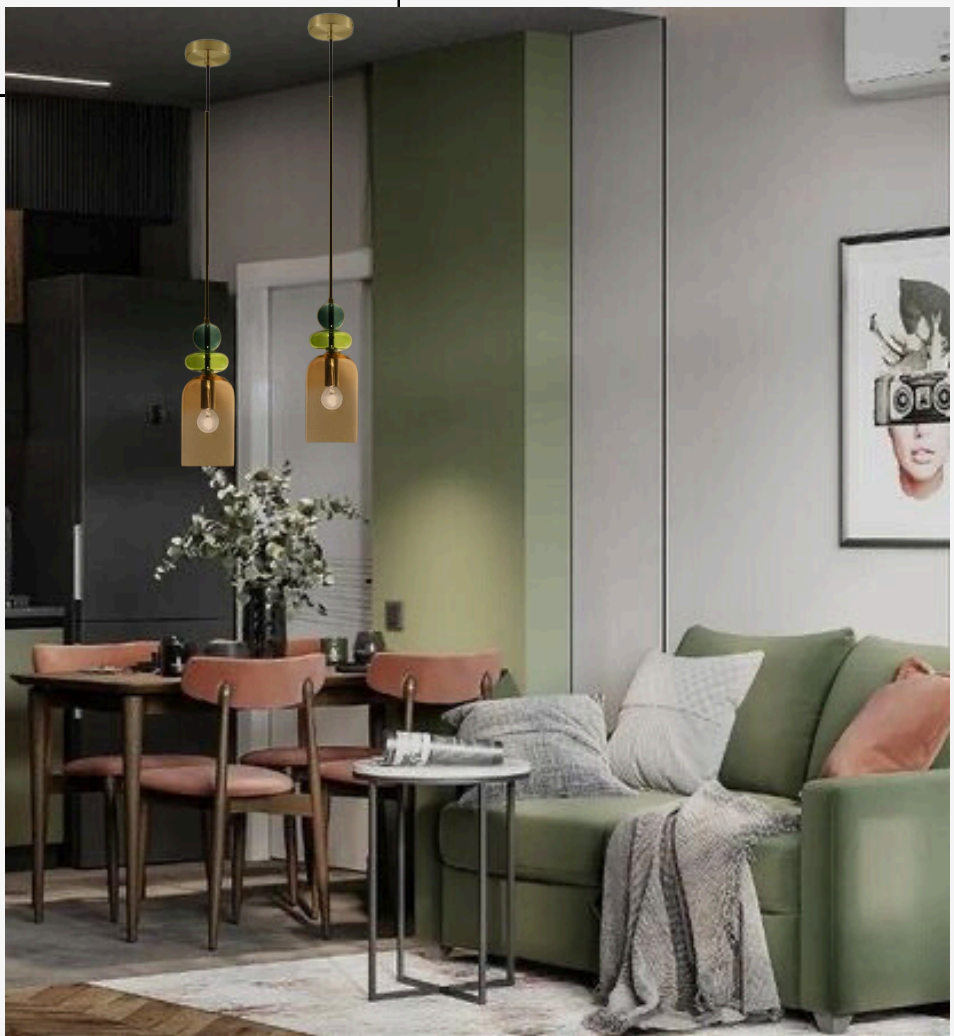

CATEGORY

Suspension

MURANO