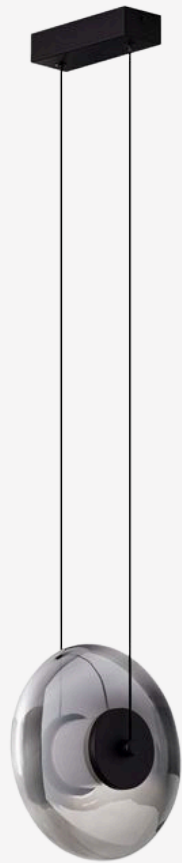

NEW COLLECTION
Nova Luce

CATEGORY

Suspension

Suspension lights, or pendant lights, are stylish fixtures that hang from the ceiling using cords, chains, or rods. They come in various designs and materials, suitable for any setting, from modern kitchens to cozy living rooms. These lights provide focused illumination for tasks and enhance the ambiance. They can be used individually or in clusters and allow for height adjustments to fit the room's layout and lighting needs.

CATEGORY

Suspension

CATEGORY

Suspension

SKIA

CATEGORY

Suspension

OLEA

CATEGORY

Suspension

SKIA

CATEGORY

Suspension

NEVOSO

CATEGORY

Suspension

VETRO

CATEGORY

Suspension

VETRO

ЕЛЕКТРОНАБАВА

CATEGORY

Suspension

MURANO