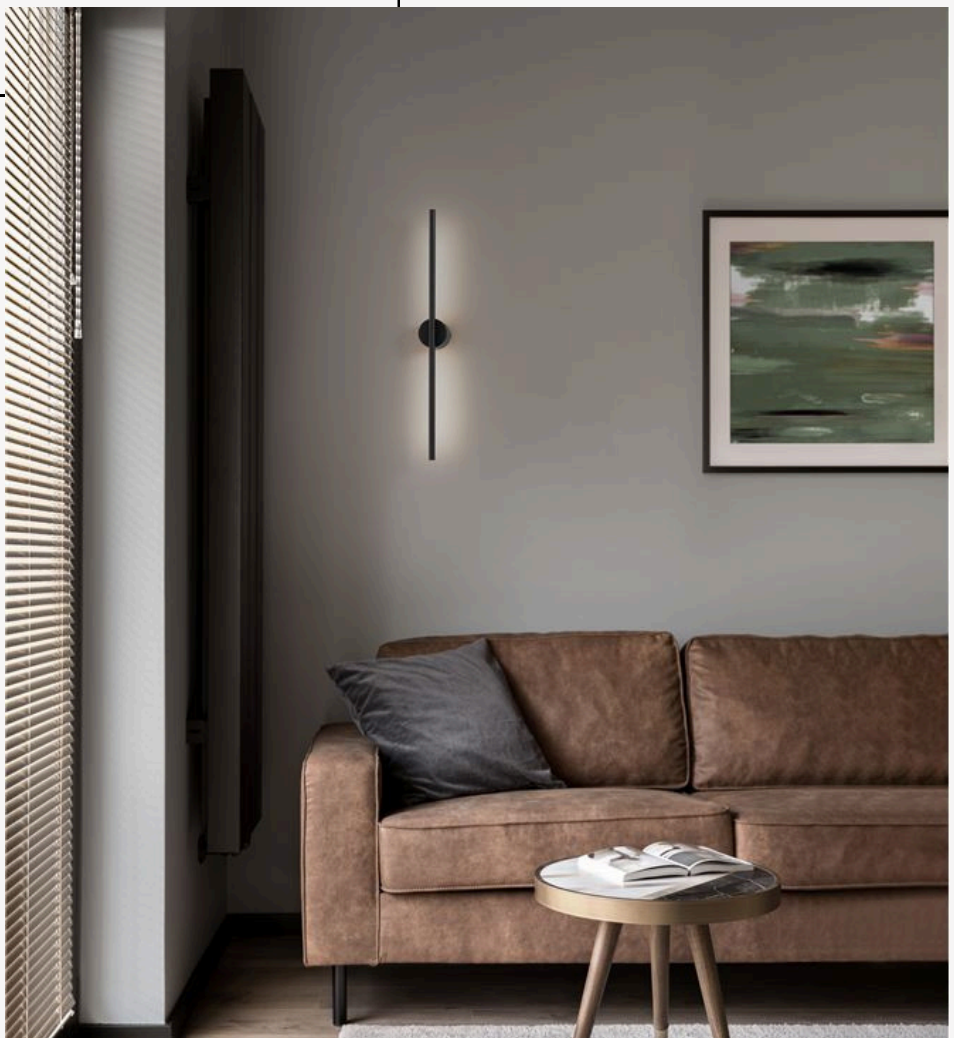

CATEGORY

Wall lamp

ADEN