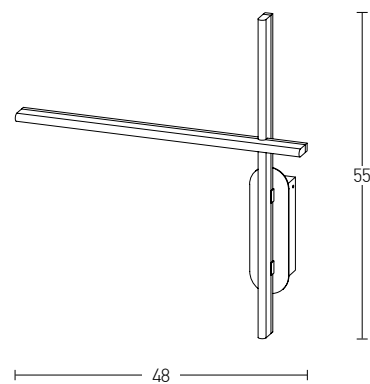

Model Finishing

Black - Golden Leaf

Black - Copper

Power 20W
 Input 220-240V, 50/60Hz
 Color Temperature 3000K
 Lumen 1600Lm
 Cri 80
 Dimensions L: 10cm W: 48cm H: 55cm
 Base W: 5.5cm H: 15.5cm
 Non Dimmable
 Material Metal - Aluminium - Acrylic
 Special Feature Profile 1x3cm
 Color Black Matt / **Code 1945**