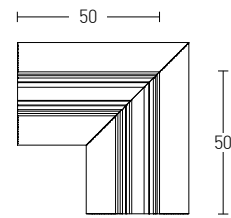

Power by : **CASAMBI**
 Available App on :

TRIMLESS Track : 1m / 2m / 3m

CORNER 90° (c1)
Vertical Plane

CORNER 90° (c2)
Horizontal Plane

Track Code	Size	Color	Corner Code	Plane	Color
2083B-1	1m	Sandy Black	2083B-C1	Vertical	Sandy Black
2083W-1	1m	Sandy White	2083W-C1	Vertical	Sandy White
2083B-2	2m	Sandy Black	2083B-C2	Horizontal	Sandy Black
2083W-2	2m	Sandy White	2083W-C2	Horizontal	Sandy White
2083B-3	3m	Sandy Black			
2083W-3	3m	Sandy White			