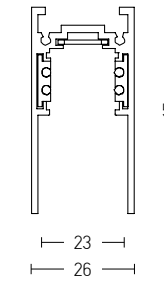

Track Code	Size	Color	Corner Code	Plane	Color
2082B-1	1m	Sandy Black	2082B-C1	Vertical	Sandy Black
2082W-1	1m	Sandy White	2082W-C1	Vertical	Sandy White
2082B-2	2m	Sandy Black	2082B-C2	Horizontal	Sandy Black
2082W-2	2m	Sandy White	2082W-C2	Horizontal	Sandy White
2082B-3	3m	Sandy Black			
2082W-3	3m	Sandy White			

Notice : For corners type C1 required also to order 20105 and for type C2 20104