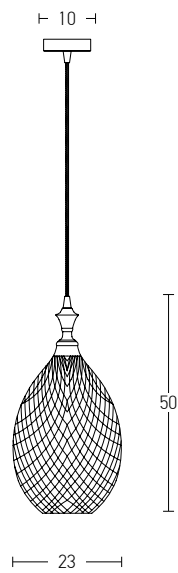

Bulb 1xE27
Power MAX 40W
Input 220-240V, 50/60Hz
Dimensions Ø: 23cm H: 50cm
Base Ø: 10cm H: 2cm
Material Metal - Glass
Special Feature 200cm Fabric Cable Adjustable
Color Chrome - Smoked Grey / **Code 1986**