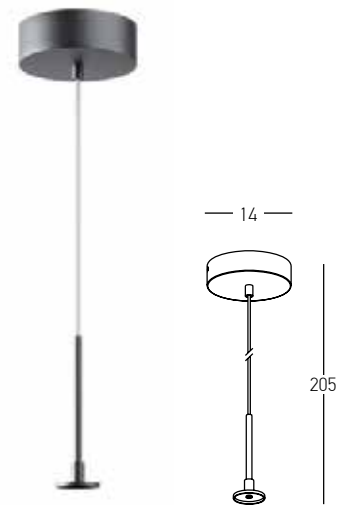

Modularization... Design your Own Lighting

Multiple and free combinations. Elegance, more concise or luxurious. Easy combination without redundancy.

Model Finishing

Terminal Diffuser
6V | 5W | 350Lm
3000K | CRi 90 | IP44
Dimmable Triac
Metal - Opal Glass

Black Matt
Code 22231-B

White Matt
Code 22231-W

Gold Matt
Code 22231-G

Intermediate Diffuser
6V | 5W | 350Lm
3000K | CRi 90 | IP44
Dimmable Triac
Metal - Opal Glass

Black Matt
Code 22232-B

White Matt
Code 22232-W

Gold Matt
Code 22232-G

Intermediate Diffuser
16V | 7W | 750Lm
3000K | CRi 90 | IP44
Dimmable Triac
Metal - Opal Glass

Black Matt
Code 22233-B

White Matt
Code 22233-W

Gold Matt
Code 22233-G

Surface Base Driver
Power
Input
Dimensions
Base
Material
Color
Color
Color

MAX 30W
220-240V, 50/60Hz
Ø: 14cm H: 205cm
Ø: 14cm H: 4.5cm
Metal
Black Matt / **Code 22230-B**
White Matt / **Code 22230-W**
Gold Matt / **Code 22230-G**

Combination for Reference (MAX 30W)