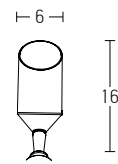

Bulb 1xGU10
Power MAX 5W
Input 220-240V, 50/60Hz
IP 65
Dimensions Ø: 6cm H: 16cm
Material ABS - PC Diffuser
Special Feature Movable
Spike Included
Color Black / Code E217