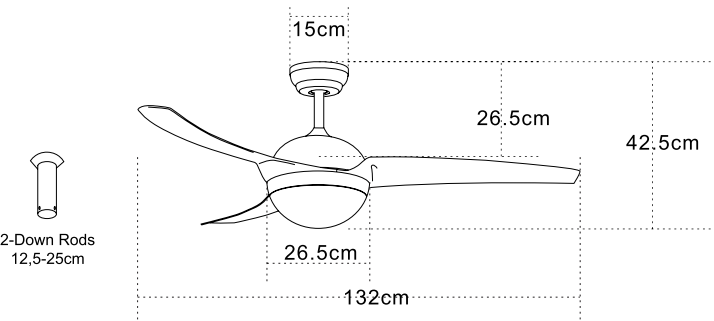

Indoor Ceiling Fans

2-Down Rods
12.5-25cm

Led Light Source 18W
Input 220-240V, 50/60Hz
Color Temperature 3000K, 4000K, 6000K
Lumen 1800Lm
Cri 80
dB 23
Dimensions 52" Ø: 132cm H: 42.5-55cm
Air Flow 152m³ min
Night Mode Time Setting 1h / 2h / 4h / 8h
Material Metal - Glass - ABS Blades
Special Feature 2 Down Rods 12.5-25cm
Summer Function
Motor Feature AC Motor 61W
3 Speeds

Color White / **Code 19133**