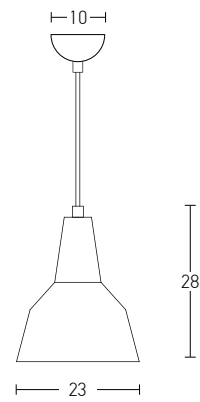

Bulb 1xE27
Power MAX 40W
Input 220-240V, 50/60Hz
Dimensions Ø: 23cm H: 28cm
Base Ø: 10cm H: 4.5cm
Material Aluminium - Wood
Special Feature 150cm Cable Adjustable
Color Black Matt / **Code 180088**