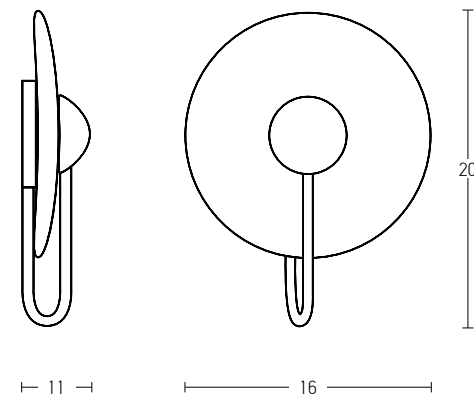

Power 3W
Input 220-240V, 50/60Hz
Color Temperature 3000K
Lumen 210Lm
Dimensions L: 11cm Ø: 16cm H: 20cm
Non Dimmable ☒
Material Metal - Marble

Color White Marble - Sandy Blck / **Code 18168**
Color White Marble - Sandy White / **Code 18169**
Color White Marble - Corten / **Code 22221**

Model Finishing