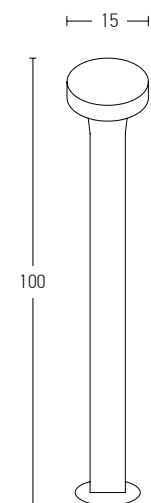

Outdoor Led Lighting | Wall - Bollard Collection

Power 12W
Input 220-240V, 50/60Hz
Color Temperature 3000K
Lumen 960Lm
Cri 80
IP 54
Dimensions Ø: 15cm L: 5.5cm
Material Aluminum - PC Diffusser
Color Graphite / **Code E237**

Power 12W
Input 220-240V, 50/60Hz
Color Temperature 3000K
Lumen 960Lm
Cri 80
IP 65
Dimensions Ø: 15cm H: 100cm
Material Aluminum - PC Diffusser
Color Graphite / **Code E249**