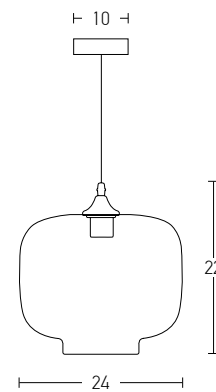

Bulb 1xE27
 Power MAX 40W
 Input 220-240V, 50/60Hz
 Dimensions Ø: 19cm H: 30cm
 Base Ø: 10cm H: 2.5cm
 Material Glass
 Special Feature 150cm Cable Adjustable
 Color Smoked Grey / **Code 14101**

Bulb 1xE27
 Power MAX 40W
 Input 220-240V, 50/60Hz
 Dimensions Ø: 24cm H: 22cm
 Base Ø: 10cm H: 2.5cm
 Material Glass
 Special Feature 150cm Cable Adjustable
 Color Smoked Grey / **Code 14102**