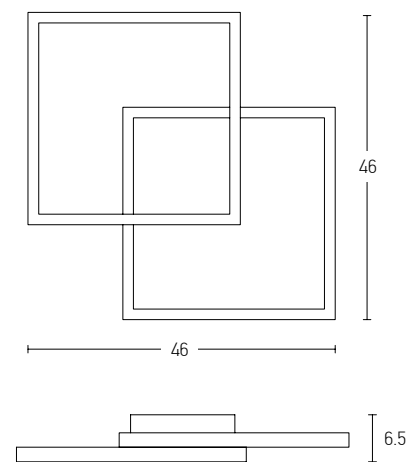

Power 42W
Input 220-240V, 50/60Hz
Color Temperature 3000K
Lumen 3360Lm
Cri 80
Dimensions L: 56cm W: 56cm H: 8.5cm
Base L: 14cm W: 14cm H: 8.5cm
Dimmable Triac ☐
Material Aluminium - Acrylic
Special Feature Profile 2x1.7cm
Color Sandy Black / **Code 2023**
Color Sandy White / **Code 2024**
Color Gold Matt / **Code 2025**

Power 25W
Input 220-240V, 50/60Hz
Color Temperature 3000K
Lumen 2000Lm
Cri 80
Dimensions L: 46cm W: 46cm H: 6.5cm
Base L: 14cm W: 14cm H: 6.5cm
Dimmable Triac ☐
Material Aluminium - Acrylic
Special Feature Profile 2x1.7cm
Color Sandy Black / **Code 2026**
Color Sandy White / **Code 2027**
Color Gold Matt / **Code 2028**