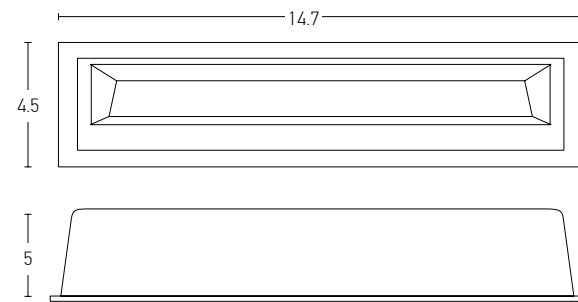

Power	13W
Input	220-240V, 50/60Hz
Color Temperature	3000K
Lumen	975Lm
Cri	90
Dimensions	Ø: 6.2cm H: 8.3cm
Base	Ø: 7.3cm
Cutting Hole	Ø: 6.6cm
Beam Angle	33°
Non Dimmable	☒
Material	Aluminium
Depth Required	∏: 3.5cm
Driver	Included (300mA)
Color	White Matt - Black Matt Reflector / Code S079