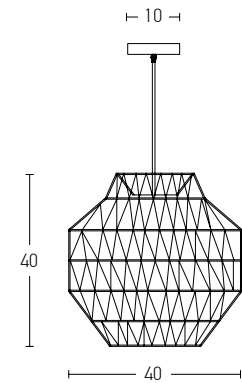

Bulb 1xE27
Power MAX 40W
Input 220-240V, 50/60Hz
Dimensions Ø: 40cm H: 40cm
Base Ø: 10cm H: 2cm
Material Metal - Paper Rope
Special Feature 200cm Cable Adjustable
Color Brown / **Code 20236**