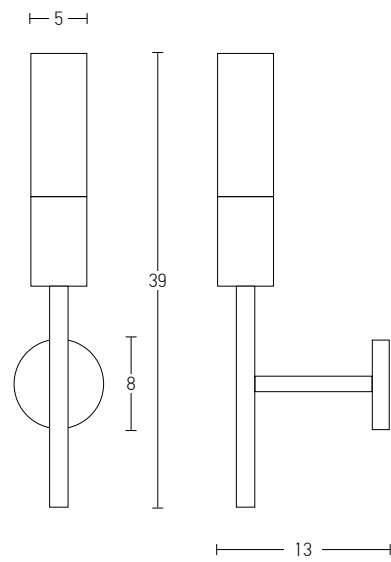

Bulb 1xG9 Led
Power MAX 9W
Input 220-240V, 50/60Hz
Dimensions Ø: 5cm L: 13cm H: 39cm
Base Ø: 8cm H: 2cm
Material Metal - Marble - Clear Glass
Color Painted Gold / **Code 20352**