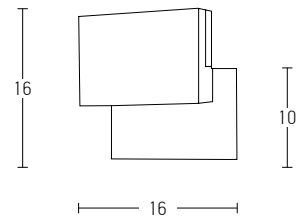

Power 9W
Input 220-240V, 50/60Hz
Color Temperature 3000K
Lumen 810Lm
Cri 80
IP 65
Dimensions L: 7.8cm W: 16cm H: 10-16cm
Material Aluminium - PC Diffuser
Special Feature Movable
Color Graphite / **Code E199**