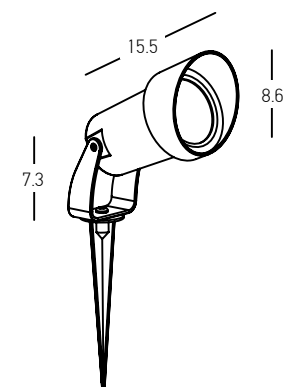

Bulb 1xGU10 Led
Power MAX 7W
Input 220-240V, 50/60Hz
IP 54
Dimensions Ø: 6cm L: 11cm H: 6.2cm
Material ABS - PC Diffuser
Special Feature Without Spike
Color Black / **Code E311**

Bulb 1xGU10 Led
Power MAX 7W
Input 220-240V, 50/60Hz
IP 54
Dimensions Ø: 6cm L: 11cm H: 6.2cm
Material ABS - PC Diffuser
Special Feature Spike Included
Color Black / **Code E312**

Bulb 1xGU10 Led
Power MAX 7W
Input 220-240V, 50/60Hz
IP 54
Dimensions Ø: 8.6cm L: 15.5cm H: 7.3cm
Material ABS - Tempered Glass
Special Feature Spike Included
Color Black / **Code E310**