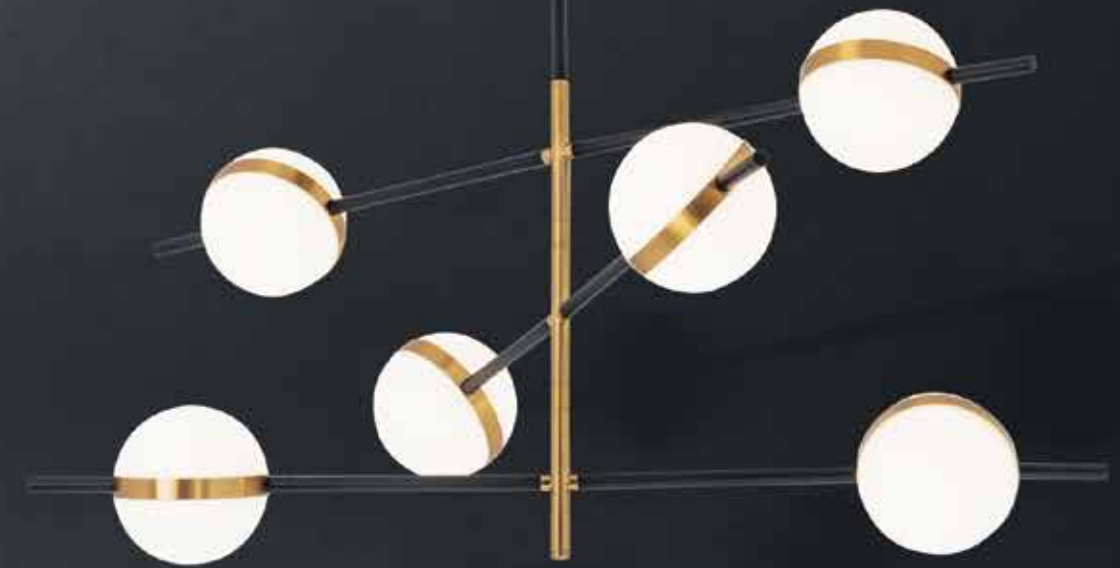

Power	45W
Input	220-240V, 50/60Hz
Color Temperature	3000K
Lumen	3600Lm
Cri	80
Dimensions	Ø: 85cm H: 62cm
Base	Ø: 18.5cm H: 3.5cm
Non Dimmable	⊗
Material	Metal - Aluminium - Acrylic
Special Feature	Movable Opal Balls Ø: 12.5cm
Color	Black Matt - Gold Matt / Code 2002