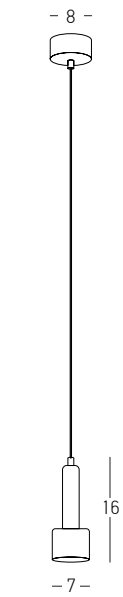

Power 7W
Input 220-240V, 50/60Hz
Color Temperature 3000K
Lumen 840Lm
Cri 80
Dimensions Ø: 7cm H: 16cm
Base Ø: 8cm L: 3.5cm
Non Dimmable ☒
Material Metal - Aluminum
Special Feature 200cm Fabric Cable Adjustable
Color Sandy Black - Painted Gold / **Code 22181** 𠄎
Color Sandy Black / **Code 22177** 𠄎