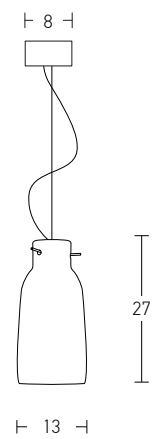

Bulb 1xE27
Power MAX 40W
Input 220-240V, 50/60Hz
Dimensions Ø: 13cm H: 27cm
Base Ø: 8cm H: 3.5cm
Material Clay
Special Feature 120cm Fabric Cable Adjustable
Color Natural / **Code 1665**
Color White Matt / **Code 22236**