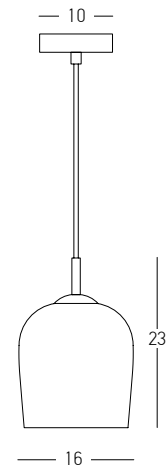

Bulb 1xE14
Power MAX 40W
Input 220-240V, 50/60Hz
Dimensions Ø: 16cm H: 23cm
Base Ø: 10cm H: 2.5cm
Glass Ø: 16cm H: 17cm
Material Metal - Glass
Special Feature 150cm Cable Adjustable
Color Champagne - Black Matt / **Code 22116**
Color Clear Glass - Painted Gold / **Code 22117**