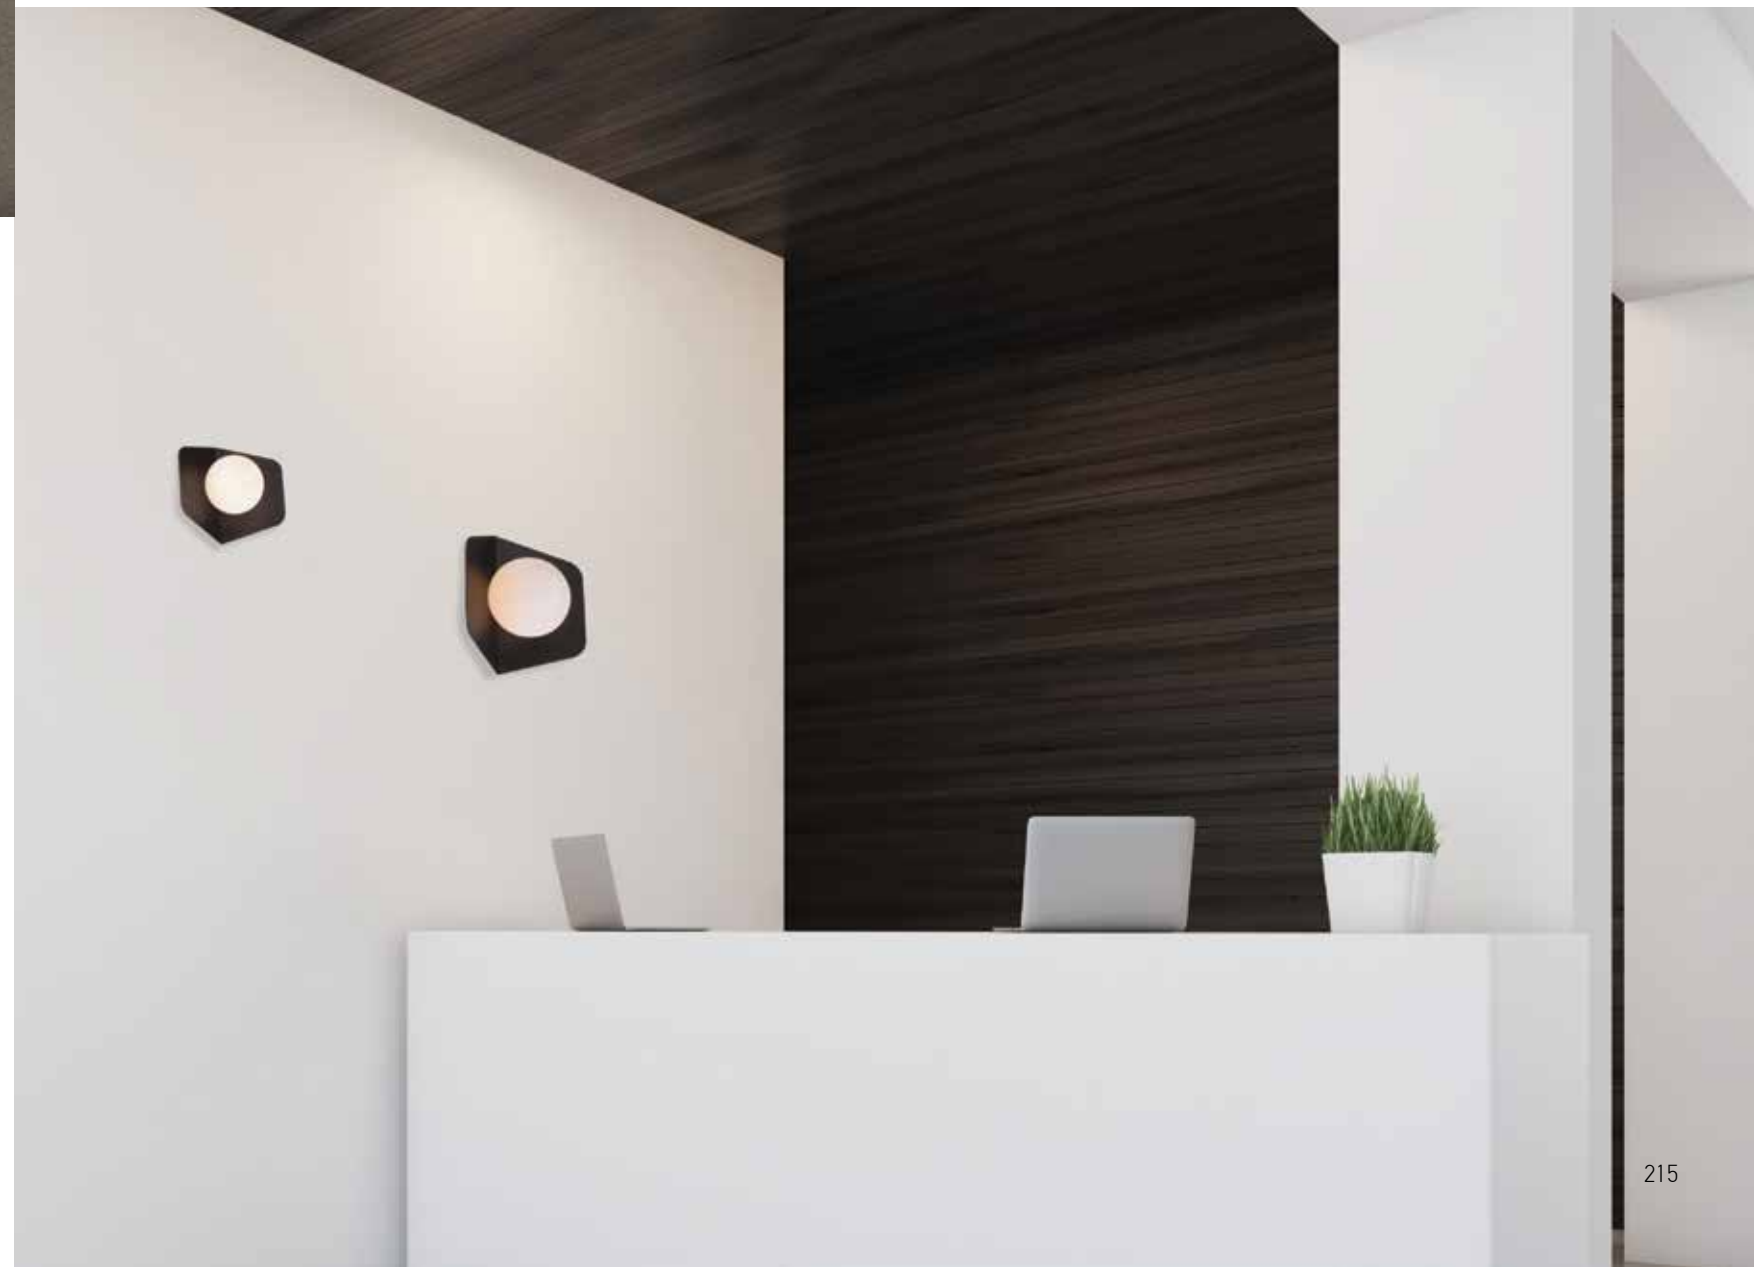

Bulb 1xG9 Led
Power MAX 7W
Input 220-240V, 50/60Hz
Dimensions L: 16cm W: 25cm H: 22cm
Material Metal - Opal Glass
Special Feature Opal Glass Ø: 12cm
Color Black Matt / **Code 20348-L**

Bulb 1xG9 Led
Power MAX 7W
Input 220-240V, 50/60Hz
Dimensions L: 10.5cm W: 16cm H: 14.5cm
Material Metal - Opal Glass
Special Feature Opal Glass Ø: 8cm
Color Black Matt / **Code 20348-S**

Bulb 1xG9 Led
Power MAX 7W
Input 220-240V, 50/60Hz
Dimensions L: 16cm W: 14cm H: 13cm
Material Metal - Opal Glass
Special Feature Opal Glass Ø: 12cm
Color Black Matt / **Code 20344-L**

Bulb 1xG9 Led
Power MAX 7W
Input 220-240V, 50/60Hz
Dimensions L: 11cm W: 10cm H: 9cm
Material Metal - Opal Glass
Special Feature Opal Glass Ø: 8cm
Color Black Matt / **Code 20344-S**