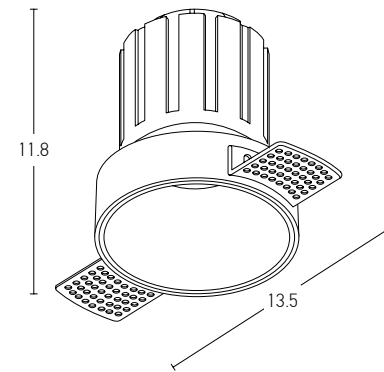

Power 15W
Input 220-240V, 50/60Hz
Color Temperature 3000K
Lumen 1125Lm
Cri 90
Dimensions Ø: 8.2cm W: 13.5cm H: 11.8cm
Cutting Hole Ø: 8.2cm
Beam Angle 36°
Non Dimmable ☒
Material Aluminium
Depth Required 12cm
Driver Included (350mA)
Color Sandy White / **Code S097**