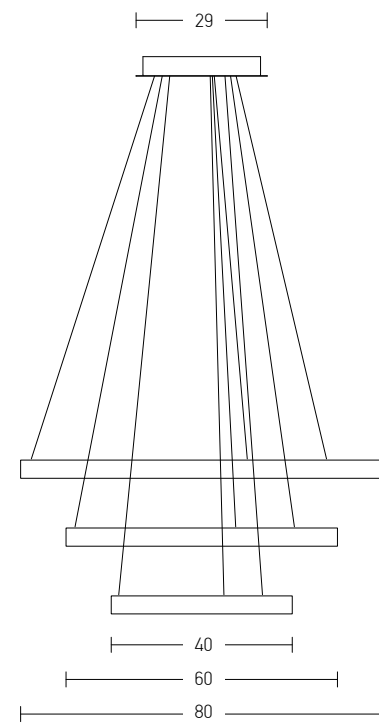

Power 112W
Input 220-240V, 50/60Hz
Color Temperature 3000K
Lumen 8960Lm
Cri 80
Dimensions $\varnothing$: 40cm / $\varnothing$: 60cm / $\varnothing$: 80cm H: 4cm
Base $\varnothing$: 29cm H: 4.5cm
Dimmable Triac ☐
Material Aluminium - Acrylic
Special Feature 200cm Cable Adjustable
Profile 4x2cm
Color Brushed Gold Matt / **Code 2009**