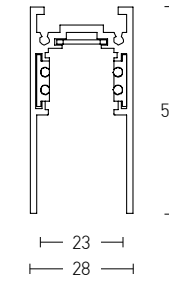

TRIMLESS Curved Track

Dimensions Ø: 900mm
L: 942.5mm
Material Aluminum
Color Sandy Black
Code 22098

SURFACE Curved Track

Dimensions Ø: 1200mm
L: 1252.5mm
Material Aluminum
Color Sandy Black
Code 22102