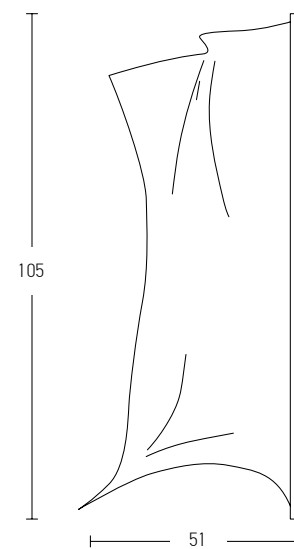

Power 25W
Input 220-240V, 50/60Hz
Color Temperature 3000K
Lumen 1875Lm
Cri 80
Dimensions L: 51cm W: 29cm H: 105cm
Non Dimmable ☒
Material Metal - Aluminium - Acrylic
Special Feature 120cm Cable Available
Acrylic Thickness: 0.6cm
Color Black Matt / **Code 20182**