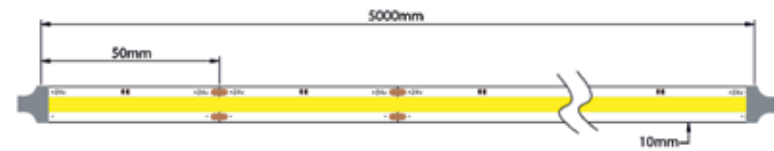

-LED STRIP COB 5W + 10W CRI 90

Code	IP	Kelvin	CRI	Watt	Lm/m
LS01	20	2700	90	5W/m	510
LS02	20	2700	90	10W/m	950
LS03	20	3000	90	10W/m	1000
LS04	20	4000	90	10W/m	1105

Lumen Efficiency 110Lm/W
SDCM 3
Ra 90
SMD Type COB
LEDs/m 480
Voltage DC24V
Width 10mm
Unit cut 50mm
Life Span 20000H
Waterproof Rate IP20

Dimming Options

1. DALI Dimming : Dali Driver 24V + Switch DALI MCU . Suitable with Drivers to Page : 701
2. BLUETOOTH Dimming : Element Driver 24V+OT BLE (CASAMBI App) . Suitable with Drivers to Page : 700
3. PHASECUT Dimming : Suitable with PhaseCut Drivers to Page : 701
4. 1-10 Dimming : 1-10 Driver 24V . Suitable with 1-10V Drivers to Page : 701
5. PUSH BUTTON Dimming : Dali Driver 24V to Page : 701