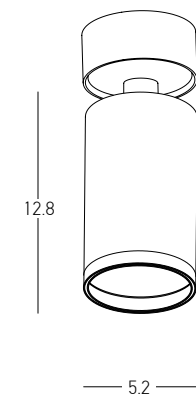

Bulb 1xGU10
Power MAX 40W
Input 220-240V, 50/60Hz
Dimensions Ø: 5.2cm H: 12.8cm
Spot Ø: 5.2cm H: 9.3cm
Base Ø: 5.2cm H: 3cm
Material Aluminum
Special Feature Included LED Driver
Color White Sandy / **Code S123**
Color Black Sandy / **Code S124**