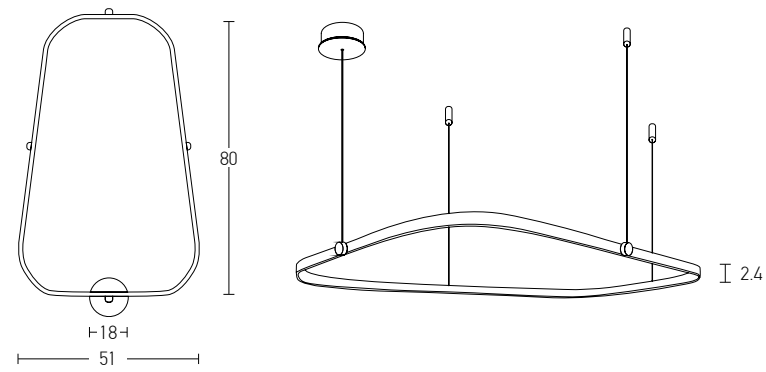

Indoor Led Lighting

Power 42W
Input 220-240V, 50/60Hz
Color Temperature 3000K
Lumen 3360Lm
Cri 80
Dimensions L: 80cm W: 51cm H: 2.4cm
Base Ø: 18cm H: 6cm
Non Dimmable ☒
Material Metal - Aluminium - Silicon
Special Feature 110cm Cable Adjustable Profile 1.5x2.4cm
Color Black Matt / **Code 17003**