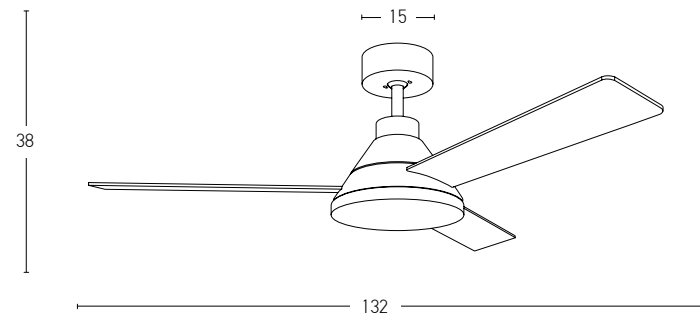

STEP 1 SIZE / DIMENSIONS

STEP 2 LIGHT

STEP 3 DESIGN / CONCEPT

WHY CHOOSE A ZAMBELIS FAN

MOTOR DC ADVANTAGES

Indoor Ceiling Fans

- Led Light Source 22W
- Input 220-240V, 50/60Hz
- Color Temperature 3000K, 4000K, 6000K
- Lumen 2200Lm
- Cri 80
- dB 20
- Dimensions 52" Ø: 132cm H: 53cm
- Air Flow 163m³ min
- Night Mode Time Setting 1h / 4h / 8h
- Material Metal - Polycarbonate - Plywood (MDF)
- Special Feature 2 Down Rods 12.5-25cm
Summer & Winter Function
- Motor Feature DC Motor 40W
6 Speeds
- Color Double Face Brown - Brown Wood Blades
Brown - Natural Wood Blades / **Code 22083**