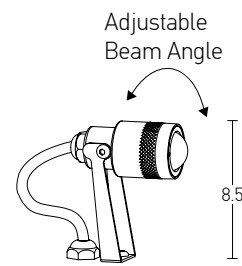

Power 2.1W
Color Temperature 2700K
Lumen 168Lm
Cri 80
IP 54
Dimensions H: 8.5cm
Beam Angle 10-60°
Material Aluminium - Stainless Steel
Special Feature Stick Ø: 3.2cm H: 8cm
Required Remote Driver 700mA
Spike Included
Color Sandy Black / Code E177-A