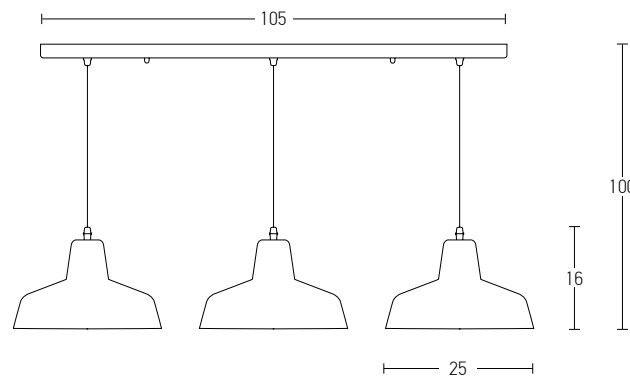

Bulb 1xE27
Power MAX 40W
Input 220-240V, 50/60Hz
Dimensions Ø: 25cm H: 16cm
Base Ø: 10cm H: 2.5cm
Material Concrete
Special Feature 120cm Cable Adjustable
Color Concrete - Chrome Base / **Code 1655**

Bulb 1xE27
Power MAX 40W
Input 220-240V, 50/60Hz
Dimensions Ø: 14,5cm H: 26cm
Base Ø: 10cm H: 2.5cm
Material Concrete
Special Feature 120cm Cable Adjustable
Color Concrete - Chrome Base / **Code 1582**

Bulb 3xE27
Power MAX 40W
Input 220-240V, 50/60Hz
Dimensions L: 105cm H: 100cm
Base W: 105cm W: 6.5cm H: 2.7cm
Material Concrete
Special Feature 85cm Cable Adjustable
Black Matt Base
Color Concrete - Black Matt / **Code 1653**