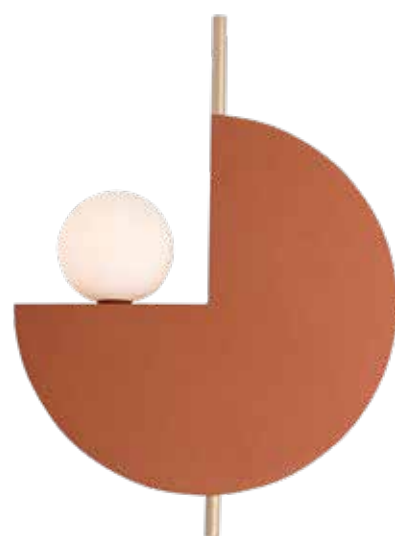

Terracotta
Painted Gold