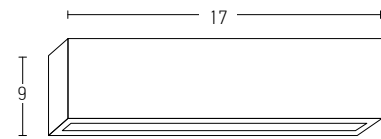

Power 4x2.5W
Input 220-240V, 50/60Hz
Color Temperature 3000K
Lumen 1015Lm
Cri 80
IP 54
Dimensions L: 17cm W: 5.5cm H: 9cm
Optic 38°
Material Aluminium - Tempered Glass
Color Dark Grey / **Code E250**

Power 4x2.5W
Input 220-240V, 50/60Hz
Color Temperature 3000K
Lumen 1015Lm
Cri 80
IP 54
Dimensions L: 17cm W: 5.5cm H: 9cm
Optic 12°
Material Aluminium - Tempered Glass
Color Dark Grey / **Code E250-12D**