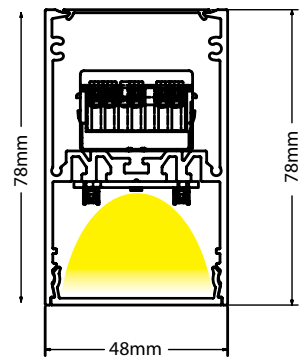

Fill in your code using the following items from the table.

Ceiling Profile

Code	Length	Driver	Kelvin	Set	Body Color
51	58 = 58cm	O = ON/OFF	3 = 3000K	E = HE	W = Sandy White
51	86 = 86cm	D = Dali	4 = 4000K	O = HO	B = Sandy Black
51	114 = 114cm				G = Sandy Grey
51	142 = 142cm				
51	170 = 170cm				
51	198 = 198cm				
51	226 = 226cm				
51	254 = 254cm				
51	282 = 282cm				
51	310 = 310cm				
51	338 = 338cm				

Guide to Create your Code by Choosing : 51 - Length - Driver - Kelvin - Set - Body Color