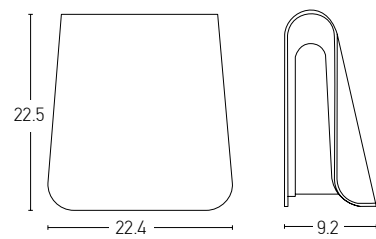

Power 6W
Input 220-240V, 50/60Hz
Color Temperature 3000K
Lumen 480Lm
Cri 80
IP 54
Dimensions L: 9.2cm W: 22.4cm H: 22.5cm
Material Aluminium - PC Diffuser
Color Graphite / **Code E245**