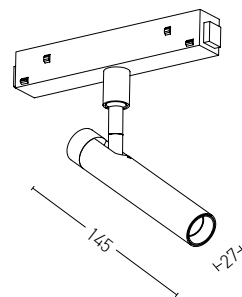

Power 5W
Input 48V
Color Temperature 3000K
Lumen 550Lm
Cri 80
Dimensions Ø: 26mm H: 125mm
Beam Angle 24°
DALI Dimmable ☐
Material Aluminium
Color Sandy Black / **Code 2094**
CREE ⇄