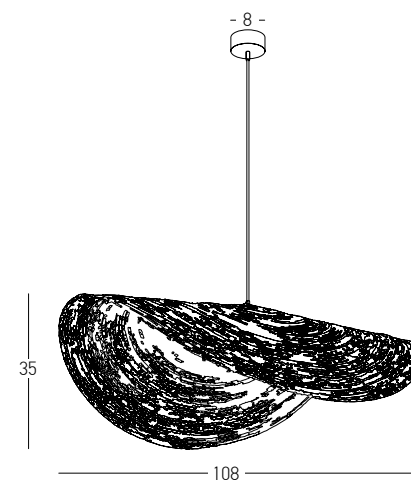

Bulb 1xE27 Led
Power MAX 20W
Input 220-240V, 50/60Hz
Dimensions Ø: 45cm H: 50cm
Base Ø: 8cm H: 3.5cm
Material Metal - Braided Wheat
Special Feature 200cm Black Fabric Cable Adjustable
Color Natural - Sandy Black / **Code 22161**

Bulb 1xE27 Led
Power MAX 20W
Input 220-240V, 50/60Hz
Dimensions Ø: 40cm H: 50cm
Base Ø: 8cm H: 3.5cm
Material Metal - Braided Wheat
Special Feature 200cm Black Fabric Cable Adjustable
Color Natural - Sandy Black / **Code 22162**

Bulb 1xE27 Led
Power MAX 20W
Input 220-240V, 50/60Hz
Dimensions Ø: 108cm H: 35cm
Base Ø: 8cm H: 3.5cm
Material Metal - Braided Wheat
Special Feature 200cm Black Fabric Cable Adjustable
Color Natural - Sandy Black / **Code 22169**