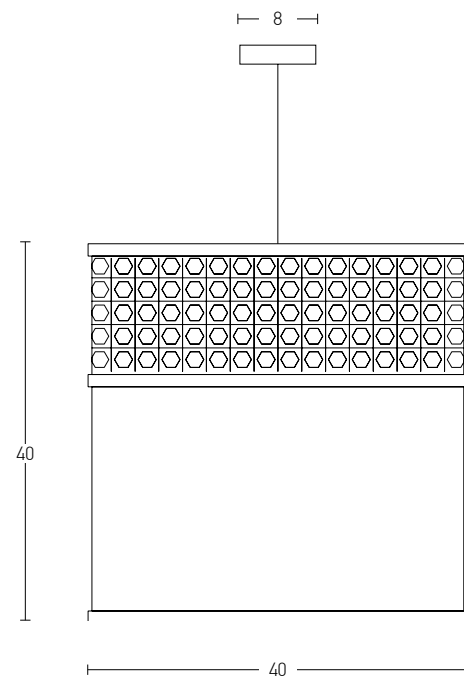

Bulb 1xE27
 Power MAX 25W
 Input 220-240V, 50/60Hz
 Dimensions Ø: 40cm H: 40cm
 Base Ø: 8cm H: 2cm
 Material Metal - Bush - Burlap
 Special Feature 150cm Cable Adjustable
 Color Natural / **Code 20354**