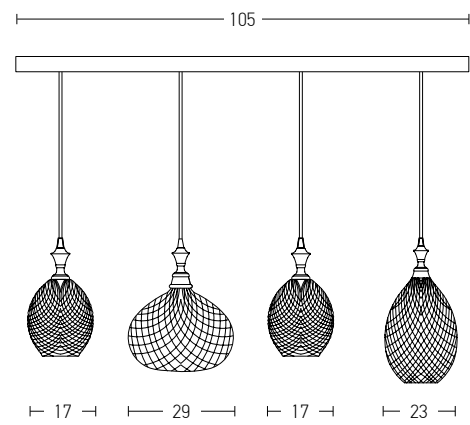

Bulb 4xE27
Power MAX 40W
Input 220-240V, 50/60Hz
Dimensions L: 105cm H: 170cm
Base L: 105cm W: 6.5cm H: 2.7cm
Material Metal - Glass
Special Feature 120cm Fabric Cable Adjustable
Color Black Matt - Smoked Grey / **Code 19240**