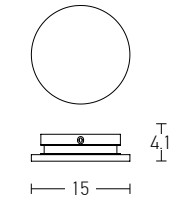

Bulb 1xE27
Power MAX 40W
Input 220-240V . 50/60Hz
Dimensions L: 16.6cm W:38.7cm H: 10.9cm
Material Gypsum - Glass
Color Pure White / **Code 20273**

Bulb 1xE14
Power MAX 40W
Input 220-240V . 50/60Hz
Dimensions L: 11cm W: 22cm H: 8.5cm
Material Gypsum
Color Pure White / **Code 20274**

Power 9.2W
Input 220-240V . 50/60Hz
Color Temperature 3000K
Lumen 460Lm
Cri 80
Dimensions Ø: 25cm L: 5.5cm
Material Gypsum
Color Pure White / **Code 20272**

Power 7.5W
Input 220-240V . 50/60Hz
Color Temperature 3000K
Lumen 375Lm
Cri 80
Dimensions Ø: 15cm L: 4.1cm
Material Gypsum
Color Pure White / **Code 20271**