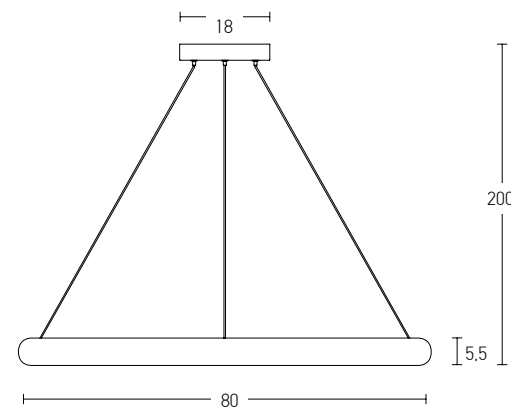

Power 60W
Input 220-240V, 50/60Hz
Color Temperature 3000K
Lumen 4800Lm
Cri 80
Dimensions Ø: 80cm H: 5.5cm
Base Ø: 18cm H: 3.5cm
Dimmable Triac ☐
Material Aluminium - Acrylic
Special Feature 200cm Cable Adjustable
Color Sandy Black / **Code 2060**
Color Sandy White / **Code 2061**
Color Brushed Gold Matt / **Code 2062**
Color Brushed Coffee / **Code 2063**