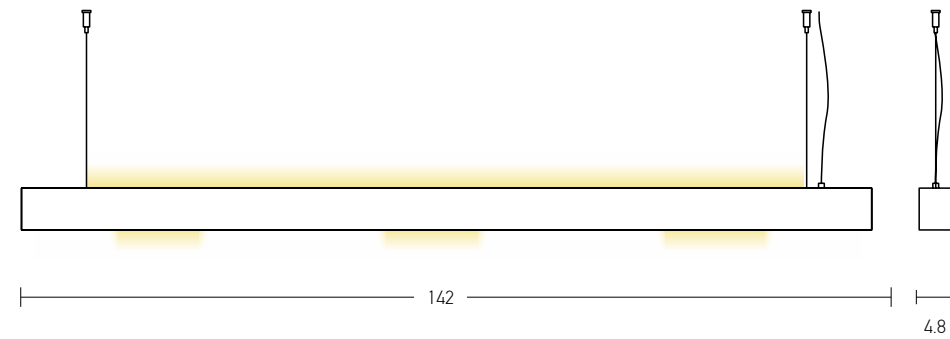

Power	18W + 36W
Input	220-240V, 50/60Hz
Color Temperature	3000K
Lumen	7560Lm
Cri	80
Dimensions	L: 142cm W: 4.8cm H:7.8cm
Base	Ø: 8cm H: 3.5cm
Non Dimmable	☒
Material	Aluminium
Special Feature	200cm Fabric Cable Adjustable Optional Dimming DALI Up & Down Light
Color	Painted Bronze - Painted Gold / Code 22208
Color	Corten - Sandy Black / Code 22209