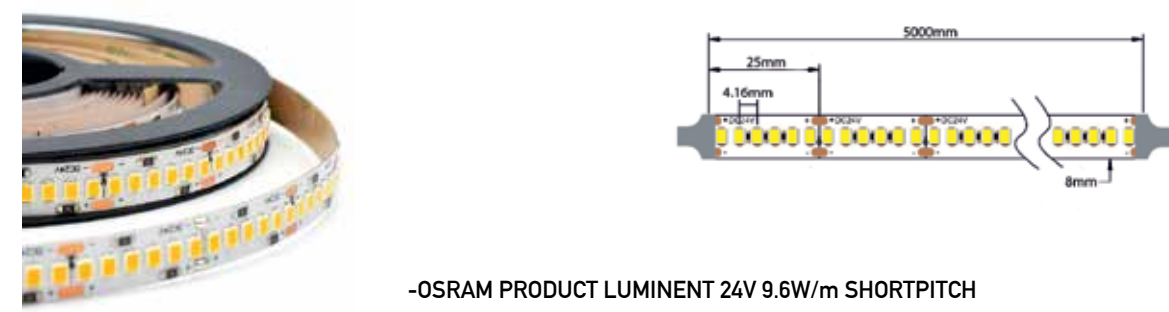

-OSRAM PRODUCT LUMINENT 24V 9.6W/m SHORTPITCH

OSRAM

Code	IP	Kelvin	CRI	Watt	Lm/m
4055462217431	20	3000	85	9.6W/m	1000
4055462217455	20	4000	85	9.6W/m	1000

Lumen Efficiency	105Lm/W	5 YEARS GUARANTEE
SDCM	3	
Ra	85	
LEDs/m	240	
Voltage	DC24V	
Width	8mm	
Unit cut	25mm	
Life Span	25000H	
Waterproof Rate	IP20	

Dimming Options

1. DALI Dimming : Dali Driver 24V + Switch DALI MCU . Suitable with Drivers to Page : 701
2. BLUETOOTH Dimming : Element Driver 24V+OT BLE (CASAMBI App) . Suitable with Drivers to Page : 700
3. PHASECUT Dimming : Suitable with PhaseCut Drivers to Page : 701
4. 1-10 Dimming : 1-10 Driver 24V . Suitable with 1-10V Drivers to Page : 701
5. PUSH BUTTON Dimming : Dali Driver 24V to Page : 701