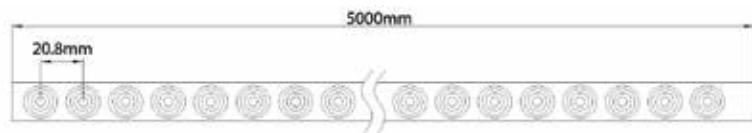

-FLEXIBLE WALL WASHER 3D 24V 24W/m with OPTICS 20° x 35°