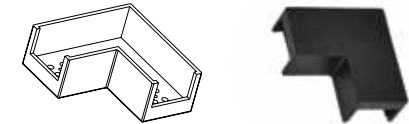

Corner Connector for 48V Soft Track
Dimensions L: 4.8cm W: 1.8cm H: 2.4cm
Material Plastic
Color Black / Code 20282

T Connector for 48V Soft Track
Dimensions L: 7.1cm W: 1.8cm H: 2.4cm
Material Plastic
Color Black / Code 20283