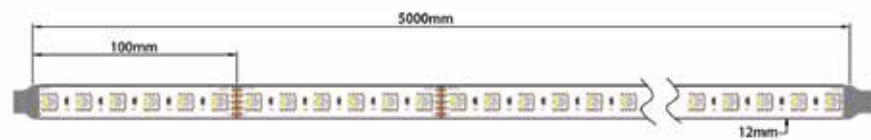

-LED STRIP 24V 16W/mRGBW

Code	IP	Kelvin	CRI	Watt	Lm/m
LS12	20	3000	80	16W/m	832

Lumen Efficiency 52Lm/W
SDCM 3
Ra 80
LEDs/m 60
Voltage DC24V
Width 12mm
Unit cut 100mm
Life Span 54000H
Waterproof Rate IP20

Dimming Options

1. BLUETOOTH Dimming : Dali ELEMENT Driver 24V +OT BLE (CASAMBI App) . Suitable with Drivers to Page : 700-701