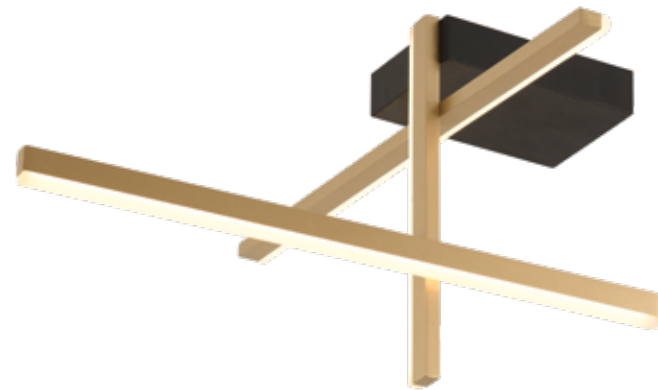

Indoor Led Lighting

Power	25W
Input	220-240V, 50/60Hz
Color Temperature	3000K
Lumen	2700Lm
Cri	80
Dimensions	L: 50cm W: 50cm H: 30cm
Base	L: 18cm W: 12cm H: 4.5cm
Dimmable Triac	☉
Material	Metal - Aluminum - Silicon
Special Feature	Profile 3x1.2cm
Color	Gold Matt - Sandy Black Base / Code 22024
Color	Sandy Black / Code 22025

Model Finishing

Gold Matt