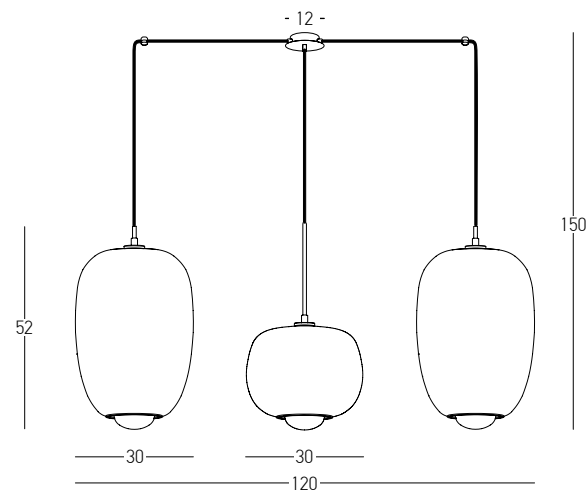

Bulb 3xG9 Led
Power MAX 7W
Input 220-240V, 50/60Hz
Dimensions L: 120cm W: 30cm H: 150cm
Base Ø: 12cm H: 3cm
Glass Ø: 30cm H: 24cm
Ø: 30cm H: 43cm
Opal Glass Ø: 10.5cm H: 13.5cm
Material Metal - Smoked Glass Outside
Opal Glass Inside
Special Feature 150cm Cable Adjustable
Color Sandy Black - Smoked Glass - Gold Matt / **Code 22149**