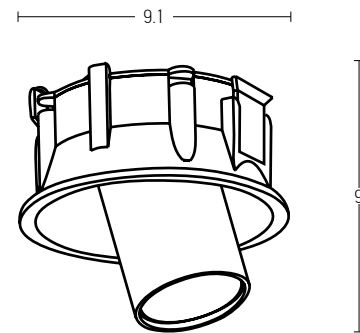

Power 2x7W
Input 10V / 700mA
Color Temperature 3000K
Lumen 1040Lm
Cri 90
Dimensions L: 16.8cm W: 9cm H: 9cm
Cutting Hole 8.2 x 16.4cm
Beam Angle 36°
Material Aluminium
Depth Required JT: 9cm
Required Driver V350-1050 / Series Connection
Special Feature Movable
Stick Ø: 4cm

Color Sandy White - Black / **Code Z11207-W**
Color Sandy Black - Gold / **Code Z11207-B**