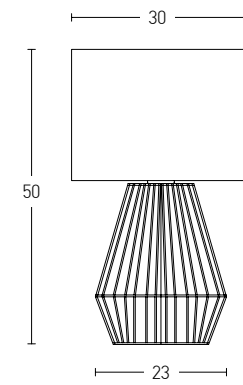

Bulb 1xE27
Power MAX 40W
Input 220-240V, 50/60Hz
Dimensions Ø: 30cm H: 50cm
Material Metal - Thread String Cord - Fabric
Special Feature 120cm Cable Available
Shade Ø: 30cm H: 20cm
Color Natural - Light Beige / **Code 20235**