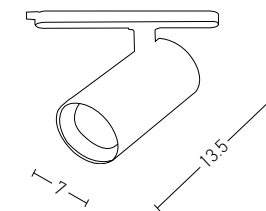

Power 20W
Input 220-240V, 50/60Hz
Lumen 2000Lm
Cri 80
Dimensions Ø: 7cm H: 13.5cm
Material Aluminium
Special Feature 3 Phase Track Light Driver on Track