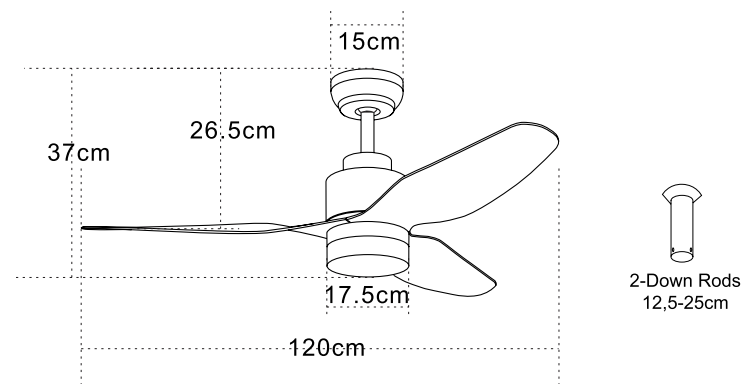

Color Double Face White Matt - Natural Wood Blades
 White Matt - White Matt Blades / **Code 19132**

Double Face Blades

- Led Light Source 18W
- Input 220-240V, 50/60Hz
- Color Temperature 3000K, 4000K, 6000K
- Lumen 1800Lm
- Cri 80
- dB 20
- Dimensions 47" Ø: 120cm H: 37-49.5cm
- Air Flow 156.3m³ min
- Night Mode Time Setting 1h / 4h / 8h
- Material Metal - Polycarbonate - ABS
- Special Feature 2 Down Rods 12,5-25cm
Summer & Winter Function
- Motor Feature DC Motor 38W
5 Speeds
- Color White Matt - Maple Blades / **Code 19130**
- Color Chrome Matt - Maple Blades / **Code 19131**