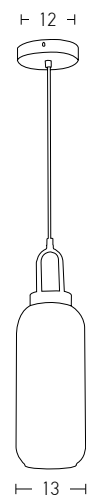

Bulb
Power
Input
Dimensions
Base
Material
Special Feature
Color

1xE27
MAX 40W
220-240V, 50/60Hz
Ø: 13cm H: 44cm
Ø: 12cm H: 2.5cm
Glass - Metal
150cm Cable Adjustable
Grey - Antique Brass / **Code 19176**