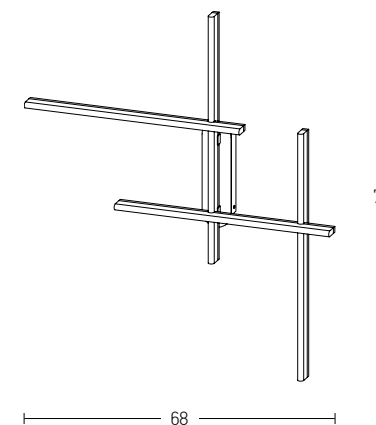

Model Finishing

Black - Golden Leaf

Black - Copper

Power 20W
 Input 220-240V, 50/60Hz
 Color Temperature 3000K
 Lumen 1600Lm
 Cri 80
 Dimensions L: 10cm W: 48cm H: 55cm
 Base W: 5.5cm H: 15.5cm
 Non Dimmable
 Material Metal - Aluminium - Acrylic
 Special Feature Profile 1x3cm
 Color Black Matt / **Code 1945**