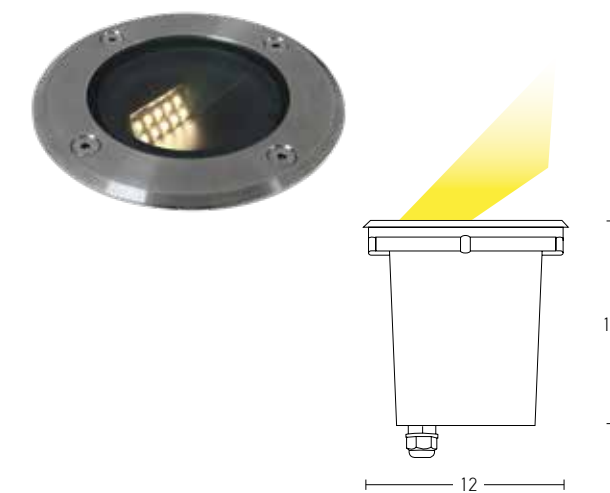

Power 8W
Input 220-240V, 50/60Hz
Color Temperature 3000K
Lumen 180Lm
Cri 80
IP 67
IK 8
Dimensions Ø: 12cm H: 15cm
Cutting Hole Ø: 11.5cm
Beam Angle Asimetric
Material Stainless Steel
Depth Required 17cm
Recessed Mounting Box Included
Special Feature 200cm Cable Available
Driver Included
Color Stainless Steel / **Code Z69062**