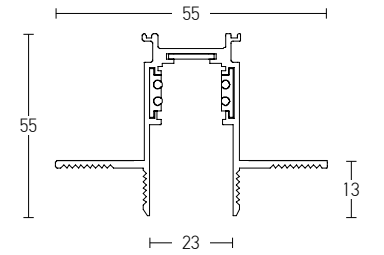

Dimensions Ø: 1200mm
L: 1252.5mm
Material Aluminum
Color Sandy Black
Code 22102

TRIMLESS Curved Track

Dimensions Ø: 1200mm
L: 1252.5mm
Material Aluminum
Color Sandy Black
Code 22103

Lights for 22097 - 22098 Tracks