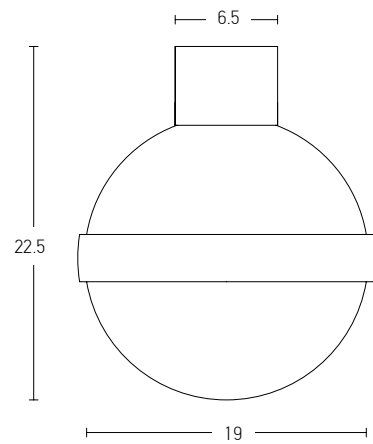

Indoor Led Lighting

Power 5.6W
Input 220-240V, 50/60Hz
Color Temperature 3000K
Lumen 400Lm
Cri 80
Dimensions Ø: 13cm H: 16.5cm
Base Ø: 6.5cm H: 5.5cm
Non Dimmable ☒
Material Metal - Acrylic
Color White Matt / **Code 20169**
Color Grey / **Code 20170**

Power 8W
Input 220-240V, 50/60Hz
Color Temperature 3000K
Lumen 560Lm
Cri 80
Dimensions Ø: 19cm H: 22.5cm
Base Ø: 6.5cm H: 6.5cm
Non Dimmable ☒
Material Metal - Acrylic
Color White Matt / **Code 20171**
Color Grey / **Code 20172**