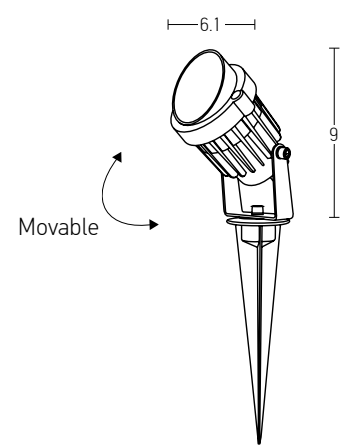

Power 5W
Input 220-240V, 50/60Hz
Color Temperature 3000K
Lumen 450Lm
Cri 80
IP 65
Dimensions Ø: 6.1cm H: 9cm
Optic 36°
Material Aluminium - Tempered Glass
Special Feature Movable
Spike Included

Color Graphite / **Code E153**