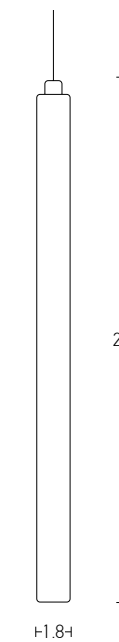

Power 3W
Input 220-240V, 50/60Hz
Color Temperature 2700K
Lumen 150Lm
Cri 80
Dimensions Ø: 1.8cm H: 28cm
Base Ø: 8cm H: 3cm
Non Dimmable ☒
Material Aluminium - Diffuser
Special Feature 130cm Cable Adjustable
Color Black Matt / **Code 17009**

Suggested Trimless Canopy **Code 20144**