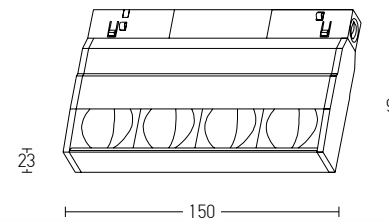

Power 10W
Input 48V
Color Temperature 3000K
Lumen 1100Lm
Cri 80
Dimensions L: 150mm W: 23mm H: 95mm
Beam Angle Asymmetric 50°
DALI Dimmable ☉
Material Aluminium - Acrylic
Color Sandy Black / **Code 2092-D**
OSRAM

Power 10W
Input 48V
Color Temperature 3000K
Lumen 1100Lm
Cri 80
Dimensions L: 150mm W: 23mm H: 95mm
Beam Angle Asymmetric 50°
Non Dimmable ☒
Material Aluminium - Acrylic
Color Sandy Black / **Code 2092**
OSRAM