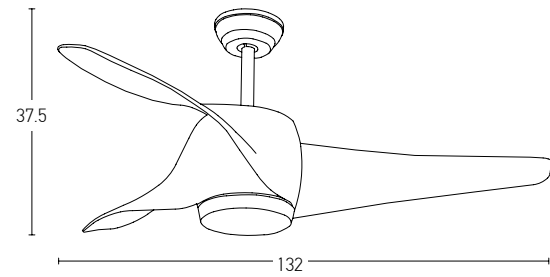

Led Light Source	15W
Input	220-240V, 50/60Hz
Color Temperature	3000K, 4000K, 6000K
Lumen	1500Lm
Cri	80
dB	20
Dimensions	52" Ø: 132cm H: 37.5-50cm
Air Flow	147.4m³ min
Night Mode	Time Setting 1h / 2h / 4h / 8h
Material	Metal - Acrylic - Wood
Special Feature	2 Down Rods 12.5-25cm Summer & Winter Function Possibility of Installation on a Sloping Roof - 20°
Motor Feature	DC Motor 40W 5 Speeds
Color	Coffee - Cherry Wood Blades / Code 20256