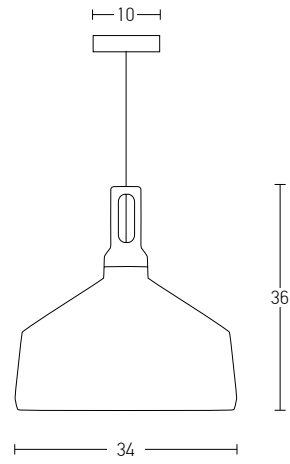

Bulb 1xE27
Power MAX 40W
Input 220-240V, 50/60Hz
Dimensions Ø: 34cm H: 36cm
Base Ø: 10cm H: 2cm
Material Metal - Aluminium - Wood
Special Feature 150cm Cable Adjustable
Color White Matt / **Code 1511-W**