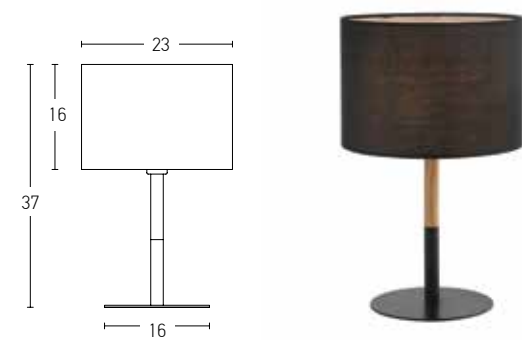

Bulb 1xE14
Power MAX 40W
Dimensions H: 37cm
Base Ø: 16cm H: 0.5cm
Material Metal - Wood - Fabric Shade
Special Feature 120cm Cable Available
Shade Ø: 23cm H: 16cm
Color Black Matt / **Code 20214**
Color White Matt / **Code 20215**