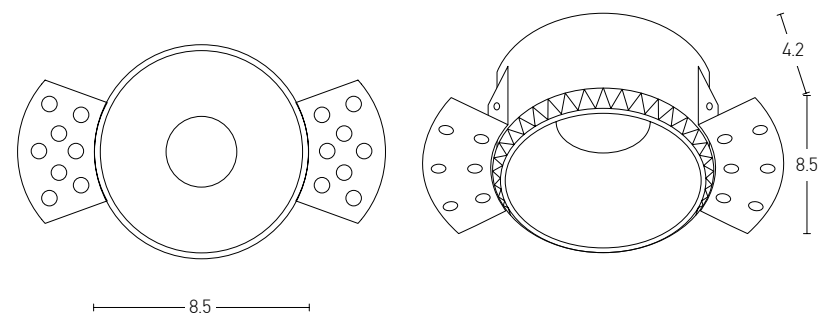

Down Light
Dimensions
Cutting Hole
Material
Depth Required
Color
Color

Ø: 8.5cm H: 4.2cm
Ø: 8.5cm
Aluminium - Plastic Reflector
10cm
Sandy White - Black Reflector / **Code S089**
Sandy White - White Reflector/ **Code S088**