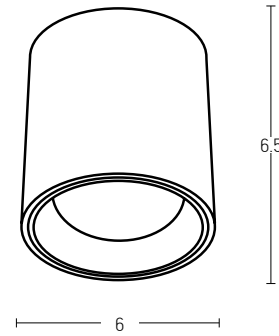

Power 7W
Input 220-240V, 50/60Hz
Color Temperature 3000K
Lumen 500Lm
CRI 80
Dimensions Ø: 6cm H: 6.5cm
Beam Angle 35°
Dimmable Triac ☐
Material Aluminium
Color White Matt / **Code Z12107K-W**
Color Black Matt / **Code Z12107K-B**
*Ring Black / **Code Z050106-B**
*Ring Brass / **Code Z050106-BR**
*Reflector must be ordered separately