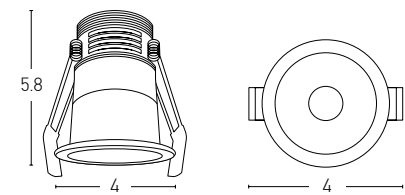

Power 4W
Input 220-240V, 50/60Hz
Color Temperature 3000K
Lumen 270Lm
Cri 90
Dimensions Ø: 4cm H: 5.8cm
Cutting Hole Ø: 3.3cm
Beam Angle 24°
Non Dimmable ☒
Material Aluminium
Depth Required JT : 6.5cm
Driver Included (700mA)
Color White Matt - Black Matt / **Code S092**

Power 6W
Input 220-240V, 50/60Hz
Color Temperature 3000K
Lumen 420Lm
Cri 90
Dimensions Ø: 6cm H: 8.2cm
Cutting Hole Ø: 5.1cm
Beam Angle 40°
Non Dimmable ☒
Material Aluminium
Depth Required JT : 9cm
Driver Included (160mA)
Color White Matt - Black Matt / **Code S093**

Power 15W
Input 220-240V, 50/60Hz
Color Temperature 3000K
Lumen 1050Lm
Cri 90
Dimensions Ø: 7.5cm H: 10cm
Cutting Hole Ø: 6.8cm
Beam Angle 38°
Non Dimmable ☒
Material Aluminium
Depth Required JT : 11cm
Driver Included (350mA)
Color White Matt - Black Matt / **Code S094**

Power 6W
Input 220-240V, 50/60Hz
Color Temperature 3000K
Lumen 480Lm
Cri 90
Dimensions Ø: 5.5cm H: 9.1cm
Cutting Hole Ø: 5.2cm
Beam Angle 24°
Non Dimmable ☒
Material Aluminium
Depth Required JT : 9.5cm
Driver Included (160mA)
Color White Matt / **Code S073**

Power 10W
Input 220-240V, 50/60Hz
Color Temperature 3000K
Lumen 800Lm
Cri 90
Dimensions Ø: 7.5cm H: 9.8cm
Cutting Hole Ø: 7.2cm
Beam Angle 31°
Non Dimmable ☒
Material Aluminium
Depth Required JT : 10.5cm
Driver Included (250mA)
Color White Matt / **Code S075**

Power 6W
Input 220-240V, 50/60Hz
Color Temperature 3000K
Lumen 480Lm
Cri 90
Dimensions Ø: 5.5cm H: 9.1cm
Cutting Hole Ø: 5.2cm
Beam Angle 24°
Non Dimmable ☒
Material Aluminium
Depth Required JT : 9.5cm
Driver Included (160mA)
Color Black Matt / **Code S074**