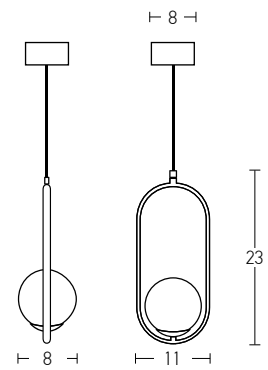

Bulb 1xG9 Led
Power MAX 9W
Input 220-240V, 50/60Hz
Dimensions W: 20cm H: 50cm
Base Ø: 8cm H: 3.5cm
Material Metal - Opal Glass
Special Feature 150cm Cable Adjustable
Opal Glass Ø: 12cm
Color Bronze / **Code 18142-BR**

Bulb 1xG9 Led
Power MAX 9W
Input 220-240V, 50/60Hz
Dimensions W: 11cm H: 23cm
Base Ø: 8cm H: 3.5cm
Material Metal - Opal Glass
Special Feature 150cm Cable Adjustable
Opal Glass Ø: 8cm
Color Bronze / **Code 18143**