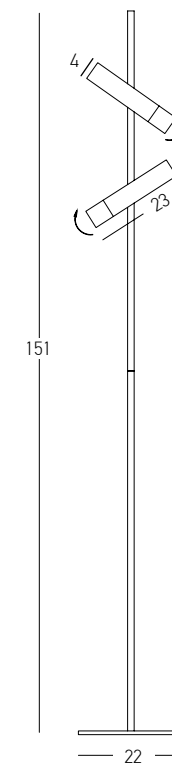

Power	7W
Input	220-240V, 50/60Hz
Color Temperature	3000K
Lumen	560Lm
Cri	80
Dimensions	Ø: 22cm H: 151cm
Base	Ø: 22cm H: 0.5cm
Spots Dimension	Ø: 4cm L: 23cm
Non Dimmable	☒
Material	Metal - Aluminum
Special Feature	Movable Spots
Color	Sandy Black - Gold / Code 22032