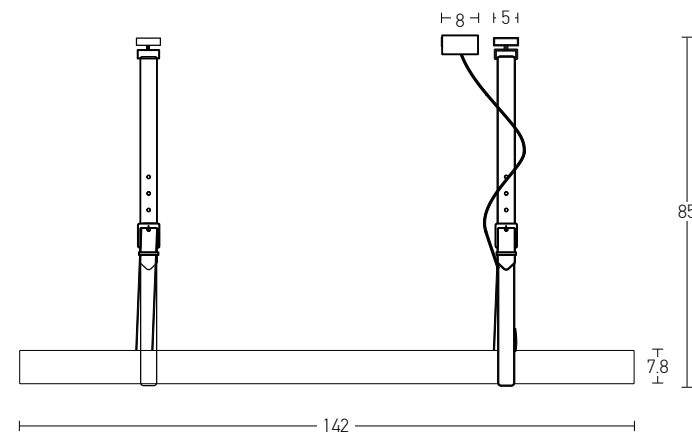

Power 45W
Input 220-240V, 50/60Hz
Color Temperature 3000K
Lumen 6300Lm
Cri 80
Dimensions L: 142cm W: 4.8cm H: 85cm
Base Ø: 8cm H: 3.5cm
Non Dimmable ☒
Material Aluminium - PC Deffuser - Leather
Special Feature 100cm Fabric Cable Adjustable
Optional Dimming DALI
Color Painted Bronze / **Code 22211**

Power 45W
Input 220-240V, 50/60Hz
Color Temperature 3000K
Lumen 6300Lm
Cri 80
Dimensions L: 142cm W: 4.8cm H: 7.8cm
Base Ø: 8cm H: 3.5cm
Non Dimmable ☒
Material Aluminium - PC Diffuser
Special Feature 200cm Fabric Cable Adjustable
Optional Dimming DALI
Color Painted Bronze / **Code 22210**