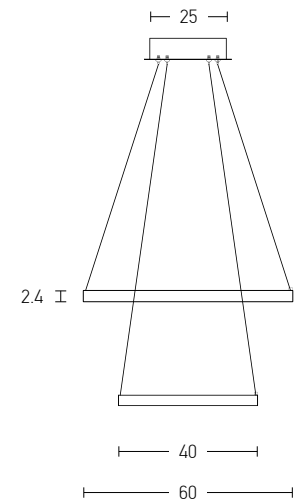

Power 75W
Input 220-240V, 50/60Hz
Color Temperature 3000K
Lumen 5250Lm
Cri 80
Dimensions Ø: 40cm / Ø: 60cm H: 2.4cm
Base Ø: 25cm H: 6.5cm
Non Dimmable ☒
Material Aluminium - Acrylic
Special Feature 150cm Cable Adjustable
Profile 2.4x1.5cm
Color White Matt / **Code 180032**

Power 135W
Input 220-240V, 50/60Hz
Color Temperature 3000K
Lumen 9450Lm
Cri 80
Dimensions Ø: 40cm / Ø: 60cm / Ø: 80cm H: 2.4cm
Base Ø: 24cm H: 5cm
Non Dimmable ☒
Material Aluminium - Acrylic
Special Feature 150cm Cable Adjustable
Profile 2.4x1.5cm
Color White Matt / **Code 180030**

Power 135W
Input 220-240V, 50/60Hz
Color Temperature 3000K
Lumen 9450Lm
Cri 80
Dimensions Ø: 40cm / Ø: 60cm / Ø: 80cm H: 2.4cm
Base Ø: 24cm H: 5cm
Dimmable Triac ☉
Material Aluminium - Acrylic
Special Feature 150cm Cable Adjustable
Profile 2.4x1.5cm
Color White Matt / **Code 180030-D**