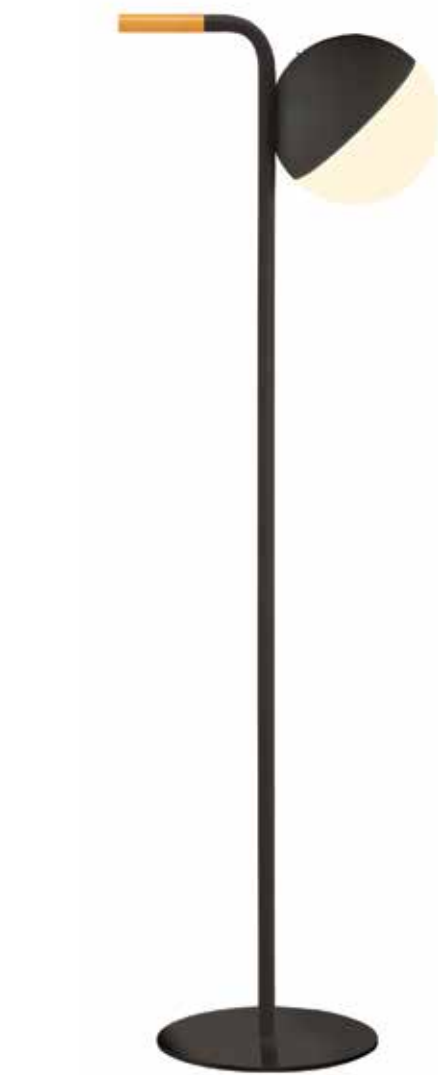

Power 2W
Input 220-240V, 50/60Hz
Color Temperature 2700K
Lumen 99Lm
Cri 80
IP 54
Dimensions W: 33.8cm H: 111cm
Base Ø: 24cm
3 Steps Dimming 25%, 50%, 100%
Duration 20h, 10h, 5h
Material Aluminum - PC Difusser
Special Feature Ball Ø: 18cm
Portable Floor Lamp
USB Cable & Adaptor Included

Color Black / **Code E232**