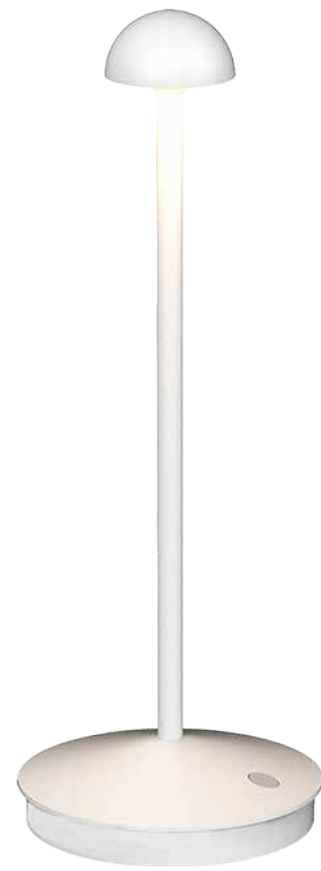

Power 2W
Input 220-240V, 50/60Hz
Color Temperature 3000K
Lumen 70Lm
Cri 80
IP 54
Dimensions Ø: 12cm H: 32cm
3 Steps Dimming 10%, 50%, 100%
Material Aluminum - PC Difusser
Special Feature Portable Table Lamp
USB Cable & Adaptor Included

Color Black Matt / **Code E314**
Color White Matt / **Code E313**