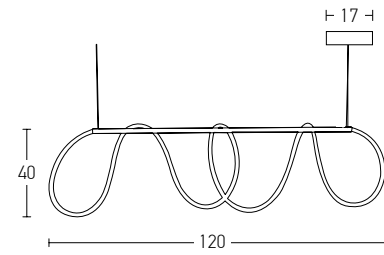

Power 60W
Input 220-240V, 50/60Hz
Color Temperature 3000K
Lumen 3600Lm
Cri 80
Dimensions L: 120cm H: 40cm
Base Ø: 17cm H: 5cm
Non Dimmable ☒
Material Metal - Silicon
Special Feature 360° Lighting Tube Ø: 2.4cm
220cm Cable Adjustable
Color Gold Matt / **Code 19254**