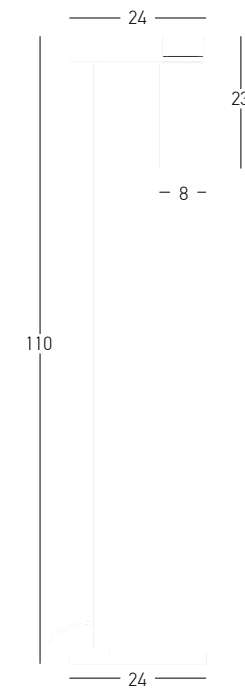

Bulb 1xE14 Led
Power MAX 8W
Input 220-240V, 50/60Hz
Dimensions L: 24cm W: 24cm H: 110cm
Base L: 24cm W: 24cm H: 3cm
Glass Ø: 8cm H: 18.5cm
Material Metal - Clear Glass - Frost White Glass
Special Feature 150cm Cable Available
Color Sandy Black - Antique Brass / **Code 22136**