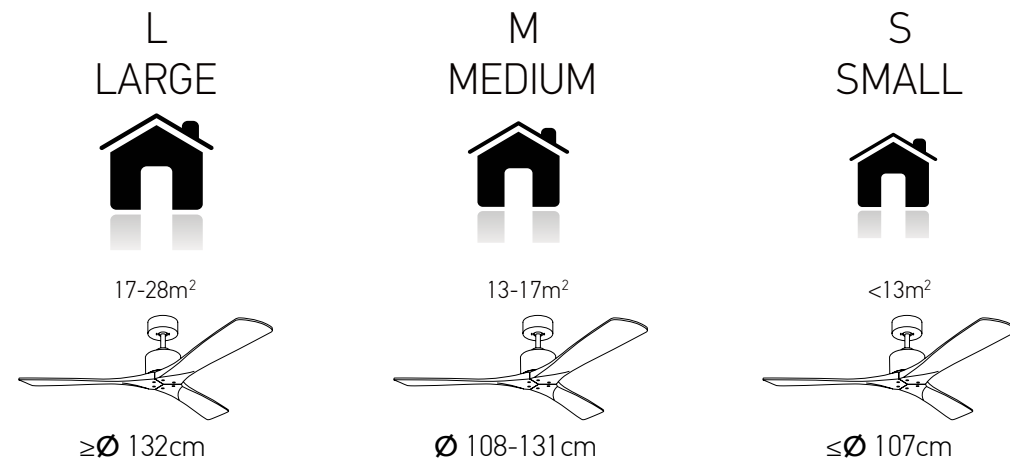

HOW TO CHOOSE YOUR CEILING FAN

STEP 1 SIZE / DIMENSIONS