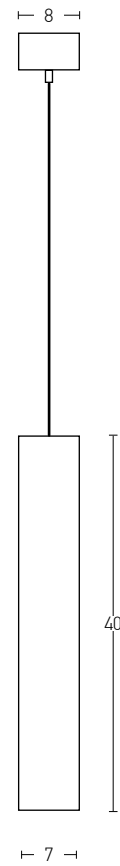

Bulb 1xE27
Power MAX 40W
Input 220-240V, 50/60Hz
Dimensions Ø: 6cm H: 15cm
Base Ø: 12cm H: 2cm
Material Marble
Special Feature 100cm Cable Adjustable
Color White Marble / **Code 17157**
Black Marble / **Code 17158**

Bulb 1xGU10 Led
Power MAX 9W
Input 220-240V, 50/60Hz
Dimensions Ø: 7cm H: 40cm
Base Ø: 8cm H: 3.5cm
Material Wood
Special Feature 150cm Fabric Cable Adjustable
Color Natural - Sandy Black / **Code 22214**