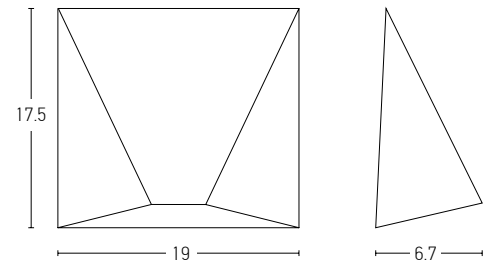

Power 7W
Input 220-240V, 50/60Hz
Color Temperature 3000K
Lumen 560Lm
Cri 80
IP 44
Dimensions L: 6.7cm W: 19cm H: 17.5cm
Material Metal - PC Diffuser
Color Graphite / **Code E243**