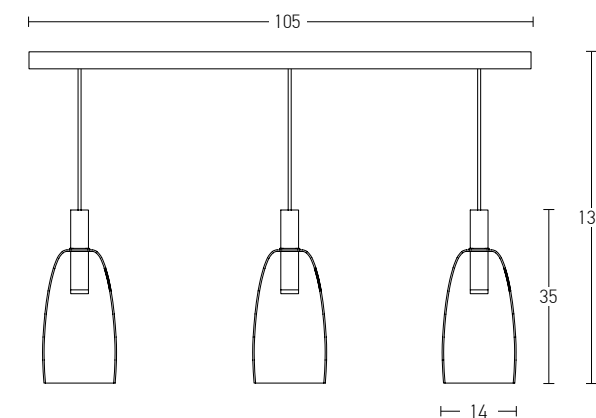

Power	3x5W
Input	220-240V, 50/60Hz
Color Temperature	3000K
Lumen	1350Lm
Cri	80
Dimensions	L: 105cm W: 14cm H: 135cm
Base	L: 105cm W: 6.5cm H: 2.7cm
Non Dimmable	☒
Material	Aluminium - Glass - Acrylic
Special Feature	100cm Cable Adjustable
Color	Black Matt - Smoked Grey / Code 1970