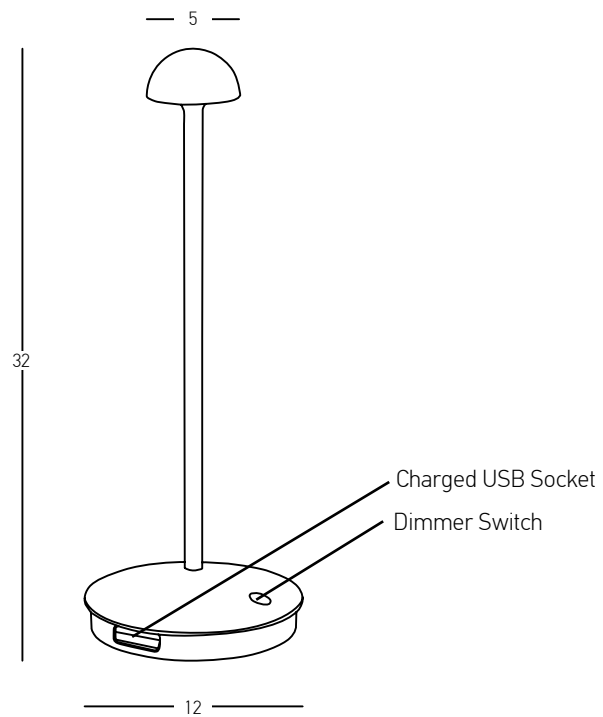

Power 2W
Input 220-240V, 50/60Hz
Color Temperature 3000K
Lumen 70Lm
Cri 80
IP 54
Dimensions Ø: 12cm H: 32cm
3 Steps Dimming 10%, 50%, 100%
Material Aluminum - PC Difusser
Special Feature Portable Table Lamp
USB Cable & Adaptor Included

Color Black Matt / **Code E314**
Color White Matt / **Code E313**