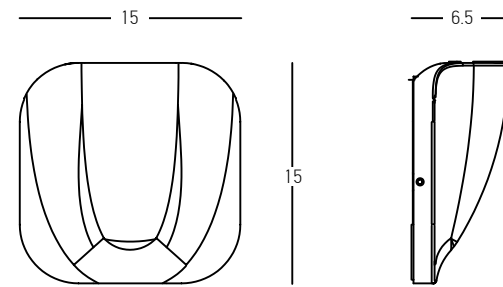

Power 9W
Input 220-240V, 50/60Hz
Color Temperature 3000K
Lumen 800Lm
Cri 80
IP 54
Dimensions L: 12cm W: 13cm H: 5.1cm
Beam Angle 120°
Material Aluminum - PC Diffuser
Color Graphite / **Code E278**

Power 9W
Input 220-240V, 50/60Hz
Color Temperature 3000K
Lumen 800Lm
Cri 80
IP 54
Dimensions L: 6.5cm W: 15cm H: 15cm
Beam Angle 45°
Material Aluminum - Tempered Glass
Color Graphite / **Code E273**