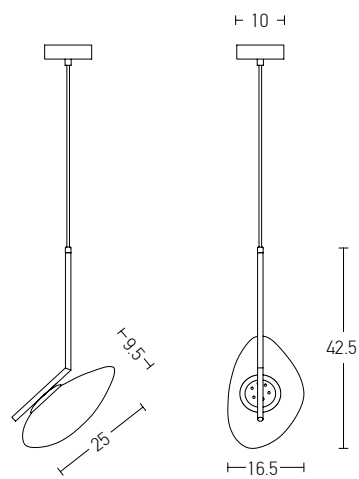

Power 5W
Input 220-240V, 50/60Hz
Color Temperature 3000K
Lumen 400Lm
Cri 80
Dimensions L: 16.5cm W: 25cm H: 42.5
Base Ø: 10cm H: 2.5
Non Dimmable ☒
Material Metal - Aluminium - Opal Glass
Special Feature 180cm Cable Adjustable
Color Black Matt / **Code 20254**
Color Gold Matt / **Code 20255**

Suggested Trimless Canopy **Code 20144**