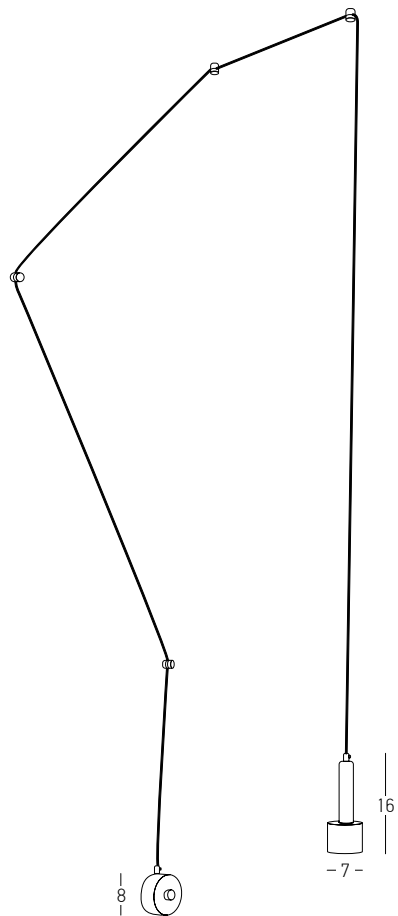

Power	7W
Input	220-240V, 50/60Hz
Color Temperature	3000K
Lumen	840Lm
Cri	80
Dimensions	Ø: 7cm H: 16cm
Base	Ø: 8cm L: 3.5cm
Non Dimmable	☒
Material	Metal - Aluminum
Special Feature	500cm Fabric Cable Adjustable 4 Hanging Accessories Included
Color	Sandy Black / Code 22176