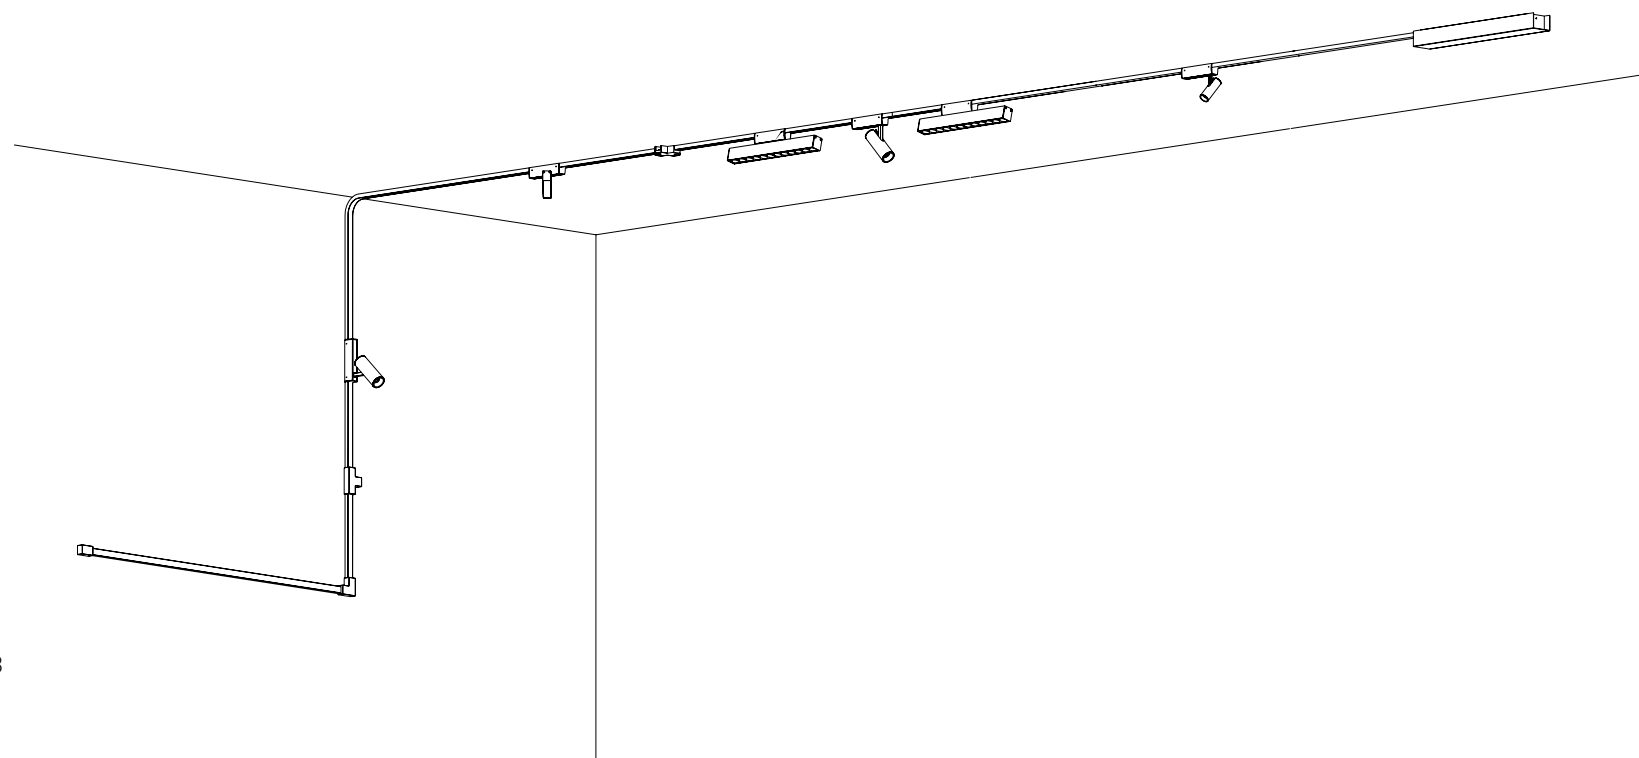

T Connector for 48V Soft Track
Dimensions L: 7.1cm W: 1.8cm H: 2.4cm
Material Plastic
Color Black / Code 20283

Tooling for Cutting Soft Track
Code 20281

Surface Mount Base for 48V Soft Track System
Power 100W
Input 220-240V , 50/60Hz
Output 48V
Dimensions L: 35cm W: 6cm H: 8cm
Non Dimmable ☒
Guarantee 5Years
Color Sandy Black / Code 20292