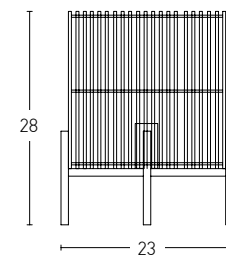

Bulb 1xE14
Power MAX 25W
Input 220-240V, 50/60Hz
Dimensions Ø: 23cm H: 28cm
Material Metal - Rattan
Special Feature 120cm Cable Available
Color Natural - Black Matt / **Code 20232**