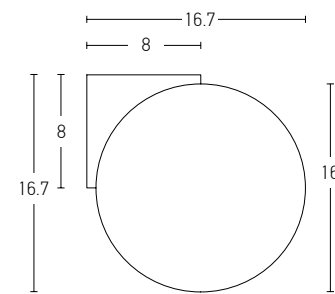

Bulb 1xG9 Led
Power MAX 7W
Input 220-240V, 50/60Hz
Dimensions L: 16.7cm W: 16cm H: 16.7cm
Base L: 8cm W: 3cm H: 8cm
Material Aluminium - Opal Glass
Special Feature IP 44
Color Brushed Brass / **Code 20149**

Power 16W
Input 220-240V, 50/60Hz
Color Temperature 3000K
Lumen 1280Lm
Cri 80
Dimensions L: 60cm W: 60cm H: 6cm
Non Dimmable ☒
Material Metal - Aluminium - Acrylic
Special Feature IP 44
Color Chrome / **Code 20150**