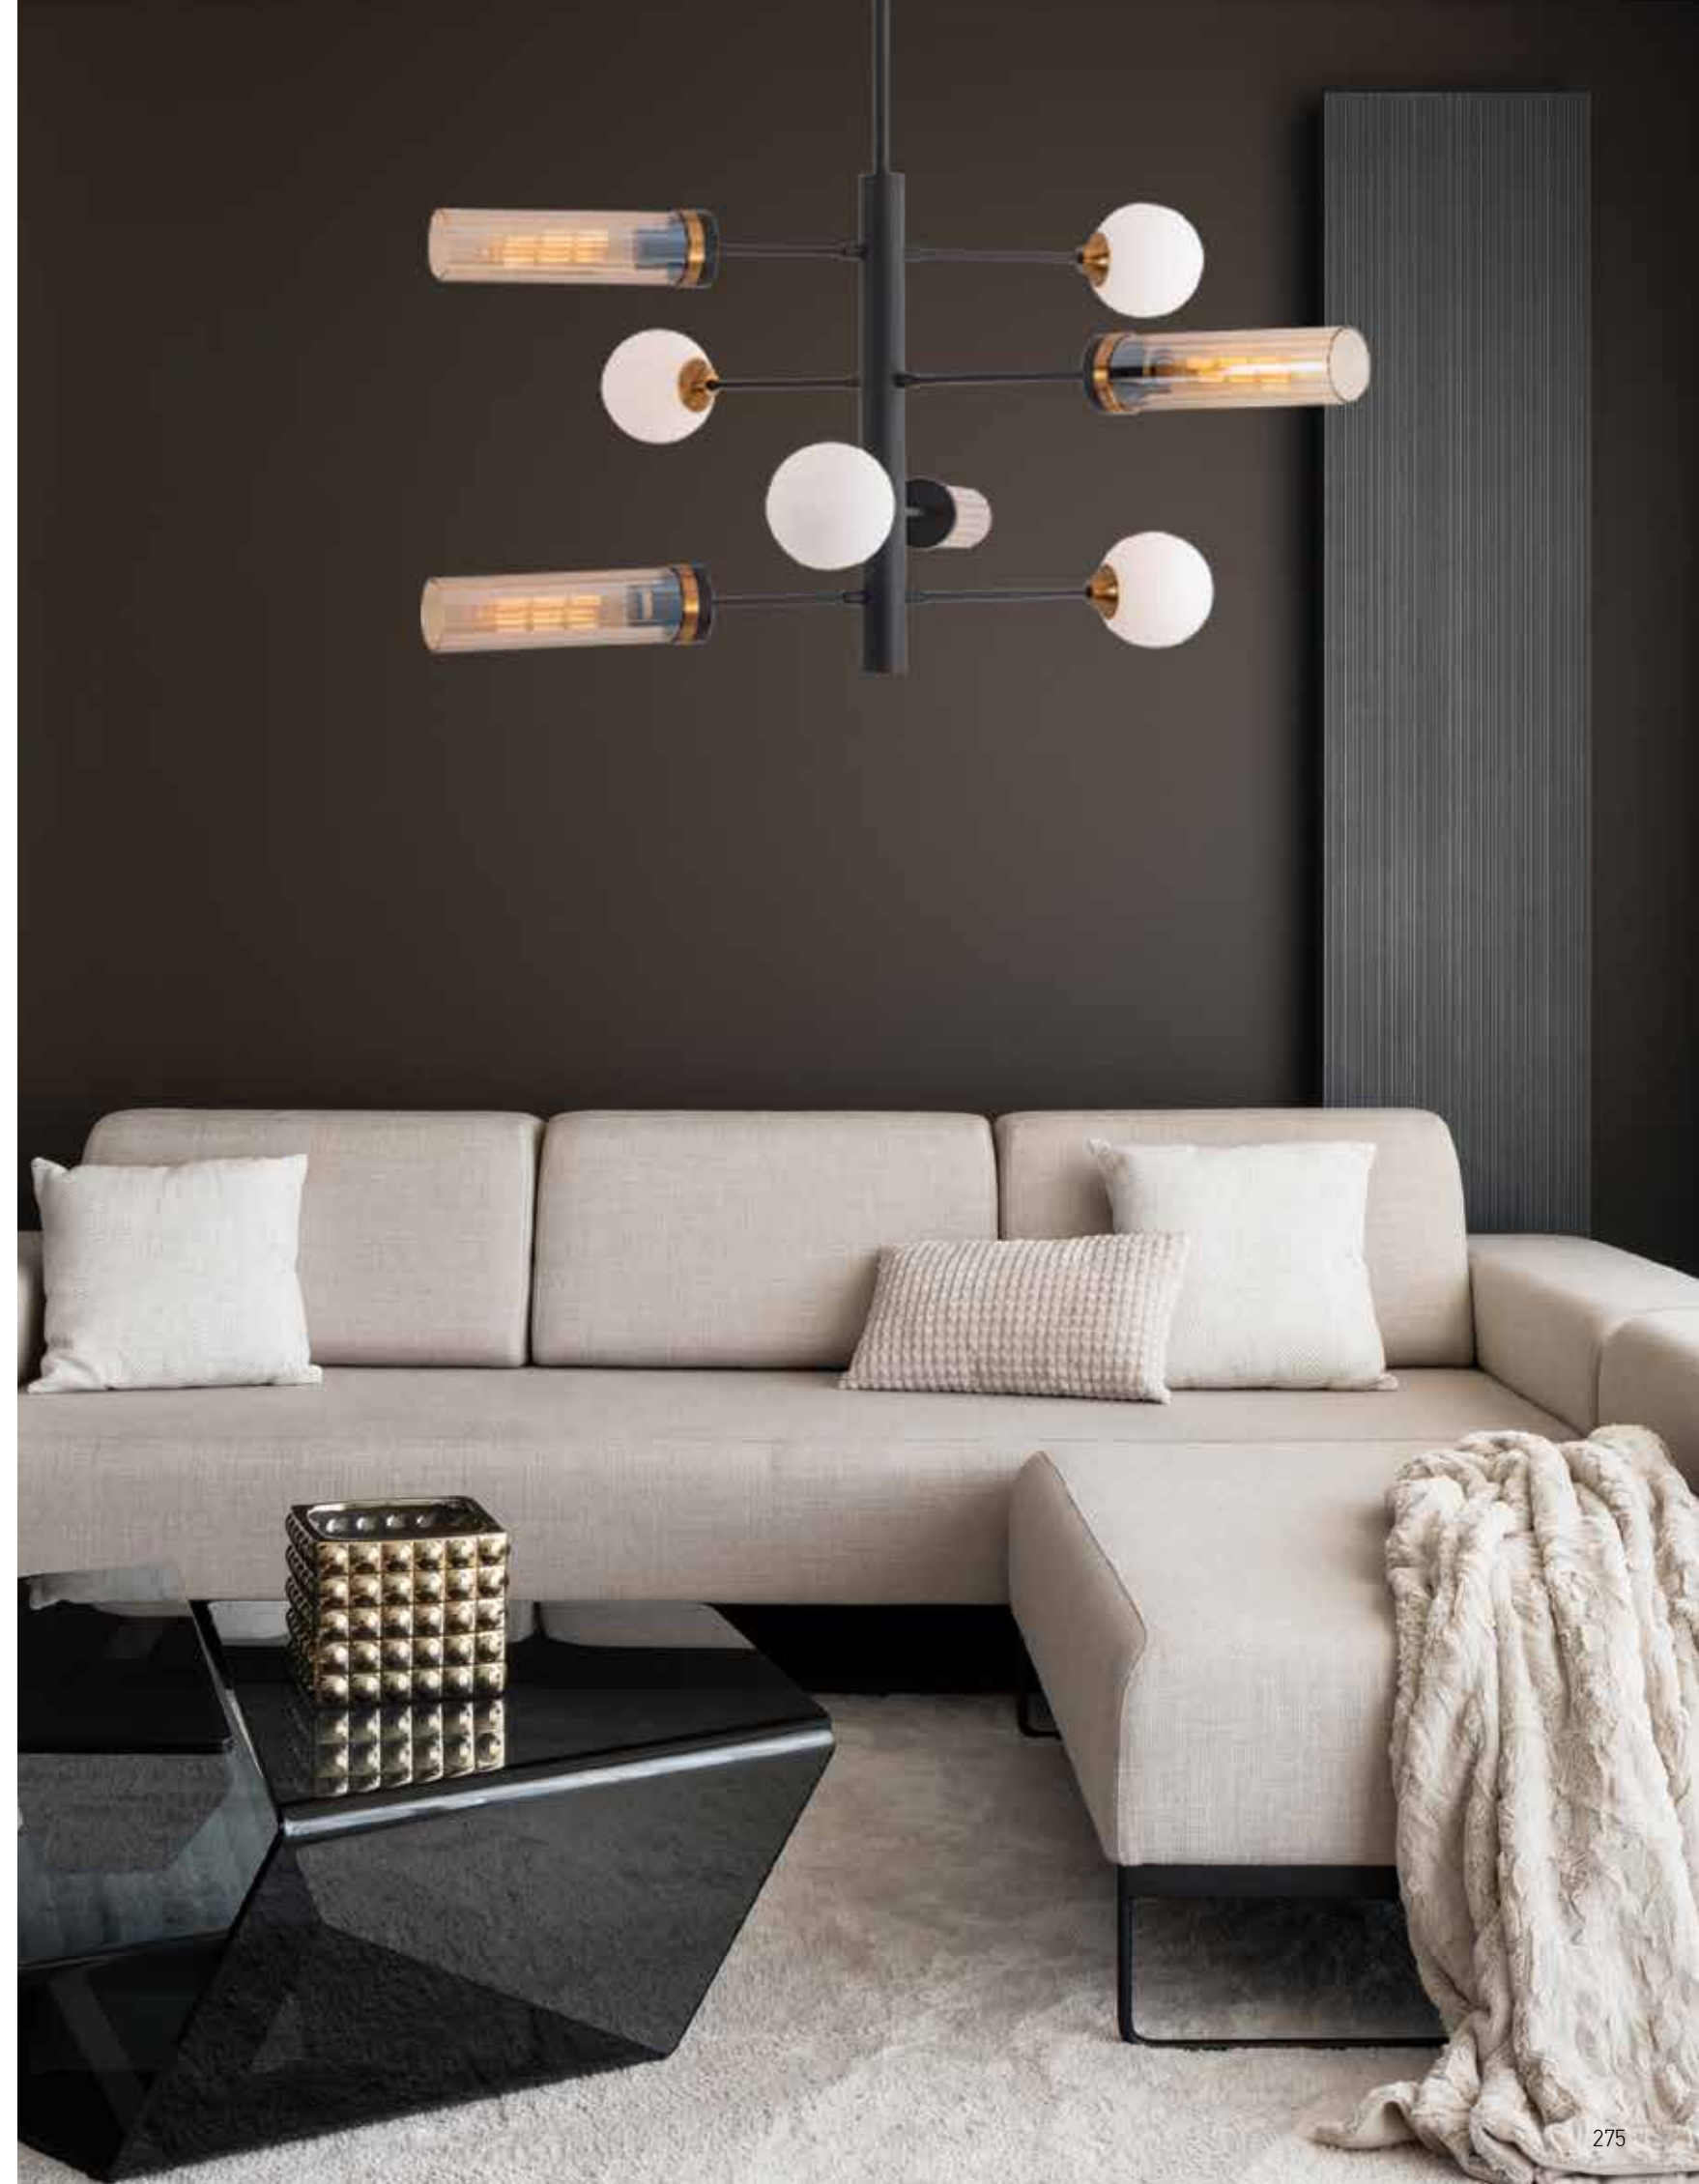

Bulb 4xG9 , 4xE27
Power MAX 7W , MAX 8W
Input 220-240V, 50/60Hz
Dimensions Ø: 75cm H: 100cm
Base Ø: 12cm H: 2.5cm
Material Metal - Glass - Opal Glass
Special Feature Opal Glass Ø: 12cm
Dark Champagne Glass Ø: 7cm H: 23cm
Color Sandy Black - Antique Brass / **Code 22055**

Bulb 1xG9 , 1xE27
Power MAX 7W , MAX 8W
Input 220-240V, 50/60Hz
Dimensions L: 22cm W: 12cm H: 85cm
Base Ø: 12cm H: 2.5cm
Material Metal - Glass - Opal Glass
Special Feature Opal Glass Ø: 12cm
Dark Champagne Glass Ø: 7cm H: 23cm
Color Sandy Black - Antique Brass / **Code 22054**