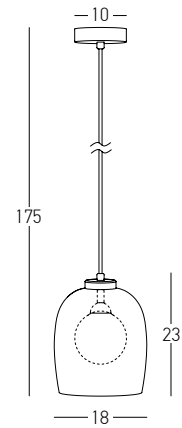

Bulb 1xG9 Led
Power MAX 5W
Input 220-240V, 50/60Hz
Dimensions Ø: 18cm H: 20cm
Base Ø: 10cm H: 2.5cm
Material Metal - Smoked Glass Outside
Opal Glass Inside
Special Feature 150cm Fabric Cable Adjustable
Opal Glass Ø: 10cm
Color Sandy Black / **Code 22051**