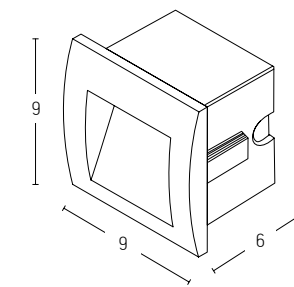

Power 1W
Input 220-240V, 50/60Hz
Color Temperature 3000K
Lumen 80Lm
Cri 80
IP 65
Dimensions L: 9cm W: 9cm H: 4.1cm
Recessed Mounting Box L: 7.3cm W: 7.3cm (Included)
Depth 6cm
Material Aluminium - PC Diffuser
Color Graphite / **Code E246-G**
Color Sandy White / **Code E246-W**