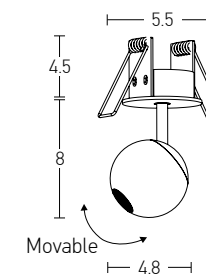

Power	4.5W
Input	220-240V, 50/60Hz
Color Temperature	3000K
Lumen	495Lm
Cri	80
Dimensions	Ø: 4.8cm H: 8cm
Cutting Hole	Ø: 4.5cm
Non Dimmable	☒
Material	Metal - Aluminium
Beam Angle	38°
Special Feature	Movable
Color	Sandy Black / Code 1907
Color	Sandy White / Code 1906