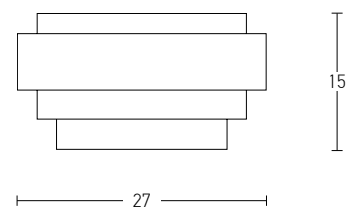

Power 6W
Input 220-240V, 50/60Hz
Color Temperature 3000K
Lumen 420Lm
Cri 80
Dimensions L: 9cm W: 9cm H: 30cm
Non Dimmable ☒
Material Metal
Color White Matt / **Code 16155**

Bulb 1xE27
Power MAX 40W
Input 220-240V, 50/60Hz
Dimensions L: 14cm W: 27cm H: 15cm
Material Metal
Color White Matt / **Code 16158**