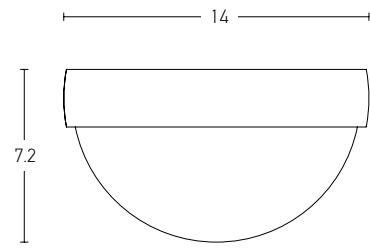

Indoor Led Lighting

Power 5.6W
Input 220-240V, 50/60Hz
Color Temperature 3000K
Lumen 400Lm
Cri 80
Dimensions Ø: 14cm H: 7.2cm
Non Dimmable ☒
Material Metal - Acrylic
Color White Matt / **Code 20173**
Color Grey / **Code 20174**