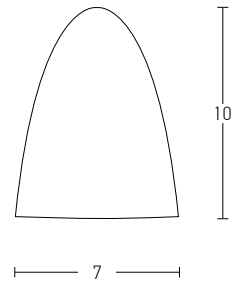

Indoor Led Lighting

Power 6x7W
Input 220-240V, 50/60Hz
Color Temperature 3200K
Lumen 4620Lm
Cri 80
Dimensions Ø: 7cm H: 10cm
Base Ø: 14cm H: 4.5cm
Non Dimmable ☒
Material Metal - Aluminium
Special Feature Average Height 150cm
Color Black Matt - Gold / **Code 18151**