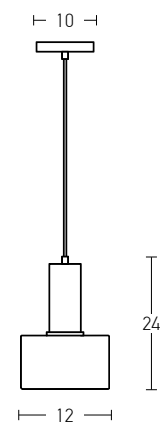

Indoor Lighting

Bulb 1xE27
Power MAX 40W
Input 220-240V, 50/60Hz
Dimensions Ø: 35cm H: 34cm
Base Ø: 10cm H: 2cm
Material Aluminium
Special Feature 150cm Cable Adjustable
Color Saumon Matt - White Matt / **Code 180050**

Bulb 1xE27
Power MAX 40W
Input 220-240V, 50/60Hz
Dimensions Ø: 23cm H: 25cm
Base Ø: 10cm H: 2cm
Material Aluminium
Special Feature 150cm Cable Adjustable
Color Black Matt - White Matt / **Code 180052**

Bulb 1xE27
Power MAX 40W
Input 220-240V, 50/60Hz
Dimensions Ø: 12cm H: 24cm
Base Ø: 10cm H: 2cm
Material Aluminium
Special Feature 150cm Cable Adjustable
Color Saumon Matt - Bronze / **Code 180051**