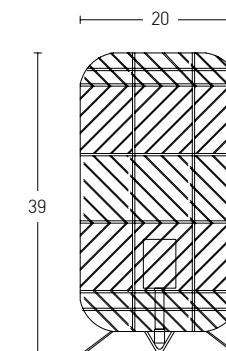

Bulb 1xE27
Power MAX 40W
Input 220-240V, 50/60Hz
Dimensions Ø: 50cm H: 50cm
Base Ø: 10cm H: 2cm
Material Metal - Rattan
Special Feature 200cm Cable Adjustable
Color Natural / **Code 20230**

Bulb 1xE27
Power MAX 40W
Input 220-240V, 50/60Hz
Dimensions Ø: 40cm H: 40cm
Base Ø: 10cm H: 2cm
Material Metal - Rattan
Special Feature 200cm Cable Adjustable
Color Natural / **Code 20233**

Bulb 1xE14
Power MAX 25W
Input 220-240V, 50/60Hz
Dimensions Ø: 20cm H: 39cm
Material Metal - Rattan
Special Feature 120cm Cable Available
Color Natural / **Code 20231**