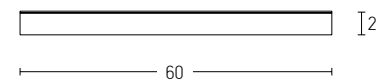

Power 12W
Input 220-240V, 50/60Hz
Color Temperature 3000K
Lumen 1100Lm
Cri 80
Dimensions L: 4cm W: 60cm H: 2cm
Non Dimmable ☒
Material Stainless Steel - Acrylic
Special Feature IP 44 - Click on Mirror
Remote Driver Included
Color Anodized Stainless Steel / **Code 20148**