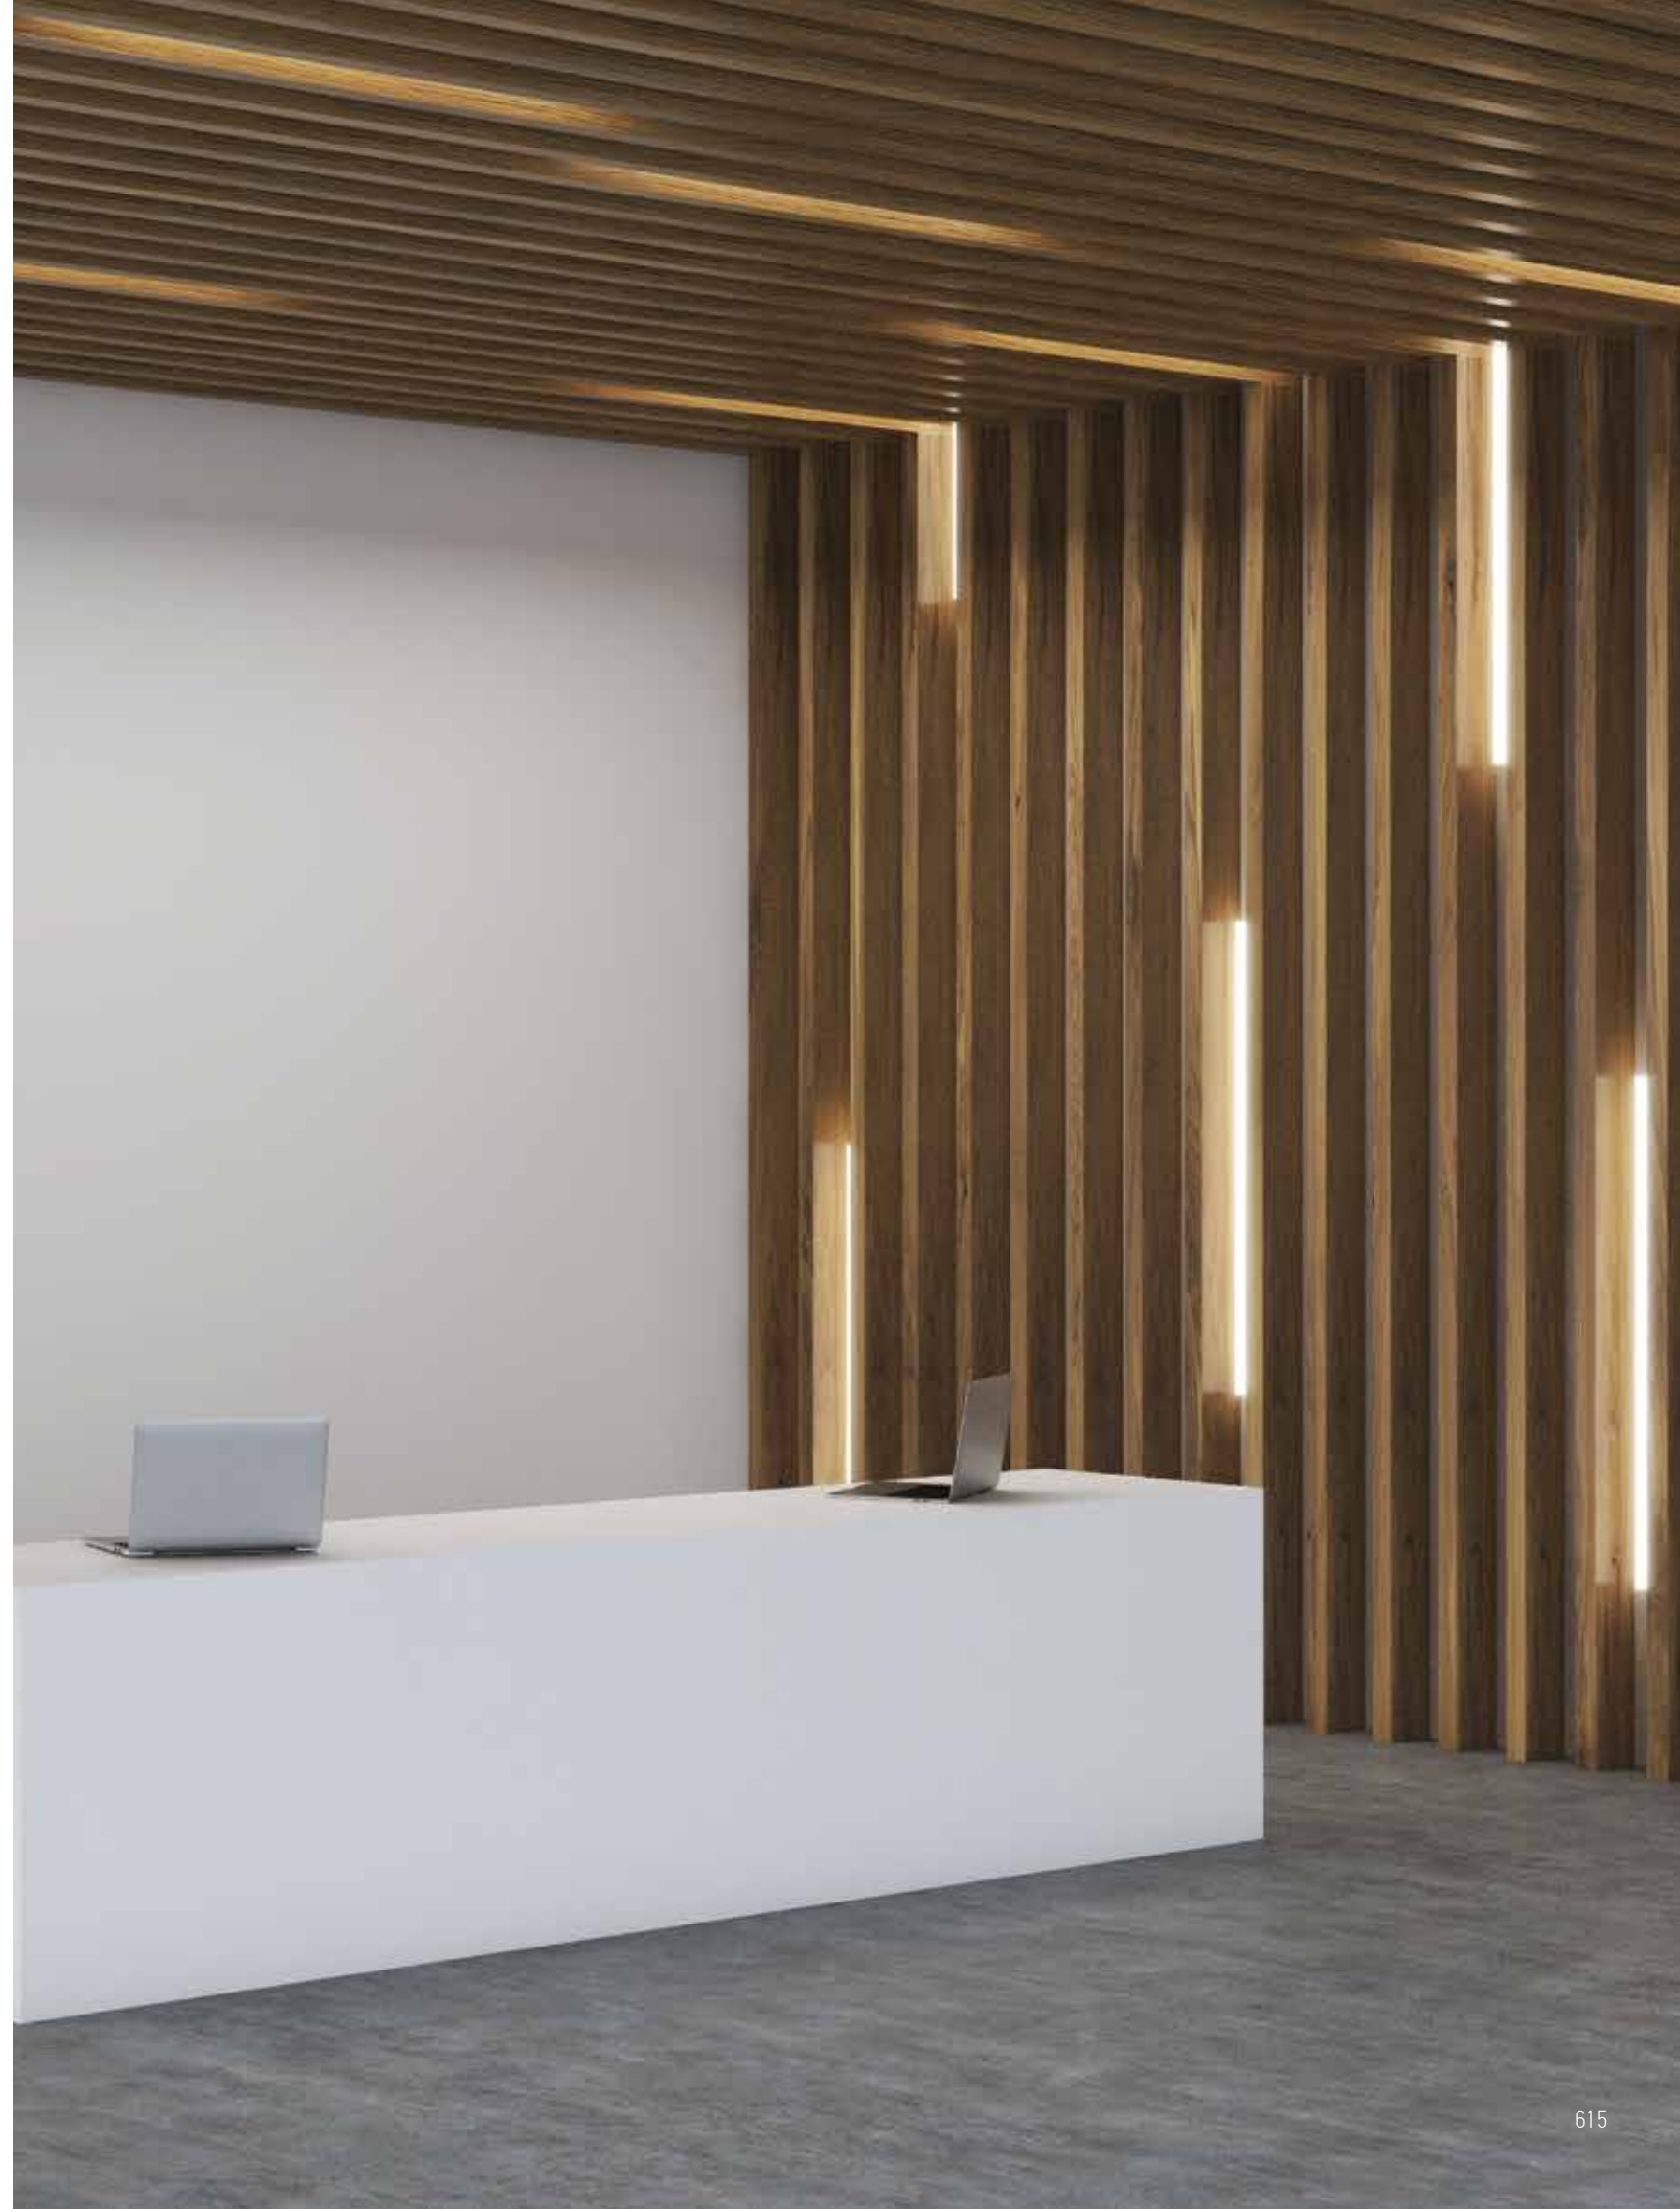

Fill in your code using the following items from the table.

Recessed Profile					
Code	Length	Driver	Kelvin	Set	Body Color
54	58 = 58cm	O = ON/OFF	3 = 3000K	E = HE	W = Sandy White
54	86 = 86cm	D = Dali	4 = 4000K	O = HO	B = Sandy Black
54	114 = 114cm				
54	142 = 142cm				
54	170 = 170cm				
54	198 = 198cm				
54	226 = 226cm				
54	254 = 254cm				
54	282 = 282cm				
54	310 = 310cm				
54	338 = 338cm				

Guide to Create your Code by Choosing : 54 - Length - Driver - Kelvin - Set - Body Color