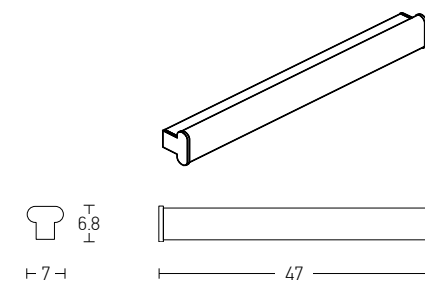

Power 13W
Input 220-240V, 50/60Hz
Color Temperature 3000K
Lumen 1040Lm
Cri 80
Dimensions L: 6.8cm W: 47cm H: 7cm
Non Dimmable ☒
Material Aluminium - Acrylic
Special Feature IP 44
Color Chrome / **Code 180042**