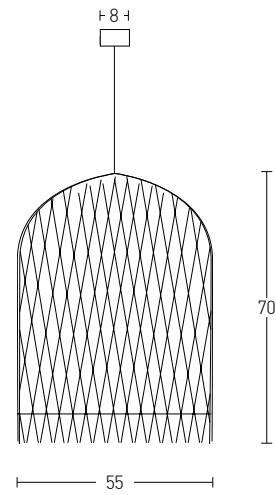

Bulb 1xE27
Power MAX 40W
Input 220-240V, 50/60Hz
Dimensions Ø: 55cm H: 70cm
Base Ø: 8cm H: 3.5cm
Material Rattan
Special Feature 150cm Cable Adjustable
Color Natural / **Code 18181**