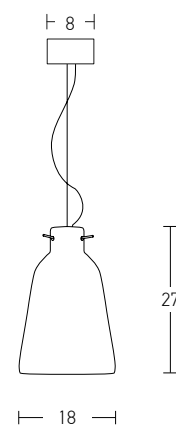

Bulb 1xE27
Power MAX 40W
Input 220-240V, 50/60Hz
Dimensions Ø: 18cm H: 27cm
Base Ø: 8cm H: 3.5cm
Material Clay
Special Feature 120cm Fabric Cable Adjustable
Color Natural / **Code 1663**
Color White Matt / **Code 22268**