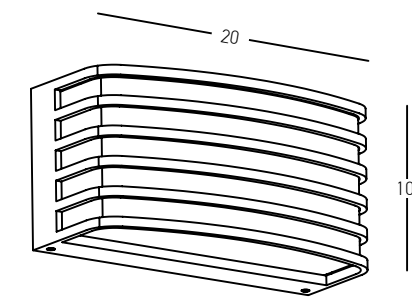

Bulb 1xE27
Power MAX 20W
Input 220-240V, 50/60Hz
IP 54
Dimensions L: 9cm W: 20cm H: 10cm
Material Aluminium - PC Diffuser
Color Dark Brown / **Code E275**