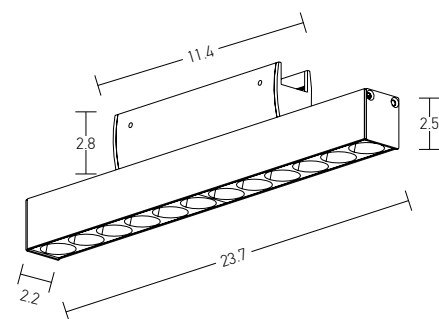

Power 9W
Input 48V
Color Temperature 3000K
Lumen 990Lm
Cri 90
Dimensions L: 23.7cm W: 2.2cm H: 2.5cm
Base W: 11.4cm H: 2.8cm L: 2.3cm
Material Aluminium - Acrylic
Color Sandy Black / **Code 20276**
OSRAM

Power 7W
Input 48V
Color Temperature 3000K
Lumen 770Lm
Cri 90
Stick Ø: 3.5cm H: 9.5cm
Base W: 11.4cm H: 2.8cm L: 2.3cm
Beam Angle 24°
Material Aluminium
Special Feature Movable
Color Sandy Black / **Code 20275**
OSRAM

LED Strip 2.5m

Power 14W/m
Input 48V
Color Temperature 3000K
Lumen 1150Lm/m
Cri 90
Length 250cm
Color Black Base / **Code 20277**
OSRAM

LED Strip 5m

Power 14W/m
Input 48V
Color Temperature 3000K
Lumen 1150Lm/m
Cri 90
Length 500cm
Color Black Base / **Code 20278**
OSRAM