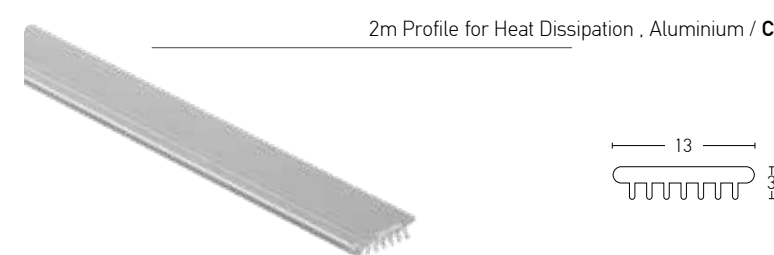

2m Profile for Heat Dissipation, Aluminium / Code 20202