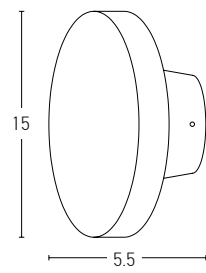

Outdoor Led Lighting | Wall - Bollard Collection

Power 12W
Input 220-240V, 50/60Hz
Color Temperature 3000K
Lumen 960Lm
Cri 80
IP 54
Dimensions Ø: 15cm L: 5.5cm
Material Aluminum - PC Diffusser
Color Graphite / **Code E237**