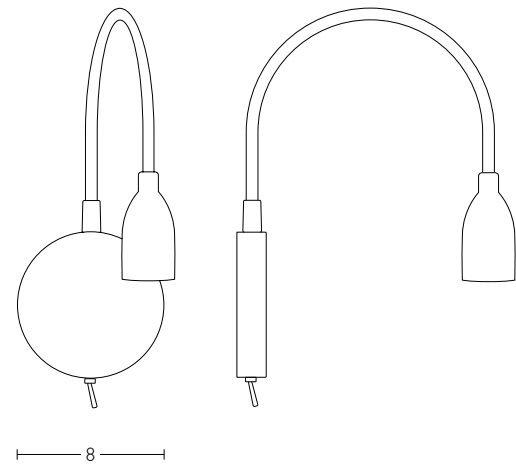

Power 3W
Input 220-240V, 50/60Hz
Color Temperature 3000K
Lumen 240Lm
Cri 80
Base Ø: 8cm L: 3cm
Non Dimmable ☒
Switch On/Off
Material Metal - Aluminium
Special Feature Flex 20cm
Color Chrome / **Code H30**