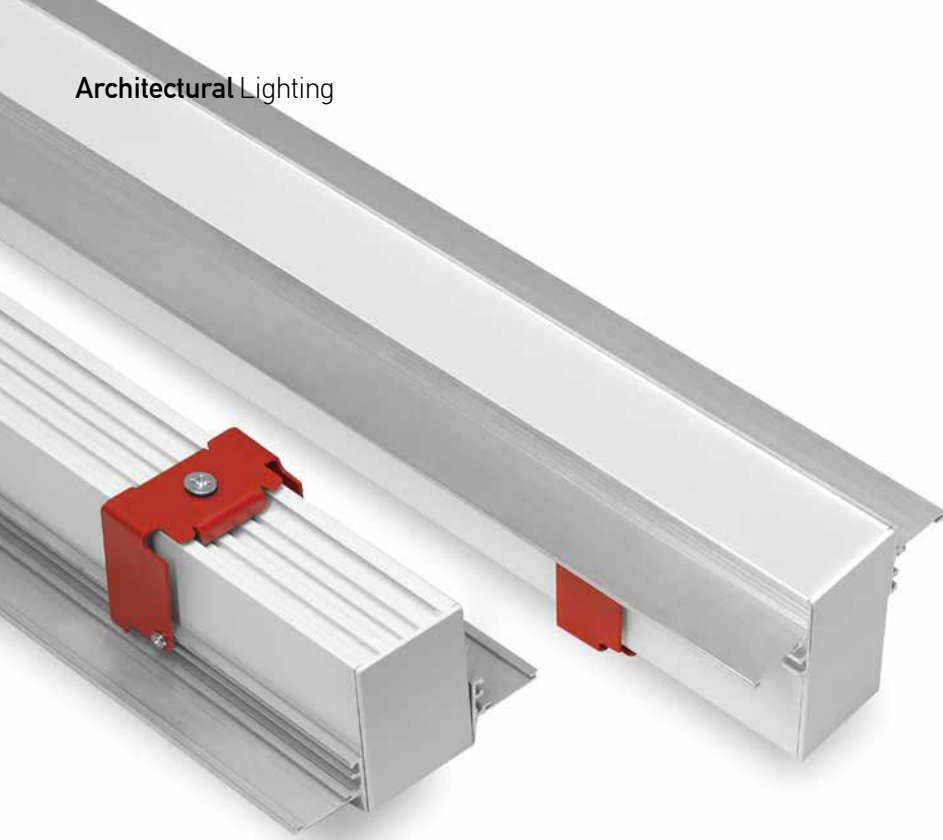

Fill in your code using the following items from the table.

Trimless Profile					
Code	Length	Driver	Kelvin	Set	Body Color
53	58 = 58cm	O = ON/OFF	3 = 3000K	E = HE	W = Sandy White
53	86 = 86cm	D = Dali	4 = 4000K	O = HO	B = Sandy Black
53	114 = 114cm				
53	142 = 142cm				
53	170 = 170cm				
53	198 = 198cm				
53	226 = 226cm				
53	254 = 254cm				
53	282 = 282cm				
53	310 = 310cm				
53	338 = 338cm				

Guide to Create your Code by Choosing : 53 - Length - Driver - Kelvin - Set - Body Color