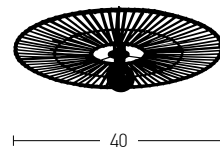

Bulb 1xE27
Power MAX 40W
Input 220-240V, 50/60Hz
Dimensions Ø: 80cm L: 8cm
Base Ø: 10cm H: 2cm
Material Metal - Bamboo
Color White - Natural Bamboo / **Code 19250**

Bulb 1xE27
Power MAX 40W
Input 220-240V, 50/60Hz
Dimensions Ø: 60cm L: 8cm
Base Ø: 10cm H: 2cm
Material Metal - Bamboo
Color Black - Natural Bamboo / **Code 19252**

Bulb 1xE27
Power MAX 40W
Input 220-240V, 50/60Hz
Dimensions Ø: 40cm L: 8cm
Base Ø: 10cm H: 2cm
Material Metal - Bamboo
Color White - Natural Bamboo / **Code 19251**
Black - Natural Bamboo / **Code 19253**