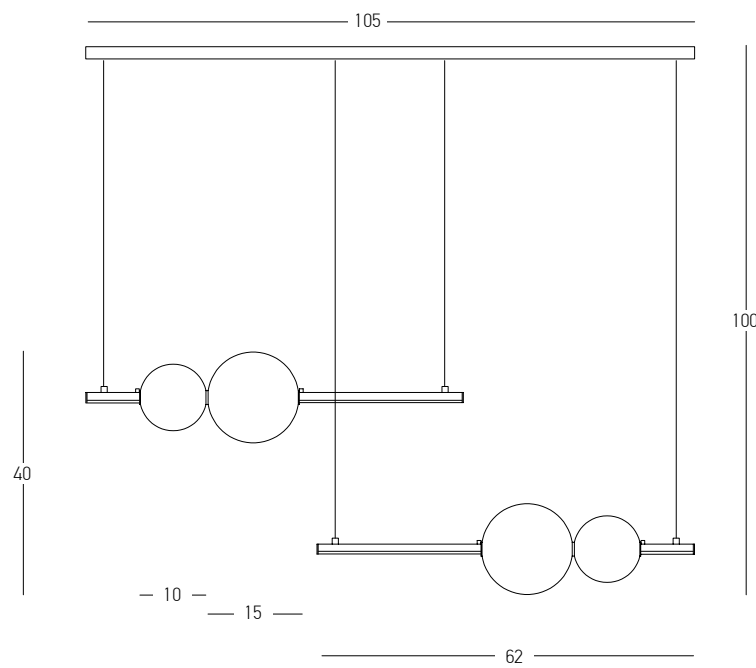

Power 22W
Input 220-240V, 50/60Hz
Color Temperature 3000K
Lumen 2600Lm
Cri 80
Dimensions L: 105cm W: 15cm H: 100cm
Base L: 105cm W: 6.5cm H: 2.7cm
Dimmable Triac ☐
Material Aluminum - Glass
Special Feature 100cm Cable Adjustable
Opal Glass Ø: 15cm | Ø: 10cm
Profile Ø: 2cm
Color Black Matt - Smoked Glass / **Code 22234**
Color Gold Matt - Opal Glass / **Code 22235**