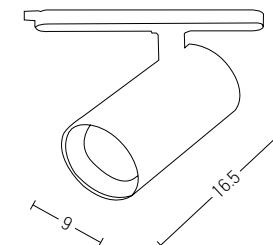

Power 38W
Input 220-240V, 50/60Hz
Lumen 3648Lm
Cri 80
Dimensions Ø: 9cm H: 16.5cm
Material Aluminium
Special Feature 3 Phase Track Light Driver on Track

Fill in your code using the following items from the table.

3 Phase Track Light			
Code	Kelvin	Body Color	Beam Angle
S065-	3 = 3000K	W = Sandy White	15 = 15°
S066-	4 = 4000K	B = Sandy Black	24 = 24°
			36 = 36°

Guide to Create your Code by Choosing : Kelvin - Body Color - Beam Angle