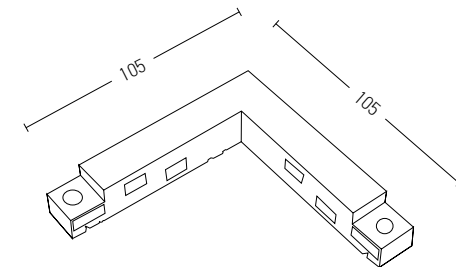

Corner Connector for 48V Magnetic Tracks
Code 20104 / Color Black
Code 20104-W / Color White