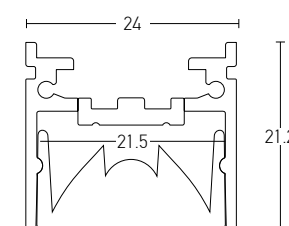

2m Profile + PMMA Lens Cover Degrees 30°, Aluminium

Profile Set
20325-30D 2m Aluminium Profile + 2m PMMA Lens Cover (Degrees 30°) + 4pcs Metal Clips