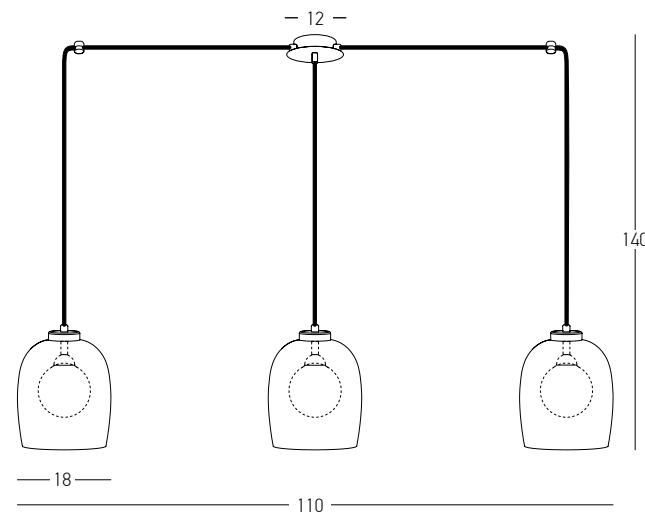

Bulb 3xG9 Led
Power MAX 5W
Input 220-240V, 50/60Hz
Dimensions L: 110cm W: 18cm H: 140cm
Base Ø: 12cm H: 3cm
Glass Ø: 18cm H: 23cm
Material Metal - Smoked Glass Outside
Opal Glass Inside
Special Feature 150cm Cable Adjustable
Opal Glass Ø: 10cm
Color Sandy Black / **Code 22146**