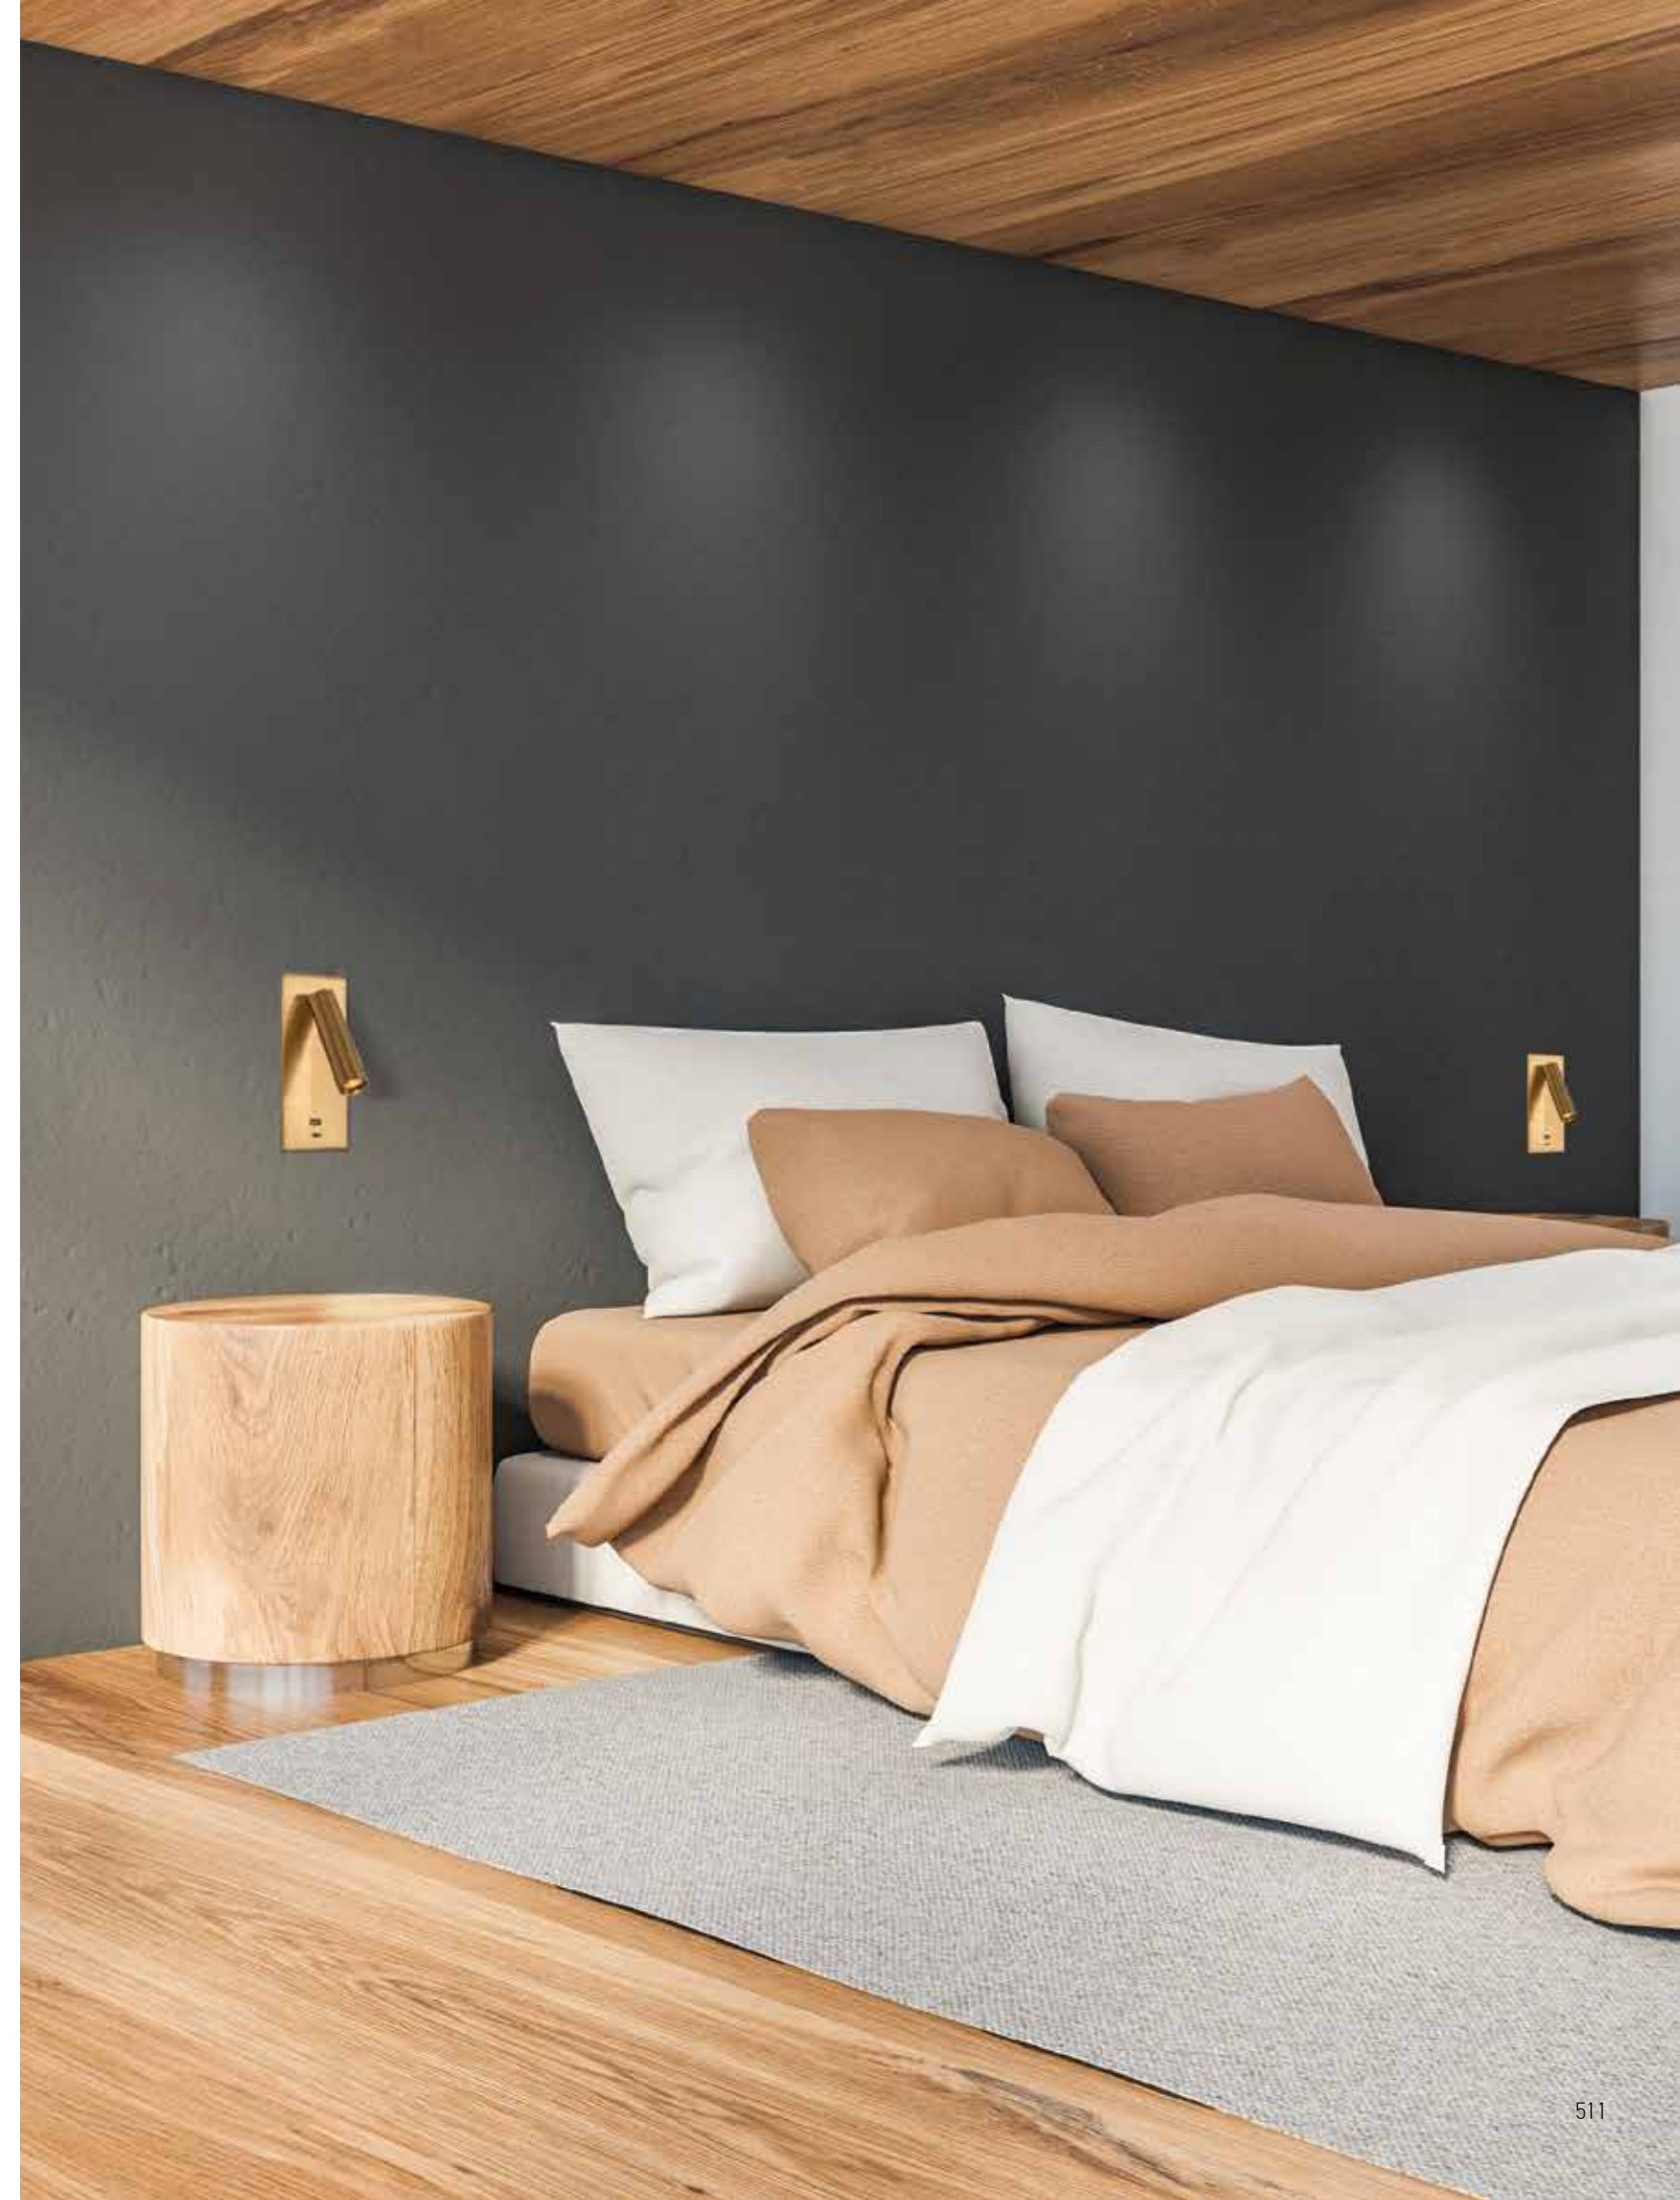

Power 3W
Input 220-240V, 50/60Hz
Color Temperature 3000K
Lumen 240Lm
Cri 80
Dimensions L: 4-12.5cm W: 7.8cm H: 18.3cm
Depth 4.5cm
Non Dimmable ☒
Switch On/Off
Material Metal - Aluminium
Cutting Hole 15.8x5.7cm
Special Feature USB Charger
Stick Ø: 2.8cm H: 11cm

Color Black Matt / **Code H65**
Color Chrome Matt / **Code H66**
Color Brushed Brass / **Code H67**

Power 3W
Input 220-240V, 50/60Hz
Color Temperature 3000K
Lumen 240Lm
Cri 80
Dimensions L: 7cm-16cm W: 5.5cm H: 15cm
Base L: 3cm W: 5.5cm H: 15cm
Non Dimmable ☒
Switch On/Off
Material Metal - Aluminium
Special Feature Stick Ø: 2.8cm H: 10cm
Color Brushed Brass / **Code H68**