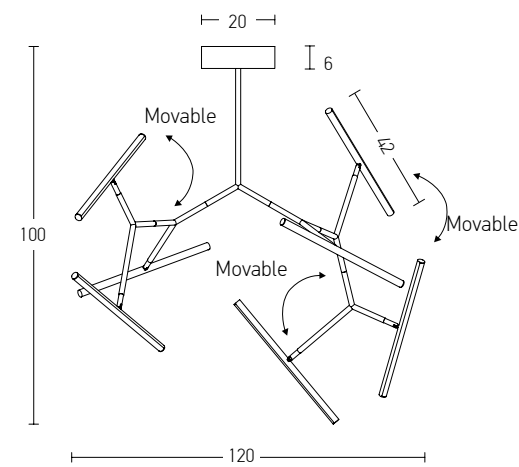

A

B

C

Our Suggestion

Become an artist and make your combination
 Use your imagination to create your masterpiece with our limitless options.

Power 49W
 Input 220-240V, 50/60Hz
 Color Temperature 3000K
 Lumen 3920Lm
 Cri 80
 Dimensions L: 90cm W: 50cm H: 90cm
 Base Ø: 20cm H: 6cm
 Dimmable Triac
 Material Aluminium - Silicon
 Special Feature Profile Ø: 2cm L: 42cm
 Movable Profile
 Color Sandy Black - Gold Matt / **Code 2070**
 Color Gold Matt / **Code 2071**