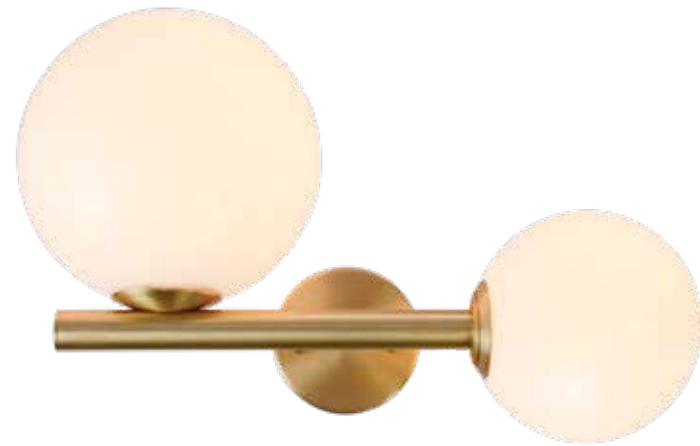

Bulb 1xE14 / 1xG9
Power MAX 15W / MAX 7W
Input 220-240V, 50/60Hz
Dimensions L: 17.5cm W: 33cm H: 21cm
Base Ø: 8cm H: 3cm
Material Metal - Opal Glass
Special Feature Opal Glass Ø: 15cm / Ø: 10cm
Color Gold Matt / **Code 1995**