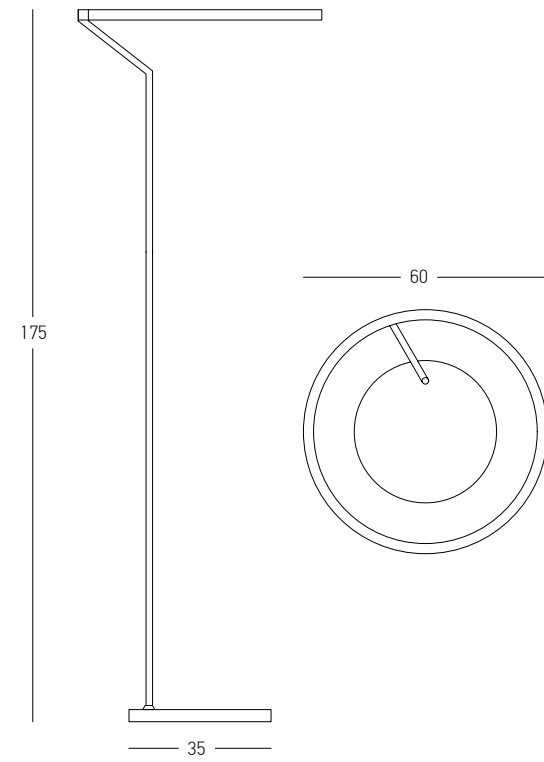

Power 30W
Input 220-240V, 50/60Hz
Color Temperature 3000K
Lumen 2392Lm
Cri 80
Dimensions Ø: 60cm H: 175cm
Base Ø: 35cm H: 3cm
Non Dimmable ☒
Material Metal - Aluminium - Acrylic
Special Feature Profile 2.2 x 2.2cm
Color Sandy Black / **Code 22038**