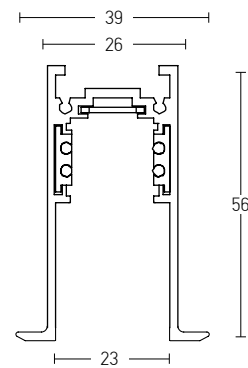

Straight Mechanic Connector
Material Aluminium
Code 2097-B

RECESSED Track : 1m / 2m / 3m

CORNER 90° (c1)
Vertical Plane

CORNER 90° (c2)
Horizontal Plane

SURFACE SHORT Track : 1m / 2m / 3m

CORNER 90° (c1)
Vertical Plane