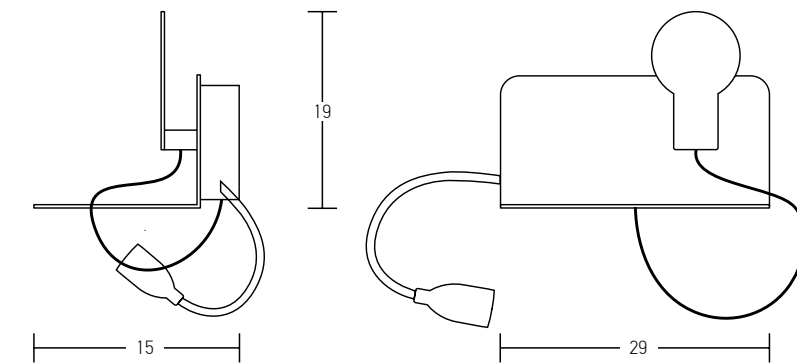

Led Bulb 3W
1xG9
Power MAX 25W
Input 220-240V, 50/60Hz
Color Temperature 3000K
Lumen 595Lm
Cri 80
Dimensions L: 15cm W: 29cm H: 19cm
Non Dimmable ☒
Switch On/Off
Material Metal - Aluminium
Color White Matt / **H34-W**