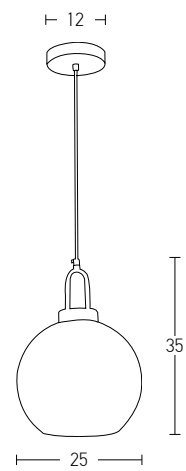

Bulb
Power
Input
Dimensions
Base
Material
Special Feature
Color

1xE27
MAX 40W
220-240V, 50/60Hz
Ø: 25cm H: 35cm
Ø: 12cm H: 2.5cm
Glass - Metal
150cm Cable Adjustable
Grey - Antique Brass / **Code 19177**