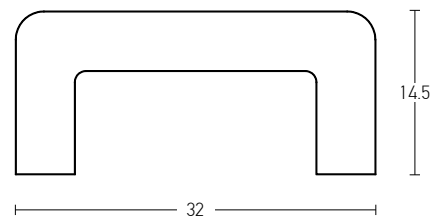

Bulb 1xG9
Power MAX 25W
Input 220-240V , 50/60Hz
Dimensions L: 14.5cm W: 32cm H: 5.5cm
Material Gypsum
Color Pure White / **Code 180026**

Bulb 1xG9
Power MAX 25W
Input 220-240V , 50/60Hz
Dimensions L: 10cm W: 20cm H: 6cm
Material Gypsum
Color Pure White / **Code 180027**