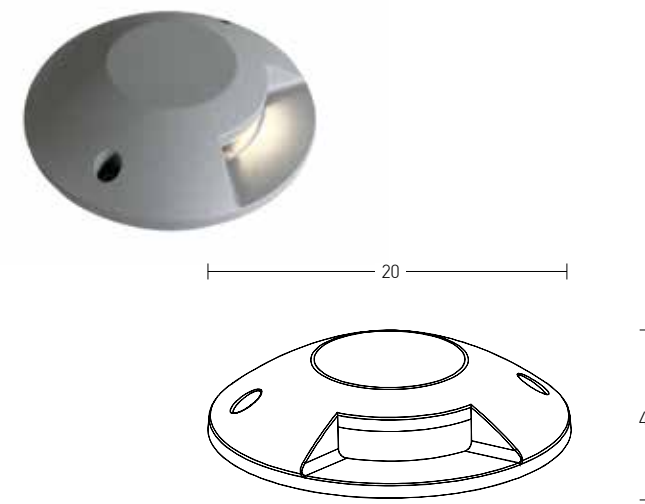

Outdoor Led Lighting | Ground Collection

Power 6W
Input 220-240V, 50/60Hz
Color Temperature 3000K
Lumen 300Lm
Cri 80
IP 67
IK 10
Dimensions Ø: 20cm H: 4.2cm
Material Aluminium
Special Feature Surface Ground
Driver Included
Color Grey / **Code Z69058-A**