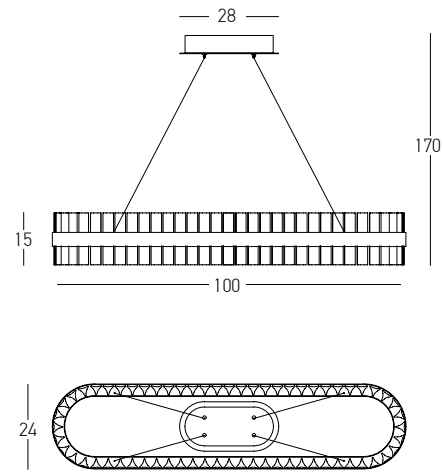

Power	68W
Input	220-240V, 50/60Hz
Color Temperature	3000K
Lumen	8700Lm
Cri	80
Dimensions	L: 100cm W: 24cm H: 170cm
Base	L: 28cm W: 14cm H: 5cm
Dimmable Triac	☉
Material	Stainless Steel - Clear Glass
Special Feature	150cm Cable Adjustable Profile 3.5x4cm
Color	Gold Matt / Code 22041