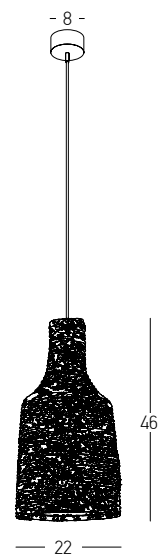

Bulb 1xE27 Led
Power MAX 20W
Input 220-240V, 50/60Hz
Dimensions Ø: 22cm H: 46cm
Base Ø: 8cm H: 3.5cm
Material Metal - Braided Wheat
Special Feature 200cm Black Fabric Cable Adjustable
Color Natural - Sandy Black / **Code 22171**