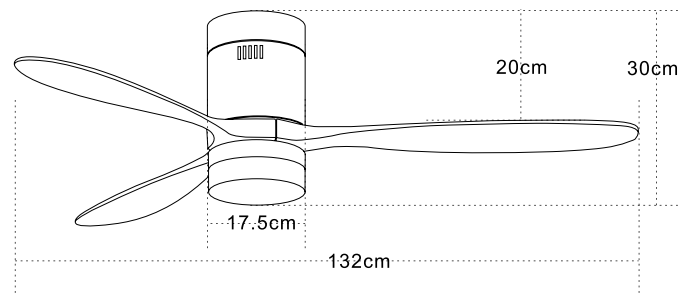

Led Light Source 15W
Input 220-240V, 50/60Hz
Color Temperature 3000K, 4000K, 6000K
Lumen 1500Lm
Cri 80
dB 23
Dimensions 52" Ø: 132cm H: 30cm
Air Flow 141m³ min
Night Mode Time Setting 1h / 2h / 4h / 8h
Material Metal - Polycarbonate - Wood
Special Feature Summer Function
Motor Feature AC Motor 55W
3 Speeds

Color Black Matt - Cherry Wood Blades / Code 19144