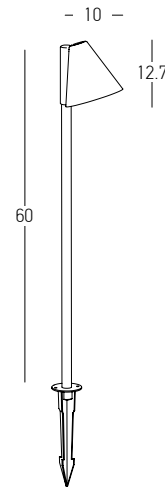

Bulb 1xGU10
Power MAX 20W
Input 220-240V, 50/60Hz
IP 65
Dimensions L: 10cm W: 10cm H: 60cm
Material Aluminum - Tempered Glass
Special Feature Spike Included
Recommended Base E282-SP / Not Included
Color Graphite / **Code E281**