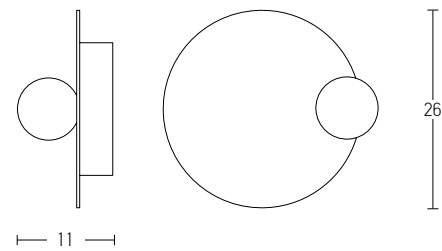

Bulb 1xG9 Led
Power MAX 9W
Input 220-240V, 50/60Hz
Dimensions Ø: 26cm L: 11cm
Material Metal - Opal Glass
Special Feature Opal Glass Ø: 8cm
Color Sandy Black / **Code 17104**