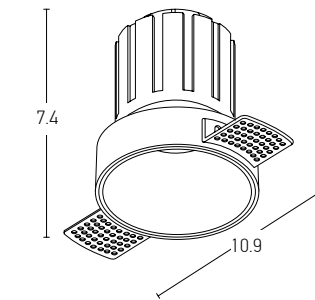

Power 6W
Input 220-240V, 50/60Hz
Color Temperature 3000K
Lumen 450Lm
Cri 90
Dimensions Ø: 6.2cm W: 10.9cm H: 7.4cm
Cutting Hole Ø: 6.2cm
Beam Angle 22°
Non Dimmable ☒
Material Aluminium
Depth Required 8cm
Driver Included (135mA)
Color Sandy Black / **Code S095-B**
Copper Matt / **Code S095-C**
Gold Matt / **Code S095-G**