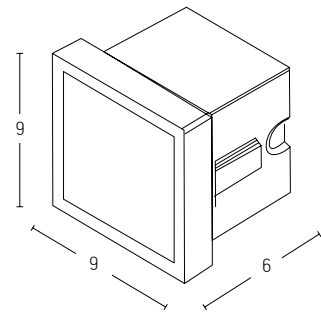

Power 4W
Input 220-240V, 50/60Hz
Color Temperature 3000K
Lumen 300Lm
Cri 80
IP 65
Dimensions L: 9cm W: 9cm H: 4.1cm
Recessed Mounting Box L: 7.3cm W: 7.3cm (Included)
Depth 6cm
Material Aluminium - Tempered Glass
Color Graphite / **Code E248**