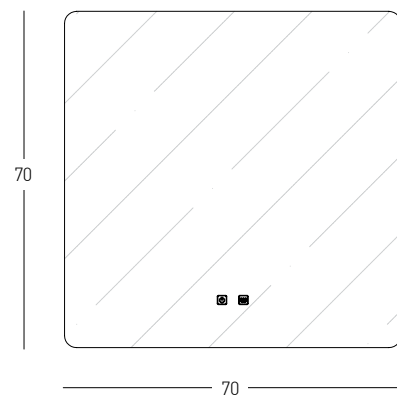

Power 40W
Input 220-240V, 50/60Hz
Color Temperature 4000K
Lumen 4300Lm
Cri 80
Dimensions L: 70cm W: 3.5cm H: 70cm
Non Dimmable ☒
Material Mirror - Aluminium
Special Feature Touch Switches
Antifog
Back Light
IP54

Color Mirror / **Code 22069**

**Anti Fog and
Back Light
Touch Switches
On the Mirror**