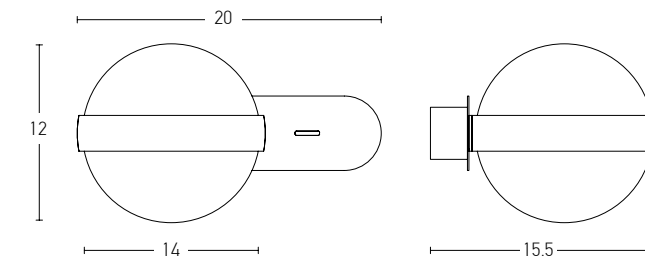

Power	5.6W
Input	220-240V, 50/60Hz
Color Temperature	3000K
Lumen	400Lm
Cri	80
Dimensions	L: 15.5cm W: 20cm H: 12cm
Base	L: 2.5cm W: 20cm H: 6cm
Non Dimmable	☒
Material	Metal - Acrylic
Special Feature	Switch On-Off
Color	White Matt / Code 20167
Color	Grey / Code 20168