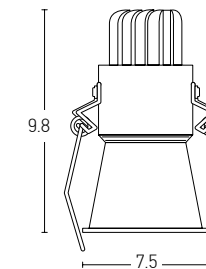

Power 6W
Input 220-240V, 50/60Hz
Color Temperature 3000K
Lumen 480Lm
Cri 90
Dimensions Ø: 5.5cm H: 9.1cm
Cutting Hole Ø: 5.2cm
Beam Angle 24°
Non Dimmable ☒
Material Aluminium
Depth Required JT : 9.5cm
Driver Included (160mA)
Color Black Matt / **Code S074**

Power 10W
Input 220-240V, 50/60Hz
Color Temperature 3000K
Lumen 800Lm
Cri 90
Dimensions Ø: 7.5cm H: 9.8cm
Cutting Hole Ø: 7.2cm
Beam Angle 31°
Non Dimmable ☒
Material Aluminium
Depth Required JT : 10.5cm
Driver Included (250mA)
Color Black Matt / **Code S076**