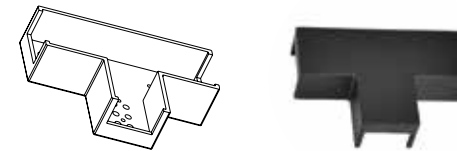

Corner Connector for 48V Soft Track
Dimensions L: 4.8cm W: 1.8cm H: 2.4cm
Material Plastic
Color Black / Code 20282

T Connector for 48V Soft Track
Dimensions L: 7.1cm W: 1.8cm H: 2.4cm
Material Plastic
Color Black / Code 20283