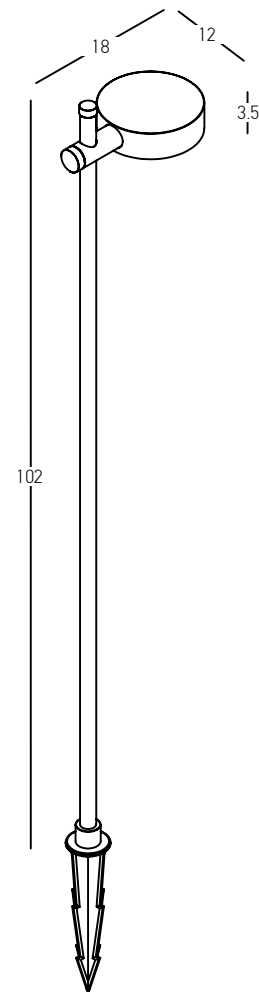

Power 5.5W
Input 220-240V, 50/60Hz
Color Temperature 3000K
Lumen 522Lm
Cri 97
IP 65
Dimensions L: 18cm W: 12cm H: 102cm
Base Ø: 10.5cm H: 1cm
Shade Dimensions Ø: 12cm H: 3.5cm
Beam Angle 36°
Material Aluminum - ABS
Special Feature Movable - Rotational
Spike & Base Included

Color Graphite / **Code E292**