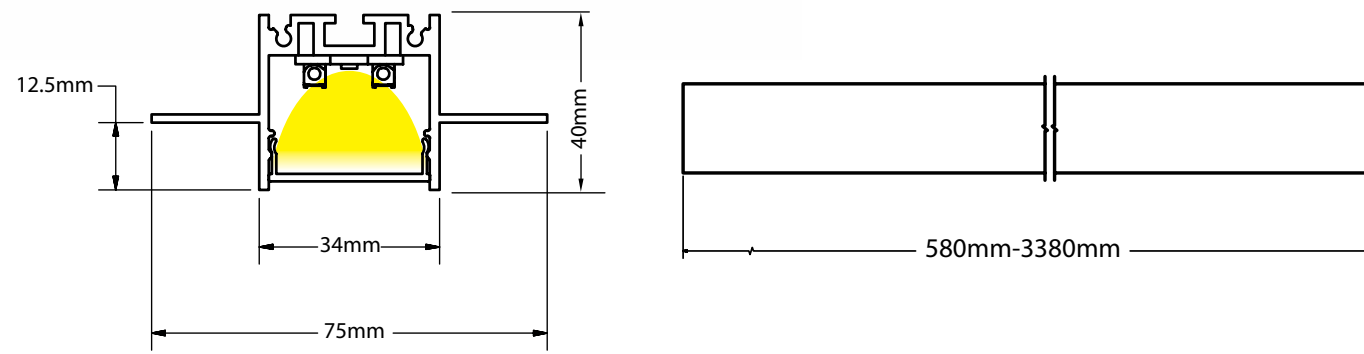

Fill in your code using the following items from the table.

Trimless Profile					
Code	Length	Driver	Kelvin	Set	Body Color
33	58 = 58cm	O = ON/OFF	3 = 3000K	E = HE	W = Sandy White
33	86 = 86cm	D = Dali	4 = 4000K	O = HO	B = Sandy Black
33	114 = 114cm				
33	142 = 142cm				
33	170 = 170cm				
33	198 = 198cm				
33	226 = 226cm				
33	254 = 254cm				
33	282 = 282cm				
33	310 = 310cm				
33	338 = 338cm				

Guide to Create your Code by Choosing : 33 - Length - Driver - Kelvin - Set - Body Color