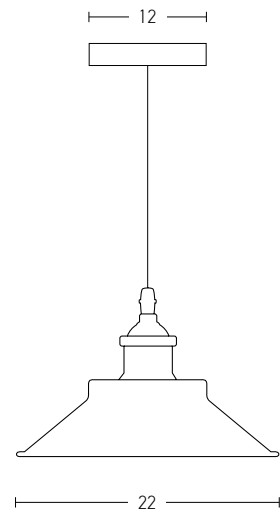

Indoor Lighting | Metal Collection

Bulb 1xE27
Power MAX 40W
Input 220-240V, 50/60Hz
Dimensions Ø: 22cm H: 14cm
Base Ø: 12cm H: 2cm
Material Metal
Special Feature 150cm Cable Adjustable
Color Black Matt - Bronze / **Code 1464**