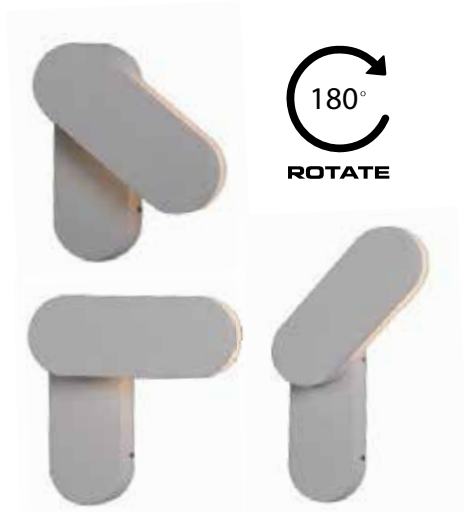

Power 9W
Input 220-240V, 50/60Hz
Color Temperature 3000K
Lumen 810Lm
Cri 80
IP 65
Dimensions L: 7.8cm W: 7cm H: 18.8cm
Material Aluminium - PC Diffuser
Special Feature Movable
Color Sandy White / **Code E198**