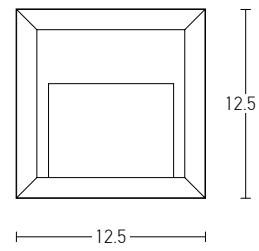

Power 1.5W
Input 220-240V, 50/60Hz
Color Temperature 3000K
Lumen 120Lm
Cri 80
IP 65
Dimensions L: 2.5cm W: 12.5cm H: 12.5cm
Material ABS
Color Graphite / **Code E230**