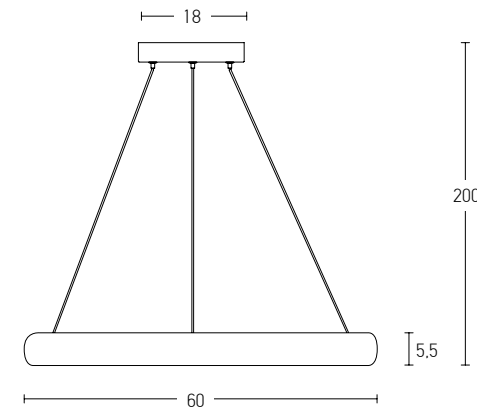

Power 50W
Input 220-240V, 50/60Hz
Color Temperature 3000K
Lumen 4000Lm
Cri 80
Dimensions Ø: 60cm H: 5.5cm
Base Ø: 18cm H: 3.5cm
Dimmable Triac ☐
Material Aluminium - Acrylic
Special Feature 200cm Cable Adjustable
Color Sandy Black / **Code 2052**
Color Sandy White / **Code 2053**
Color Brushed Gold Matt / **Code 2054**
Color Brushed Coffee / **Code 2055**