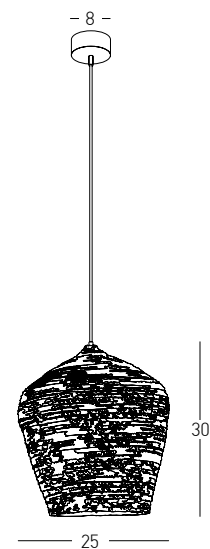

Bulb 1xE27 Led
Power MAX 20W
Input 220-240V, 50/60Hz
Dimensions Ø: 28cm H: 30cm
Base Ø: 8cm H: 3.5cm
Material Metal - Braided Wheat
Special Feature 200cm Black Fabric Cable Adjustable
Color Natural - Sandy Black / **Code 22163**