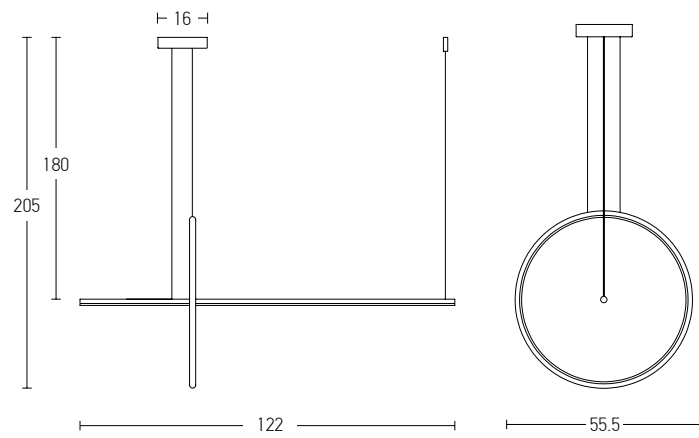

Power 48W
Input 220-240V, 50/60Hz
Color Temperature 3000K
Lumen 3600Lm
Cri 80
Dimensions Ø: 55.5cm L: 122cm H: 205cm
Base Ø: 16cm H: 3.5cm
Dimmable
Material Aluminium - Acrylic
Special Feature Step Dimming 10%-40%-100%
Profile Ø: 2cm
Color Black Matt / **Code 20128**