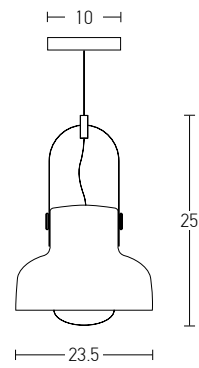

Bulb 1xE27
Power MAX 40W
Input 220-240V, 50/60Hz
Dimensions Ø: 16cm H: 31cm
Base Ø: 10cm H: 2cm
Material Metal - Aluminium
Special Feature 150cm Cable Adjustable
Color Black Matt / **Code 18192**
Color White Matt / **Code 18193**

Bulb 1xE27
Power MAX 40W
Input 220-240V, 50/60Hz
Dimensions Ø: 23.5cm H: 25cm
Base Ø: 10cm H: 2cm
Material Metal - Aluminium
Special Feature 150cm Cable Adjustable
Color Black Matt / **Code 18191**
Color White Matt / **Code 18190**