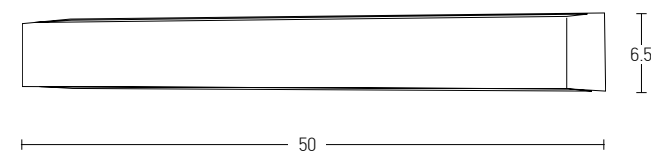

Power 30W
 Input 220-240V, 50/60Hz
 Color Temperature 3000K
 Lumen 2400Lm
 Cri 80
 IP 65
 Dimensions L: 7.5cm W: 50cm H: 6.5cm
 Material Aluminium - Tempered Glass
 Special Feature Up - Down Light
 Color Graphite / **Code E227**