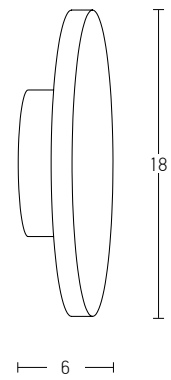

Indoor Led Wall Lighting

Power 6W
Input 220-240V, 50/60Hz
Color Temperature 3000K
Lumen 420Lm
Cri 80
Dimensions Ø: 18cm L: 6cm
Non Dimmable ☐
Material Metal - Acrylic
Color Brushed Brass / **Code 20349**