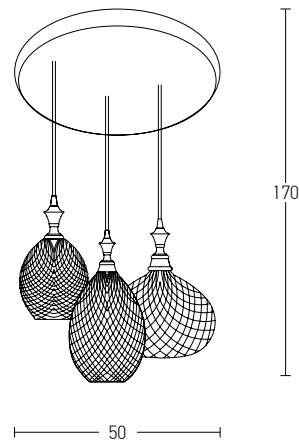

Bulb 4xE27
Power MAX 40W
Input 220-240V, 50/60Hz
Dimensions L: 105cm H: 170cm
Base L: 105cm W: 6.5cm H: 2.7cm
Material Metal - Glass
Special Feature 120cm Fabric Cable Adjustable
Color Black Matt - Smoked Grey / **Code 19240**

Bulb 3xE27
Power MAX 40W
Input 220-240V, 50/60Hz
Dimensions Ø: 50cm H: 170cm
Base Ø: 50cm H: 3cm
Material Metal - Glass
Special Feature 120cm Fabric Cable Adjustable
Color Black Matt - Smoked Grey / **Code 19241**