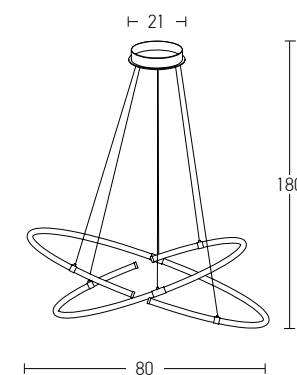

Power 90W
Input 220-240V, 50/60Hz
Color Temperature 3000K
Lumen 5850Lm
Cri 80
Dimensions L: 80cm W: 40cm
Base Ø: 21cm H: 5cm
Non Dimmable ☒
Material Metal - PC Diffuser
Special Feature 160cm Cable Adjustable
Tube Ø: 2cm
Color Opal - Chrome / **Code 1953**