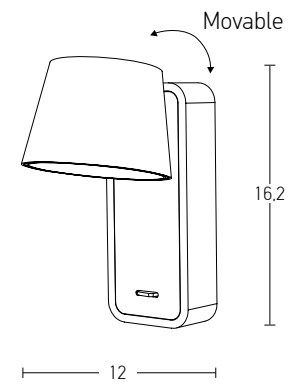

Power 7W
Input 220-240V, 50/60Hz
Color Temperature 3000K
Lumen 595Lm
Cri 80
Dimensions L: 12cm W: 6cm H: 16.2cm
Base L: 3cm W: 6cm H: 15cm
Non Dimmable ☒
Switch On/Off
Material Metal - Aluminium
Special Feature Shade Ø: 8.5cm H: 6.5cm
Movable Shade
Color Sandy White - Natural Wood / **Code H62**
Sandy Black - Brown Wood / **Code H61**