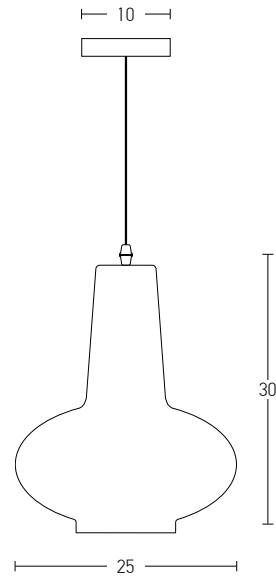

Bulb 1xE27
Power MAX 40W
Input 220-240V, 50/60Hz
Dimensions Ø: 25cm H: 30cm
Base Ø: 10cm H: 2cm
Material Metal - Glass
Special Feature 150cm Cable Adjustable
Color Chrome Glass / **Code 17053**