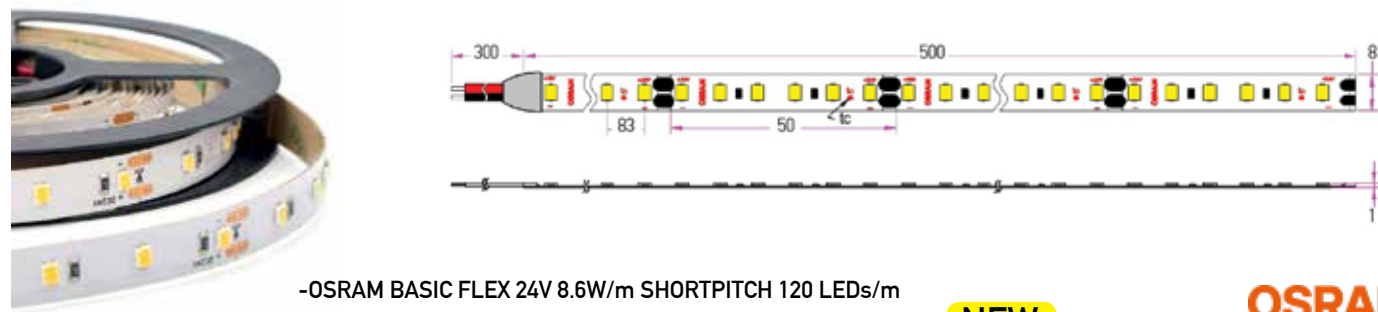

-OSRAM BASIC FLEX 24V 8.6W/m SHORTPITCH 120 LEDs/m

NEW **OSRAM**
Less Wattage Better Efficiency

Code	IP	Kelvin	CRI	Watt	Lm/m
4062172231459	20	2700	85	8.6W/m	980
4062172231473	20	3000	85	8.6W/m	1020
4062172231497	20	4000	85	8.6W/m	1050
4062172231893	65	2700	85	8.6W/m	910
4062172231916	65	3000	85	8.6W/m	950
4062172231930	65	4000	85	8.6W/m	975

Lumen Efficiency	110Lm/W	5 YEARS GUARANTEE
SDCM	3	
Ra	85	
LEDs/m	120	
Voltage	DC24V	
Width	IP20 8mm IP65 10.3mm	
Unit cut	50mm	
Life Span	30000H	
Waterproof Rate	IP20 + IP65	

Dimming Options

1. DALI Dimming : Dali Driver 24V + Switch DALI MCU . Suitable with Drivers to Page : 701
2. BLUETOOTH Dimming : Element Driver 24V+OT BLE (CASAMBI App) . Suitable with Drivers to Page : 700
3. PHASECUT Dimming : Suitable with PhaseCut Drivers to Page : 701
4. 1-10 Dimming : 1-10 Driver 24V . Suitable with 1-10V Drivers to Page : 701
5. PUSH BUTTON Dimming : Dali Driver 24V to Page : 701