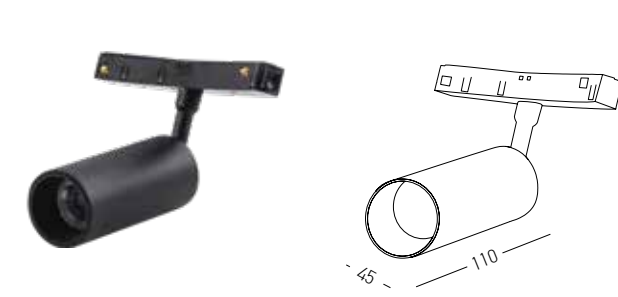

Power 8W
Input 48V
Color Temperature 3000K
Lumen 780Lm
Cri 80
Dimensions Curved: 1200mm Ø: 45mm L: 110mm
Beam Angle 36°
DALI Dimmable ☐
Material Aluminium - Acrylic
Color Sandy Black / **Code 22106**

Power 2W
Input 48V
Color Temperature 3000K
Lumen 170Lm
Cri 80
Dimensions Curved: 1200mm L: 30mm W: 23mm H: 45mm
Beam Angle 25°
Non Dimmable ☒
Material Acrylic
Color Sandy Black / **Code 22107**