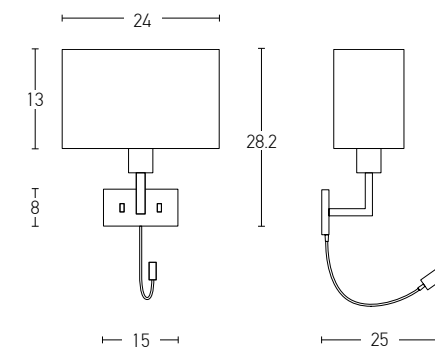

Led 3W
Bulb 1xE27
Power MAX 40W
Input 220-240V, 50/60Hz
Color Temperature 3000K
Lumen 595Lm
Cri 80
Dimensions L: 25cm W: 24cm H: 28.2cm
Base W: 15cm H: 8cm
Non Dimmable ☒
Switch 2 On/Off
Material Metal - Fabric Shade
Special Feature Shade L: 16.4cm W: 24cm H: 13cm
Stick Ø: 3x27cm
Color Chrome - Light Beige / **Code H51**