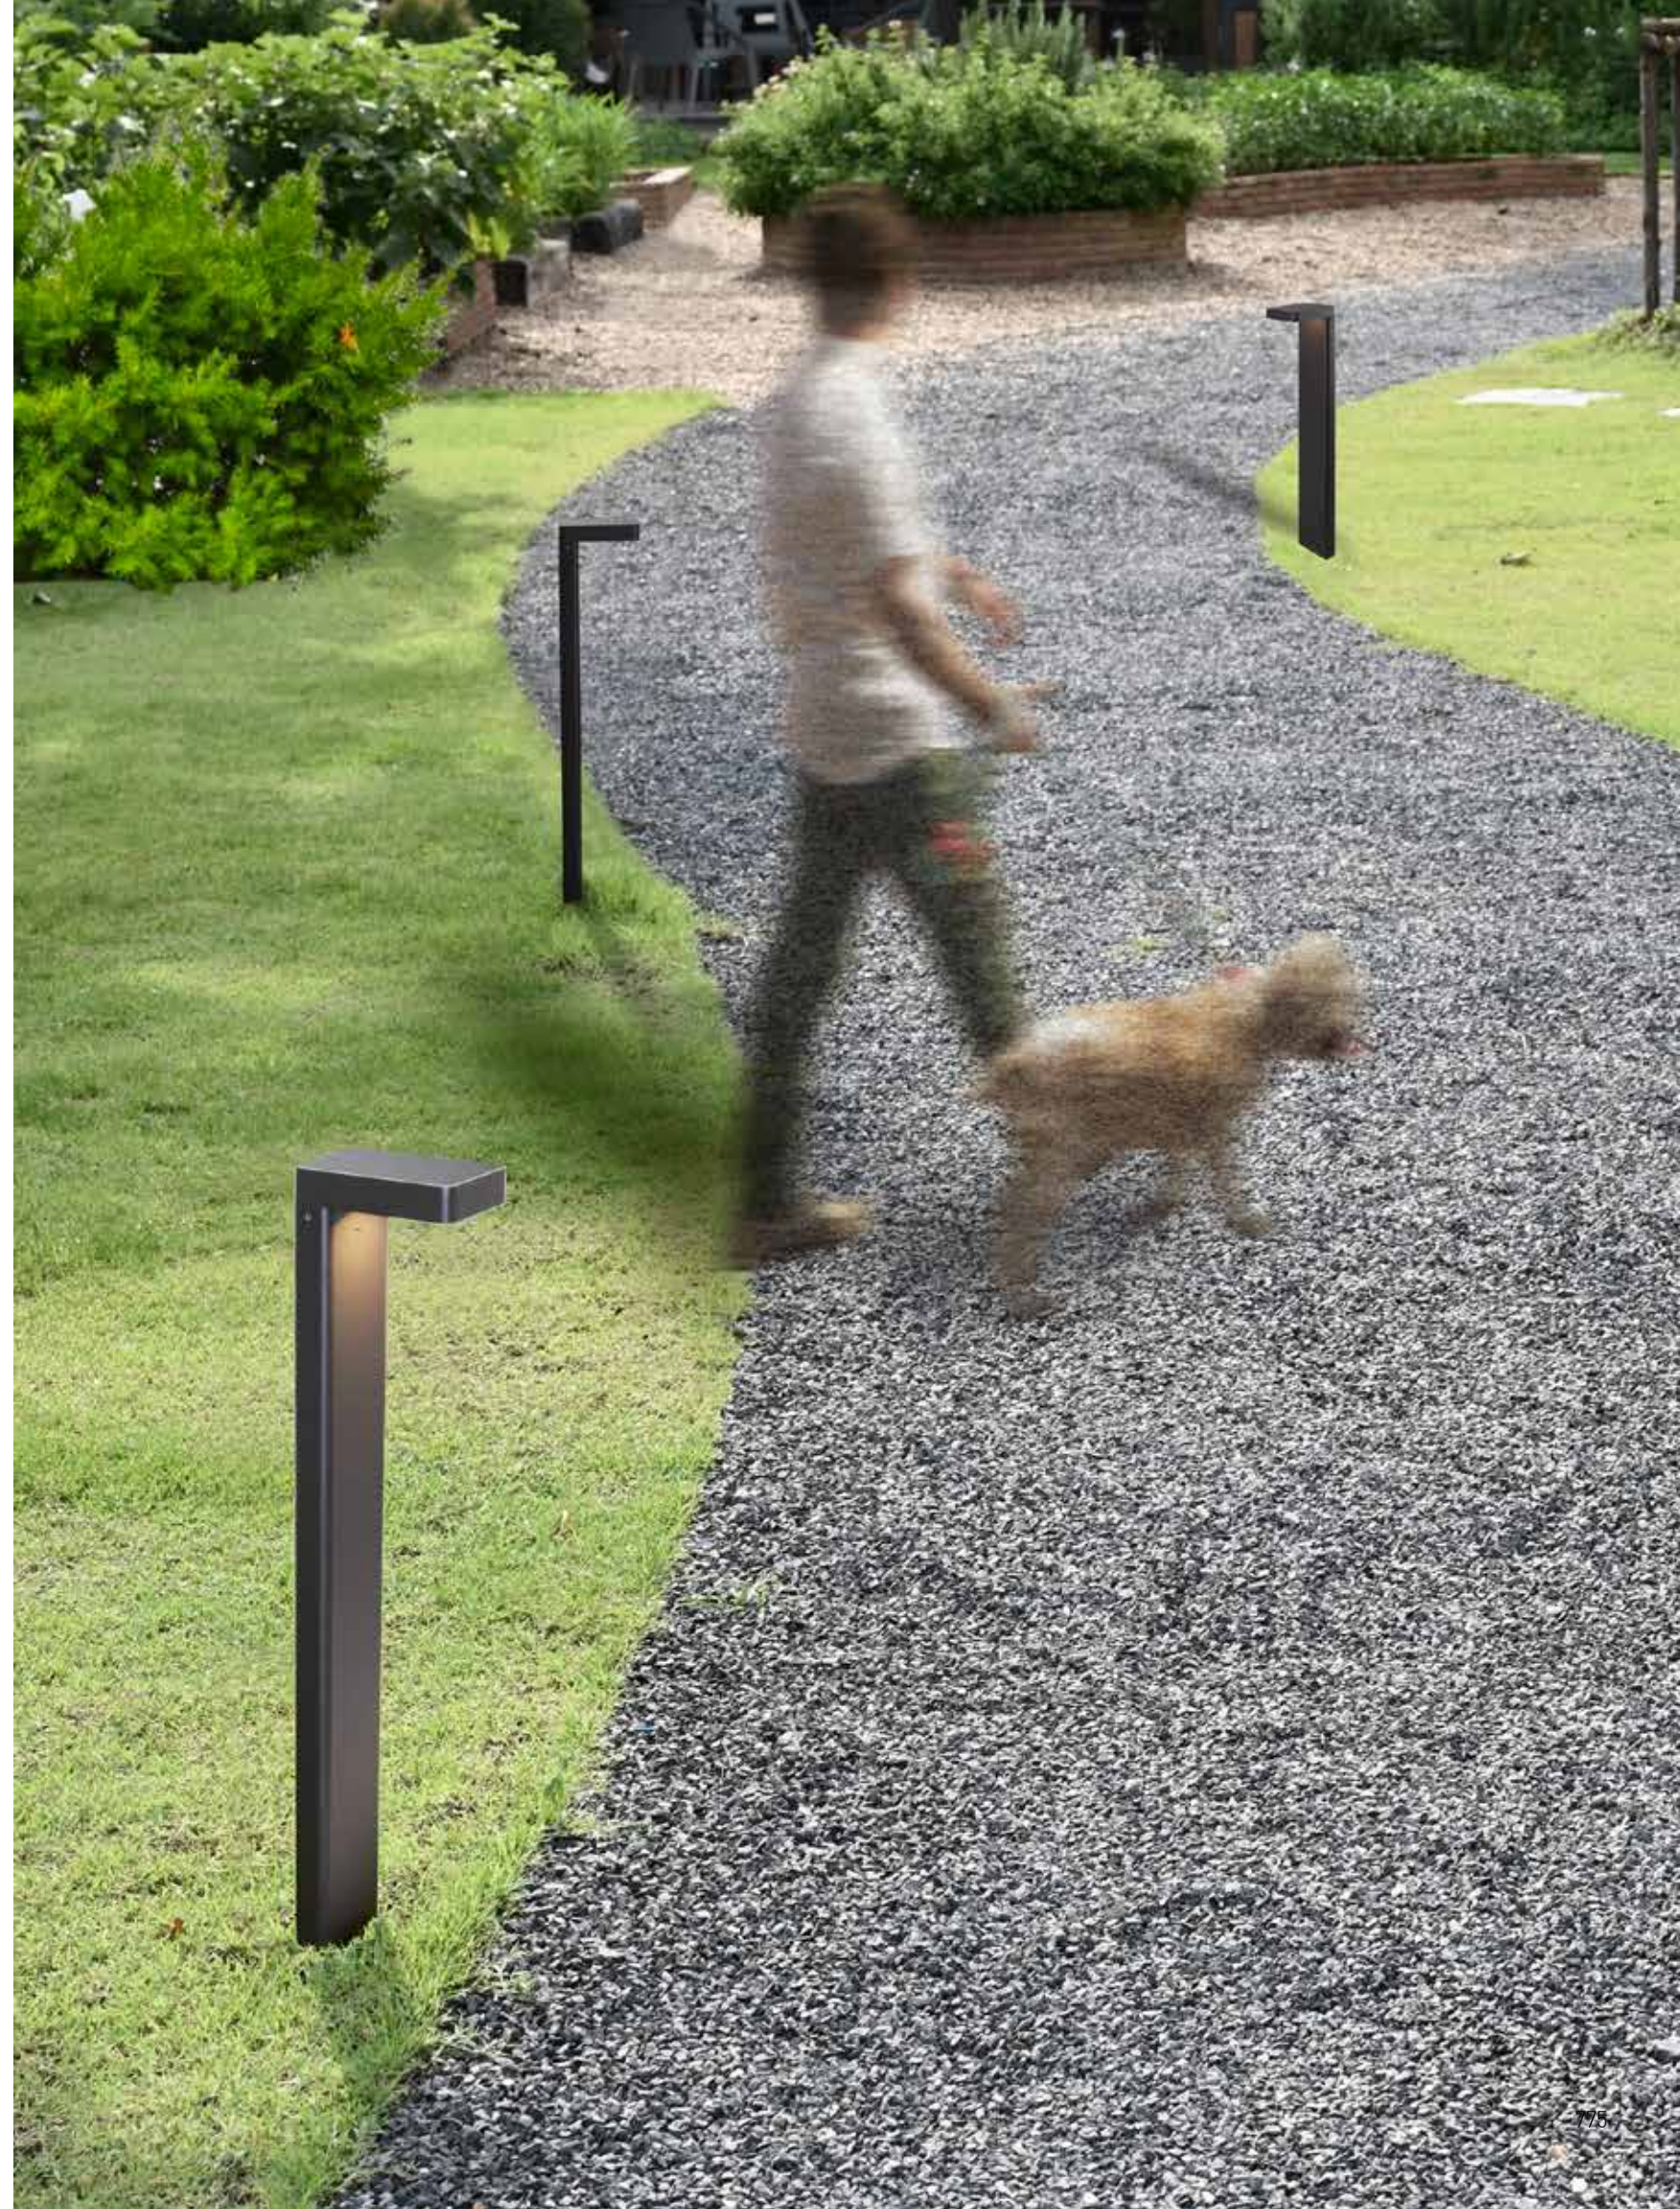

Power 9W
Input 220-240V, 50/60Hz
Color Temperature 3000K
Lumen 1200Lm
Cri 90
IP 54
Dimensions Ø: 9cm H: 65cm
Beam Angle 120°
Material Aluminum - Tempered Glass
Color Graphite / **Code E298**