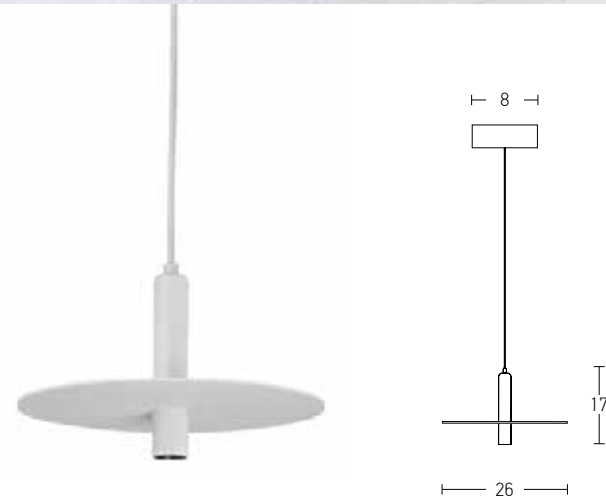

Power	7W
Input	220-240V, 50/60Hz
Color Temperature	3000K
Lumen	840Lm
Cri	80
Dimensions	Ø: 26cm H: 17cm
Base	Ø: 8cm H: 3.5cm
Non Dimmable	☒
Material	Metal - Aluminium
Special Feature	200cm Cable Adjustable
Color	Sandy Black / Code 18139-B Sandy White / Code 18139-W