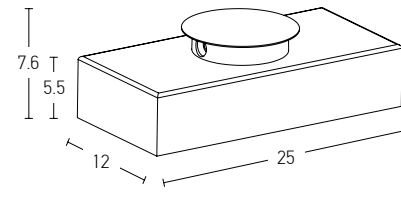

Design your own Lighting

Power 3W
Input 24V
Color Temperature 3000K
Lumen 285Lm
Cri 80
Dimensions Ø: 10cm H: 7.6cm
Dimmable Triac ☐
Material Aluminium - PC Diffuser
Special Feature Plug & Play With Jack System
Color Sandy Black / **Code 19152**
Sandy White / **Code 19151**

Ceiling / Wall Base for 24V Light System

Power 200W
Input 220-240V, 50/60Hz
Output 24V
Dimensions L: 25cm W: 12cm H: 7.6cm
Non Dimmable ☒
Material Aluminium
Driver Included
Special Feature Plug & Play With Jack System
Color Sandy Black / **Code 20139**

Ceiling / Wall Base for 24V Light System

Power 150W
Input 220-240V, 50/60Hz
Output 24V
Dimensions Ø: 15.5cm H: 7.6cm
Non Dimmable ☒
Material Aluminium
Driver Included
Special Feature Plug & Play With Jack System
Color Sandy Black / **Code 20140**

Ceiling / Wall Base for 24V Light System

Power 100W
Input 220-240V, 50/60Hz
Output 24V
Dimensions Ø: 15.5cm H: 7.6cm
Non Dimmable ☒
Material Aluminium
Driver Included
Special Feature Plug & Play With Jack System
Color Sandy Black / **Code 19154**
Sandy White / **Code 19153**

Ceiling / Wall Base for 24V Light System

Power 100W
Input 220-240V, 50/60Hz
Output 24V
Dimensions Ø: 15.5cm H: 7.6cm
Dimmable Triac ☐
Material Aluminium
Driver Included
Special Feature Plug & Play With Jack System
Remote Control Included

Color Sandy Black / **Code 19156**
Sandy White / **Code 19155**