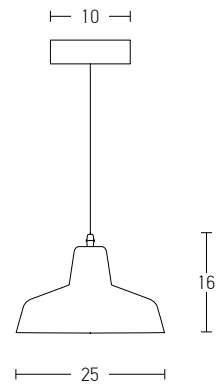

Bulb 1xE27
Power MAX 40W
Input 220-240V, 50/60Hz
Dimensions Ø: 25cm H: 16cm
Base Ø: 10cm H: 2.5cm
Material Concrete
Special Feature 120cm Cable Adjustable
Color Concrete - Chrome Base / **Code 1655**