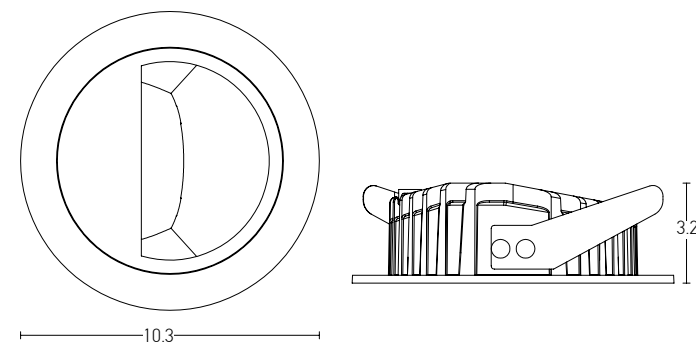

Wall Washer

Power	8W
Input	220-240V, 50/60Hz
Color Temperature	3000K
Lumen	388Lm
Cri	80
IP	54
Dimensions	Ø: 10.3cm H: 3.2cm
Cutting Hole	Ø: 8.5cm
Beam Angle	20°
Non Dimmable	☒
Material	Aluminium
Depth Required	∏: 3.5cm
Driver	Included (250mA)
Color	White / Code S072