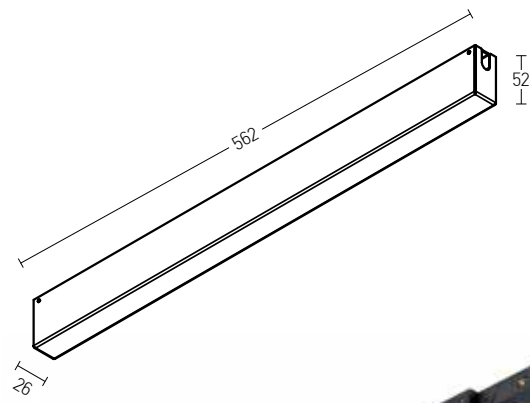

Ceiling Drivers