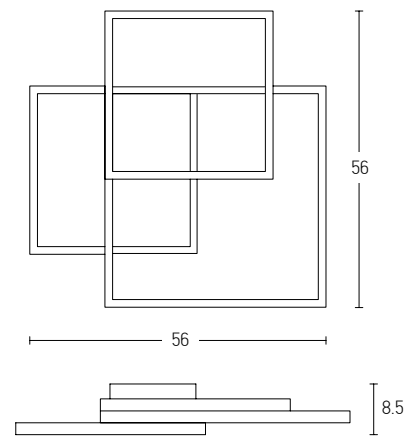

Indoor Led Lighting