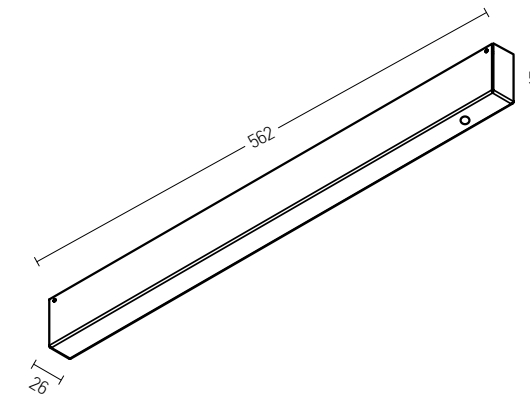

Surface Mount Base with Driver for Surface Magnetic Track

Power 150W
Input 220-240 , 50-60Hz
Output 48V
Special Feature Included 48V Feeder
Color Sandy White
Guarantee 5Years

ON-OFF / Code 20307-W
DALI KIT / Code 20309-W
PUSH BUTTON KIT / Code 20311-W
BLUETOOTH KIT / Code 20313-W