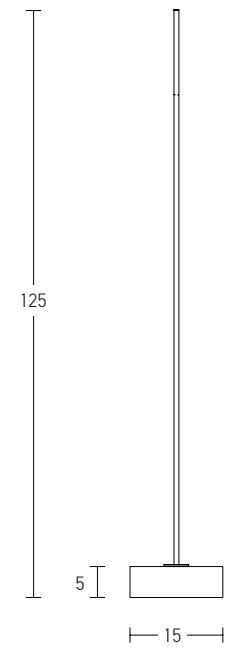

Power 15W
Input 220-240V, 50/60Hz
Color Temperature 3000K
Lumen 1200Lm
Cri 80
Dimensions H: 125cm
Base L: 15cm W: 15cm H: 5cm
Non Dimmable ☒
Material Aluminium
Special Feature 120cm Cable Available
Movable
Color Black Matt / **Code 20147**