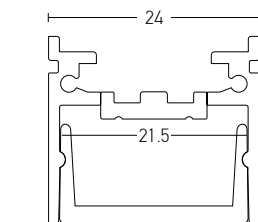

2m Profile + Opal PC Cover, Aluminium