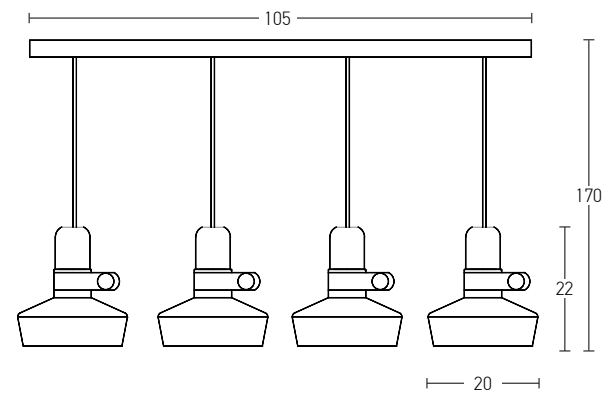

Bulb 4xE27
Power MAX 40W
Input 220-240V, 50/60Hz
Dimensions Ø: 20cm L: 105cm H: 170cm
Base L: 105cm W: 6.5cm H: 2.7cm
Material Metal - Leather - Wood
Special Feature 150cm Cable Adjustable
Color Black Matt / **Code 1993-B**
Color White Matt / **Code 1993-W**