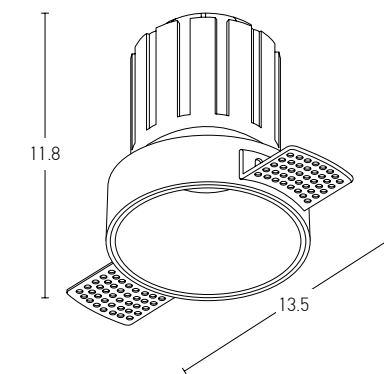

Power 15W
Input 220-240V, 50/60Hz
Color Temperature 3000K
Lumen 1125Lm
Cri 90
Dimensions Ø: 8.2cm W: 13.5cm H: 11.8cm
Cutting Hole Ø: 8.2cm
Beam Angle 36°
Non Dimmable ☒
Material Aluminium
Depth Required 12cm
Driver Included (350mA)
Color Sandy Black / **Code S097-B**
Copper Matt / **Code S097-C**
Gold Matt / **Code S097-G**