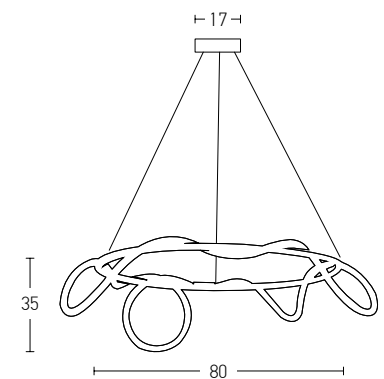

Power 60W
Input 220-240V, 50/60Hz
Color Temperature 3000K
Lumen 3600Lm
Cri 80
Dimensions Ø: 80cm H: 35cm
Base Ø: 17cm H: 5cm
Non Dimmable ☒
Material Metal - Silicon
Special Feature 360° Lighting Tube Ø: 2.4cm
190cm Cable Adjustable
Color Gold Matt / **Code 19261**