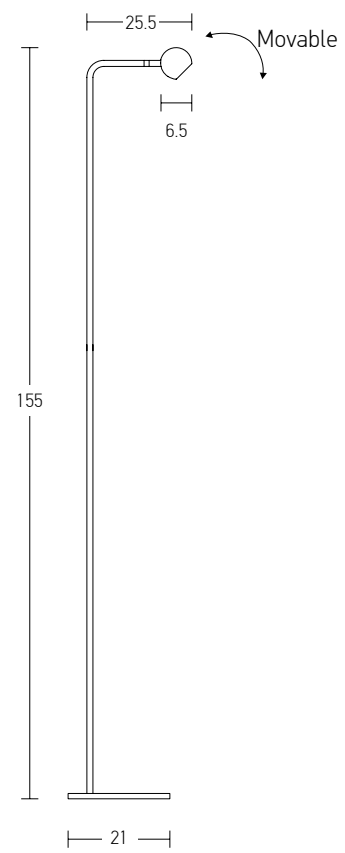

Power 5W
Input 220-240V, 50/60Hz
Color Temperature 3000K
Lumen 400Lm
Cri 80
Dimensions Ø: 21cm H: 155cm
Base Ø: 21cm H: 1cm
Non Dimmable ☒
Material Metal - Aluminium
Special Feature 150cm Cable Available
Lamp Ø: 6.5cm
Movable
Color Sandy Black / Code 20109