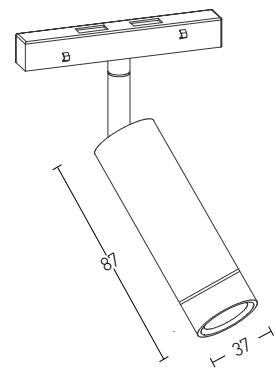

Power 7W
Input 48V
Color Temperature 3000K
Lumen 770Lm
Cri 80
Dimensions Ø: 37mm H: 87mm
Beam Angle 32°
Non Dimmable ☒
Material Aluminium
Color 3000K Sandy Black / **Code 20402-B**
Color 3000K Sandy White / **Code 20403-W**
CREE ⇄