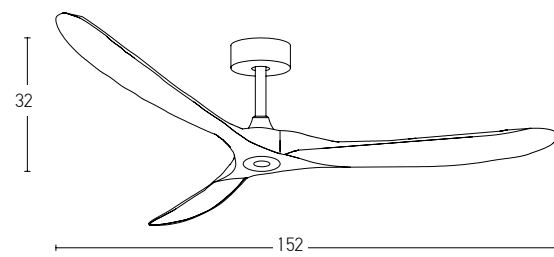

Led Light Source Without Light
Input 220-240V, 50/60Hz
dB 20
Dimensions 60" Ø: 152cm H: 32-44.5cm
Air Flow 211.7m³ min
Night Mode Time Setting 2h / 4h / 8h
Material Metal - Wood
Special Feature 2 Down Rods 12.5-25cm
Summer & Winter Function
Possibility of Installation on a Sloping Roof - 20°
Motor Feature DC Motor 55W
5 Speeds
Color Black Matt - Solid Wood Blades / **Code 20259**