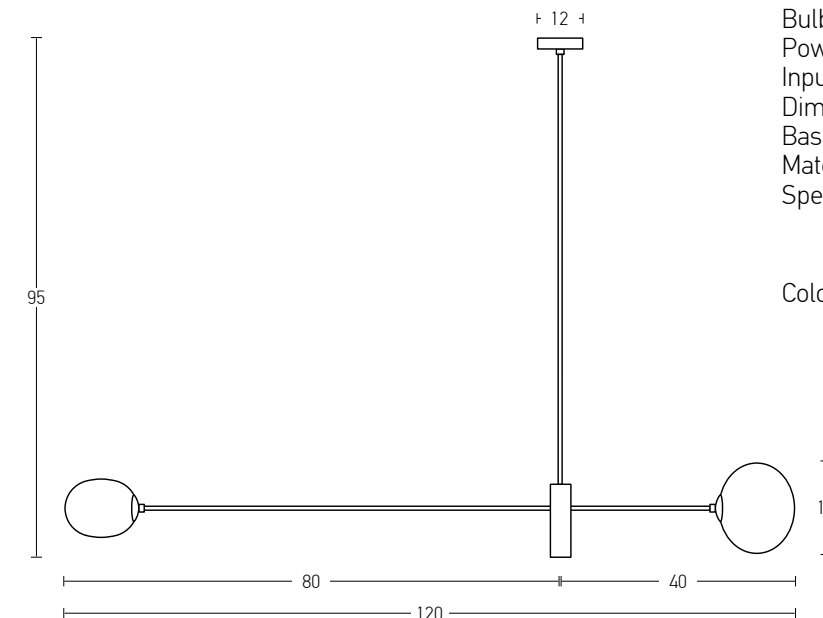

Bulb
Power
Input
Dimensions
Base
Material
Special Feature
Color

2xG9 Led
MAX 9W
220-240V, 50/60Hz
L: 120cm W: 18cm H: 95cm
Ø: 12cm H: 2.5cm
Metal - Brass - Opal Glass
Standard Length
Glass Ø: 18cm
Glass Ø: 9cm
Sandy Black - Painted Gold / **Code 22267**