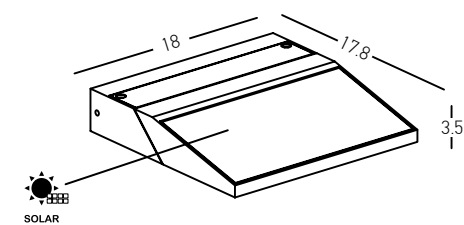

Power	2W
Input	220-240V, 50/60Hz
Color Temperature	3000K
Lumen	250Lm
Cri	82
IP	65
Dimensions	L: 17.8cm W: 18cm H: 3.5
Material	Aluminum - Tempered Glass
Special Feature	Solar Panel 3 Different Ways of Lighting Sense Distance 3 - 5m Rotate 180°
Color	Graphite / Code E303