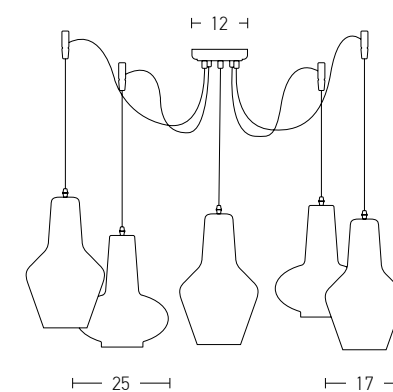

Bulb 5xE27
Power MAX 40W
Input 220-240V, 50/60Hz
Base Ø: 12cm H: 2.5cm
Material Metal - Glass
Special Feature 150cm Cable Adjustable
4 Hanging Accessories Included
Color Black Matt - Chrome Glass / **Code 17150**