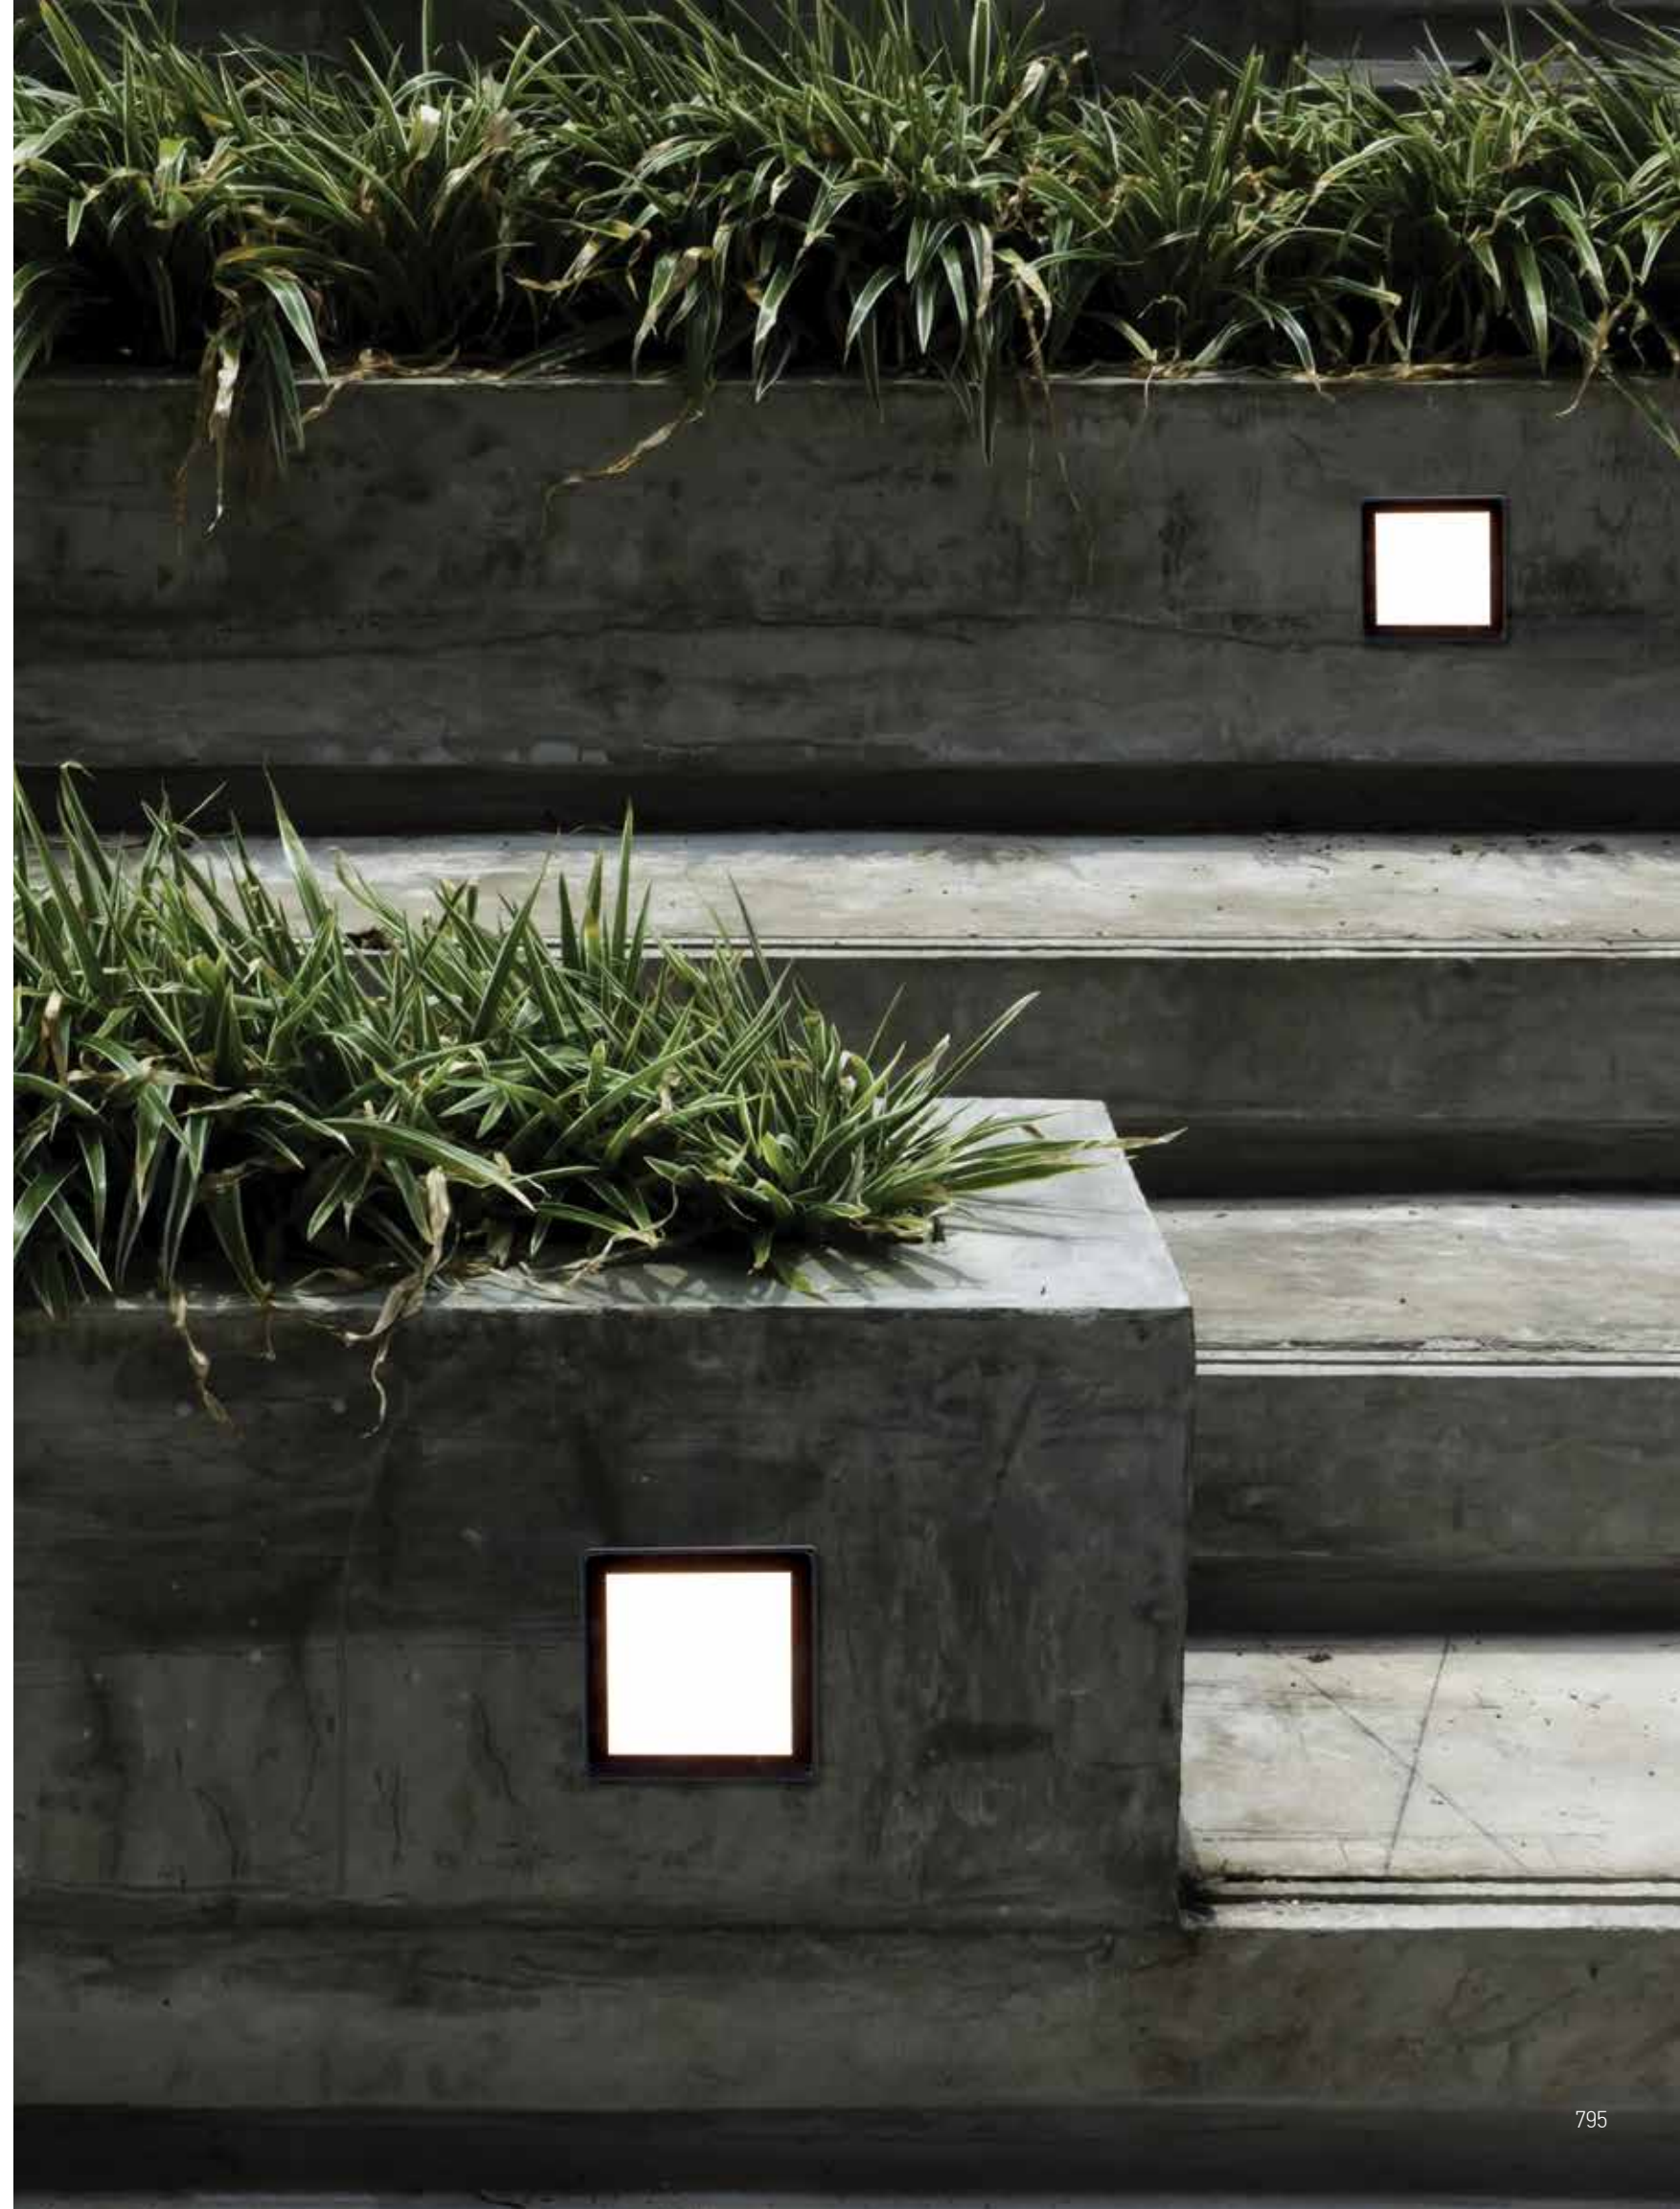

Power 4W
Input 220-240V, 50/60Hz
Color Temperature 3000K
Lumen 300Lm
Cri 80
IP 65
Dimensions L: 9cm W: 9cm H: 4.1cm
Recessed Mounting Box L: 7.3cm W: 7.3cm (Included)
Depth 6cm
Material Aluminium - Tempered Glass
Color Graphite / **Code E248**