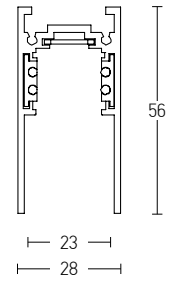

SURFACE Curved Track

Dimensions Ø: 900mm
L: 942.5mm
Material Aluminum
Color Sandy Black
Code 22097