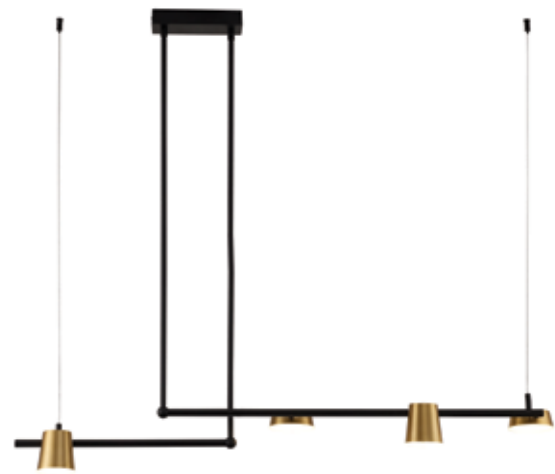

Indoor Led Lighting

Power 28W
Input 220-240V, 50/60Hz
Color Temperature 3000K
Lumen 2240Lm
Cri 80
Dimensions L: 110cm H: 102cm
Base L: 24cm W: 6cm H: 3.5cm
Non Dimmable ☒
Material Metal - Aluminium - Acrylic
Special Feature Spot Ø: 7.5cm H: 8cm
Spot Ø: 9.5cm H: 4cm
Color Sandy Black - Gold Matt / **Code 2035**