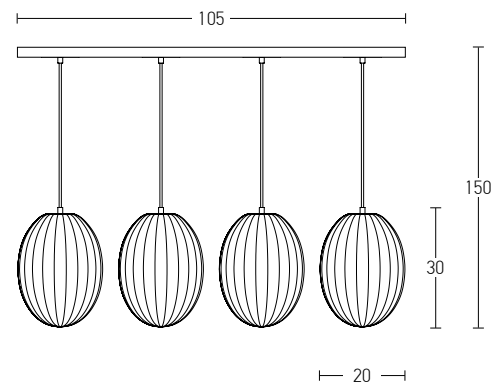

Bulb 1xE14
Power MAX 15W
Input 220-240V, 50/60Hz
Dimensions Ø: 20cm H: 30cm
Base Ø: 10cm H: 2cm
Material Metal - Glass
Special Feature 200cm Cable Adjustable
Color Champagne - Chrome / **Code 1982**
Color White - Chrome / **Code 1980**
Color Smoked Grey - Chrome / **Code 1981**

Bulb 4xE14
Power MAX 15W
Input 220-240V, 50/60Hz
Dimensions L: 105cm W: 20cm H: 150cm
Base L: 105cm W: 6.5cm H: 2.7cm
Material Metal - Glass
Special Feature 120cm Cable Adjustable
Color Black Matt - Smoked Grey / **Code 19243**