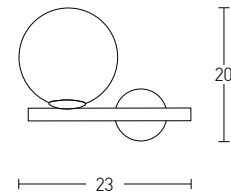

Bulb 1xE14 / 1xG9
Power MAX 15W / MAX 7W
Input 220-240V, 50/60Hz
Dimensions L: 17.5cm W: 33cm H: 21cm
Base Ø: 8cm H: 3cm
Material Metal - Opal Glass
Special Feature Opal Glass Ø: 15cm / Ø: 10cm
Color Gold Matt / **Code 1995**

Bulb 1xE14
Power MAX 15W
Input 220-240V, 50/60Hz
Dimensions L: 17.5cm W: 23cm H: 20cm
Base Ø: 8cm H: 2cm
Material Metal - Opal Glass
Special Feature Opal Glass Ø: 15cm
Color Gold Matt / **Code 1996**