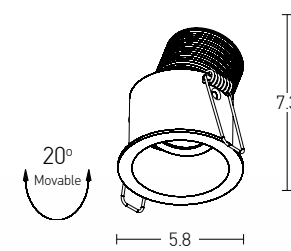

Power 1x7W COB LED
Input 20V / 350mA
Color Temperature 2700K
Lumen 630Lm
Cri 80
Dimensions Ø: 5.8cm H: 7.3cm
Beam Angle 15°
Cutting Hole Ø: 5cm
Material Aluminium
Suggested Driver LSCW350P for 1 Fixture
Special Feature Movable
Color Sandy White / **Code 180009**