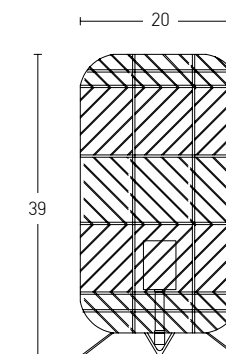

Bulb 1xE14
Power MAX 25W
Input 220-240V, 50/60Hz
Dimensions Ø: 20cm H: 39cm
Material Metal - Rattan
Special Feature 120cm Cable Available
Color Natural / **Code 20231**