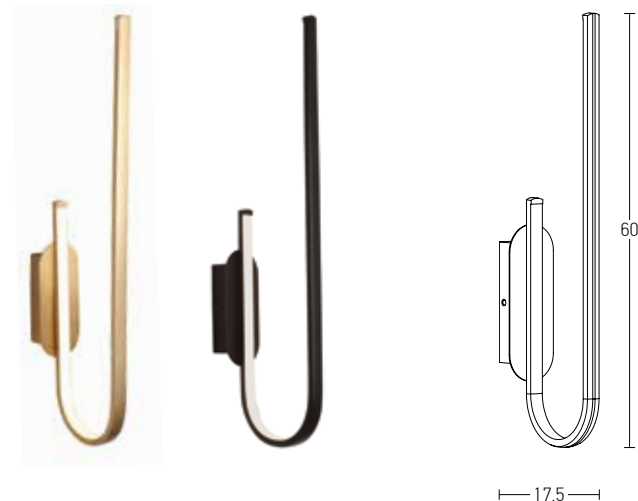

Power 18W
Input 220-240V, 50/60Hz
Color Temperature 3000K
Lumen 1440Lm
Cri 80
Dimensions L: 17.5cm W: 7.5cm H: 60cm
Base W: 7.5cm H: 20cm
Dimmable Triac ☐
Material Metal - Aluminium - Acrylic
Color Sandy Black / **Code 1936**
Color Gold Matt / **Code 1935**