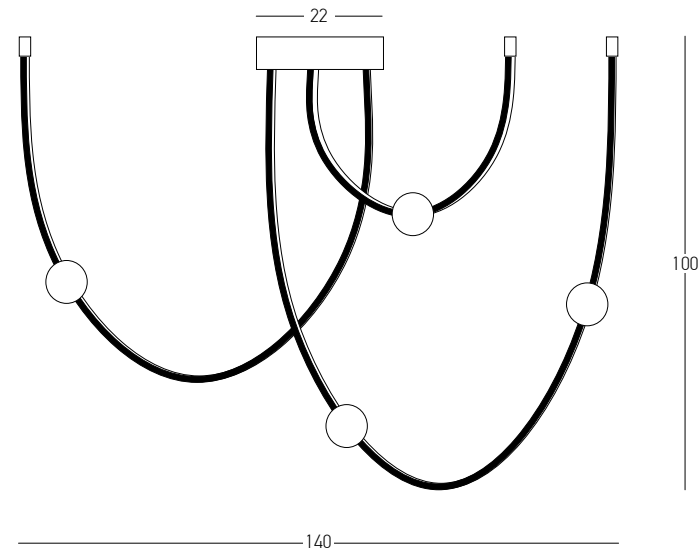

A great variety of units to choose from to compose the suitable luminaire for every space.

48V Soft Track Linear System

Explore more on page: 600

Zambelis
LIGHTS

Indoor Led Lighting

Power 18W
 Input 220-240V, 50/60Hz
 Color Temperature 3000K
 Lumen 1410Lm
 Cri 80
 Dimensions L: 100cm W: 10cm H: 82.5cm
 Base L: 20cm W: 6cm H: 3.5cm
 Dimmable Triac
 Material Aluminum - Silicon - Opal Glass
 Special Feature Opal Glass Ø: 10cm
 Color Black Matt / **Code 22249**
 Color Gold Matt / **Code 22250**