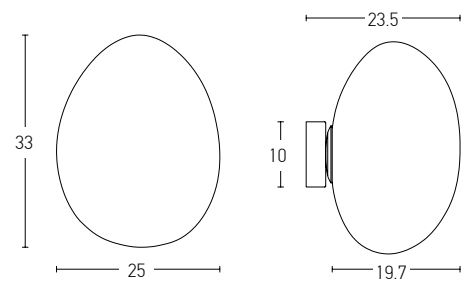

Power 5W
Input 220-240V, 50/60Hz
Color Temperature 3000K
Lumen 400Lm
Cri 80
Dimensions L: 23.5cm W: 25cm H: 33cm
Base Ø: 10cm H: 3cm
Non Dimmable ☒
Material Metal - Opal Glass
Color White / **Code 20136**