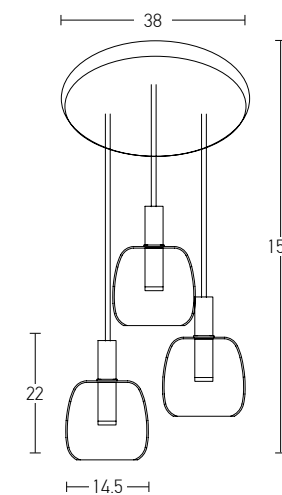

Power 3x5W
Input 220-240V, 50/60Hz
Color Temperature 3000K
Lumen 1350Lm
Cri 80
Dimensions Ø: 38cm H: 150cm
Base Ø: 38cm H: 2.5cm
Non Dimmable ☒
Material Aluminium - Glass - Acrylic
Special Feature 125cm Cable Adjustable
Color Black Matt - Smoked Grey / **Code 1971**