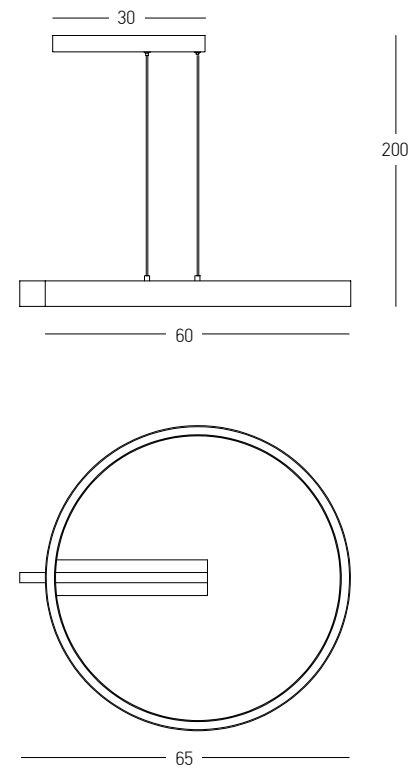

Power 41W
Input 220-240V, 50/60Hz
Color Temperature 3000K
Lumen 4200Lm
Cri 80
Dimensions Ø: 60cm W: 65cm H: 200cm
Base L: 30cm W: 7cm H: 3,5cm
Dimmable Triac ☐
Material Metal - Aluminium - Acrylic
Special Feature 200cm Cable Adjustable
Profile 2.2x5.3cm
Color Sandy Black - Gold Matt / **Code 22011**