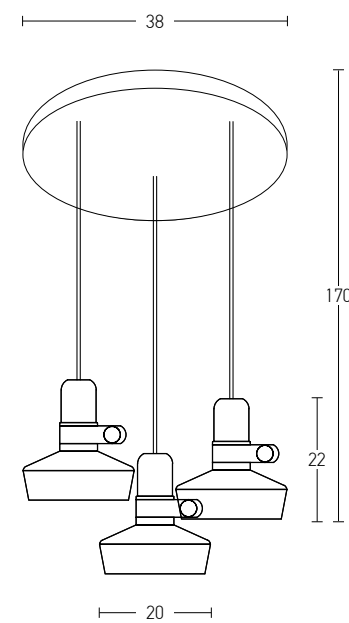

Bulb 3xE27
Power MAX 40W
Input 220-240V, 50/60Hz
Dimensions Ø: 38cm H: 170cm
Base Ø: 38cm H: 2.5cm
Material Metal - Leather - Wood
Special Feature 150cm Cable Adjustable
Color Black Matt / **Code 1994-B**
Color White Matt / **Code 1994-W**