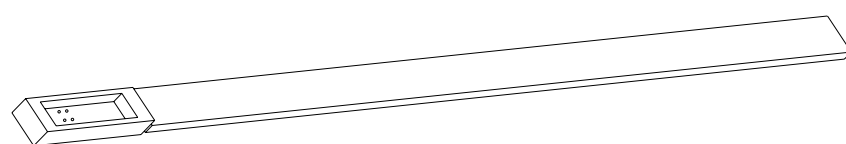

Soft Track : 10m
Color Black / Code 20280

Power 7W
Input 48V
Color Temperature 3000K
Lumen 770Lm
Cri 90
Stick Ø: 3.5cm H: 9.5cm
Base W: 11.4cm H: 2.8cm L: 2.3cm
Beam Angle 24°
Material Aluminium
Special Feature Movable
Color Sandy Black / **Code 20275**
OSRAM