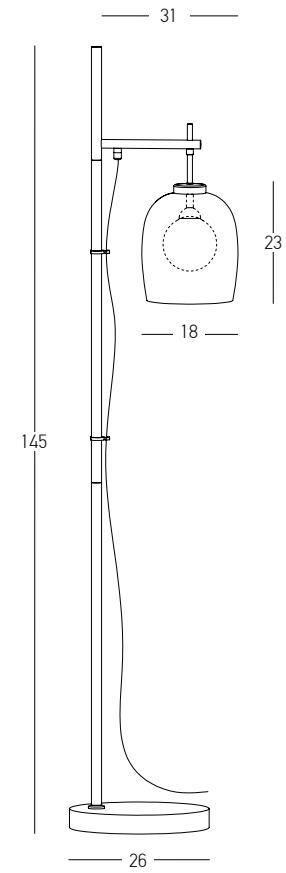

Bulb 1xG9 Led
Power MAX 5W
Input 220-240V, 50/60Hz
Dimensions L: 31cm W: 26cm H: 145cm
Smoked Glass Ø: 18cm H: 20cm
Base Ø: 26cm W: 3.5cm
Material Metal - Smoked Glass Outside
Opal Glass Inside - Black Marble Base
Special Feature 150cm Cable Available
Opal Glass Ø: 10cm
Color Sandy Black - Black Marble / **Code 22053**