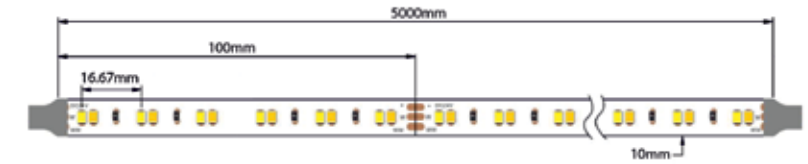

-LED STRIP TW (2700K-6500K) CRI 90

Code	IP	Kelvin	CRI	Watt	Lm/m
LS06	20	2700	90	12W/m	816
		6500	90	12W/m	1050
		2700+6500	90	24W/m	1866

Lumen Efficiency 78Lm/W
SDCM 3
Ra 90
LEDs/m 120
Voltage DC24V
Width 10mm
Unit cut 100mm
Life Span 20000H
Waterproof Rate IP20

Dimming Options

1. BLUETOOTH Dimming : Dali ELEMENT Driver 24V +OT BLE (CASAMBI App) . Suitable with Drivers to Page : 700-701