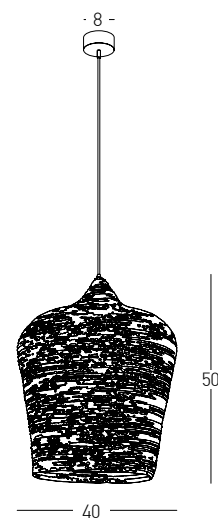

Bulb 1xE27 Led
Power MAX 20W
Input 220-240V, 50/60Hz
Dimensions Ø: 45cm H: 50cm
Base Ø: 8cm H: 3.5cm
Material Metal - Braided Wheat
Special Feature 200cm Black Fabric Cable Adjustable
Color Natural - Sandy Black / **Code 22161**

Bulb 1xE27 Led
Power MAX 20W
Input 220-240V, 50/60Hz
Dimensions Ø: 40cm H: 50cm
Base Ø: 8cm H: 3.5cm
Material Metal - Braided Wheat
Special Feature 200cm Black Fabric Cable Adjustable
Color Natural - Sandy Black / **Code 22162**

Bulb 1xE27 Led
Power MAX 20W
Input 220-240V, 50/60Hz
Dimensions Ø: 108cm H: 35cm
Base Ø: 8cm H: 3.5cm
Material Metal - Braided Wheat
Special Feature 200cm Black Fabric Cable Adjustable
Color Natural - Sandy Black / **Code 22169**