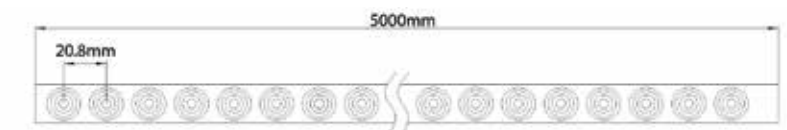

-LED STRIP 24V 18W/m with OPTICS 20° x 45°

Code	IP	Kelvin	CRI	Watt	Lm/m
LS11	67	4000	90	18W/m	1597

Lumen Efficiency 103Lm/W
SDCM 3
Ra 90
LEDs/m 48
Voltage DC24V
Width 18.5mm
Unit cut 125mm
Life Span 50000H
Waterproof Rate IP67