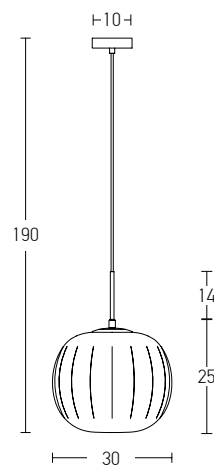

Bulb 1xE27
Power MAX 40W
Input 220-240V, 50/60Hz
Dimensions Ø: 30cm H: 39cm
Base Ø: 10cm H: 2.5cm
Glass Ø: 30cm H: 25cm
Material Metal - Opal Glass
Special Feature 150cm Cable Adjustable
Color Gold Matt / **Code 20124**
Color White Matt / **Code 20125**