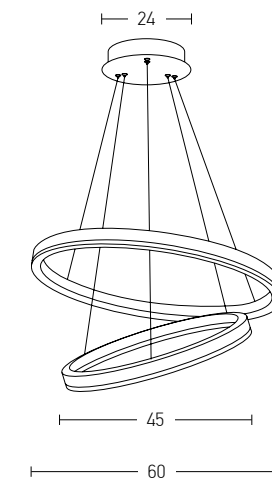

Indoor Led Lighting

Power 60W
Input 220-240V, 50/60Hz
Color Temperature 3000K
Lumen 4800Lm
Cri 80
Dimensions Ø: 45cm / Ø: 60cm
Base Ø: 24cm H: 4cm
Dimmable Triac ☐
Material Metal - Aluminium - Acrylic
Special Feature 110cm Cable Adjustable
Profile 2x3.5cm
Color Black Matt / **Code 1616**