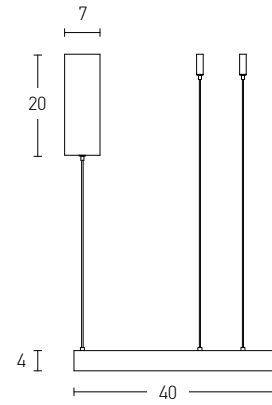

Model Finishing

Brushed Gold Matt

Brushed Coffee

Sandy White

Sandy Black

Indoor Led Lighting

Power 25W
 Input 220-240V, 50/60Hz
 Color Temperature 3000K
 Lumen 2000Lm
 Cri 80
 Dimensions Ø: 40cm H: 4cm
 Base Ø: 7cm H: 20cm
 Dimmable Triac
 Material Aluminium - Acrylic
 Special Feature 210cm Cable Adjustable
 Profile 4x2cm
 Color Brushed Gold Matt / **Code 2005**