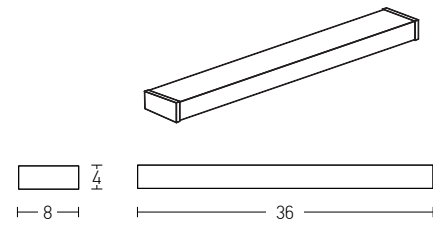

Power 12W
Input 220-240V, 50/60Hz
Color Temperature 3000K
Lumen 1100Lm
Cri 80
Dimensions L: 8cm W: 36cm H: 4cm
Non Dimmable ☒
Material Aluminium - Acrylic
Special Feature IP 44
Color Chrome / **Code 180043**