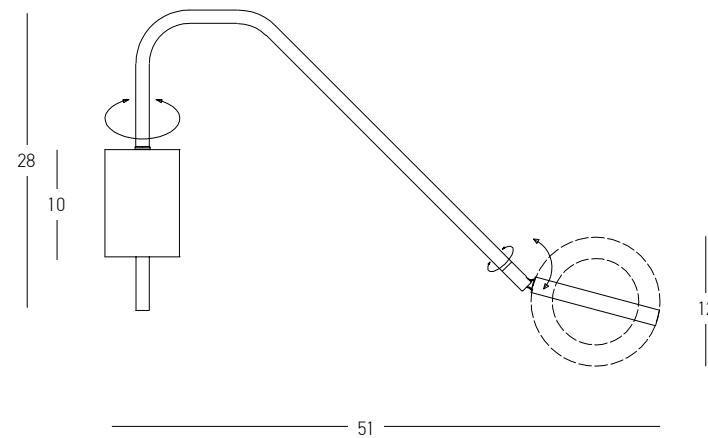

Indoor Led Lighting

Power	7W
Input	220-240V, 50/60Hz
Color Temperature	3000K
Lumen	780Lm
Cri	80
Dimensions	L: 51cm W: 12cm H: 28cm
Base	L: 3.5cm W: 7cm H: 10cm
Dimmable Triac	☉
Material	Metal - Aluminum - Acrylic
Special Feature	Movable Ring - Movable Arm
Color	Black Matt / Code 22042
Color	White Matt - Gold Matt / Code 22043