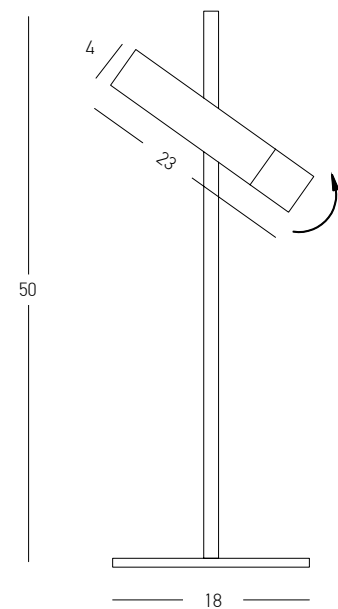

Power	4W
Input	220-240V, 50/60Hz
Color Temperature	3000K
Lumen	300Lm
Cri	80
Dimensions	L: 23cm W: 18cm H: 50cm
Base	Ø: 18cm H: 0.5cm
Spot Dimension	Ø: 4cm L: 23cm
Non Dimmable	☒
Material	Metal - Aluminum
Special Feature	Movable Spot
Color	Sandy Black - Gold / Code 22030