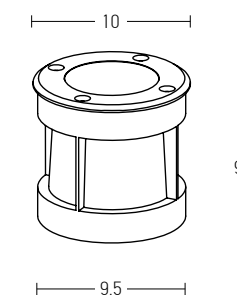

Power 6W
Input 220-240V, 50/60Hz
Color Temperature 3000K
Lumen 600Lm
Cri 80
IP 67
IK 8
Dimensions Ø: 10cm H: 9.5cm
Beam Angle 36°
Material Aluminium - Stainless Steel- Tempered Glass
Depth Required 11: 12cm
Recessed Mounting Box Included
Special Feature Driver Included
Color Stainless Steel / **Code E189**