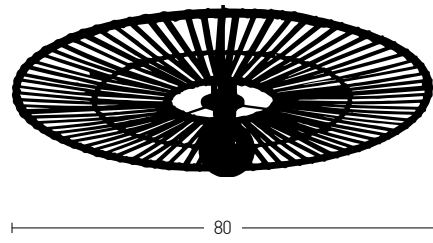

25

Bulb 1xE27 Led
Power MAX 20W
Input 220-240V, 50/60Hz
Dimensions Ø: 25cm L: 11.5cm
Base Ø: 8cm H: 2.5cm
Material Metal - Bush
Color Natural - Sandy Black / Code 22175

40

Bulb 1xE27 Led
Power MAX 20W
Input 220-240V, 50/60Hz
Dimensions Ø: 40cm L: 11.5cm
Base Ø: 8cm H: 2.5cm
Material Metal - Bush
Color Natural - Sandy Black / Code 22174