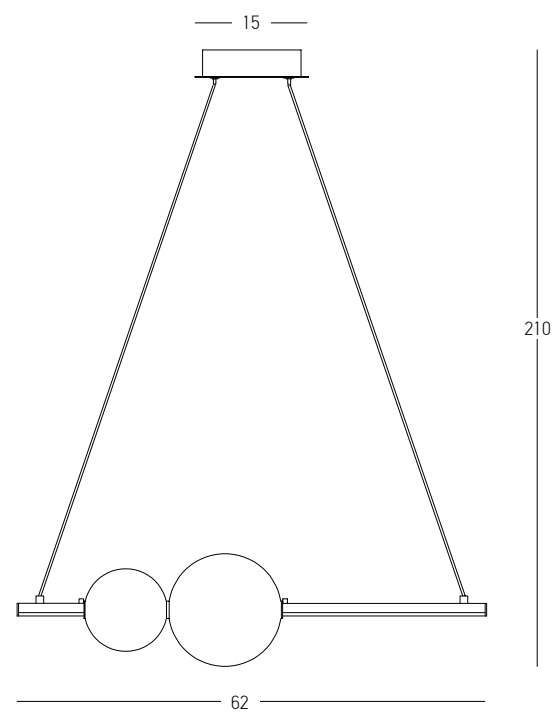

Indoor Led Lighting