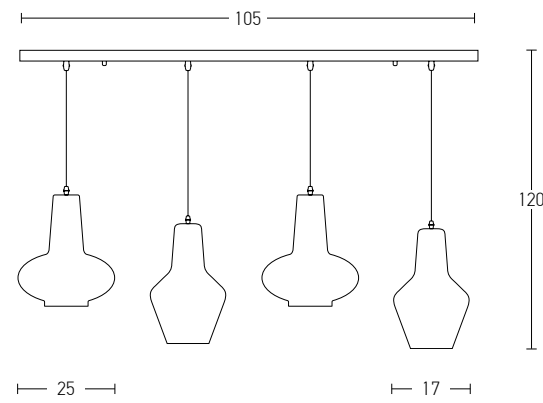

Indoor Lighting | Glass Collection

Bulb 4xE27
Power MAX 40W
Input 220-240V, 50/60Hz
Dimensions L: 105cm H: 120cm
Base L: 105cm W: 6.5cm H: 2.7cm
Material Metal - Glass
Special Feature 90cm Cable Adjustable
Color Black Matt - Chrome Glass / **Code 17151**