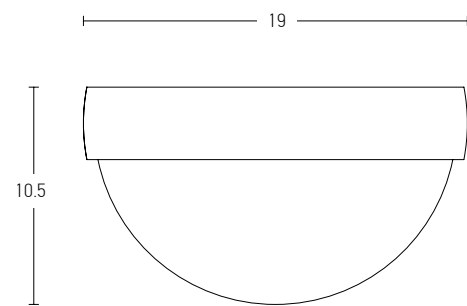

Power 8W
Input 220-240V, 50/60Hz
Color Temperature 3000K
Lumen 560Lm
Cri 80
Dimensions Ø: 19cm H: 10.5cm
Non Dimmable ☒
Material Metal - Acrylic
Color White Matt / **Code 20175**
Color Grey / **Code 20176**