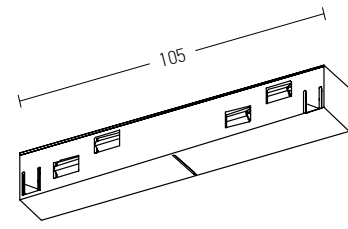

Inner Connector for 48V Magnetic Tracks
Code 20103 / Color Black
Code 20103-W / Color White