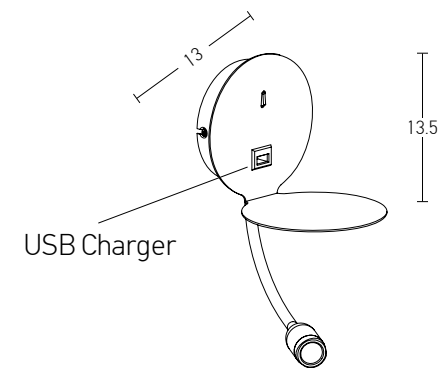

Power 3W
Input 220-240V, 50/60Hz
Color Temperature 3000K
Lumen 255Lm
Cri 80
Dimensions L: 16.4cm Ø: 13cm H: 13.5cm
Non Dimmable ☒
Switch On/Off
Material Metal - Aluminium
Special Feature USB Charger
Flex 19cm
Stick Ø: 3cm H: 5cm
Color White Matt / **Code H58**