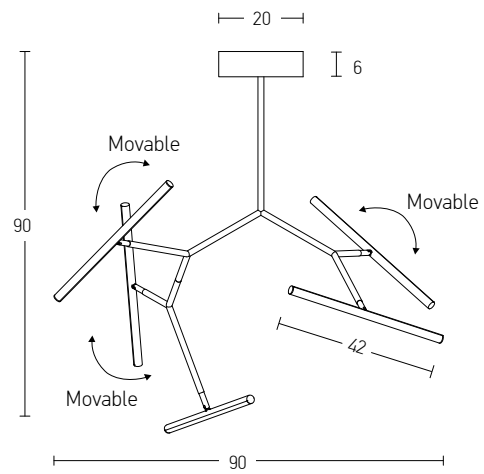

A

B

C

Our Suggestion

Become an artist and make your combination
 Use your imagination to create your masterpiece with our limitless options.

Power 49W
 Input 220-240V, 50/60Hz
 Color Temperature 3000K
 Lumen 3920Lm
 Cri 80
 Dimensions L: 90cm W: 50cm H: 90cm
 Base Ø: 20cm H: 6cm
 Dimmable Triac
 Material Aluminium - Silicon
 Special Feature Profile Ø: 2cm L: 42cm
 Movable Profile
 Color Sandy Black - Gold Matt / **Code 2070**
 Color Gold Matt / **Code 2071**

Power 68W
 Input 220-240V, 50/60Hz
 Color Temperature 3000K
 Lumen 5440Lm
 Cri 80
 Dimensions L: 120cm W: 50cm H: 100cm
 Base Ø: 20cm H: 6cm
 Dimmable Triac 
 Material Aluminium - Silicon
 Special Feature Profile Ø: 2cm L: 42cm
 Movable Profile