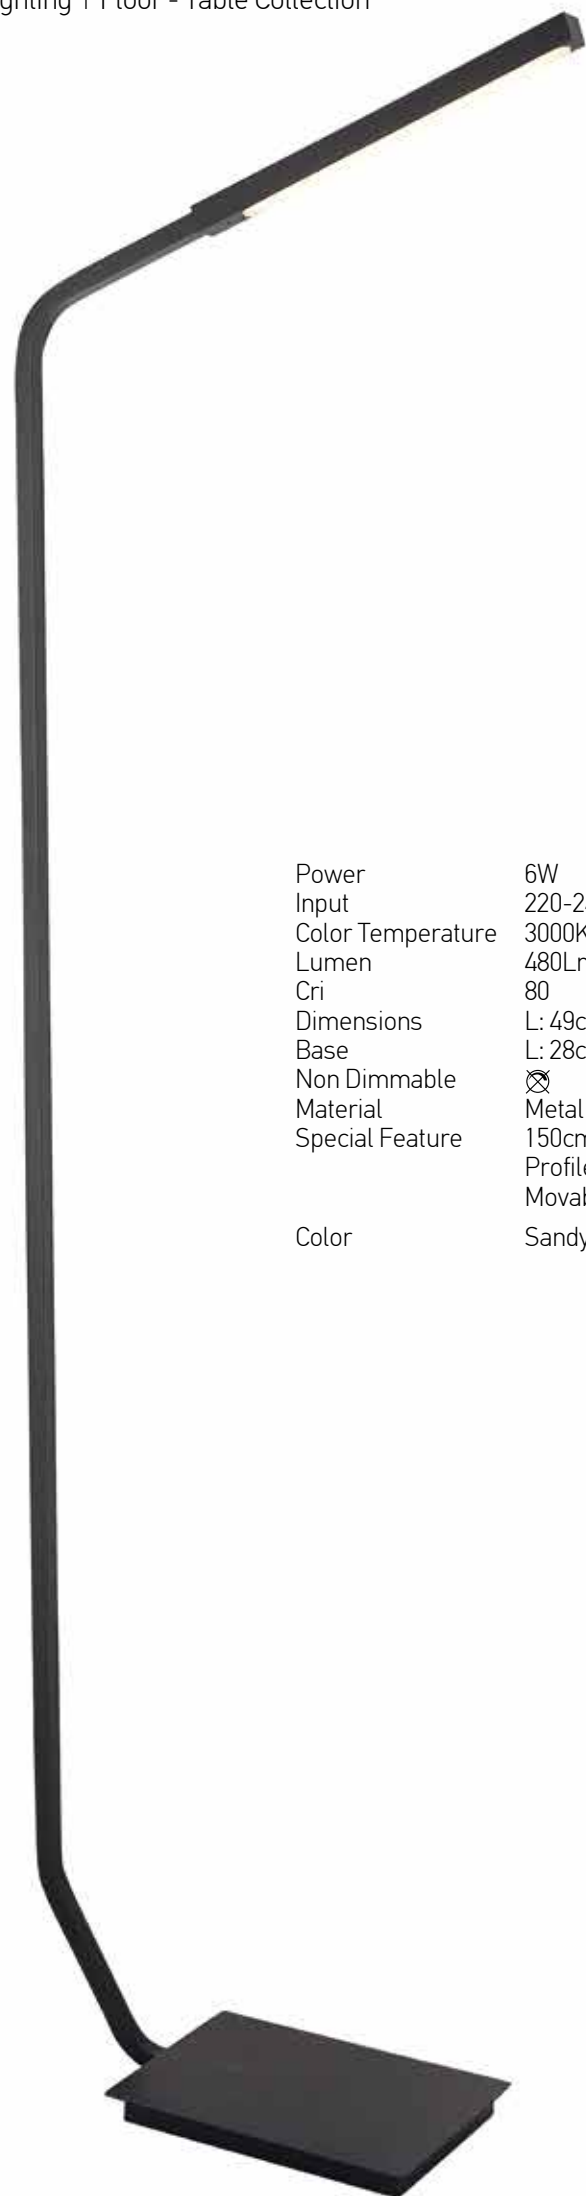

Power 6W
Input 220-240V, 50/60Hz
Color Temperature 3000K
Lumen 480Lm
Cri 80
Dimensions L: 49cm W: 18cm H: 164cm
Base L: 28cm W: 18cm
Non Dimmable ☒
Material Metal - Aluminium
Special Feature 150cm Cable Available
Profile 1.5x2x33cm
Movable
Color Sandy Black / **Code 20111**