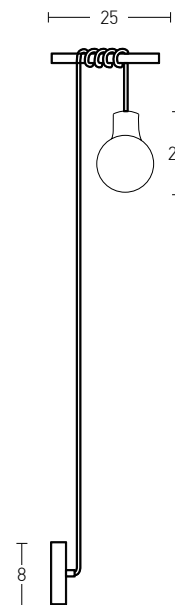

Bulb 1xG9 Led
Power MAX 9W
Input 220-240V, 50/60Hz
Dimensions Ø: 12cm H: 22cm L: 25cm
Base Ø: 8cm H: 3.5cm
Material Metal - Opal Glass
Special Feature 200cm Fabric Cable Adjustable
Opal Glass Ø: 12cm
Color Black Matt - Painted Gold / **Code 22219**