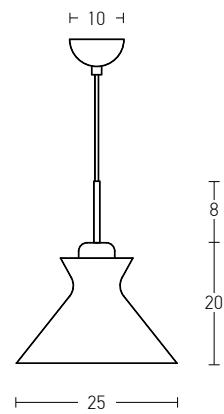

Bulb 1xE27
Power MAX 40W
Input 220-240V, 50/60Hz
Dimensions Ø: 25cm H: 20cm
Base Ø: 10cm H: 4.5cm
Material Metal - Aluminium - Wood
Special Feature 150cm Cable Adjustable
Color White Matt / **Code 180066**