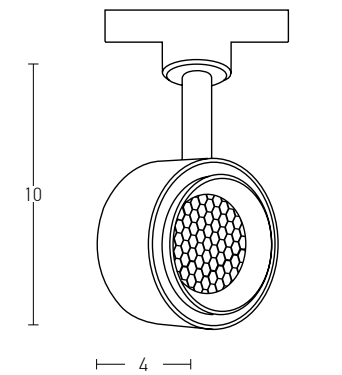

Power 8W
Input 220-240V, 50/60Hz
Color Temperature 3000K
Lumen 600Lm
Cri 80
Dimensions Ø: 7cm L: 4cm H: 10cm
Beam Angle 36°
Dimmable Triac ☐
Material Aluminium
Special Feature 3 Phase Track Light
Included Honeycomb
Color Sandy Black / **Code Z65644T-B**
Color Sandy White / **Code Z65644T-W**