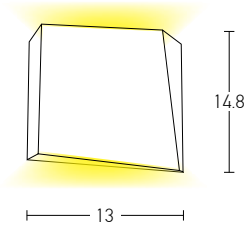

Power 2x3W
Input 220-240V, 50/60Hz
Color Temperatur 3000K
Lumen 540Lm
Cri 80
IP 54
Dimensions L: 11cm W: 13cm H: 14.8cm
Material Aluminium - PC Diffuser
Special Feature Up - Down Light
Color Graphite / **Code E114**