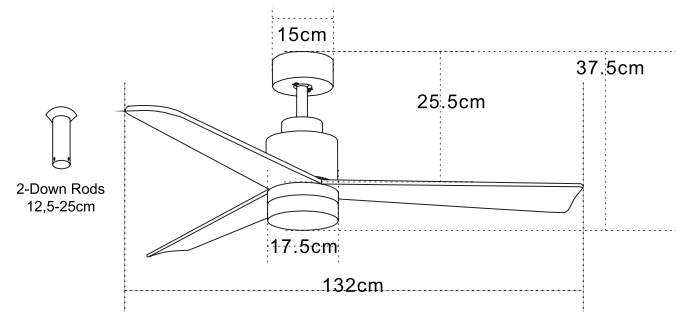

Led Light Source 15W
Input 220-240V, 50/60Hz
Color Temperature 3000K, 4000K, 6000K
Lumen 1500Lm
Cri 80
dB 23
Dimensions 52" Ø: 132cm H: 37.5-50cm
Air Flow 175.3m³ min
Night Mode Time Setting 1h / 2h / 4h / 8h
Material Metal - Polycarbonate - Wood
Special Feature 2 Down Rods 12.5-25cm
Summer Function
Motor Feature AC Motor 57W
3 Speeds
Color Black Matt - Cherry Wood Blades / **Code 19135**