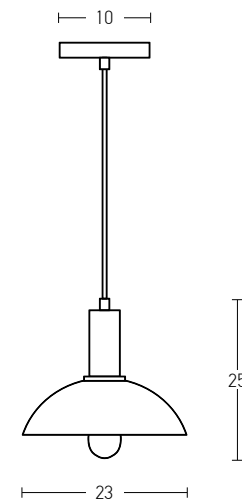

Bulb 1xE27
Power MAX 40W
Input 220-240V, 50/60Hz
Dimensions Ø: 23cm H: 25cm
Base Ø: 10cm H: 2cm
Material Aluminium
Special Feature 150cm Cable Adjustable
Color Black Matt - White Matt / **Code 180052**