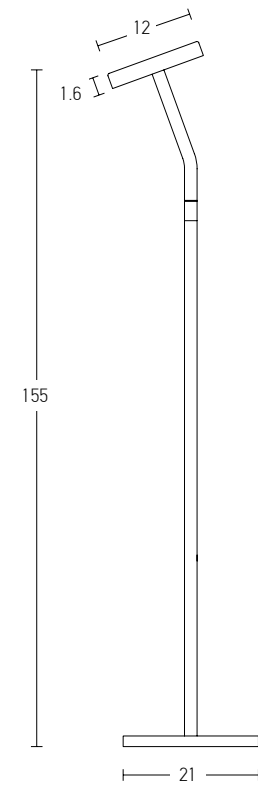

Power 9W
Input 220-240V, 50/60Hz
Color Temperature 3000K
Lumen 630Lm
Cri 80
Dimensions Ø: 12cm H: 155cm
Base Ø: 21cm H: 1cm
Non Dimmable ☒
Material Metal - Aluminium
Special Feature 150cm Cable Available
Color Sandy Black / **Code 20113**