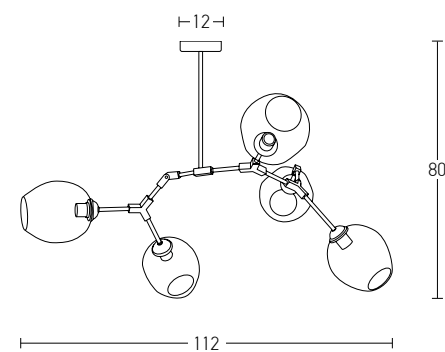

Bulb 5xE27
Power MAX 40W
Input 220-240V, 50/60Hz
Dimensions L: 112cm W: 95cm H: 80cm
Base Ø: 12cm H: 2.5cm
Material Metal - Glass
Color Black Matt - Transparent Glass / **Code 1696**