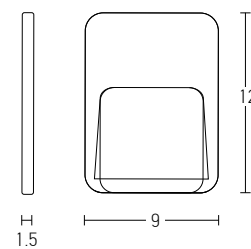

Power 1W
 Input 220-240V, 50/60Hz
 Color Temperature 3000K
 Lumen 80Lm
 Cri 80
 IP 65
 Dimensions L: 9cm W: 9cm H: 4.1cm
 Recessed Mounting Box L: 7.3cm W: 7.3cm (Included)
 Depth 6cm
 Material Aluminium - PC Diffuser
 Color Graphite / **Code E246-G**
 Color Sandy White / **Code E246-W**