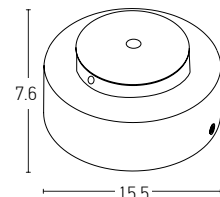

Design your own Lighting

Power 3W
Input 24V
Color Temperature 3000K
Lumen 285Lm
Cri 80
Dimensions Ø: 10cm H: 7.6cm
Dimmable Triac ☐
Material Aluminium - PC Diffuser
Special Feature Plug & Play With Jack System
Color Sandy Black / **Code 19152**
Sandy White / **Code 19151**

Ceiling / Wall Base for 24V Light System

Power 200W
Input 220-240V, 50/60Hz
Output 24V
Dimensions L: 25cm W: 12cm H: 7.6cm
Non Dimmable ☒
Material Aluminium
Driver Included
Special Feature Plug & Play With Jack System
Color Sandy Black / **Code 20139**

Ceiling / Wall Base for 24V Light System

Power 150W
Input 220-240V, 50/60Hz
Output 24V
Dimensions Ø: 15.5cm H: 7.6cm
Non Dimmable ☒
Material Aluminium
Driver Included
Special Feature Plug & Play With Jack System
Color Sandy Black / **Code 20140**

Ceiling / Wall Base for 24V Light System

Power 100W
Input 220-240V, 50/60Hz
Output 24V
Dimensions Ø: 15.5cm H: 7.6cm
Non Dimmable ☒
Material Aluminium
Driver Included
Special Feature Plug & Play With Jack System
Color Sandy Black / **Code 19154**
Sandy White / **Code 19153**

Ceiling / Wall Base for 24V Light System

Power 100W
Input 220-240V, 50/60Hz
Output 24V
Dimensions Ø: 15.5cm H: 7.6cm
Dimmable Triac ☐
Material Aluminium
Driver Included
Special Feature Plug & Play With Jack System
Remote Control Included

Color Sandy Black / **Code 19156**
Sandy White / **Code 19155**