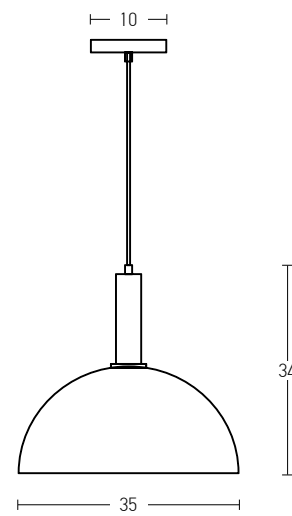

Indoor Lighting

Bulb 1xE27
Power MAX 40W
Input 220-240V, 50/60Hz
Dimensions Ø: 35cm H: 34cm
Base Ø: 10cm H: 2cm
Material Aluminium
Special Feature 150cm Cable Adjustable
Color Saumon Matt - White Matt / **Code 180050**