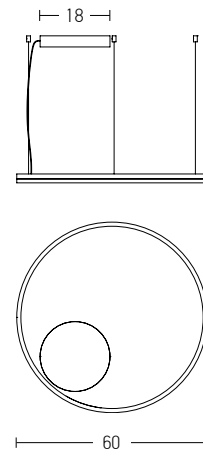

Power 42W
Input 220-240V, 50/60Hz
Color Temperature 3000K
Lumen 3360Lm
Cri 80
Dimensions Ø: 60cm H: 200cm
Base Ø: 18cm H: 5cm
Dimmable Triac ☐
Material Aluminium - Acrylic
Special Feature 200cm Cable Adjustable
Color Black Matt / **Code 20260**
Color White Matt / **Code 20261**
Color Gold Matt / **Code 22239**