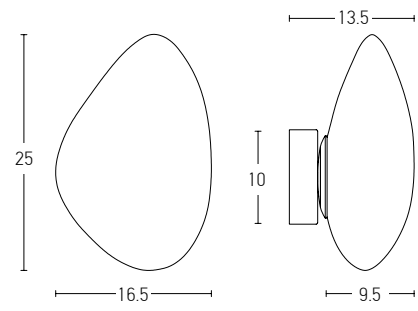

Indoor Led Lighting

Power 5W
Input 220-240V, 50/60Hz
Color Temperature 3000K
Lumen 400Lm
Cri 80
Dimensions L: 13.5cm W: 16.5cm H: 25cm
Base Ø: 10cm H: 3cm
Non Dimmable ☒
Material Metal - Opal Glass
Color White / **Code 20137**