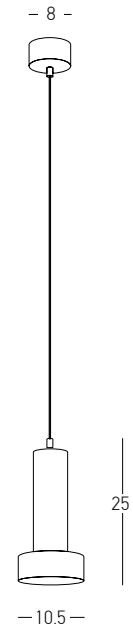

Bulb 1xGU10
Power MAX 25W
Input 220-240V, 50/60Hz
Dimensions Ø: 10.5cm H: 25cm
Base Ø: 8cm H: 3.5cm
Material Metal - Aluminium
Special Feature 200cm Fabric Cable Adjustable
Color Sandy Black - Painted Gold / Code 22185