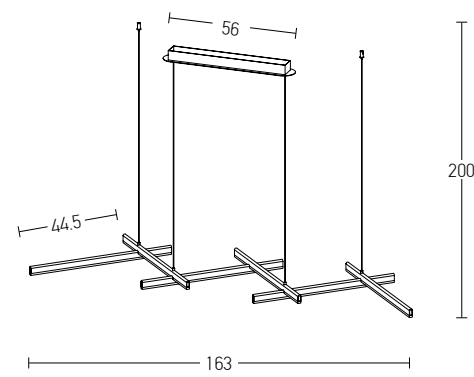

Power 48W
Input 220-240V, 50/60Hz
Color Temperature 3000K
Lumen 4800Lm
Cri 80
Dimensions Ø: 102cm H: 200cm
Base Ø: 22cm H: 4.1cm
Dimmable Triac ☐
Material Metal - Aluminium - Acrylic
Special Feature 200cm Cable Adjustable
Profile 1x3cm
Color Black Matt / **Code 1947**

Power 85W
Input 220-240V, 50/60Hz
Color Temperature 3000K
Lumen 8500Lm
Cri 80
Dimensions L: 163cm W: 44.5cm H: 200cm
Base L: 56cm W: 5cm H: 4cm
Dimmable Triac ☐
Material Metal - Aluminium - Acrylic
Special Feature 200cm Cable Adjustable
Profile 1x3cm
Color Black Matt / **Code 1948**