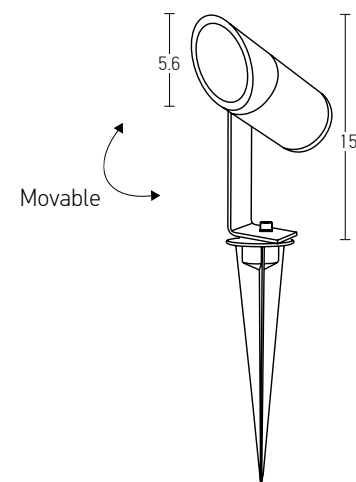

Power 7W
Input 220-240V, 50/60Hz
Color Temperature 3000K
Lumen 630Lm
Cri 80
IP 65
Dimensions Ø: 5.6cm H: 15cm
Optic 36°
Material Aluminium - Tempered Glass
Special Feature Movable
Spike Included

Color Graphite / **Code E152**