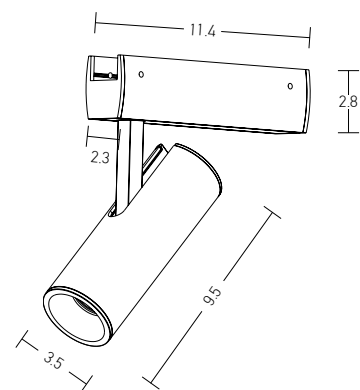

Power 9W
Input 48V
Color Temperature 3000K
Lumen 990Lm
Cri 90
Dimensions L: 23.7cm W: 2.2cm H: 2.5cm
Base W: 11.4cm H: 2.8cm L: 2.3cm
Material Aluminium - Acrylic
Color Sandy Black / **Code 20276**
OSRAM