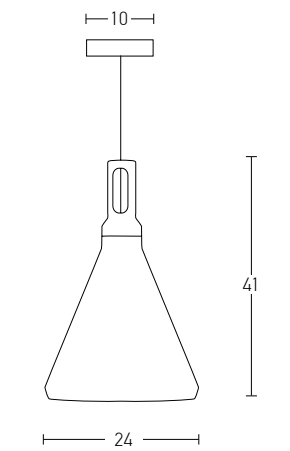

Bulb 1xE27
Power MAX 40W
Input 220-240V, 50/60Hz
Dimensions Ø: 24cm H: 41cm
Base Ø: 10cm H: 2cm
Material Metal - Aluminium - Wood
Special Feature 150cm Cable Adjustable
Color White Matt / **Code 1513-W**