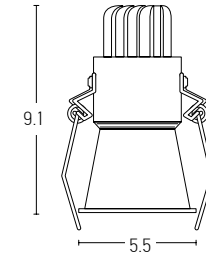

Power 4W
Input 220-240V, 50/60Hz
Color Temperature 3000K
Lumen 270Lm
Cri 90
Dimensions Ø: 4cm H: 5.8cm
Cutting Hole Ø: 3.3cm
Beam Angle 24°
Non Dimmable ☒
Material Aluminium
Depth Required JT : 6.5cm
Driver Included (700mA)
Color White Matt - Black Matt / **Code S092**

Power 6W
Input 220-240V, 50/60Hz
Color Temperature 3000K
Lumen 420Lm
Cri 90
Dimensions Ø: 6cm H: 8.2cm
Cutting Hole Ø: 5.1cm
Beam Angle 40°
Non Dimmable ☒
Material Aluminium
Depth Required JT : 9cm
Driver Included (160mA)
Color White Matt - Black Matt / **Code S093**

Power 15W
Input 220-240V, 50/60Hz
Color Temperature 3000K
Lumen 1050Lm
Cri 90
Dimensions Ø: 7.5cm H: 10cm
Cutting Hole Ø: 6.8cm
Beam Angle 38°
Non Dimmable ☒
Material Aluminium
Depth Required JT : 11cm
Driver Included (350mA)
Color White Matt - Black Matt / **Code S094**

Power 6W
Input 220-240V, 50/60Hz
Color Temperature 3000K
Lumen 480Lm
Cri 90
Dimensions Ø: 5.5cm H: 9.1cm
Cutting Hole Ø: 5.2cm
Beam Angle 24°
Non Dimmable ☒
Material Aluminium
Depth Required JT : 9.5cm
Driver Included (160mA)
Color White Matt / **Code S073**

Power 10W
Input 220-240V, 50/60Hz
Color Temperature 3000K
Lumen 800Lm
Cri 90
Dimensions Ø: 7.5cm H: 9.8cm
Cutting Hole Ø: 7.2cm
Beam Angle 31°
Non Dimmable ☒
Material Aluminium
Depth Required JT : 10.5cm
Driver Included (250mA)
Color White Matt / **Code S075**

Power 6W
Input 220-240V, 50/60Hz
Color Temperature 3000K
Lumen 480Lm
Cri 90
Dimensions Ø: 5.5cm H: 9.1cm
Cutting Hole Ø: 5.2cm
Beam Angle 24°
Non Dimmable ☒
Material Aluminium
Depth Required JT : 9.5cm
Driver Included (160mA)
Color Black Matt / **Code S074**