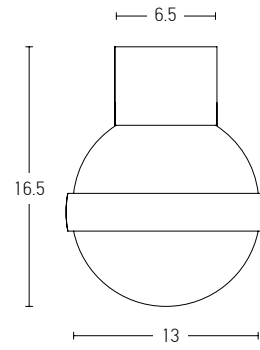

Indoor Led Lighting

Power 5.6W
Input 220-240V, 50/60Hz
Color Temperature 3000K
Lumen 400Lm
Cri 80
Dimensions Ø: 13cm H: 16.5cm
Base Ø: 6.5cm H: 5.5cm
Non Dimmable ☒
Material Metal - Acrylic
Color White Matt / **Code 20169**
Color Grey / **Code 20170**