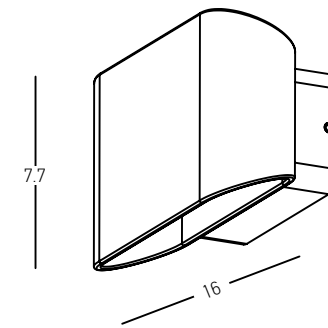

Power 11W
Input 220-240V, 50/60Hz
Color Temperature 3000K
Lumen 900Lm
Cri 80
IP 54
Dimensions L: 10cm W: 16cm H: 7.7cm
Material Aluminium - PC Diffuser
Special Feature Up - Down Light
Color Graphite / **Code E274**