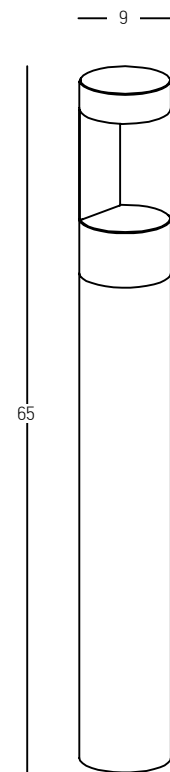

Power 9W
Input 220-240V, 50/60Hz
Color Temperature 3000K
Lumen 1200Lm
Cri 90
IP 54
Dimensions Ø: 9cm H: 65cm
Beam Angle 120°
Material Aluminum - Tempered Glass
Color Graphite / **Code E298**