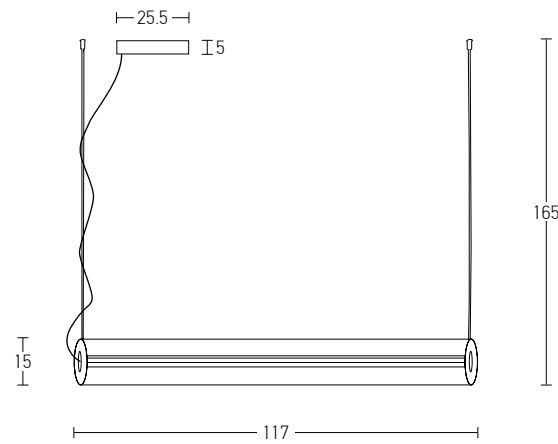

Indoor Led Lighting

Power 35W
Input 220-240V, 50/60Hz
Color Temperature 3000K
Lumen 2900Lm
Cri 80
Dimensions Ø: 15cm W: 117cm H: 165cm
Base L: 25.5cm W: 5cm H: 5cm
Non Dimmable ☒
Material Aluminium - Clear Plexiglass
Special Feature 150cm Cable Adjustable
Color Black Matt / **Code 19112**