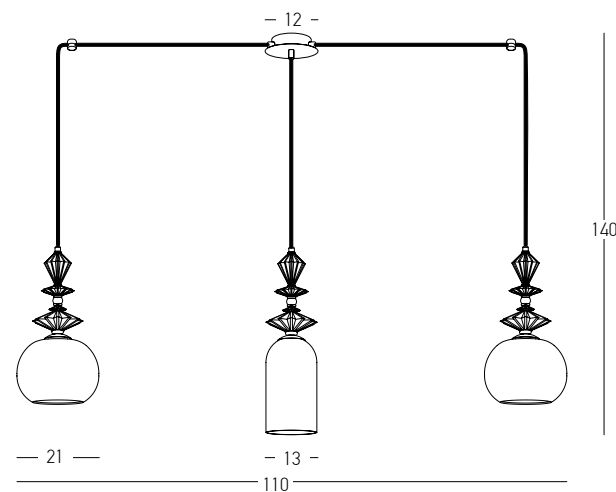

Bulb 3xE27
Power MAX 40W
Input 220-240V, 50/60Hz
Dimensions Ø: 80cm H: 140cm
Base Ø: 12cm H: 3cm
Glass Ø: 21cm H: 16cm
Ø: 13cm H: 24cm
Material Metal - Ceramic - Opal Glass
Special Feature 150cm Fabric Cable Adjustable
Color Sandy Black - Antique Brass / **Code 22152**

Bulb 3xE27
Power MAX 40W
Input 220-240V, 50/60Hz
Dimensions L: 110cm W: 21cm H: 140cm
Base Ø: 12cm H: 3cm
Glass Ø: 21cm H: 16cm
Ø: 13cm H: 24cm
Material Metal - Ceramic - Opal Glass
Special Feature 150cm Fabric Cable Adjustable
Color Sandy Black - Antique Brass / **Code 22153**