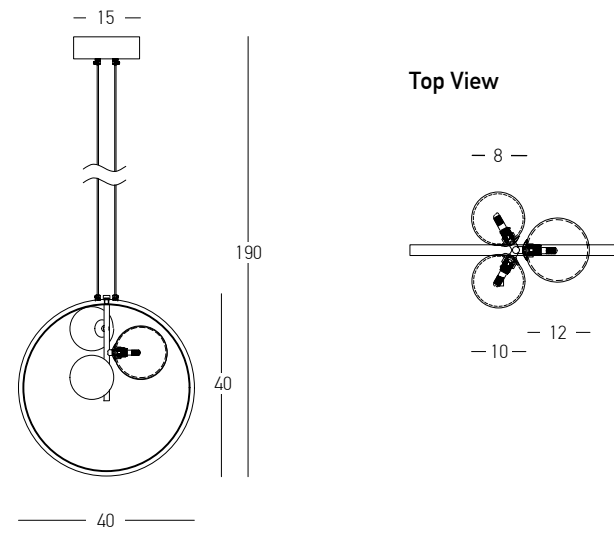

LED	20W
Bulb	3xG9 LED
Power	MAX 7W
Input	220-240V, 50/60Hz
Color Temperature	3000K
Lumen	2600Lm
Cri	80
Dimensions	Ø: 40cm W: 22cm H: 40cm
Base	Ø: 15cm H: 3.5cm
Dimmable Triac	○
Material	Metal - Aluminum - Glass - Silicon
Clear Glass	Ø: 12cm l Ø: 10cm l Ø: 8cm
Special Feature	150cm Cable Adjustable Profile 2x1cm
Color	Sandy Black / Code 22064