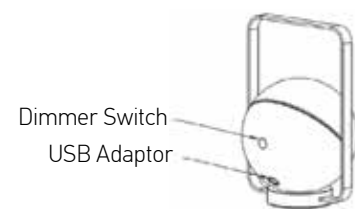

Power 2W
Input 220-240V, 50/60Hz
Color Temperature 2700K
Lumen 99Lm
Cri 80
IP 54
Dimensions W: 33.8cm H: 111cm
Base Ø: 24cm
3 Steps Dimming 25%, 50%, 100%
Duration 20h, 10h, 5h
Material Aluminum - PC Difusser
Special Feature Ball Ø: 18cm
Portable Floor Lamp
USB Cable & Adaptor Included

Color Black / **Code E232**