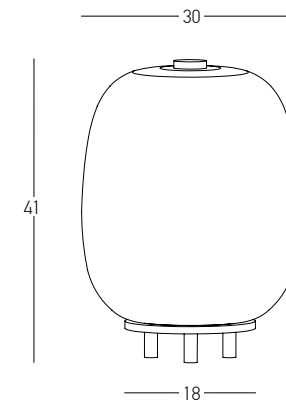

Bulb 1xG9 Led
Power MAX 7W
Input 220-240V, 50/60Hz
Dimensions Ø: 30cm H: 41cm
Glass Ø: 30cm H: 35cm
Opal Glass Ø: 10.5cm H: 13.5cm
Material Metal - Smoked Glass Outside
Opal Glass Inside
Special Feature 150cm Cable Available
Color Smoked Glass - Gold Matt / **Code 22066**