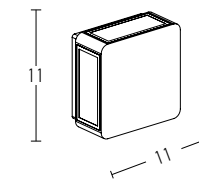

Power 4.2W
Input 220-240V, 50/60Hz
Color Temperature 3000K
Lumen 336Lm
Cri 80
IP 65
Dimensions L: 6cm W: 11cm H: 11cm
Material Aluminium - Tempered Glass
Color Graphite / **Code E197**