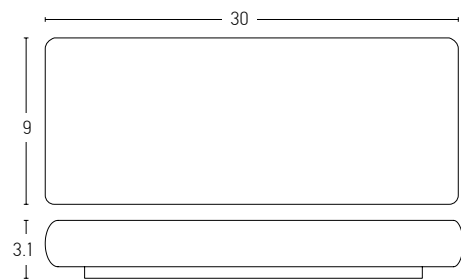

Power 2 x 6W
 Input 220-240V, 50/60Hz
 Color Temperature 3000K
 Lumen 960Lm
 Cri 80
 IP 65
 Dimensions L: 3.1cm W: 17.5cm H: 9cm
 Material Aluminium - Tempered Glass
 Special Feature Up - Down Light
 Color Graphite / **Code E239**