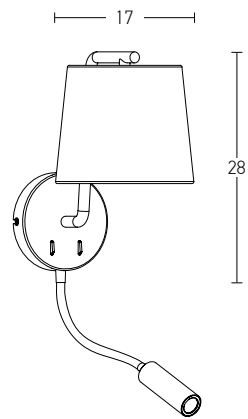

Bulb 1xE27
 Power MAX 25W
 Input 220-240V, 50/60Hz
 Dimensions Ø: 40cm H: 40cm
 Base Ø: 8cm H: 2cm
 Material Metal - Bush - Burlap
 Special Feature 150cm Cable Adjustable
 Color Natural / **Code 20354**