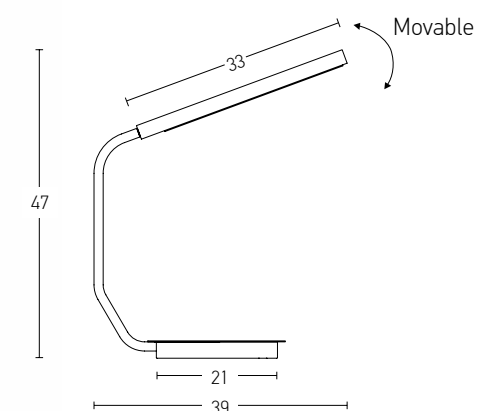

Power 6W
Input 220-240V, 50/60Hz
Color Temperature 3000K
Lumen 480Lm
Cri 80
Dimensions L: 39cm W: 13cm H: 47cm
Base L: 21cm W: 13cm
Non Dimmable ☒
Material Metal - Aluminium
Special Feature 150cm Cable Available
Profile 1.5x2x33cm
Movable
Color Sandy Black / **Code 20110**