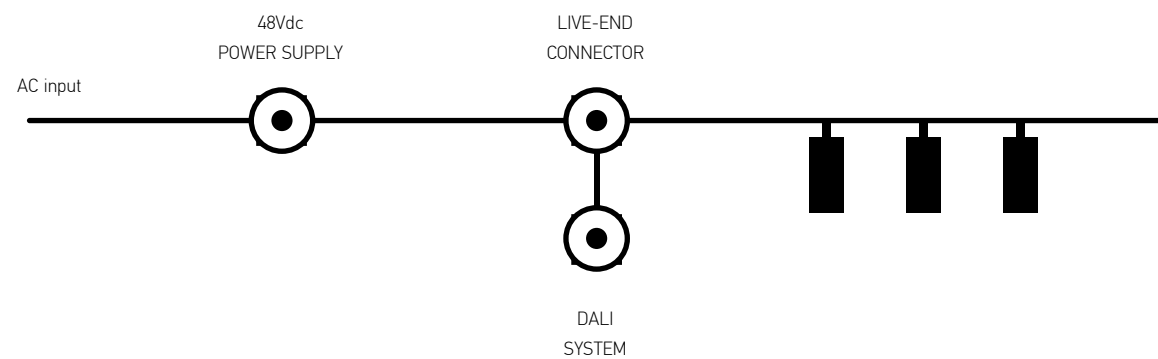

CASAMBI READY wireless control for DALI luminaires

The Zambelis 48V tracks are compatible with CASAMBI control system, which permits bidirectional communication between control device and luminaires, making it possible for the user to create scenes, regulate the system from smart devices, etc.

With the CASAMBI control system and its Control wireless variants, the user has total control over the installation, with all the features available in low voltage alternatives. The 48V system does not mean relinquishing the leading edge in control for architectural lighting.

Power by : **CASAMBI**
Available App on :