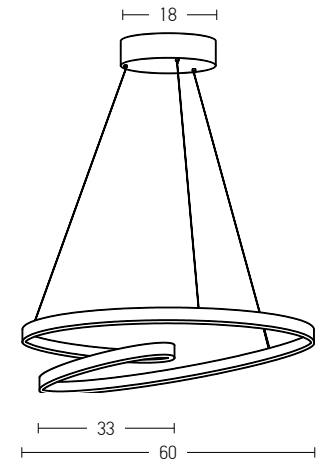

Power 52W
Input 220-240V, 50/60Hz
Color Temperature 3000K
Lumen 4950Lm
Cri 80
Dimensions Ø: 60cm / Ø: 33cm H: 15cm
Base Ø: 18cm H: 4.5cm
Non Dimmable ☒
Material Aluminium - Silicon
Special Feature 120cm Cable Adjustable
Color White Matt / **Code 180055**