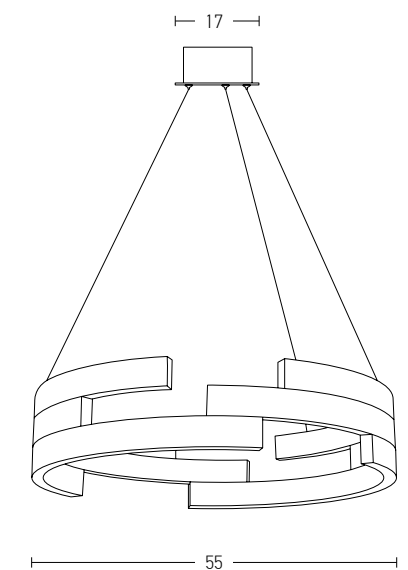

Power 90W
Input 220-240V, 50/60Hz
Color Temperature 3000K
Lumen 7200Lm
Cri 80
Dimensions Ø: 55cm H: 14cm
Base Ø: 17cm H: 6.5cm
Non Dimmable ☒
Material Aluminium - Acrylic
Special Feature 140cm Cable Adjustable
Color Brown - Wood / **Code 17002**