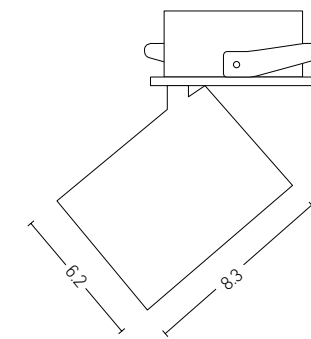

Power	13W
Input	220-240V, 50/60Hz
Color Temperature	3000K
Lumen	975Lm
Cri	90
Dimensions	Ø: 6.2cm H: 8.3cm
Base	Ø: 7.3cm
Cutting Hole	Ø: 6.6cm
Beam Angle	33°
Non Dimmable	☒
Material	Aluminium
Depth Required	∏: 3.5cm
Driver	Included (300mA)
Color	White Matt - Black Matt Reflector / Code S079