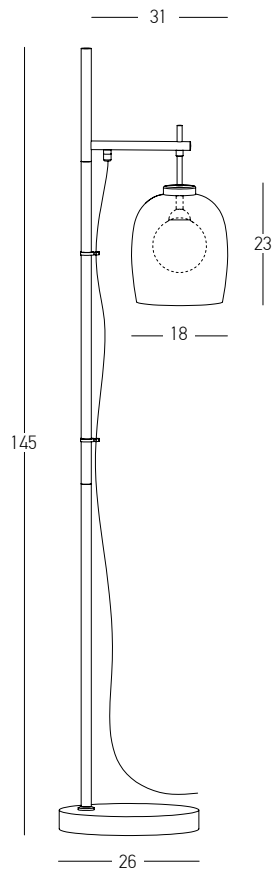

Bulb 1xG9 Led
Power MAX 5W
Input 220-240V, 50/60Hz
Dimensions Ø: 18cm H: 20cm
Base Ø: 10cm H: 2.5cm
Material Metal - Smoked Glass Outside
Opal Glass Inside
Special Feature 150cm Fabric Cable Adjustable
Opal Glass Ø: 10cm
Color Sandy Black / **Code 22051**

Bulb 1xG9 Led
Power MAX 5W
Input 220-240V, 50/60Hz
Dimensions L: 23.5cm W: 18cm H: 34cm
Base Ø: 10cm W: 2.5cm
Glass Ø: 18cm H: 20cm
Material Metal - Smoked Glass Outside
Opal Glass Inside
Special Feature Opal Glass Ø: 10cm
Color Sandy Black / **Code 22052**