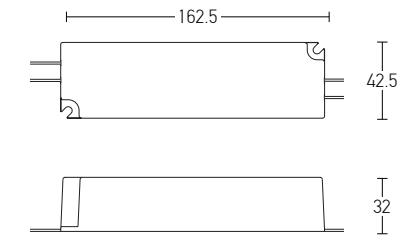

Remote Drivers

Remote Driver 60W
48V
5Years Guarantee
ON-OFF / **Code 20295**
DALI KIT / **Code 20322**
PUSH BUTTON KIT / **Code 20300**
BLUETOOTH KIT / **Code 20303**