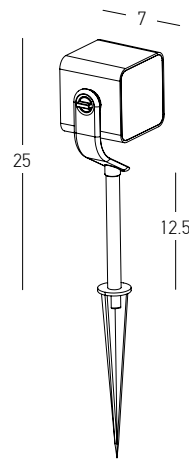

Power 12W
Input 220-240V, 50/60Hz
Color Temperature 3000K
Lumen 780Lm
Cri 80
IP 65
Dimensions L: 7cm W: 7cm H: 25cm
Base Ø: 6cm H: 0.5cm
Beam Angle 40°
Material Aluminum - Tempered Glass
Special Feature Spike & Base Included
Waterproof Connector Included

Color Graphite / **Code E286**