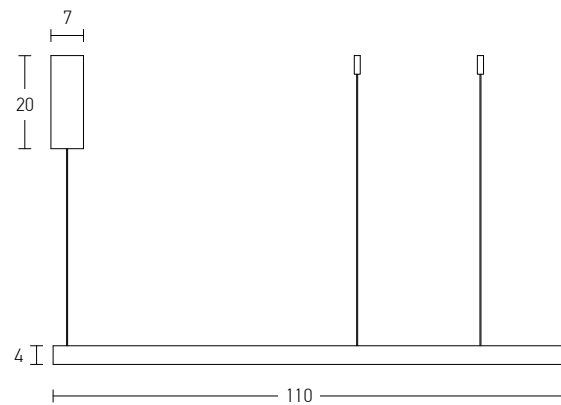

Power 60W
Input 220-240V, 50/60Hz
Color Temperature 3000K
Lumen 4800Lm
Cri 80
Dimensions Ø: 110cm H: 4cm
Base Ø: 7cm H: 20cm
Dimmable Triac ☐
Material Aluminium - Acrylic
Special Feature 210cm Cable Adjustable
Profile 4x2cm
Color Brushed Gold Matt / **Code 2008**