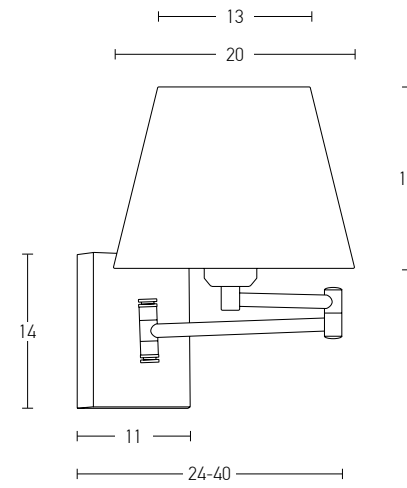

Bulb 1xE27
Power MAX 40W
Input 220-240V, 50/60Hz
Dimensions L: 24-40cm W: 20cm H: 30cm
Base L: 2.5cm W: 11cm H: 14cm
Material Metal - Fabric Shade
Special Feature Shade Ø: 13-20cm H: 15cm
Color Chrome Matt - Black Shade / **Code H24-B**
Chrome Matt - Beige Shade / **Code H24-W**

Model Finishing