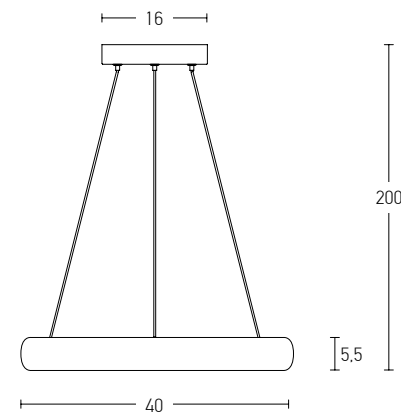

Indoor Led Lighting

Power 30W
Input 220-240V, 50/60Hz
Color Temperature 3000K
Lumen 2400Lm
Cri 80
Dimensions Ø: 40cm H: 5.5cm
Base Ø: 16cm H: 3.5cm
Dimmable Triac ☐
Material Aluminium - Acrylic
Special Feature 200cm Cable Adjustable
Color Sandy Black / **Code 2044**
Color Sandy White / **Code 2045**
Color Brushed Gold Matt / **Code 2046**
Color Brushed Coffee / **Code 2047**