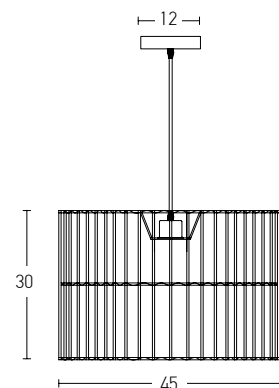

Bulb
Power
Input
Dimensions
Base
Material
Special Feature
Color

1xE27
MAX 40W
220-240V, 50/60Hz
Ø: 45cm H: 30cm
Ø: 12cm H: 2cm
Metal - Rattan
150cm Cable Adjustable
Black / **Code 20239**