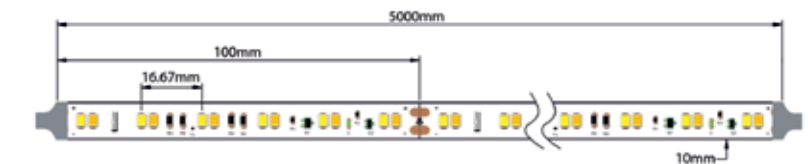

-LED STRIP DIM TO WARM (2100K-3500K) CRI 90

Code	IP	Kelvin	CRI	Watt	Lm/m
LS07	20	2100-3500	90	12W/m	MAX 1050

Lumen Efficiency 88Lm/W
Ra 90
LEDs/m 120
Voltage DC24V
Width 10mm
Unit cut 100mm
Life Span 20000H
Waterproof Rate IP20

Dimming Options

1. DALI Dimming : Dali Driver 24V + Switch DALI MCU . Suitable with Drivers to Page : 701
2. BLUETOOTH Dimming : Element Driver 24V+OT BLE (CASAMBI App) . Suitable with Drivers to Page : 700
3. PHASECUT Dimming : Suitable with PhaseCut Drivers to Page : 701
4. PUSH BUTTON Dimming : Dali Driver 24V to Page : 701