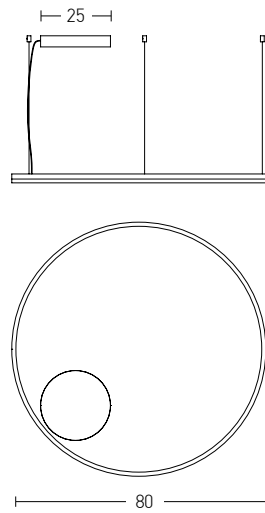

Power 55W
Input 220-240V, 50/60Hz
Color Temperature 3000K
Lumen 4400Lm
Cri 80
Dimensions Ø: 80cm H: 200cm
Base Ø: 25cm H: 5cm
Dimmable Triac ☐
Material Aluminium - Acrylic
Special Feature 200cm Cable Adjustable
Color Black Matt / **Code 20262**
Color White Matt / **Code 20263**
Color Gold Matt / **Code 22240**