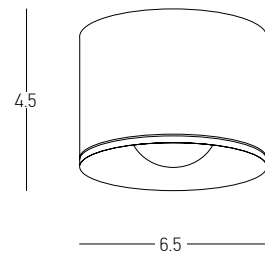

Power 8W
Input 220-240V, 50/60Hz
Color Temperature 3000K
Lumen 720Lm
Cri 80
IP 54
Dimensions Ø: 6.5cm H: 4.5cm
Beam Angle 120°
Material Aluminium
Color Sandy Black / **Code S133**
Color Sandy White / **Code S134**