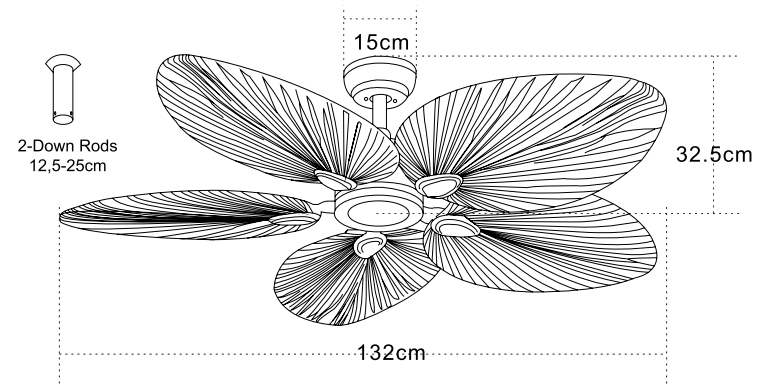

Led Light Source	Without Light
Input	220-240V, 50/60Hz
dB	20
Dimensions	52" Ø: 132cm H: 32.5-45cm
Air Flow	134.6m³ min
Night Mode	Time Setting 1h / 4h / 8h
Material	Metal - Palm Leaf
Special Feature	2 Down Rods 12.5-25cm Summer & Winter Function
Motor Feature	DC Motor 48W 5 Speeds
Color	Brown - Natural Palm Leaf Blades / Code 19139