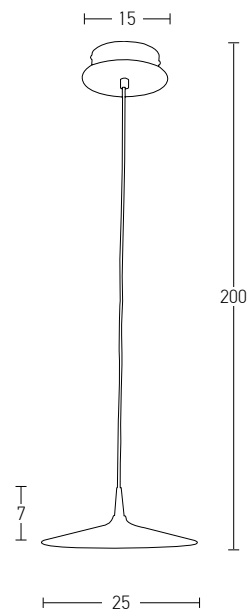

Indoor Led Lighting