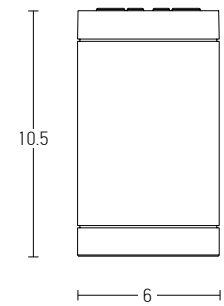

Bulb 1xGU10
Power MAX 7W
Input 220-240V, 50/60Hz
IP 54
Dimensions Ø: 6cm H: 10.5cm
Material Aluminium - Glass Diffuser
Color Sandy Black / **Code E219**
Color Sandy White / **Code E220**

Power 7W
Input 220-240V, 50/60Hz
Color Temperature 3000K
Lumen 560Lm
Cri 90
IP 54
Dimensions Ø: 6.3cm H: 7.5cm
Beam Angle 20°
Non Dimmable ☒
Material Aluminium - Glass
Special Feature Included LED Driver
Color Sandy Black / **Code S112**
Color Sandy White / **Code S113**