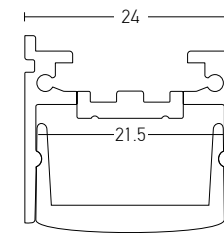

2m Profile + Clear PC Cover Degrees 60°, Aluminium