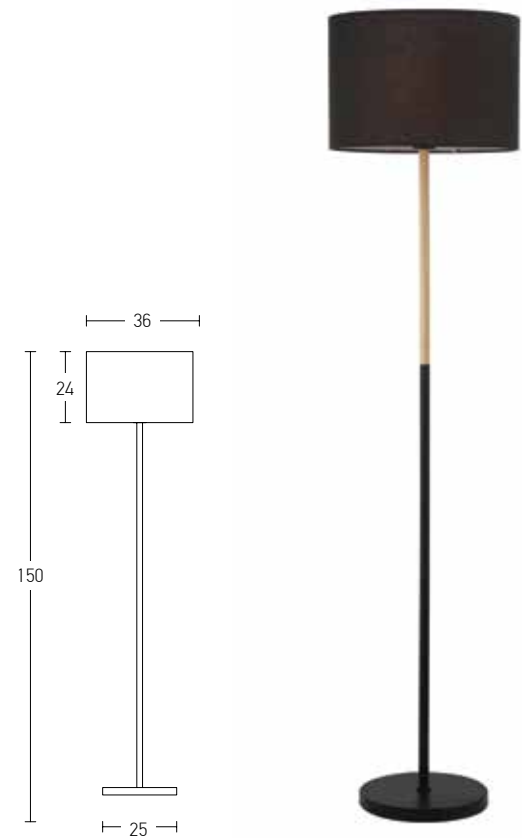

Bulb 1xE27
Power MAX 40W
Dimensions H: 150cm
Base Ø: 25cm H: 2cm
Material Metal - Wood - Fabric Shade
Special Feature 150cm Cable Available
Shade Ø: 36cm H: 24cm
Color Black Matt / **Code 20213**
Color White Matt / **Code 20212**