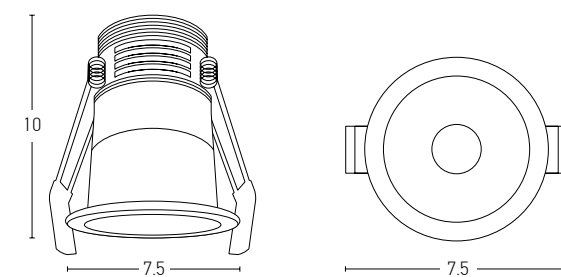

Power 6W
Input 220-240V, 50/60Hz
Color Temperature 3000K
Lumen 420Lm
Cri 90
Dimensions Ø: 6cm H: 8.2cm
Cutting Hole Ø: 5.1cm
Beam Angle 40°
Non Dimmable ☒
Material Aluminium
Depth Required JT : 9cm
Driver Included (160mA)
Color White Matt - Black Matt / **Code S093**

Power 15W
Input 220-240V, 50/60Hz
Color Temperature 3000K
Lumen 1050Lm
Cri 90
Dimensions Ø: 7.5cm H: 10cm
Cutting Hole Ø: 6.8cm
Beam Angle 38°
Non Dimmable ☒
Material Aluminium
Depth Required JT : 11cm
Driver Included (350mA)
Color White Matt - Black Matt / **Code S094**