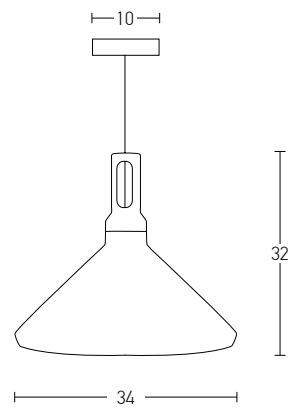

Bulb 1xE27
Power MAX 40W
Input 220-240V, 50/60Hz
Dimensions Ø: 34cm H: 32cm
Base Ø: 10cm H: 2cm
Material Metal - Aluminium - Wood
Special Feature 150cm Cable Adjustable
Color White Matt / **Code 1512-W**