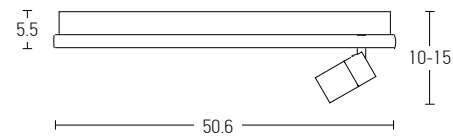

Power	61W + 2x5W
Input	220-240V, 50/60Hz
Color Temperature	3000K
Lumen	6700Lm
Cri	80
Dimensions	Ø: 50.6cm H: 10-15cm
Spots Dimension	Ø: 4.5cm L: 8cm
Dimmable Triac	○
Material	Metal - Aluminium - Silicon
Special Feature	Movable Spots
Color	White Matt - Black Matt / Code 22014
Color	White Matt / Code 22015