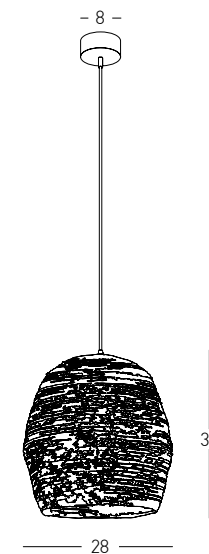

Bulb 1xE27 Led
Power MAX 20W
Input 220-240V, 50/60Hz
Dimensions Ø: 25cm H: 30cm
Base Ø: 8cm H: 3.5cm
Material Metal - Braided Wheat
Special Feature 200cm Black Fabric Cable Adjustable
Color Natural - Sandy Black / **Code 22165**