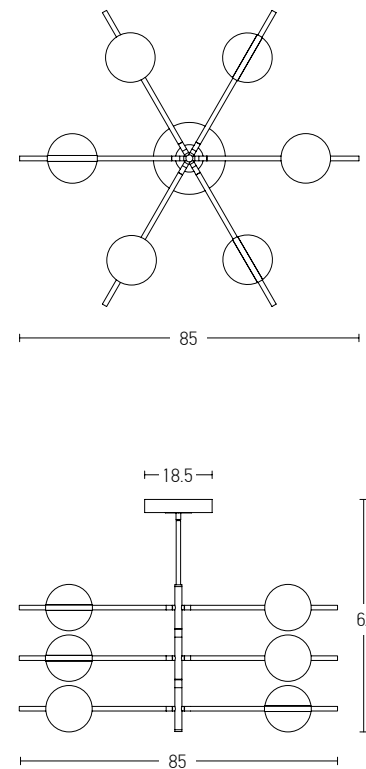

Power	45W
Input	220-240V, 50/60Hz
Color Temperature	3000K
Lumen	3600Lm
Cri	80
Dimensions	Ø: 85cm H: 62cm
Base	Ø: 18.5cm H: 3.5cm
Non Dimmable	⊗
Material	Metal - Aluminium - Acrylic
Special Feature	Movable Opal Balls Ø: 12.5cm
Color	Black Matt - Gold Matt / Code 2002