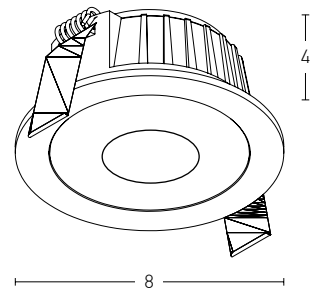

Power 6W
Input 220-240V, 50/60Hz
Color Temperature 3000K
Lumen 440Lm
Cri 90
IP 54
Dimensions Ø: 8cm H: 4cm
Cutting Hole Ø: 7.3cm
Beam Angle 20°
Non Dimmable ☒
Material Aluminium - Glass
Depth Required JTI : 4.5cm
Driver Included
Color Black / **Code S110**
Color White / **Code S111**

Bulb 1xGU10
Power MAX 50W
Input 220-240V, 50/60Hz
IP 65
Dimensions Ø: 8.5cm H: 4.5cm
Cutting Hole Ø: 7.5cm
Material Aluminium
Depth Required JTI : 10.5cm
Special Feature GU10 Lampholder Included
Color Black Matt / **Code S046**
Color White Matt / **Code S045**