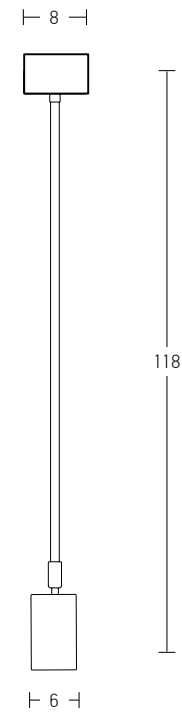

Bulb 1xGU10
Power MAX 25W
Input 220-240V, 50/60Hz
Dimensions Ø: 6cm H: 118cm
Base Ø: 8cm H: 3.5cm
Material Metal
Color Corten / **Code 22186**

Bulb 1xGU10
Power MAX 25W
Input 220-240V, 50/60Hz
Dimensions H: 18cm
Base Ø: 5cm H: 2cm
Material Metal
Color Painted Bronze / **Code 22187**