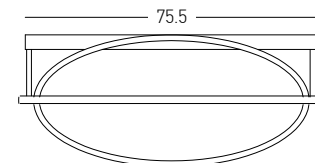

24

60

Power 56W
Input 220-240V, 50/60Hz
Color Temperature 3000K
Lumen 6000Lm
Cri 80
Dimensions Ø: 60cm H: 14-24cm
Base L: 56,5cm W: 7cm H: 3.5cm
Dimmable Triac ☐
Material Metal - Aluminium - Silicon
Special Feature Profile 2x2cm
Movable

Color Black Matt / **Code 22016**
Color Gold Matt / **Code 22018**

34

79

Power 80W
Input 220-240V, 50/60Hz
Color Temperature 3000K
Lumen 8500Lm
Cri 80
Dimensions Ø: 79cm H: 18-34cm
Base L: 75,5cm W: 7cm H: 3.5cm
Dimmable Triac ☐
Material Metal - Aluminium - Silicon
Special Feature Profile 2x2cm
Movable

Color Black Matt / **Code 22017**
Color Gold Matt / **Code 22019**

Model Finishing