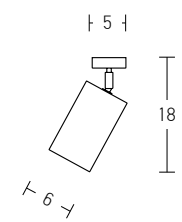

Bulb 1xGU10
Power MAX 25W
Input 220-240V, 50/60Hz
Dimensions H: 18cm
Base Ø: 5cm H: 2cm
Material Metal
Color Painted Bronze / **Code 22187**