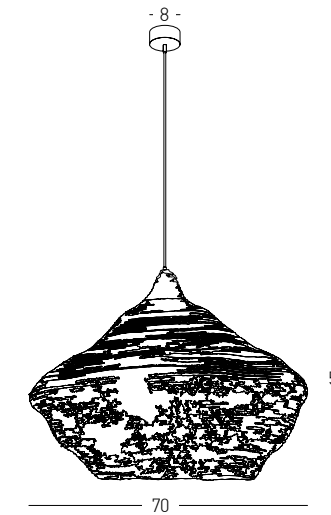

Bulb 1xE27 Led
Power MAX 20W
Input 220-240V, 50/60Hz
Dimensions Ø: 70cm H: 55cm
Base Ø: 8cm H: 3.5cm
Material Metal - Braided Wheat
Special Feature 200cm Black Fabric Cable Adjustable
Color Black - Sandy Black / **Code 22170**