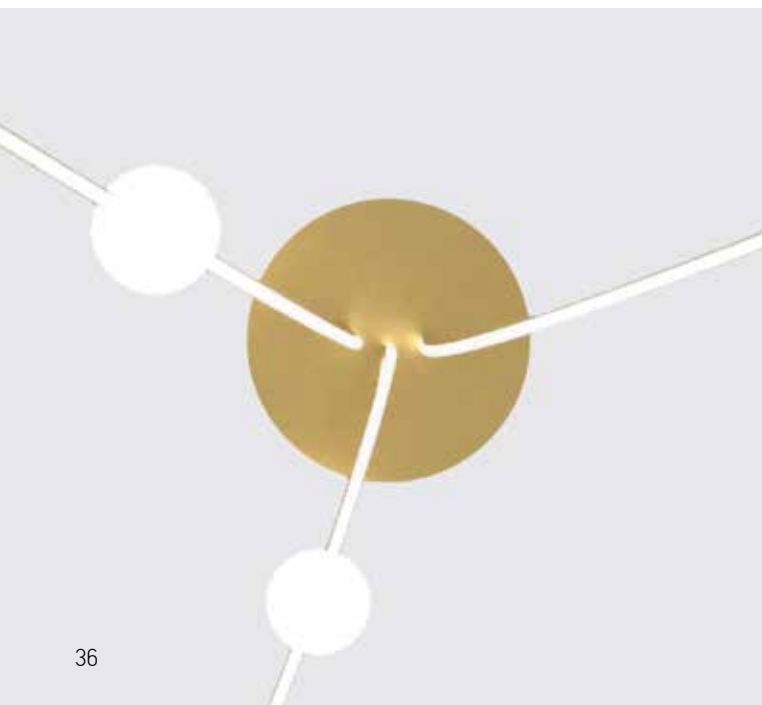

Power 42W
Input 220-240V, 50/60Hz
Color Temperature 3000K
Lumen 3289Lm
Cri 80
Dimensions L: 140cm W: 30cm H: 100cm
Base Ø: 22cm H: 4.5cm
Dimmable Triac ☐
Material Aluminum - Silicon - Opal Glass
Special Feature Opal Glass Ø: 10cm
Color Black Matt / **Code 22247**
Color Gold Matt / **Code 22248**