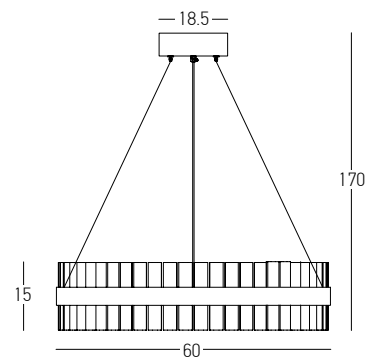

Power 56W
Input 220-240V, 50/60Hz
Color Temperature 3000K
Lumen 7220Lm
Cri 80
Dimensions Ø: 60cm H: 170cm
Base Ø: 18.5cm H: 5cm
Dimmable Triac ☐
Material Stainless Steel - Clear Glass
Special Feature 150cm Cable Adjustable
Profile 3.5x4cm
Color Gold Matt / **Code 22039**

Power 68W
Input 220-240V, 50/60Hz
Color Temperature 3000K
Lumen 8700Lm
Cri 80
Dimensions Ø: 80cm H: 170cm
Base Ø: 18.5cm H: 5cm
Dimmable Triac ☐
Material Stainless Steel - Clear Glass
Special Feature 150cm Cable Adjustable
Profile 3.5x4cm
Color Gold Matt / **Code 22040**