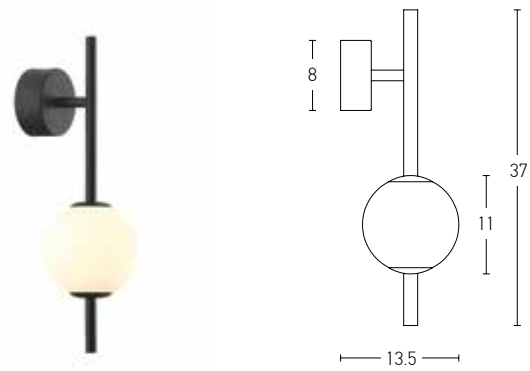

Power 7.5W
Input 220-240V, 50/60Hz
Color Temperature 3000K
Lumen 600Lm
Cri 80
Dimensions L: 13.5cm H: 37cm
Base Ø: 8cm L: 3.5cm
Non Dimmable ☒
Material Metal - Opal Glass
Special Feature Glass Ø: 11cm
Color Black Matt / **Code 20133**

Power 6W
Input 220-240V, 50/60Hz
Color Temperature 3000K
Lumen 480Lm
Cri 80
Dimensions H: 42cm
Base Ø: 14cm H: 0.5cm
Non Dimmable ☒
Material Metal - Opal Glass
Special Feature 100cm Cable Available
Glass Ø: 11cm
Color Black Matt / **Code 20134**

Power 12W
Input 220-240V, 50/60Hz
Color Temperature 3000K
Lumen 960Lm
Cri 80
Dimensions H: 160cm
Base Ø: 22cm H: 0.5cm
Non Dimmable ☒
Material Metal - Opal Glass
Special Feature 200cm Cable Available
Glass Ø: 16cm | Ø: 11cm
Color Black Matt / **Code 20135**