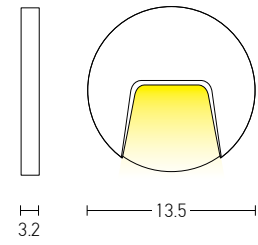

Power 3W
Input 220-240V, 50/60Hz
Color Temperature 3000K
Lumen 300Lm
Cri 80
IP 54
Dimensions Ø: 13.5cm L: 3.2cm
Material ABS
Color Graphite / **Code E183**
Color White / **Code E184**