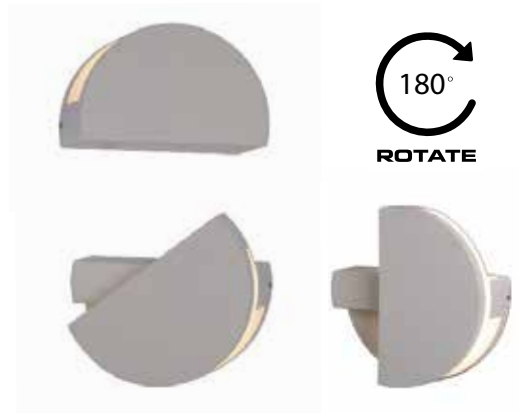

Power 9W
Input 220-240V, 50/60Hz
Color Temperature 3000K
Lumen 810Lm
Cri 80
IP 65
Dimensions L: 7.8cm W: 18cm H: 11-18cm
Material Aluminium - PC Diffuser
Special Feature Movable
Color Sandy White / **Code E200**