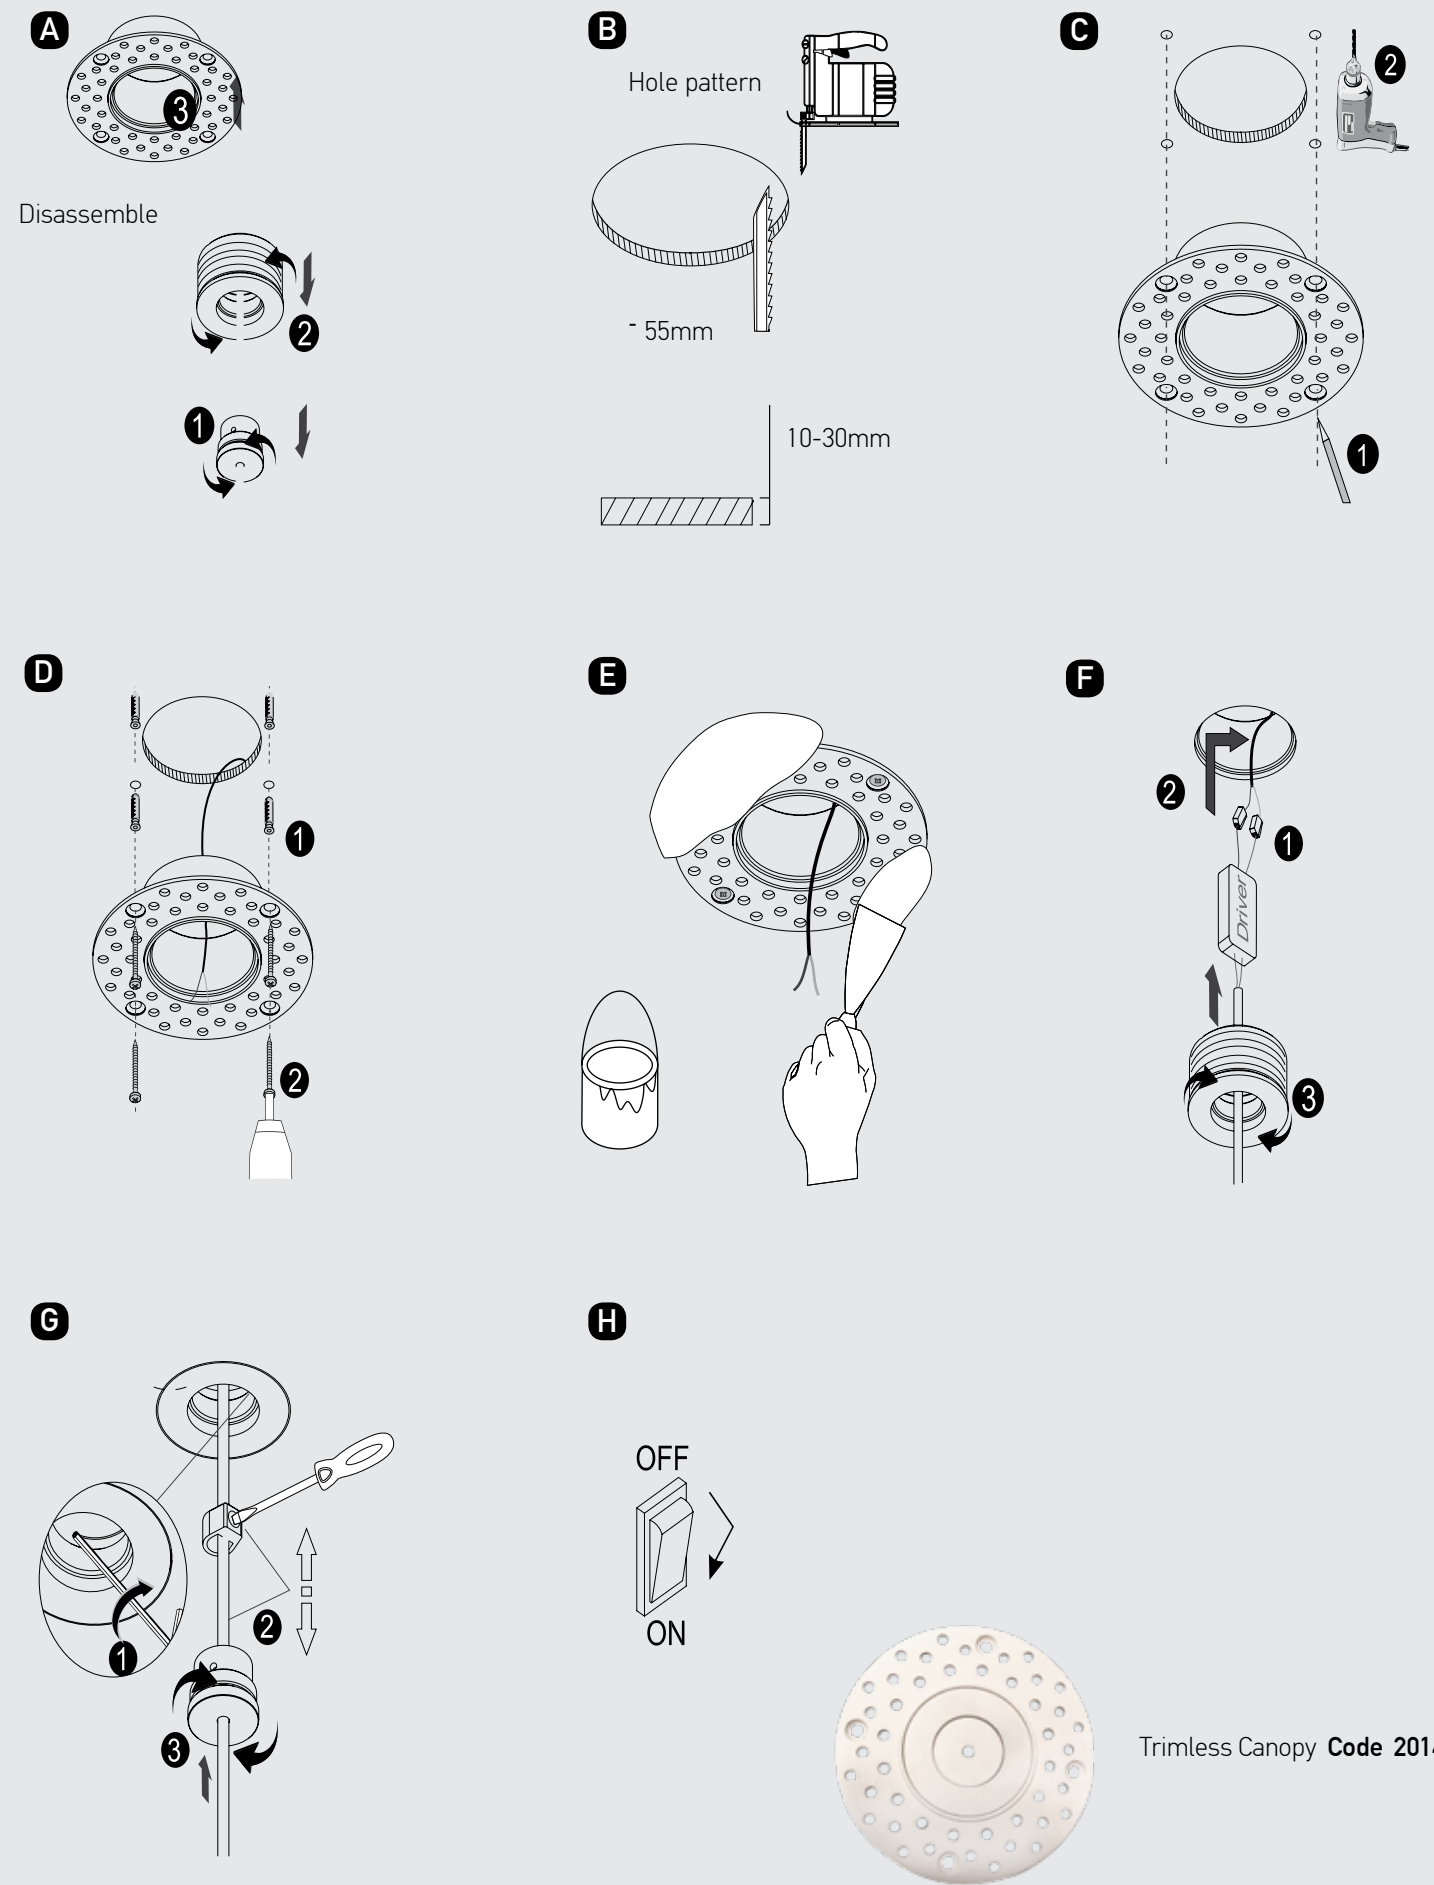

Installation Manual

Trimless Canopy **Code 20144**

Bulb 1xGU10
 Power MAX 50W
 Input 220-240V, 50/60Hz
 Dimensions Ø: 6.8cm H: 5.7cm
 Cutting Hole Ø: 6.2cm
 Material Aluminium
 Depth Required 11cm
 Special Feature GU10 Lampholder Included
 Color Sandy White - Black / **Code Z10105-D9**