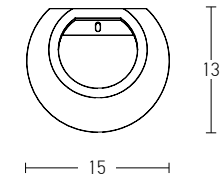

Bulb 1xG9
Power MAX 25W
Input 220-240V , 50/60Hz
Dimensions L: 13cm W: 15cm H: 13cm
Material Gypsum
Color Pure White / **Code 180028**