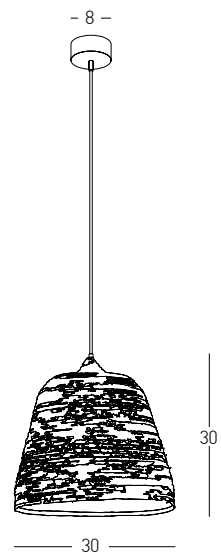

Bulb 1xE27 Led
Power MAX 20W
Input 220-240V, 50/60Hz
Dimensions Ø: 30cm H: 30cm
Base Ø: 8cm H: 3.5cm
Material Metal - Braided Wheat
Special Feature 200cm Black Fabric Cable Adjustable
Color Natural - Sandy Black / **Code 22164**