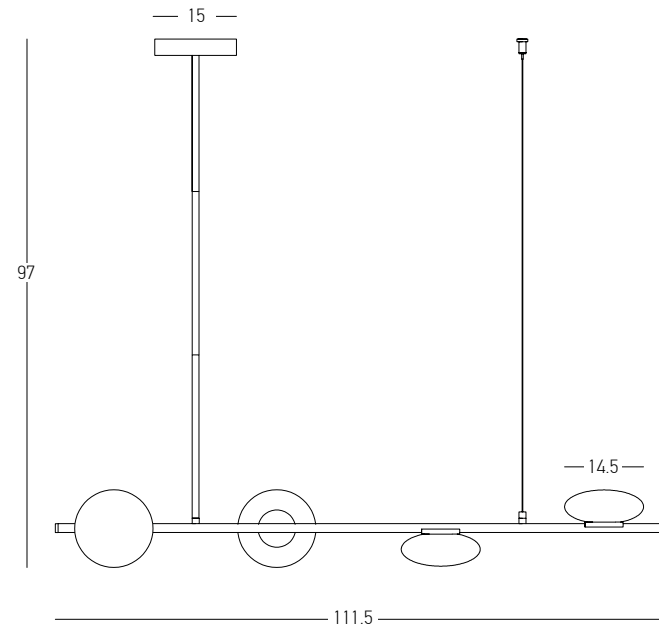

Power 23W
Input 220-240V, 50/60Hz
Color Temperature 3000K
Lumen 2300Lm
Cri 90
Dimensions L: 111.5cm W: 14.5cm H: 37-67-97cm
Base Ø: 15cm H: 3.2cm
Glass Ø: 14.5cm H: 5.5cm
Non Dimmable ☒
Material Metal - Opal Glass
Color Gold Matt / **Code 22062**