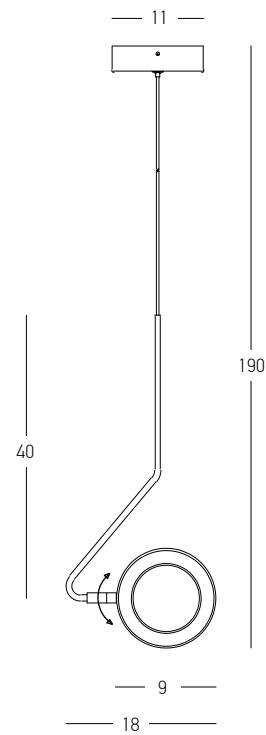

Power	7W
Input	220-240V, 50/60Hz
Color Temperature	3000K
Lumen	780Lm
Cri	80
Dimensions	Ø: 9cm L: 18cm H: 40cm
Base	Ø: 11cm H: 3.5cm
Dimmable Triac	○
Material	Metal - Acrylic
Special Feature	150cm Cable Adjustable Movable Ring Profile 2x1.5cm
Color	White Matt / Code 22044
Color	Black Matt - Gold Matt / Code 22045