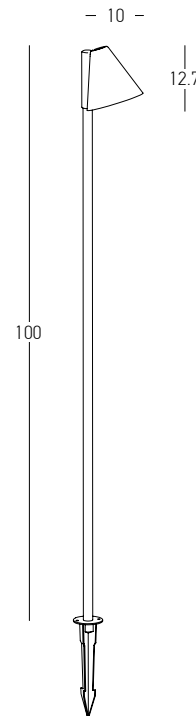

Bulb 1xGU10
Power MAX 20W
Input 220-240V, 50/60Hz
IP 65
Dimensions L: 10cm W: 10cm H: 100cm
Material Aluminum - Tempered Glass
Special Feature Spike Included
Recommended Base E282-SP / Not Included
Color Graphite / **Code E282**