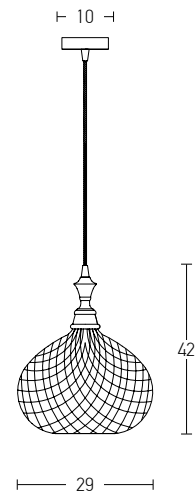

Bulb 1xE27
Power MAX 40W
Input 220-240V, 50/60Hz
Dimensions Ø: 29cm H: 42cm
Base Ø: 10cm H: 2cm
Material Metal - Glass
Special Feature 200cm Fabric Cable Adjustable
Color Chrome - Smoked Grey / **Code 1985**