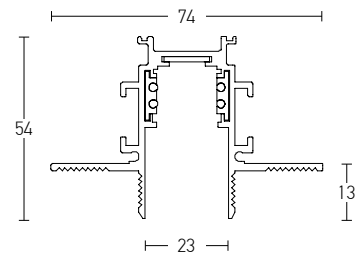

Power by : **CASAMBI**
 Available App on :

TRIMLESS Track : 1m / 2m / 3m

CORNER 90° (c1)
Vertical Plane

CORNER 90° (c2)
Horizontal Plane

Track Code	Size	Color	Corner Code	Plane	Color
2083B-1	1m	Sandy Black	2083B-C1	Vertical	Sandy Black
2083W-1	1m	Sandy White	2083W-C1	Vertical	Sandy White
2083B-2	2m	Sandy Black	2083B-C2	Horizontal	Sandy Black
2083W-2	2m	Sandy White	2083W-C2	Horizontal	Sandy White
2083B-3	3m	Sandy Black			
2083W-3	3m	Sandy White			