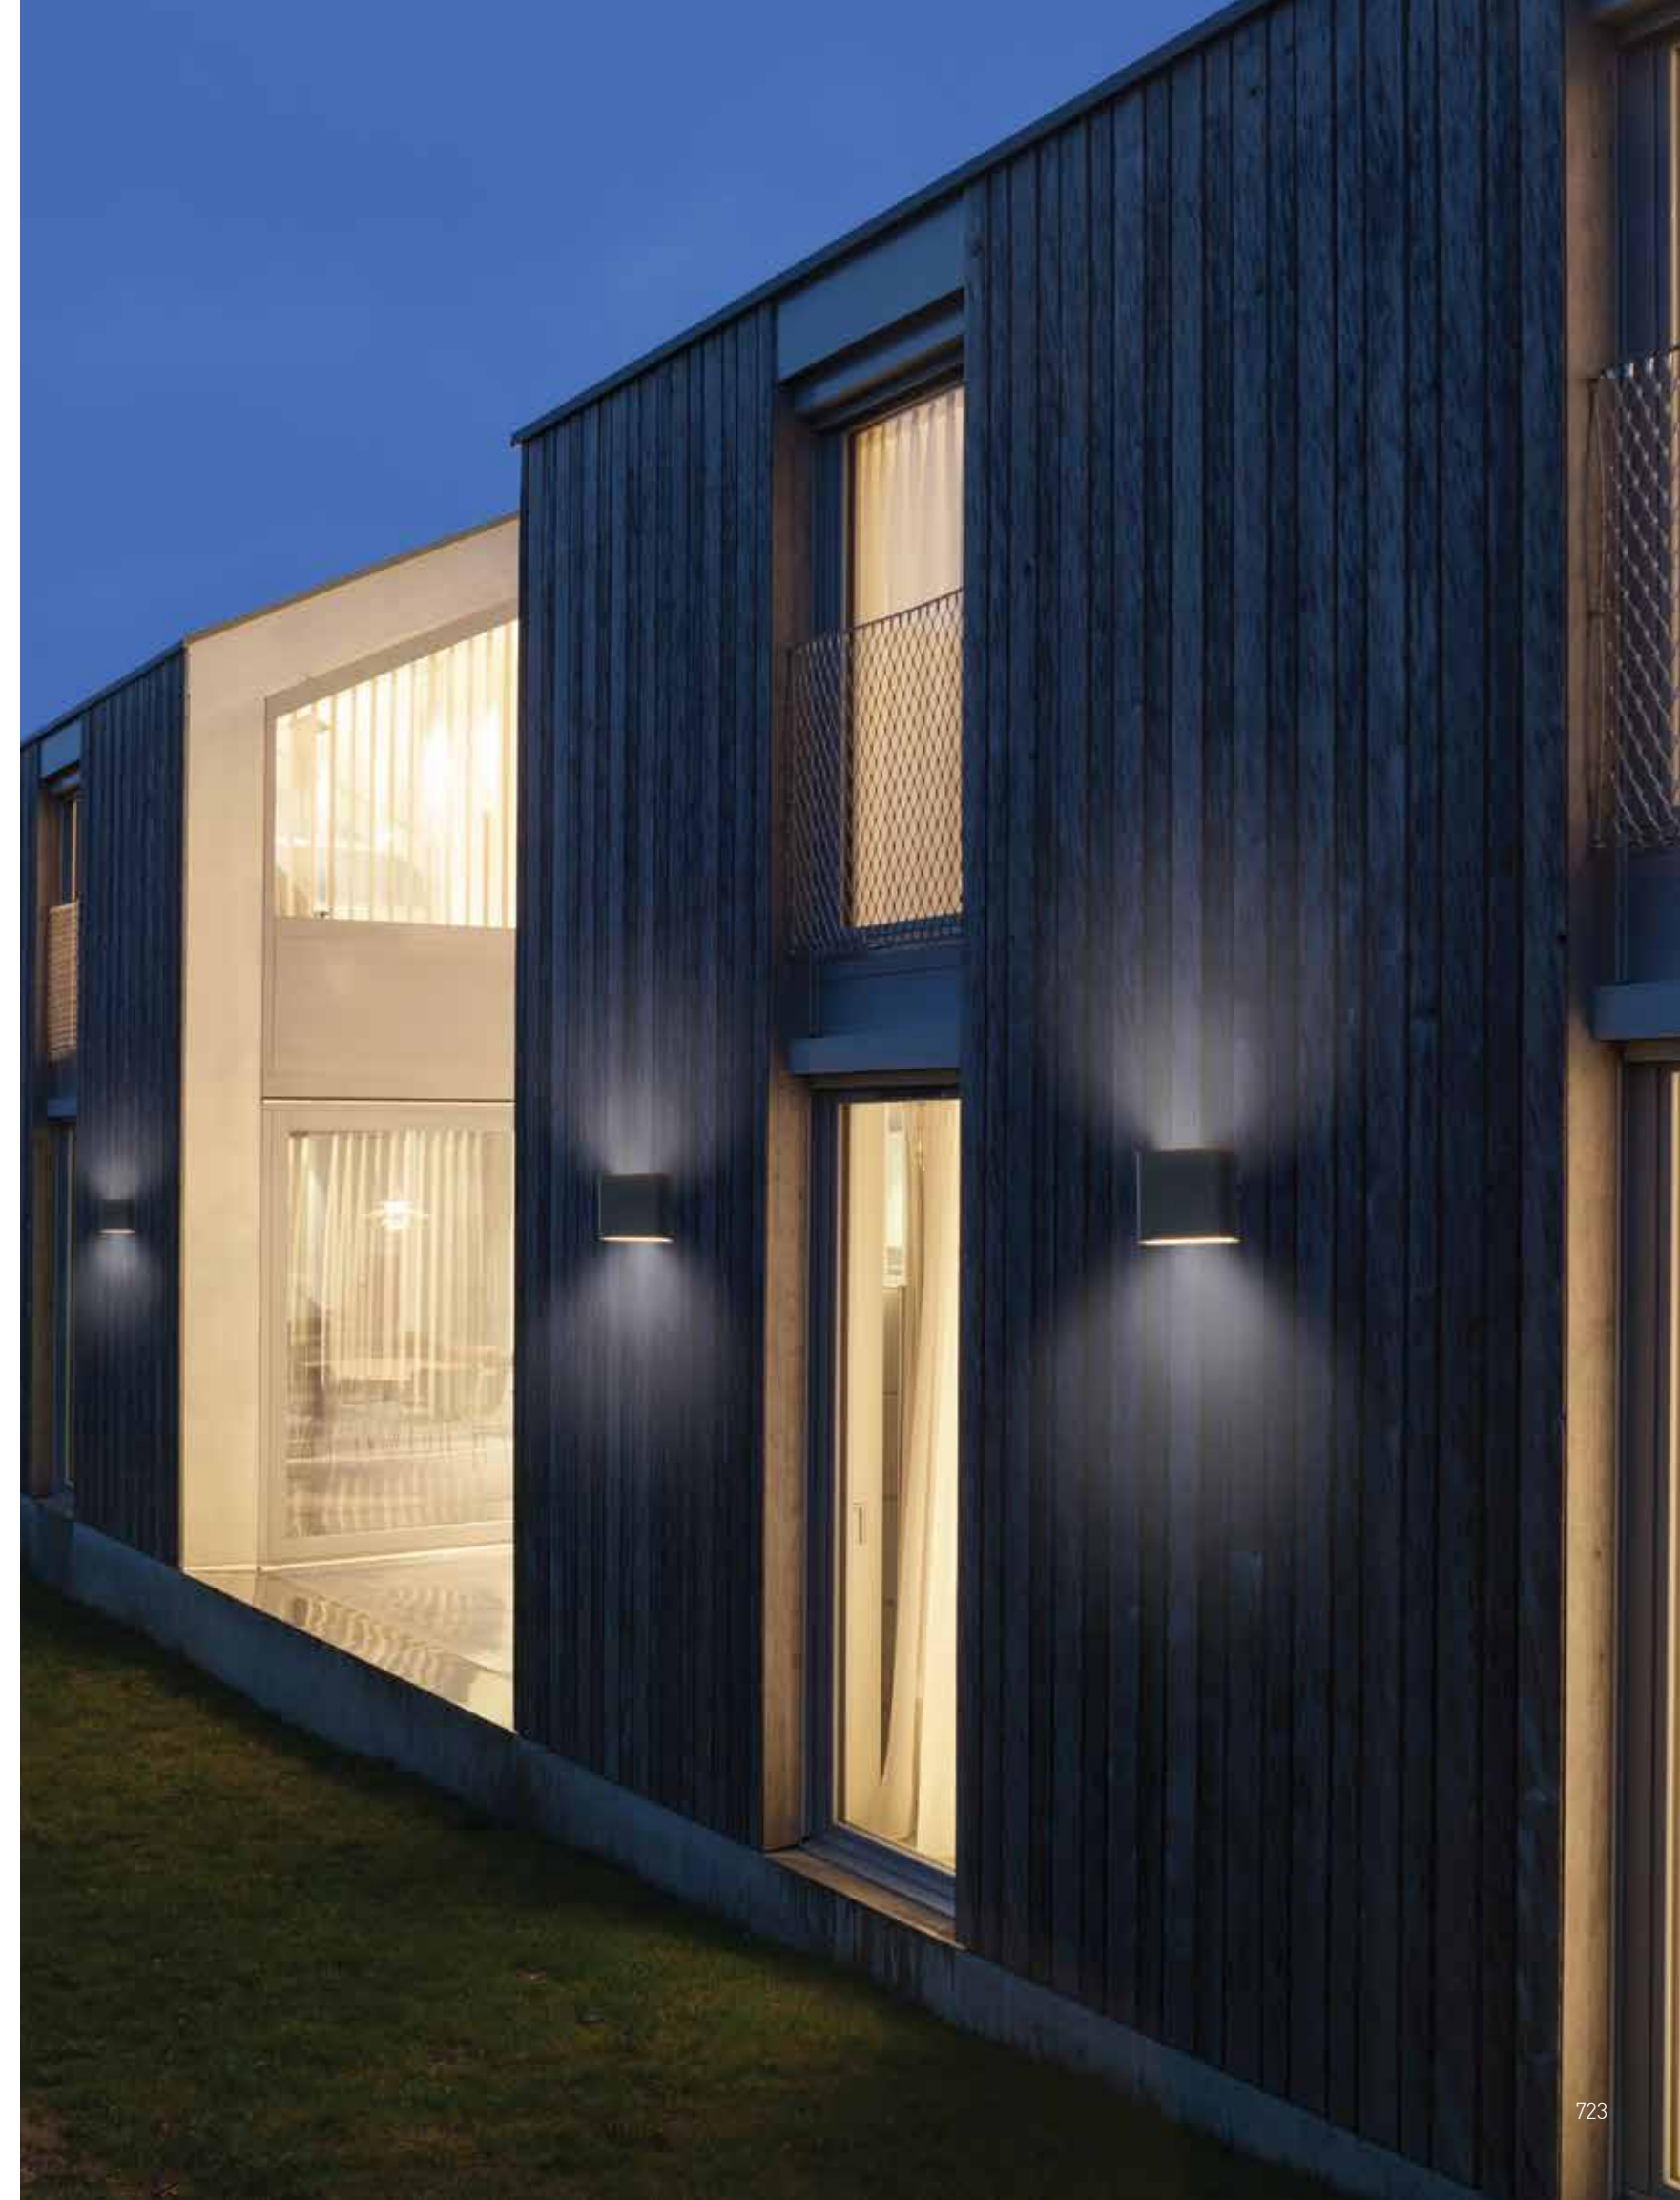

Power 2 x 3W
Input 220-240V, 50/60Hz
Color Temperature 3000K
Lumen 480Lm
Cri 80
IP 65
Dimensions L: 3.1cm W: 11cm H: 9cm
Material Aluminium - Tempered Glass
Special Feature Up - Down Light
Color Graphite / **Code E238**

Power 2 x 6W
Input 220-240V, 50/60Hz
Color Temperature 3000K
Lumen 960Lm
Cri 80
IP 65
Dimensions L: 3.1cm W: 17.5cm H: 9cm
Material Aluminium - Tempered Glass
Special Feature Up - Down Light
Color Graphite / **Code E239**

Power 2 x 10W
Input 220-240V, 50/60Hz
Color Temperature 3000K
Lumen 1600Lm
Cri 80
IP 65
Dimensions L: 3.1cm W: 30cm H: 9cm
Material Aluminium - Tempered Glass
Special Feature Up - Down Light
Color Graphite / **Code E240**