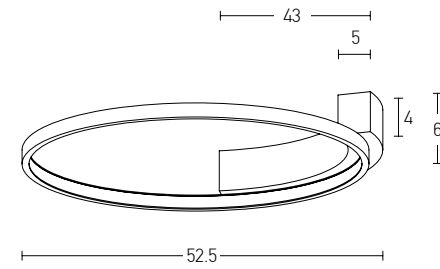

Power 31W
Input 220-240V, 50/60Hz
Color Temperature 3000K
Lumen 2480Lm
Cri 80
Dimensions Ø: 52.5cm H: 6cm
Base L: 43cm W: 5cm H: 4cm
Non Dimmable ☒
Material Metal - Aluminium - Silicon
Color Sandy Black / **Code 2076**
Color Sandy White / **Code 2077**