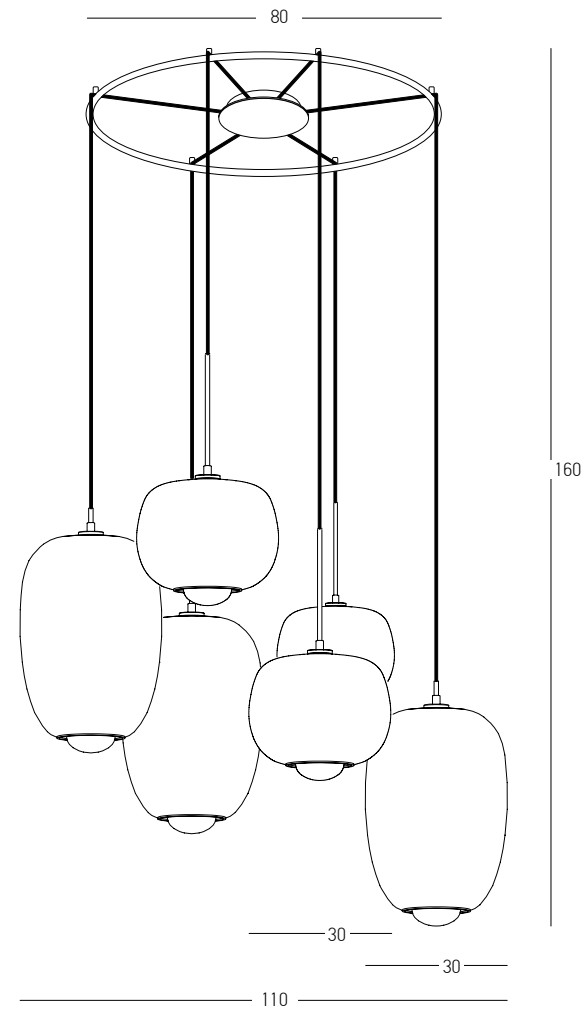

Adjustable Ellipse Base

Bulb	6xG9 Led
Power	MAX 7W
Input	220-240V, 50/60Hz
Dimensions	Ø: 110cm H: 160cm
Bases	Ø: 20cm H: 3cm
	Ø: 80cm H: 3cm
Glass	Ø: 30cm H: 24cm
	Ø: 30cm H: 43cm
Opal Glass	Ø: 10.5cm H: 13.5cm
Material	Metal - Smoked Glass Outside Opal Glass Inside
Special Feature	150cm Cable Adjustable
Color	Sandy Black - Smoked Glass - Gold Matt / Code 22147