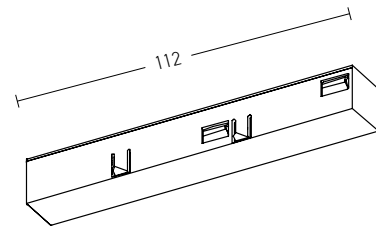

Accessories for All Tracks

Color : Black (RAL 9005)

Feeder for 48V Magnetic Tracks
Code 2096 / Color Black
Code 2096-W / Color White