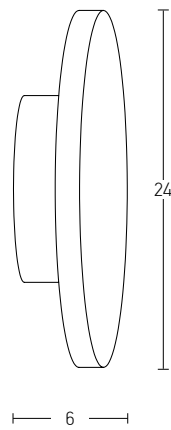

Indoor Led Wall Lighting

Power 6W
Input 220-240V, 50/60Hz
Color Temperature 3000K
Lumen 420Lm
Cri 80
Dimensions Ø: 18cm L: 6cm
Non Dimmable ☐
Material Metal - Acrylic
Color Brushed Brass / **Code 20349**

Power 10W
Input 220-240V, 50/60Hz
Color Temperature 3000K
Lumen 700Lm
Cri 80
Dimensions Ø: 24cm L: 6cm
Non Dimmable ☐
Material Metal - Acrylic
Color Brushed Brass / **Code 20350**