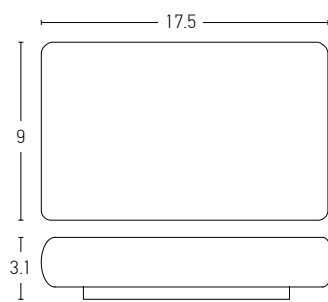

Power 2 x 3W
Input 220-240V, 50/60Hz
Color Temperature 3000K
Lumen 480Lm
Cri 80
IP 65
Dimensions L: 3.1cm W: 11cm H: 9cm
Material Aluminium - Tempered Glass
Special Feature Up - Down Light
Color Graphite / **Code E238**