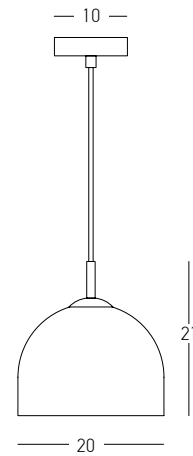

Bulb 1xE14
Power MAX 40W
Input 220-240V, 50/60Hz
Dimensions Ø: 20cm H: 21cm
Base Ø: 10cm H: 2.5cm
Glass Ø: 20cm H: 15cm
Material Metal - Glass
Special Feature 150cm Cable Adjustable
Color Champagne - Black Matt / **Code 22114**
Color Clear Glass - Painted Gold / **Code 22115**