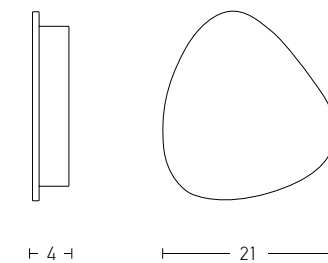

Bulb
Power
Input
Dimensions
Material
Color
Color
Color

2xG9 Led
MAX 7W
220-240V, 50/60Hz
L: 4cm W: 21cm
Metal - Acrylic
White Matt / Code 17023-W
Blue Matt / Code 17023-BL
Green Matt / Code 17023-G