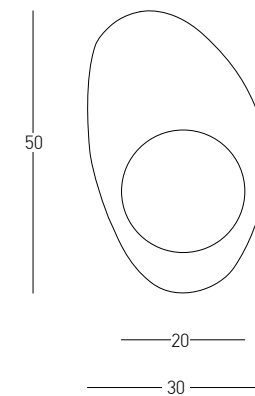

Bulb 1xG9 Led
Power MAX 7W
Input 220-240V, 50/60Hz
Dimensions L: 8cm W: 26cm H: 36cm
Material Metal - Opal Glass
Special Feature Opal Glass Ø: 8cm
Color Sandy Olive Green - Painted Gold / **Code 22203**
Color Terracotta - Painted Gold / **Code 22204**
Color Elephant Grey - Sandy Black / **Code 22205**

Bulb 1xG9 Led
Power MAX 7W
Input 220-240V, 50/60Hz
Dimensions L: 11cm W: 40cm H: 40cm
Material Metal - Opal Glass
Special Feature Opal Glass Ø: 8cm
Color Sandy Olive Green - Painted Gold / **Code 22201**

Model Finishing

Bulb 1xE27
Power MAX 20W
Input 220-240V, 50/60Hz
Dimensions L: 24cm W: 30cm H: 50cm
Base Ø: 15cm H: 3cm
Material Metal - Opal Glass
Special Feature Opal Glass Ø: 20cm
Color Painted Gold / **Code 22200**