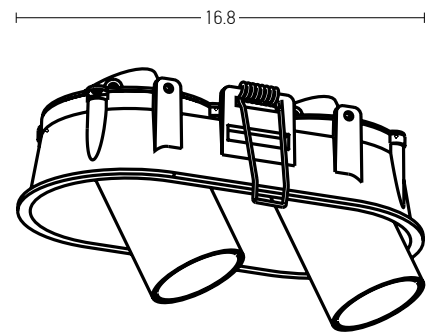

Power 2x7W
Input 10V / 700mA
Color Temperature 3000K
Lumen 1040Lm
Cri 90
Dimensions L: 16.8cm W: 9cm H: 9cm
Cutting Hole 8.2 x 16.4cm
Beam Angle 36°
Material Aluminium
Depth Required JT: 9cm
Required Driver V350-1050 / Series Connection
Special Feature Movable
Stick Ø: 4cm

Color Sandy White - Black / **Code Z11207-W**
Color Sandy Black - Gold / **Code Z11207-B**

Power 7W
Input 10V / 700mA
Color Temperature 3000K
Lumen 520Lm
Cri 90
Dimensions Ø: 9.1cm H: 9cm
Cutting Hole Ø: 8.2cm
Beam Angle 36°
Material Aluminium
Depth Required JT: 9cm
Required Driver LSCW700P for 1 Fixture
Special Feature Movable
Stick Ø: 4cm

Color Sandy White - Black / **Code Z11107-W**
Color Sandy Black - Gold / **Code Z11107-B**

Power 10W
Input 220-240V, 50/60Hz
Color Temperature 3000K
Lumen 750Lm
Cri 90
Dimensions Ø: 7cm H: 8.3cm
Cutting Hole Ø: 6cm
Beam Angle 38°
Non Dimmable ☒
Material Aluminium
Depth Required JT: 9cm
Driver Included (250mA)
Color White Matt - Black Matt Reflector / **Code S070**

Power 15W
Input 220-240V, 50/60Hz
Color Temperature 3000K
Lumen 1125Lm
Cri 90
Dimensions Ø: 8.5cm H: 10.3cm
Cutting Hole Ø: 7.8cm
Beam Angle 30°
Non Dimmable ☒
Material Aluminium
Depth Required JT: 11cm
Driver Included (350mA)
Color White Matt - Black Matt Reflector / **Code S071**