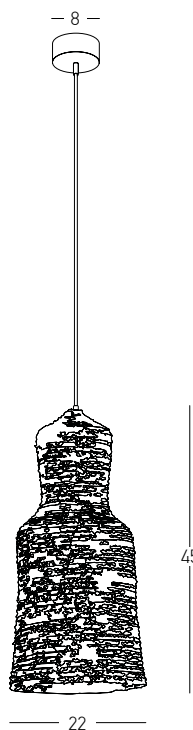

Indoor Lighting | Bamboo - Rattan Collection

Bulb 1xE27 Led
Power MAX 20W
Input 220-240V, 50/60Hz
Dimensions Ø: 22cm H: 20cm
Base Ø: 8cm H: 3.5cm
Material Metal - Braided Wheat
Special Feature 200cm Black Fabric Cable Adjustable
Color Natural - Sandy Black/ **Code 22166**

Bulb 1xE27 Led
Power MAX 20W
Input 220-240V, 50/60Hz
Dimensions Ø: 18cm H: 21cm
Base Ø: 8cm H: 3.5cm
Material Metal - Braided Wheat
Special Feature 200cm Black Fabric Cable Adjustable
Color Natural - Sandy Black / **Code 22167**

Bulb 1xE27 Led
Power MAX 20W
Input 220-240V, 50/60Hz
Dimensions Ø: 22cm H: 45cm
Base Ø: 8cm H: 3.5cm
Material Metal - Braided Wheat
Special Feature 200cm Black Fabric Cable Adjustable
Color Natural - Sandy Black / **Code 22168**