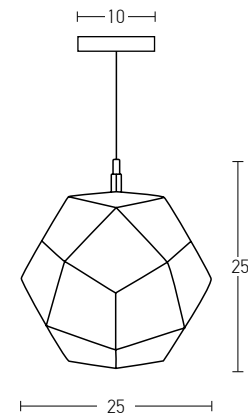

Bulb 1xE27
Power MAX 40W
Input 220-240V, 50/60Hz
Dimensions Ø: 25cm H: 25cm
Base Ø: 10cm H: 2.5cm
Material Metal - Stainless Steel
Special Feature 150cm Cable Adjustable
Color Gold - Black Matt Base / **Code 1683**