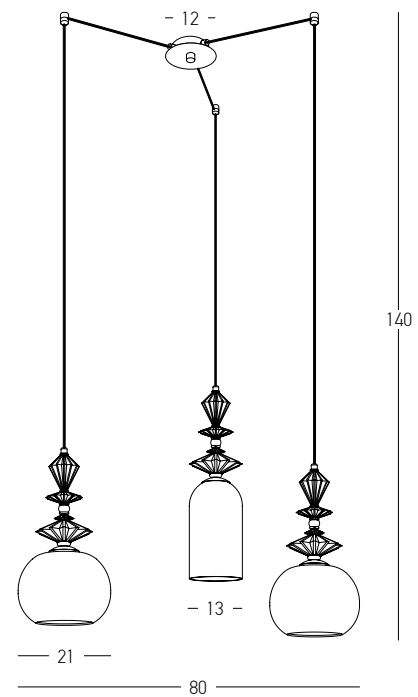

Bulb 1xE27
 Power MAX 40W
 Input 220-240V, 50/60Hz
 Dimensions Ø: 30cm H: 28cm
 Base Ø: 10cm H: 2.5cm
 Glass Ø: 30cm H: 11cm
 Material Metal - Opal Glass
 Special Feature 150cm Fabric Cable Adjustable
 Color Gold Matt / **Code 22072**

Bulb 1xE27
 Power MAX 40W
 Input 220-240V, 50/60Hz
 Dimensions Ø: 13cm H: 48cm
 Base Ø: 10cm H: 2.5cm
 Opal Glass Ø: 13cm H: 24cm
 Material Metal - Ceramic - Opal Glass
 Special Feature 150cm Fabric Cable Adjustable
 Color Antique Brass / **Code 22078**

Bulb 1xE27
 Power MAX 40W
 Input 220-240V, 50/60Hz
 Dimensions Ø: 21cm H: 41cm
 Base Ø: 10cm H: 2.5cm
 Opal Glass Ø: 21cm H: 16cm
 Material Metal - Ceramic - Opal Glass
 Special Feature 150cm Fabric Cable Adjustable
 Color Antique Brass / **Code 22079**

Bulb 1xE27
 Power MAX 40W
 Input 220-240V, 50/60Hz
 Dimensions L: 22cm W: 13cm H: 49cm
 Base Ø: 10cm L: 2.5cm
 Glass Ø: 13cm H: 24cm
 Material Metal - Ceramic - Opal Glass
 Color Antique Brass / **Code 22080**