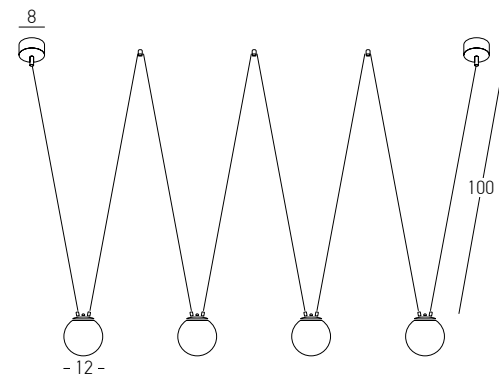

Bulb 4xG9 Led
Power MAX 9W
Input 220-240V, 50/60Hz
Base 2x Ø: 10cm H: 3.5cm
Material Metal - Opal Glass
Special Feature 800cm Cable
Glass Ø: 12cm
3 Hanging Accessories Included

Color Sandy Olive Green / **Code 22202**
Color Sandy Black / **Code 22202-B**
Color Sandy White / **Code 22202-W**