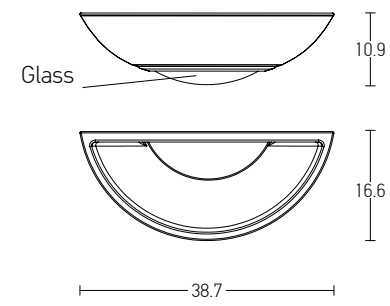

Bulb 1xE27
Power MAX 40W
Input 220-240V . 50/60Hz
Dimensions L: 16.6cm W:38.7cm H: 10.9cm
Material Gypsum - Glass
Color Pure White / **Code 20273**

Bulb 1xE14
Power MAX 40W
Input 220-240V . 50/60Hz
Dimensions L: 11cm W: 22cm H: 8.5cm
Material Gypsum
Color Pure White / **Code 20274**

Power 9.2W
Input 220-240V . 50/60Hz
Color Temperature 3000K
Lumen 460Lm
Cri 80
Dimensions Ø: 25cm L: 5.5cm
Material Gypsum
Color Pure White / **Code 20272**

Power 7.5W
Input 220-240V . 50/60Hz
Color Temperature 3000K
Lumen 375Lm
Cri 80
Dimensions Ø: 15cm L: 4.1cm
Material Gypsum
Color Pure White / **Code 20271**