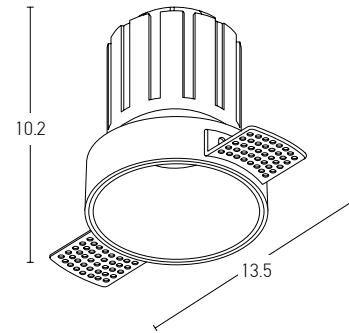

Power 9W
Input 220-240V, 50/60Hz
Color Temperature 3000K
Lumen 675Lm
Cri 90
Dimensions Ø: 8.2cm W: 13.5cm H: 10.2cm
Cutting Hole Ø: 8.2cm
Beam Angle 36°
Non Dimmable ☒
Material Aluminium
Depth Required 10.5cm
Driver Included (200mA)
Color Sandy White / **Code S096**