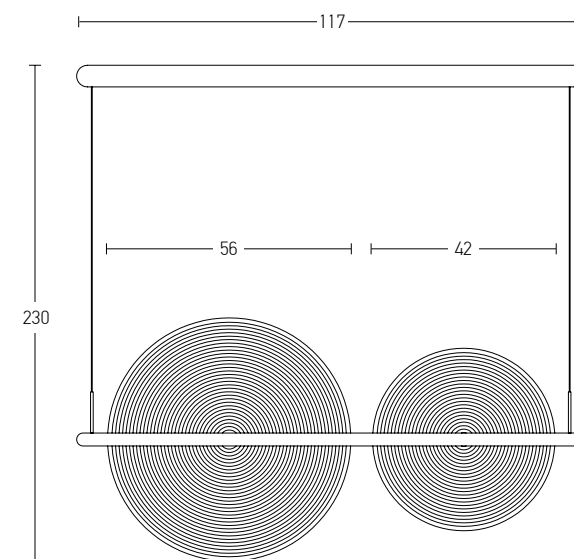

Power 70W
Input 220-240V, 50/60Hz
Color Temperature 3000K
Lumen 5600Lm
Cri 80
Dimensions L: 117cm W: 2cm H: 230cm
Base L: 117cm W: 2cm H: 3cm
Non Dimmable ☒
Material Metal - Aluminium - Acrylic
Special Feature 200cm Cable Adjustable,
Acrylic Ø: 56cm Thickness: 1cm
Acrylic Ø: 42cm Thickness: 1cm
Color Sandy Black / **Code 20161**