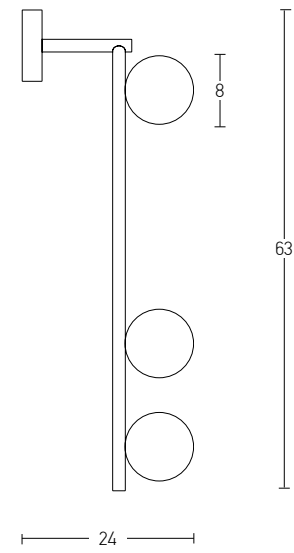

Bulb 3xG9 Led
Power MAX 9W
Input 220-240V, 50/60Hz
Dimensions L: 24cm H: 63cm
Base Ø: 10cm H: 2cm
Material Metal - Opal Glass
Special Feature Opal Glass Ø: 8cm
Color Sandy Black / **Code 18134-B**