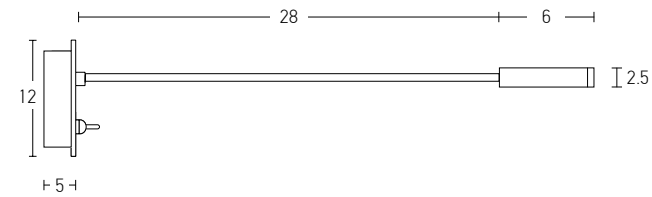

Suggested Trimless Canopy **Code 20144**

Power 3W
 Input 220-240V, 50/60Hz
 Color Temperature 3000K
 Lumen 240Lm
 Cri 80
 Dimensions L: 34cm W: 4cm H: 12cm
 Depth 5cm
 Non Dimmable
 Switch On/Off
 Material Metal - Aluminium
 Cutting Hole 8.6x3.2cm
 Special Feature Stick Ø: 2.5cm H: 6cm
 Color Black / **Code H69**