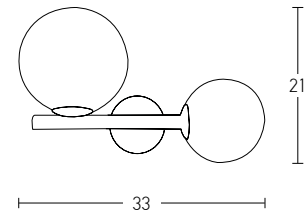

Bulb 1xE14 / 1xG9
Power MAX 15W / MAX 7W
Input 220-240V, 50/60Hz
Dimensions L: 17.5cm W: 33cm H: 21cm
Base Ø: 8cm H: 3cm
Material Metal - Opal Glass
Special Feature Opal Glass Ø: 15cm / Ø: 10cm
Color Gold Matt / **Code 1995**