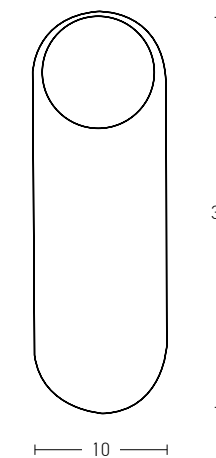

Bulb 1xG9 Led
Power MAX 9W
Input 220-240V, 50/60Hz
Dimensions L: 12cm W: 10cm H: 30cm
Base Ø: 8cm H: 2cm
Material Metal - Opal Glass
Special Feature Opal Glass Ø: 8cm
Color Gold Matt / **Code H64** ☒
Color Black Matt / **Code H64-B** ☒