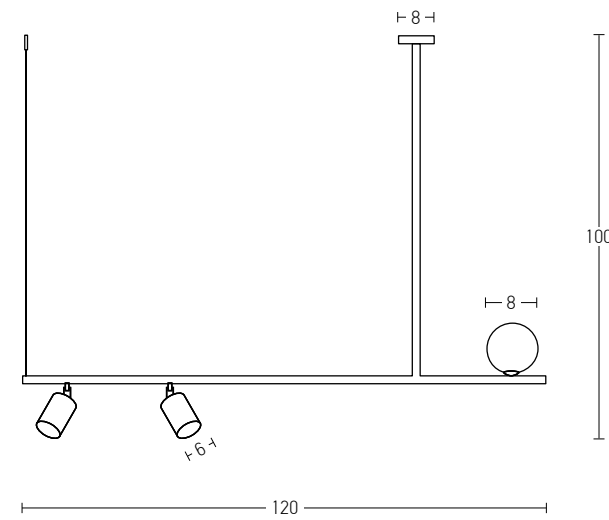

Bulb 2xGU10 , 1xG9 Led
Power MAX 25W , MAX 9W
Input 220-240V, 50/60Hz
Dimensions L: 120cm W: 8cm H: 100cm
Material Metal - Opal Glass
Special Feature Standard Length
Opal Glass Ø: 8cm
Color Sandy Black - Painted Gold / **Code 22227**