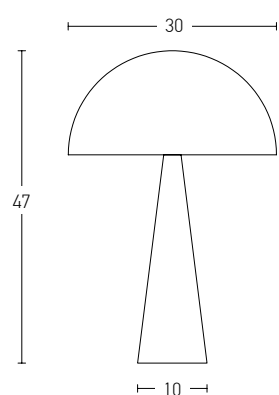

Bulb	1xE27
Power	MAX 25W
Input	220-240V, 50/60Hz
Dimensions	Ø: 30cm H: 47cm
Base	Ø: 10cm H: 30cm
Material	Metal
Special Feature	150cm Cable Available
Color	Black Matt / Code 20210
Color	Gold Matt / Code 20211