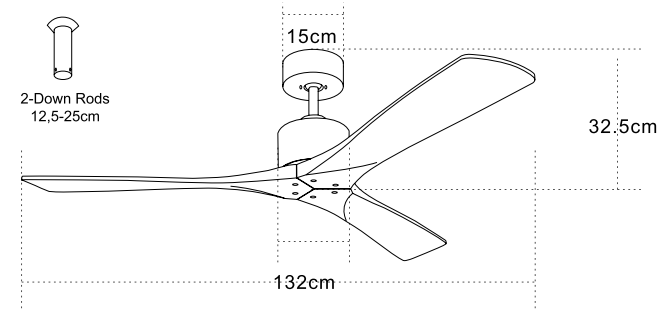

Indoor Ceiling Fans