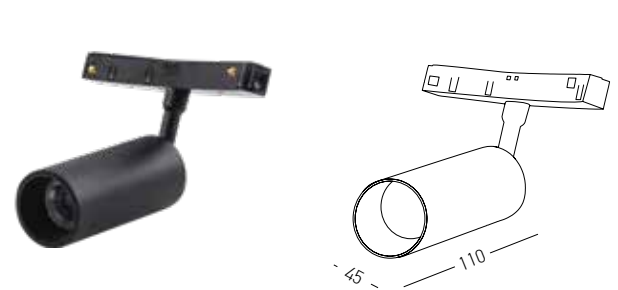

Power 8W
Input 48V
Color Temperature 3000K
Lumen 780Lm
Cri 80
Dimensions Curved: 600mm Ø: 45mm L: 110mm
Beam Angle 36°
DALI Dimmable ☒
Material Aluminium - Acrylic
Color Sandy Black / **Code 22094**