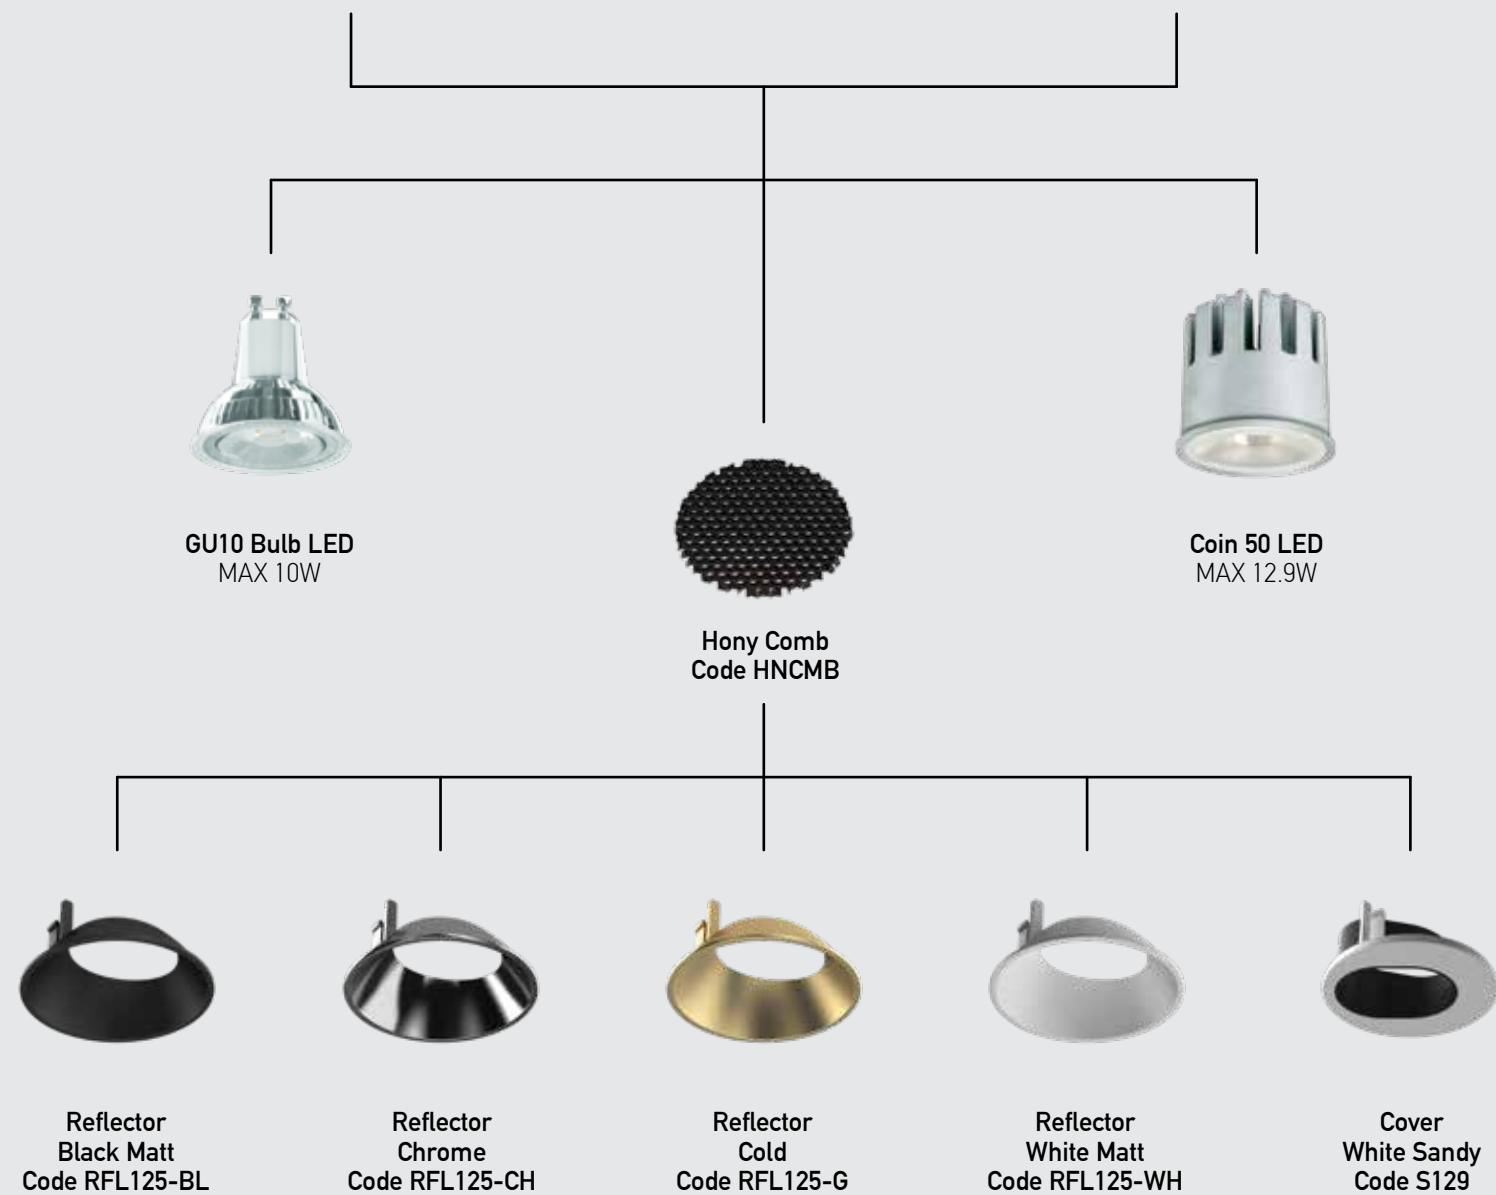

Non Adjustable Models...

Bulb
Power
Input
Dimensions
Cutting Hole
Material
Special Feature
Recessed
Trimless

1xGU10 LED
MAX 10W
220-240V, 50/60Hz
Ø: 8.5cm H: 7cm
Ø: 7.4cm
Aluminium
GU10 Lampholder Not Included
Sandy White - Black Chrome / **Code S126**
Sandy White - Black Chrome / **Code S128**