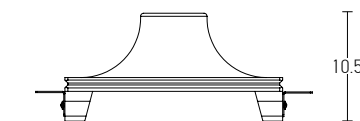

Bulb 1xGU10
Power MAX 50W
Input 220-240V, 50/60Hz
Dimensions L: 12cm W: 12cm H: 7cm
Cutting Hole L: 12.2cm W: 12.2cm
Material Gypsum
Depth Required JTT: 14cm
Special Feature GU10 Lampholder Included
Color Pure White / **Code S030**

Bulb 1xGU10
Power MAX 50W
Input 220-240V, 50/60Hz
Dimensions L: 12cm W: 12cm H: 6.1cm
Cutting Hole L: 12.2cm W: 12.2cm
Material Gypsum
Depth Required JTT: 11.5cm
Special Feature GU10 Lampholder Included
Color Pure White / **Code S025**

Bulb 1xGU10
Power MAX 50W
Input 220-240V, 50/60Hz
Dimensions L: 10cm W: 10cm H: 3cm
Cutting Hole L: 10.2cm W: 10.2cm
Material Gypsum
Depth Required JTT: 9cm
Special Feature GU10 Lampholder Included
Color Pure White / **Code S027**

Bulb 1xGU10
Power MAX 50W
Input 220-240V, 50/60Hz
Dimensions L: 12cm W: 12cm H: 6.2cm
Cutting Hole L: 12.2cm W: 12.2cm
Material Gypsum
Depth Required JTT: 11.5cm
Special Feature GU10 Lampholder Included
Color Pure White / **Code S029**

Bulb 1xGU10
Power MAX 50W
Input 220-240V, 50/60Hz
Dimensions L: 8cm W: 8cm H: 6cm
Cutting Hole L: 8.2cm W: 8.2cm
Material Gypsum
Depth Required JTT: 12cm
Special Feature GU10 Lampholder Included
Color Pure White / **Code S047**

22

Bulb 1xGU10
Power MAX 40W
Input 220-240V, 50/60Hz
Dimensions L: 22cm W: 22cm H: 10.5cm
Cutting Hole L: 22.2cm W: 22.2cm
Material Gypsum
Depth Required JTT: 4cm
Special Feature GU10 Lampholder Included
Color Pure White / **Code S109**

Bulb 1xGU10
Power MAX 50W
Input 220-240V, 50/60Hz
Dimensions L: 8cm W: 8cm H: 6cm
Cutting Hole L: 8.2cm W: 8.2cm
Material Gypsum
Depth Required JTT: 12cm
Special Feature GU10 Lampholder Included
Color Pure White / **Code S048**

19