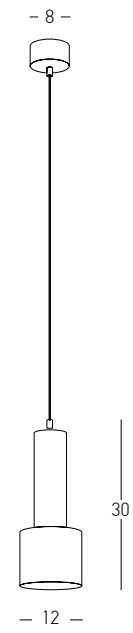

Bulb 1xGU10
Power MAX 25W
Input 220-240V, 50/60Hz
Dimensions Ø: 10.5cm H: 25cm
Base Ø: 8cm H: 3.5cm
Material Metal - Aluminium
Special Feature 200cm Fabric Cable Adjustable
Color Sandy Black - Painted Gold / Code 22185 