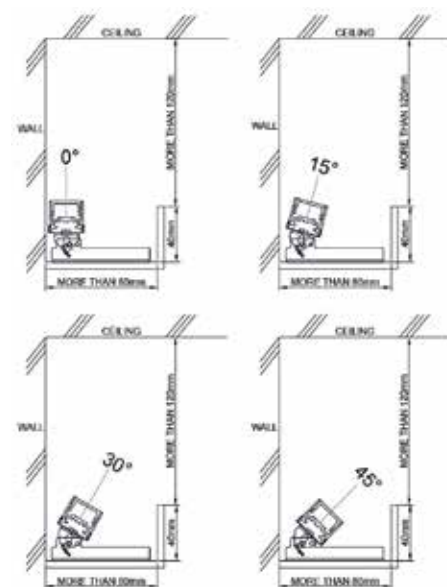

Profile Set
20325 2m Aluminium Profile + 2m Opal PC Cover + 4pcs Metal Clips

Profile Set
20325-60D 2m Aluminium Profile + 2m Clear PC Diffuser Cover (Degrees 60°) + 4pcs Metal Clips

Profile Set
20325-WG 2m Aluminium Profile + 2m PMMA Lens Cover (Wall Grazer) + 4pcs Metal Clips

Profile Set
20325-30D 2m Aluminium Profile + 2m PMMA Lens Cover (Degrees 30°) + 4pcs Metal Clips