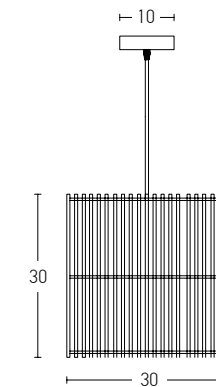

Bulb 1xE27
Power MAX 40W
Input 220-240V, 50/60Hz
Dimensions Ø: 30cm H: 30cm
Base Ø: 10cm H: 2cm
Material Metal - Rattan
Special Feature 200cm Cable Adjustable
Color Natural / **Code 20234**