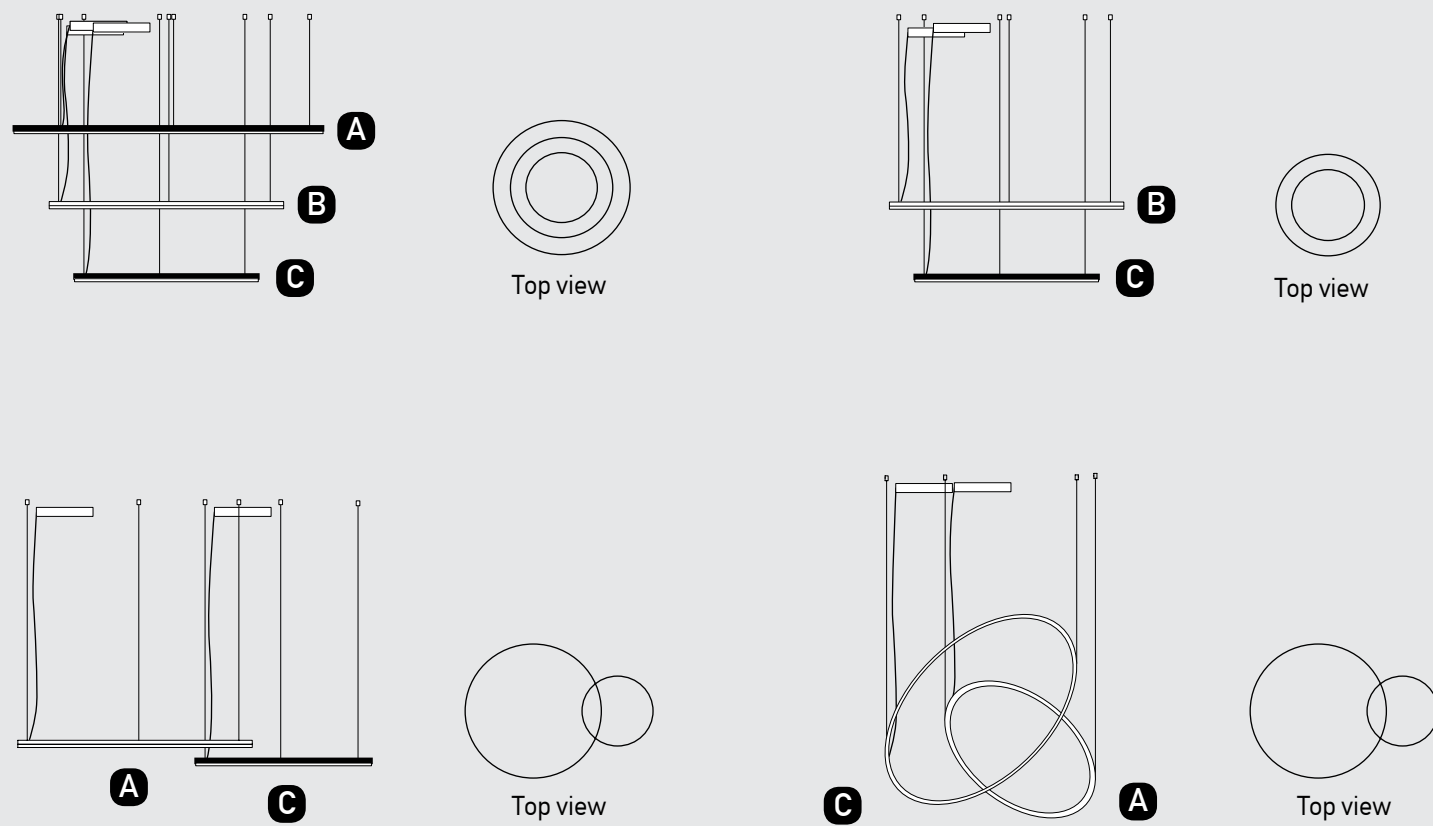

Our Suggestion

Become an artist and make your combination.
Use your imagination to create your masterpiece with our limitless options.

Power 41W
Input 220-240V, 50/60Hz
Color Temperature 3000K
Lumen 4200Lm
Cri 80
Dimensions Ø: 60cm W: 65cm H: 200cm
Base L: 30cm W: 7cm H: 3,5cm
Dimmable Triac
Material Metal - Aluminium - Acrylic
Special Feature 200cm Cable Adjustable
Profile 2.2x5.3cm
Color Sandy Black - Gold Matt / **Code 22011**