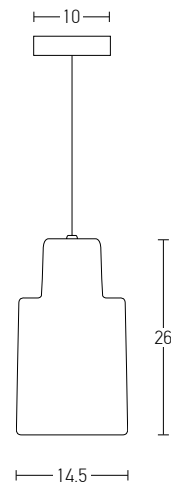

Bulb 1xE27
Power MAX 40W
Input 220-240V, 50/60Hz
Dimensions Ø: 14,5cm H: 26cm
Base Ø: 10cm H: 2.5cm
Material Concrete
Special Feature 120cm Cable Adjustable
Color Concrete - Chrome Base / **Code 1582**