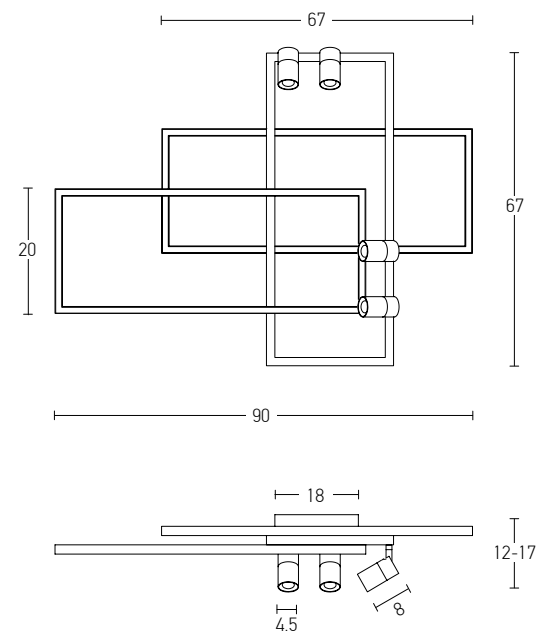

Power 32W + 4x5W
Input 220-240V, 50/60Hz
Color Temperature 3000K
Lumen 5700Lm
Cri 80
Dimensions L: 90cm W: 67cm H: 12-17cm
Base L: 18cm W: 18cm H: 8.5cm
Spots Dimensions Ø: 4.5cm L: 8cm
Dimmable Triac ☐
Material Aluminium - Acrylic
Special Feature Profile 2x1.7cm
Movable Spots
Color Sandy Black / **Code 22020**