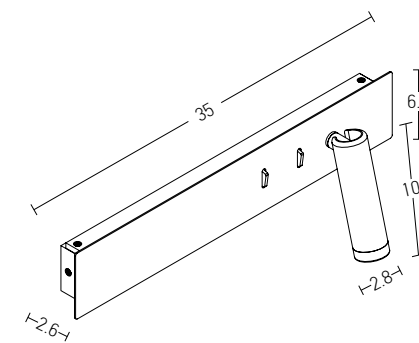

Power	3W + 5W + 5W
Input	220-240V, 50/60Hz
Color Temperature	3000K
Lumen	240+800Lm
Cri	80
Dimensions	L: 7-16cm W: 35cm H: 6.3cm
Non Dimmable	☒
Switch	2 Switch On/Off
Material	Metal - Aluminium - Acrylic
Special Feature	Up/Down Light Stick Ø: 2.8cm H: 10cm
Color	Black Matt / Code H54
Color	White Matt / Code H52