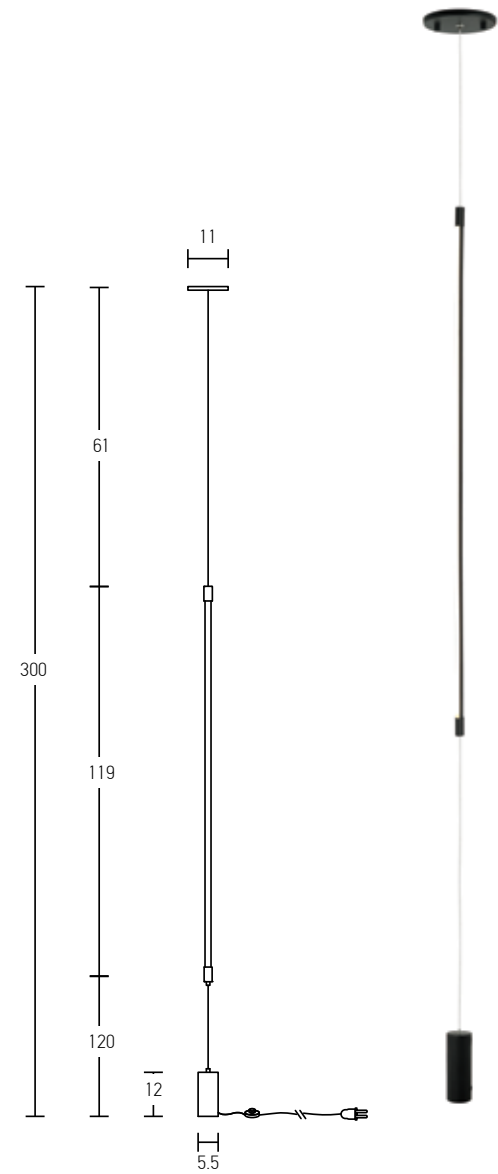

Power 22W
Input 220-240V, 50/60Hz
Color Temperature 3000K
Lumen 1760Lm
Cri 80
Dimensions Ø: 1.6cm H: 119cm H: 300cm
Base Ø: 5.5cm H: 12cm
Non Dimmable ☐
Material Aluminium - Acrylic
Color Black Matt / Code 20184