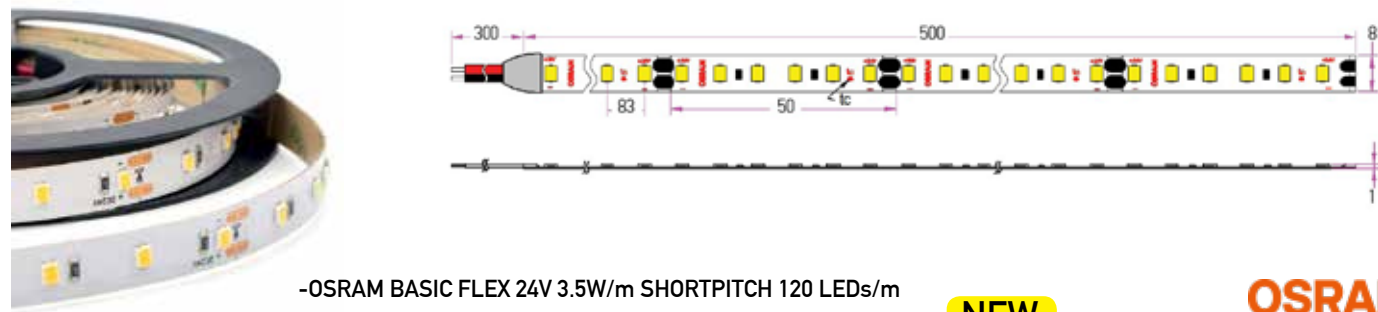

-OSRAM BASIC FLEX 24V 3.5W/m SHORTPITCH 120 LEDs/m

NEW **OSRAM**
Less Wattage Better Efficiency

Code	IP	Kelvin	CRI	Watt	Lm/m
4062172231251	20	2700	85	3.5W/m	400
4062172231275	20	3000	85	3.5W/m	420
4062172231299	20	4000	85	3.5W/m	450
4062172231695	65	2700	85	3.5W/m	370
4062172231718	65	3000	85	3.5W/m	390
4062172231732	65	4000	85	3.5W/m	415

Lumen Efficiency	110Lm/W	5 YEARS GUARANTEE
SDCM	3	
Ra	85	
LEDs/m	120	
Voltage	DC24V	
Width	IP20 8mm IP65 10.3mm	
Unit cut	50mm	
Life Span	30000H	
Waterproof Rate	IP20 + IP65	

Dimming Options

1. DALI Dimming : Dali Driver 24V + Switch DALI MCU . Suitable with Drivers to Page : 701
2. BLUETOOTH Dimming : Element Driver 24V+OT BLE (CASAMBI App) . Suitable with Drivers to Page : 700
3. PHASECUT Dimming : Suitable with PhaseCut Drivers to Page : 701
4. 1-10 Dimming : 1-10 Driver 24V . Suitable with 1-10V Drivers to Page : 701
5. PUSH BUTTON Dimming : Dali Driver 24V to Page : 701