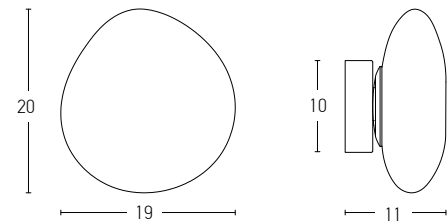

Indoor Led Lighting

Power 5W
Input 220-240V, 50/60Hz
Color Temperature 3000K
Lumen 400Lm
Cri 80
Dimensions L: 13.5cm W: 16.5cm H: 25cm
Base Ø: 10cm H: 3cm
Non Dimmable ☒
Material Metal - Opal Glass
Color White / **Code 20137**

Power 5W
Input 220-240V, 50/60Hz
Color Temperature 3000K
Lumen 400Lm
Cri 80
Dimensions L: 23.5cm W: 25cm H: 33cm
Base Ø: 10cm H: 3cm
Non Dimmable ☒
Material Metal - Opal Glass
Color White / **Code 20136**

Power 5W
Input 220-240V, 50/60Hz
Color Temperature 3000K
Lumen 400Lm
Cri 80
Dimensions L: 11cm W: 19cm H: 20cm
Base Ø: 10cm H: 3cm
Non Dimmable ☒
Material Metal - Glass
Color Smoked Grey / **Code 20138**