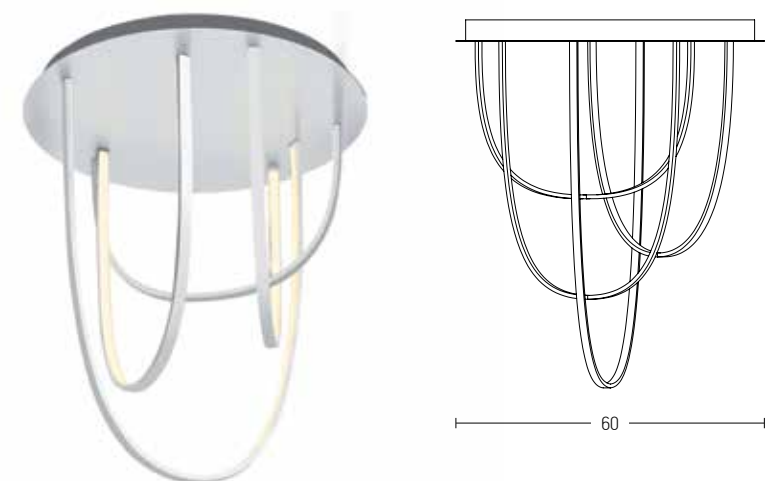

Power 80W
Input 220-240V, 50/60Hz
Color Temperature 3000K
Lumen 6400Lm
Cri 80
Dimensions Ø: 60cm H: 71cm
Dimmable Triac ☐
Material Metal - Aluminium - Acrylic
Color Sandy Black / **Code 1951**
Color Sandy White / **Code 1950**