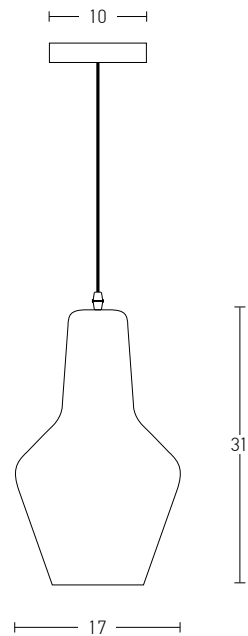

Bulb 1xE27
Power MAX 40W
Input 220-240V, 50/60Hz
Dimensions Ø: 25cm H: 30cm
Base Ø: 10cm H: 2cm
Material Metal - Glass
Special Feature 150cm Cable Adjustable
Color Chrome Glass / **Code 17053**

Bulb 1xE27
Power MAX 40W
Input 220-240V, 50/60Hz
Dimensions Ø: 17cm H: 31cm
Base Ø: 10cm H: 2cm
Material Metal - Glass
Special Feature 150cm Cable Adjustable
Color Chrome Glass / **Code 17055**