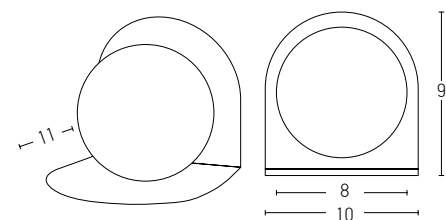

Bulb 1xG9 Led
 Power MAX 7W
 Input 220-240V, 50/60Hz
 Dimensions L: 10.5cm W: 16cm H: 14.5cm
 Material Metal - Opal Glass
 Special Feature Opal Glass Ø: 8cm
 Color Black Matt / **Code 20348-S**

Bulb 1xG9 Led
 Power MAX 7W
 Input 220-240V, 50/60Hz
 Dimensions L: 16cm W: 14cm H: 13cm
 Material Metal - Opal Glass
 Special Feature Opal Glass Ø: 12cm
 Color Black Matt / **Code 20344-L**