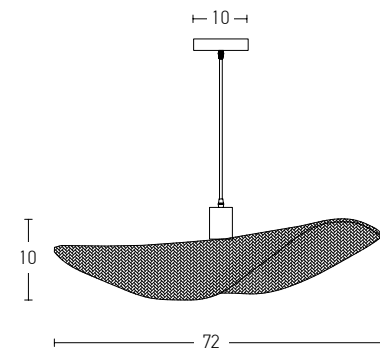

Bulb 1xE27
Power MAX 40W
Input 220-240V, 50/60Hz
Dimensions L: 72cm W: 40cm H: 10cm
Base Ø: 10cm H: 2cm
Material Metal - Bamboo
Special Feature 200cm Cable Adjustable
Color Natural / **Code 20241**