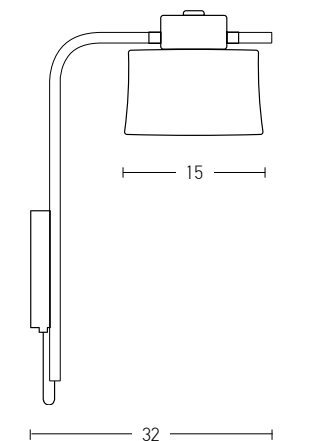

Bulb 1xE14
Power MAX 40W
Input 220-240V, 50/60Hz
Dimensions L: 32cm W: 15cm H: 42cm
Base W: 8.3cm H: 12cm
Material Metal - Aluminium
Color Sandy Black - Copper Mat / **Code 18135**