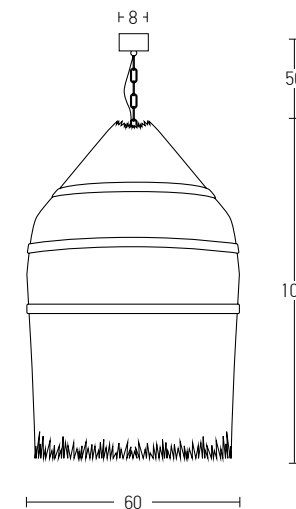

Bulb 1xE27
Power MAX 40W
Input 220-240V, 50/60Hz
Dimensions Ø: 60cm H: 100cm
Base Ø: 8cm H: 3.5cm
Material Metal - Straw
Special Feature 50cm Chain Adjustable
Color Natural Straw / **Code 17129**