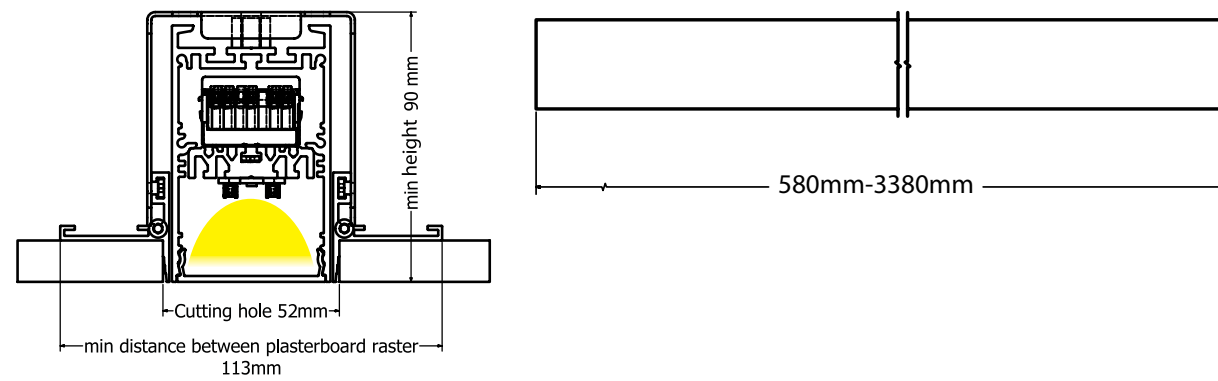

Fill in your code using the following items from the table.

Trimless Profile					
Code	Length	Driver	Kelvin	Set	Body Color
53	58 = 58cm	O = ON/OFF	3 = 3000K	E = HE	W = Sandy White
53	86 = 86cm	D = Dali	4 = 4000K	O = HO	B = Sandy Black
53	114 = 114cm				
53	142 = 142cm				
53	170 = 170cm				
53	198 = 198cm				
53	226 = 226cm				
53	254 = 254cm				
53	282 = 282cm				
53	310 = 310cm				
53	338 = 338cm				

Guide to Create your Code by Choosing : 53 - Length - Driver - Kelvin - Set - Body Color