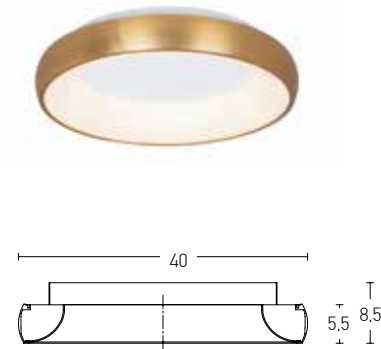

Indoor Led Lighting

Power 30W
Input 220-240V, 50/60Hz
Color Temperature 3000K
Lumen 2400Lm
Cri 80
Dimensions Ø: 40cm H: 8.5cm
Dimmable Triac ☐
Material Aluminium - Acrylic
Color Sandy Black / **Code 2040**
Color Sandy White / **Code 2041**
Color Brushed Gold Matt / **Code 2042**