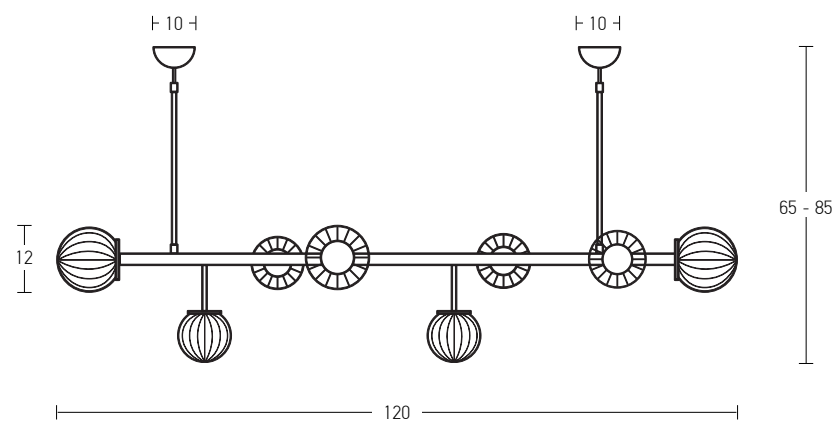

Bulb	8xG9 Led
Power	MAX 40W
Input	220-240V, 50/60Hz
Dimensions	L: 120cm H: 65-85cm
Base	Ø: 10cm
Material	Metal- Clear Glass
Special Feature	Clear Glass Ø: 12cm
Color	Bronze / Code 18132-BR