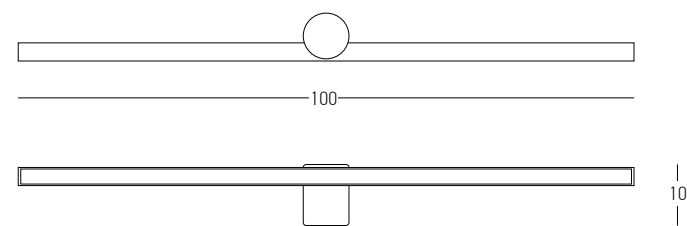

Power 17W
Input 220-240V, 50/60Hz
Color Temperature 3000K
Lumen 2600Lm
Cri 81
Dimensions L: 81cm W: 10cm H: 7.5cm
Base Ø: 7.5cm L: 10cm
Non Dimmable ☒
Material Aluminum - Acrylic
Special Feature IP54
Profile 2.5 x 2.2cm
Color Sandy Black / **Code 22125**

Power 21W
Input 220-240V, 50/60Hz
Color Temperature 3000K
Lumen 3000Lm
Cri 81
Dimensions L: 100cm W: 10cm H: 7.5cm
Base Ø: 7.5cm L: 10cm
Non Dimmable ☒
Material Aluminum - Acrylic
Special Feature IP54
Profile 2.5 x 2.2cm
Color Sandy Black / **Code 22126**