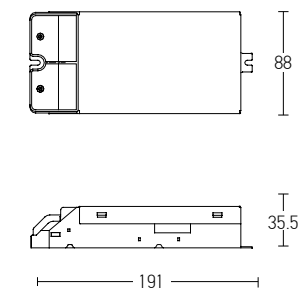

Remote Driver 150W
48V
5Years Guarantee
ON-OFF / **Code 20297**
DALI KIT / **Code 20299**
PUSH BUTTON KIT / **Code 20302**
BLUETOOTH KIT / **Code 20305**