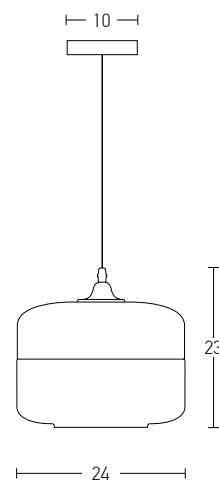

Bulb 1xE27
Power MAX 40W
Input 220-240V, 50/60Hz
Dimensions Ø: 24cm H: 23cm
Base Ø: 10cm H: 2cm
Material Glass
Special Feature 150cm Cable Adjustable
Color Black Matt - Champagne / **Code 1516**