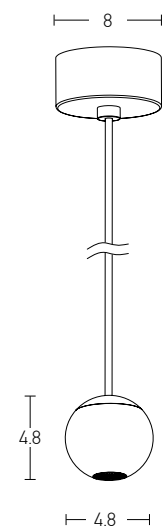

Power	4.5W
Input	220-240V, 50/60Hz
Color Temperature	3000K
Lumen	495Lm
Cri	80
Dimensions	Ø: 4.8cm H: 4.8cm
Base	Ø: 8cm H: 3cm
Non Dimmable	☒
Material	Metal - Aluminium
Beam Angle	38°
Special Feature	200cm Cable Adjustable
Color	Sandy Black / Code 1902

Suggested Trimless Canopy **Code 20144**