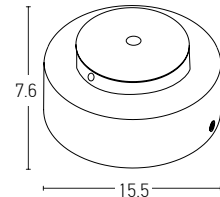

Design your own Lighting

Power 3W
Input 24V
Color Temperature 3000K
Lumen 285Lm
Cri 80
Dimensions Ø: 10cm H: 7.6cm
Dimmable Triac ☐
Material Aluminium - PC Diffuser
Special Feature Plug & Play With Jack System
Color Sandy Black / **Code 19152**
Sandy White / **Code 19151**

Ceiling / Wall Base for 24V Light System

Power 200W
Input 220-240V, 50/60Hz
Output 24V
Dimensions L: 25cm W: 12cm H: 7.6cm
Non Dimmable ☒
Material Aluminium
Driver Included
Special Feature Plug & Play With Jack System
Color Sandy Black / **Code 20139**

Ceiling / Wall Base for 24V Light System

Power 150W
Input 220-240V, 50/60Hz
Output 24V
Dimensions Ø: 15.5cm H: 7.6cm
Non Dimmable ☒
Material Aluminium
Driver Included
Special Feature Plug & Play With Jack System
Color Sandy Black / **Code 20140**

Ceiling / Wall Base for 24V Light System

Power 100W
Input 220-240V, 50/60Hz
Output 24V
Dimensions Ø: 15.5cm H: 7.6cm
Non Dimmable ☒
Material Aluminium
Driver Included
Special Feature Plug & Play With Jack System
Color Sandy Black / **Code 19154**
Sandy White / **Code 19153**

Ceiling / Wall Base for 24V Light System

Power 100W
Input 220-240V, 50/60Hz
Output 24V
Dimensions Ø: 15.5cm H: 7.6cm
Dimmable Triac ☐
Material Aluminium
Driver Included
Special Feature Plug & Play With Jack System
Remote Control Included

Color Sandy Black / **Code 19156**
Sandy White / **Code 19155**