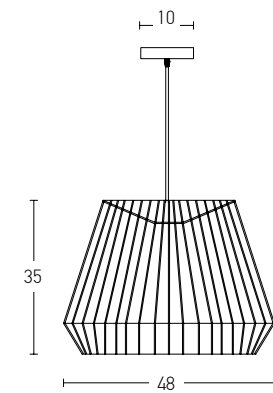

Bulb 1xE27
Power MAX 40W
Input 220-240V, 50/60Hz
Dimensions Ø: 48cm H: 35cm
Base Ø: 10cm H: 2cm
Material Metal - Paper Rope
Special Feature 200cm Cable Adjustable
Color Natural / **Code 20237**