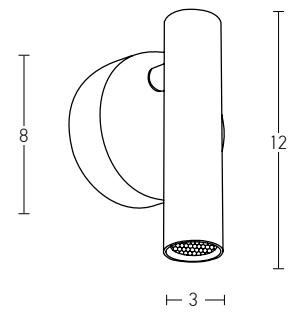

Hotel Lighting | Wall Lamps

Power	3W
Input	220-240V, 50/60Hz
Color Temperature	3000K
Lumen	240Lm
Cri	80
Dimensions	Ø: 8cm L: 7-15cm H: 12cm
Base	Ø: 8cm H: 3cm
Non Dimmable	☒
Switch	On/Off
Material	Metal - Aluminium
Special Feature	Stick Ø: 3cm H: 12cm
Color	Black Matt / Code H48-B
Color	Copper / Code H47