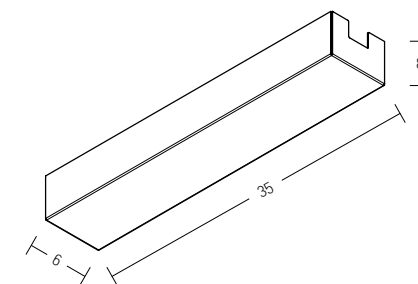

Surface Mount Base for 48V Soft Track System
Power 100W
Input 220-240V , 50/60Hz
Output 48V
Dimensions L: 35cm W: 6cm H: 8cm
Non Dimmable ☒
Guarantee 5Years
Color Sandy Black / Code 20292