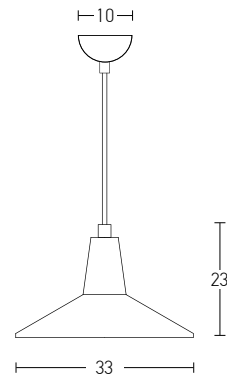

Bulb 1xE27
Power MAX 40W
Input 220-240V, 50/60Hz
Dimensions Ø: 33cm H: 23cm
Base Ø: 10cm H: 4.5cm
Material Aluminium - Wood
Special Feature 150cm Cable Adjustable
Color Black Matt / **Code 180085**