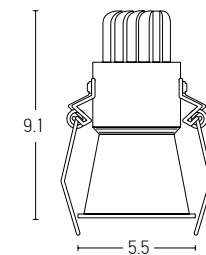

Power 4W
Input 220-240V, 50/60Hz
Color Temperature 3000K
Lumen 270Lm
Cri 90
Dimensions Ø: 4cm H: 5.8cm
Cutting Hole Ø: 3.3cm
Beam Angle 24°
Non Dimmable ☒
Material Aluminium
Depth Required JT : 6.5cm
Driver Included (700mA)
Color White Matt - Black Matt / **Code S092**

Power 6W
Input 220-240V, 50/60Hz
Color Temperature 3000K
Lumen 420Lm
Cri 90
Dimensions Ø: 6cm H: 8.2cm
Cutting Hole Ø: 5.1cm
Beam Angle 40°
Non Dimmable ☒
Material Aluminium
Depth Required JT : 9cm
Driver Included (160mA)
Color White Matt - Black Matt / **Code S093**

Power 15W
Input 220-240V, 50/60Hz
Color Temperature 3000K
Lumen 1050Lm
Cri 90
Dimensions Ø: 7.5cm H: 10cm
Cutting Hole Ø: 6.8cm
Beam Angle 38°
Non Dimmable ☒
Material Aluminium
Depth Required JT : 11cm
Driver Included (350mA)
Color White Matt - Black Matt / **Code S094**

Power 6W
Input 220-240V, 50/60Hz
Color Temperature 3000K
Lumen 480Lm
Cri 90
Dimensions Ø: 5.5cm H: 9.1cm
Cutting Hole Ø: 5.2cm
Beam Angle 24°
Non Dimmable ☒
Material Aluminium
Depth Required JT : 9.5cm
Driver Included (160mA)
Color White Matt / **Code S073**

Power 10W
Input 220-240V, 50/60Hz
Color Temperature 3000K
Lumen 800Lm
Cri 90
Dimensions Ø: 7.5cm H: 9.8cm
Cutting Hole Ø: 7.2cm
Beam Angle 31°
Non Dimmable ☒
Material Aluminium
Depth Required JT : 10.5cm
Driver Included (250mA)
Color White Matt / **Code S075**

Power 6W
Input 220-240V, 50/60Hz
Color Temperature 3000K
Lumen 480Lm
Cri 90
Dimensions Ø: 5.5cm H: 9.1cm
Cutting Hole Ø: 5.2cm
Beam Angle 24°
Non Dimmable ☒
Material Aluminium
Depth Required JT : 9.5cm
Driver Included (160mA)
Color Black Matt / **Code S074**