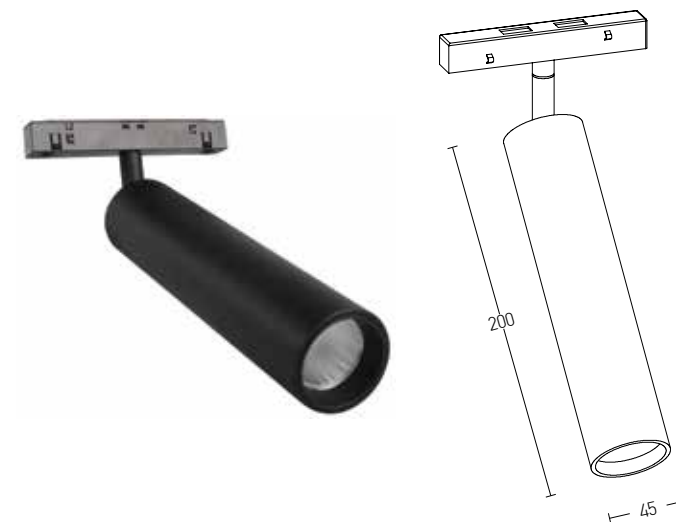

Power 15W
Input 48V
Color Temperature 3000K
Lumen 1650Lm
Cri 80
Dimensions Ø: 45mm H: 200mm
Beam Angle 24°
DALI Dimmable ☐
Material Aluminium
Color Sandy Black / **Code 2095-D**
CREE ⇄

Power 15W
Input 48V
Color Temperature 3000K
Lumen 1650Lm
Cri 80
Dimensions Ø: 45mm H: 200mm
Beam Angle 24°
Non Dimmable ☒
Material Aluminium
Color Sandy Black / **Code 2095**
CREE ⇄