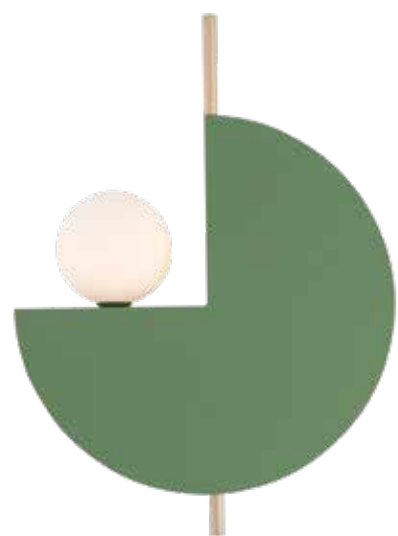

Model Finishing

Sandy Olive Green
Painted Gold