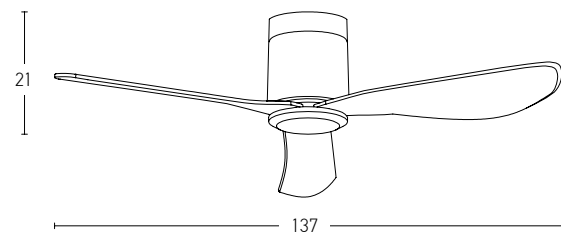

STEP 1 SIZE / DIMENSIONS

STEP 2 LIGHT

STEP 3 DESIGN / CONCEPT

WHY CHOOSE A ZAMBELIS FAN

MOTOR DC ADVANTAGES

Indoor Ceiling Fans

- Led Light Source 22W
- Input 220-240V, 50/60Hz
- Color Temperature 3000K, 4000K, 6000K
- Lumen 2200Lm
- Cri 80
- dB 20
- Dimensions 52" Ø: 132cm H: 53cm
- Air Flow 163m³ min
- Night Mode Time Setting 1h / 4h / 8h
- Material Metal - Polycarbonate - Plywood (MDF)
- Special Feature 2 Down Rods 12.5-25cm
Summer & Winter Function
- Motor Feature DC Motor 40W
6 Speeds
- Color Double Face Brown - Brown Wood Blades
Brown - Natural Wood Blades / **Code 22083**