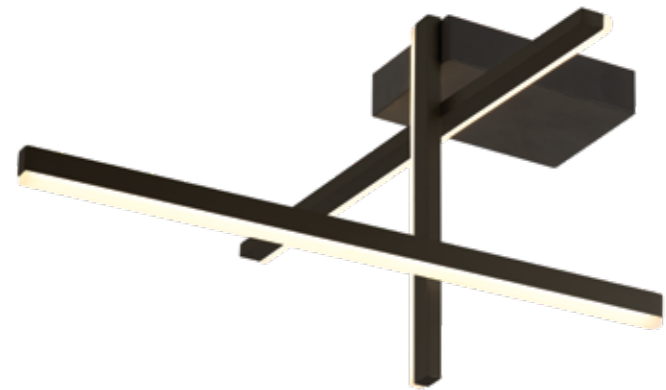

Model Finishing

Sandy Black