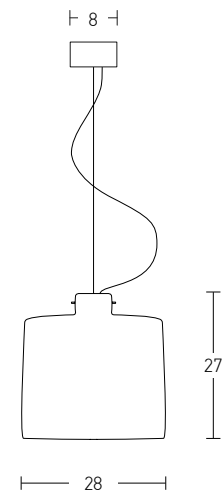

Bulb 1xE27
Power MAX 40W
Input 220-240V, 50/60Hz
Dimensions Ø: 28cm H: 27cm
Base Ø: 8cm H: 3.5cm
Material Clay
Special Feature 120cm Fabric Cable Adjustable
Color Natural / **Code 1664**
Color White Matt / **Code 22216**