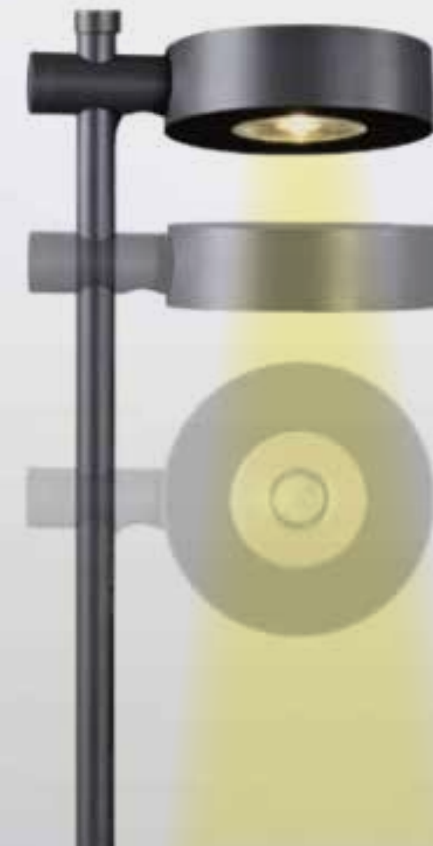

Power 5.5W
Input 220-240V, 50/60Hz
Color Temperature 3000K
Lumen 522Lm
Cri 97
IP 65
Dimensions L: 18cm W: 12cm H: 102cm
Base Ø: 10.5cm H: 1cm
Shade Dimensions Ø: 12cm H: 3.5cm
Beam Angle 36°
Material Aluminum - ABS
Special Feature Movable - Rotational
Spike & Base Included

Color Graphite / **Code E292**