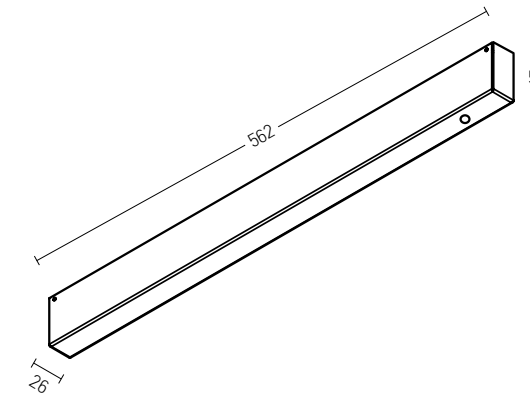

Pendant Base with Driver for Surface Magnetic Track

Power 75W
Input 220-240 , 50-60Hz
Output 48V
Special Feature 200cm Cable Available - 48V Feeder
Color Sandy White
Guarantee 5Years

ON-OFF / Code 20314-W
DALI KIT / Code 20316-W
PUSH BUTTON KIT / Code 20318-W
BLUETOOTH KIT / Code 20320-W