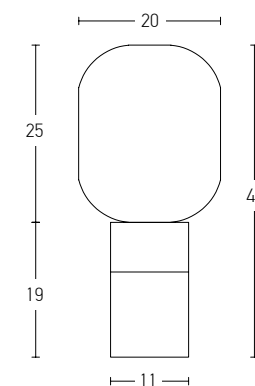

Bulb 1xE27
Power MAX 25W
Input 220-240V, 50/60Hz
Dimensions Ø: 20cm H: 44cm
Base Ø: 11cm H: 19cm
Material Metal - Marble - Glass
Special Feature 150cm Cable Available
Color White Marble - Champagne - Antique Brass / **Code 20253**