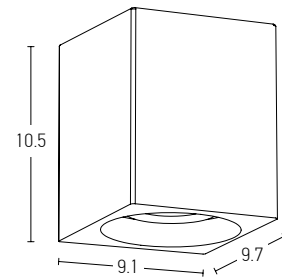

Power 4W
Input 220-240V, 50/60Hz
Color Temperature 3000K
Lumen 380Lm
Cri 80
IP 65
Dimensions L: 9.7cm W: 9.1cm H: 10.5cm
Beam Angle 36°
Dimmable Triac ☐
Material Concrete - Aluminium
Color Natural Concrete / **Code E253**