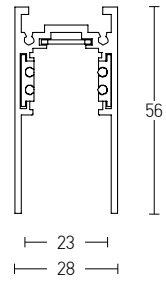

48
VOLT
CURVED
MAGNETIC
SYSTEM

SURFACE Curved Track

Dimensions Ø: 600mm
L: 628mm
Material Aluminum
Color Sandy Black
Code 22090

TRIMLESS Curved Track

Dimensions Ø: 600mm
L: 628mm
Material Aluminum
Color Sandy Black
Code 22091