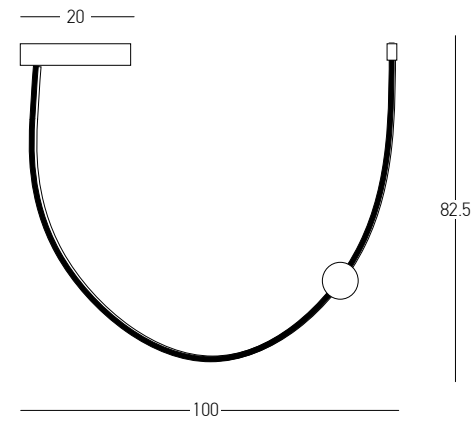

A great variety of units to choose from to compose the suitable luminaire for every space.

48V Soft Track Linear System

Explore more on page: 600

Zambelis
LIGHTS

Indoor Led Lighting

Power 18W
 Input 220-240V, 50/60Hz
 Color Temperature 3000K
 Lumen 1410Lm
 Cri 80
 Dimensions L: 100cm W: 10cm H: 82.5cm
 Base L: 20cm W: 6cm H: 3.5cm
 Dimmable Triac
 Material Aluminum - Silicon - Opal Glass
 Special Feature Opal Glass Ø: 10cm
 Color Black Matt / **Code 22249**
 Color Gold Matt / **Code 22250**