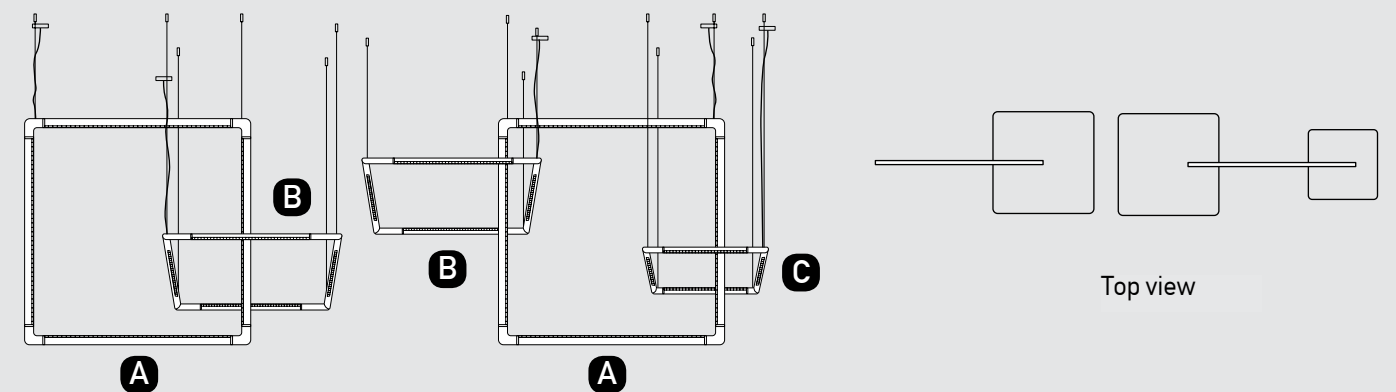

A

B

C

Our Suggestion

Become an artist and make your combination
 Use your imagination to create your masterpiece with our limitless options.

Power 49W
 Input 220-240V, 50/60Hz
 Color Temperature 3000K
 Lumen 3920Lm
 Cri 80
 Dimensions L: 90cm W: 50cm H: 90cm
 Base Ø: 20cm H: 6cm
 Dimmable Triac
 Material Aluminium - Silicon
 Special Feature Profile Ø: 2cm L: 42cm
 Movable Profile
 Color Sandy Black - Gold Matt / **Code 2070**
 Color Gold Matt / **Code 2071**