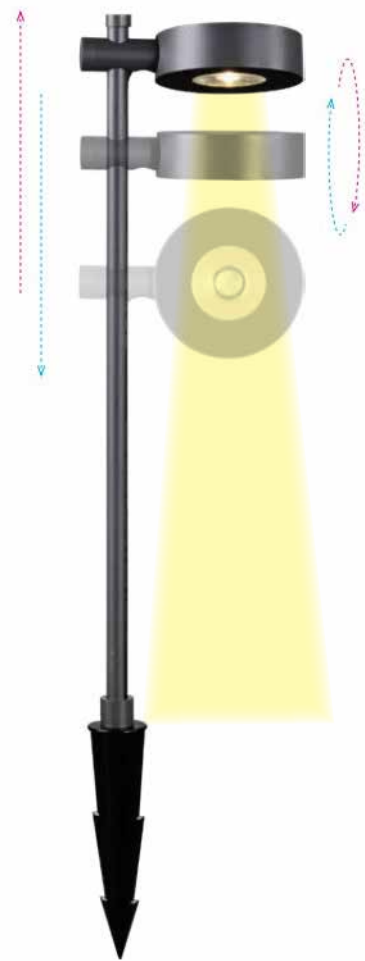

Power 5.5W
Input 220-240V, 50/60Hz
Color Temperature 3000K
Lumen 629Lm
Cri 92
IP 65
Dimensions Ø: 12cm H: 63.5cm
Base Ø: 10.5cm H: 1cm
Shade Dimensions Ø: 12cm H: 3.5cm
Material Aluminum - ABS
Special Feature Asymmetric Beam Angle
Spike & Base Included

Color Graphite / **Code E293**

Power 5.5W
Input 220-240V, 50/60Hz
Color Temperature 3000K
Lumen 522Lm
Cri 97
IP 65
Dimensions L: 18cm W: 12cm H: 102cm
Base Ø: 10.5cm H: 1cm
Shade Dimensions Ø: 12cm H: 3.5cm
Beam Angle 36°
Material Aluminum - ABS
Special Feature Movable - Rotational
Spike & Base Included

Color Graphite / **Code E292**