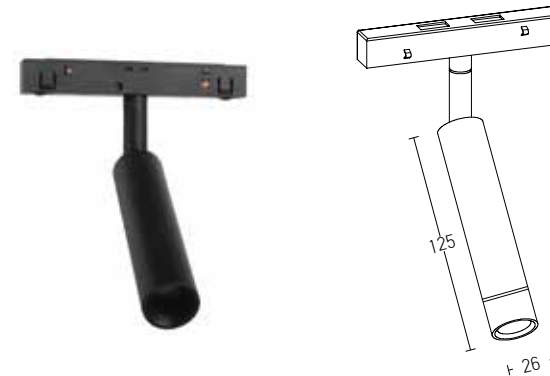

Power 5W
Input 48V
Color Temperature 3000K
Lumen 550Lm
Cri 80
Dimensions Ø: 26mm H: 125mm
Beam Angle 24°
DALI Dimmable ☐
Material Aluminium
Color Sandy Black / **Code 2094**
CREE ⇄