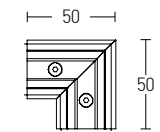

Track Code	Size	Color	Corner Code	Plane	Color
2082B-1	1m	Sandy Black	2082B-C1	Vertical	Sandy Black
2082W-1	1m	Sandy White	2082W-C1	Vertical	Sandy White
2082B-2	2m	Sandy Black	2082B-C2	Horizontal	Sandy Black
2082W-2	2m	Sandy White	2082W-C2	Horizontal	Sandy White
2082B-3	3m	Sandy Black			
2082W-3	3m	Sandy White			

Notice : For corners type C1 required also to order 20105 and for type C2 20104