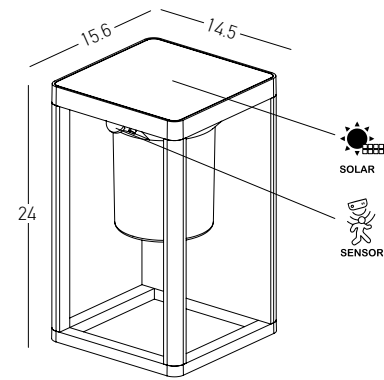

Power 2W
Input 220-240V, 50/60Hz
Color Temperature 3000K
Lumen 300Lm
Cri 80
IP 65
Dimensions L: 15.6cm W: 14.5cm H: 24cm
Material Aluminum - PC Diffuser
Special Feature Solar Panel
3 Different Ways of Lighting
Sense Distance 3 - 5m

Color Graphite / **Code E295**