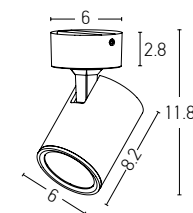

Bulb 1xGU10
Power MAX 35W
Input 220-240V, 50/60Hz
Dimensions Ø: 6cm H: 11.8cm
Base Ø: 6cm H: 2.8cm
Material Metal - Aluminium
Special Feature Cylinder Ø: 6cm L: 8.2cm
Color Black Matt - Brushed Brass / **Code S105**
Color Black Matt / **Code S104**