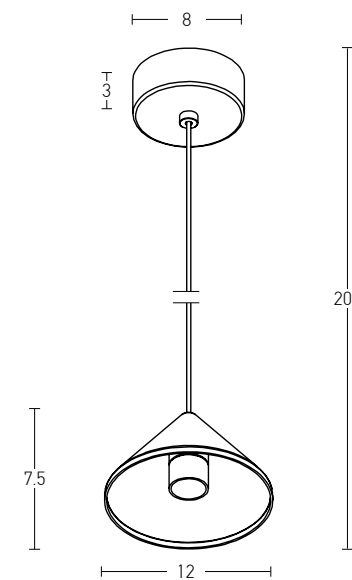

Suggested Trimless Canopy **Code 20144**

Power 6W
 Input 220-240V, 50/60Hz
 Color Temperature 3000K
 Lumen 660Lm
 Cri 80
 Dimensions Ø: 12cm H: 7.5cm
 Base Ø: 8cm H: 3cm
 Non Dimmable ☒
 Material Metal - Aluminium
 Beam Angle 18°
 Special Feature 200cm Cable Adjustable
 Stick Ø: 2.7cm H: 6cm
 Color White Matt / **Code 1913**