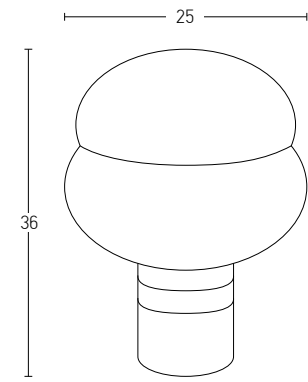

Bulb 1xE27
Power MAX 20W
Input 220-240V, 50/60Hz
Dimensions Ø: 25cm H: 36cm
Material Metal - Concrete - Glass
Special Feature 120cm Cable Available
Color Black Matt / **Code 20270**