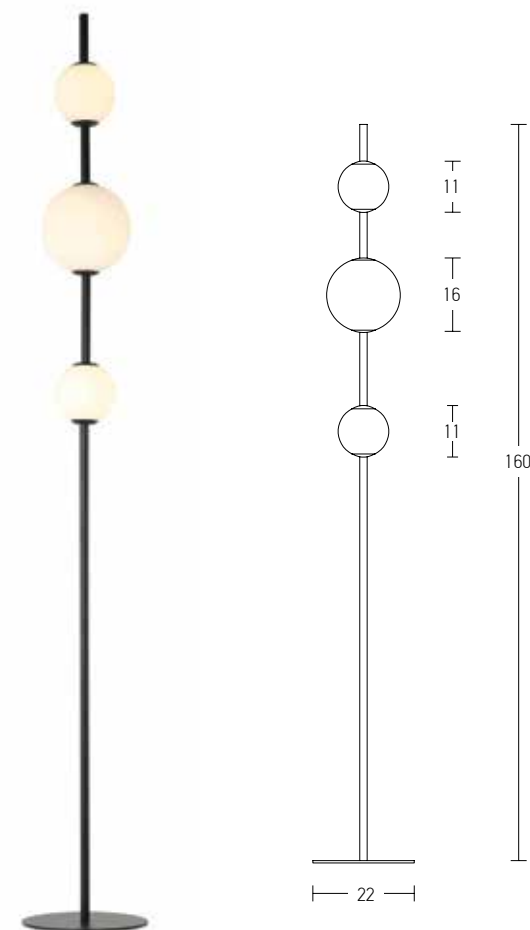

Power 6W
Input 220-240V, 50/60Hz
Color Temperature 3000K
Lumen 480Lm
Cri 80
Dimensions H: 42cm
Base Ø: 14cm H: 0.5cm
Non Dimmable ☒
Material Metal - Opal Glass
Special Feature 100cm Cable Available
Glass Ø: 11cm
Color Black Matt / **Code 20134**

Power 12W
Input 220-240V, 50/60Hz
Color Temperature 3000K
Lumen 960Lm
Cri 80
Dimensions H: 160cm
Base Ø: 22cm H: 0.5cm
Non Dimmable ☒
Material Metal - Opal Glass
Special Feature 200cm Cable Available
Glass Ø: 16cm | Ø: 11cm
Color Black Matt / **Code 20135**