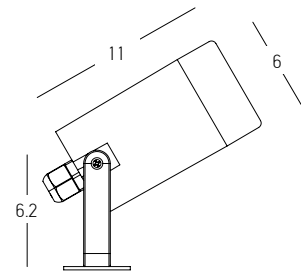

Bulb 1xGU10 Led
Power MAX 7W
Input 220-240V, 50/60Hz
IP 54
Dimensions Ø: 6cm L: 11cm H: 6.2cm
Material ABS - PC Diffuser
Special Feature Without Spike
Color Black / **Code E311**