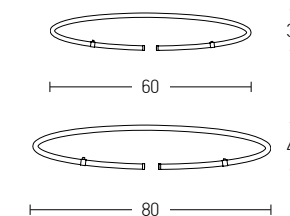

Power 90W
Input 220-240V, 50/60Hz
Color Temperature 3000K
Lumen 5850Lm
Cri 80
Dimensions L: 80cm W: 40cm
Base Ø: 21cm H: 5cm
Non Dimmable ☒
Material Metal - PC Diffuser
Special Feature 160cm Cable Adjustable
Tube Ø: 2cm
Color Opal - Chrome / **Code 1953**