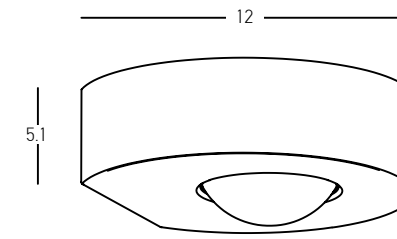

Power 9W
Input 220-240V, 50/60Hz
Color Temperature 3000K
Lumen 800Lm
Cri 80
IP 54
Dimensions L: 12cm W: 13cm H: 5.1cm
Beam Angle 120°
Material Aluminum - PC Diffuser
Color Graphite / **Code E278**