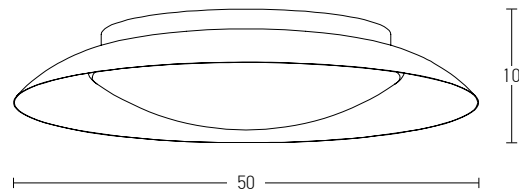

Model Finishing

Brushed Gold Matt

Brushed Coffee

Sandy White

Sandy Black

Power 20W
 Input 220-240V, 50/60Hz
 Color Temperature 3000K
 Lumen 1800Lm
 Cri 80
 Dimensions Ø: 40cm H: 8.5cm
 Non Dimmable
 Material Metal - Acrylic
 Color Black - Copper / **Code 1957**
 Color Black - Golden Leaf / **Code 1961**