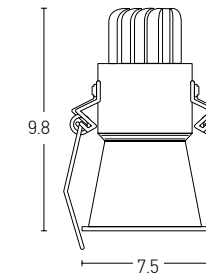

Power 6W
Input 220-240V, 50/60Hz
Color Temperature 3000K
Lumen 480Lm
Cri 90
Dimensions Ø: 5.5cm H: 9.1cm
Cutting Hole Ø: 5.2cm
Beam Angle 24°
Non Dimmable ☒
Material Aluminium
Depth Required JT : 9.5cm
Driver Included (160mA)
Color White Matt / **Code S073**

Power 10W
Input 220-240V, 50/60Hz
Color Temperature 3000K
Lumen 800Lm
Cri 90
Dimensions Ø: 7.5cm H: 9.8cm
Cutting Hole Ø: 7.2cm
Beam Angle 31°
Non Dimmable ☒
Material Aluminium
Depth Required JT : 10.5cm
Driver Included (250mA)
Color White Matt / **Code S075**