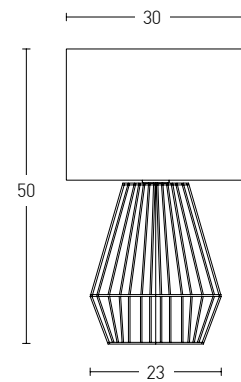

Bulb 1xE27
Power MAX 40W
Input 220-240V, 50/60Hz
Dimensions Ø: 30cm H: 50cm
Material Metal - Thread String Cord - Fabric
Special Feature 120cm Cable Available
Shade Ø: 30cm H: 20cm
Color Natural - Light Beige / **Code 20235**