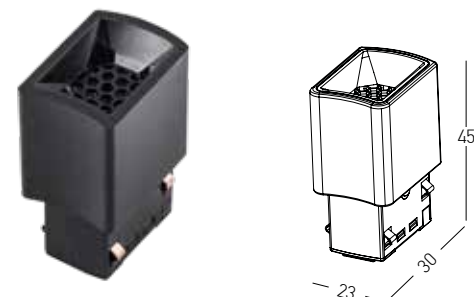

Power 8W
Input 48V
Color Temperature 3000K
Lumen 780Lm
Cri 80
Dimensions Curved: 900mm Ø: 45mm L: 110mm
Beam Angle 36°
DALI Dimmable ☐
Material Aluminium - Acrylic
Color Sandy Black / **Code 22101**

Power 2W
Input 48V
Color Temperature 3000K
Lumen 170Lm
Cri 80
Dimensions Curved: 900mm L: 30mm W: 23mm H: 45mm
Beam Angle 25°
Non Dimmable ☒
Material Acrylic
Color Sandy Black / **Code 22107**