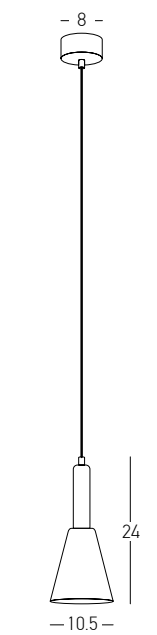

Power 7W
Input 220-240V, 50/60Hz
Color Temperature 3000K
Lumen 840Lm
Cri 80
Dimensions Ø: 10.5cm H: 24cm
Base Ø: 8cm L: 3.5cm
Non Dimmable ☒
Material Metal - Aluminum
Special Feature 200cm Fabric Cable Adjustable
Color Sandy Black - Painted Gold / **Code 22180** 𠄎
Color Sandy Black / **Code 22179** 𠄎