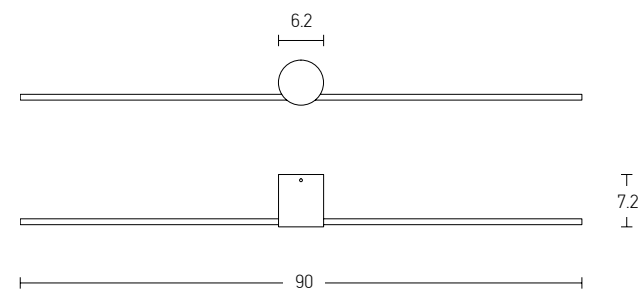

Power 9W
Input 220-240V, 50/60Hz
Color Temperature 3000K
Lumen 720Lm
Cri 80
Dimensions L: 7.2cm W: 60cm H: 6.2cm
Base Ø: 6.2cm L: 7.2cm
Non Dimmable ☒
Material Aluminium
Special Feature IP 44
Profile 0.8 x 0.8cm
Color Sandy Black / **Code 20145**

Power 13W
Input 220-240V, 50/60Hz
Color Temperature 3000K
Lumen 1040Lm
Cri 80
Dimensions L: 7.2cm W: 90cm H: 6.2cm
Base Ø: 6.2cm L: 7.2cm
Non Dimmable ☒
Material Aluminium
Special Feature IP 44
Profile 0.8 x 0.8cm
Color Sandy Black / **Code 20146**