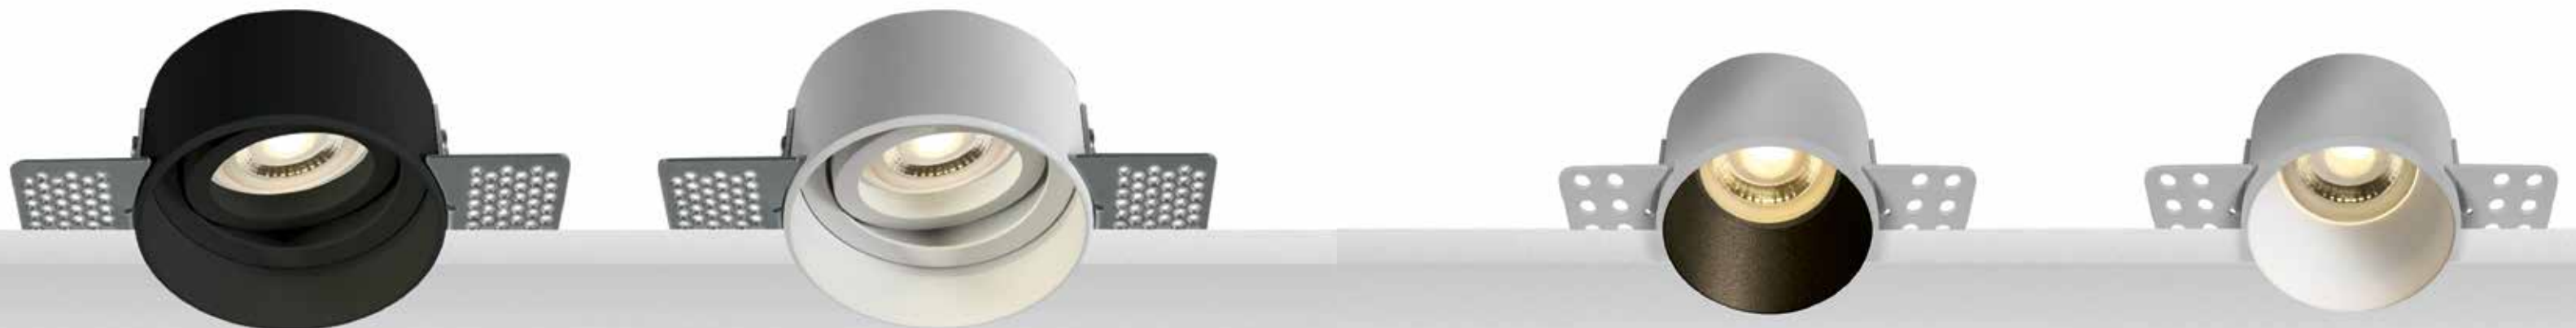

Bulb 1xGU10
Power MAX 50W
Input 220-240V, 50/60Hz
Dimensions Ø: 12cm H: 11cm
Cutting Hole Ø: 8.2cm
Material Aluminium
Depth Required 11cm
Special Feature GU10 Lampholder Included
Movable
Color Black / **Code Z11105 TR-B**
Color White / **Code Z11105 TR-W**

Bulb 1xGU10
Power MAX 50W
Input 220-240V, 50/60Hz
Dimensions Ø: 6cm H: 4cm
Cutting Hole Ø: 6cm
Material Aluminium
Depth Required 12cm
Special Feature GU10 Lampholder Included
Color Black / **Code Z10105 TR-B**
Color White / **Code Z10105 TR-W**