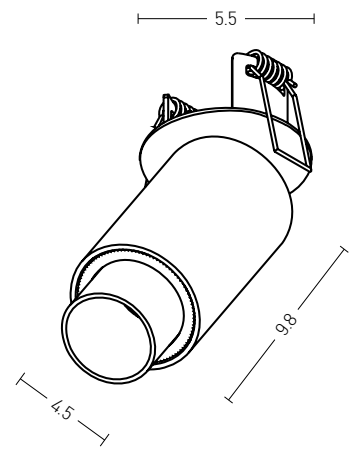

Power	11W
Input	220-240V, 50/60Hz
Color Temperature	3000K
Lumen	990Lm
Cri	80
Dimensions	Ø: 4.5cm H: 9.8cm
Beam Angle	15-30° Adjustable
Cutting Hole	Ø: 5cm
Base	Ø: 5.5cm
Material	Aluminium
Special Feature	Recessed Zoomable Spot Included LED Driver
Color	Sandy White - Black / Code 1928
Color	Sandy Black / Code 1928-B