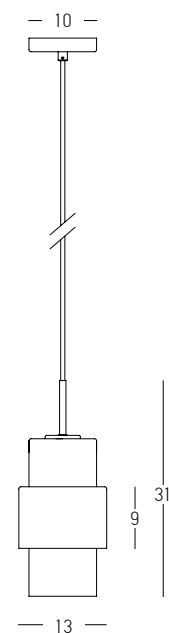

Bulb 1xE27
Power MAX 40W
Input 220-240V, 50/60Hz
Dimensions Ø: 13cm H: 31cm
Base Ø: 10cm H: 2cm
Glass Ø: 13cm H: 23cm
Material Metal - Glass
Special Feature 150cm Fabric Cable Adjustable
Color Gold Matt - Chrome Glass / **Code 22001**
Color Black Matt - Chrome Glass / **Code 22002**