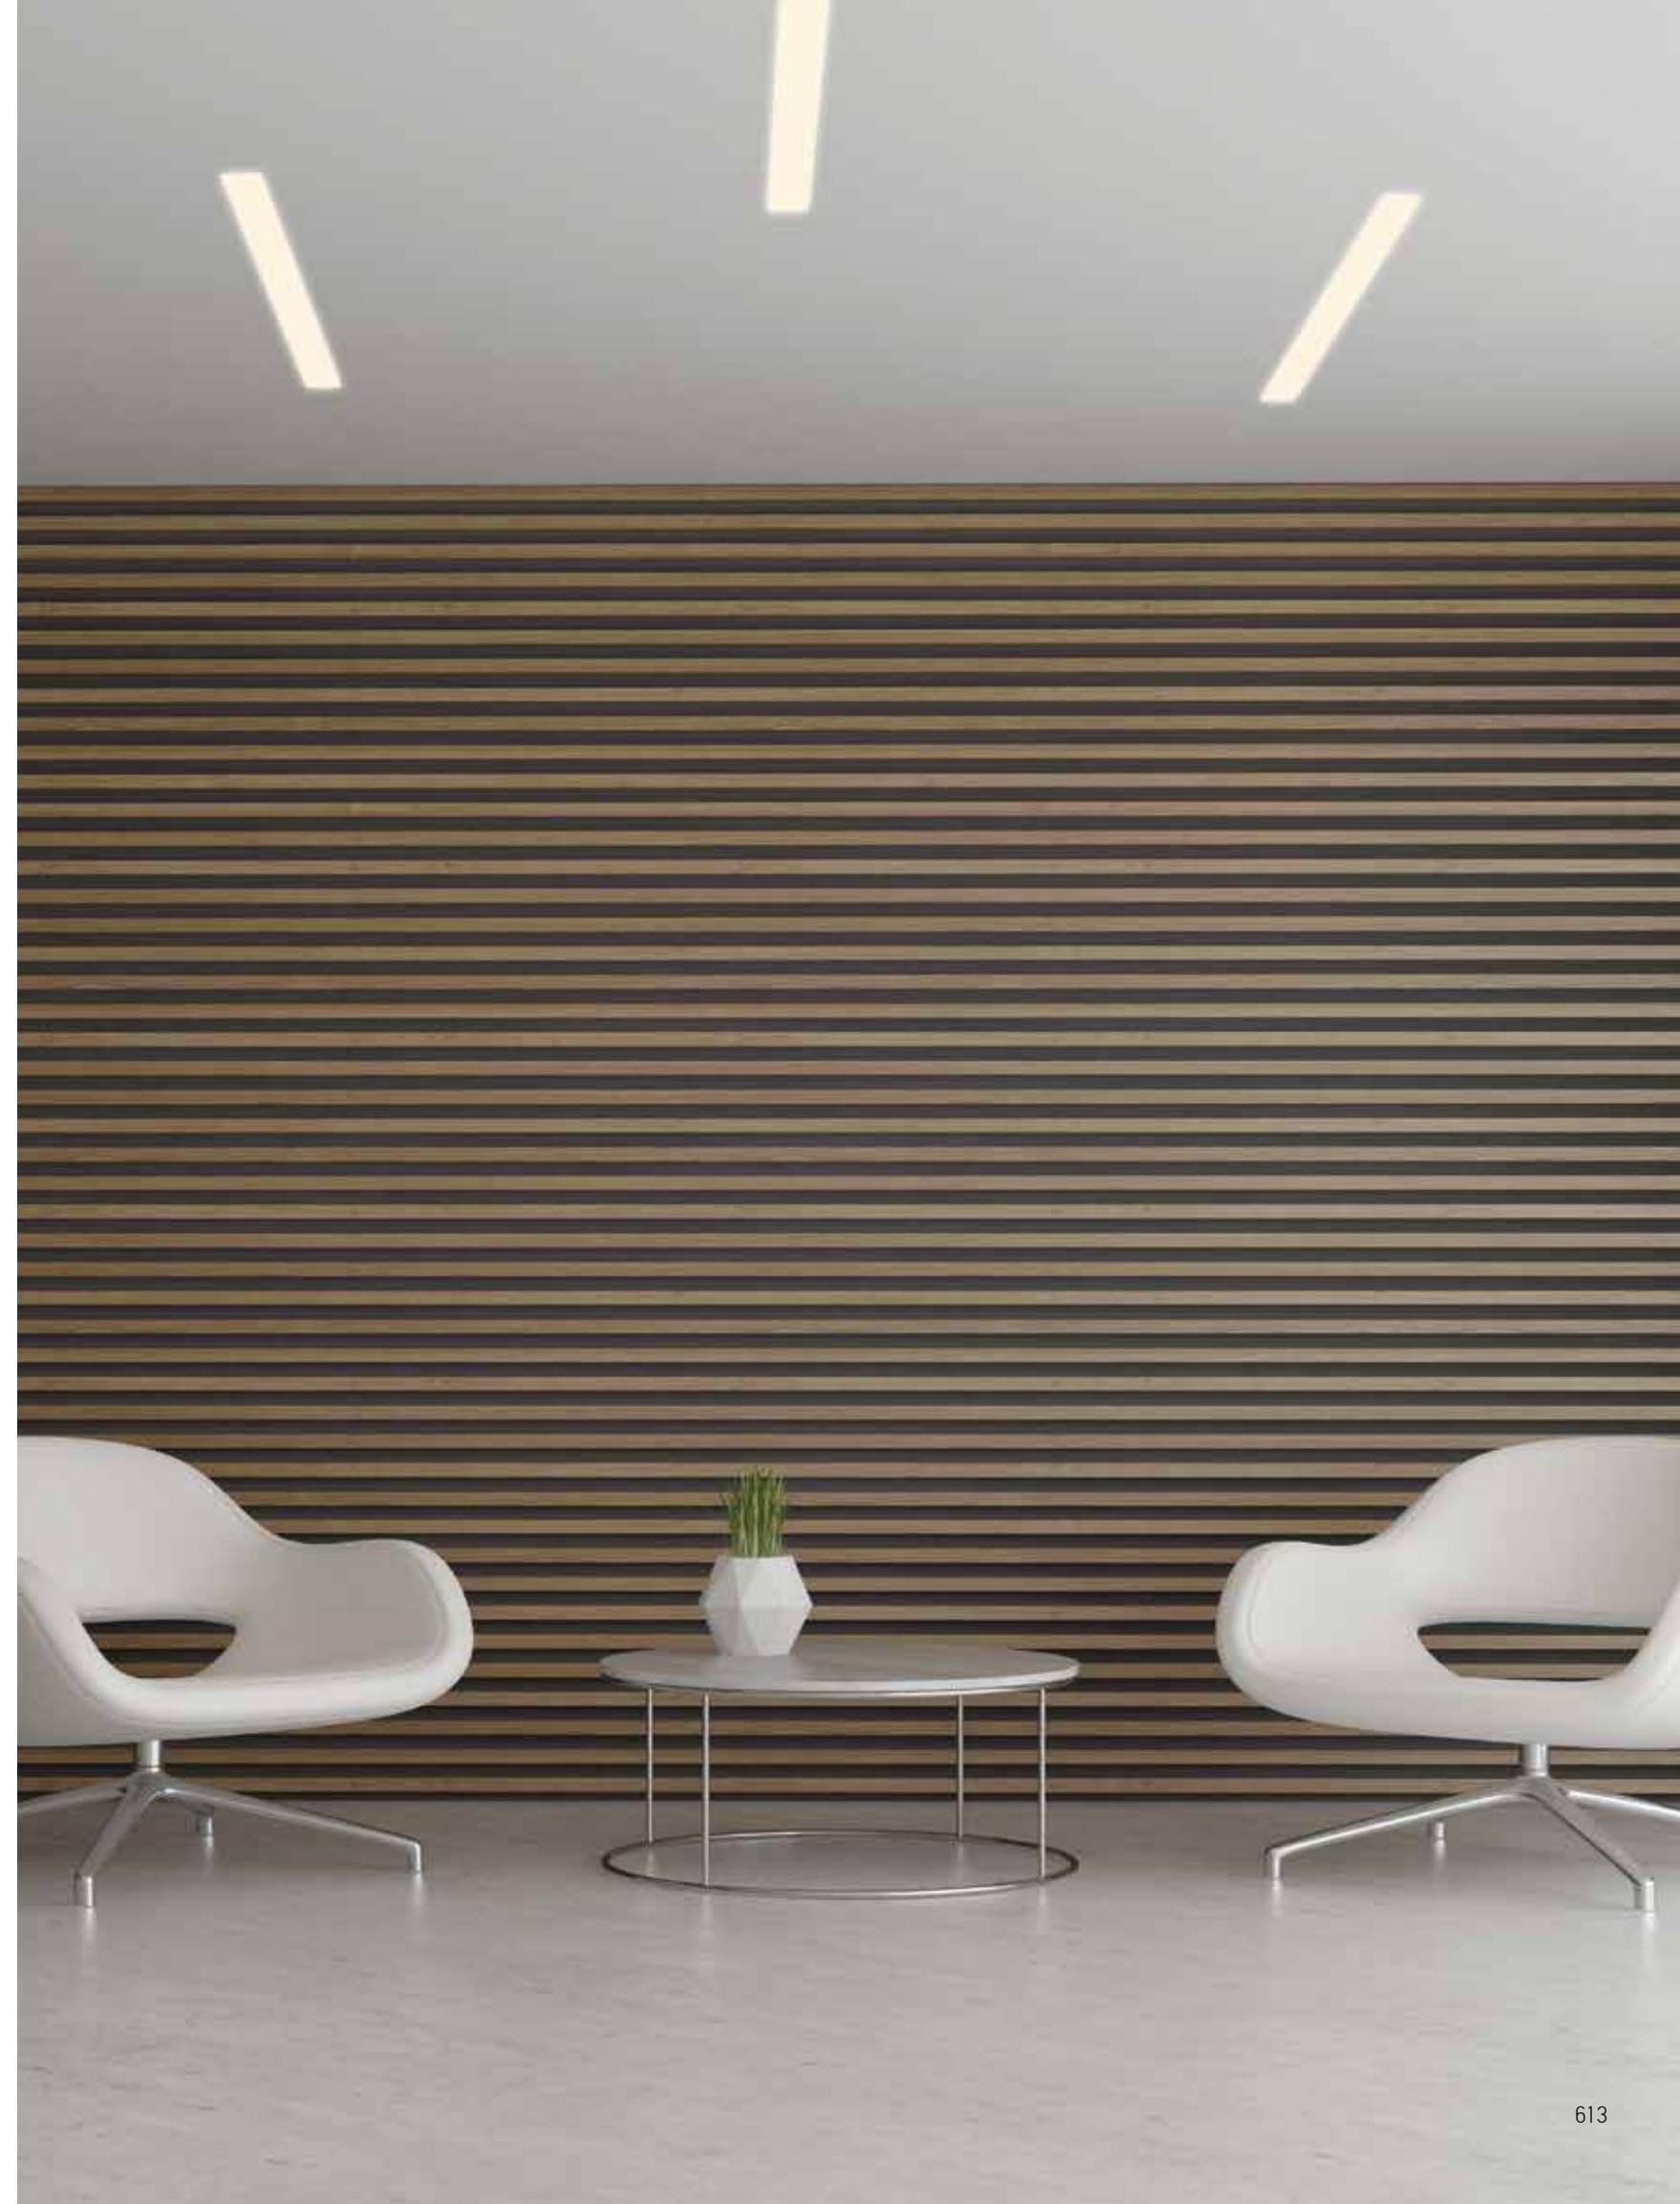

Fill in your code using the following items from the table.

Trimless Profile					
Code	Length	Driver	Kelvin	Set	Body Color
53	58 = 58cm	O = ON/OFF	3 = 3000K	E = HE	W = Sandy White
53	86 = 86cm	D = Dali	4 = 4000K	O = HO	B = Sandy Black
53	114 = 114cm				
53	142 = 142cm				
53	170 = 170cm				
53	198 = 198cm				
53	226 = 226cm				
53	254 = 254cm				
53	282 = 282cm				
53	310 = 310cm				
53	338 = 338cm				

Guide to Create your Code by Choosing : 53 - Length - Driver - Kelvin - Set - Body Color