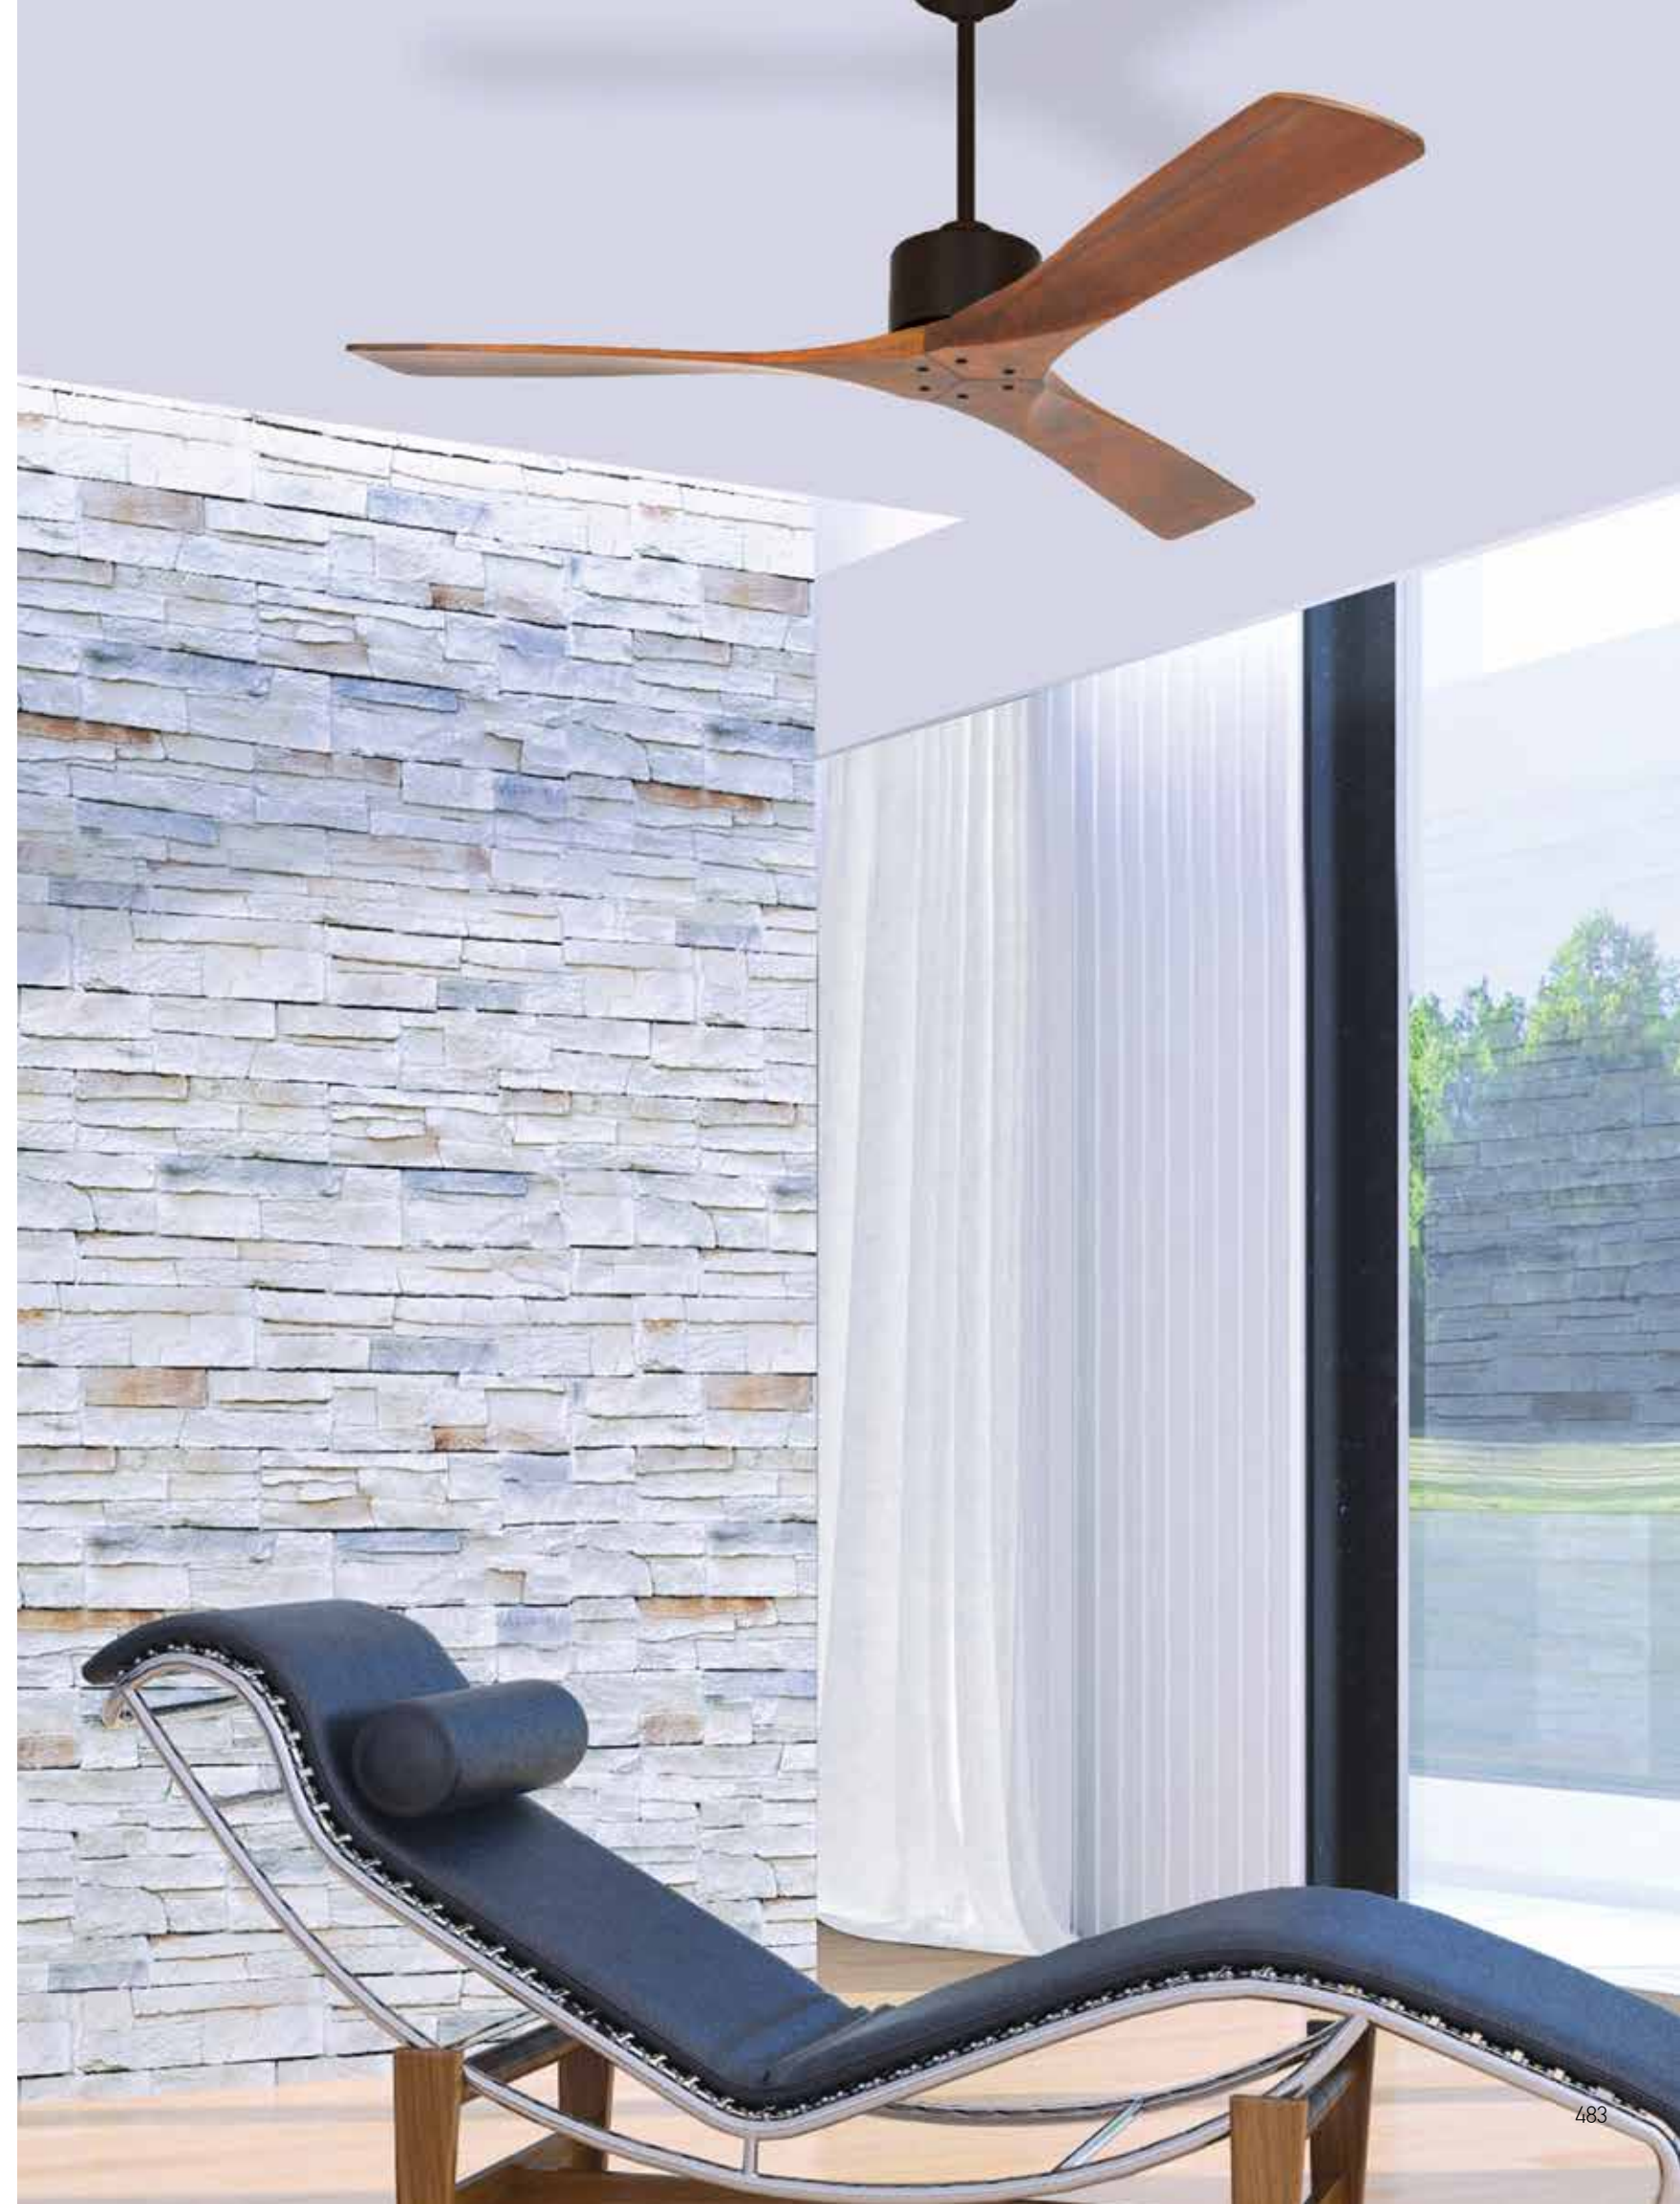

Model Finishing

Brown
Cherry Wood Blades

Black Matt
Cherry Wood Blades

Chrome Matt
Natural Wood Blades

Led Light Source Without Light
 Input 220-240V, 50/60Hz
 dB 23
 Dimensions 52" Ø: 132cm H: 32.5-45cm
 Air Flow 175.3m³ min
 Night Mode Time Setting 1h / 2h / 4h / 8h
 Material Metal - Wood
 Special Feature 2 Down Rods 12.5-25cm
 Summer Function
 Motor Feature AC Motor 57W
 3 Speeds
 Color Black Matt / **Code 19136-B**