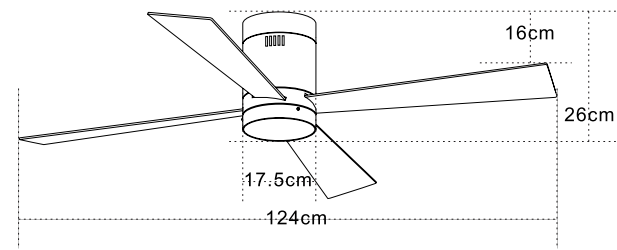

Led Light Source 15W
Input 220-240V, 50/60Hz
Color Temperature 3000K, 4000K, 6000K
Lumen 1500Lm
Cri 80
dB 25
Dimensions 49" Ø: 124cm H: 26cm
Air Flow 168m³ min
Night Mode Time Setting 1h / 2h / 4h / 8h
Material Metal - Polycarbonate - Plywood (MDF)
Special Feature Summer Function
Motor Feature AC Motor 55W
3 Speeds

Color Double Face White Matt - Maple Wood Blades
White Matt - White Blades / **Code 19137**
Color Chrome Matt - Brown Wood Blades / **Code 19138**

Model Finishing