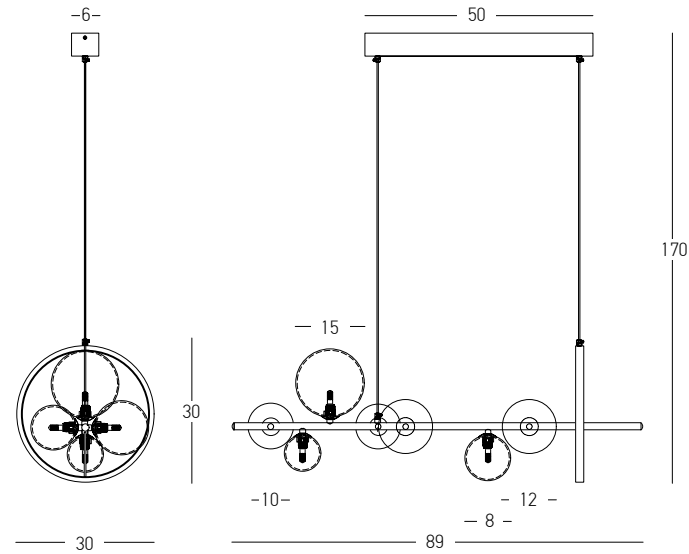

LED	14W
Bulb	7xG9 LED
Power	MAX 7W
Input	220-240V, 50/60Hz
Color Temperature	3000K
Lumen	1900Lm
Cri	80
Dimensions	L: 89cm W: 30cm H: 30cm
Base	L: 50cm W: 6cm H: 3.5cm
Dimmable Triac	☉
Material	Metal - Aluminum - Glass - Silicon
Clear Glass	Ø: 15cm | Ø: 12cm | Ø: 10cm | Ø: 8cm
Special Feature	140cm Cable Adjustable Profile 2x1cm
Color	Sandy Black / Code 22063