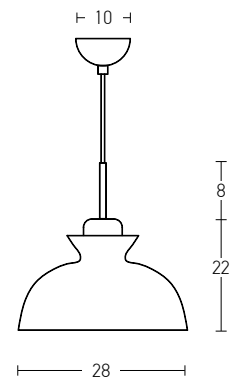

Bulb 1xE27
Power MAX 40W
Input 220-240V, 50/60Hz
Dimensions Ø: 28cm H: 22cm
Base Ø: 10cm H: 4.5cm
Material Metal - Aluminium - Wood
Special Feature 150cm Cable Adjustable
Color Blue Matt / **Code 180067**