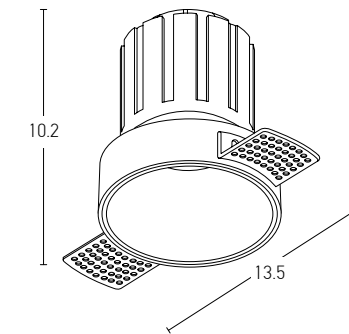

Power 9W
Input 220-240V, 50/60Hz
Color Temperature 3000K
Lumen 675Lm
Cri 90
Dimensions Ø: 8.2cm W: 13.5cm H: 10.2cm
Cutting Hole Ø: 8.2cm
Beam Angle 36°
Non Dimmable ☒
Material Aluminium
Depth Required 10.5cm
Driver Included (200mA)
Color Sandy Black / **Code S096-B**
Copper Matt / **Code S096-C**
Gold Matt / **Code S096-G**