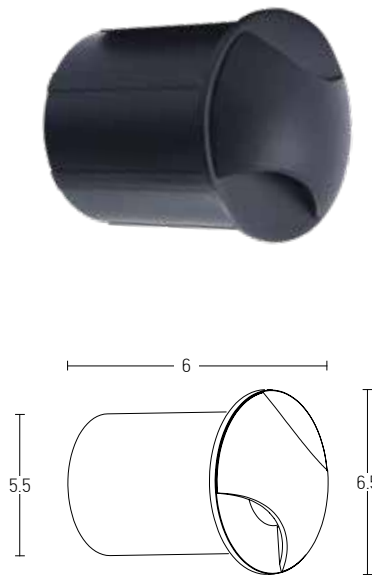

Power 3W
Input 220-240V, 50/60Hz
Color Temperature 3000K
Lumen 290Lm
Cri 90
IP 65
Dimensions Ø: 6.5cm H: 6cm
Material Aluminium - PC Diffuser
Depth Required 6cm
Recessed Mounting Box Included
Color Black Sandy / **Code E301**