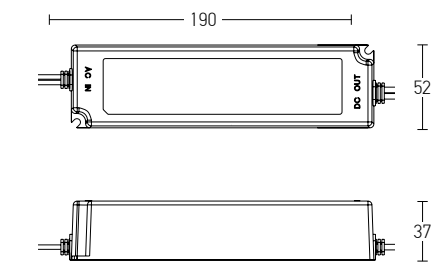

Remote Driver 100W
48V
5Years Guarantee
ON-OFF / **Code 20296**
DALI KIT / **Code 20298**
PUSH BUTTON KIT / **Code 20301**
BLUETOOTH KIT / **Code 20304**