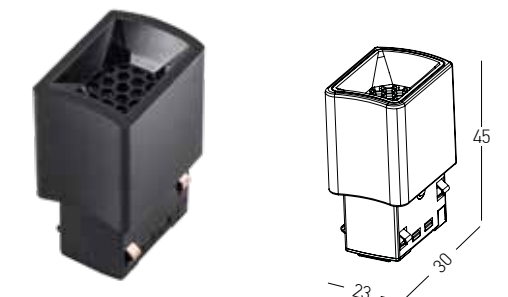

Power 8W
Input 48V
Color Temperature 3000K
Lumen 780Lm
Cri 80
Dimensions Curved: 1200mm Ø: 45mm L: 110mm
Beam Angle 36°
DALI Dimmable ☐
Material Aluminium - Acrylic
Color Sandy Black / **Code 22106**

Power 2W
Input 48V
Color Temperature 3000K
Lumen 170Lm
Cri 80
Dimensions Curved: 1200mm L: 30mm W: 23mm H: 45mm
Beam Angle 25°
Non Dimmable ☒
Material Acrylic
Color Sandy Black / **Code 22107**