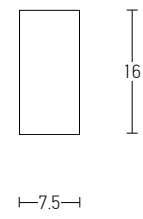

Bulb 2xGU10
Power MAX 25W
Input 220-240V, 50/60Hz
Dimensions L: 7.5cm W: 7cm H: 16cm
Material Concrete
Color Concrete / **Code 180022**