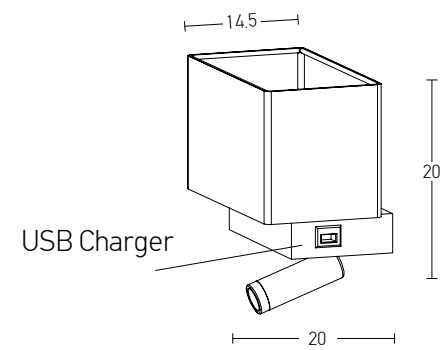

Led 3W
Bulb 1xE27
Power MAX 40W
Input 220-240V, 50/60Hz
Color Temperature 3000K
Lumen 240Lm
Dimensions L: 25cm W: 17cm H: 28cm
Base Ø: 12cm H: 2.5cm
Non Dimmable ☒
Switch 2/Switch On-Off
Material Metal - Aluminium - Fabric Shade
Special Feature Shade Ø: 17cm H: 14.5cm
Stick Ø: 2.8cm L: 36cm
Color Black Matt / **Code H57**

Led 3W
Bulb 1xE27
Power MAX 40W
Input 220-240V, 50/60Hz
Color Temperature 3000K
Lumen 240Lm
Cri 80
Dimensions L: 14.5-20cm W: 20cm H: 20cm
Non Dimmable ☒
Switch 2 On/Off
Material Metal - Aluminium - Fabric Shade
Special Feature USB Charger
Shade L: 12cm W: 20cm H: 11cm
Stick Ø: 2.8cm H: 8.5cm
Color Black Matt / **Code H59**