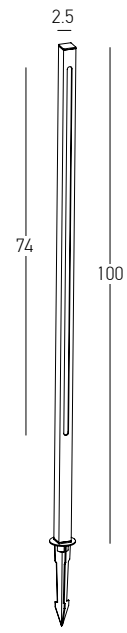

Power 15W
Input 220-240V, 50/60Hz
Color Temperature 3000K
Lumen 1550Lm
Cri 80
IP 65
Dimensions L: 2.5cm W: 2.5cm H: 100cm
Base Ø: 9.5cm H: 2cm
Material Aluminum - Opal PC Diffuser
Special Feature Spike & Base Included
Profile 2.5 x 2.5cm
Color Dark Brown / **Code E280**