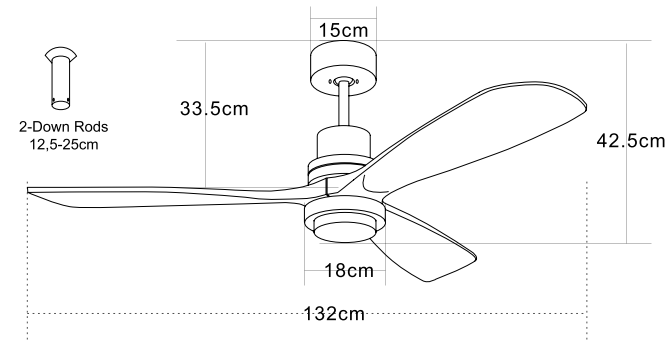

Indoor Ceiling Fans

Led Light Source 15W
Input 220-240V, 50/60Hz
Color Temperature 3000K, 4000K, 6000K
Lumen 1500Lm
Cri 80
dB 20
Dimensions 52" Ø: 132cm H: 42.5-55cm
Air Flow 156.3m³ min
Night Mode Time Setting 1h / 2h / 4h / 8h
Material Metal - Glass - Wood
Special Feature 2 Down Rods 12.5-25cm
Summer & Winter Function
Motor Feature DC Motor 38W
5 Speeds
Color White Matt - Natural Wood Blades / **Code 19140**
Color Black Matt - Natural Wood Blades / **Code 19141**