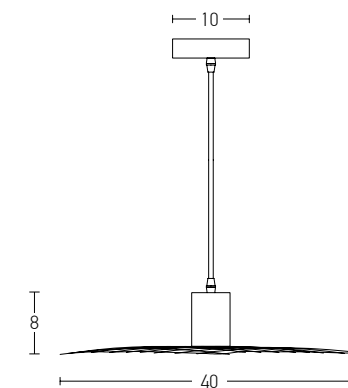

Bulb 1xE27
Power MAX 40W
Input 220-240V, 50/60Hz
Dimensions Ø: 40cm H: 8cm
Base Ø: 10cm H: 2cm
Material Metal - Bamboo
Special Feature 200cm Cable Adjustable
Color Natural / **Code 20242**