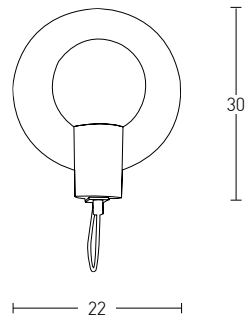

Bulb 1xG9 Led
Power MAX 9W
Input 220-240V, 50/60Hz
Dimensions Ø: 22cm L: 16cm H: 30cm
Material Metal - Aluminium - Opal Glass
Special Feature Opal Glass Ø: 12cm
Color Painted Bronze - Painted Gold / **Code 22189**