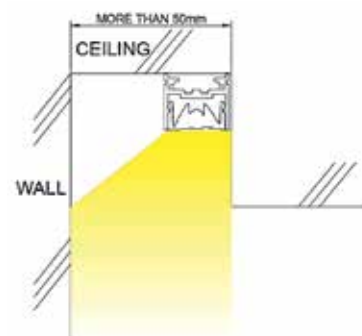

Profile Set
20325 2m Aluminium Profile + 2m Opal PC Cover + 4pcs Metal Clips

Profile Set
20325-60D 2m Aluminium Profile + 2m Clear PC Diffuser Cover (Degrees 60°) + 4pcs Metal Clips

Profile Set
20325-WG 2m Aluminium Profile + 2m PMMA Lens Cover (Wall Grazer) + 4pcs Metal Clips

Profile Set
20325-30D 2m Aluminium Profile + 2m PMMA Lens Cover (Degrees 30°) + 4pcs Metal Clips