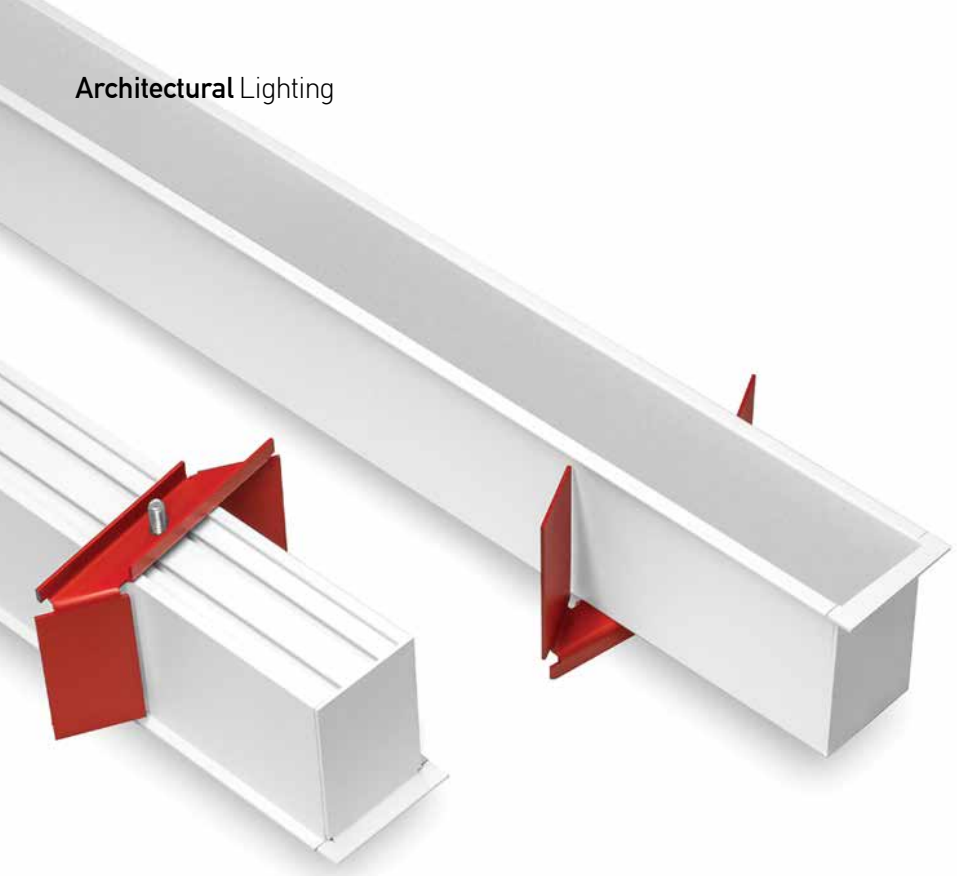

Fill in your code using the following items from the table.

Recessed Profile					
Code	Length	Driver	Kelvin	Set	Body Color
54	58 = 58cm	O = ON/OFF	3 = 3000K	E = HE	W = Sandy White
54	86 = 86cm	D = Dali	4 = 4000K	O = HO	B = Sandy Black
54	114 = 114cm				
54	142 = 142cm				
54	170 = 170cm				
54	198 = 198cm				
54	226 = 226cm				
54	254 = 254cm				
54	282 = 282cm				
54	310 = 310cm				
54	338 = 338cm				

Guide to Create your Code by Choosing : 54 - Length - Driver - Kelvin - Set - Body Color