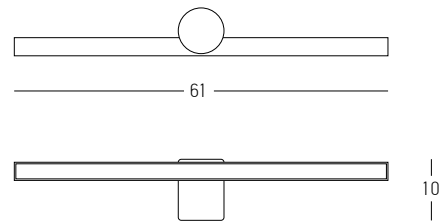

Power 10W
Input 220-240V, 50/60Hz
Color Temperature 3000K
Lumen 1538Lm
Cri 81
Dimensions L: 61cm W: 10cm H: 7.5cm
Base Ø: 7.5cm L: 10cm
Non Dimmable ☒
Material Aluminum - Acrylic
Special Feature IP54
Profile 2.5 x 2.2cm
Color Sandy Black / **Code 22124**

Power 17W
Input 220-240V, 50/60Hz
Color Temperature 3000K
Lumen 2600Lm
Cri 81
Dimensions L: 81cm W: 10cm H: 7.5cm
Base Ø: 7.5cm L: 10cm
Non Dimmable ☒
Material Aluminum - Acrylic
Special Feature IP54
Profile 2.5 x 2.2cm
Color Sandy Black / **Code 22125**

Power 21W
Input 220-240V, 50/60Hz
Color Temperature 3000K
Lumen 3000Lm
Cri 81
Dimensions L: 100cm W: 10cm H: 7.5cm
Base Ø: 7.5cm L: 10cm
Non Dimmable ☒
Material Aluminum - Acrylic
Special Feature IP54
Profile 2.5 x 2.2cm
Color Sandy Black / **Code 22126**