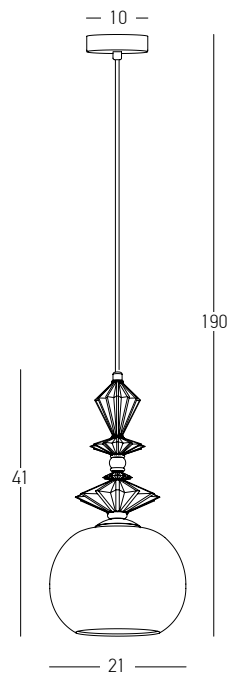

Bulb 1xE27
Power MAX 40W
Input 220-240V, 50/60Hz
Dimensions Ø: 21cm H: 41cm
Base Ø: 10cm H: 2.5cm
Opal Glass Ø: 21cm H: 16cm
Material Metal - Ceramic - Opal Glass
Special Feature 150cm Fabric Cable Adjustable
Color Antique Brass / **Code 22079**