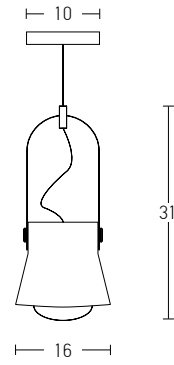

Bulb 1xE27
Power MAX 40W
Input 220-240V, 50/60Hz
Dimensions Ø: 16cm H: 31cm
Base Ø: 10cm H: 2cm
Material Metal - Aluminium
Special Feature 150cm Cable Adjustable
Color Black Matt / **Code 18192**
Color White Matt / **Code 18193**