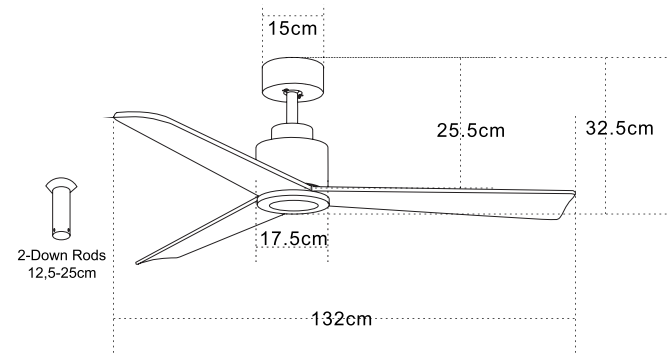

Model Finishing

Brown
Cherry Wood Blades

Black Matt
Cherry Wood Blades

Chrome Matt
Natural Wood Blades

Led Light Source Without Light
 Input 220-240V, 50/60Hz
 dB 23
 Dimensions 52" Ø: 132cm H: 32.5-45cm
 Air Flow 175.3m³ min
 Night Mode Time Setting 1h / 2h / 4h / 8h
 Material Metal - Wood
 Special Feature 2 Down Rods 12.5-25cm
 Summer Function
 Motor Feature AC Motor 57W
 3 Speeds
 Color Black Matt / **Code 19136-B**