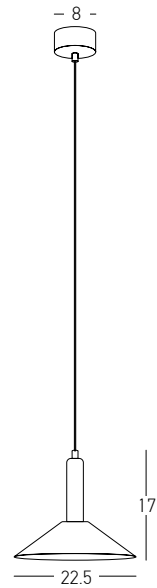

Power 7W
Input 220-240V, 50/60Hz
Color Temperature 3000K
Lumen 840Lm
Cri 80
Dimensions Ø: 22.5cm H: 17cm
Base Ø: 8cm L: 3.5cm
Non Dimmable ☒
Material Metal - Aluminum
Special Feature 200cm Fabric Cable Adjustable
Color Sandy Black - Painted Gold / **Code 22182** 𠄎
Color Sandy Black / **Code 22183** 𠄎