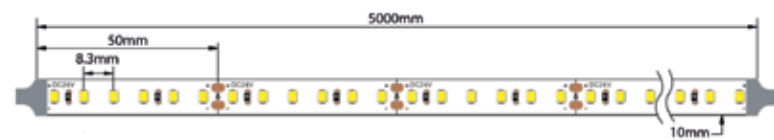

-LED STRIP 2400K 12W/m CRI 90

Code	IP	Kelvin	CRI	Watt	Lm/m
LS05	20	2400	90	12W/m	1200

Lumen Efficiency 100Lm/W
SDCM 3
Ra 90
LEDs/m 120
Voltage DC24V
Width 10mm
Unit cut 50mm
Life Span 20000H
Waterproof Rate IP20

Dimming Options

1. DALI Dimming : Dali Driver 24V + Switch DALI MCU . Suitable with Drivers to Page : 701
2. BLUETOOTH Dimming : Element Driver 24V+OT BLE (CASAMBI App) . Suitable with Drivers to Page : 700
3. PHASECUT Dimming : Suitable with PhaseCut Drivers to Page : 701
4. 1-10 Dimming : 1-10 Driver 24V . Suitable with 1-10V Drivers to Page : 701
5. PUSH BUTTON Dimming : Dali Driver 24V to Page : 701