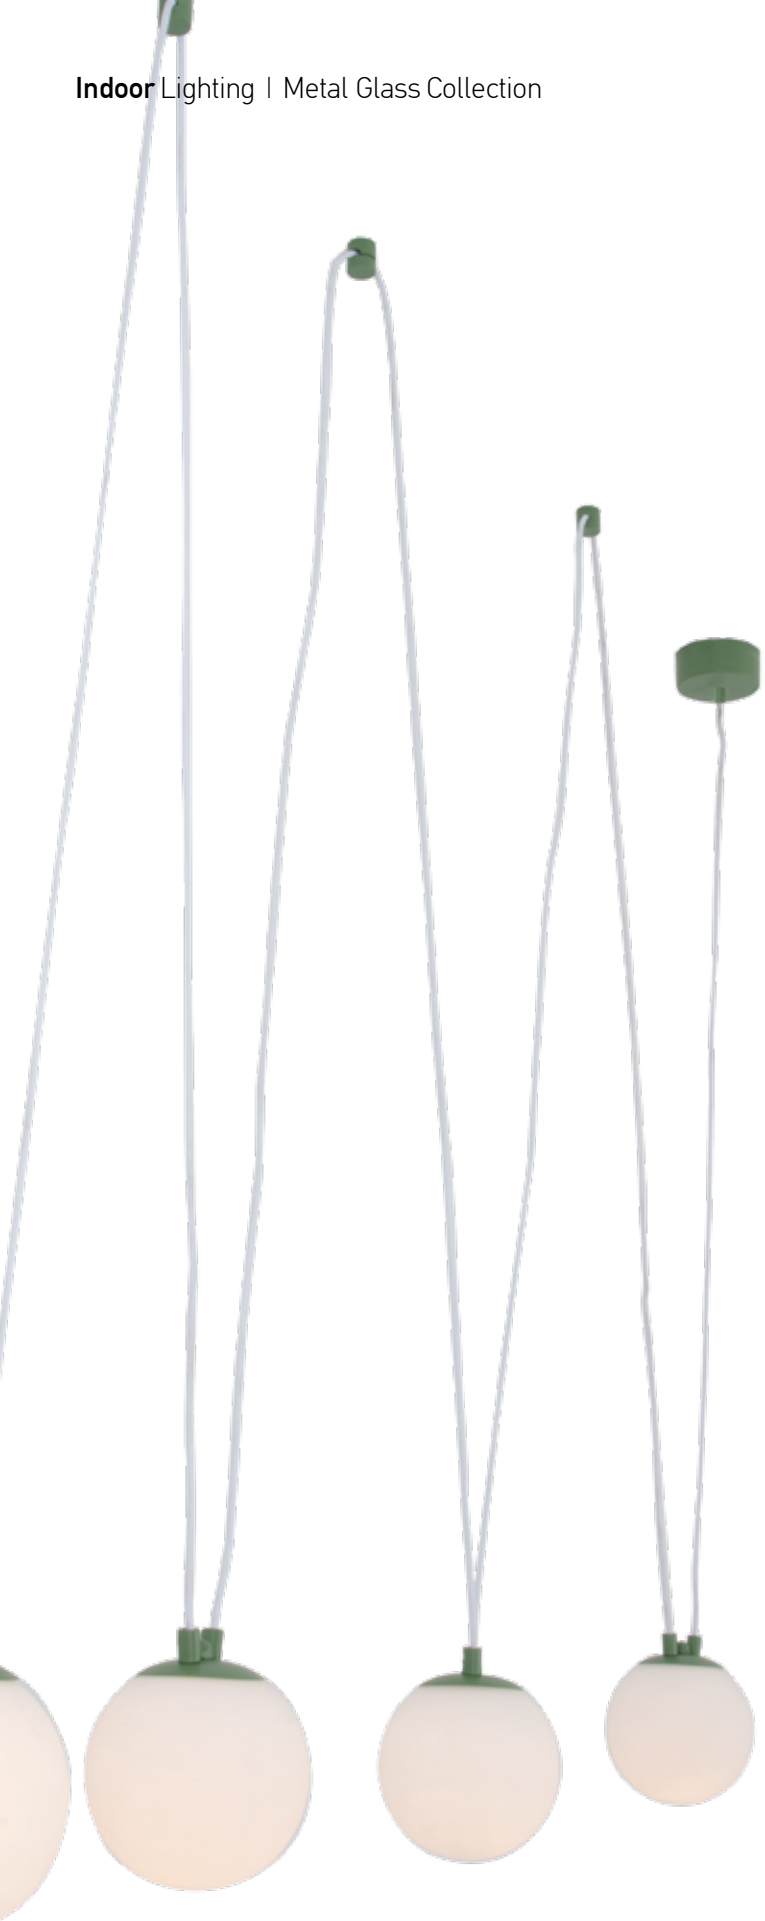

Bulb 4xG9 Led
Power MAX 9W
Input 220-240V, 50/60Hz
Base 2x Ø: 10cm H: 3.5cm
Material Metal - Opal Glass
Special Feature 800cm Cable
Glass Ø: 12cm
3 Hanging Accessories Included

Color Sandy Olive Green / **Code 22202**
Color Sandy Black / **Code 22202-B**
Color Sandy White / **Code 22202-W**