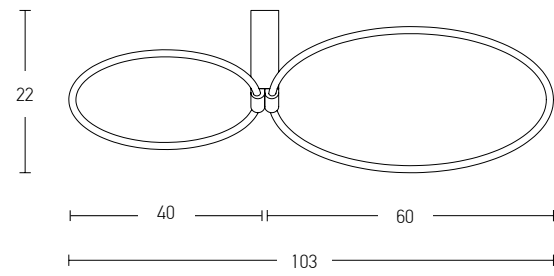

Power	60W
Input	220-240V, 50/60Hz
Color Temperature	3000K
Lumen	4800Lm
Cri	80
Dimensions	L: 103cm W: 60cm H: 22cm
Base	L: 6cm W: 6cm H: 22cm
Non Dimmable	☒
Material	Metal - Aluminium - Silicon
Special Feature	Profile Ø: 1.5cm
Color	Elephant Grey / Code 20159