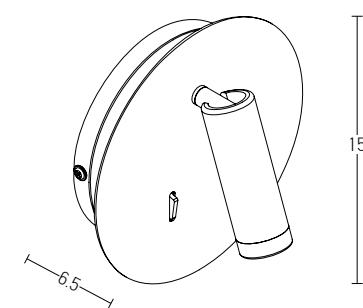

Power 3W + 6W
Input 220-240V, 50/60Hz
Color Temperature 3000K
Lumen 765Lm
Cri 80
Dimensions Ø: 15cm L: 9-18cm
Non Dimmable ☒
Switch 2 On/Off
Material Metal - Aluminium - Acrylic
Special Feature Back Light
Stick Ø: 2.8cm H: 10cm
Color White Matt / **Code H56**