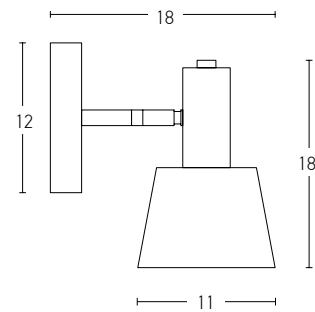

Bulb 1xE14
Power MAX 25W
Input 220-240V, 50/60Hz
Dimensions L: 18cm W: 11cm H: 18cm
Base Ø: 12cm H: 2cm
Material Metal - Aluminium
Color White Matt - Gold Matt / **Code 20218**
Grey Matt - Gold Matt / **Code 20219**

Bulb 1xE14
Power MAX 25W
Input 220-240V, 50/60Hz
Dimensions L: 24cm H: 44cm
Base Ø: 13cm H: 2.5cm
Material Metal - Aluminium
Special Feature 150cm Cable Available
Color White Matt - Gold Matt / **Code 20221**
Grey Matt - Gold Matt / **Code 20220**