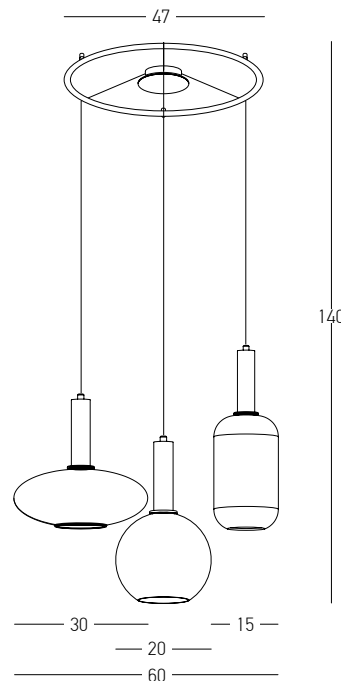

Bulb 3xE27
Power MAX 40W
Input 220-240V, 50/60Hz
Dimensions L: 120cm W: 30cm H: 100cm
Base Ø: 12cm H: 3cm
Glass Ø: 30cm H: 11cm
Ø: 20cm H: 18cm
Ø: 15cm H: 28cm
Material Metal - Opal Glass
Special Feature 150cm Fabric Cable Adjustable
Color Sandy Black - Gold Matt / **Code 22151**

Bulb 3xE27
Power MAX 40W
Input 220-240V, 50/60Hz
Dimensions Ø: 60cm H: 140cm
Bases Ø: 12cm H: 3cm
Ø: 47cm H: 3cm
Glass Ø: 30cm H: 11cm
Ø: 20cm H: 18cm
Ø: 15cm H: 28cm
Material Metal - Opal Glass
Special Feature 150cm Fabric Cable Adjustable
Color Sandy Black - Gold Matt / **Code 22150**