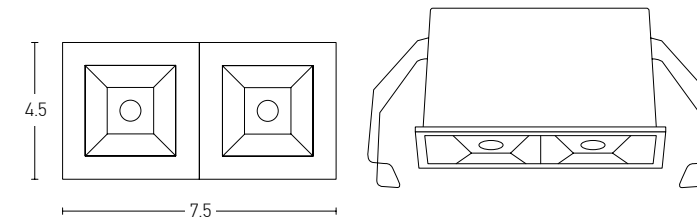

Power 5W
Input 220-240V, 50/60Hz
Color Temperature 3000K
Lumen 350Lm
Cri 89.6
Dimensions L: 7.5cm W: 4.5cm H: 5cm
Cutting Hole 6.5 x 3.5cm
Beam Angle 30°
Non Dimmable ☒
Material Aluminium
Depth Required 5.5cm
Driver Included (350mA)
Color Sandy White - Black / **Code S085**