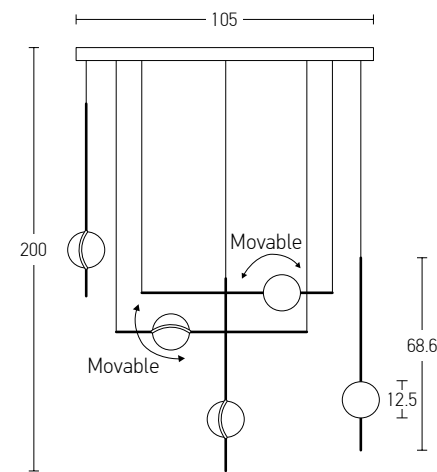

Indoor Led Lighting