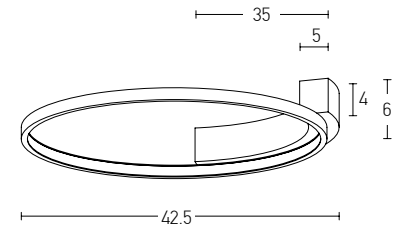

Indoor Led Lighting

Power 25W
Input 220-240V, 50/60Hz
Color Temperature 3000K
Lumen 2000Lm
Cri 80
Dimensions Ø: 42.5cm H: 6cm
Base L: 35cm W: 5cm H: 4cm
Non Dimmable ☒
Material Metal - Aluminium - Silicon
Color Sandy Black / **Code 2074**
Color Sandy White / **Code 2075**