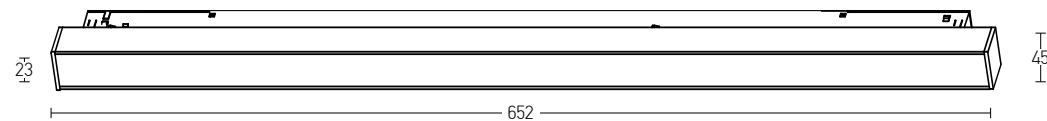

Power 20W
Input 48V
Color Temperature 3000K - 4000K
Lumen 2200Lm
Cri 80
Dimensions L: 652mm W: 23mm H: 45mm
Beam Angle 120°
DALI Dimmable ☉
Material Aluminium - PC Diffuser
Color 3000K Sandy Black / **Code 2089**
Color 4000K Sandy Black / **Code 2089-4B**
Color 3000K Sandy White / **Code 2089-3W**
OSRAM

Power 20W
Input 48V
Color Temperature 3000K
Lumen 2200Lm
Cri 80
Dimensions L: 652mm W: 23mm H: 45mm
Beam Angle 120°
Not Dimmable ☒
Material Aluminium - PC Diffuser
Color Sandy Black / **Code 2088**
OSRAM