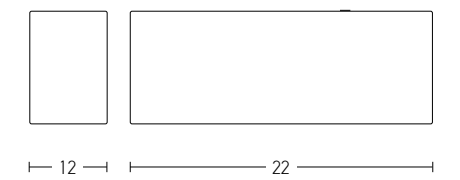

Bulb 1xE27
Power MAX 18W
Input 220-240V, 50/60Hz
IP 44
Dimensions L: 12cm W: 22cm H: 9cm
Material Aluminium - Tempered Glass
Special Feature Up - Down Light
Color Graphite / **Code E146**