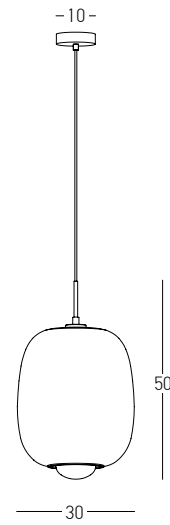

Bulb 1xG9 Led
Power MAX 7W
Input 220-240V, 50/60Hz
Dimensions Ø: 30cm H: 50cm
Base Ø: 10cm H: 2.5cm
Glass Ø: 30cm H: 34cm
Opal Glass Ø: 10.5cm H: 13.5cm
Material Metal - Clear Glass Outside
Opal Glass Inside
Special Feature 150cm Cable Adjustable
Color Clear Glass - Gold Matt / **Code 22057**