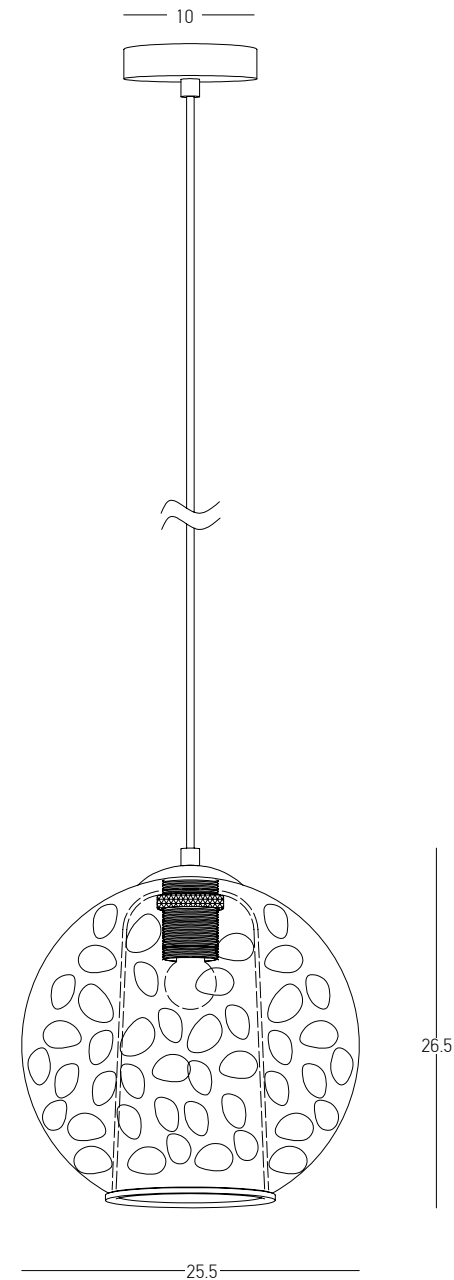

Bulb	1xE27
Power	MAX 40W
Input	220-240V, 50/60Hz
Dimensions	Ø: 25.5cm H: 26.5cm
Base	Ø: 10cm H: 2.5cm
Material	Metal - Aluminum - Dimple Glass Outside Opal Glass Inside
Special Feature	150cm Fabric Cable Adjustable
Color	Sandy Black - Green Glass / Code 22033
Color	Sandy Black - Blue Glass / Code 22034
Color	Sandy Black - Smoked Glass / Code 22035