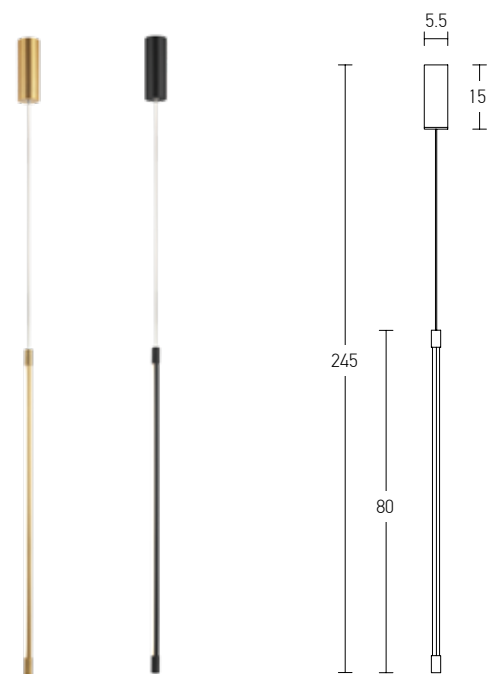

Power	12W
Input	220-240V, 50/60Hz
Color Temperature	3000K
Lumen	960Lm
Cri	80
Dimensions	Ø: 1.6cm H: 80cm
Base	Ø: 5.5cm H: 15cm
Non Dimmable	☒
Material	Aluminium - Acrylic
Special Feature	150cm Cable Adjustable
Color	Black Matt / Code 20121
Color	Gold Matt / Code 20122