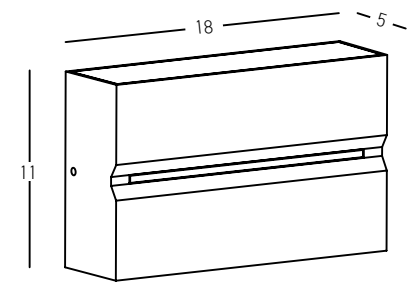

Power 15W
Input 220-240V, 50/60Hz
Color Temperature 3000K
Lumen 800Lm
Cri 80
IP 54
Dimensions L: 5cm W: 18cm H: 11cm
Beam Angle 30°
Material Aluminium - Tempered Glass - PC Diffuser
Special Feature Up - Down Light
12xSMD Led
Color Graphite / **Code E272**