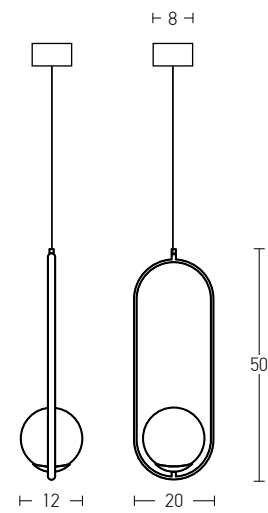

Bulb 1xG9 Led
Power MAX 9W
Input 220-240V, 50/60Hz
Dimensions W: 20cm H: 50cm
Base Ø: 8cm H: 3.5cm
Material Metal - Opal Glass
Special Feature 150cm Cable Adjustable
Opal Glass Ø: 12cm
Color Bronze / **Code 18142-BR**

Bulb 1xG9 Led
Power MAX 9W
Input 220-240V, 50/60Hz
Dimensions W: 11cm H: 23cm
Base Ø: 8cm H: 3.5cm
Material Metal - Opal Glass
Special Feature 150cm Cable Adjustable
Opal Glass Ø: 8cm
Color Bronze / **Code 18143**

Bulb 1xG9 Led
Power MAX 9W
Input 220-240V, 50/60Hz
Dimensions Ø: 21cm L: 12cm
Material Metal - Opal Glass
Special Feature Opal Glass Ø: 8cm
Color Gold Matt / **Code 19216**