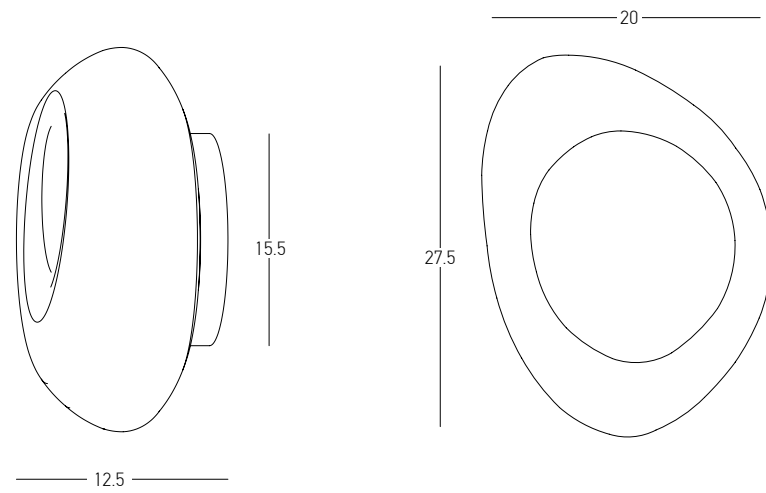

Bulb	1xE14 Led
Power	MAX 8W
Input	220-240V, 50/60Hz
Dimensions	L: 12.5cm W: 20cm H: 27.5cm
Base	Ø: 15.5cm L: 2.5cm
Material	Metal - Glass
Color	Sandy Black - Gold / Code 22047
Color	Sandy Black - Chrome / Code 22048