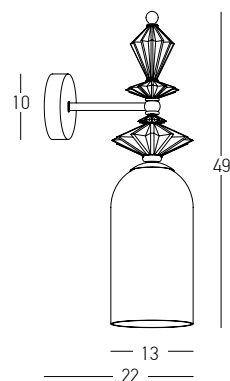

Bulb 1xE27
 Power MAX 40W
 Input 220-240V, 50/60Hz
 Dimensions Ø: 30cm H: 28cm
 Base Ø: 10cm H: 2.5cm
 Glass Ø: 30cm H: 11cm
 Material Metal - Opal Glass
 Special Feature 150cm Fabric Cable Adjustable
 Color Gold Matt / **Code 22072**

Bulb 3xE27
 Power MAX 40W
 Input 220-240V, 50/60Hz
 Dimensions Ø: 60cm H: 140cm
 Bases Ø: 12cm H: 3cm
 Ø: 47cm H: 3cm
 Glass Ø: 30cm H: 11cm
 Ø: 20cm H: 18cm
 Ø: 15cm H: 28cm
 Material Metal - Opal Glass
 Special Feature 150cm Fabric Cable Adjustable
 Color Sandy Black - Gold Matt / **Code 22150**

Bulb 1xE27
 Power MAX 40W
 Input 220-240V, 50/60Hz
 Dimensions Ø: 13cm H: 48cm
 Base Ø: 10cm H: 2.5cm
 Opal Glass Ø: 13cm H: 24cm
 Material Metal - Ceramic - Opal Glass
 Special Feature 150cm Fabric Cable Adjustable
 Color Antique Brass / **Code 22078**

Bulb 1xE27
 Power MAX 40W
 Input 220-240V, 50/60Hz
 Dimensions Ø: 21cm H: 41cm
 Base Ø: 10cm H: 2.5cm
 Opal Glass Ø: 21cm H: 16cm
 Material Metal - Ceramic - Opal Glass
 Special Feature 150cm Fabric Cable Adjustable
 Color Antique Brass / **Code 22079**