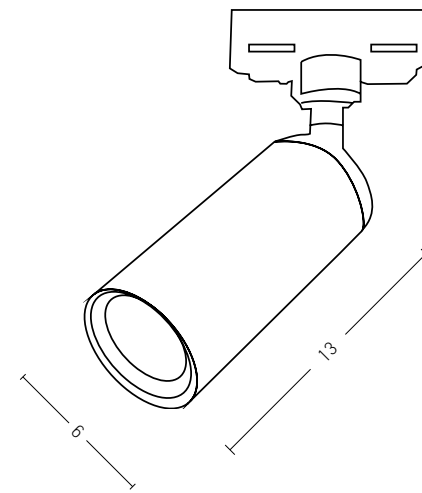

Bulb 1xGU10
Power MAX 35W
Dimensions Ø: 6cm H: 13cm
Material Aluminium
Special Feature 3 Phase Track Light
Color Black Matt / **Code S059**
Color White Matt / **Code S058**