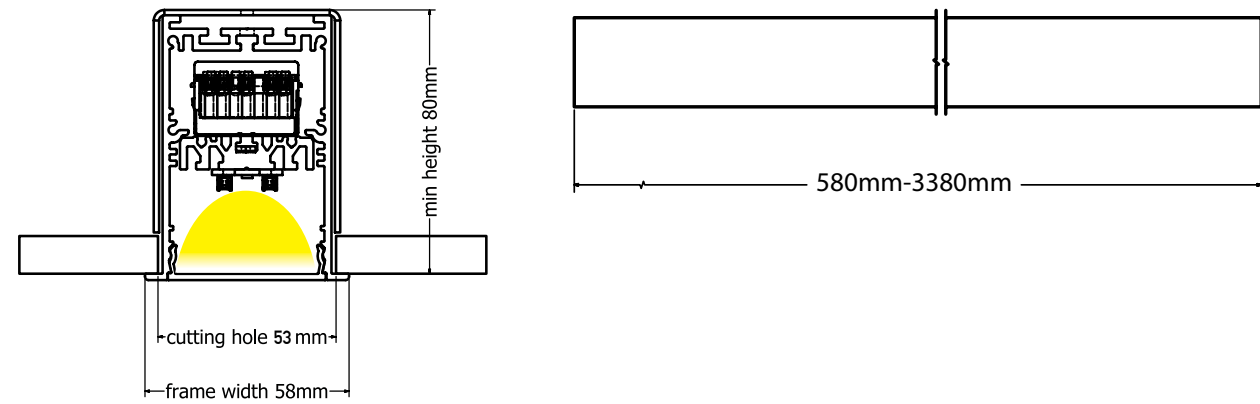

Fill in your code using the following items from the table.

Recessed Profile					
Code	Length	Driver	Kelvin	Set	Body Color
54	58 = 58cm	O = ON/OFF	3 = 3000K	E = HE	W = Sandy White
54	86 = 86cm	D = Dali	4 = 4000K	O = HO	B = Sandy Black
54	114 = 114cm				
54	142 = 142cm				
54	170 = 170cm				
54	198 = 198cm				
54	226 = 226cm				
54	254 = 254cm				
54	282 = 282cm				
54	310 = 310cm				
54	338 = 338cm				

Guide to Create your Code by Choosing : 54 - Length - Driver - Kelvin - Set - Body Color