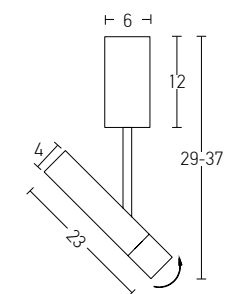

Power 4W
Input 220-240V, 50/60Hz
Color Temperature 3000K
Lumen 300Lm
Cri 80
Dimensions L: 23cm W: 6cm H: 29-37cm
Base Ø: 6cm H: 12cm
Spot Dimension Ø: 4cm L: 23cm
Non Dimmable ☒
Material Metal - Aluminium
Beam Angle 40°
Special Feature Movable Spot

Color Sandy Black - Gold / **Code 22028**