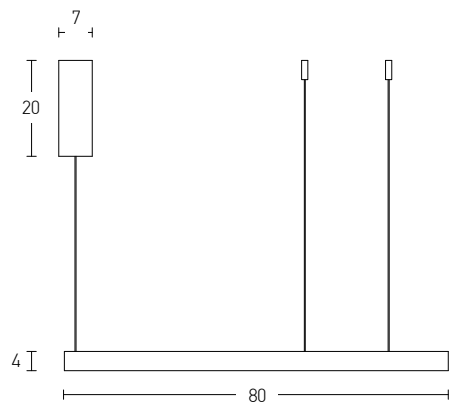

Power 50W
Input 220-240V, 50/60Hz
Color Temperature 3000K
Lumen 4000Lm
Cri 80
Dimensions Ø: 80cm H: 4cm
Base Ø: 7cm H: 20cm
Dimmable Triac ☐
Material Aluminium - Acrylic
Special Feature 210cm Cable Adjustable
Profile 4x2cm
Color Brushed Gold Matt / **Code 2007**