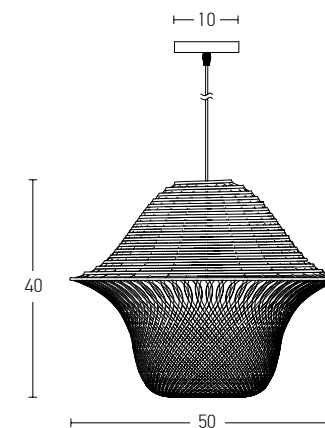

Bulb 1xE27
Power MAX 15W
Input 220-240V, 50/60Hz
Dimensions Ø: 50cm H: 40cm
Base Ø: 10cm H: 2cm
Material Metal - Rattan
Special Feature 200cm Cable Adjustable
Color Black / **Code 20153**