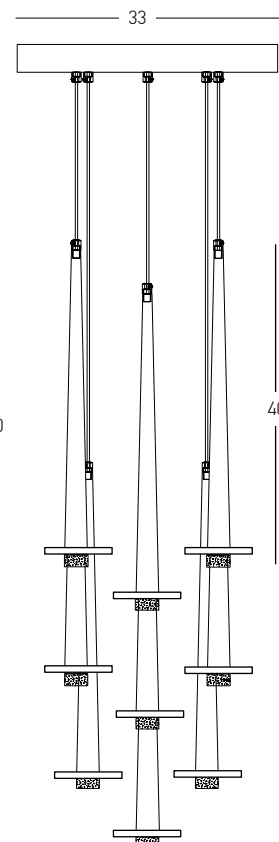

Indoor Led Lighting

Power 3W
Input 220-240V, 50/60Hz
Color Temperature 3000K
Lumen 150Lm
Cri 90
Dimensions Ø: 7cm H: 40cm
Base Ø: 10cm H: 2.5cm
Non Dimmable ☒
Material Metal - Aluminum - Acrylic - Marble
Special Feature 150cm Cable Adjustable
Color Sandy Black - White Marble / **Code 22110**
Color Gold Matt - White Marble / **Code 22111**

Power 27W
Input 220-240V, 50/60Hz
Color Temperature 3000K
Lumen 2772Lm
Cri 90
Dimensions Ø: 33cm H: 200cm
Base Ø: 33cm H: 3.5cm
Dimmable Triac ○
Material Metal - Aluminum - Acrylic - Marble
Special Feature 150cm Cable Adjustable
Stick Ø: 3cm H: 40cm
Color Sandy Black - White Marble / **Code 22113**