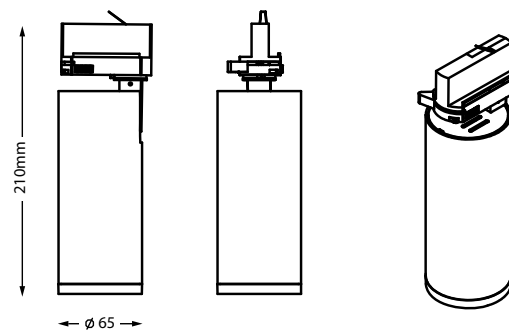

Power 15W
Input 220-240V, 50/60Hz
Color Temperature 3000K / 4000K
Cri 80
Dimensions Ø: 6.5cm H: 21cm
Non Dimmable ☒
Material Aluminium
Special Feature 3 Phase Track Light

Code	Kelvin	Lumen	Body Color
18303	3000K	2400Lm	Black
18304	3000K	2400Lm	White
18305	4000K	2475Lm	Black
18306	4000K	2475Lm	White