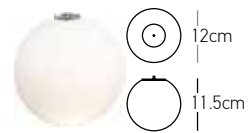

Terminal Diffuser
6V | 5W | 350Lm
3000K | CRi 90 | IP44
Dimmable Triac
Metal - Opal Glass

Black Matt
Code 22231-B

White Matt
Code 22231-W

Gold Matt
Code 22231-G