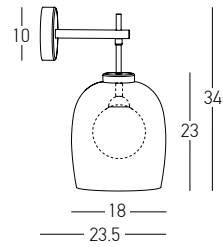

Bulb 1xG9 Led
Power MAX 5W
Input 220-240V, 50/60Hz
Dimensions L: 23.5cm W: 18cm H: 34cm
Base Ø: 10cm W: 2.5cm
Glass Ø: 18cm H: 20cm
Material Metal - Smoked Glass Outside
Opal Glass Inside
Special Feature Opal Glass Ø: 10cm
Color Sandy Black / **Code 22052**