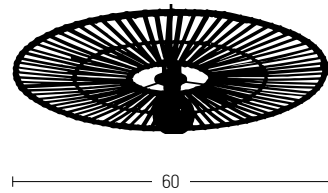

Bulb 1xE27
Power MAX 40W
Input 220-240V, 50/60Hz
Dimensions Ø: 60cm L: 8cm
Base Ø: 10cm H: 2cm
Material Metal - Bamboo
Color Black - Natural Bamboo / **Code 19252**