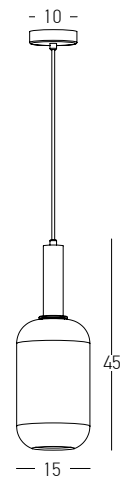

Bulb 1xE27
Power MAX 40W
Input 220-240V, 50/60Hz
Dimensions Ø: 15cm H: 45cm
Base Ø: 10cm H: 2.5cm
Glass Ø: 15cm H: 28cm
Material Metal - Opal Glass
Special Feature 150cm Fabric Cable Adjustable
Color Gold Matt / **Code 22070**