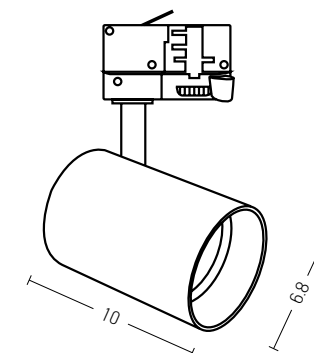

Bulb 1xGU10 Led
Power MAX 10W
Input 220-240V, 50/60Hz
Dimensions Ø: 6.8cm H: 10cm
Material Aluminium
Special Feature 3 Phase Track Light
Color Brushed Brass / **Code Z65105NT-BB**
Color Metal Grey / **Code Z65105NT-G**