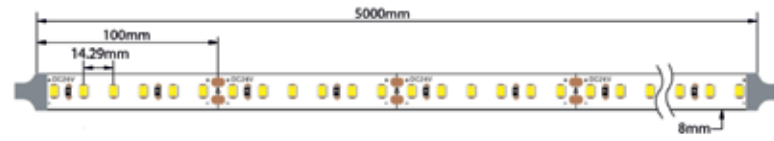

-OSRAM PRODUCT TECHFLEX 15.5W/m 2000Lm/m

Code	IP	Kelvin	CRI	Watt	Lm/m
4062172107242	20	3000	85	15.5W/m	2000
4062172107266	20	4000	85	15.5W/m	2060

Lumen Efficiency 129Lm/W
SDCM 3
Ra 85
LEDs/m 140
Voltage DC24V
Width 8mm
Unit cut 100mm
Life Span 50000H
Waterproof Rate IP20

Dimming Options

1. DALI Dimming : Dali Driver 24V + Switch DALI MCU . Suitable with Drivers to Page : 701
2. BLUETOOTH Dimming : Element Driver 24V+OT BLE (CASAMBI App) . Suitable with Drivers to Page : 700
3. PHASECUT Dimming : Suitable with PhaseCut Drivers to Page : 701
4. 1-10 Dimming : 1-10 Driver 24V . Suitable with 1-10V Drivers to Page : 701
5. PUSH BUTTON Dimming : Dali Driver 24V to Page : 701