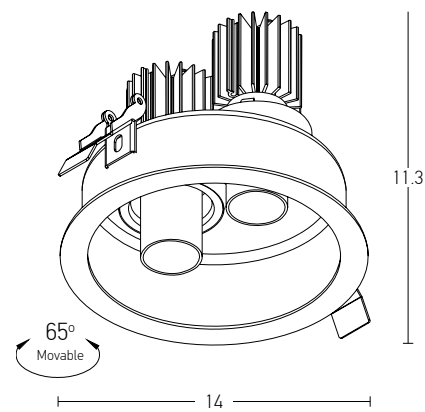

Power	2x9W
Input	220-240V, 50/60Hz
Color Temperature	3000K
Lumen	1620Lm
Cri	80
Dimensions	Ø: 14cm H: 11.3cm
Beam Angle	18°
Cutting Hole	Ø: 12.8cm
Material	Aluminium
Special Feature	Movable Included LED Driver
Color	Sandy White / Code 1927
Color	Sandy Black / Code 1926