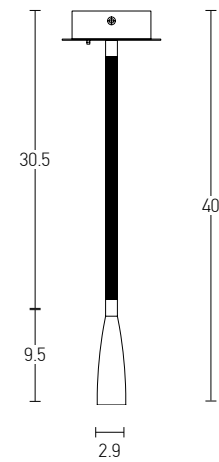

Power 3W
Input 220-240V, 50/60Hz
Color Temperature 3000K
Lumen 240Lm
Cri 80
Dimensions Ø: 8cm L: 20-26cm
Base Ø: 8cm H: 3cm
Non Dimmable ☒
Switch On/Off
Material Metal - Aluminium
Special Feature Stick Ø: 2.9cm L: 9.5cm
Color Brushed Brass / **Code H63**