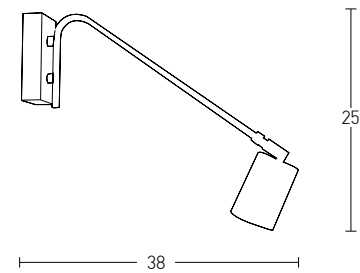

Bulb 2xGU10 , 1xG9 Led
Power MAX 25W , MAX 9W
Input 220-240V, 50/60Hz
Dimensions L: 120cm W: 8cm H: 100cm
Material Metal - Opal Glass
Special Feature Standard Length
Opal Glass Ø: 8cm
Color Sandy Black - Painted Gold / **Code 22227**

Bulb 1 x GU10
Power MAX 25W
Input 220-240V, 50/60Hz
Dimensions L: 38cm W: 8.3cm H: 25cm
Base L: 2.7cm W: 8.3cm H: 12cm
Material Metal
Color Sandy Black - Painted Gold / **Code 22228**