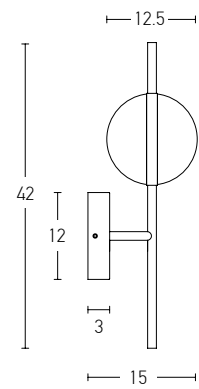

Power 8W
Input 220-240V, 50/60Hz
Color Temperature 3000K
Lumen 640Lm
Cri 80
Dimensions Ø: 12.5cm L: 15cm H: 42cm
Base Ø: 12cm H: 3cm
Non Dimmable ☒
Material Metal - Aluminium - Acrylic
Special Feature Opal Ball Ø: 12.5cm
Color Black Matt - Gold Matt / **Code 2003**