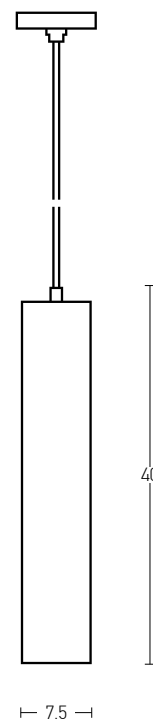

Bulb 1xGU10 Led
Power MAX 10W
Input 220-240V, 50/60Hz
Dimensions Ø: 7.5cm H: 40cm
Material Aluminium
Special Feature 200cm Trasparent Cable Adjustable
GU10 Lampholder Included
Color Brushed Brass / **Code Z63105MA-BB**
Color Black Matt / **Code Z63105MA-B**
Color White Matt / **Code Z63105MA-W**
*Ring Black / **Code Z050112-B**
*Reflector must be ordered seperately