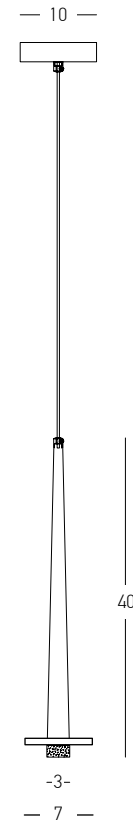

Indoor Led Lighting

Power 3W
Input 220-240V, 50/60Hz
Color Temperature 3000K
Lumen 150Lm
Cri 90
Dimensions Ø: 7cm H: 40cm
Base Ø: 10cm H: 2.5cm
Non Dimmable ☒
Material Metal - Aluminum - Acrylic - Marble
Special Feature 150cm Cable Adjustable
Color Sandy Black - White Marble / **Code 22110**
Color Gold Matt - White Marble / **Code 22111**