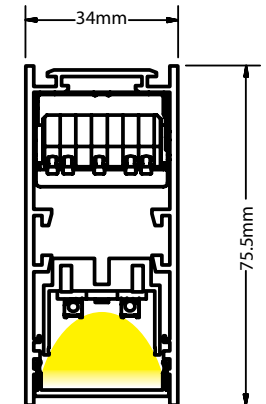

In the following Electrical Table, you may find Watt and Lumen Output, High Efficiency (HE) 200Lm/W - 3357Lm/m, High Output (HO) 188Lm/W - 5640Lm/m accordingly to the length of our LED profile

Set HO		Lumen		Set HE		Lumen	
Length (cm)	Watt	3000K	4000K	Length (cm)	Watt	3000K	4000K
58	18	2565	2700	58	10	1577	1660
86	27	3848	4050	86	15	2366	2490
114	36	5130	5400	114	20	3154	3320
142	45	6413	6750	142	25	3943	4150
170	54	7695	8100	170	30	4731	4980
198	63	8978	9450	198	35	5520	5810
226	72	10260	10800	226	40	6308	6640
254	81	11543	12150	254	45	7097	7470
282	90	12825	13500	282	50	7885	8300
310	99	14108	14850	310	55	8674	9130
338	108	15390	16200	338	60	9462	9960