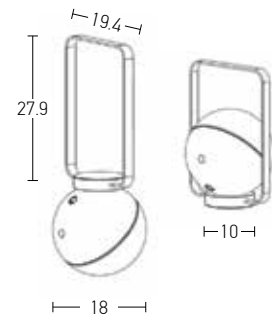

Power 1.5W
Input 220-240V, 50/60Hz
Color Temperature 2700K
Lumen 99Lm
Cri 80
IP 54
Dimensions W: 19.4cm H: 27.9cm
Base Ø: 10cm
3 Steps Dimming 25%, 50%, 100%
Duration 20h, 10h, 5h
Material Aluminum - PC Difusser
Special Feature Portable Table Lamp
USB Cable & Adaptor Included

Color Black / **Code E233**
White / **Code E234**