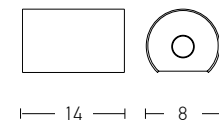

Bulb 1xE14
Power MAX 40W
Input 220-240V, 50/60Hz
Dimensions Ø: 8cm L: 14cm
Material Metal
Color Painted Bronze / **Code 22188**