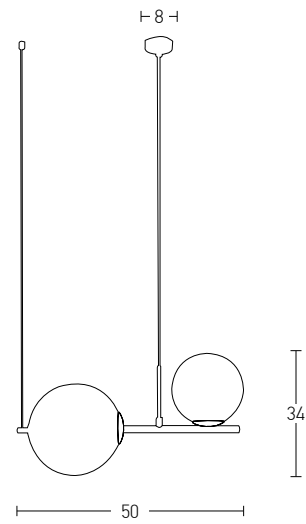

Bulb 2xE27
Power MAX 15W
Input 220-240V, 50/60Hz
Dimensions L: 50cm W: 25cm H: 34cm
Base Ø: 8cm H: 3cm
Material Metal - Opal Glass
Special Feature 200cm Fabric Cable Adjustable
Opal Glass Ø: 25cm / Ø: 15cm
Color Gold Matt / **Code 1997**