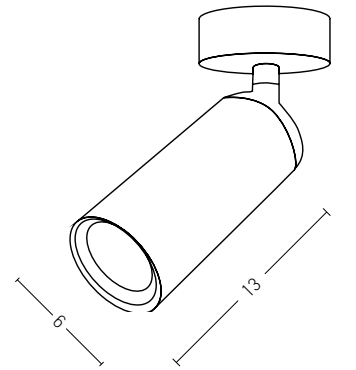

Bulb 1xGU10
Power MAX 35W
Dimensions Ø: 6cm H: 20cm
Cylinder Ø: 6cm H: 13cm
Base Ø: 6cm H: 3cm
Material Aluminium
Color Black Matt / **Code S055**
Color White Matt / **Code S054**

Power 9W
Input 220-240V, 50/60Hz
Color Temperature 3000K
Lumen 1000Lm
Cri 90
Dimensions Ø: 6cm H: 20cm
Cylinder Ø: 6cm H: 13cm
Base Ø: 6cm H: 3cm
Beam Angle 15° / 24° / 40°
Material Aluminium
Special Feature Included LED Driver

Color Black Matt / **Code S055-15**
Color Black Matt / **Code S055-24**
Color Black Matt / **Code S055-40**
Color White Matt / **Code S054-15**
Color White Matt / **Code S054-24**
Color White Matt / **Code S054-40**

OSRAM