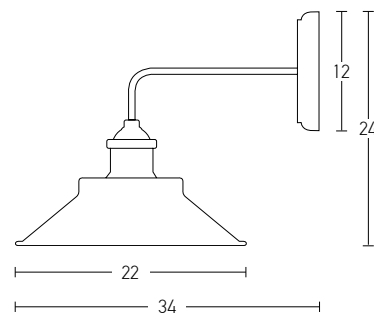

Indoor Lighting | Metal Collection

Bulb 1xE27
Power MAX 40W
Input 220-240V, 50/60Hz
Dimensions Ø: 22cm H: 14cm
Base Ø: 12cm H: 2cm
Material Metal
Special Feature 150cm Cable Adjustable
Color Black Matt - Bronze / **Code 1464**

Bulb 1xE27
Power MAX 40W
Input 220-240V, 50/60Hz
Dimensions L: 34cm W: 22cm H: 24cm
Base Ø: 12cm H: 2cm
Material Metal
Special Feature Shade Ø: 22cm H: 9cm
Color Black Matt - Bronze / **Code 1465**