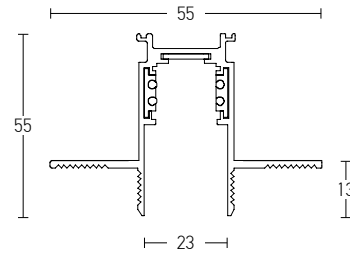

TRIMLESS Curved Track

Dimensions Ø: 900mm
L: 942.5mm
Material Aluminum
Color Sandy Black
Code 22098

SURFACE Curved Track

Dimensions Ø: 1200mm
L: 1252.5mm
Material Aluminum
Color Sandy Black
Code 22102