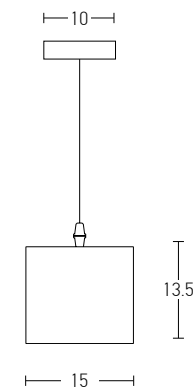

Bulb 1xE27
Power MAX 40W
Input 220-240V, 50/60Hz
Dimensions L: 15cm W: 15cm H: 13.5cm
Base Ø: 10cm H: 2.5cm
Material Concrete
Special Feature 120cm Fabric Cable Adjustable
Color Concrete - Chrome Base / **Code 1658**