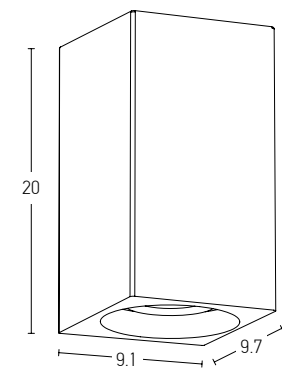

Power 4W
Input 220-240V, 50/60Hz
Color Temperature 3000K
Lumen 380Lm
Cri 80
IP 65
Dimensions L: 9.7cm W: 9.1cm H: 10.5cm
Beam Angle 36°
Dimmable Triac ☐
Material Concrete - Aluminium
Color Natural Concrete / **Code E253**

Power 2x4W
Input 220-240V, 50/60Hz
Color Temperature 3000K
Lumen 720Lm
Cri 80
IP 65
Dimensions L: 9.7cm W: 9.1cm H: 20cm
Beam Angle 36°
Dimmable Triac ☐
Material Concrete - Aluminium
Color Natural Concrete / **Code E254**