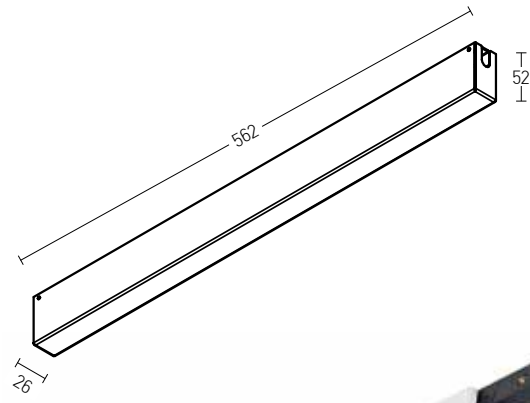

Ceiling Drivers

Surface Mount Base with Driver for Surface Magnetic Track

Power 75W
Input 220-240 , 50-60Hz
Output 48V
Special Feature Included 48V Feeder
Color Sandy Black
Guarantee 5Years

ON-OFF / Code 20306-B
DALI KIT / Code 20308-B
PUSH BUTTON KIT / Code 20310-B
BLUETOOTH KIT / Code 20312-B

Surface Mount Base with Driver for Surface Magnetic Track

Power 150W
Input 220-240 , 50-60Hz
Output 48V
Special Feature Included 48V Feeder
Color Sandy Black
Guarantee 5Years

ON-OFF / Code 20307-B
DALI KIT / Code 20309-B
PUSH BUTTON KIT / Code 20311-B
BLUETOOTH KIT / Code 20313-B

Surface Mount Base with Driver for Surface Magnetic Track

Power 75W
Input 220-240 , 50-60Hz
Output 48V
Special Feature Included 48V Feeder
Color Sandy White
Guarantee 5Years

ON-OFF / Code 20306-W
DALI KIT / Code 20308-W
PUSH BUTTON KIT / Code 20310-W
BLUETOOTH KIT / Code 20312-W

Surface Mount Base with Driver for Surface Magnetic Track

Power 150W
Input 220-240 , 50-60Hz
Output 48V
Special Feature Included 48V Feeder
Color Sandy White
Guarantee 5Years

ON-OFF / Code 20307-W
DALI KIT / Code 20309-W
PUSH BUTTON KIT / Code 20311-W
BLUETOOTH KIT / Code 20313-W

Pendant Base with Driver for Surface Magnetic Track

Power 75W
Input 220-240 , 50-60Hz
Output 48V
Special Feature 200cm Cable Available - 48V Feeder
Color Sandy Black
Guarantee 5Years

ON-OFF / Code 20314-B
DALI KIT / Code 20316-B
PUSH BUTTON KIT / Code 20318-B
BLUETOOTH KIT / Code 20320-B

Pendant Base with Driver for Surface Magnetic Track

Power 150W
Input 220-240 , 50-60Hz
Output 48V
Special Feature 200cm Cable Available - 48V Feeder
Color Sandy Black
Guarantee 5Years

ON-OFF / Code 20315-B
DALI KIT / Code 20317-B
PUSH BUTTON KIT / Code 20319-B
BLUETOOTH KIT / Code 20321-B

Pendant Base with Driver for Surface Magnetic Track