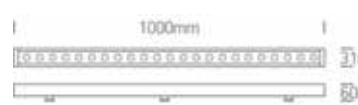

Code	IP	Kelvin	CRI	Watt	Lumen/M
Z7055B-W	66	3000	80	24W	MAX 1700
Z7055B-C	66	4000	80	24W	MAX 1720