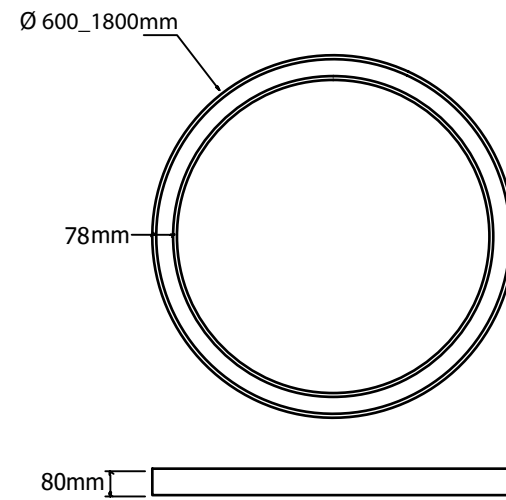

Guide to Create your Code by Choosing : 34 - Length - Driver - Kelvin - Set - Body Color

LED circle luminaire, made of a curved extruded aluminium, power-coated with fine sandy finish. Designed for ceiling/pendant mounting, providing direct light emission through satined polycarbonate for an almost homogeneous emission of light. Luminaire equipped with the latest generation of well known LED boards. Driver ON/OFF