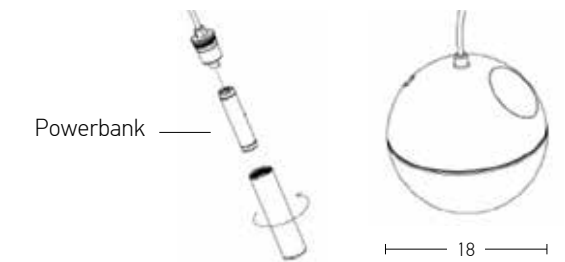

Power 1.5W
Input 220-240V, 50/60Hz
Color Temperature 2700K
Lumen 99Lm
Cri 80
IP 44
Dimensions Ø: 18cm
3 Steps Dimming 25% , 50% , 100%
Duration 20h , 10h , 5h
Material Aluminum - PC Difusser
Special Feature Portable Table Lamp
USB Cable & Adaptor Included
80cm Cable Adjustable

Color Black / **Code E231**