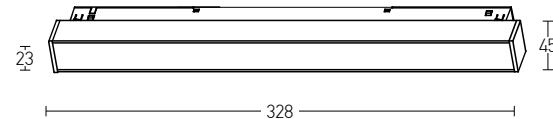

Power 12W
Input 48V
Color Temperature 3000K
Lumen 1320Lm
Cri 80
Dimensions L: 328mm W: 23mm H: 45mm
Beam Angle 120°
DALI Dimmable ☉
Material Aluminium - PC Diffuser
Color Sandy Black / **Code 2087**
OSRAM

Power 12W
Input 48V
Color Temperature 3000K
Lumen 1320Lm
Cri 80
Dimensions L: 328mm W: 23mm H: 45mm
Beam Angle 120°
Non Dimmable ☒
Material Aluminium - PC Diffuser
Color Sandy Black / **Code 2086**
OSRAM