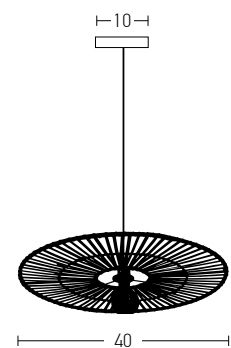

Bulb 1xE27
Power MAX 40W
Input 220-240V, 50/60Hz
Dimensions Ø: 80cm H: 1.5cm
Base Ø: 10cm H: 2cm
Material Metal - Bamboo
Special Feature 150cm Cable Adjustable
Color White - Natural Bamboo / **Code 19106**

Bulb 1xE27
Power MAX 40W
Input 220-240V, 50/60Hz
Dimensions Ø: 60cm H: 1.5cm
Base Ø: 10cm H: 2cm
Material Metal - Bamboo
Special Feature 150cm Cable Adjustable
Color Black - Natural Bamboo / **Code 19104**

Bulb 1xE27
Power MAX 40W
Input 220-240V, 50/60Hz
Dimensions Ø: 40cm H: 1.5cm
Base Ø: 10cm H: 2cm
Material Metal - Bamboo
Special Feature 150cm Cable Adjustable
Color White - Natural Bamboo / **Code 19107**
Color Black - Natural Bamboo / **Code 19105**