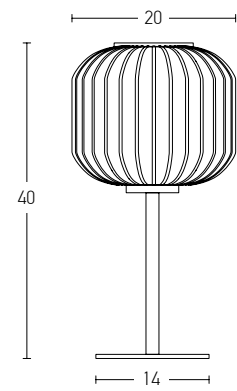

Bulb 1xE27
Power MAX 25W
Input 220-240V, 50/60Hz
Dimensions Ø: 20cm H: 40cm
Base Ø: 14cm H: 0.5cm
Material Metal - Glass
Special Feature 150cm Cable Available
Color White - Gold Matt / **Code 20252**