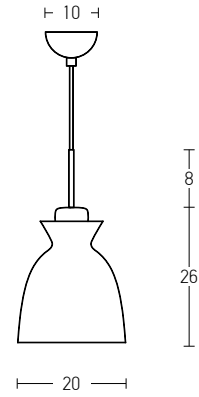

Bulb 1xE27
Power MAX 40W
Input 220-240V, 50/60Hz
Dimensions Ø: 20cm H: 26cm
Base Ø: 10cm H: 4.5cm
Material Metal - Aluminium - Wood
Special Feature 150cm Cable Adjustable
Color Green Matt / **Code 180065**