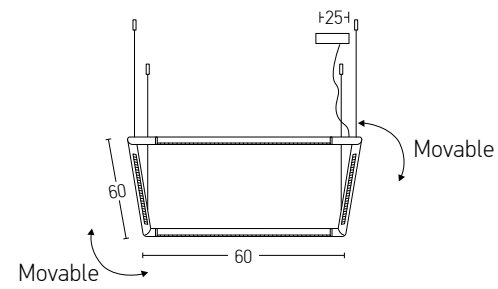

Power 32W
Input 220-240V, 50/60Hz
Color Temperature 3000K
Lumen 2880Lm
Cri 90
Dimensions L: 60cm W: 60cm
Base L: 25cm W: 5cm H: 8cm
Non Dimmable ☒
Material Metal - Aluminium - Diffuser
Special Feature Movable Tube Ø: 2.4cm
Color Sandy Black / **Code 20331**
Color Sandy White / **Code 20330**

Power 53W
Input 220-240V, 50/60Hz
Color Temperature 3000K
Lumen 4770Lm
Cri 90
Dimensions L: 100cm W: 100cm
Base L: 25cm W: 5cm H: 8cm
Non Dimmable ☒
Material Metal - Aluminium - Diffuser
Special Feature Movable Tube Ø: 2.4cm
Color Sandy Black / **Code 20333**
Color Sandy White / **Code 20332**

Power 80W
Input 220-240V, 50/60Hz
Color Temperature 3000K
Lumen 7200Lm
Cri 90
Dimensions L: 150cm W: 150cm
Base L: 35cm W: 5cm H: 8cm
Non Dimmable ☒
Material Metal - Aluminium - Diffuser
Special Feature Movable Tube Ø: 2.4cm
Color Sandy Black / **Code 20335**
Color Sandy White / **Code 20334**

Design your Own Lighting

Create the ultimate style by combining the different colors and models available.
Available colors: Black / White

Shopping Guide

- **A** Code 20334 - 20335
- **B** Code 20333 - 20332
- **C** Code 20331 - 20330

Our Suggestion

Become an artist and make your combination
Use your imagination to create your masterpiece with our limitless options.