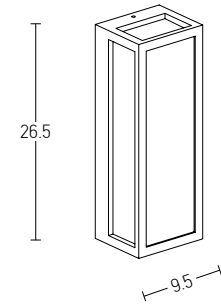

Power 9W LED
Input 220-240V, 50/60Hz
Color Temperature 3000K
Lumen 800Lm
Cri 80
IP 65
Dimensions L: 9cm W: 9.5cm H: 26.5cm
Material Aluminum - PC Diffuser
Color Graphite / **Code E202**