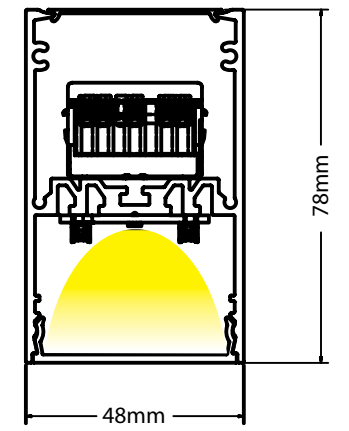

34mm LED profile luminaire, made of an extruded aluminium, power-coated with fine sandy finish. Designed for ceiling/pendant/trim-less/recessed mounting, providing direct light emission through PMMA diffuser. Luminaire equipped with the latest generation of well known LED boards with small color tolerance.