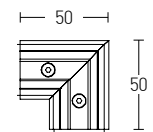

Track Code	Size	Color
2084B-1	1m	Sandy Black
2084W-1	1m	Sandy White
2084B-2	2m	Sandy Black
2084W-2	2m	Sandy White
2084B-3	3m	Sandy Black
2084W-3	3m	Sandy White

Corner Code	Plane	Color
2084B-C1	Vertical	Sandy Black
2084W-C1	Vertical	Sandy White
2084B-C2	Horizontal	Sandy Black
2084W-C2	Horizontal	Sandy White

Notice : For corners type C1 required also to order 20105 and for type C2 20104

Track Code	Size	Color
2085B-1	1m	Sandy Black
2085W-1	1m	Sandy White
2085B-2	2m	Sandy Black
2085W-2	2m	Sandy White
2085B-3	3m	Sandy Black
2085W-3	3m	Sandy White

Corner Code	Plane	Color
2085B-C1	Vertical	Sandy Black
2085W-C1	Vertical	Sandy White
2085B-C2	Horizontal	Sandy Black
2085W-C2	Horizontal	Sandy White

Notice : For corners type C1 required also to order 20105 and for type C2 20104