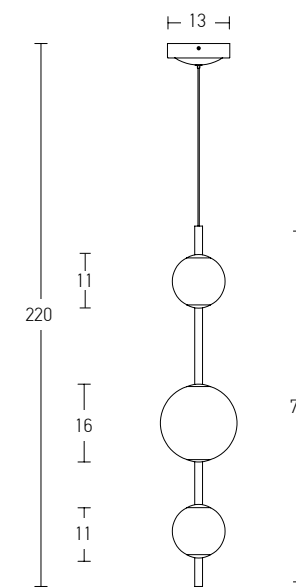

Power 12W
Input 220-240V, 50/60Hz
Color Temperature 3000K
Lumen 960Lm
Cri 80
Dimensions Ø: 16cm H: 78cm
Non Dimmable ☒
Material Metal - Opal Glass
Special Feature 140cm Cable Adjustable
Glass Ø: 16cm | Ø: 11cm
Color Black Matt / **Code 20132**