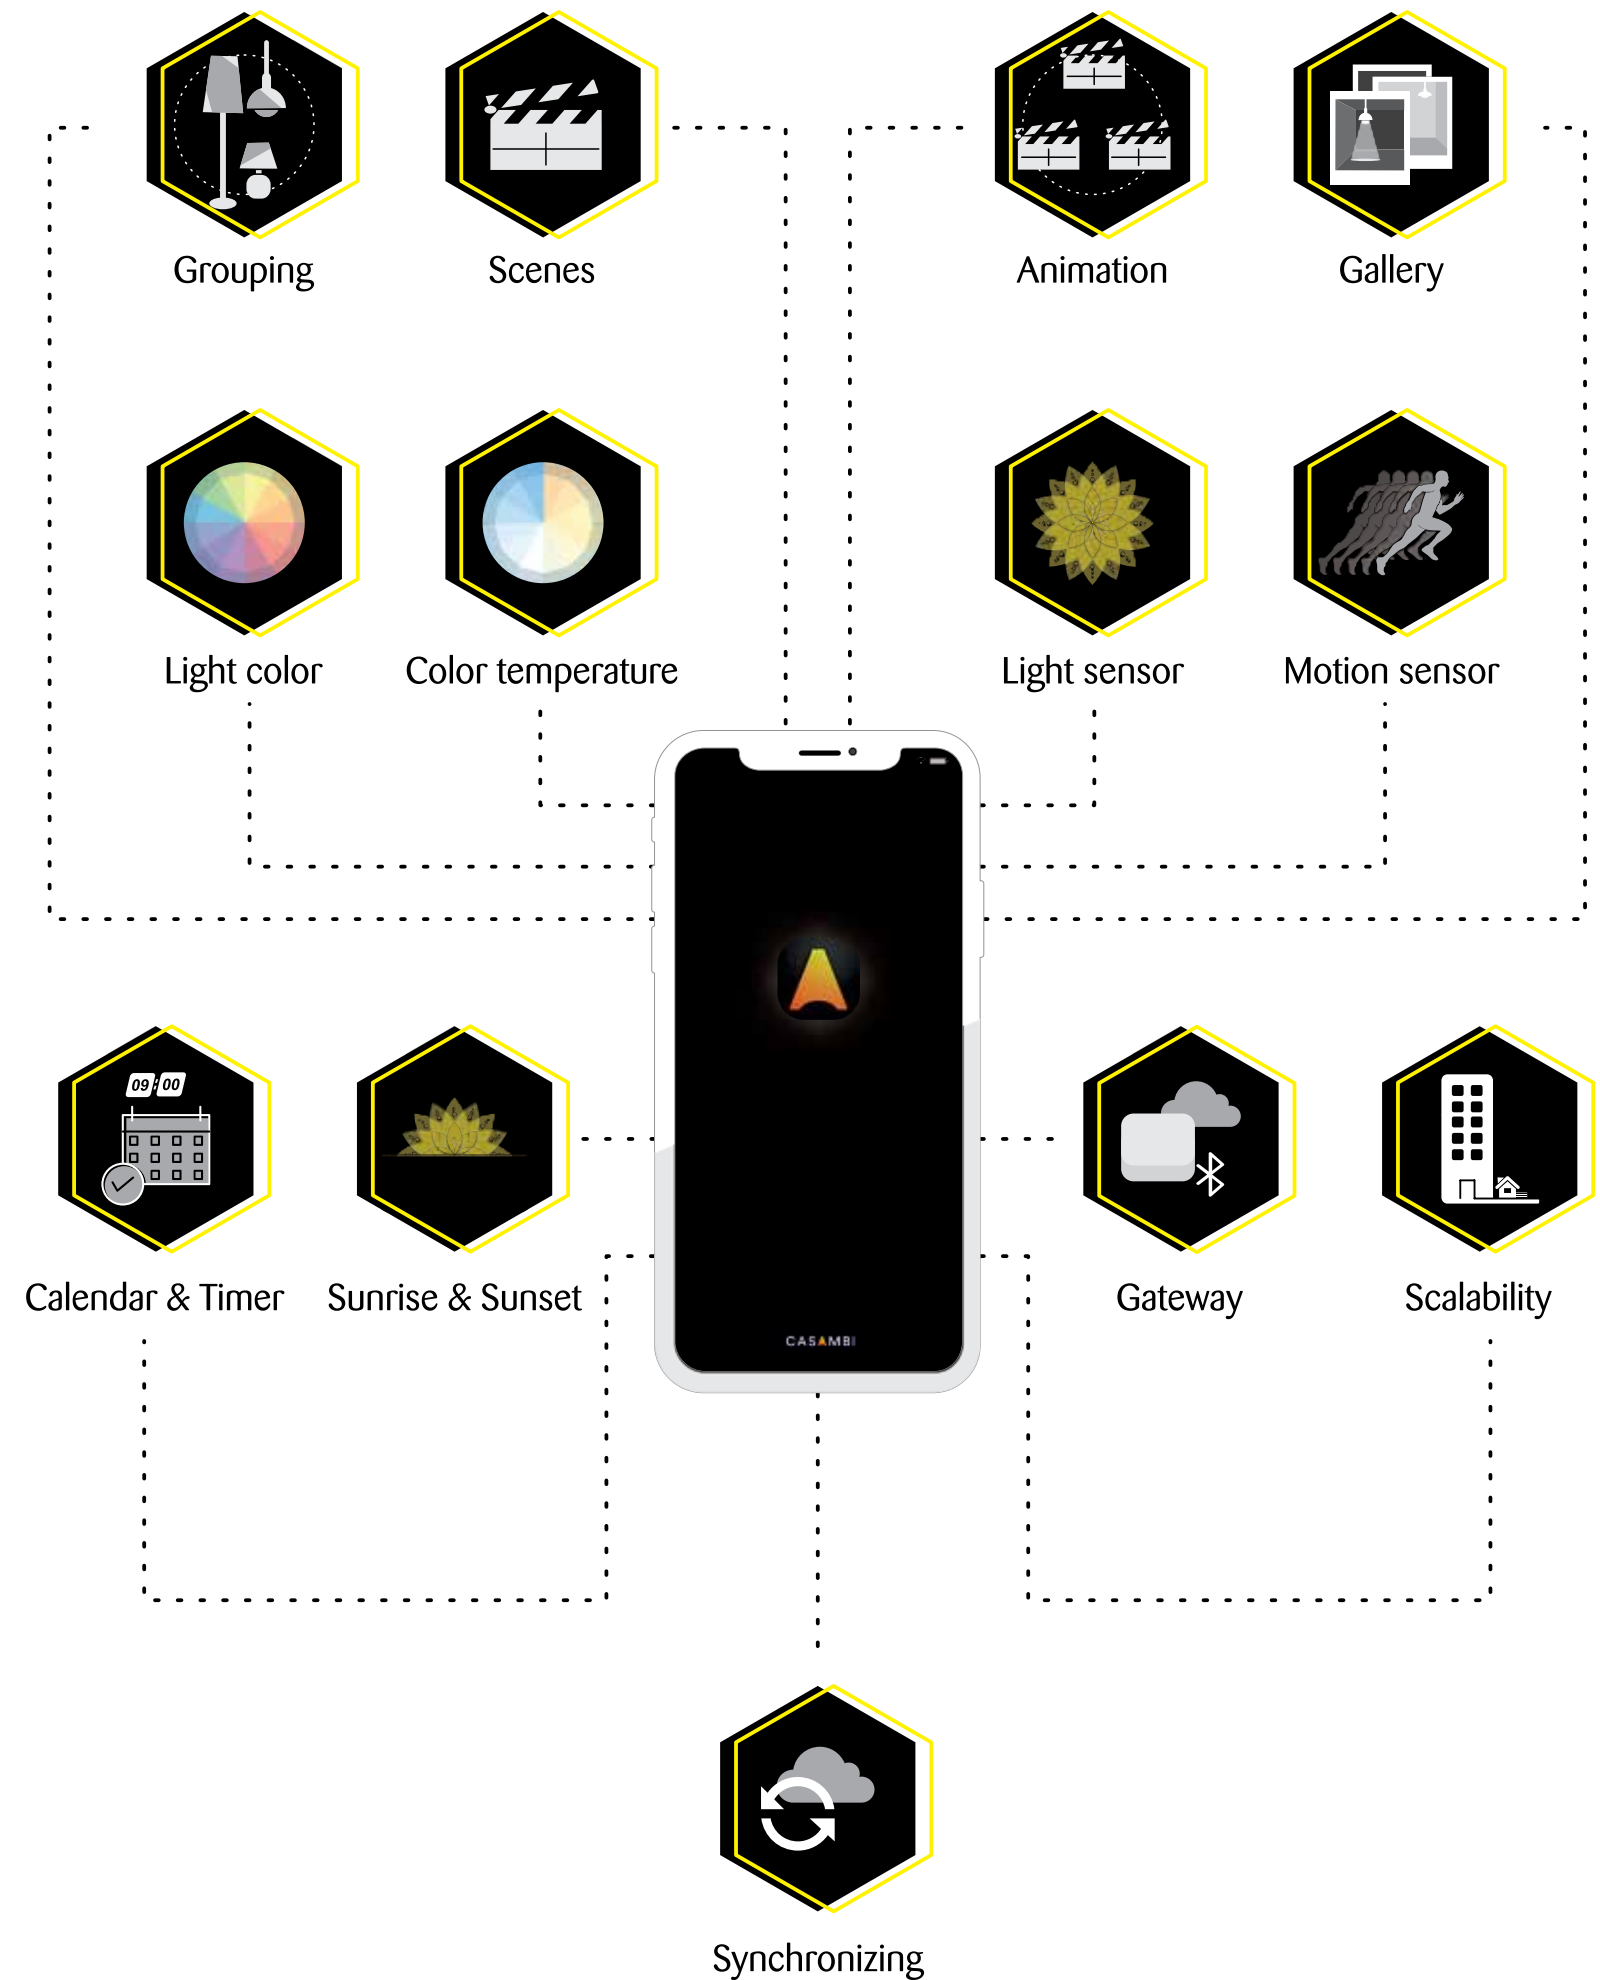

CASAMBI READY wireless control for DALI luminaires

The Zambelis 48V tracks are compatible with CASAMBI control system, which permits bidirectional communication between control device and luminaires, making it possible for the user to create scenes, regulate the system from smart devices, etc.

With the CASAMBI control system and its Control wireless variants, the user has total control over the installation, with all the features available in low voltage alternatives. The 48V system does not mean relinquishing the leading edge in control for architectural lighting.

Power by : **CASAMBI**
Available App on :