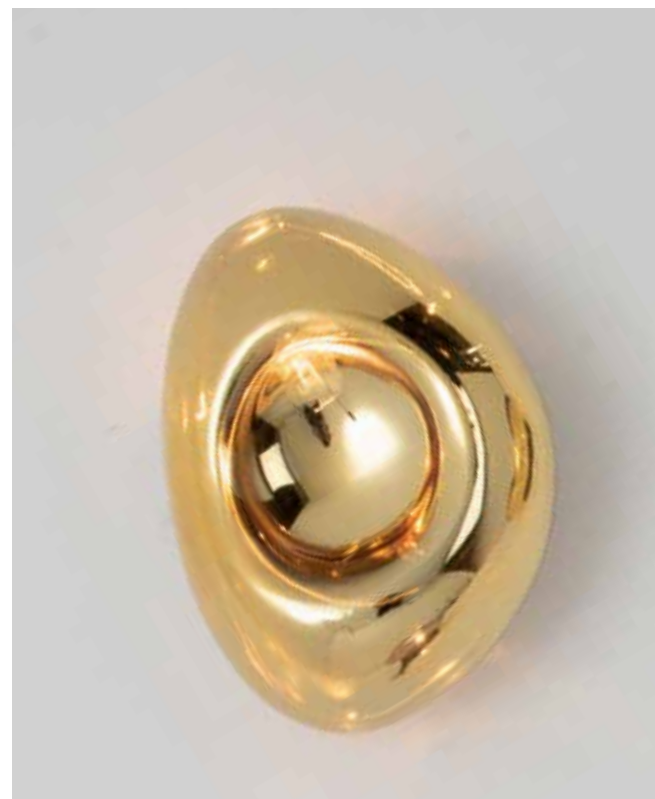

Bulb	1xE14 Led
Power	MAX 8W
Input	220-240V, 50/60Hz
Dimensions	L: 12.5cm W: 20cm H: 27.5cm
Base	Ø: 15.5cm L: 2.5cm
Material	Metal - Glass
Color	Sandy Black - Gold / Code 22047
Color	Sandy Black - Chrome / Code 22048