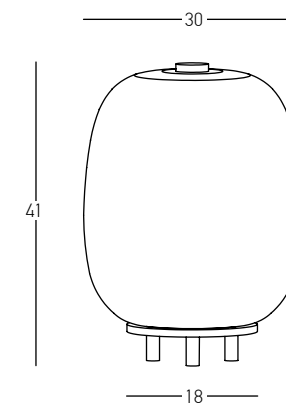

Bulb 1xG9 Led
Power MAX 7W
Input 220-240V, 50/60Hz
Dimensions Ø: 30cm H: 41cm
Glass Ø: 30cm H: 35cm
Opal Glass Ø: 10.5cm H: 13.5cm
Material Metal - Smoked Glass Outside
Opal Glass Inside
Special Feature 150cm Cable Available
Color Smoked Glass-Gold Matt / **Code 22066**