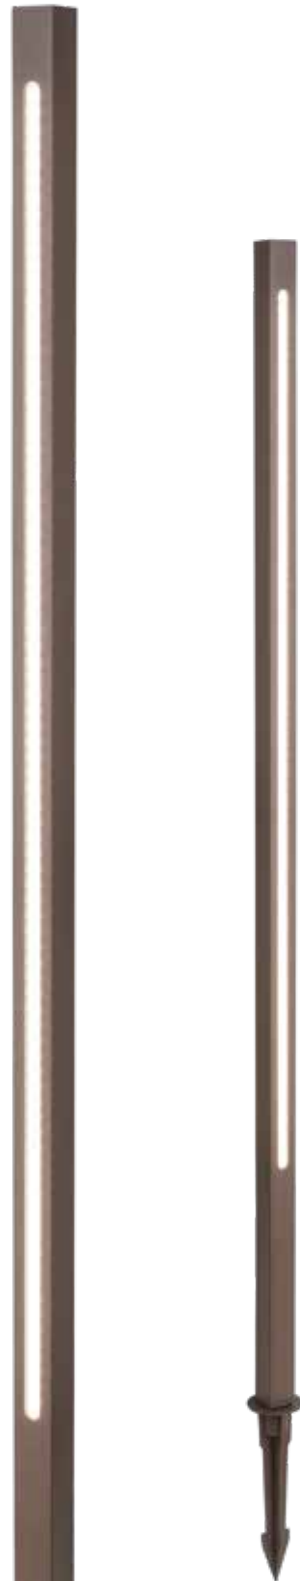

Power 15W
Input 220-240V, 50/60Hz
Color Temperature 3000K
Lumen 1550Lm
Cri 80
IP 65
Dimensions L: 2.5cm W: 2.5cm H: 100cm
Base Ø: 9.5cm H: 2cm
Material Aluminum - Opal PC Diffuser
Special Feature Spike & Base Included
Profile 2.5 x 2.5cm
Color Dark Brown / **Code E280**