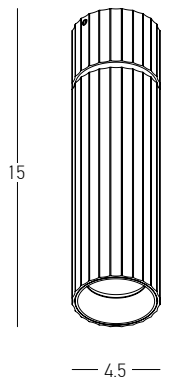

Power 7W
Input 220-240V, 50/60Hz
Color Temperature 3000K
Lumen 580Lm
Cri 90
Dimensions Ø: 4.5cm H: 15cm
Base Ø: 4.5cm H: 3cm
Beam Angle 36°
Material Aluminum
Special Feature Included LED Driver
Color Brushed Brass / **Code S120**
Color White Matt / **Code S121**
Color Black Matt / **Code S122**