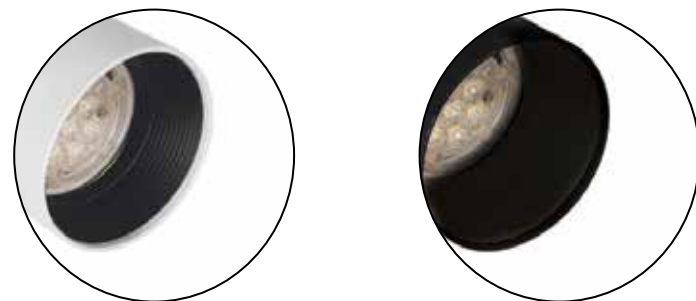

Bulb 1xGU10
Power MAX 35W
Dimensions Ø: 6cm H: 12cm
Material Aluminium
Special Feature 3 Phase Track Light
Color Sandy Black / **Code S038**
Color Sandy White / **Code S037**