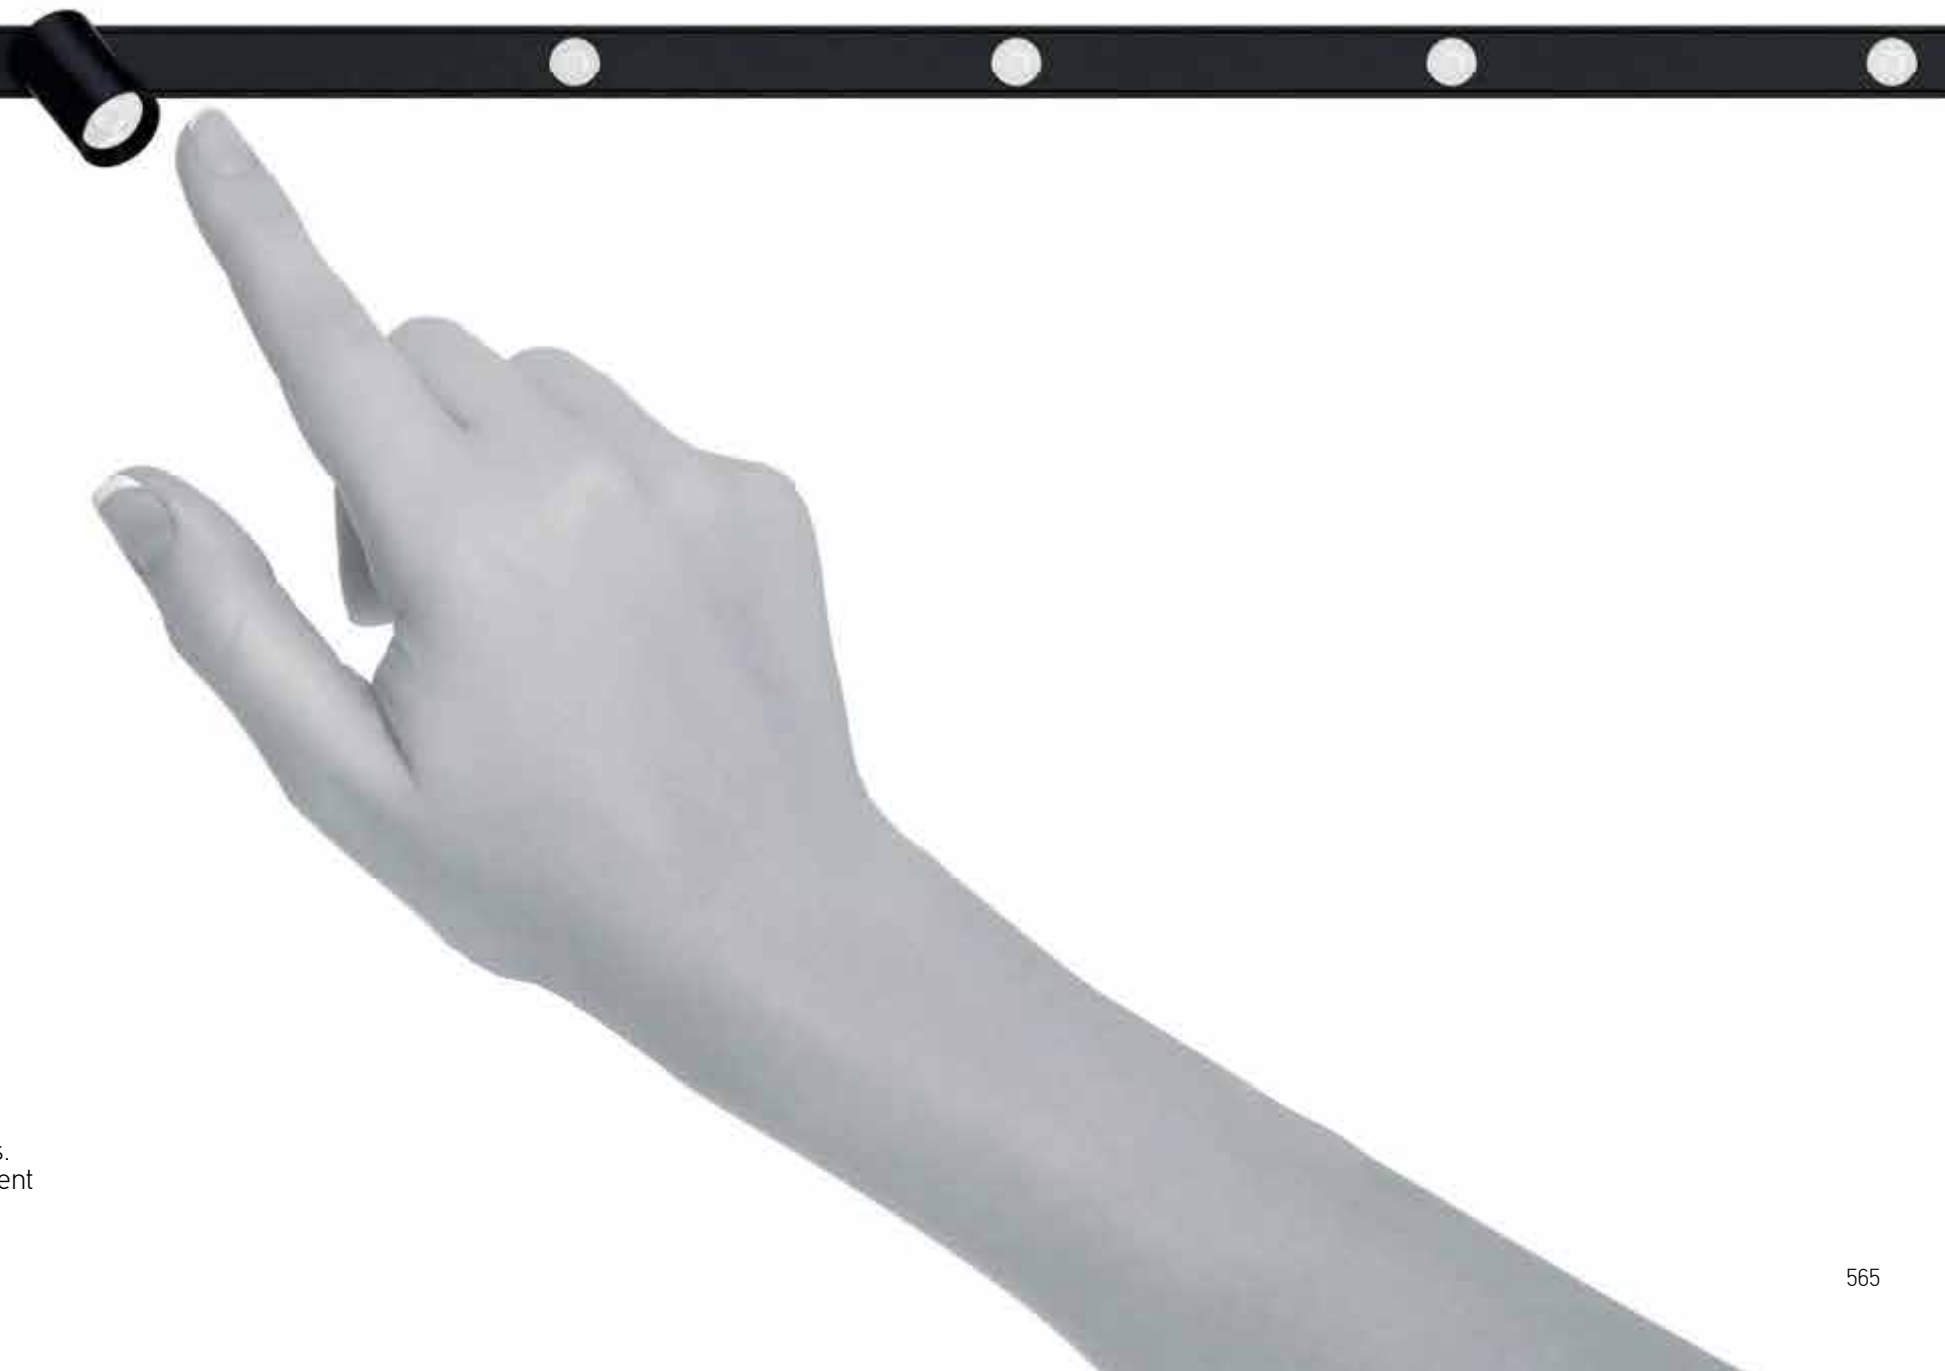

Attractive Colour Presentation...

CRI>90, High Quality Light Output

Because ambient light reproduces colours differently, the colour rendering index (CRI) is used as reference. The CRI indicates the ratio by which the illuminated object or the illuminated area deviates from the maximum value of 100 (daylight).

MINI TRACK has an impressively high CRI of 90, which means that it comes very close to natural light and is suitable for colour-sensitive applications such as display cases and special exhibition spaces.

The material quality, feel, and colour authenticity of merchandise and artworks need to be rendered as accurately as possible to accentuate object's value. The especially small light surface of the LEDs and high light density allow the luminaires to perfectly reflect the three-dimensionality of amorphous surfaces. Products with a CRI of 90 are perfect for high-end sales floors and art settings.

R9>90, Closer to True Colors

R9 is the index to present the color of Red. Red is a very important icon to many objects like photography, textiles, bones and skins. For human eyes, the red is a key reference to distinguish the real true colors.

A higher R9 index can better present the true colors. MINI TRACK, with R9 higher than 90, can better present the world closer to true colors.