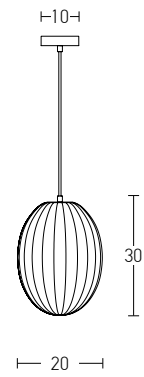

Bulb 1xE27
 Power MAX 40W
 Input 220-240V, 50/60Hz
 Dimensions Ø: 19cm H: 30cm
 Base Ø: 10cm H: 2.5cm
 Material Glass
 Special Feature 150cm Cable Adjustable
 Color Smoked Grey / **Code 14101**

Bulb 1xE27
 Power MAX 40W
 Input 220-240V, 50/60Hz
 Dimensions Ø: 24cm H: 22cm
 Base Ø: 10cm H: 2.5cm
 Material Glass
 Special Feature 150cm Cable Adjustable
 Color Smoked Grey / **Code 14102**