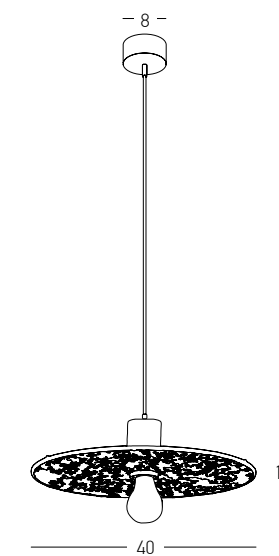

Bulb 1xE27 Led
Power MAX 20W
Input 220-240V, 50/60Hz
Dimensions Ø: 40cm H: 10cm
Base Ø: 8cm H: 3.5cm
Material Metal - Bush
Special Feature 200cm Black Fabric Cable Adjustable
Color Natural - Sandy Black / **Code 22173**