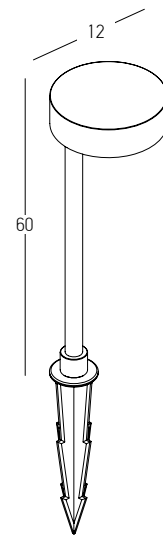

Color Graphite / **Code E293**

Power 5.5W
 Input 220-240V, 50/60Hz
 Color Temperature 3000K
 Lumen 522Lm
 Cri 97
 IP 65
 Dimensions L: 18cm W: 12cm H: 102cm
 Base Ø: 10.5cm H: 1cm
 Shade Dimensions Ø: 12cm H: 3.5cm
 Beam Angle 36°
 Material Aluminum - ABS
 Special Feature Movable - Rotational
 Spike & Base Included