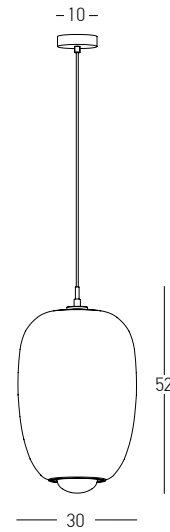

Bulb 1xG9 Led
Power MAX 7W
Input 220-240V, 50/60Hz
Dimensions Ø: 30cm H: 52cm
Base Ø: 10cm H: 2.5cm
Glass Ø: 30cm H: 43cm
Opal Glass Ø: 10.5cm H: 13.5cm
Material Metal - Smoked Glass Outside
Opal Glass Inside
Special Feature 150cm Cable Adjustable
Color Smoked Glass - Gold Matt / **Code 22056**