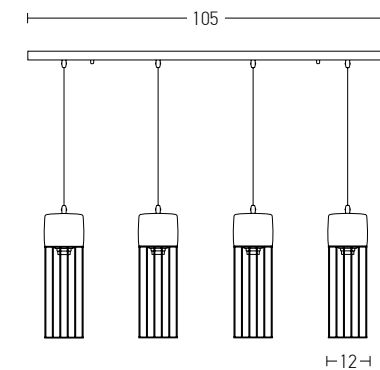

Bulb 4xE27
Power MAX 40W
Input 220-240V, 50/60Hz
Dimensions L: 105cm W: 12cm H: 100cm
Base L: 105cm W: 6.5cm H: 2.7cm
Material Metal - Concrete
Special Feature 70cm Fabric Cable Adjustable
Color Concrete - Black Matt Base / **Code 1659**