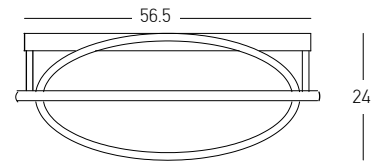

24

60

Power 56W
Input 220-240V, 50/60Hz
Color Temperature 3000K
Lumen 6000Lm
Cri 80
Dimensions Ø: 60cm H: 14-24cm
Base L: 56,5cm W: 7cm H: 3.5cm
Dimmable Triac ☐
Material Metal - Aluminium - Silicon
Special Feature Profile 2x2cm
Movable

Color Black Matt / **Code 22016**
Color Gold Matt / **Code 22018**

34

79

Power 80W
Input 220-240V, 50/60Hz
Color Temperature 3000K
Lumen 8500Lm
Cri 80
Dimensions Ø: 79cm H: 18-34cm
Base L: 75,5cm W: 7cm H: 3.5cm
Dimmable Triac ☐
Material Metal - Aluminium - Silicon
Special Feature Profile 2x2cm
Movable

Color Black Matt / **Code 22017**
Color Gold Matt / **Code 22019**

Model Finishing