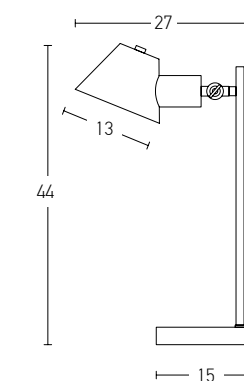

Bulb 1xE27
Power MAX 25W
Input 220-240V, 50/60Hz
Dimensions L: 27cm H: 44cm
Base Ø: 15cm H: 2.5cm
Material Metal - Aluminium
Special Feature 150cm Cable Available
Color White Matt - Gold Matt / **Code 20222**
Color Black Matt - Gold Matt / **Code 20223**