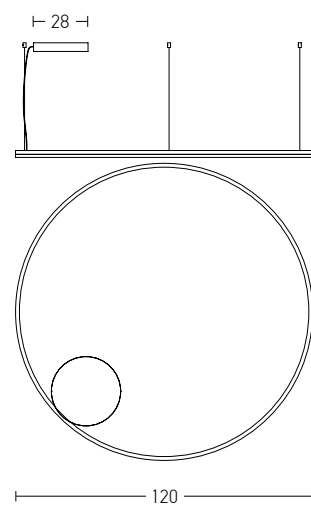

Power 84W
Input 220-240V, 50/60Hz
Color Temperature 3000K
Lumen 6720Lm
Cri 80
Dimensions Ø: 120cm H: 200cm
Base Ø: 28cm H: 5cm
Dimmable Triac ☐
Material Aluminium - Acrylic
Special Feature 200cm Cable Adjustable
Color Black Matt / **Code 20264**
Color White Matt / **Code 20265**
Color Gold Matt / **Code 22241**