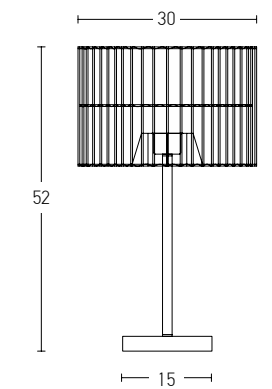

Bulb 1xE27
Power MAX 40W
Input 220-240V, 50/60Hz
Dimensions Ø: 30cm H: 52cm
Base Ø: 15cm H: 2cm
Material Metal - Rattan
Special Feature 120cm Cable Available
Shade Ø: 30cm H: 20cm
Color Black / **Code 20238**