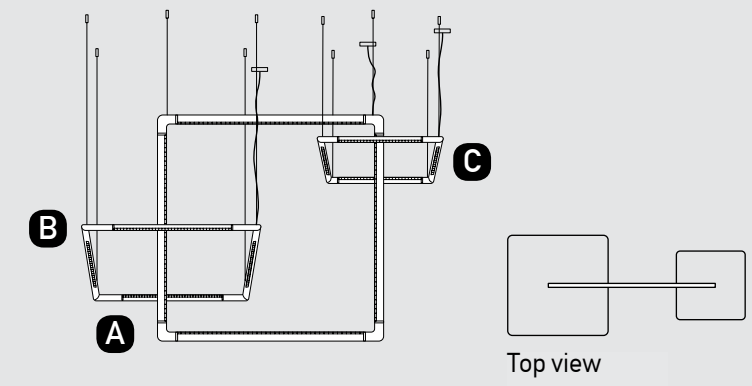

A

B

C

Our Suggestion

Become an artist and make your combination
 Use your imagination to create your masterpiece with our limitless options.

Power 49W
 Input 220-240V, 50/60Hz
 Color Temperature 3000K
 Lumen 3920Lm
 Cri 80
 Dimensions L: 90cm W: 50cm H: 90cm
 Base Ø: 20cm H: 6cm
 Dimmable Triac
 Material Aluminium - Silicon
 Special Feature Profile Ø: 2cm L: 42cm
 Movable Profile
 Color Sandy Black - Gold Matt / **Code 2070**
 Color Gold Matt / **Code 2071**