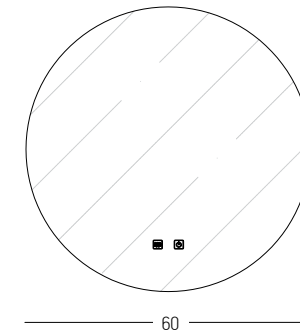

Power 25W
Input 220-240V, 50/60Hz
Color Temperature 4000K
Lumen 2600Lm
Cri 80
Dimensions Ø: 60cm W: 3.5cm
Non Dimmable ☒
Material Mirror - Aluminium
Special Feature Touch Switches
Antifog
Back Light
IP54

Color Mirror / **Code 22067**

**Anti Fog and
Back Light
Touch Switches
On the Mirror**