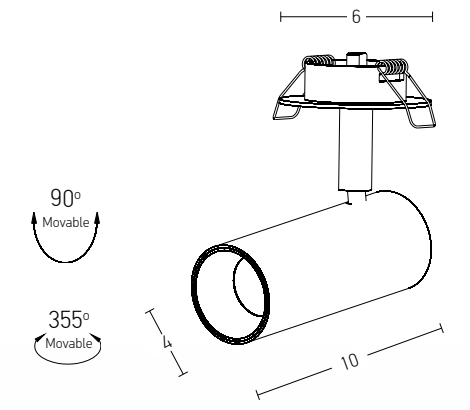

Power 1x7W COB LED
Input 20V / 350mA
Color Temperature 2700K
Lumen 630Lm
Cri 80
Dimensions Ø: 5.8cm H: 7.3cm
Beam Angle 15°
Cutting Hole Ø: 5cm
Material Aluminium
Suggested Driver LSCW350P for 1 Fixture
Special Feature Movable
Color Sandy White / **Code 180009**

Power 1x7W COB LED
Input 20V / 350mA
Color Temperature 3000K
Lumen 800Lm
Cri 80
Dimensions Ø: 4cm H: 10cm
Beam Angle 36°
Cutting Hole Ø: 4.5cm
Base Ø: 6cm
Material Aluminium
Suggested Driver LSCW350P for 1 Fixture
Special Feature Movable
Color Sandy White / **Code 180015**
Color Sandy Black / **Code 180017**