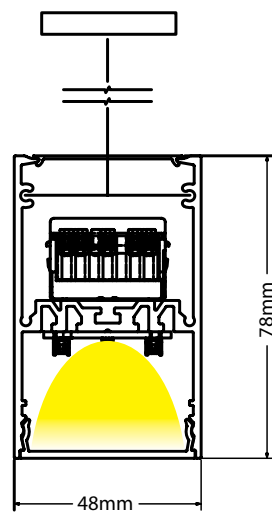

Guide to Create your Code by Choosing : 51 - Length - Driver - Kelvin - Set - Body Color

Fill in your code using the following items from the table.

Pendant Profile					
Code	Length	Driver	Kelvin	Set	Body Color
52	58 = 58cm	O = ON/OFF	3 = 3000K	E = HE	W = Sandy White
52	86 = 86cm	D = Dali	4 = 4000K	O = HO	B = Sandy Black
52	114 = 114cm				G = Sandy Grey
52	142 = 142cm				
52	170 = 170cm				
52	198 = 198cm				
52	226 = 226cm				
52	254 = 254cm				
52	282 = 282cm				
52	310 = 310cm				
52	338 = 338cm				