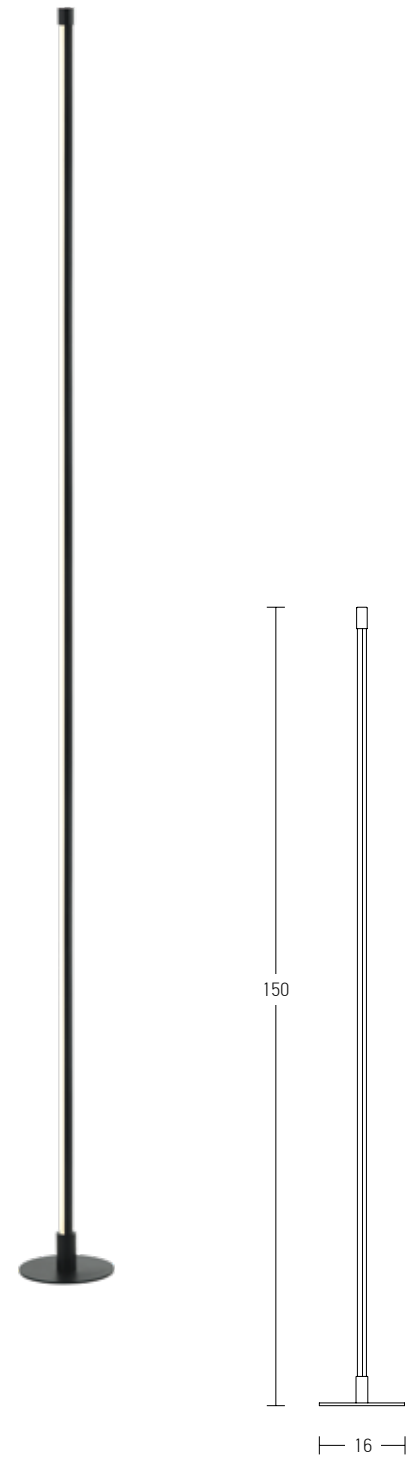

Power 20W
Input 220-240V, 50/60Hz
Color Temperature 3000K
Lumen 1600Lm
Cri 80
Dimensions Ø: 1.6cm H: 150cm
Base Ø: 16cm H: 0.5cm
Non Dimmable ☒
Material Metal - Aluminium - Acrylic
Color Black Matt / **Code 20123**