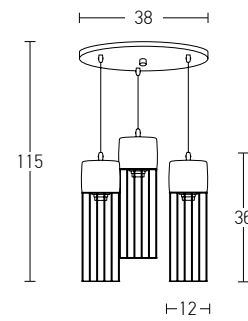

Bulb 3xE27
Power MAX 40W
Input 220-240V, 50/60Hz
Dimensions Ø: 38cm H: 115cm
Base Ø: 38cm H: 2.5cm
Material Metal - Concrete
Special Feature 80cm Fabric Cable Adjustable
Color Concrete - Black Matt Base / **Code 1662**