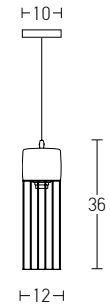

Bulb 1xE27
Power MAX 40W
Input 220-240V, 50/60Hz
Dimensions Ø: 12cm H: 36cm
Base Ø: 10cm H: 2.5cm
Material Metal - Concrete
Special Feature 120cm Fabric Cable Adjustable
Color Concrete - Chrome Base / **Code 1660**