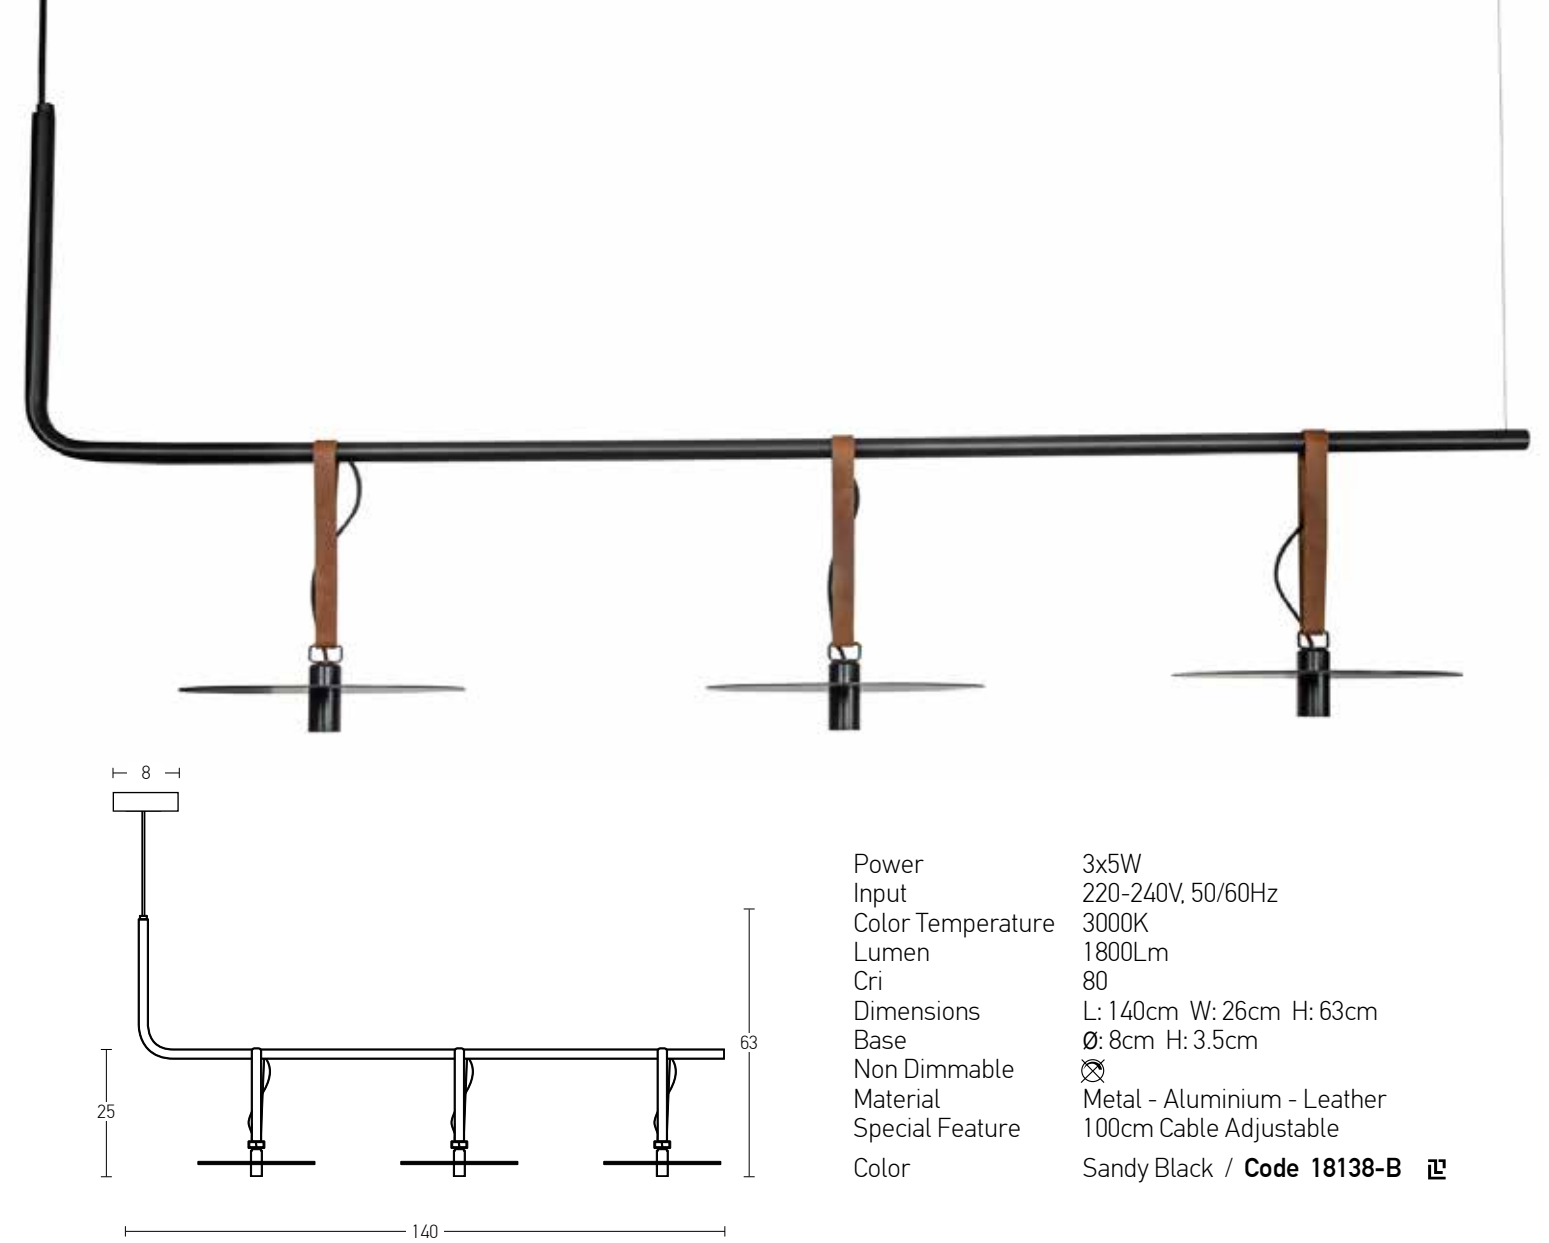

Power	7W
Input	220-240V, 50/60Hz
Color Temperature	3000K
Lumen	840Lm
Cri	80
Dimensions	Ø: 26cm H: 17cm
Base	Ø: 8cm H: 3.5cm
Non Dimmable	☒
Material	Metal - Aluminium
Special Feature	200cm Cable Adjustable
Color	Sandy Black / Code 18139-B Sandy White / Code 18139-W