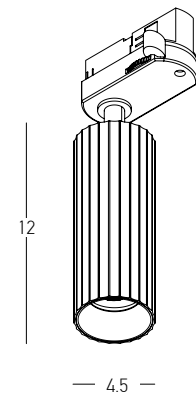

Power 7W
Input 220-240V, 50/60Hz
Color Temperature 3000K
Lumen 580Lm
Cri 90
Dimensions Ø: 4.5cm H: 12cm
Beam Angle 36°
Material Aluminum
Special Feature 3 Phase Track Light
Color Brushed Brass / **Code S114**
Color White Matt / **Code S115**
Color Black Matt / **Code S116**