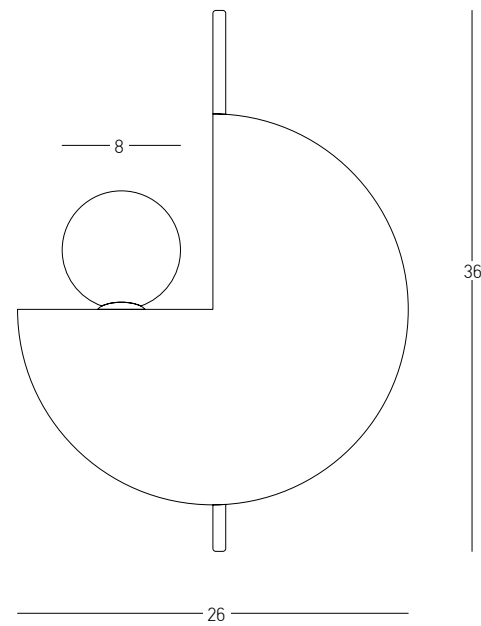

Bulb 1xG9 Led
Power MAX 7W
Input 220-240V, 50/60Hz
Dimensions L: 8cm W: 26cm H: 36cm
Material Metal - Opal Glass
Special Feature Opal Glass Ø: 8cm
Color Sandy Olive Green - Painted Gold / **Code 22203**
Color Terracotta - Painted Gold / **Code 22204**
Color Elephant Grey - Sandy Black / **Code 22205**