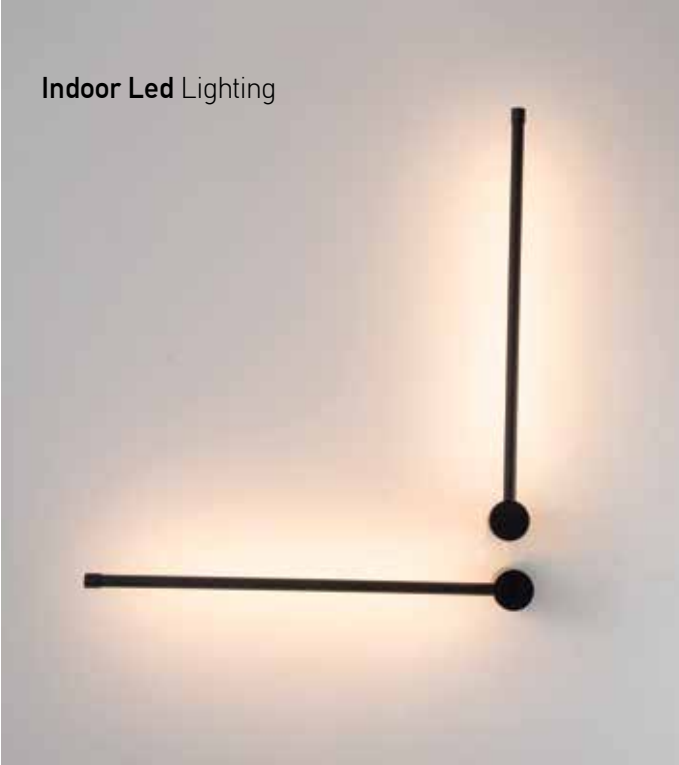

Power 12W
Input 220-240V, 50/60Hz
Color Temperature 3000K
Lumen 960Lm
Cri 80
Dimensions Ø: 1.6cm L: 17cm H: 60cm
Non Dimmable ☒
Material Aluminium - Acrylic
Special Feature Movable Profile
Color Black Matt / **Code 20114**
Color Gold Matt / **Code 20115**

Power 20W
Input 220-240V, 50/60Hz
Color Temperature 3000K
Lumen 1600Lm
Cri 80
Dimensions Ø: 1.6cm L: 17cm H: 100cm
Non Dimmable ☒
Material Aluminium - Acrylic
Special Feature Movable Profile
Color Black Matt / **Code 20116**
Color Gold Matt / **Code 20117**