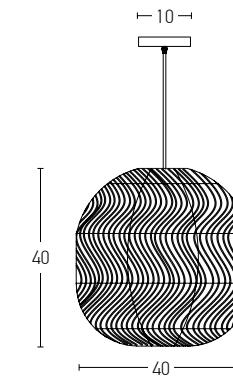

Bulb 1xE27
Power MAX 40W
Input 220-240V, 50/60Hz
Dimensions Ø: 40cm H: 40cm
Base Ø: 10cm H: 2cm
Material Metal - Rattan
Special Feature 200cm Cable Adjustable
Color Natural / **Code 20233**