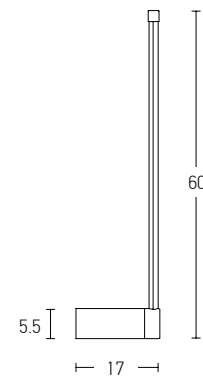

Power 12W
Input 220-240V, 50/60Hz
Color Temperature 3000K
Lumen 960Lm
Cri 80
Dimensions Ø: 1.6cm L: 17cm H: 60cm
Non Dimmable ☒
Material Aluminium - Acrylic
Special Feature Movable Profile
Color Black Matt / **Code 20114**
Color Gold Matt / **Code 20115**