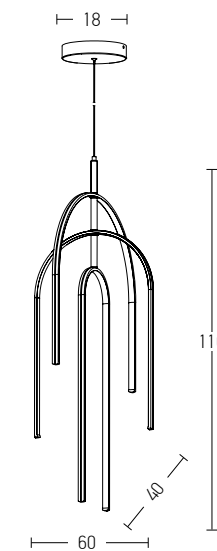

Power 80W
Input 220-240V, 50/60Hz
Color Temperature 3000K
Lumen 6400Lm
Cri 80
Dimensions L: 60cm W: 40cm H: 110cm
Base Ø: 18cm H: 3.5cm
Dimmable Triac
Material Metal - Aluminium - Acrylic
Color Gold Matt / **Code 1931**
Color Sandy Black / **Code 1932**