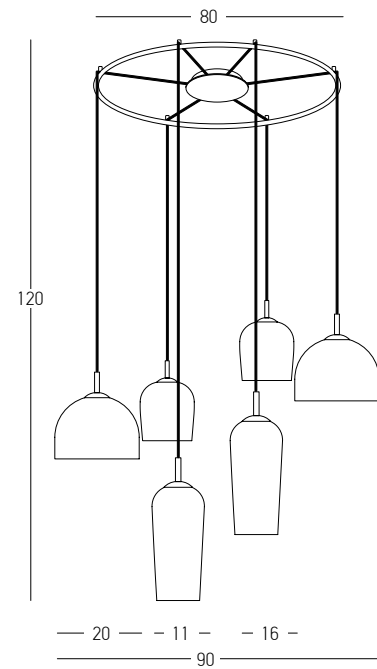

Bulb	6xE14
Power	MAX 40W
Input	220-240V, 50/60Hz
Dimensions	Ø: 90cm H: 110cm
Bases	Ø: 20cm H: 3cm
	Ø: 80cm H: 3cm
Glass	Ø: 20cm H: 15cm
	Ø: 16cm H: 17cm
	Ø: 11cm H: 24cm
Material	Metal - Glass
Special Feature	150cm Cable Adjustable
Color	Champagne - Black Matt / Code 22156
Color	Clear Glass - Painted Gold / Code 22160