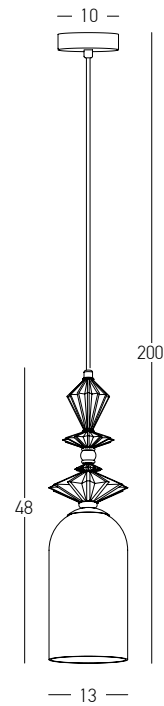

Bulb 1xE27
Power MAX 40W
Input 220-240V, 50/60Hz
Dimensions Ø: 13cm H: 48cm
Base Ø: 10cm H: 2.5cm
Opal Glass Ø: 13cm H: 24cm
Material Metal - Ceramic - Opal Glass
Special Feature 150cm Fabric Cable Adjustable
Color Antique Brass / **Code 22078**