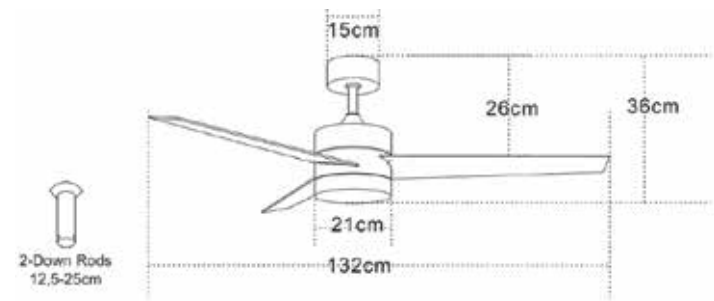

Color Double Face White Matt - Natural Wood Blades
 White Matt - White Matt Blades / **Code 19132**

Double Face Blades

- Led Light Source 18W
- Input 220-240V, 50/60Hz
- Color Temperature 3000K, 4000K, 6000K
- Lumen 1800Lm
- Cri 80
- dB 20
- Dimensions 47" Ø: 120cm H: 37-49.5cm
- Air Flow 156.3m³ min
- Night Mode Time Setting 1h / 4h / 8h
- Material Metal - Polycarbonate - ABS
- Special Feature 2 Down Rods 12,5-25cm
Summer & Winter Function
- Motor Feature DC Motor 38W
5 Speeds
- Color White Matt - Maple Blades / **Code 19130**
- Color Chrome Matt - Maple Blades / **Code 19131**