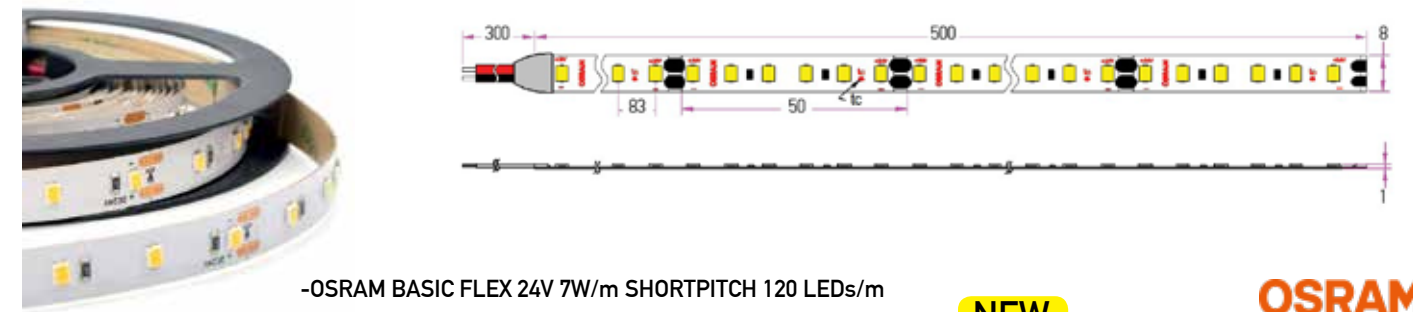

-OSRAM BASIC FLEX 24V 7W/m SHORTPITCH 120 LEDs/m

NEW **OSRAM**
Less Wattage Better Efficiency

Code	IP	Kelvin	CRI	Watt	Lm/m
4062172231374	20	3000	85	7W/m	800
4062172231398	20	4000	85	7W/m	850

Lumen Efficiency	110Lm/W	5 YEARS GUARANTEE
SDCM	3	
Ra	85	
LEDs/m	120	
Voltage	DC24V	
Width	8mm	
Unit cut	50mm	
Life Span	30000H	
Waterproof Rate	IP20	

Dimming Options

1. DALI Dimming : Dali Driver 24V + Switch DALI MCU . Suitable with Drivers to Page : 701
2. BLUETOOTH Dimming : Element Driver 24V+OT BLE (CASAMBI App) . Suitable with Drivers to Page : 700
3. PHASECUT Dimming : Suitable with PhaseCut Drivers to Page : 701
4. 1-10 Dimming : 1-10 Driver 24V . Suitable with 1-10V Drivers to Page : 701
5. PUSH BUTTON Dimming : Dali Driver 24V to Page : 701