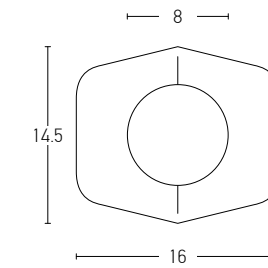

Bulb 1xG9 Led
Power MAX 7W
Input 220-240V, 50/60Hz
Dimensions L: 10.5cm W: 16cm H: 14.5cm
Material Metal - Opal Glass
Special Feature Opal Glass Ø: 8cm
Color Black Matt / **Code 20348-S**