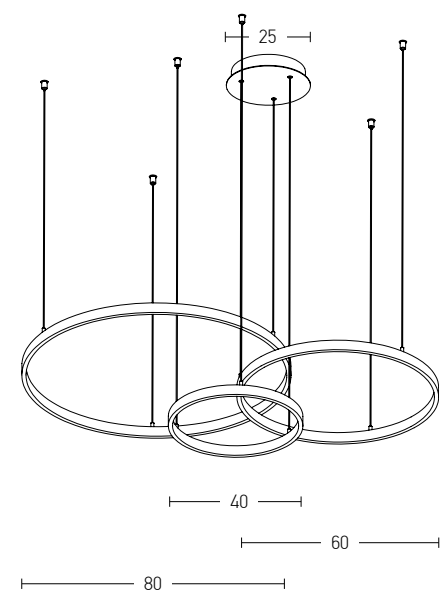

Power 136W
Input 220-240V, 50/60Hz
Color Temperature 3000K
Lumen 10.880Lm
Cri 80
Dimensions Ø: 40cm / Ø: 60cm / Ø: 80cm
Base Ø: 25cm H: 5cm
Non Dimmable ☒
Material Metal - Aluminum - Acrylic
Special Feature 150cm Cable Adjustable
Color Gold Matt / **Code 1956**

Power 136W
Input 220-240V, 50/60Hz
Color Temperature 3000K
Lumen 10.880Lm
Cri 80
Dimensions Ø: 40cm / Ø: 60cm / Ø: 80cm
Base Ø: 25cm H: 5cm
Dimmable Triac ☐
Material Metal - Aluminum - Acrylic
Special Feature 150cm Cable Adjustable
Color Gold Matt / **Code 1956-D**