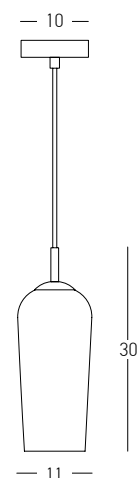

Bulb 1xE14
Power MAX 40W
Input 220-240V, 50/60Hz
Dimensions Ø: 20cm H: 21cm
Base Ø: 10cm H: 2.5cm
Glass Ø: 20cm H: 15cm
Material Metal - Glass
Special Feature 150cm Cable Adjustable
Color Champagne - Black Matt / **Code 22114**
Color Clear Glass - Painted Gold / **Code 22115**

Bulb 1xE14
Power MAX 40W
Input 220-240V, 50/60Hz
Dimensions Ø: 16cm H: 23cm
Base Ø: 10cm H: 2.5cm
Glass Ø: 16cm H: 17cm
Material Metal - Glass
Special Feature 150cm Cable Adjustable
Color Champagne - Black Matt / **Code 22116**
Color Clear Glass - Painted Gold / **Code 22117**

Bulb 1xE14
Power MAX 40W
Input 220-240V, 50/60Hz
Dimensions Ø: 11cm H: 30cm
Base Ø: 10cm H: 2.5cm
Glass Ø: 11cm H: 24cm
Material Metal - Glass
Special Feature 150cm Cable Adjustable
Color Champagne - Black Matt / **Code 22118**
Color Clear Glass - Painted Gold / **Code 22119**