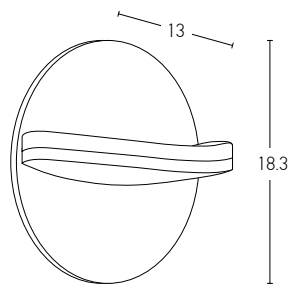

Power 16W
Input 220-240V, 50/60Hz
Color Temperature 3000K
Lumen 1280Lm
Cri 80
IP 65
Dimensions Ø: 18.3cm L: 13cm
Material Aluminium - Opal PC Diffuser
Special Feature Movable Light
Color Dark Brown / **Code E267**