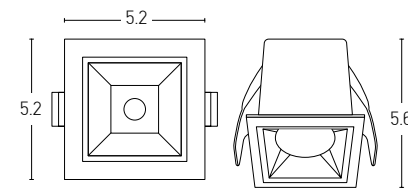

Power 5W
Input 220-240V, 50/60Hz
Color Temperature 3000K
Lumen 350Lm
Cri 90
Dimensions L: 5.2cm W: 5.2cm H: 5.6cm
Cutting Hole 4.3 x 4.3cm
Beam Angle 24°
Non Dimmable ☒
Material Aluminium
Depth Required 6cm
Driver Included (135mA)
Color Sandy White / **Code S098**