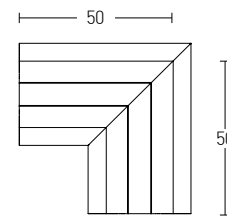

Straight Mechanic Connector
Material Aluminium
Code 2097-B

RECESSED Track : 1m / 2m / 3m

CORNER 90° (c1)
Vertical Plane

CORNER 90° (c2)
Horizontal Plane

SURFACE SHORT Track : 1m / 2m / 3m

CORNER 90° (c1)
Vertical Plane