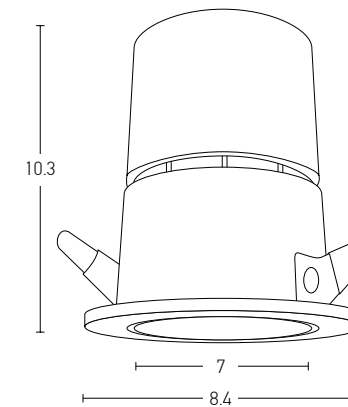

Power 10W
Input 220-240V, 50/60Hz
Color Temperature 3000K
Lumen 750Lm
Cri 90
Dimensions Ø: 7cm H: 8.3cm
Cutting Hole Ø: 6cm
Beam Angle 38°
Non Dimmable ☒
Material Aluminium
Depth Required JT: 9cm
Driver Included (250mA)
Color White Matt - Black Matt Reflector / **Code S070**