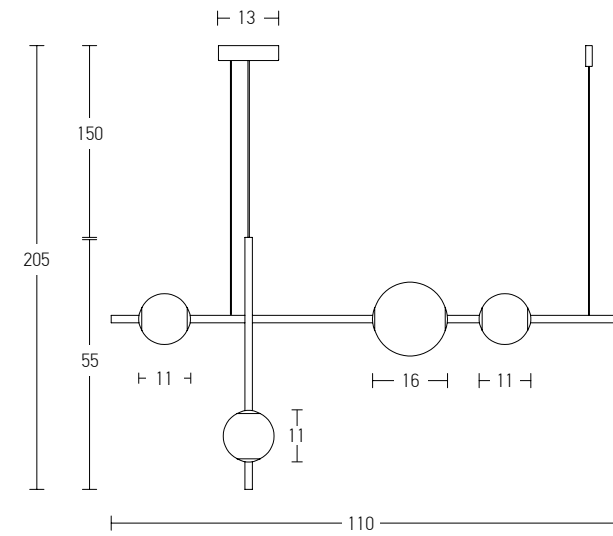

Power 18W
Input 220-240V, 50/60Hz
Color Temperature 3000K
Lumen 1440Lm
Cri 80
Dimensions L: 110cm W: 16cm H: 55cm
Base Ø: 13cm H: 3.2cm
Dimmable ☉
Material Metal - Opal Glass
Special Feature Step Dimming 10%-40%-100%
Glass Ø: 16cm | Ø: 11cm
Color Black Matt / **Code 20131**