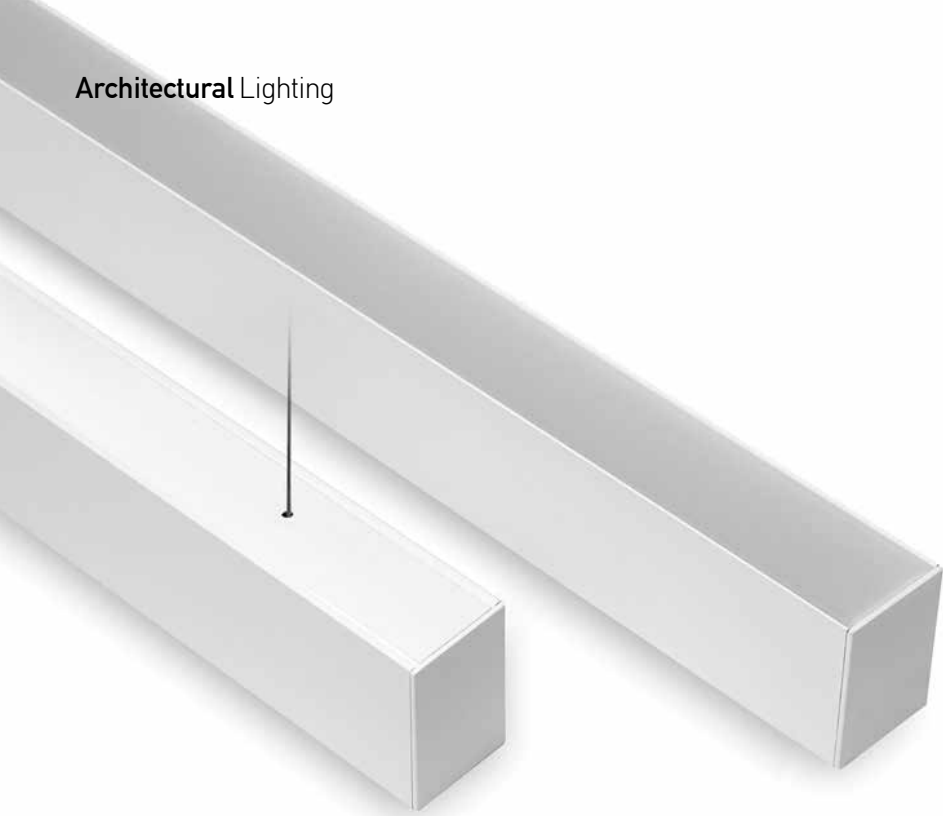

Fill in your code using the following items from the table.

Pendant Profile					
Code	Length	Driver	Kelvin	Set	Body Color
52	58 = 58cm	O = ON/OFF	3 = 3000K	E = HE	W = Sandy White
52	86 = 86cm	D = Dali	4 = 4000K	O = HO	B = Sandy Black
52	114 = 114cm				G = Sandy Grey
52	142 = 142cm				
52	170 = 170cm				
52	198 = 198cm				
52	226 = 226cm				
52	254 = 254cm				
52	282 = 282cm				
52	310 = 310cm				
52	338 = 338cm				

Guide to Create your Code by Choosing : 52 - Length - Driver - Kelvin - Set - Body Color