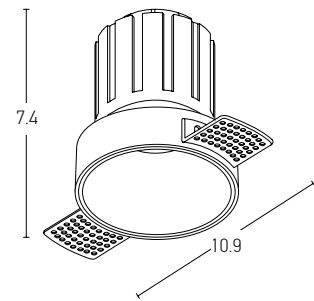

Power 6W
Input 220-240V, 50/60Hz
Color Temperature 3000K
Lumen 450Lm
Cri 90
Dimensions Ø: 6.2cm W: 10.9cm H: 7.4cm
Cutting Hole Ø: 6.2cm
Beam Angle 22°
Non Dimmable ☒
Material Aluminium
Depth Required 8cm
Driver Included (135mA)
Color Sandy White / **Code S095**