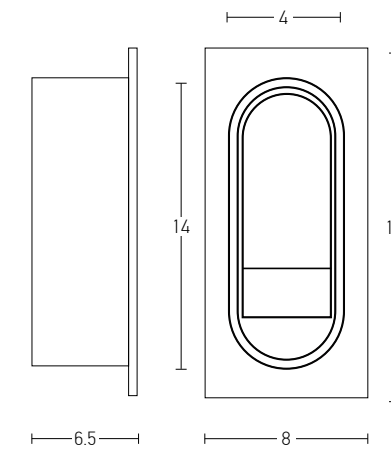

Power 3W
Input 220-240V, 50/60Hz
Color Temperature 3000K
Lumen 240Lm
Cri 80
Dimensions W: 8cm H: 19cm
Depth 6.5cm
Non Dimmable ☒
Switch On/Off
Material Metal - Aluminium
Cutting Hole 17x6cm
Special Feature Stick W: 4cm H: 14cm
Color Black Matt / **Code H43**
Color Brushed Copper / **Code H44**