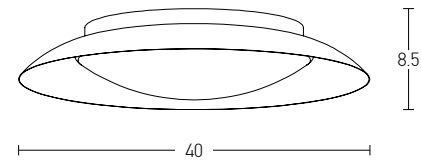

Model Finishing

Brushed Gold Matt

Brushed Coffee

Sandy White

Sandy Black

Power 20W
 Input 220-240V, 50/60Hz
 Color Temperature 3000K
 Lumen 1800Lm
 Cri 80
 Dimensions Ø: 40cm H: 8.5cm
 Non Dimmable
 Material Metal - Acrylic
 Color Black - Copper / **Code 1957**
 Color Black - Golden Leaf / **Code 1961**