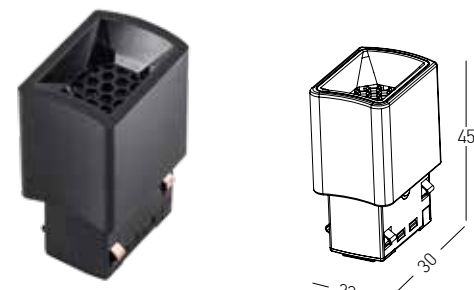

SURFACE Curved Track

Dimensions Ø: 600mm
L: 628mm
Material Aluminum
Color Sandy Black
Code 22090

TRIMLESS Curved Track

Dimensions Ø: 600mm
L: 628mm
Material Aluminum
Color Sandy Black
Code 22091

Lights for 22090 - 22091 Tracks

Power 8W
Input 48V
Color Temperature 3000K
Lumen 780Lm
Cri 80
Dimensions Curved: 600mm L: 195mm W: 23mm H: 45mm
Beam Angle 36°
DALI Dimmable ☒
Material Aluminium - Acrylic
Color Sandy Black / **Code 22092**

Power 8W
Input 48V
Color Temperature 3000K
Lumen 780Lm
Cri 80
Dimensions Curved: 600mm L: 195mm W: 23mm H: 45mm
Beam Angle 120°
DALI Dimmable ☐
Material Aluminium - Acrylic
Color Sandy Black / **Code 22093**

Power 8W
Input 48V
Color Temperature 3000K
Lumen 780Lm
Cri 80
Dimensions Curved: 600mm Ø: 45mm L: 110mm
Beam Angle 36°
DALI Dimmable ☒
Material Aluminium - Acrylic
Color Sandy Black / **Code 22094**

Power 2W
Input 48V
Color Temperature 3000K
Lumen 170Lm
Cri 80
Dimensions Curved: 600mm L: 30mm W: 23mm H: 45mm
Beam Angle 25°
Non Dimmable ☒
Material Acrylic
Color Sandy Black / **Code 22107**