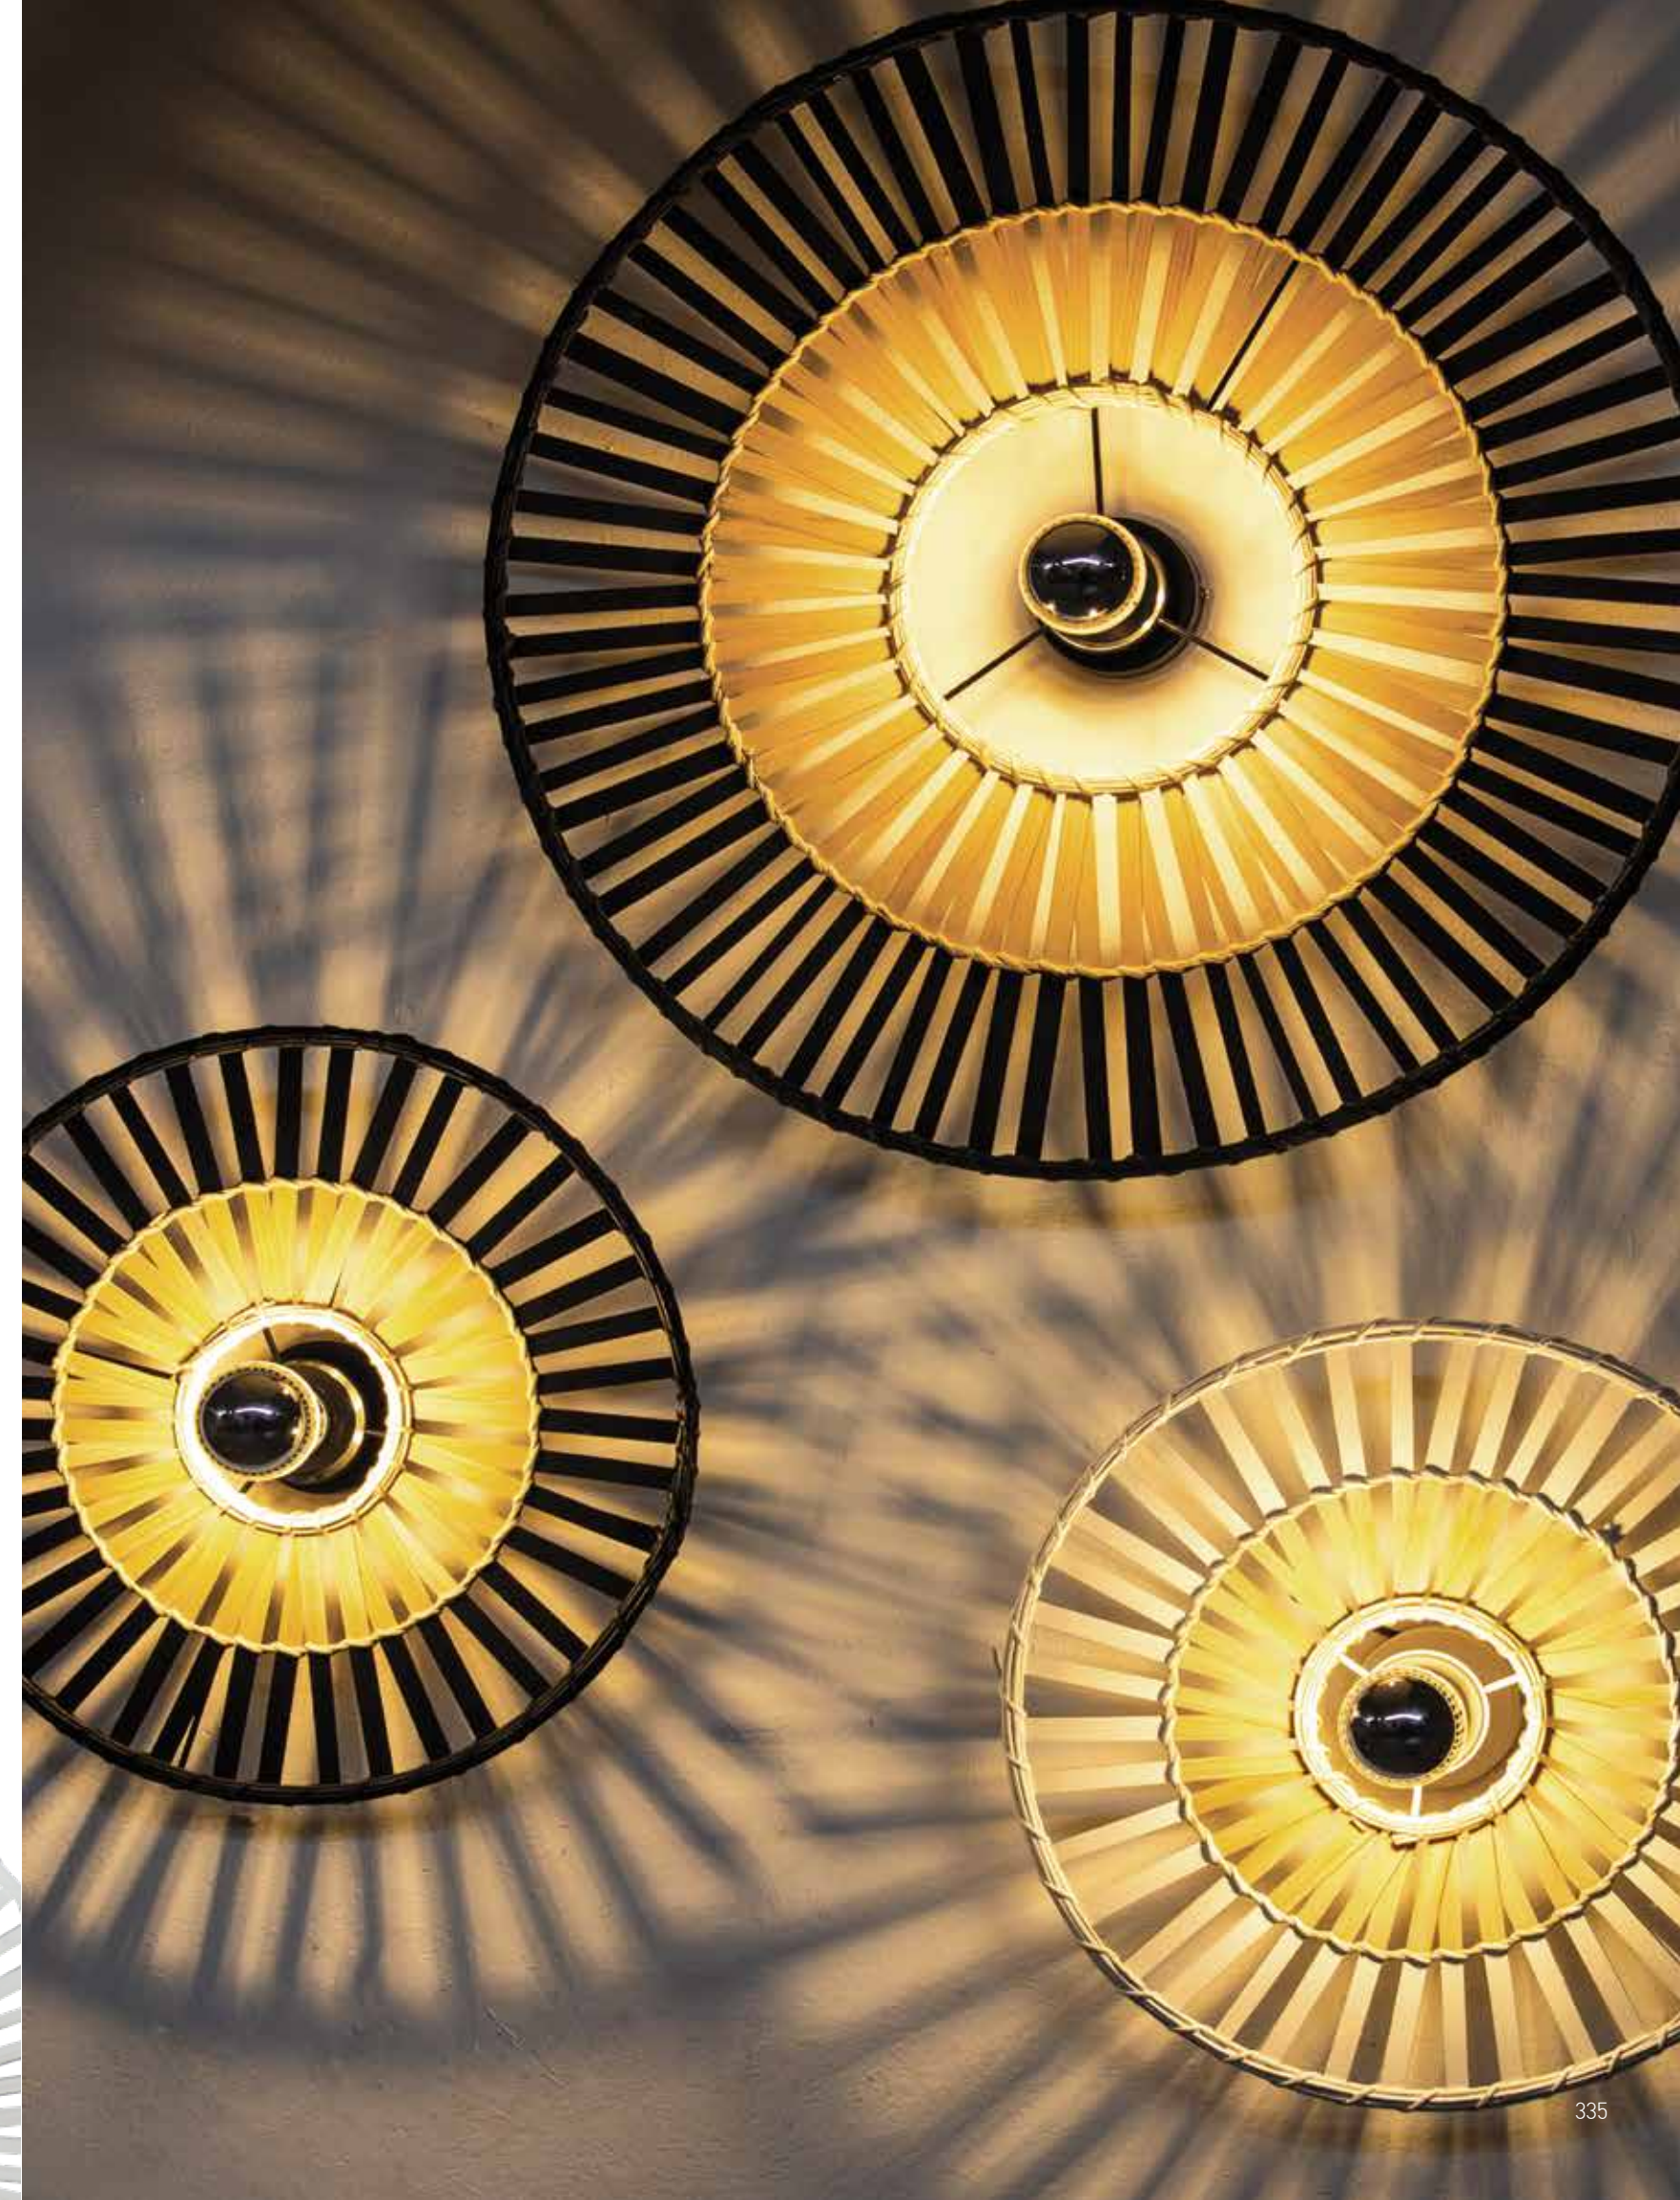

Bulb 1xE27
Power MAX 40W
Input 220-240V, 50/60Hz
Dimensions Ø: 80cm L: 8cm
Base Ø: 10cm H: 2cm
Material Metal - Bamboo
Color White - Natural Bamboo / **Code 19250**

Bulb 1xE27
Power MAX 40W
Input 220-240V, 50/60Hz
Dimensions Ø: 60cm L: 8cm
Base Ø: 10cm H: 2cm
Material Metal - Bamboo
Color Black - Natural Bamboo / **Code 19252**

Bulb 1xE27
Power MAX 40W
Input 220-240V, 50/60Hz
Dimensions Ø: 40cm L: 8cm
Base Ø: 10cm H: 2cm
Material Metal - Bamboo
Color White - Natural Bamboo / **Code 19251**
Black - Natural Bamboo / **Code 19253**