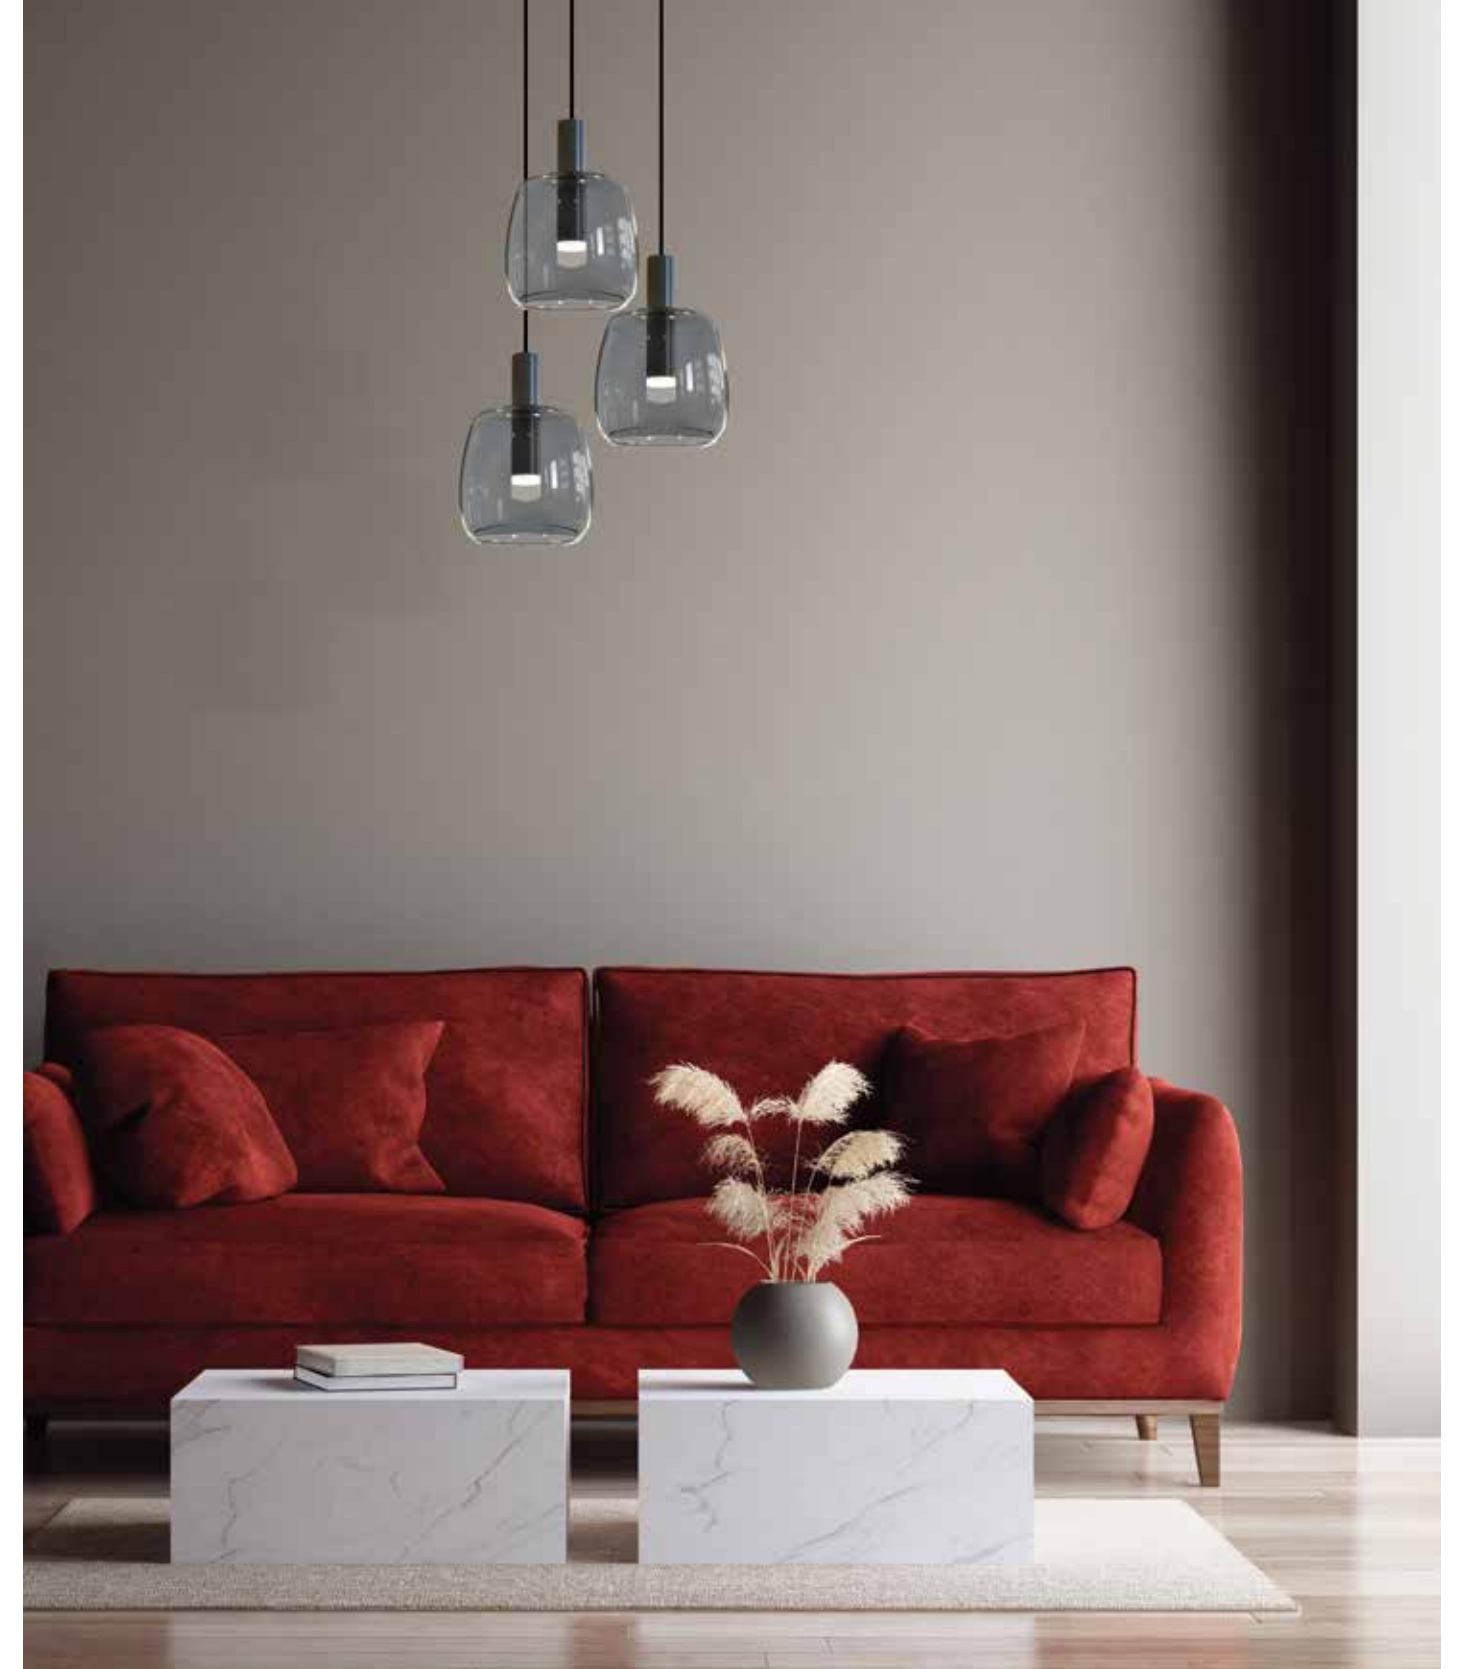

Power 3x5W
Input 220-240V, 50/60Hz
Color Temperature 3000K
Lumen 1350Lm
Cri 80
Dimensions Ø: 38cm H: 150cm
Base Ø: 38cm H: 2.5cm
Non Dimmable ☒
Material Aluminium - Glass - Acrylic
Special Feature 125cm Cable Adjustable
Color Black Matt - Smoked Grey / **Code 1971**