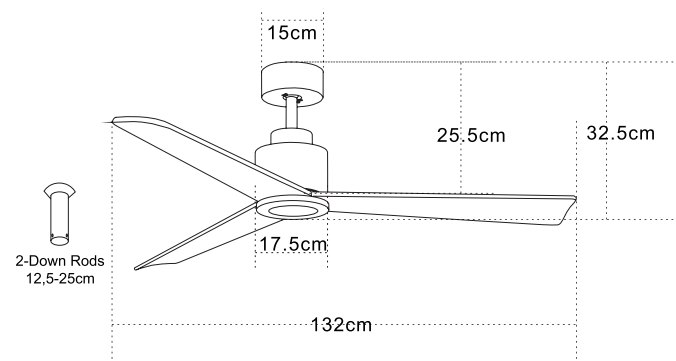

Indoor Ceiling Fans

Led Light Source Without Light
Input 220-240V, 50/60Hz
dB 23
Dimensions 52" Ø: 132cm H: 32.5-45cm
Air Flow 175.3m³ min
Night Mode Time Setting 1h / 2h / 4h / 8h
Material Metal - Wood
Special Feature 2 Down Rods 12.5-25cm
Summer Function
Motor Feature AC Motor 57W
3 Speeds
Color Black Matt - Cherry Wood Blades / **Code 19136**