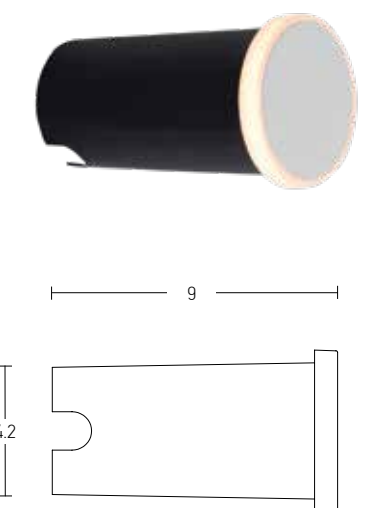

Power 2W
Input 220-240V, 50/60Hz
Color Temperature 3000K
Lumen 200Lm
Cri 80
IP 65
Dimensions Ø: 5cm H: 9cm
Material Stainless Steel- PC Diffuser
Depth Required 8cm
Recessed Mounting Box Included
Color Stainles Steel / **Code E288**