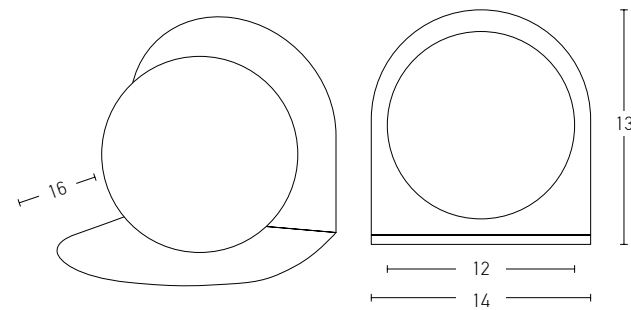

Bulb 1xG9 Led
 Power MAX 7W
 Input 220-240V, 50/60Hz
 Dimensions L: 10.5cm W: 16cm H: 14.5cm
 Material Metal - Opal Glass
 Special Feature Opal Glass Ø: 8cm
 Color Black Matt / **Code 20348-S**

Bulb 1xG9 Led
 Power MAX 7W
 Input 220-240V, 50/60Hz
 Dimensions L: 16cm W: 14cm H: 13cm
 Material Metal - Opal Glass
 Special Feature Opal Glass Ø: 12cm
 Color Black Matt / **Code 20344-L**