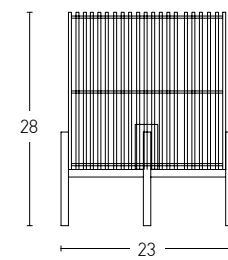

Bulb 1xE14
Power MAX 25W
Input 220-240V, 50/60Hz
Dimensions Ø: 23cm H: 28cm
Material Metal - Rattan
Special Feature 120cm Cable Available
Color Natural - Black Matt / **Code 20232**