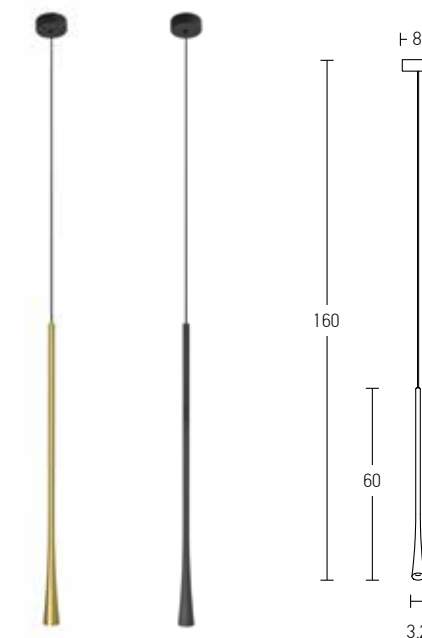

Our Suggestion

Become an artist and make your combination.
Use your imagination to create your masterpiece
with our limitless options.
Minimal design for luxury lighting

Tip Use gold or black color,
as well as different
elevations for a
grand effect.