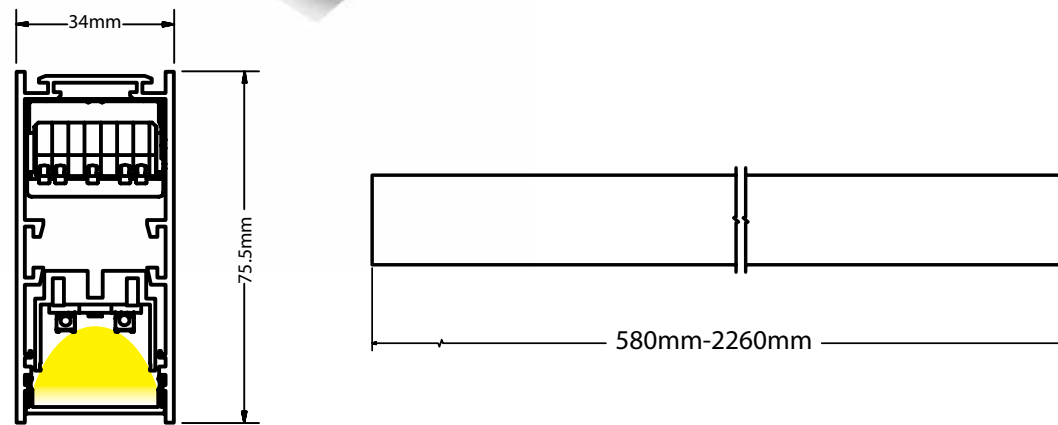

Fill in your code using the following items from the table.

Ceiling Profile					
Code	Length	Driver	Kelvin	Set	Body Color
31	58 = 58cm	O = ON/OFF	3 = 3000K	E = HE	W = Sandy White
31	86 = 86cm	D = Dali	4 = 4000K	O = HO	B = Sandy Black
31	114 = 114cm				
31	142 = 142cm				
31	170 = 170cm				
31	198 = 198cm				
31	226 = 226cm				

Guide to Create your Code by Choosing : 31 - Length - Driver - Kelvin - Set - Body Color

Fill in your code using the following items from the table.

Pendant Profile					
Code	Length	Driver	Kelvin	Set	Body Color
32	58 = 58cm	O = ON/OFF	3 = 3000K	E = HE	W = Sandy White
32	86 = 86cm	D = Dali	4 = 4000K	O = HO	B = Sandy Black
32	114 = 114cm				
32	142 = 142cm				
32	170 = 170cm				
32	198 = 198cm				
32	226 = 226cm				

Guide to Create your Code by Choosing : 32 - Length - Driver - Kelvin - Set - Body Color