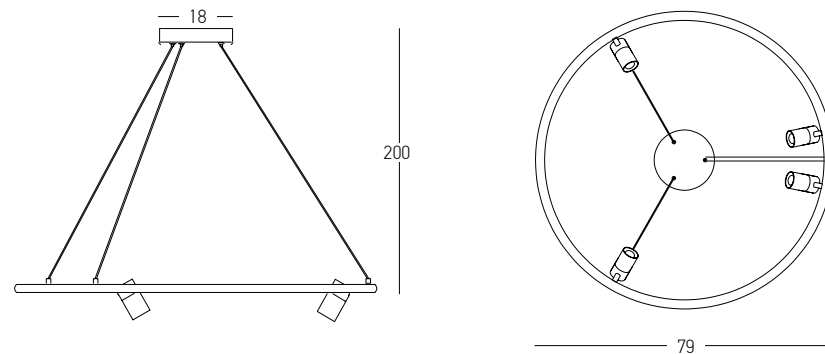

Power 39W + 4x5W
Input 220-240V, 50/60Hz
Color Temperature 3000K
Lumen 6400Lm
Cri 80
Dimensions Ø: 79cm H: 200cm
Base Ø: 18cm H: 3.5cm
Spots Dimensions Ø: 4.5cm H: 8cm
Dimmable Triac ☐
Material Metal - Aluminum - Silicon
Special Feature 200cm Cable Adjustable
Movable Spots
Profile 2x2cm
Color Black Matt / **Code 22013**