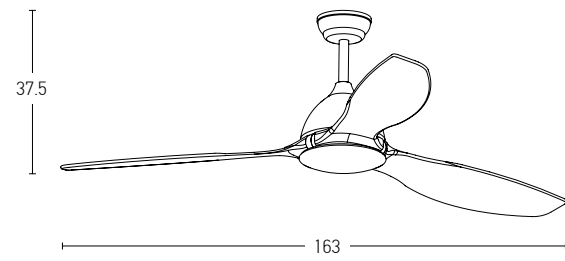

Led Light Source Without Light
Input 220-240V, 50/60Hz
dB 23
Dimensions 64" Ø: 163cm H: 37.5-50cm
Air Flow 178m³ min
Night Mode Time Setting 1h / 2h / 4h / 8h
Material Metal - ABS
Special Feature 2 Down Rods 12.5-25cm
Summer Function
Possibility of Installation on a Sloping Roof - 20°
Motor Feature AC Motor 70W
3 Speeds
Color Black Matt / **Code 20258**