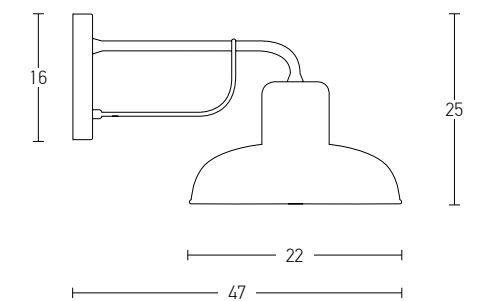

Bulb 1xE27
Power MAX 40W
Input 220-240V, 50/60Hz
Dimensions Ø: 22cm L: 47cm H: 25cm
Base L: 2.5cm W: 8cm H: 16cm
Material Metal
Color Painted Bronze / **Code 22190**