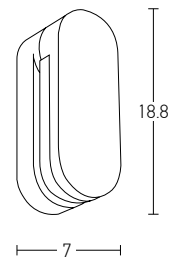

Power 9W
Input 220-240V, 50/60Hz
Color Temperature 3000K
Lumen 810Lm
Cri 80
IP 65
Dimensions L: 7.8cm W: 18cm H: 11-18cm
Material Aluminium - PC Diffuser
Special Feature Movable
Color Sandy White / **Code E200**