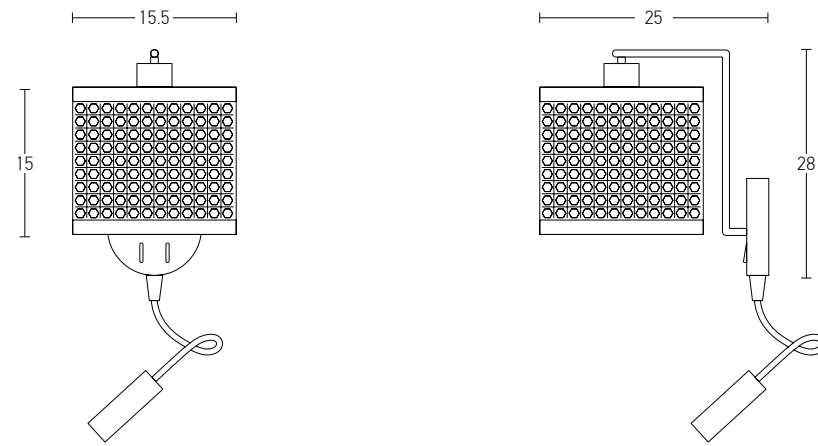

Led 3W
Bulb 1xE27
Power MAX 40W
Input 220-240V, 50/60Hz
Color Temperature 3000K
Lumen 240Lm
Dimensions L: 25cm W: 15.5cm H: 28cm
Base Ø: 12cm H: 2.5cm
Switch 2/Switch On-Off
Material Metal - Bush
Special Feature Shade Ø: 15.5cm H: 15cm
Stick Ø: 2.8cm L: 36cm
Color Black Matt - Natural / **Code 20355**