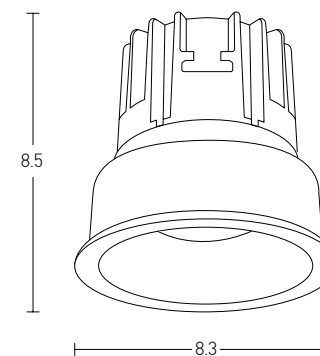

Power	13W
Input	220-240V, 50/60Hz
Color Temperature	3000K
Lumen	910Lm
Cri	90
IP	54
Dimensions	Ø: 8.3cm H: 8.5cm
Cutting Hole	Ø: 7.6cm
Beam Angle	32°
Non Dimmable	☒
Material	Aluminium
Depth Required	∏: 9cm
Driver	Included (300mA)
Color	Black Matt / Code S078
Color	White Matt / Code S077