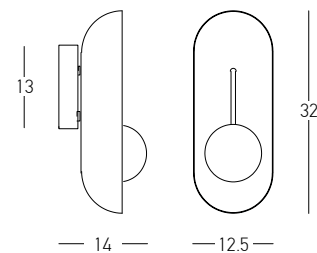

Bulb 1xG9
Power MAX 7W
Input 220-240V, 50/60Hz
Dimensions L: 14cm W: 12.5cm H: 32cm
Base Ø: 13cm H: 3cm
Material Metal - Opal Glass
Special Feature Opal Glass Ø: 8cm
Color Painted Gold - Golden Leaf / **Code 22059**