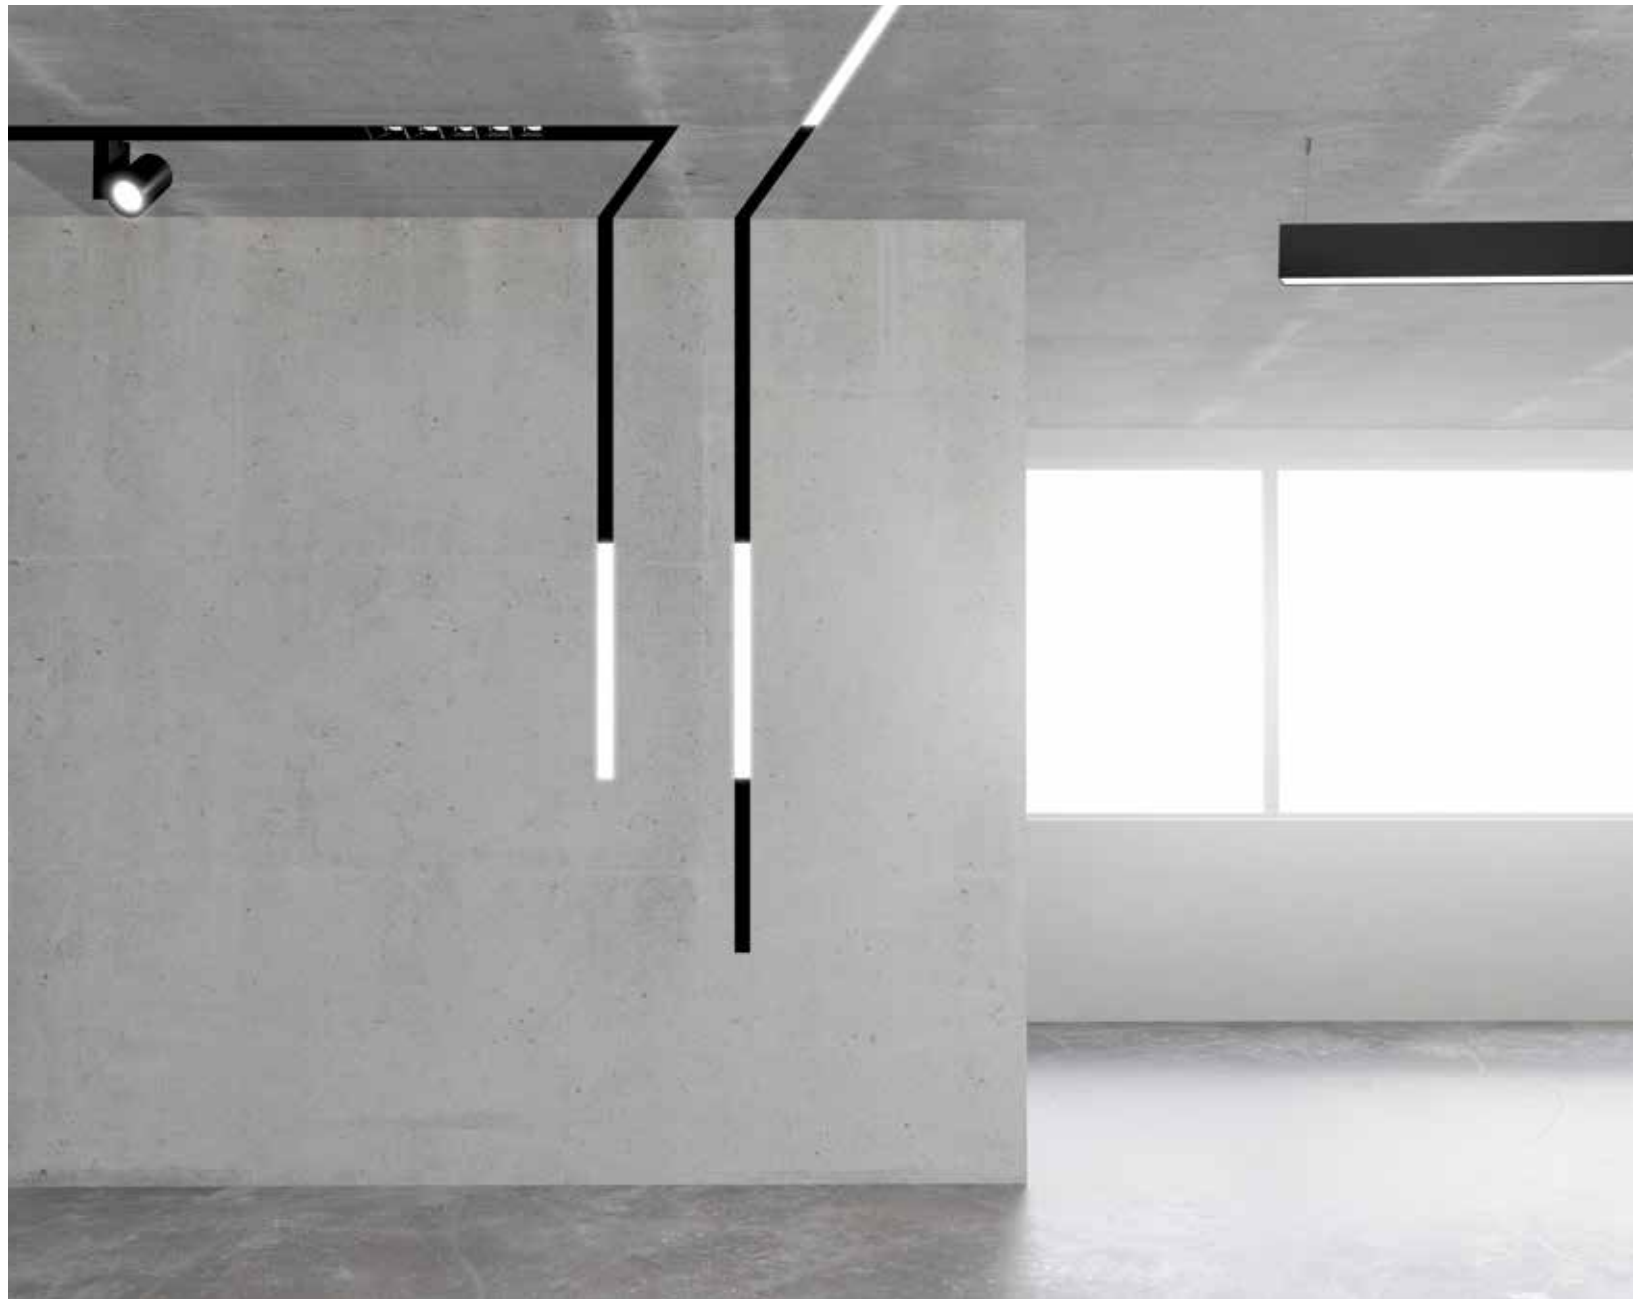

Customize Architectural Lighting

- **Different Dimming:** On-Off, Dali, Bluetooth
- **Different CCT:** 2200K - 6500K
- **Different Colors**
- **Different Levels of Lumen Output**
- **Different Dimension Upon Request**