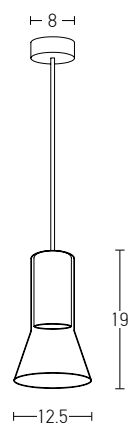

Bulb 1xGU10 Led
Power MAX 9W
Input 220-240V, 50/60Hz
Dimensions Ø: 12.5cm H: 19cm
Base Ø: 8cm H: 2.5cm
Material Metal - Aluminium - Glass
Special Feature 200cm Fabric Cable Adjustable
Color Light Yellow - Sandy Black / **Code 19122**
Color Light Blue - Sandy Black / **Code 19121**