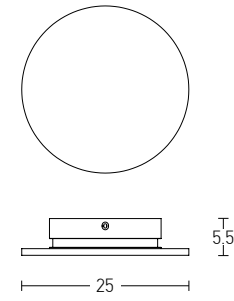

Bulb 1xE27
Power MAX 40W
Input 220-240V . 50/60Hz
Dimensions L: 16.6cm W:38.7cm H: 10.9cm
Material Gypsum - Glass
Color Pure White / **Code 20273**

Bulb 1xE14
Power MAX 40W
Input 220-240V . 50/60Hz
Dimensions L: 11cm W: 22cm H: 8.5cm
Material Gypsum
Color Pure White / **Code 20274**

Power 9.2W
Input 220-240V . 50/60Hz
Color Temperature 3000K
Lumen 460Lm
Cri 80
Dimensions Ø: 25cm L: 5.5cm
Material Gypsum
Color Pure White / **Code 20272**

Power 7.5W
Input 220-240V . 50/60Hz
Color Temperature 3000K
Lumen 375Lm
Cri 80
Dimensions Ø: 15cm L: 4.1cm
Material Gypsum
Color Pure White / **Code 20271**