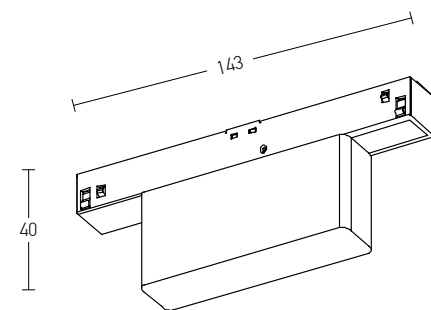

Flex Connector with Cable for 48V Magnetic Tracks
Code 20105 / Color Black
Code 20105-W / Color White

Corner Connector for 48V Magnetic Tracks
Code 20104 / Color Black
Code 20104-W / Color White

Wireless Control for 48V Magnetic Tracks
 Bluetooth DALI
Code 20293