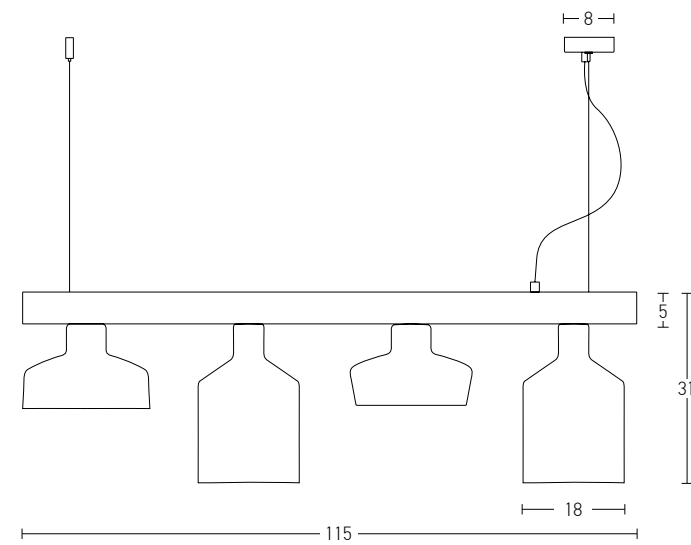

Bulb	4xE27
Power	MAX 40W
Input	220-240V, 50/60Hz
Dimensions	L: 115cm W: 18cm H: 31cm
Base	Ø: 8cm H: 3.5cm
Material	Metal - Wood
Special Feature	120cm Fabric Cable Adjustable
Color	Black Matt - Painted Bronze / Code 22213