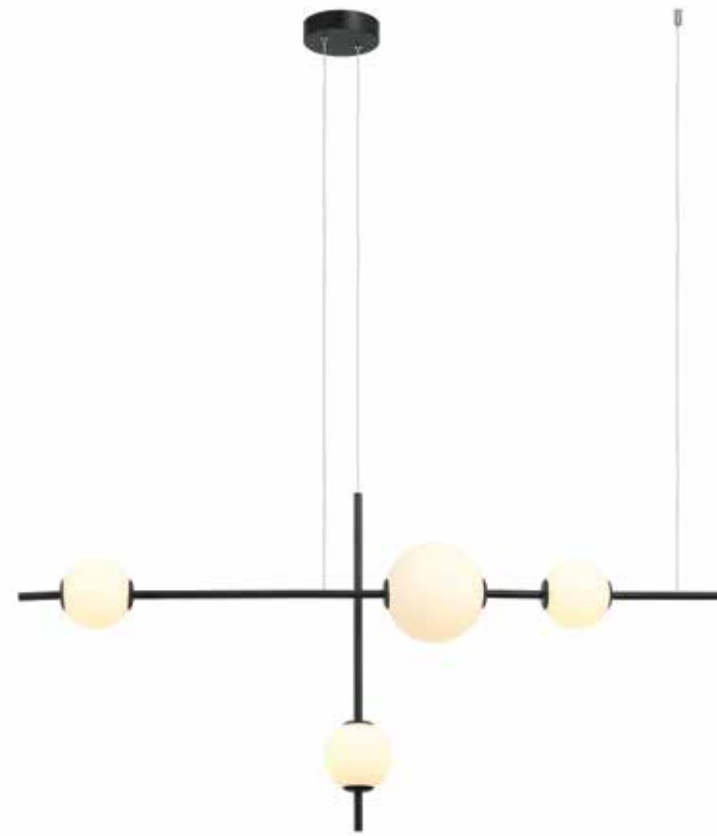

LED	20W
Bulb	3xG9 LED
Power	MAX 7W
Input	220-240V, 50/60Hz
Color Temperature	3000K
Lumen	2600Lm
Cri	80
Dimensions	Ø: 40cm W: 22cm H: 40cm
Base	Ø: 15cm H: 3.5cm
Dimmable Triac	○
Material	Metal - Aluminum - Glass - Silicon
Clear Glass	Ø: 12cm l Ø: 10cm l Ø: 8cm
Special Feature	150cm Cable Adjustable Profile 2x1cm
Color	Sandy Black / Code 22064