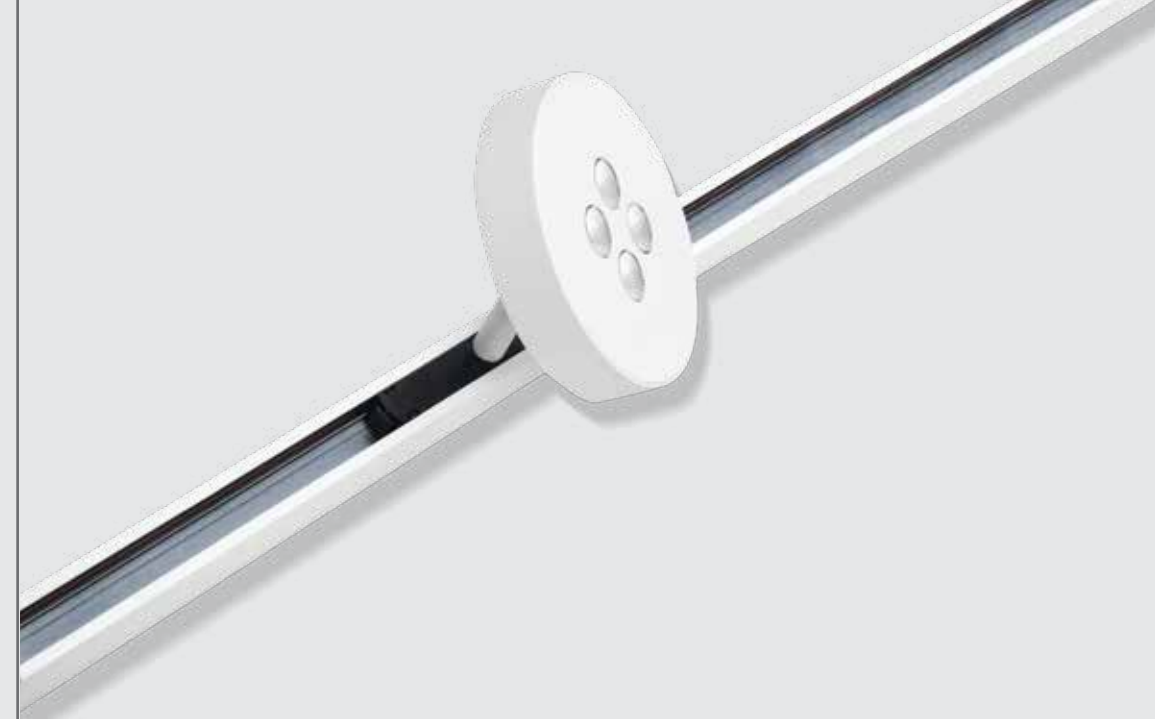

SLIM LUMINAIRES

CUSTOMIZE ARCHITECTURAL LIGHTING