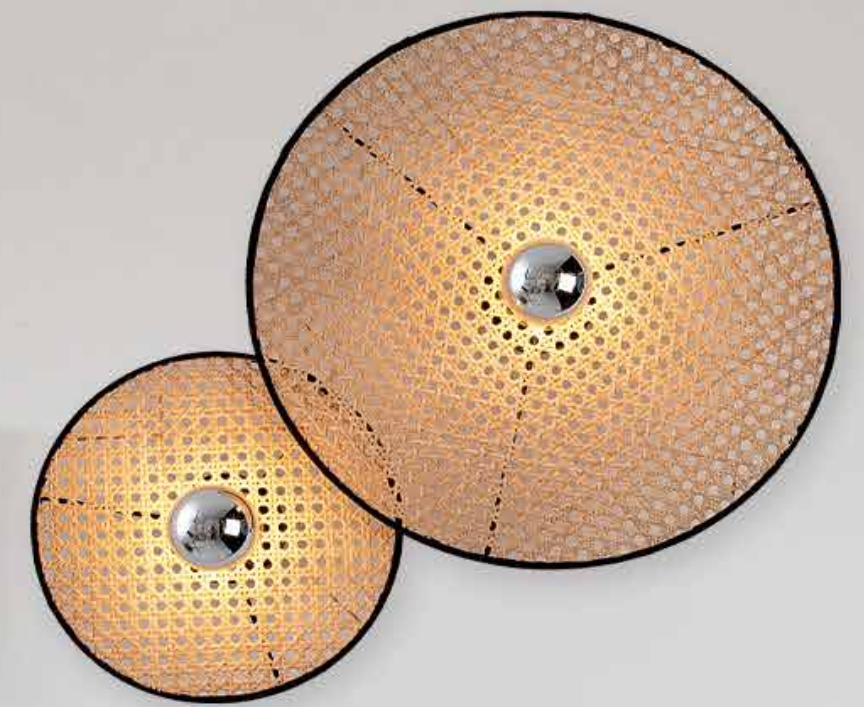

25

Bulb 1xE27 Led
Power MAX 20W
Input 220-240V, 50/60Hz
Dimensions Ø: 25cm L: 11.5cm
Base Ø: 8cm H: 2.5cm
Material Metal - Bush
Color Natural - Sandy Black / Code 22175

40

Bulb 1xE27 Led
Power MAX 20W
Input 220-240V, 50/60Hz
Dimensions Ø: 40cm L: 11.5cm
Base Ø: 8cm H: 2.5cm
Material Metal - Bush
Color Natural - Sandy Black / Code 22174