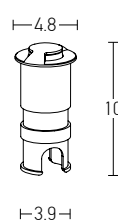

Power 3W
Input 24V
Color Temperature 3000K
Lumen 210Lm
Cri 80
IP 65
IK 10
Dimensions Ø: 4.8cm H: 10cm
Material Aluminium - Stainless Steel- PC Diffuser
Depth Required 11: 13cm
Recessed Mounting Box Included
Recommended Driver D-8-24 (Not Included)
Color Aluminium / **Code E180**