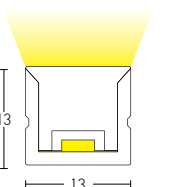

Code	IP	Kelvin	CRI	Watt	Lm/m
LS14	67	3000	90	9W/m	468
LS15	67	4000	90	9W/m	495

Lumen Efficiency 55Lm/W
SDCM 3
Ra 90
LEDs/m 112
Voltage DC24V
Unit cut 55.5mm
Life Span 20000H
Waterproof Rate IP67
Special Feature UV resistant
Chemical resistant