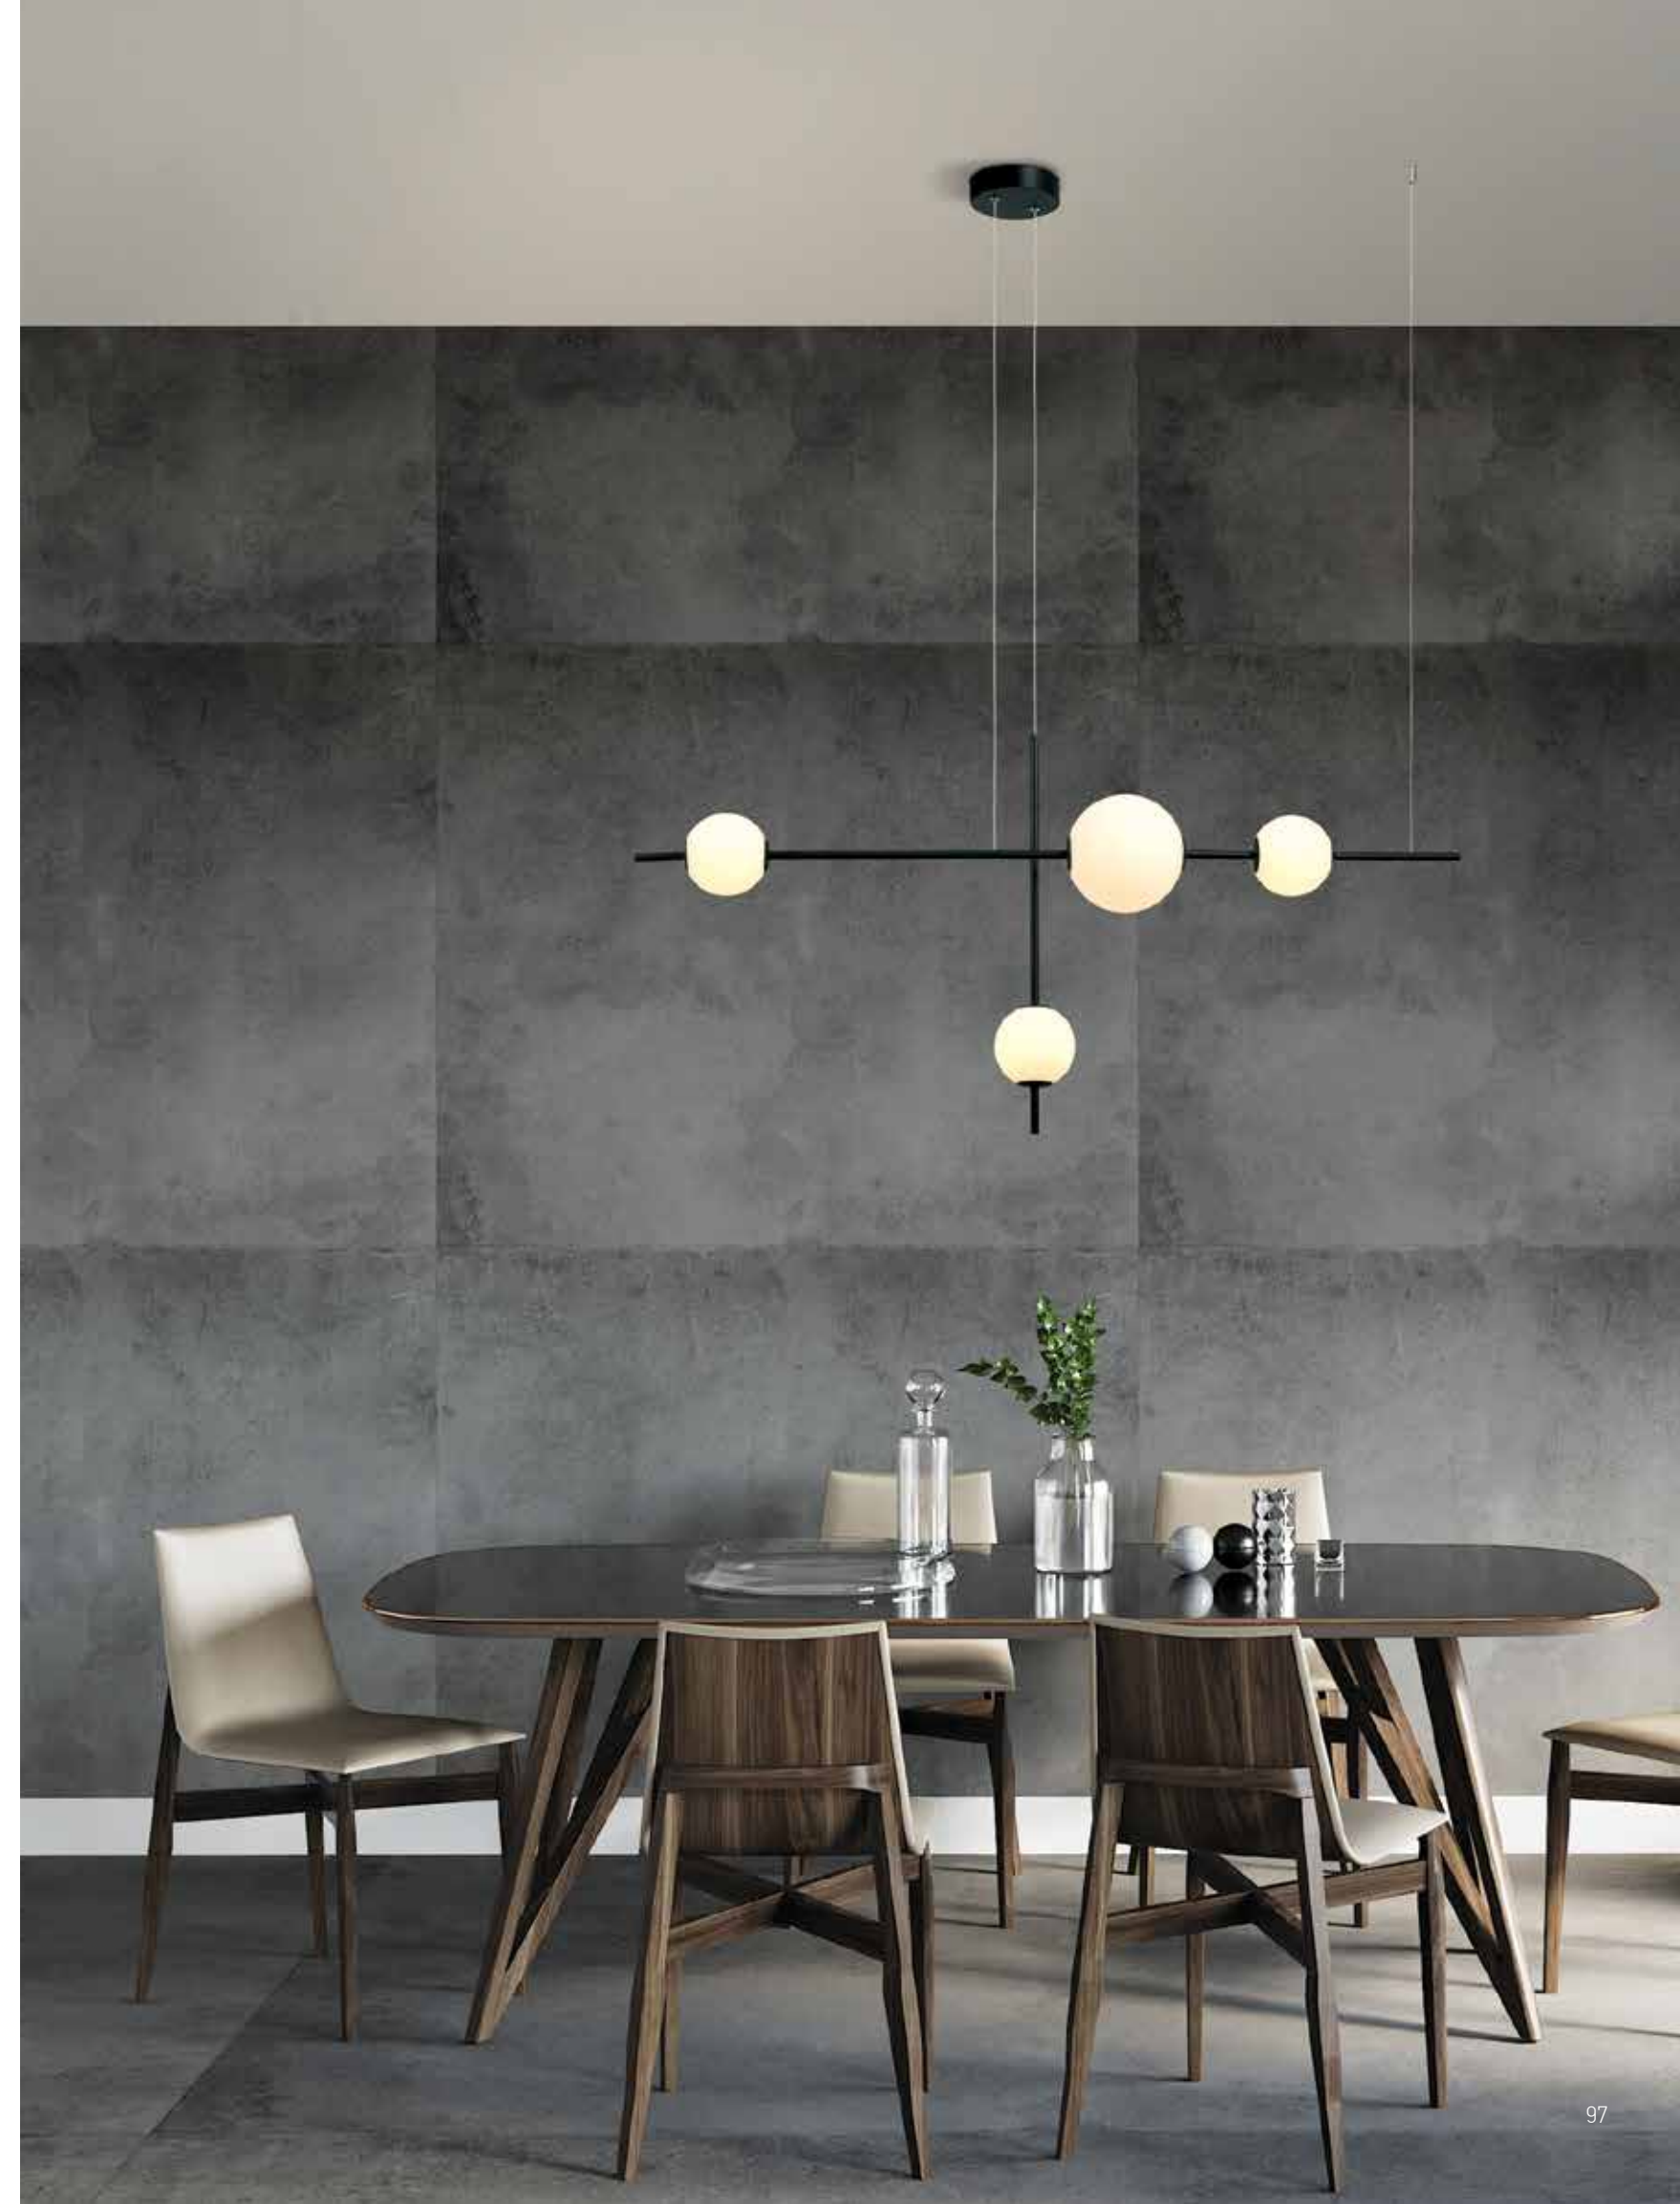

Power 18W
Input 220-240V, 50/60Hz
Color Temperature 3000K
Lumen 1440Lm
Cri 80
Dimensions L: 110cm W: 16cm H: 55cm
Base Ø: 13cm H: 3.2cm
Dimmable ☉
Material Metal - Opal Glass
Special Feature Step Dimming 10%-40%-100%
Glass Ø: 16cm | Ø: 11cm
Color Black Matt / **Code 20131**

Power 12W
Input 220-240V, 50/60Hz
Color Temperature 3000K
Lumen 960Lm
Cri 80
Dimensions Ø: 16cm H: 78cm
Non Dimmable ☒
Material Metal - Opal Glass
Special Feature 140cm Cable Adjustable
Glass Ø: 16cm | Ø: 11cm
Color Black Matt / **Code 20132**