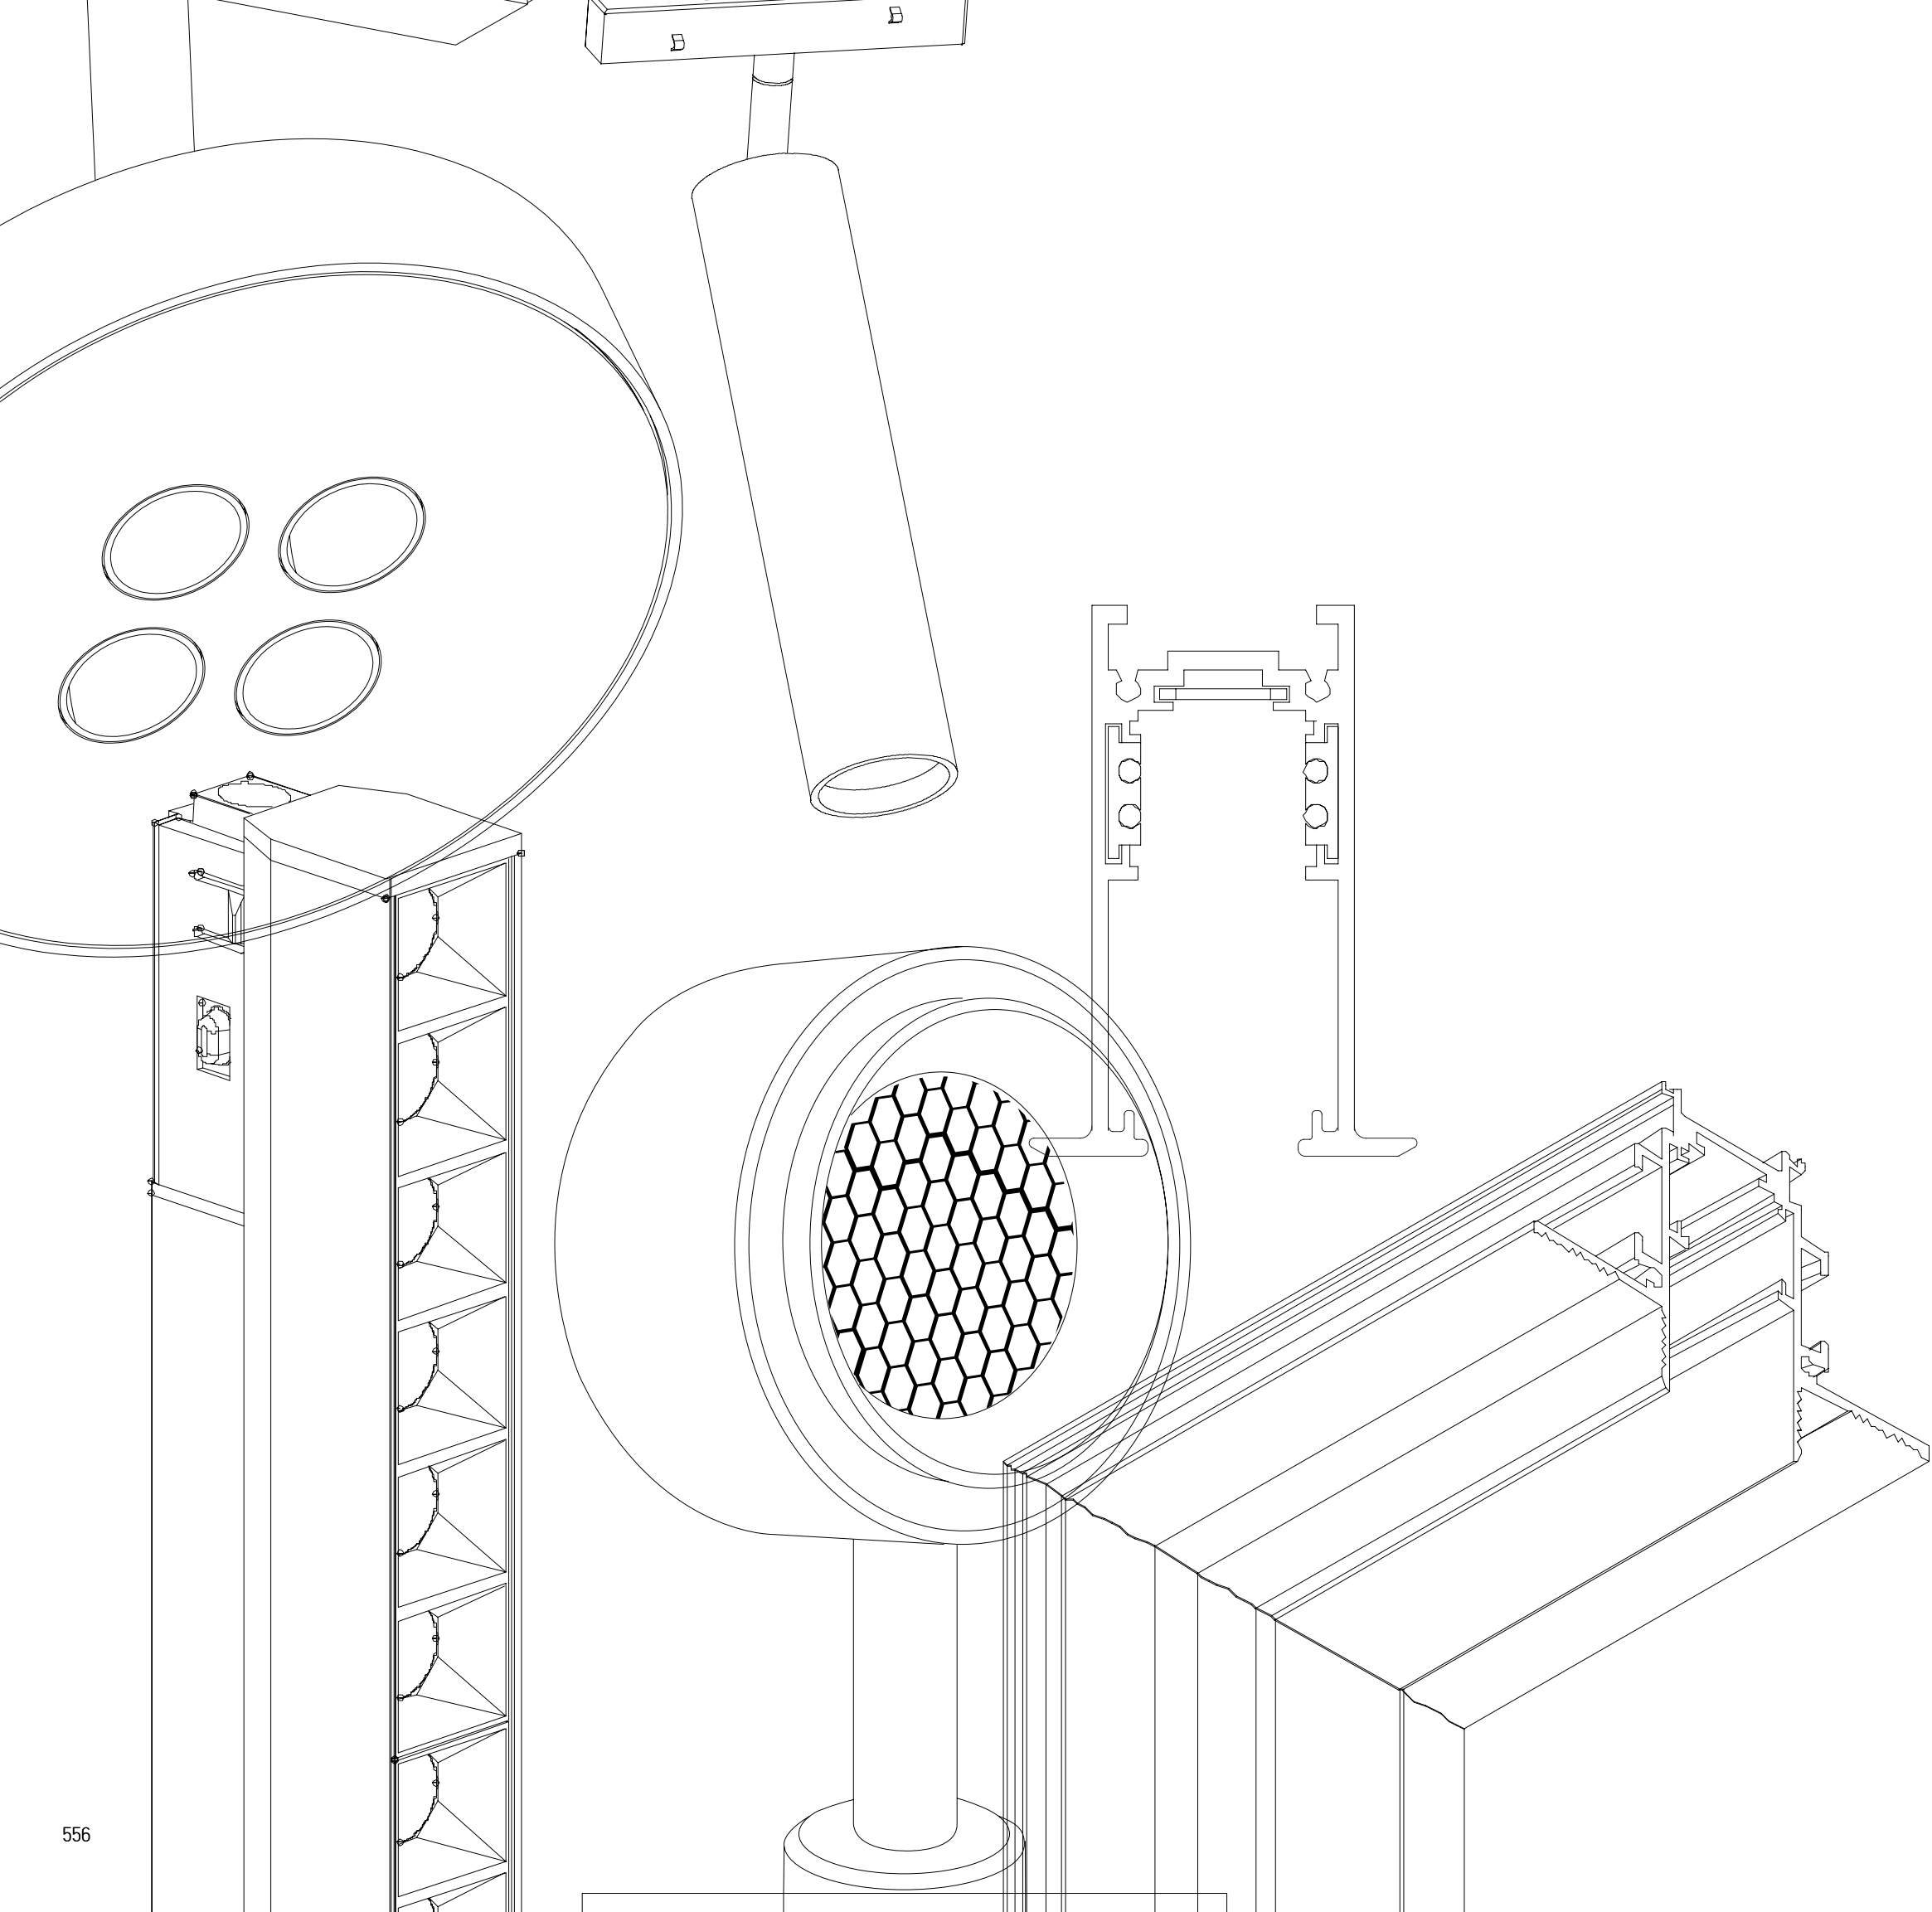

Architectural Lighting