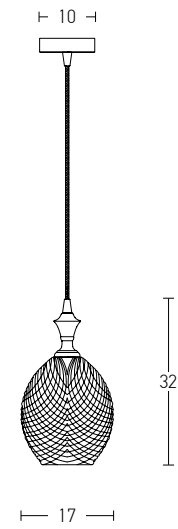

Bulb 1xE27
Power MAX 40W
Input 220-240V, 50/60Hz
Dimensions Ø: 17cm H: 32cm
Base Ø: 10cm H: 2cm
Material Metal - Glass
Special Feature 200cm Fabric Cable Adjustable
Color Chrome - Smoked Grey / **Code 1987**