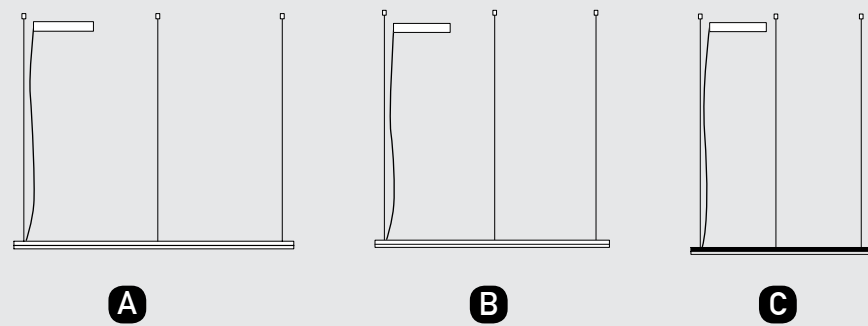

Design your Own Lighting

Create the preferred style by combining the different colors and models available.
Available colors: Black Matt / White Matt

Shopping Guide

- **A** Code 20264 - 20265 - 22241
- **B** Code 20262 - 20263 - 22240
- **C** Code 20260 - 20261 - 22239