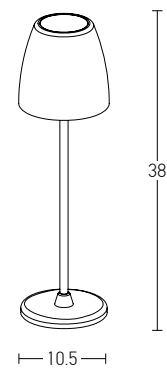

Color Black Matt / **Code E289**
Color White Matt / **Code E290**
Color Gold Matt / **Code E291**

Power	2W
Input	220-240V, 50/60Hz
Color Temperature	3000K
Lumen	70Lm
Cri	80
IP	54
Dimensions	Ø: 10.5cm H: 38cm
3 Steps Dimming	10%, 50%, 100%
Material	Aluminum - PC Difusser
Special Feature	Shade Ø: 11cm H: 11cm Portable Table Lamp USB Cable & Adaptor Included
Color	Sandy White / Code E193
Color	Sandy Black / Code E194