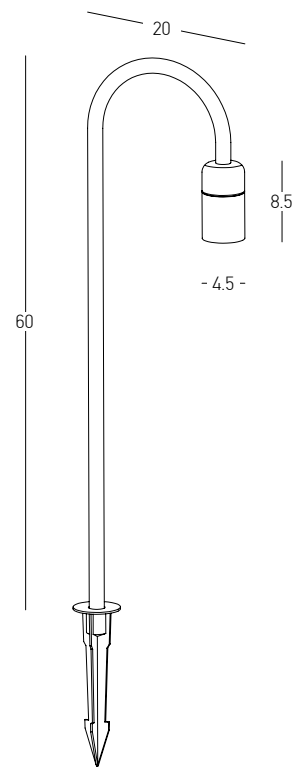

Power 6W
Input 220-240V, 50/60Hz
Color Temperature 3000K
Lumen 500Lm
Cri 80
IP 65
Dimensions L: 20cm W: 4.5cm H: 60cm
Beam Angle 40°
Material Aluminum - Tempered Glass
Special Feature Spike Included
Color Dark Brown / Code E279