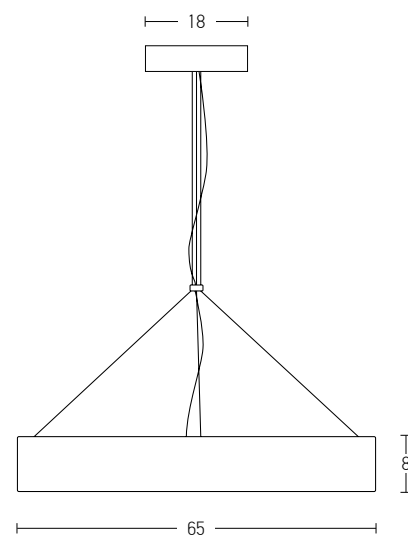

Power 56W
Input 220-240V, 50/60Hz
Color Temperature 3000K
Lumen 4480Lm
Cri 80
Dimensions Ø: 65cm H: 8cm
Base Ø: 18cm H: 4.5cm
Non Dimmable ☒
Material Metal - Acrylic
Special Feature 150cm Cable Adjustable
Color Black Matt / **Code 1618**