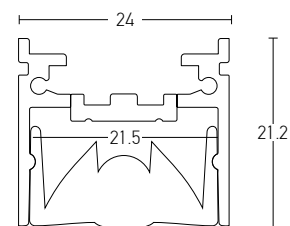

2m Profile + PMMA Lens Cover, Aluminium