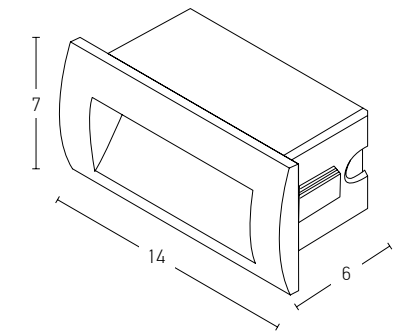

Power 3W
Input 220-240V, 50/60Hz
Color Temperature 3000K
Lumen 240Lm
Cri 80
IP 65
Dimensions L: 14cm W: 7cm H: 4.1cm
Recessed Mounting Box L: 12.5cm W: 6cm (Included)
Depth 6cm
Material Aluminium - PC Diffuser
Color Graphite / **Code E247-G**
Color Sandy White / **Code E247-W**