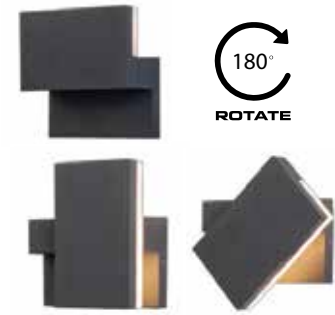

Power 4.2W
Input 220-240V, 50/60Hz
Color Temperature 3000K
Lumen 336Lm
Cri 80
IP 65
Dimensions L: 6cm W: 11cm H: 11cm
Material Aluminium - Tempered Glass
Color Graphite / **Code E197**