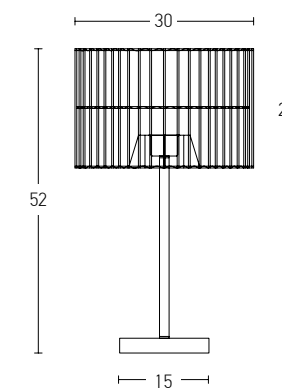

Bulb
Power
Input
Dimensions
Base
Material
Special Feature

1xE27
MAX 40W
220-240V, 50/60Hz
Ø: 30cm H: 52cm
Ø: 15cm H: 2cm
Metal - Rattan
120cm Cable Available
Shade Ø: 30cm H: 20cm

Color

Black / **Code 20238**