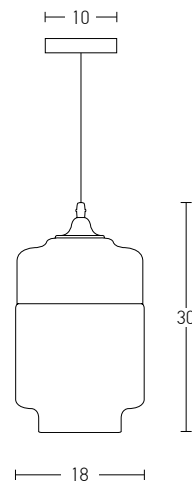

Bulb 1xE27
Power MAX 40W
Input 220-240V, 50/60Hz
Dimensions Ø: 18cm H: 30cm
Base Ø: 10cm H: 2cm
Material Glass
Special Feature 150cm Cable Adjustable
Color Black Matt - Champagne / **Code 1517**