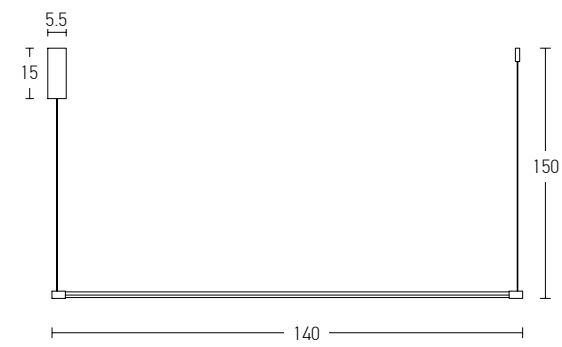

Power 20W
Input 220-240V, 50/60Hz
Color Temperature 3000K
Lumen 1600Lm
Cri 80
Dimensions Ø: 1.6cm L: 140cm H: 150cm
Base Ø: 5.5cm H: 15cm
Non Dimmable ☒
Material Aluminium - Acrylic
Special Feature 135cm Cable Adjustable
Color Black Matt / **Code 20119**
Color Gold Matt / **Code 20120**