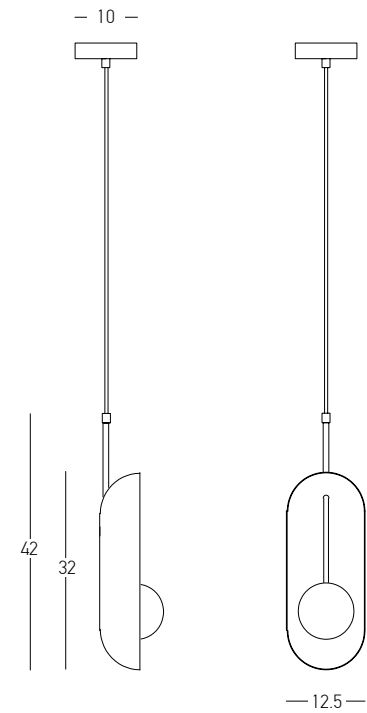

Bulb 1xG9
Power MAX 7W
Input 220-240V, 50/60Hz
Dimensions L: 12.5cm W: 10cm H: 42cm
Base Ø: 10cm H: 3cm
Material Metal - Opal Glass
Special Feature 200cm Cable Adjustable
Opal Glass Ø: 8cm
Color Painted Gold - Golden Leaf / **Code 22060**