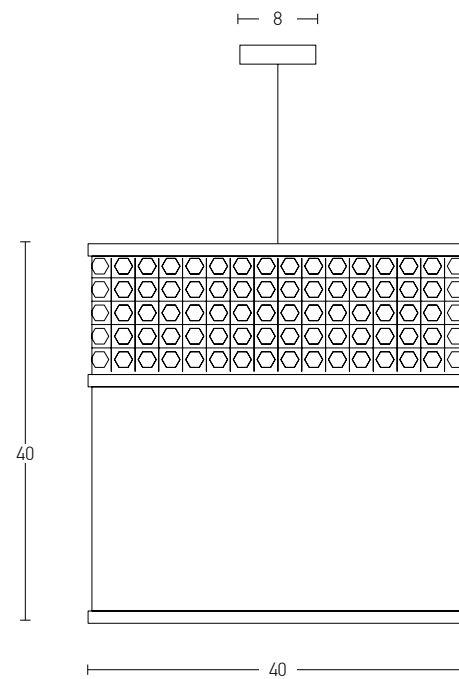

Bulb 1xE27
Power MAX 25W
Input 220-240V, 50/60Hz
Dimensions Ø: 40cm H: 40cm
Base Ø: 8cm H: 2cm
Material Metal - Bush - Burlap
Special Feature 150cm Cable Adjustable
Color Natural / **Code 20354**