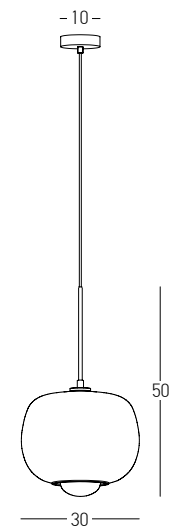

Bulb 1xG9 Led
Power MAX 7W
Input 220-240V, 50/60Hz
Dimensions Ø: 30cm H: 50cm
Base Ø: 10cm H: 2.5cm
Glass Ø: 30cm H: 24cm
Opal Glass Ø: 10.5cm H: 13.5cm
Material Metal - Smoked Glass Outside
Opal Glass Inside
Special Feature 150cm Cable Adjustable
Color Smoked Glass - Gold Matt / **Code 22058**