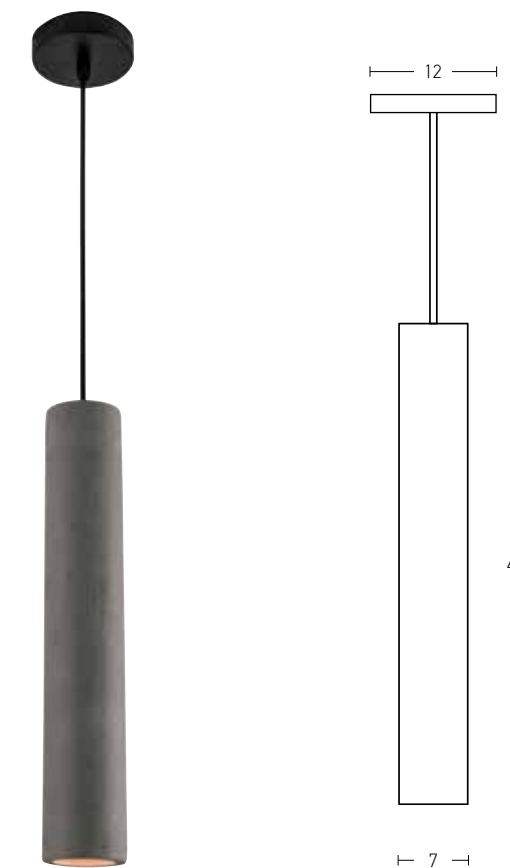

Bulb 1xGU10
Power MAX 35W
Input 220-240V, 50/60Hz
Dimensions Ø: 7cm H: 40cm
Base Ø: 12cm H: 2.5cm
Material Concrete
Special Feature 120cm Cable Adjustable
Color Concrete - Black Matt Base / **Code 180024**