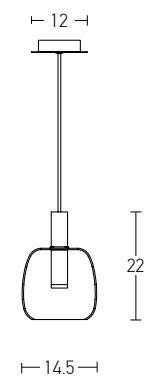

Power 5W
Input 220-240V, 50/60Hz
Color Temperature 3000K
Lumen 450Lm
Cri 80
Dimensions Ø: 14.5cm H: 22cm
Base Ø: 12cm H: 2.5cm
Non Dimmable ☒
Material Aluminium - Glass - Acrylic
Special Feature 150cm Cable Adjustable
Color Black Matt - Smoked Grey / **Code 1967**
Color Gold Matt - Clear Glass / **Code 1968**