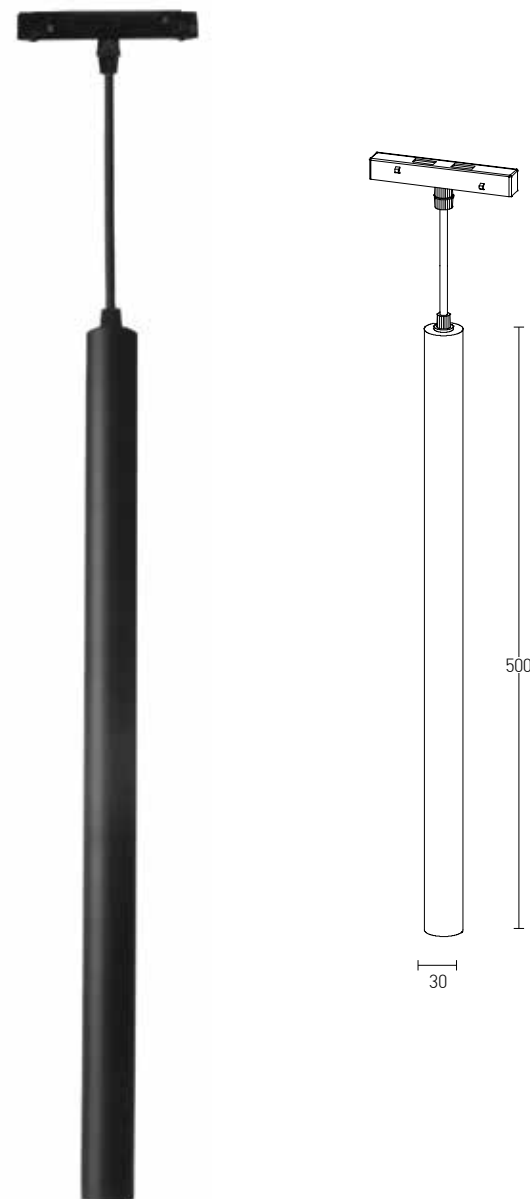

Power 7W
Input 48V
Color Temperature 3000K
Lumen 770Lm
Cri 80
Dimensions Ø: 30mm H: 500mm
Beam Angle 24°
DALI Dimmable ☉
Material Aluminium
Special Feature 100cm Cable Adjustable
Color Sandy Black / Code 2081-D
CREE

Power 7W
Input 48V
Color Temperature 3000K
Lumen 770Lm
Cri 80
Dimensions Ø: 30mm H: 500mm
Beam Angle 24°
Non Dimmable ☒
Material Aluminium
Special Feature 100cm Cable Adjustable
Color Sandy Black / Code 2081
CREE

CASAMBI READY wireless control for DALI luminaires

The Zambelis 48V tracks are compatible with CASAMBI control system, which permits bidirectional communication between control device and luminaires, making it possible for the user to create scenes, regulate the system from smart devices, etc.

With the CASAMBI control system and its Control wireless variants, the user has total control over the installation, with all the features available in low voltage alternatives. The 48V system does not mean relinquishing the leading edge in control for architectural lighting.

Power by : **CASAMBI**
Available App on :