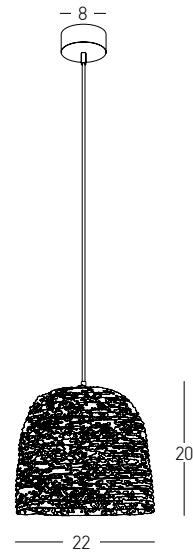

Indoor Lighting | Bamboo - Rattan Collection

Bulb 1xE27 Led
Power MAX 20W
Input 220-240V, 50/60Hz
Dimensions Ø: 22cm H: 20cm
Base Ø: 8cm H: 3.5cm
Material Metal - Braided Wheat
Special Feature 200cm Black Fabric Cable Adjustable
Color Natural - Sandy Black/ **Code 22166**