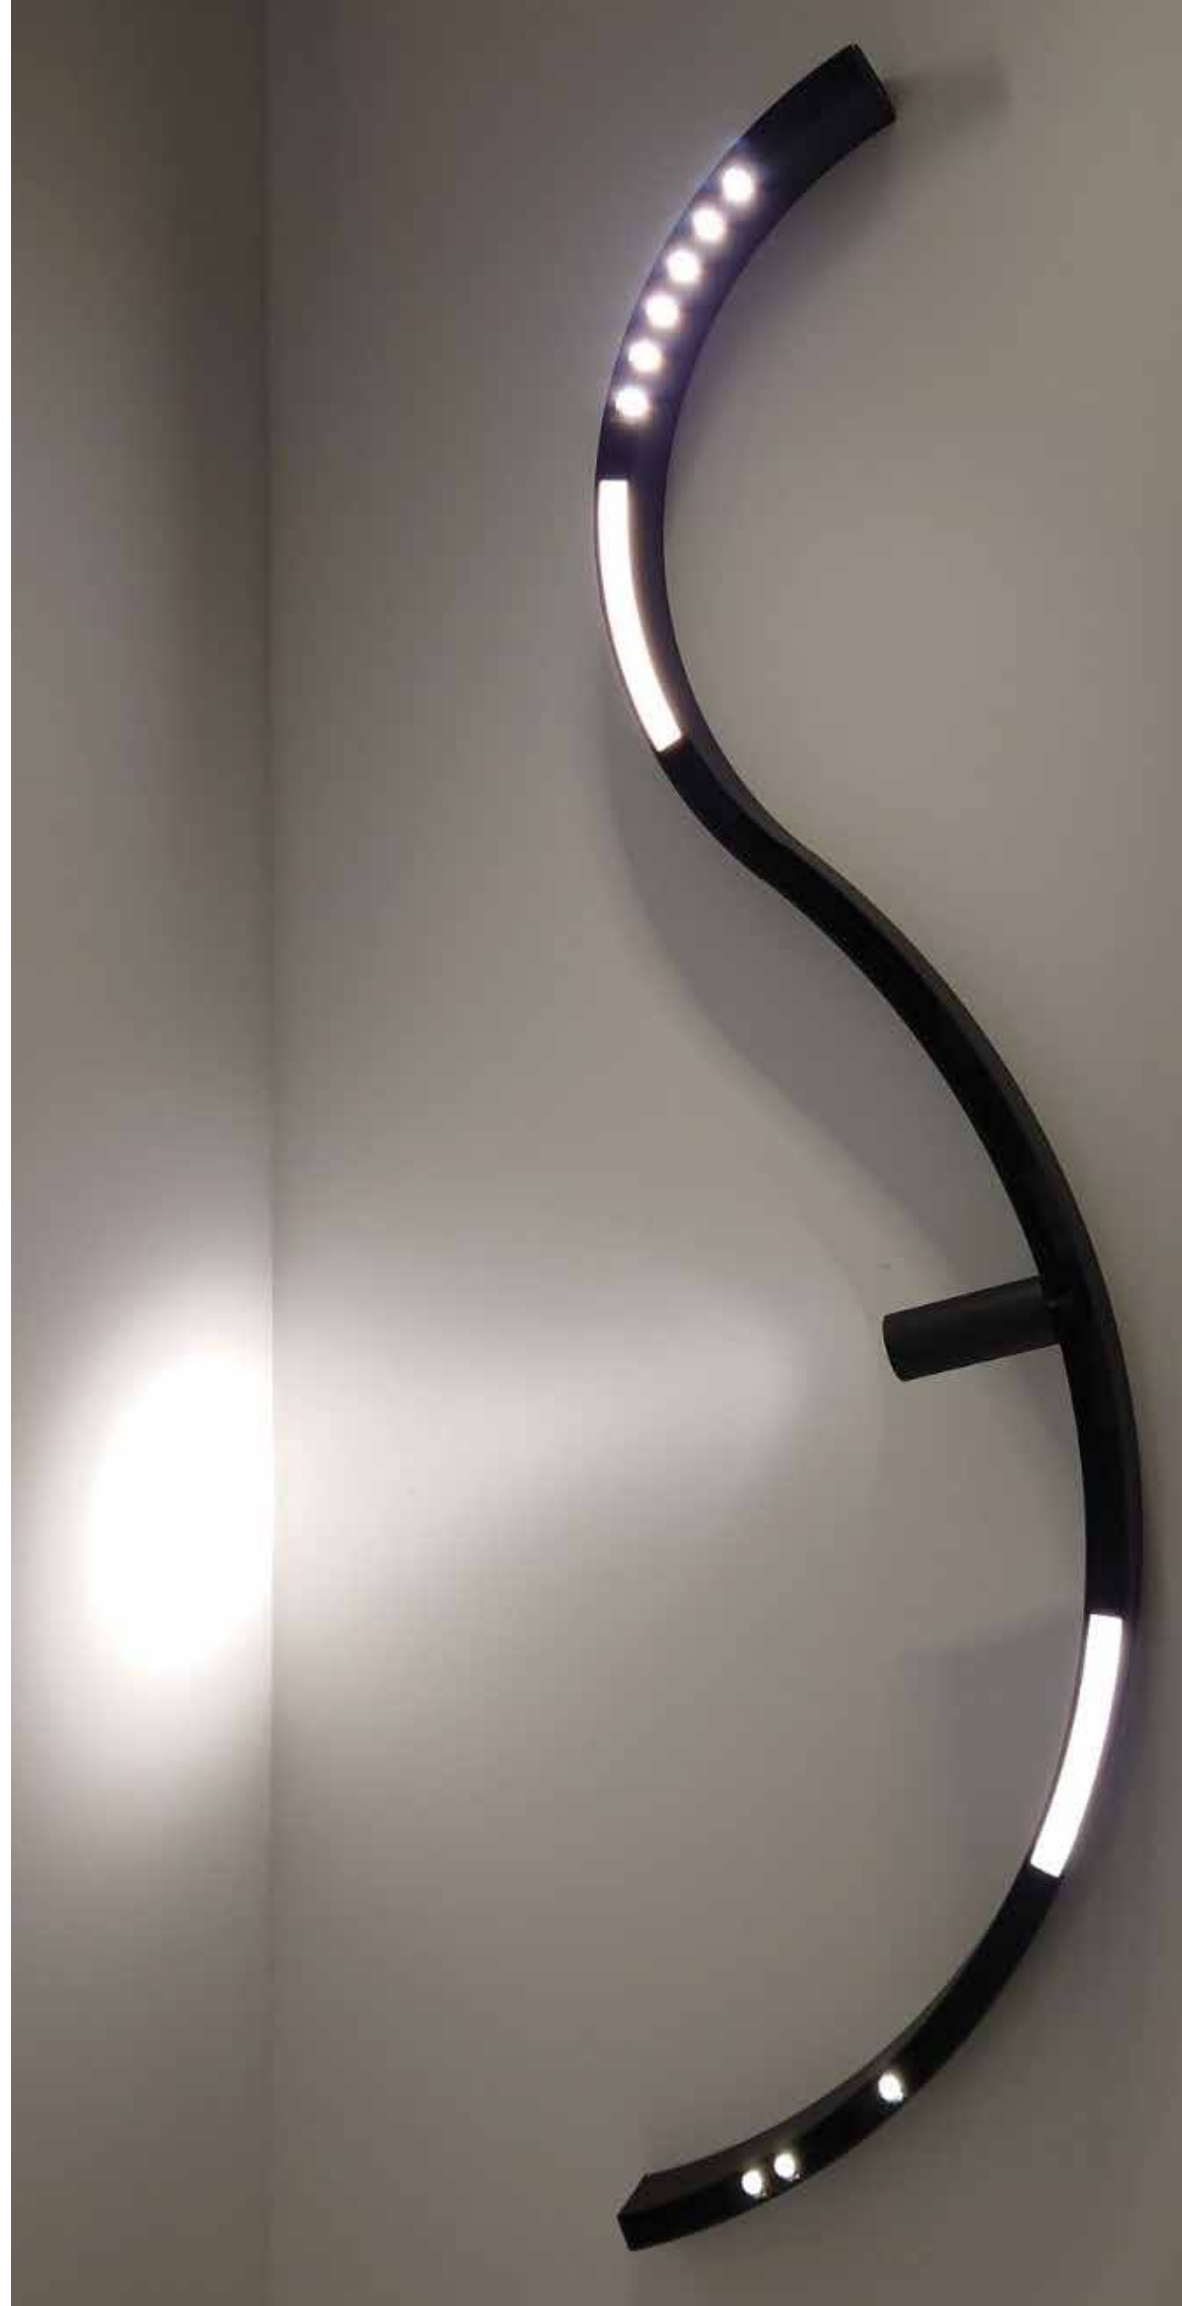

Connectors for All Curved Tracks

Design your Own Lighting

Your mind imagines, shapes and forms...
We create them!

Shopping Guide

- **A** Code 22090-22091
- **B** Code 22097-22098
- **C** Code 22102-22103

Our Suggestion

Top view

Top view

Top view

Top view