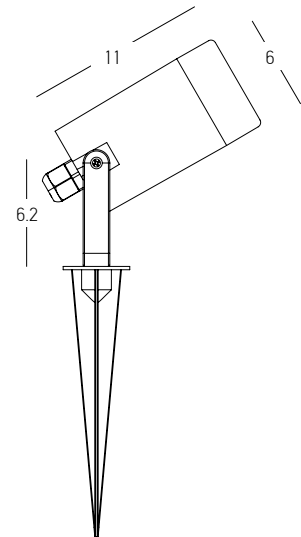

Bulb 1xGU10 Led
Power MAX 7W
Input 220-240V, 50/60Hz
IP 54
Dimensions Ø: 6cm L: 11cm H: 6.2cm
Material ABS - PC Diffuser
Special Feature Spike Included
Color Black / **Code E312**