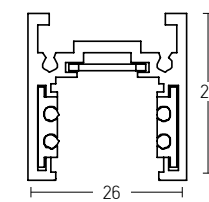

Track Code	Size	Color
2084B-1	1m	Sandy Black
2084W-1	1m	Sandy White
2084B-2	2m	Sandy Black
2084W-2	2m	Sandy White
2084B-3	3m	Sandy Black
2084W-3	3m	Sandy White

Corner Code	Plane	Color
2084B-C1	Vertical	Sandy Black
2084W-C1	Vertical	Sandy White
2084B-C2	Horizontal	Sandy Black
2084W-C2	Horizontal	Sandy White

Notice : For corners type C1 required also to order 20105 and for type C2 20104

Track Code	Size	Color
2085B-1	1m	Sandy Black
2085W-1	1m	Sandy White
2085B-2	2m	Sandy Black
2085W-2	2m	Sandy White
2085B-3	3m	Sandy Black
2085W-3	3m	Sandy White

Corner Code	Plane	Color
2085B-C1	Vertical	Sandy Black
2085W-C1	Vertical	Sandy White
2085B-C2	Horizontal	Sandy Black
2085W-C2	Horizontal	Sandy White

Notice : For corners type C1 required also to order 20105 and for type C2 20104

Accessories for Track 2084

Accessories for Track 2085