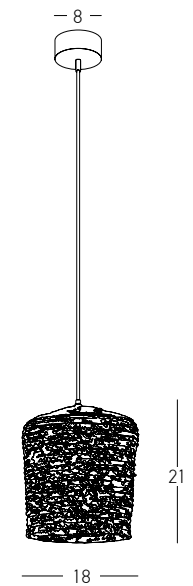

Bulb 1xE27 Led
Power MAX 20W
Input 220-240V, 50/60Hz
Dimensions Ø: 18cm H: 21cm
Base Ø: 8cm H: 3.5cm
Material Metal - Braided Wheat
Special Feature 200cm Black Fabric Cable Adjustable
Color Natural - Sandy Black / **Code 22167**