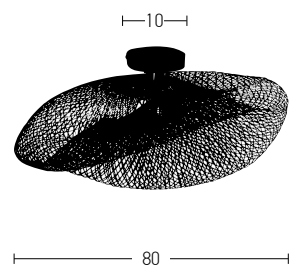

Bulb 1xE27
Power MAX 40W
Input 220-240V, 50/60Hz
Dimensions L: 80cm W: 60cm H: 30cm
Base Ø: 10cm H: 2cm
Material Metal - Bamboo
Special Feature 200cm Cable Adjustable
Color Natural Bamboo / **Code 19103**
Color Black / **Code 19108**

Bulb 1xE27
Power MAX 40W
Input 220-240V, 50/60Hz
Dimensions L: 80cm W: 60cm H: 37cm
Base Ø: 10cm H: 2cm
Material Metal - Bamboo
Color Black / **Code 19109**