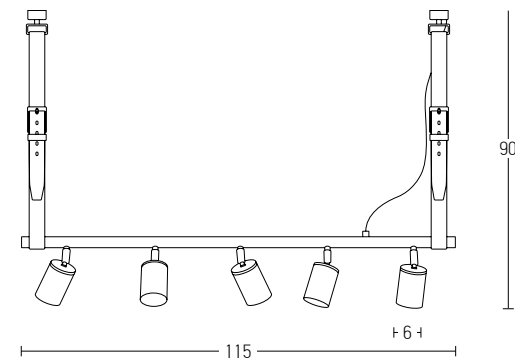

Bulb 5xGU10
Power MAX 25W
Input 220-240V, 50/60Hz
Base Ø: 8cm H: 3.5cm
Material Metal - Leather
Special Feature 100cm Fabric Cable Adjustable
Color Sandy Black / **Code 22224**