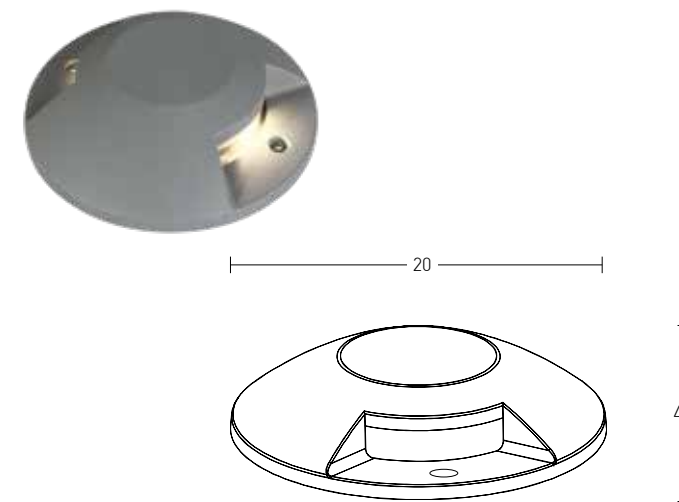

Power 2x6W
Input 220-240V, 50/60Hz
Color Temperature 3000K
Lumen 600Lm
Cri 80
IP 67
IK 10
Dimensions Ø: 20cm H: 4.2cm
Material Aluminium
Special Feature Surface Ground
Driver Included
Color Grey / **Code Z69058-B**