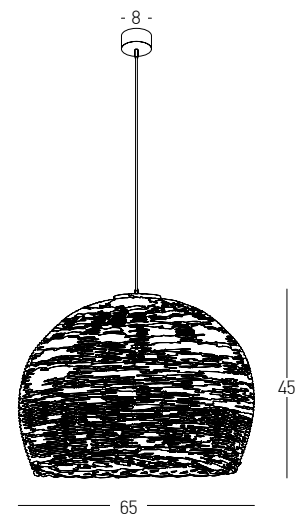

Bulb 1xE27 Led
Power MAX 20W
Input 220-240V, 50/60Hz
Dimensions Ø: 65cm H: 45cm
Base Ø: 8cm H: 3.5cm
Material Metal - Bamboo
Special Feature 200cm Black Fabric Cable Adjustable
Color Brown - Sandy Black / **Code 22172**