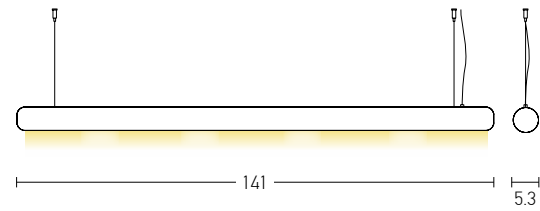

Power 50W
Input 220-240V, 50/60Hz
Color Temperature 3000K
Lumen 5500Lm
Cri 90
Dimensions Ø: 5.3cm L: 141cm
Base Ø: 8cm H: 3.5cm
Non Dimmable ☒
Material Aluminium - ABS
Special Feature 200cm Fabric Cable Adjustable
Optional Dimming DALI
Color Painted Bronze - Sandy Black / **Code 22223**
Color Corten - Sandy Black / **Code 22222**