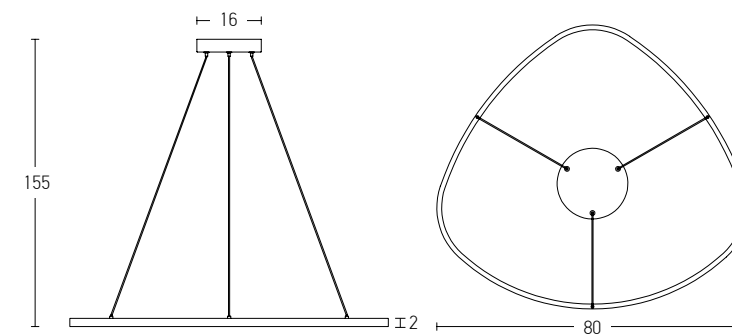

Power 36W
Input 220-240V, 50/60Hz
Color Temperature 3000K
Lumen 2880Lm
Cri 80
Dimensions Ø: 80cm H: 2cm
Base Ø: 16cm H: 3cm
Non Dimmable ☒
Material Aluminium - Silicon
Special Feature 150cm Cable Adjustable Profile 2x1.5cm
Color Sandy White / **Code 2017**