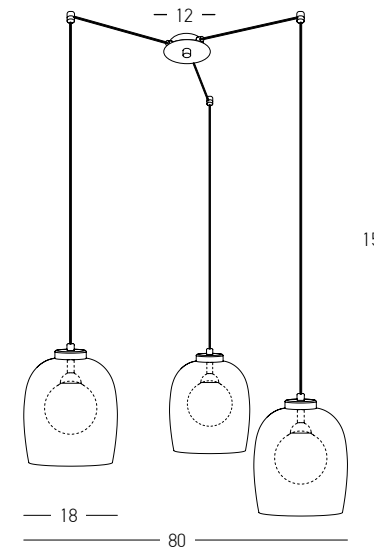

Bulb 3xG9 Led
Power MAX 5W
Input 220-240V, 50/60Hz
Dimensions Ø: 80cm H: 150cm
Base Ø: 12cm H: 3cm
Glass Ø: 18cm H: 23cm
Material Metal - Smoked Glass Outside
Opal Glass Inside
Special Feature 150cm Cable Adjustable
Opal Glass Ø: 10cm
Color Sandy Black / **Code 22145**