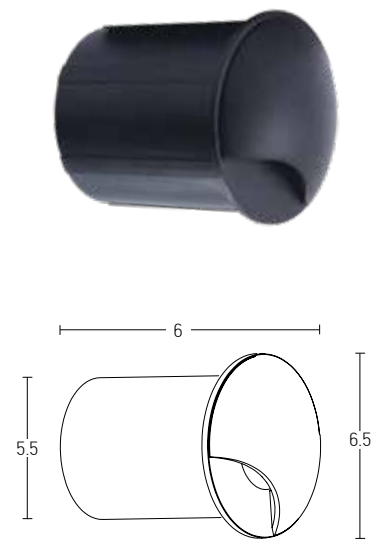

Outdoor Led Lighting | Step Lights Collection

Power 3W
Input 220-240V, 50/60Hz
Color Temperature 3000K
Lumen 230Lm
Cri 90
IP 65
Dimensions Ø: 6.5cm H: 6cm
Material Aluminium - PC Diffuser
Depth Required 6cm
Recessed Mounting Box Included
Color Sandy Black / **Code E300**