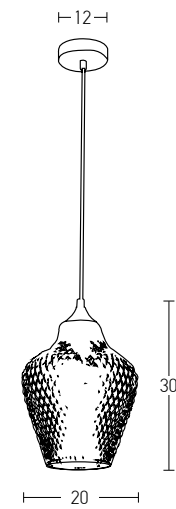

Bulb 1xE27
Power MAX 40W
Input 220-240V, 50/60Hz
Dimensions Ø: 24cm H: 28cm
Base Ø: 12cm H: 2.5cm
Material Metal - Glass
Special Feature 200cm Cable Adjustable
Color Ink Blue - Antique Brass / **Code 19175**

Bulb 1xE27
Power MAX 40W
Input 220-240V, 50/60Hz
Dimensions Ø: 20cm H: 30cm
Base Ø: 12cm H: 2.5cm
Material Metal - Glass
Special Feature 200cm Cable Adjustable
Color Clear Glass - Antique Brass / **Code 19125**