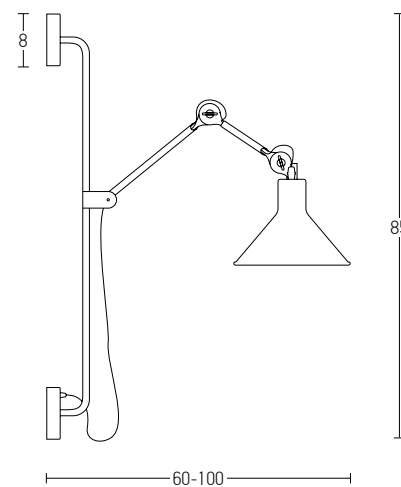

Bulb 1xE27
Power MAX 40W
Input 220-240V, 50/60Hz
Dimensions Ø: 36cm H: 21cm
Base Ø: 10cm H: 2cm
Material Aluminium
Special Feature 150cm Cable Adjustable
Color Black Matt - White / **Code 1495**

Bulb 1xE27
Power MAX 40W
Input 220-240V, 50/60Hz
Dimensions Ø: 20cm H: 80-110cm
Base Ø: 9cm H: 2cm
Material Metal - Aluminium
Special Feature Shade Ø: 20cm
Color Black Matt - White / **Code 19219**

Bulb 1xE27
Power MAX 40W
Input 220-240V, 50/60Hz
Dimensions L: 60-100cm W: 20cm H: 85cm
Base Ø: 8cm H: 2cm
Material Metal - Aluminium
Special Feature Shade Ø: 20cm
Color Black Matt - White / **Code 19218**