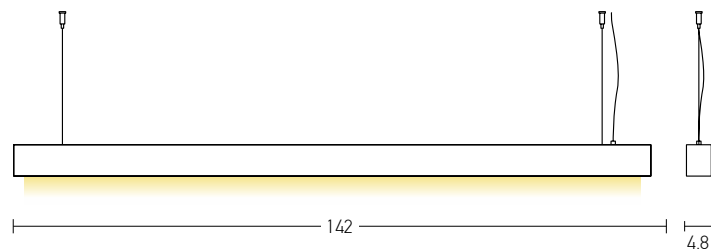

Power 45W
Input 220-240V, 50/60Hz
Color Temperature 3000K
Lumen 6300Lm
Cri 80
Dimensions L: 142cm W: 4.8cm H: 85cm
Base Ø: 8cm H: 3.5cm
Non Dimmable ☒
Material Aluminium - PC Deffuser - Leather
Special Feature 100cm Fabric Cable Adjustable
Optional Dimming DALI
Color Painted Bronze / **Code 22211**

Power 45W
Input 220-240V, 50/60Hz
Color Temperature 3000K
Lumen 6300Lm
Cri 80
Dimensions L: 142cm W: 4.8cm H: 7.8cm
Base Ø: 8cm H: 3.5cm
Non Dimmable ☒
Material Aluminium - PC Diffuser
Special Feature 200cm Fabric Cable Adjustable
Optional Dimming DALI
Color Painted Bronze / **Code 22210**