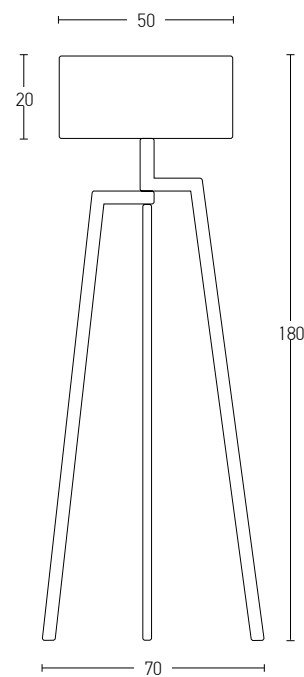

Bulb 1xE27
Power MAX 40W
Dimensions Ø: 70cm H: 180cm
Material Wood - Fabric Shade
Special Feature 130cm Cable Available
Shade Ø: 50cm H: 20cm
Color Natural Wood - Black Shade / **Code 1488**