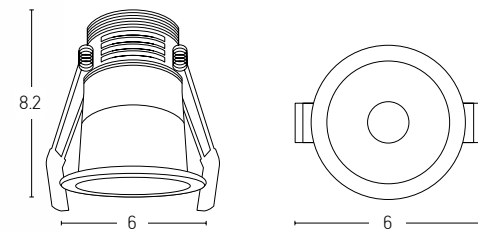

Power 4W
Input 220-240V, 50/60Hz
Color Temperature 3000K
Lumen 270Lm
Cri 90
Dimensions Ø: 4cm H: 5.8cm
Cutting Hole Ø: 3.3cm
Beam Angle 24°
Non Dimmable ☒
Material Aluminium
Depth Required JT : 6.5cm
Driver Included (700mA)
Color White Matt - Black Matt / **Code S092**