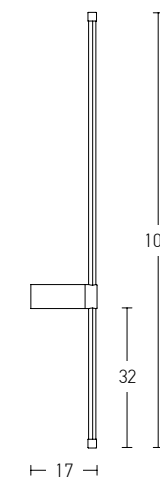

Power 12W
Input 220-240V, 50/60Hz
Color Temperature 3000K
Lumen 960Lm
Cri 80
Dimensions Ø: 1.6cm L: 17cm H: 60cm
Non Dimmable ☒
Material Aluminium - Acrylic
Special Feature Movable Profile
Color Black Matt / **Code 20114**
Color Gold Matt / **Code 20115**

Power 20W
Input 220-240V, 50/60Hz
Color Temperature 3000K
Lumen 1600Lm
Cri 80
Dimensions Ø: 1.6cm L: 17cm H: 100cm
Non Dimmable ☒
Material Aluminium - Acrylic
Special Feature Movable Profile
Color Black Matt / **Code 20116**
Color Gold Matt / **Code 20117**