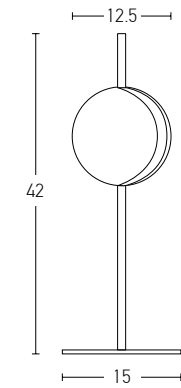

Power 8W
Input 220-240V, 50/60Hz
Color Temperature 3000K
Lumen 640Lm
Cri 80
Dimensions Ø: 12.5cm H: 42cm
Base Ø: 15cm H: 0.5cm
Non Dimmable ☒
Material Metal - Aluminium - Acrylic
Special Feature Opal Ball Ø: 12.5cm
Color Black Matt - Gold Matt / **Code 2004**