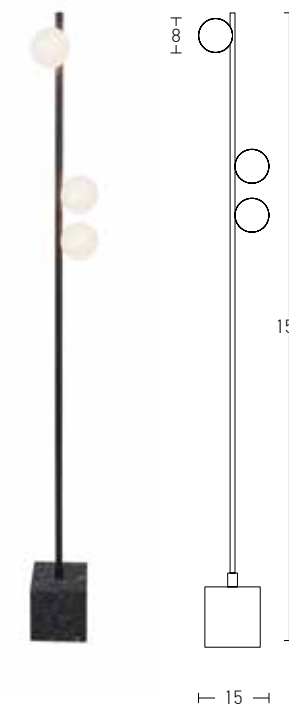

Bulb 3xG9 Led
Power MAX 9W
Input 220-240V, 50/60Hz
Dimensions H: 156cm
Base L: 15cm W: 15cm H: 15cm
Material Metal - Marble - Opal Glass
Special Feature 150cm Cable Available
Opal Glass Ø: 8cm
Color White Marble - Gold Matt / **Code 18179**
Color Black Marble - Black Matt / **Code 20362**