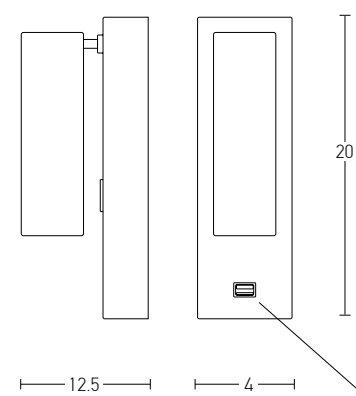

USB Charger

Power 3W
Input 220-240V, 50/60Hz
Color Temperature 3000K
Lumen 240Lm
Cri 80
Dimensions L: 12.5-19cm W: 4cm H: 20cm
Non Dimmable ☒
Switch On/Off
Material Metal - Aluminium
Special Feature USB Charger
Color Black Matt / **Code H35**