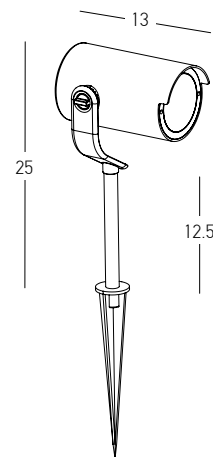

Power 12W
Input 220-240V, 50/60Hz
Color Temperature 3000K
Lumen 780Lm
Cri 80
IP 65
Dimensions Ø: 7.5cm L: 13cm H: 25cm
Base Ø: 6cm H: 0.5cm
Beam Angle 40°
Material Aluminum - Tempered Glass
Special Feature Spike & Base Included
Waterproof Connector Included

Color Graphite / **Code E285**