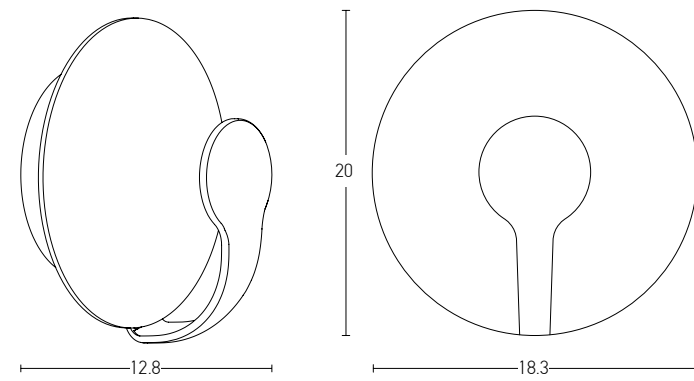

Power 12W
Input 220-240V, 50/60Hz
Color Temperature 3000K
Lumen 960Lm
Cri 80
IP 65
Dimensions L: 12.8cm W: 18.3cm H: 20cm
Material Aluminium - Glass
Color Dark Brown - Sandy White / **Code E271**