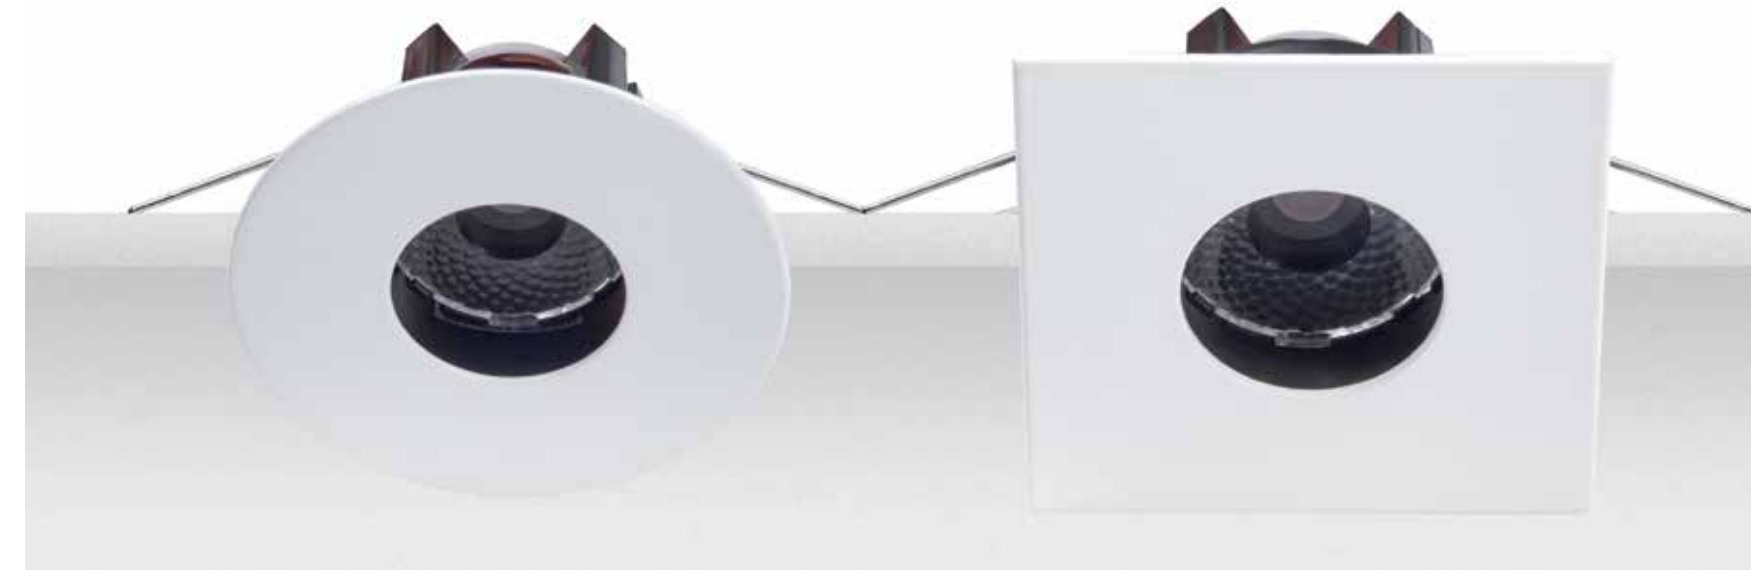

Bulb 1xGU10
Power MAX 50W
Input 220-240V, 50/60Hz
Dimensions Ø: 9cm H: 4cm
Cutting Hole Ø: 8cm
Material Aluminium
Depth Required JT: 10cm
Special Feature GU10 Lampholder Included Movable
Color White - Black / **Code S060**

Bulb 1xGU10
Power MAX 50W
Input 220-240V, 50/60Hz
Dimensions L: 8.4cm W: 8.4cm H: 4cm
Cutting Hole Ø: 7.6cm
Material Aluminium
Depth Required JT: 10cm
Special Feature GU10 Lampholder Included Movable
Color White - Black / **Code S061**