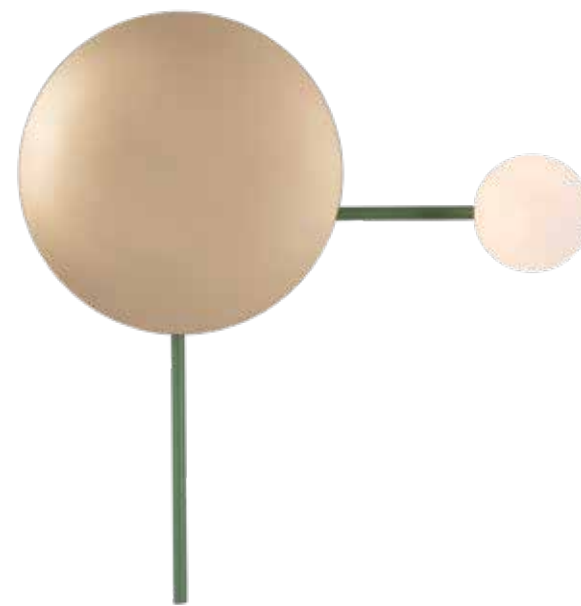

Bulb 1xG9 Led
 Power MAX 7W
 Input 220-240V, 50/60Hz
 Dimensions L: 11cm W: 40cm H: 40cm
 Material Metal - Opal Glass
 Special Feature Opal Glass Ø: 8cm
 Color Sandy Olive Green - Painted Gold / **Code 22201** 