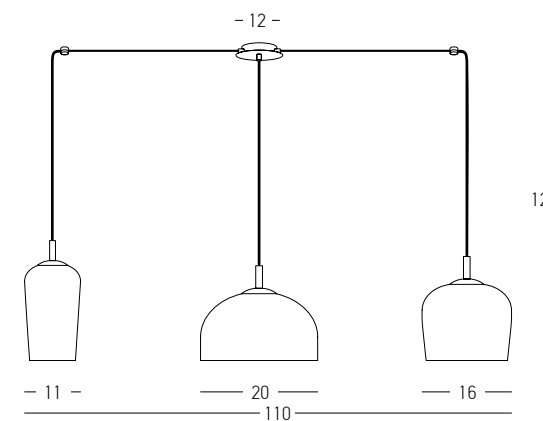

Bulb 3xE14
Power MAX 40W
Input 220-240V, 50/60Hz
Dimensions L: 110cm W: 20cm H: 120cm
Base Ø: 12cm H: 3cm
Glass Ø: 20cm H: 15cm
Ø: 16cm H: 17cm
Ø: 11cm H: 24cm
Material Metal - Glass
Special Feature 150cm Cable Adjustable
Color Champagne - Black Matt / **Code 22155**
Color Clear Glass - Painted Gold / **Code 22158**