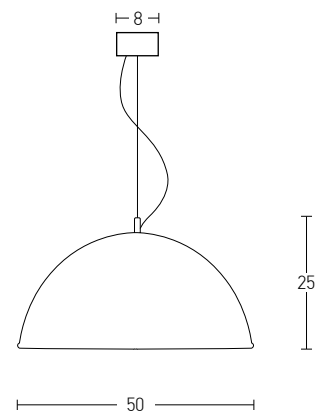

Bulb	1xE27
Power	MAX 40W
Input	220-240V, 50/60Hz
Dimensions	Ø: 50cm H: 25cm
Base	Ø: 8cm H: 3.5cm
Material	Metal
Special Feature	120cm Fabric Cable Adjustable
Color	Corten / Code 22197
Color	Painted Bronze / Code 22198
Color	Painted Gold / Code 22199