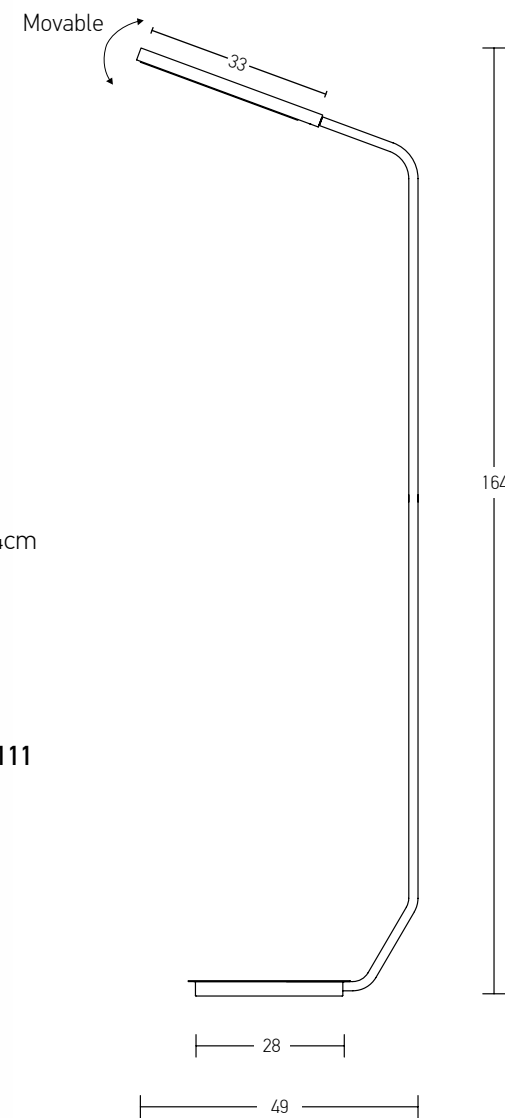

Power 6W
Input 220-240V, 50/60Hz
Color Temperature 3000K
Lumen 480Lm
Cri 80
Dimensions L: 39cm W: 13cm H: 47cm
Base L: 21cm W: 13cm
Non Dimmable ☒
Material Metal - Aluminium
Special Feature 150cm Cable Available
Profile 1.5x2x33cm
Movable
Color Sandy Black / **Code 20110**