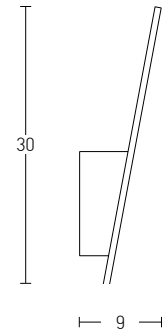

Power 6W
Input 220-240V, 50/60Hz
Color Temperature 3000K
Lumen 420Lm
Cri 80
Dimensions L: 9cm W: 9cm H: 30cm
Non Dimmable ☒
Material Metal
Color White Matt / **Code 16155**