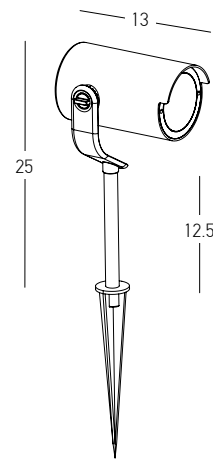

Bulb 1xGU10
Power MAX 20W
Input 220-240V, 50/60Hz
IP 65
Dimensions Ø: 7.5cm L: 13cm H: 25cm
Base Ø: 6cm H: 0.5cm
Material Aluminum - Tempered Glass
Special Feature Spike & Base Included
Waterproof Connector Included

Color Dark Brown / **Code E284**