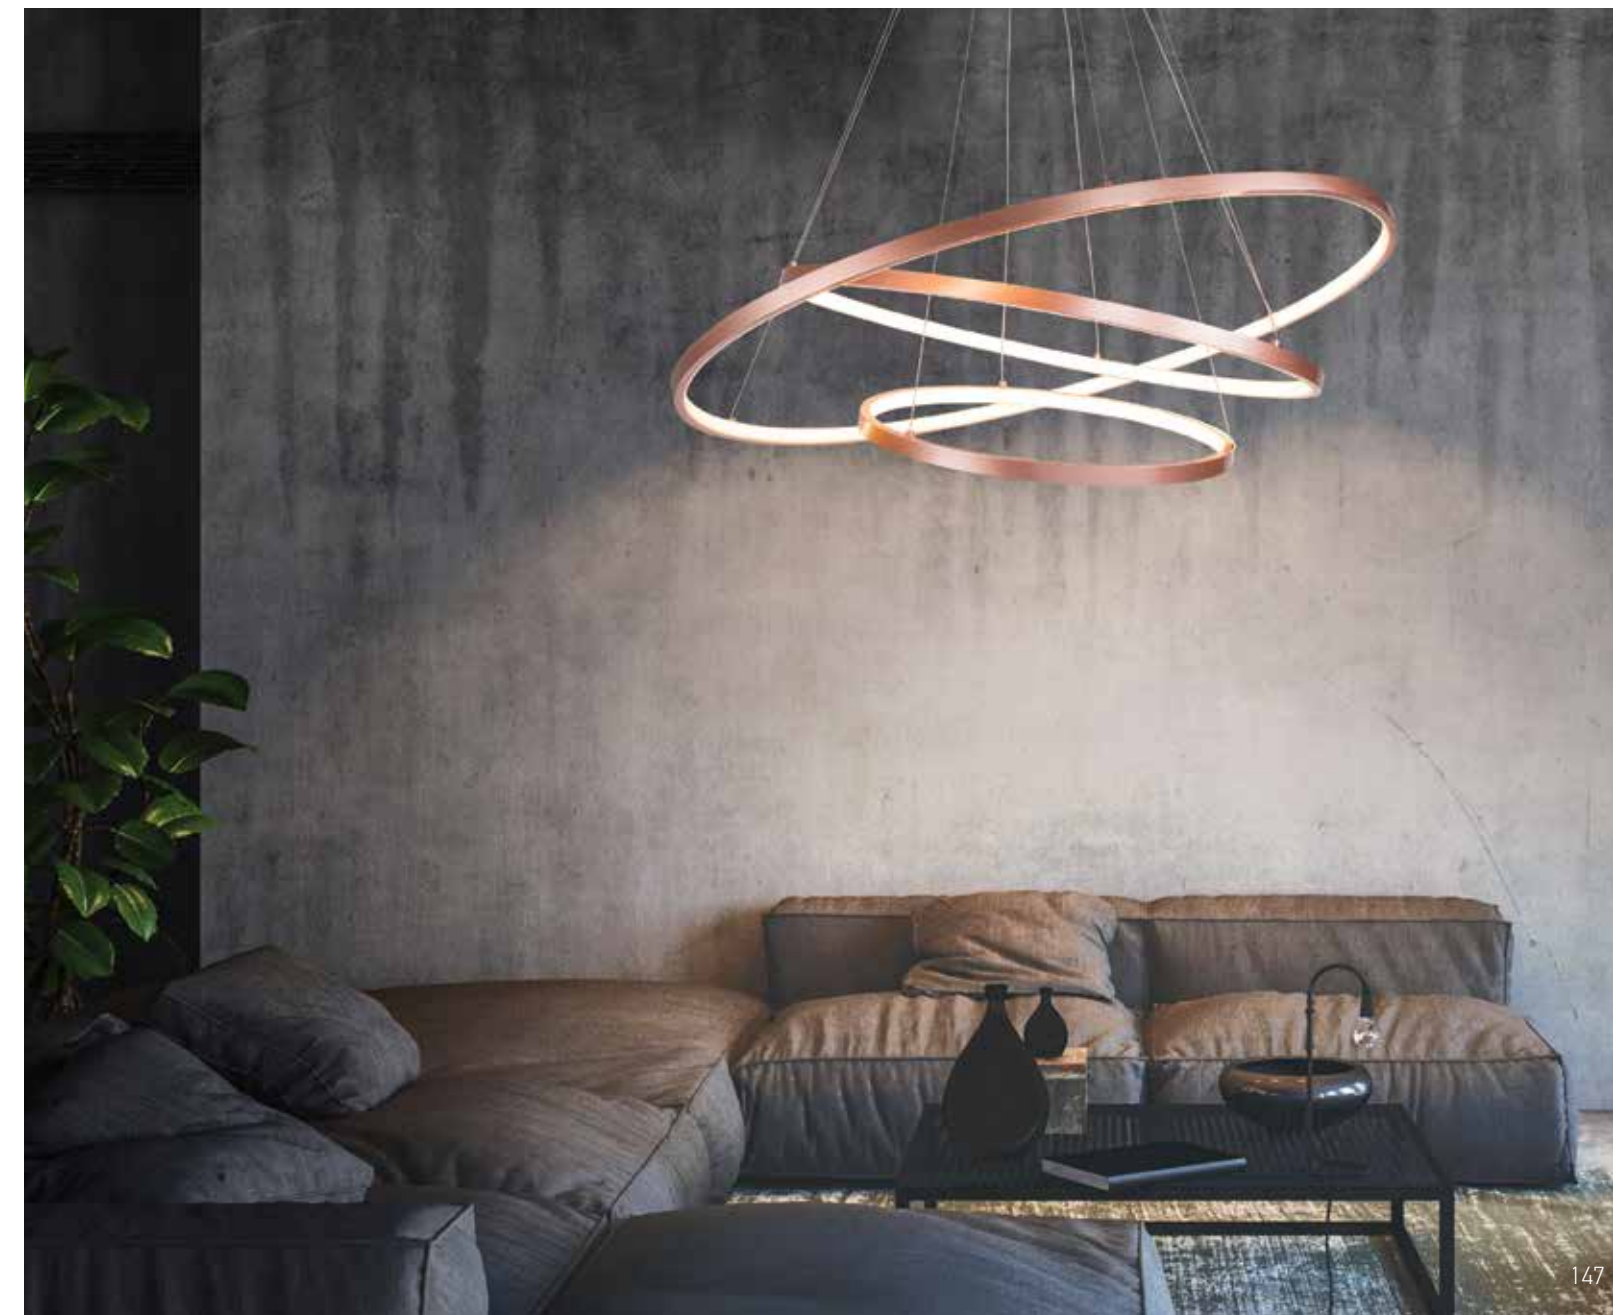

Power 136W
Input 220-240V, 50/60Hz
Color Temperature 3000K
Lumen 10.880Lm
Cri 80
Dimensions Ø: 40cm / Ø: 60cm / Ø: 80cm
Base Ø: 25cm H: 5cm
Non Dimmable ☒
Material Metal - Aluminum - Acrylic
Special Feature 150cm Cable Adjustable
Color Gold Matt / **Code 1956**

Power 136W
Input 220-240V, 50/60Hz
Color Temperature 3000K
Lumen 10.880Lm
Cri 80
Dimensions Ø: 40cm / Ø: 60cm / Ø: 80cm
Base Ø: 25cm H: 5cm
Dimmable Triac ☐
Material Metal - Aluminum - Acrylic
Special Feature 150cm Cable Adjustable
Color Gold Matt / **Code 1956-D**