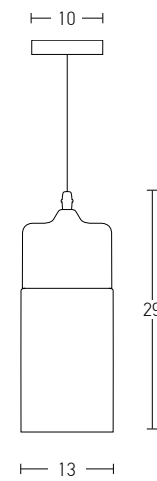

Bulb 1xE27
Power MAX 40W
Input 220-240V, 50/60Hz
Dimensions Ø: 13cm H: 29cm
Base Ø: 10cm H: 2cm
Material Glass
Special Feature 150cm Cable Adjustable
Color Black Matt - Champagne / **Code 1515**