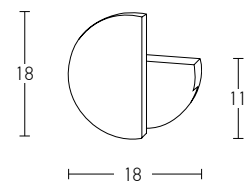

Power 9W
Input 220-240V, 50/60Hz
Color Temperature 3000K
Lumen 810Lm
Cri 80
IP 65
Dimensions L: 7.8cm W: 18cm H: 11-18cm
Material Aluminium - PC Diffuser
Special Feature Movable
Color Sandy White / **Code E200**

Power 9W
Input 220-240V, 50/60Hz
Color Temperature 3000K
Lumen 810Lm
Cri 80
IP 65
Dimensions L: 7.8cm W: 7cm H: 18.8cm
Material Aluminium - PC Diffuser
Special Feature Movable
Color Sandy White / **Code E198**