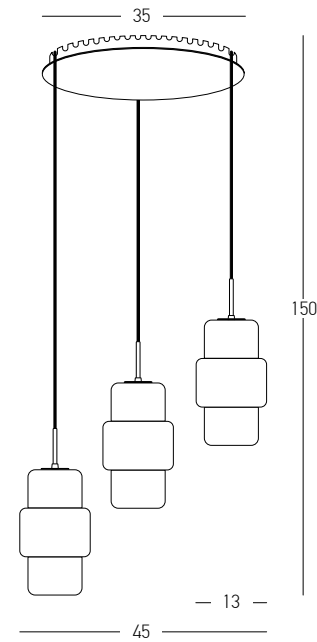

Bulb 4xE27
Power MAX 40W
Input 220-240V, 50/60Hz
Dimensions L: 105cm W: 13cm H: 140cm
Base L: 105cm W: 6.5cm H: 2.7cm
Glass Ø: 13cm H: 23cm
Material Metal - Glass
Special Feature 110cm Fabric Cable Adjustable
Color Gold Matt - Chrome Glass / **Code 22143**
Color Black Matt - Chrome Glass / **Code 22142**

Bulb 3xE27
Power MAX 40W
Input 220-240V, 50/60Hz
Dimensions Ø: 45cm H: 150cm
Base Ø: 35cm H: 4cm
Glass Ø: 13cm H: 23cm
Material Metal - Glass
Special Feature 120cm Fabric Cable Adjustable
Color Gold Matt - Chrome Glass / **Code 22144**
Color Black Matt - Chrome Glass / **Code 22141**

Adjustable Ceiling Base

Model Finishing