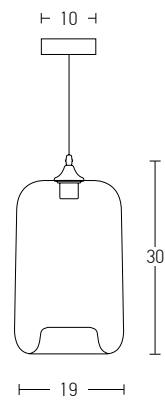

Bulb 1xE27
Power MAX 40W
Input 220-240V, 50/60Hz
Dimensions Ø: 19cm H: 30cm
Base Ø: 10cm H: 2.5cm
Material Glass
Special Feature 150cm Cable Adjustable
Color Smoked Grey / **Code 14101**