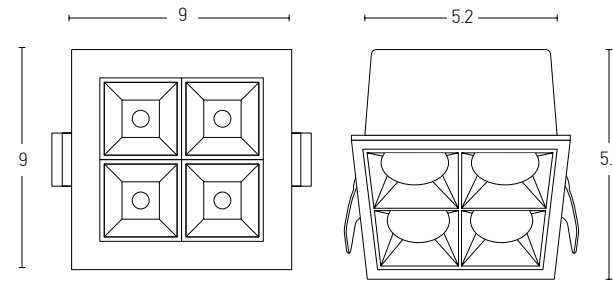

Power 12W
Input 220-240V, 50/60Hz
Color Temperature 3000K
Lumen 950Lm
Cri 90
Dimensions L: 9cm W: 9cm H: 5.6cm
Cutting Hole 8 x 8cm
Beam Angle 24°
Non Dimmable ☒
Material Aluminium
Depth Required 6cm
Driver Included (350mA)
Color Sandy White / **Code S102**