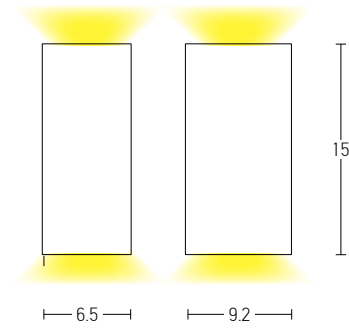

Bulb 2xGU10
Power MAX 15W
Input 220-240V, 50/60Hz
IP 54
Dimensions L: 9.2cm W: 6.5cm H: 15cm
Material Aluminium - Tempered Glass
Special Feature Up & Down Light
Color Graphite / **Code E124**