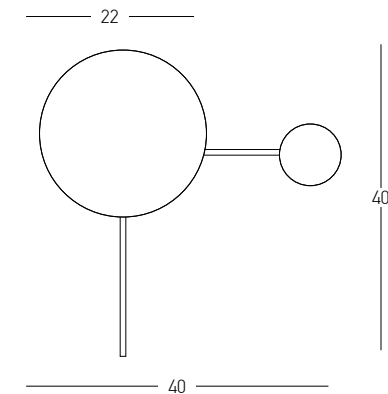

Bulb 1xG9 Led
Power MAX 7W
Input 220-240V, 50/60Hz
Dimensions L: 8cm W: 26cm H: 36cm
Material Metal - Opal Glass
Special Feature Opal Glass Ø: 8cm
Color Sandy Olive Green - Painted Gold / **Code 22203**
Color Terracotta - Painted Gold / **Code 22204**
Color Elephant Grey - Sandy Black / **Code 22205**

Bulb 1xG9 Led
Power MAX 7W
Input 220-240V, 50/60Hz
Dimensions L: 11cm W: 40cm H: 40cm
Material Metal - Opal Glass
Special Feature Opal Glass Ø: 8cm
Color Sandy Olive Green - Painted Gold / **Code 22201**

Model Finishing

Bulb 1xE27
Power MAX 20W
Input 220-240V, 50/60Hz
Dimensions L: 24cm W: 30cm H: 50cm
Base Ø: 15cm H: 3cm
Material Metal - Opal Glass
Special Feature Opal Glass Ø: 20cm
Color Painted Gold / **Code 22200**