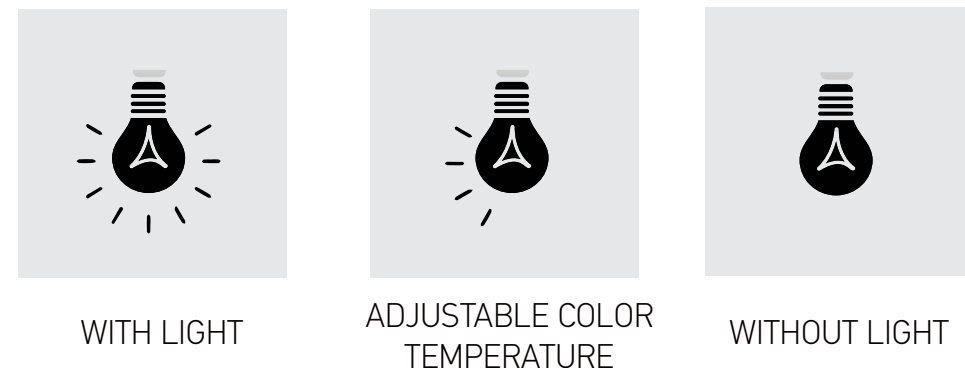

STEP 1 SIZE / DIMENSIONS

STEP 2 LIGHT

STEP 3 DESIGN / CONCEPT

WHY CHOOSE A ZAMBELIS FAN

MOTOR DC ADVANTAGES

Indoor Ceiling Fans

- Led Light Source 22W
- Input 220-240V, 50/60Hz
- Color Temperature 3000K, 4000K, 6000K
- Lumen 2200Lm
- Cri 80
- dB 20
- Dimensions 52" Ø: 132cm H: 53cm
- Air Flow 163m³ min
- Night Mode Time Setting 1h / 4h / 8h
- Material Metal - Polycarbonate - Plywood (MDF)
- Special Feature 2 Down Rods 12.5-25cm
Summer & Winter Function
- Motor Feature DC Motor 40W
6 Speeds
- Color Double Face Brown - Brown Wood Blades
Brown - Natural Wood Blades / **Code 22083**