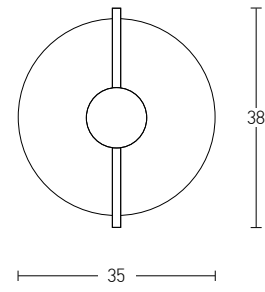

Indoor Led Wall Lighting

Power 13W
Input 220-240V, 50/60Hz
Color Temperature 3000K
Lumen 1300Lm
Cri 80
Dimensions Ø: 35cm H: 38cm L: 11.7cm
Non Dimmable ☒
Material Metal - Aluminium
Special Feature Optional Dimming PhaseCut
Color Sandy Black - White Matt / **Code 1910**