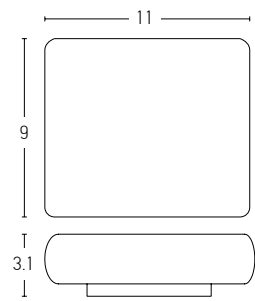

Power 2 x 3W
Input 220-240V, 50/60Hz
Color Temperature 3000K
Lumen 480Lm
Cri 80
IP 65
Dimensions L: 3.1cm W: 11cm H: 9cm
Material Aluminium - Tempered Glass
Special Feature Up - Down Light
Color Graphite / **Code E238**

Power 2 x 6W
Input 220-240V, 50/60Hz
Color Temperature 3000K
Lumen 960Lm
Cri 80
IP 65
Dimensions L: 3.1cm W: 17.5cm H: 9cm
Material Aluminium - Tempered Glass
Special Feature Up - Down Light
Color Graphite / **Code E239**

Power 2 x 10W
Input 220-240V, 50/60Hz
Color Temperature 3000K
Lumen 1600Lm
Cri 80
IP 65
Dimensions L: 3.1cm W: 30cm H: 9cm
Material Aluminium - Tempered Glass
Special Feature Up - Down Light
Color Graphite / **Code E240**