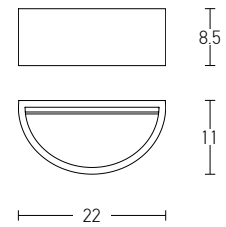

Bulb 1xE27
Power MAX 40W
Input 220-240V . 50/60Hz
Dimensions L: 16.6cm W:38.7cm H: 10.9cm
Material Gypsum - Glass
Color Pure White / **Code 20273**

Bulb 1xE14
Power MAX 40W
Input 220-240V . 50/60Hz
Dimensions L: 11cm W: 22cm H: 8.5cm
Material Gypsum
Color Pure White / **Code 20274**

Power 9.2W
Input 220-240V . 50/60Hz
Color Temperature 3000K
Lumen 460Lm
Cri 80
Dimensions Ø: 25cm L: 5.5cm
Material Gypsum
Color Pure White / **Code 20272**

Power 7.5W
Input 220-240V . 50/60Hz
Color Temperature 3000K
Lumen 375Lm
Cri 80
Dimensions Ø: 15cm L: 4.1cm
Material Gypsum
Color Pure White / **Code 20271**