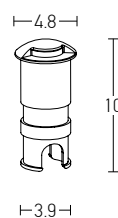

Power 3W
Input 24V
Color Temperature 3000K
Lumen 180Lm
Cri 80
IP 65
IK 10
Dimensions Ø: 4.8cm H: 10cm
Material Aluminium - Stainless Steel- PC Diffuser
Depth Required 11: 13cm
Recessed Mounting Box Included
Recommended Driver D-8-24 (Not Included)
Color Aluminium / **Code E179**