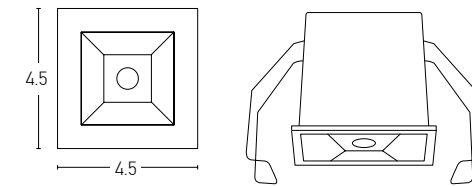

Power 3W
Input 220-240V, 50/60Hz
Color Temperature 3000K
Lumen 150Lm
Cri 90
Dimensions L: 4.5cm W: 4.5cm H: 5cm
Cutting Hole 3.5 x 3.5cm
Beam Angle 30°
Non Dimmable ☒
Material Aluminium
Depth Required 5.5cm
Driver Included (700mA)
Color Sandy White - Black / **Code S084**