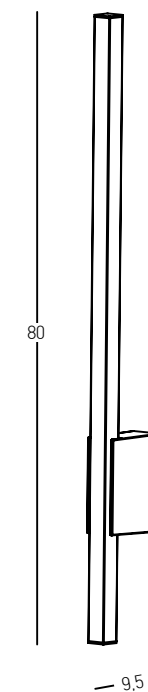

Power	12W
Input	220-240V, 50/60Hz
Color Temperature	3000K
Lumen	1400Lm
Cri	80
IP	65
Dimensions	L: 9.5cm W: 4.5cm H: 80cm
Base	L: 9cm W: 4.5cm H: 12.5cm
Material	Aluminum - PC Diffuser
Color	Graphite / Code E287