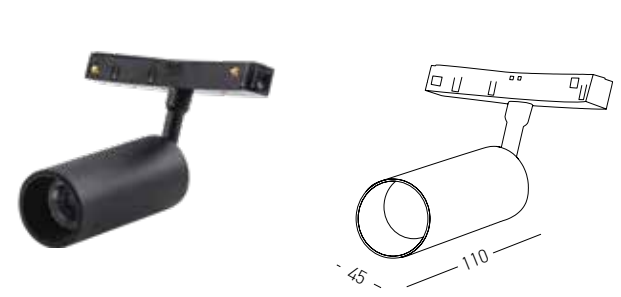

Power 8W
Input 48V
Color Temperature 3000K
Lumen 780Lm
Cri 80
Dimensions Curved: 900mm Ø: 45mm L: 110mm
Beam Angle 36°
DALI Dimmable ☐
Material Aluminium - Acrylic
Color Sandy Black / **Code 22101**

Power 2W
Input 48V
Color Temperature 3000K
Lumen 170Lm
Cri 80
Dimensions Curved: 900mm L: 30mm W: 23mm H: 45mm
Beam Angle 25°
Non Dimmable ☒
Material Acrylic
Color Sandy Black / **Code 22107**