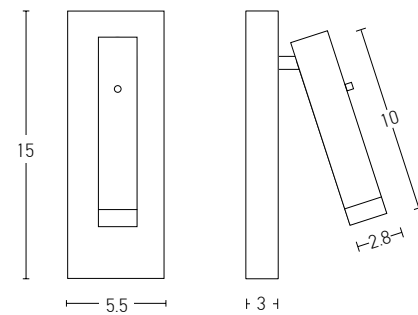

Power 3W
Input 220-240V, 50/60Hz
Color Temperature 3000K
Lumen 240Lm
Cri 80
Dimensions L: 7cm-16cm W: 5.5cm H: 15cm
Base L: 3cm W: 5.5cm H: 15cm
Non Dimmable ☒
Switch On/Off
Material Metal - Aluminium
Special Feature Stick Ø: 2.8cm H: 10cm
Color Brushed Brass / **Code H68**