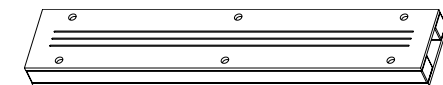

Tooling for Cutting Soft Track
Code 20281