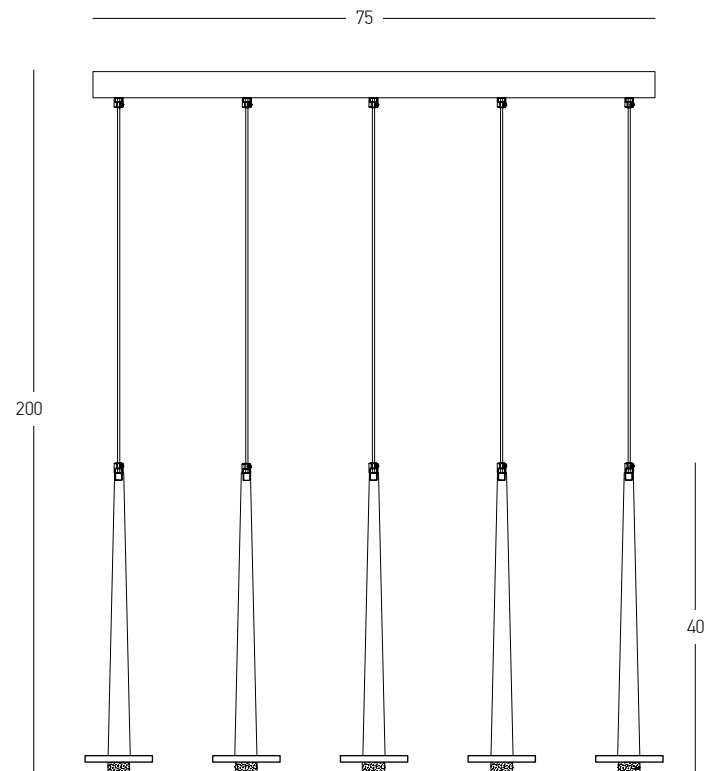

Indoor Led Lighting

Power 15W
Input 220-240V, 50/60Hz
Color Temperature 3000K
Lumen 880Lm
Cri 90
Dimensions L: 75cm W: 6cm H: 200cm
Base L: 75cm W: 6cm H: 3.5cm
Dimmable Triac ☐
Material Metal - Aluminum - Acrylic - Marble
Special Feature 150cm Cable Adjustable
Stick Ø: 3cm H: 40cm
Color Sandy Black - White Marble / **Code 22112**