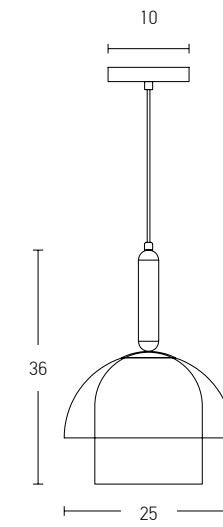

Bulb 1xE27
Power MAX 40W
Input 220-240V, 50/60Hz
Dimensions Ø: 25cm H: 36cm
Base Ø: 10cm H: 2cm
Material Metal - Glass
Special Feature 200cm Cable Adjustable
Color Black Matt - Smoked Grey / **Code 20126**