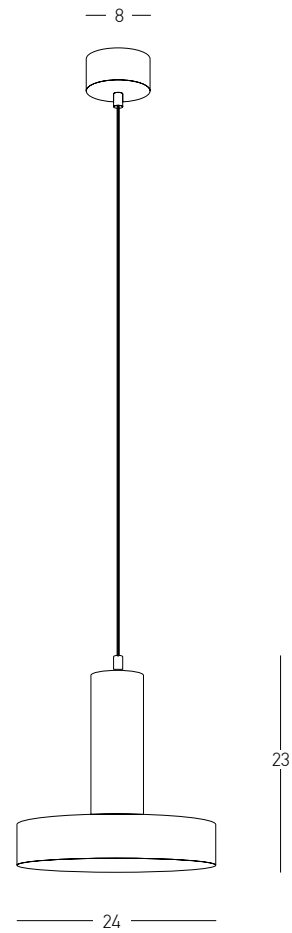

Bulb 1xGU10
Power MAX 25W
Input 220-240V, 50/60Hz
Dimensions Ø: 24cm H: 23cm
Base Ø: 8cm H: 3.5cm
Material Metal - Aluminum
Special Feature 200cm Fabric Cable Adjustable
Color Sandy Black - Painted Gold / **Code 22178**