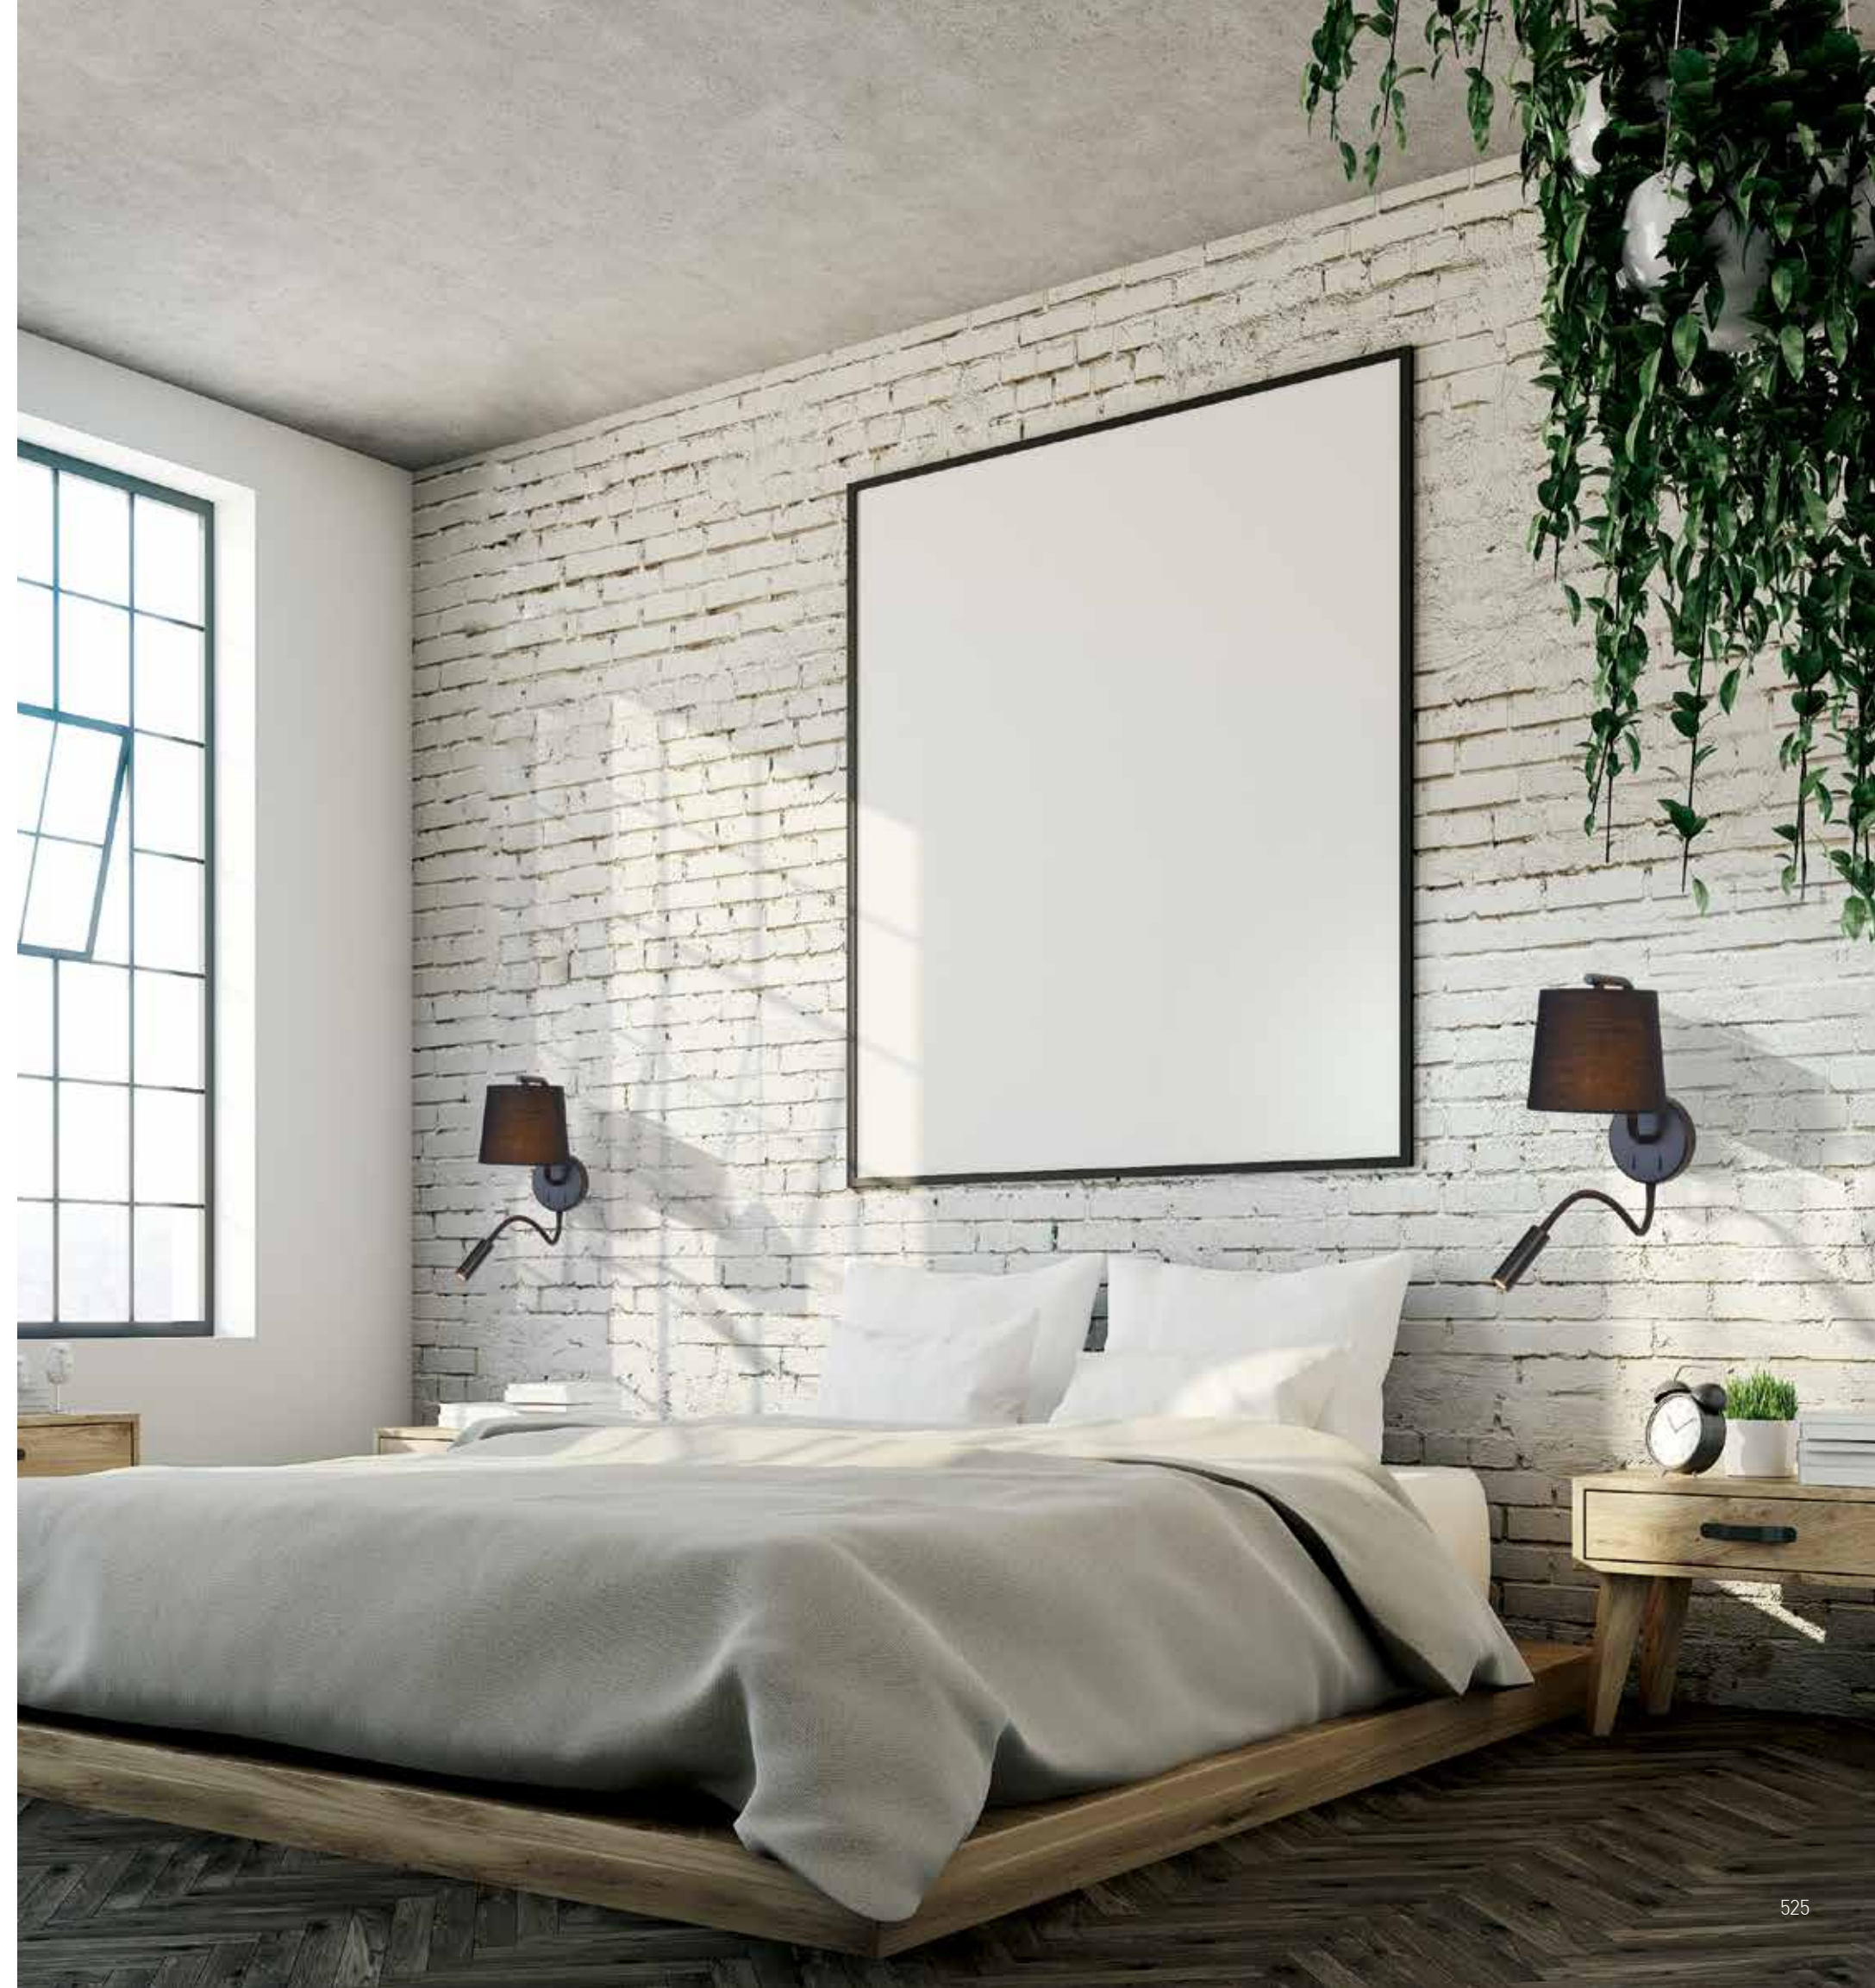

Led 3W
Bulb 1xE27
Power MAX 40W
Input 220-240V, 50/60Hz
Color Temperature 3000K
Lumen 240Lm
Cri 80
Dimensions L: 14.5-20cm W: 20cm H: 20cm
Non Dimmable ☒
Switch 2 On/Off
Material Metal - Aluminium - Fabric Shade
Special Feature USB Charger
Shade L: 12cm W: 20cm H: 11cm
Stick Ø: 2.8cm H: 8.5cm
Color Black Matt / **Code H59**