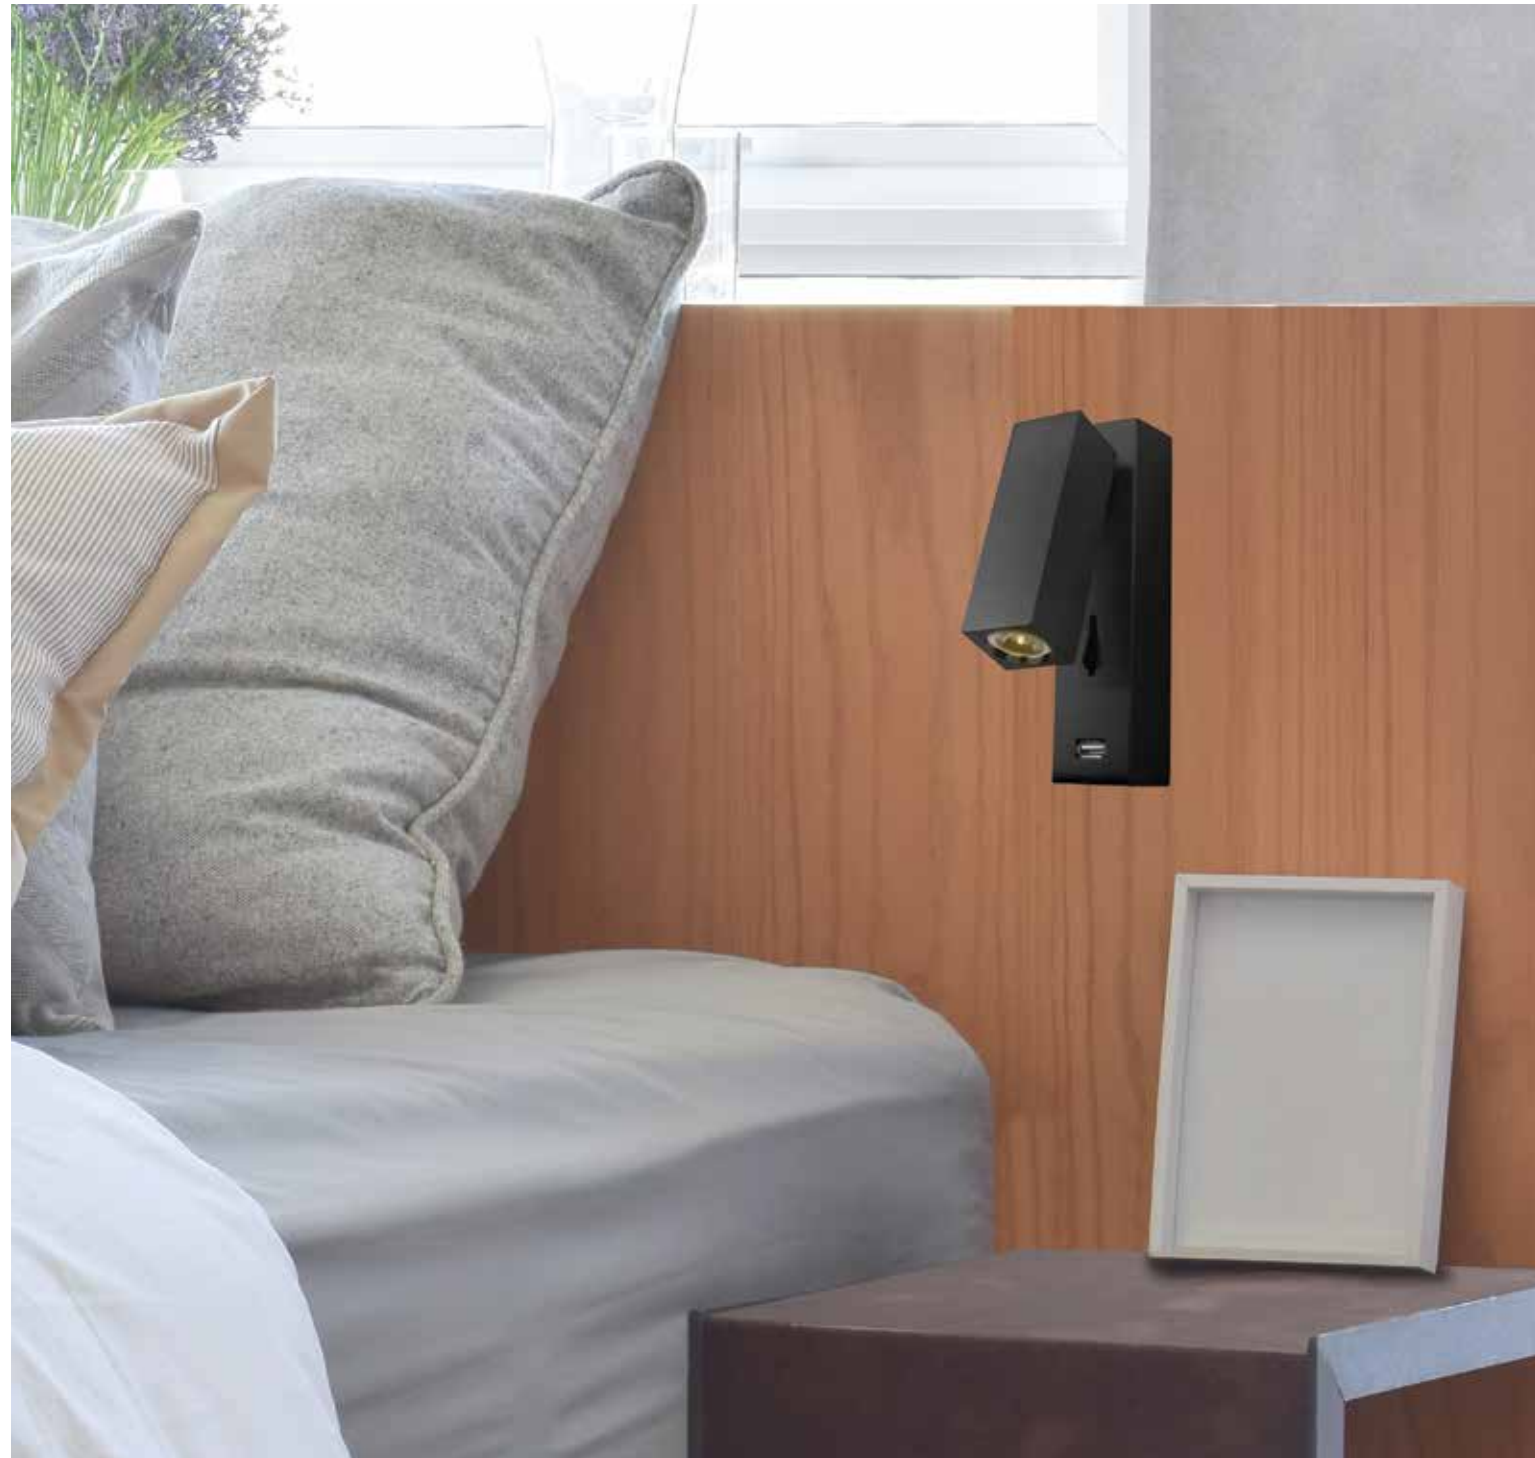

USB Charger

Power 3W
Input 220-240V, 50/60Hz
Color Temperature 3000K
Lumen 240Lm
Cri 80
Dimensions L: 12.5-19cm W: 4cm H: 20cm
Non Dimmable ☒
Switch On/Off
Material Metal - Aluminium
Special Feature USB Charger
Color Black Matt / **Code H35**