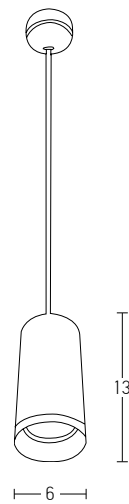

Bulb 1xGU10
Power MAX 40W
Dimensions Ø: 6cm H: 13cm
Base Ø: 6cm H: 3cm
Material Aluminium
Special Feature 200cm Cable Adjustable
Color Black Matt / **Code S063**

Power 9W
Input 220-240V, 50/60Hz
Color Temperature 3000K
Lumen 720Lm
Cri 90
Dimensions Ø: 6cm H: 13cm
Base Ø: 6cm H: 3cm
Beam Angle 15° / 24° / 40°
Material Aluminium
Special Feature 200cm Cable Adjustable
Included LED Driver

Color Black Matt / **Code S063-15**
Color Black Matt / **Code S063-24**
Color Black Matt / **Code S063-40**