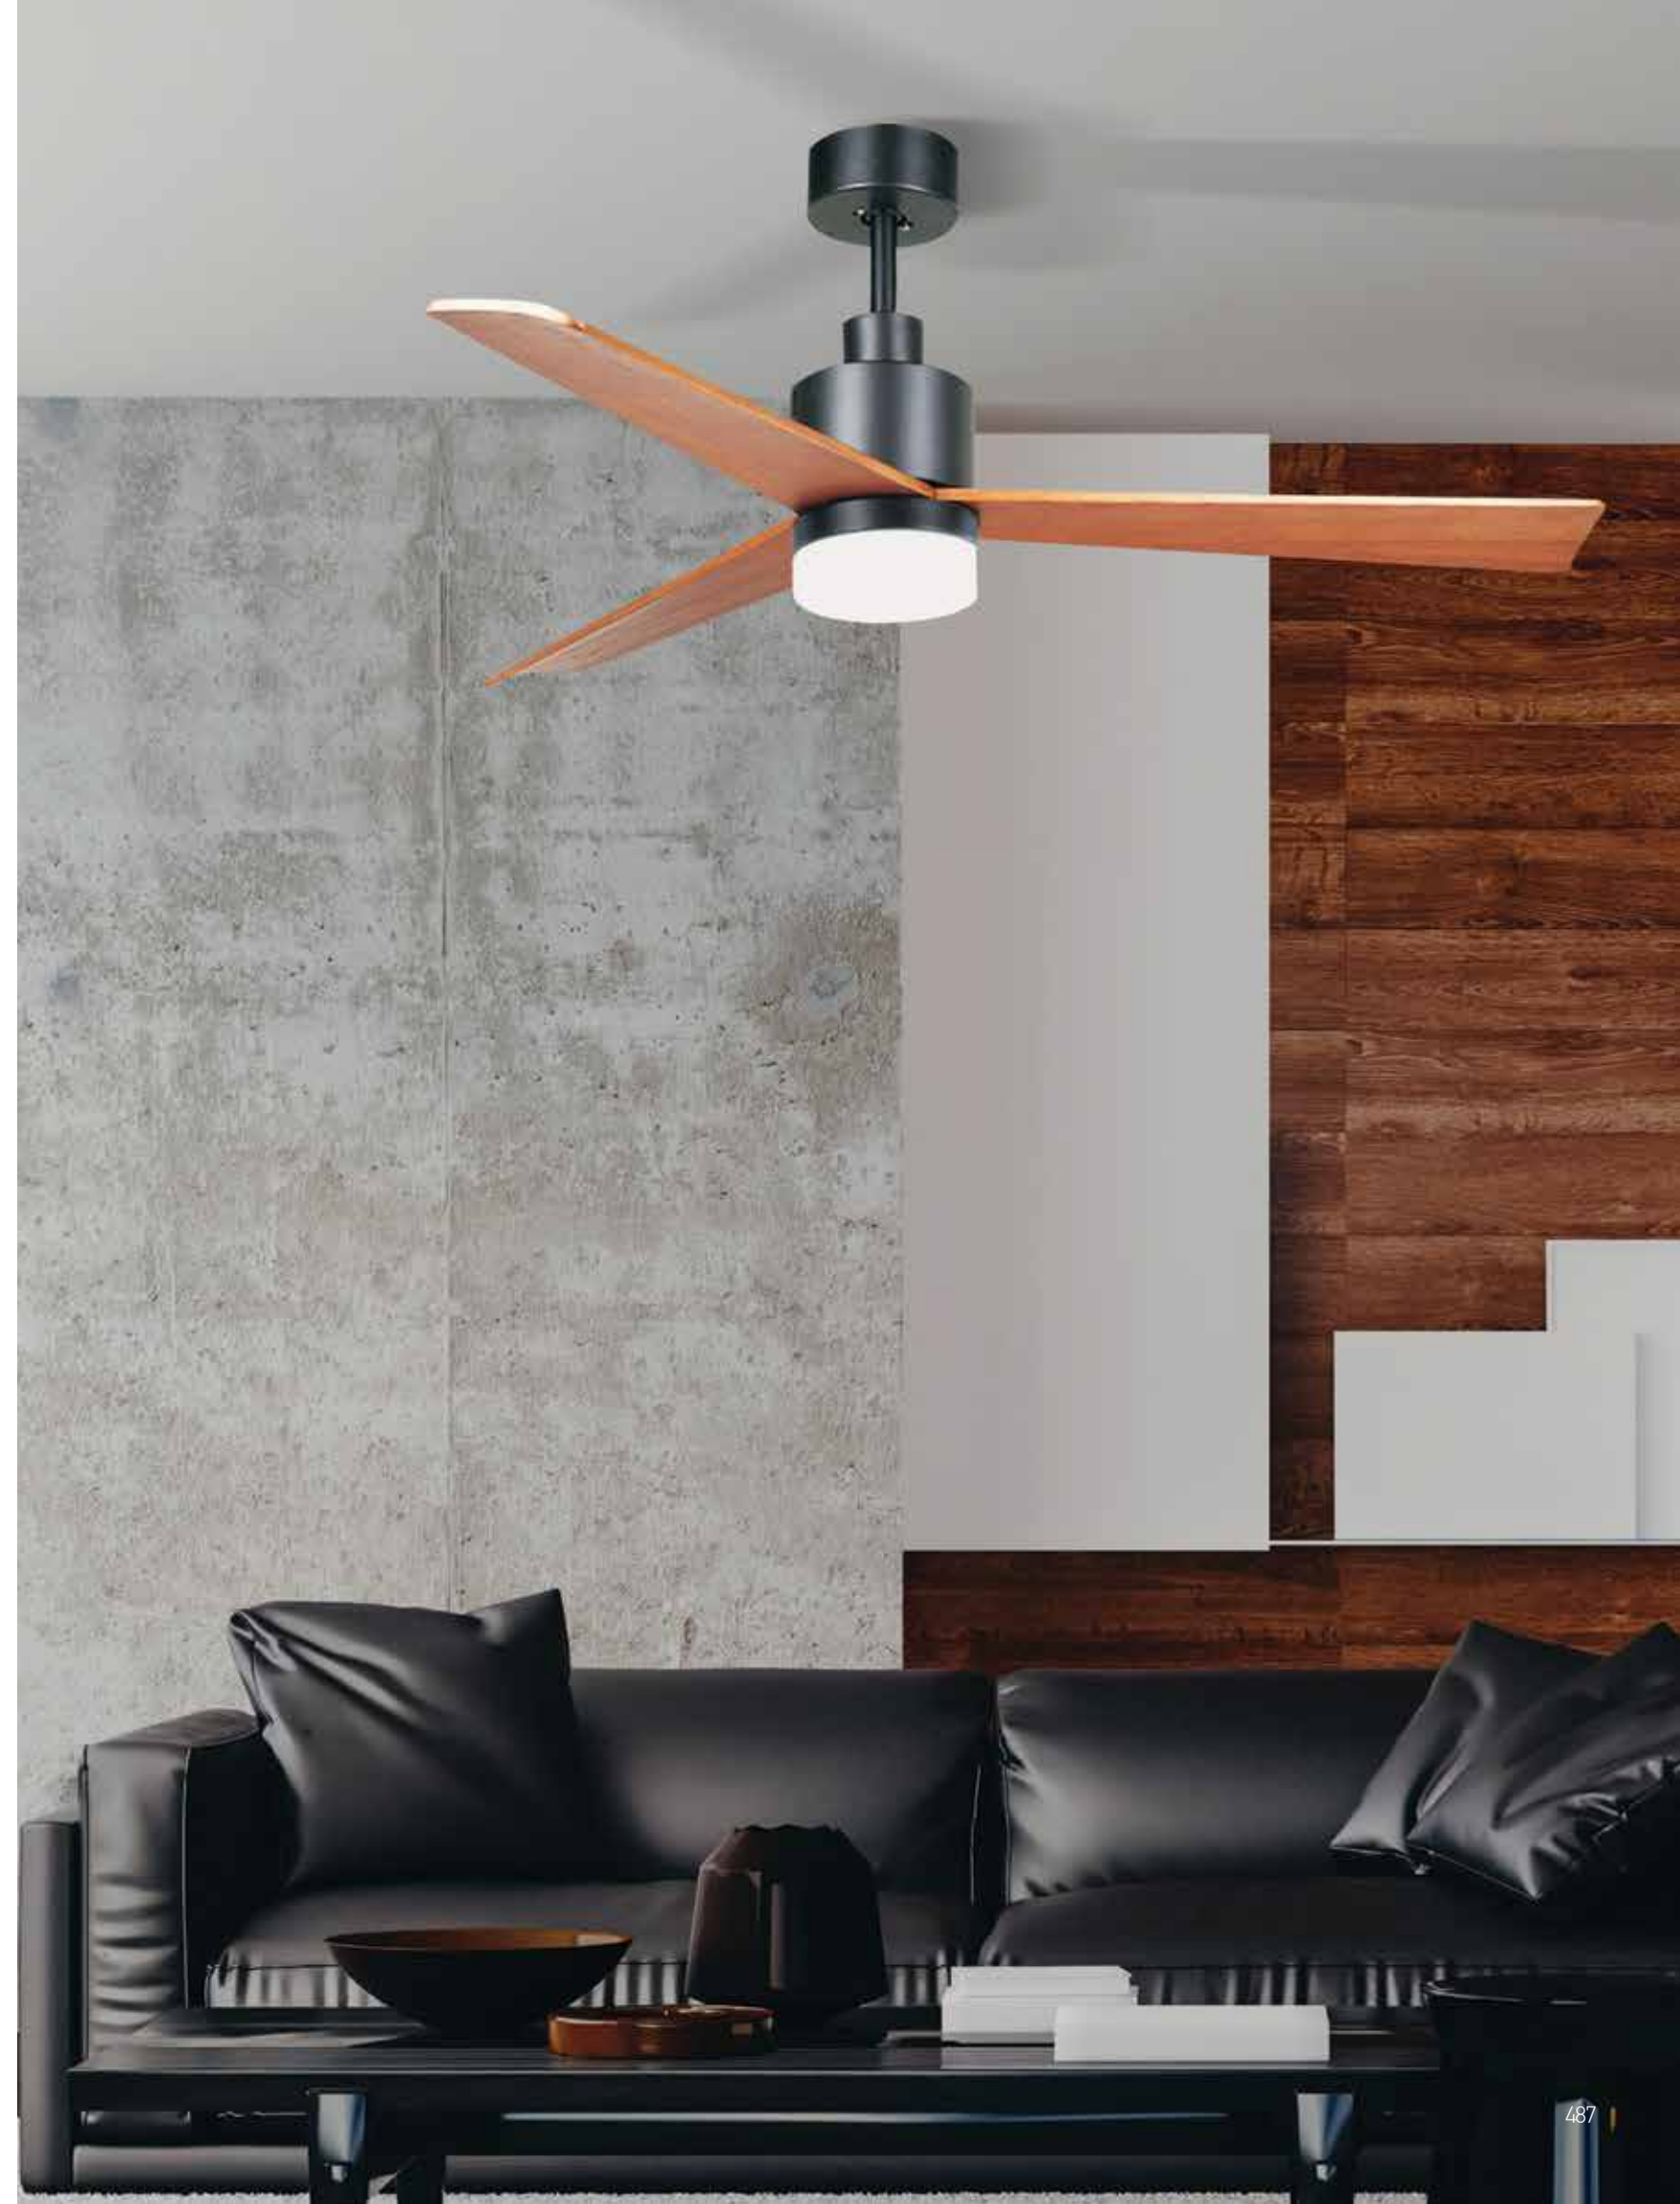

Indoor Ceiling Fans

Led Light Source Without Light
Input 220-240V, 50/60Hz
dB 23
Dimensions 52" Ø: 132cm H: 32.5-45cm
Air Flow 175.3m³ min
Night Mode Time Setting 1h / 2h / 4h / 8h
Material Metal - Wood
Special Feature 2 Down Rods 12.5-25cm
Summer Function
Motor Feature AC Motor 57W
3 Speeds
Color Black Matt - Cherry Wood Blades / **Code 19136**

Led Light Source 15W
Input 220-240V, 50/60Hz
Color Temperature 3000K, 4000K, 6000K
Lumen 1500Lm
Cri 80
dB 23
Dimensions 52" Ø: 132cm H: 37.5-50cm
Air Flow 175.3m³ min
Night Mode Time Setting 1h / 2h / 4h / 8h
Material Metal - Polycarbonate - Wood
Special Feature 2 Down Rods 12.5-25cm
Summer Function
Motor Feature AC Motor 57W
3 Speeds
Color Black Matt - Cherry Wood Blades / **Code 19135**