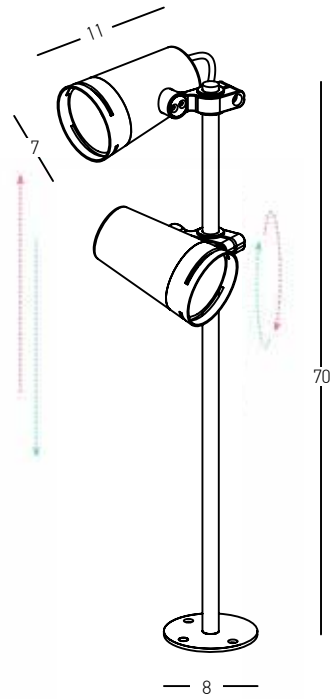

Outdoor Led Lighting | Spike Collection

Power 12W
Input 220-240V, 50/60Hz
Color Temperature 3000K
Lumen 1160Lm
Cri 93
IP 54
Dimensions L: 11cm W: 11cm H: 70cm
Base Ø: 8cm H: 0.5cm
Beam Angle 40°
Spots Ø: 5-7cm L: 11cm
Material Aluminum - Tempered Glass
Special Feature Movable - Rotational
Base Included

Color Dark Brown / Code E299