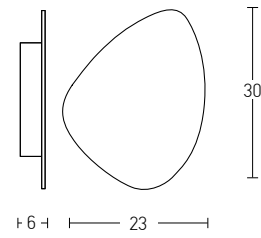

Bulb 2xG9 Led
Power MAX 7W
Input 220-240V, 50/60Hz
Dimensions L: 6cm W: 23cm H: 30cm
Material Metal - Marble
Color White Marble / **Code 18153-S**