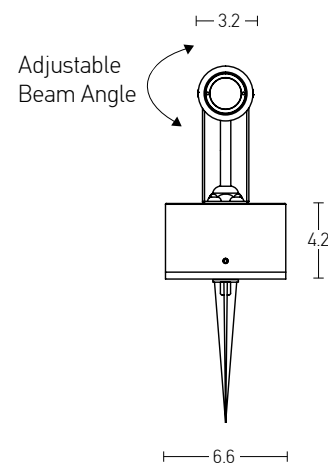

Power 2.1W
Input 220-240V, 50/60Hz
Color Temperature 2700K
Lumen 168Lm
Cri 80
IP 54
Dimensions H: 8.5cm
Base Ø: 6.6cm H: 4.2cm
Beam Angle 10°-60°
Material Aluminium - Stainless Steel
Special Feature Stick Ø: 3.2cm H: 8cm
Spike Included
Color Sandy Black / Code E177-B