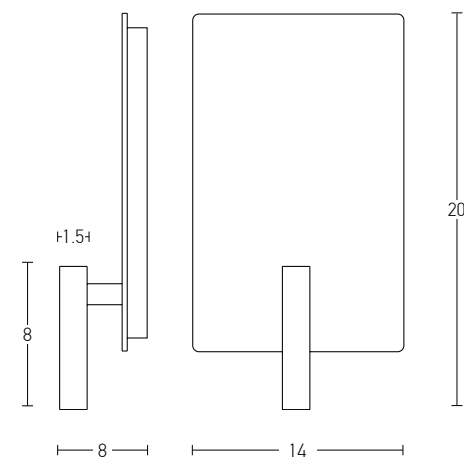

Power 3W + 5W
Input 220-240V, 50/60Hz
Color Temperature 3000K
Lumen 240+350Lm
Cri 80
Dimensions L: 8-12cm W: 14cm H: 20cm
Non Dimmable ☒
Switch 2 Switch On/Off
Material Metal - Aluminium
Special Feature Back Light
Stick Ø: 1.5cm H: 8cm
Color Black Matt / **Code H41**