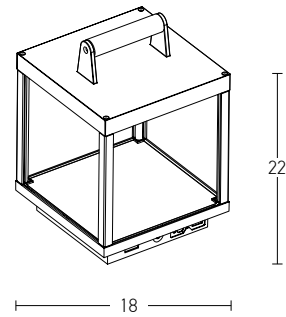

Color Black Matt / **Code E289**
Color White Matt / **Code E290**
Color Gold Matt / **Code E291**

Power	2W
Input	220-240V, 50/60Hz
Color Temperature	3000K
Lumen	70Lm
Cri	80
IP	54
Dimensions	Ø: 10.5cm H: 38cm
3 Steps Dimming	10%, 50%, 100%
Material	Aluminum - PC Difusser
Special Feature	Shade Ø: 11cm H: 11cm Portable Table Lamp USB Cable & Adaptor Included
Color	Sandy White / Code E193
Color	Sandy Black / Code E194