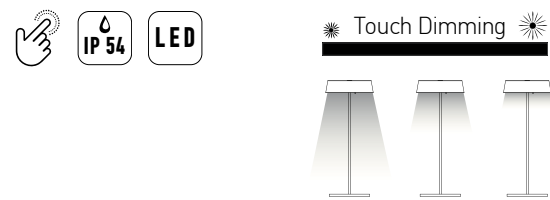

Power 2.2W
Input 220-240V, 50/60Hz
Color Temperature 3000K
Lumen 80Lm
Cri 80
IP 54
Dimensions Ø: 12cm H: 30cm
3 Steps Dimming 10%, 50%, 100%
Material Aluminum - PC Difusser
Special Feature Shade Ø: 12cm H: 5cm
Portable Table Lamp
USB Cable & Adaptor Included

Color Black Matt / **Code E289**
Color White Matt / **Code E290**
Color Gold Matt / **Code E291**