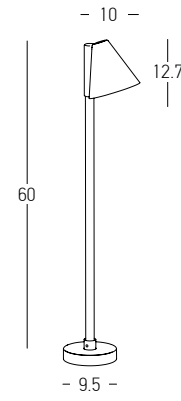

Outdoor Led Lighting | Spike Collection

Power 6W
Input 220-240V, 50/60Hz
Color Temperature 3000K
Lumen 600Lm
Cri 80
IP 65
Dimensions L: 10cm W: 10cm H: 60cm
Base Ø: 9.5cm H: 2cm
Beam Angle 40°
Material Aluminum - Tempered Glass
Special Feature Spike & Base Included
Color Graphite / **Code E283**

Bulb 1xGU10
Power MAX 20W
Input 220-240V, 50/60Hz
IP 65
Dimensions L: 10cm W: 10cm H: 60cm
Material Aluminum - Tempered Glass
Special Feature Spike Included
Recommended Base E282-SP / Not Included
Color Graphite / **Code E281**

Bulb 1xGU10
Power MAX 20W
Input 220-240V, 50/60Hz
IP 65
Dimensions L: 10cm W: 10cm H: 100cm
Material Aluminum - Tempered Glass
Special Feature Spike Included
Recommended Base E282-SP / Not Included
Color Graphite / **Code E282**

Base for E281 - E282
Dimensions Ø: 9.5cm H: 2cm
Material Aluminium
Color Graphite / **Code E282-SP**