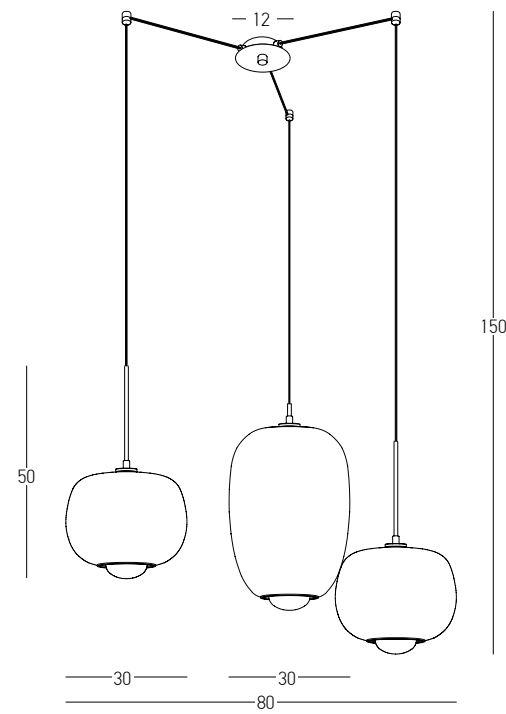

Bulb 3xG9 Led
Power MAX 7W
Input 220-240V, 50/60Hz
Dimensions Ø: 80cm H: 150cm
Base Ø: 12cm H: 3cm
Glass Ø: 30cm H: 24cm
Ø: 30cm H: 43cm
Opal Glass Ø: 10.5cm H: 13.5cm
Material Metal - Smoked Glass Outside
Opal Glass Inside
Special Feature 150cm Cable Adjustable
Color Sandy Black - Smoked Glass - Gold Matt / **Code 22148**