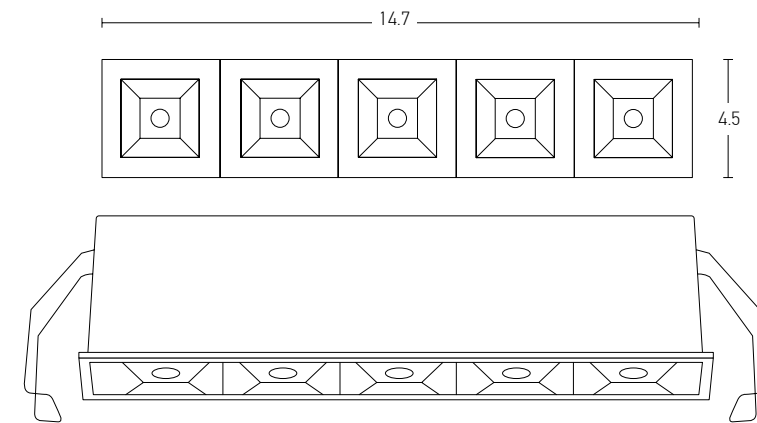

Power 11W
Input 220-240V, 50/60Hz
Color Temperature 3000K
Lumen 770Lm
Cri 90
Dimensions L: 14.7cm W: 4.5cm H: 5cm
Cutting Hole 13.5 x 3.5cm
Beam Angle 30°
Non Dimmable ☒
Material Aluminium
Depth Required 5.5cm
Driver Included (600mA)
Color Sandy White - Black / **Code S086**