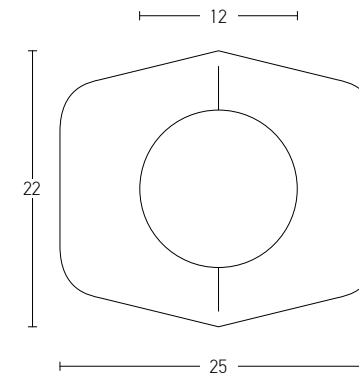

Bulb 1xG9 Led
Power MAX 7W
Input 220-240V, 50/60Hz
Dimensions L: 16cm W: 25cm H: 22cm
Material Metal - Opal Glass
Special Feature Opal Glass Ø: 12cm
Color Black Matt / **Code 20348-L**