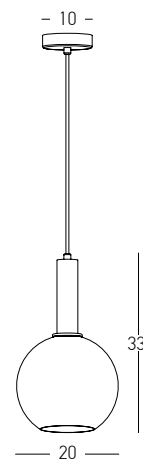

Bulb 1xE27
Power MAX 40W
Input 220-240V, 50/60Hz
Dimensions Ø: 20cm H: 33cm
Base Ø: 10cm H: 2.5cm
Glass Ø: 20cm H: 18cm
Material Metal - Opal Glass
Special Feature 150cm Fabric Cable Adjustable
Color Gold Matt / **Code 22071**