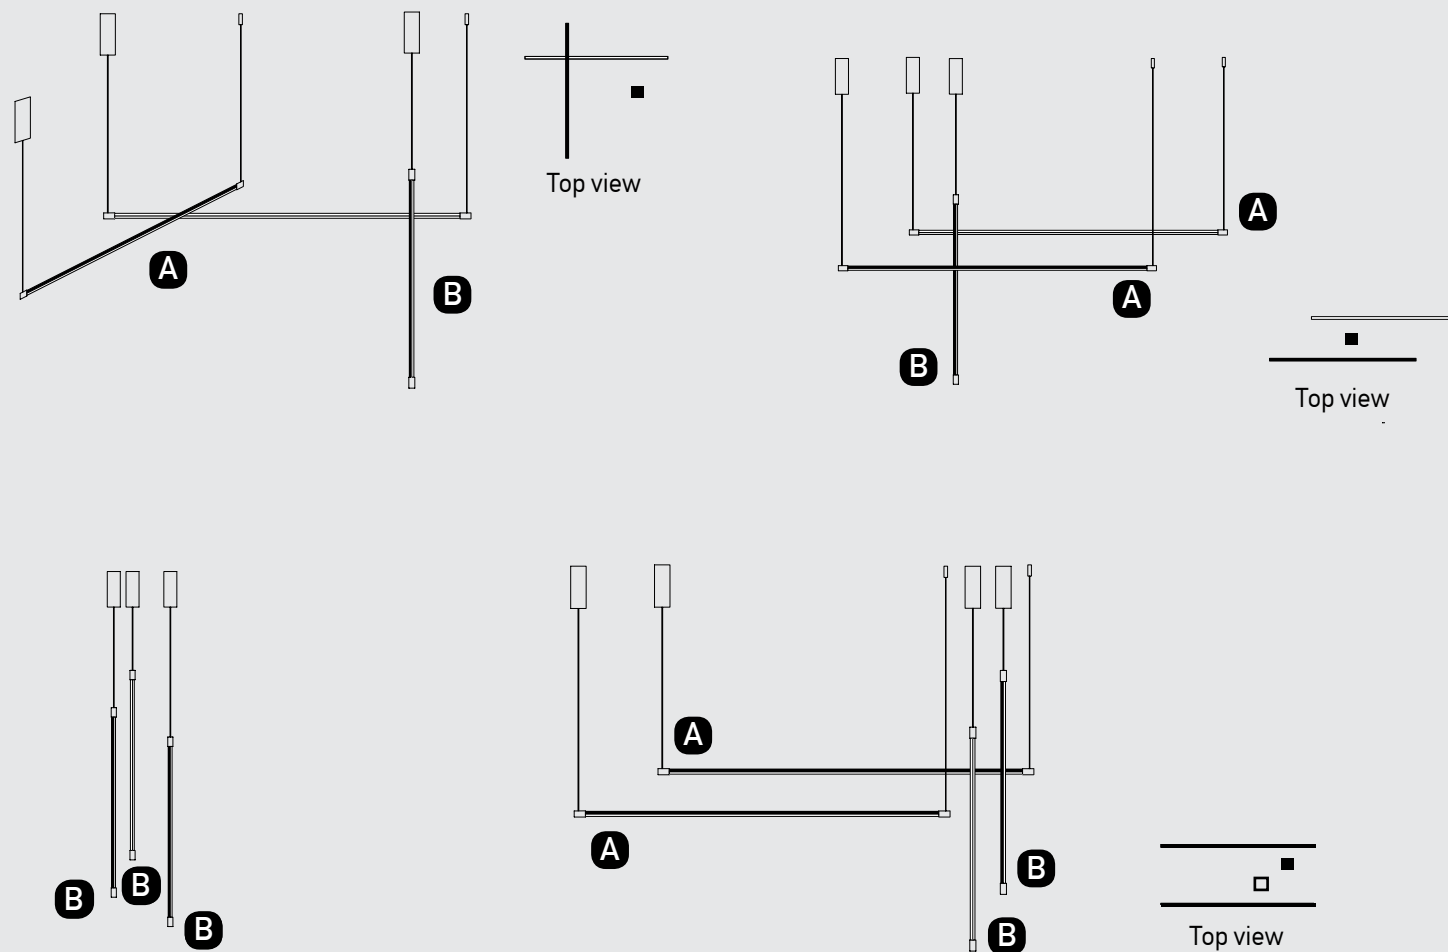

Our Suggestion

Become an artist and make your combination.
Use your imagination to create your masterpiece
with our limitless options.
Minimal design for luxury lighting

Tip Use gold or black color,
as well as different
elevations for a
grand effect.