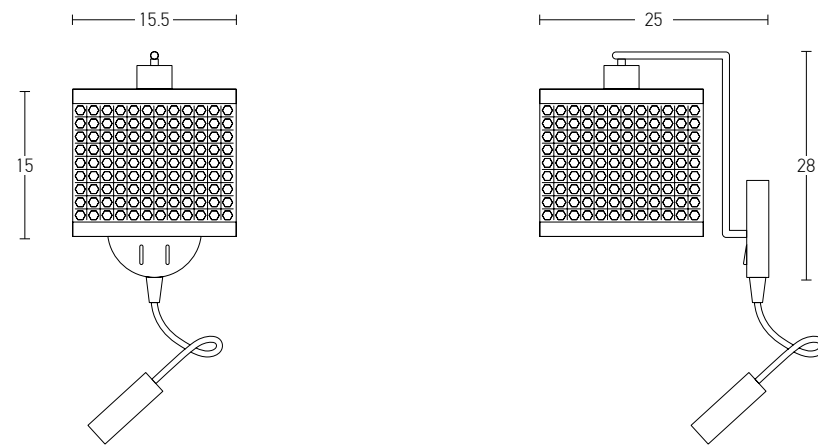

Hotel Lighting | Wall Lamps

Led 3W
Bulb 1xE27
Power MAX 40W
Input 220-240V, 50/60Hz
Color Temperature 3000K
Lumen 240Lm
Dimensions L: 25cm W: 15.5cm H: 28cm
Base Ø: 12cm H: 2.5cm
Switch 2/Switch On-Off
Material Metal - Bush
Special Feature Shade Ø: 15.5cm H: 15cm
Stick Ø: 2.8cm L: 36cm
Color Black Matt - Natural / **Code 20355**