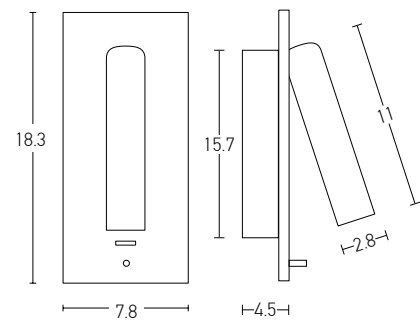

Power 3W
Input 220-240V, 50/60Hz
Color Temperature 3000K
Lumen 240Lm
Cri 80
Dimensions L: 4-12.5cm W: 7.8cm H: 18.3cm
Depth 4.5cm
Non Dimmable ☒
Switch On/Off
Material Metal - Aluminium
Cutting Hole 15.8x5.7cm
Special Feature USB Charger
Stick Ø: 2.8cm H: 11cm

Color Black Matt / **Code H65**
Color Chrome Matt / **Code H66**
Color Brushed Brass / **Code H67**