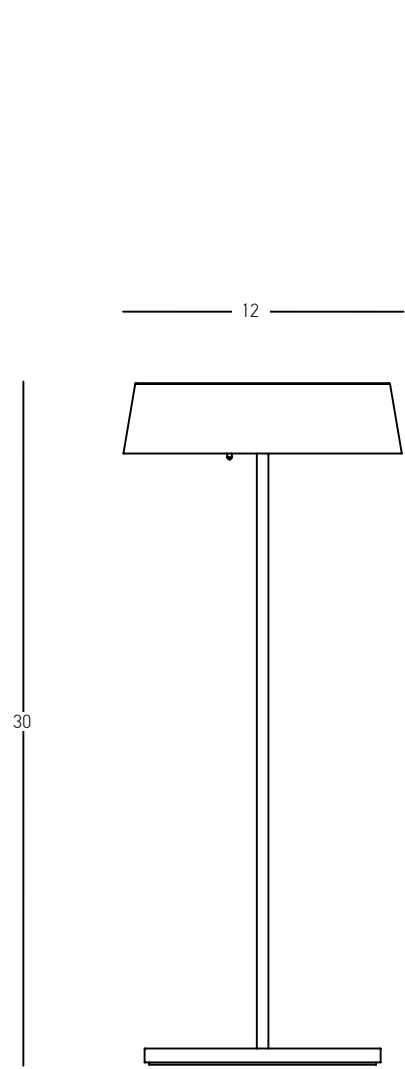

Power 2.2W
Input 220-240V, 50/60Hz
Color Temperature 3000K
Lumen 80Lm
Cri 80
IP 54
Dimensions Ø: 12cm H: 30cm
3 Steps Dimming 10%, 50%, 100%
Material Aluminum - PC Difusser
Special Feature Shade Ø: 12cm H: 5cm
Portable Table Lamp
USB Cable & Adaptor Included

Color Black Matt / **Code E289**
Color White Matt / **Code E290**
Color Gold Matt / **Code E291**