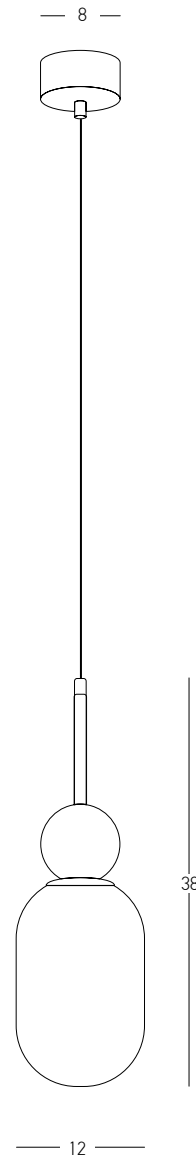

Bulb 1xE27
Power MAX 40W
Input 220-240V, 50/60Hz
Dimensions Ø: 12cm H: 38cm
Base Ø: 8cm H: 3.5cm
Material Metal - White Marble - Opal Glass
Special Feature 150cm Fabric Cable Adjustable
Color Black Matt - Gold Matt / **Code 22215**