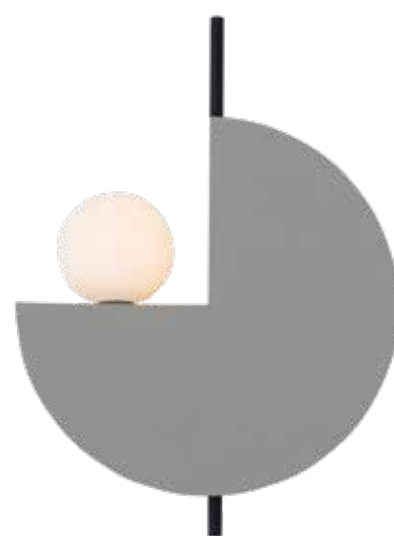

Elephant Grey
Sandy Black