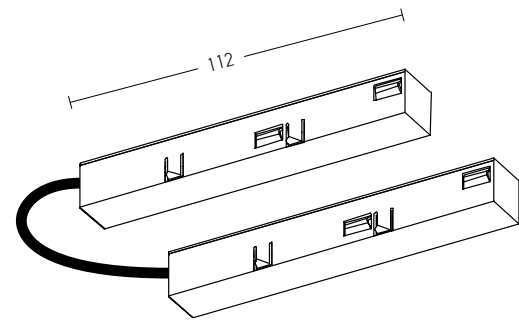

Flex Connector with Cable for 48V Magnetic Tracks
Code 20105 / Color Black
Code 20105-W / Color White