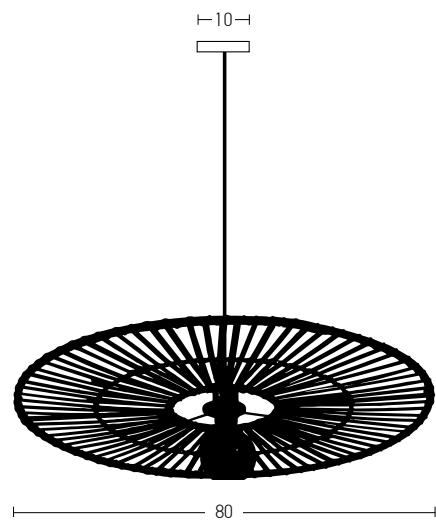

Bulb 1xE27
Power MAX 40W
Input 220-240V, 50/60Hz
Dimensions Ø: 80cm H: 1.5cm
Base Ø: 10cm H: 2cm
Material Metal - Bamboo
Special Feature 150cm Cable Adjustable
Color White - Natural Bamboo / **Code 19106**