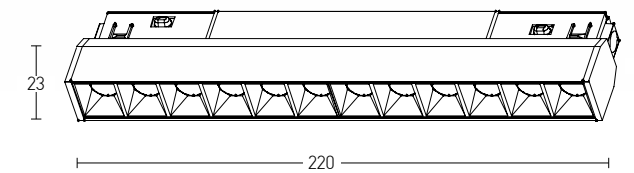

Power 8W
Input 48V
Color Temperature 3000K - 4000K
Lumen 1020Lm
Cri 80
Dimensions L: 220mm W: 23mm H: 45mm
Beam Angle 30°
DALI Dimmable ☉
Material Aluminium - Acrylic
Color 3000K Sandy Black / **Code 2091**
Color 4000K Sandy Black / **Code 2091-4B**
Color 3000K Sandy White / **Code 2091-3W**
OSRAM

Power 8W
Input 48V
Color Temperature 3000K
Lumen 1020Lm
Cri 80
Dimensions L: 220mm W: 23mm H: 45mm
Beam Angle 30°
Non Dimmable ☒
Material Aluminium - Acrylic
Color Sandy Black / **Code 2090**
OSRAM