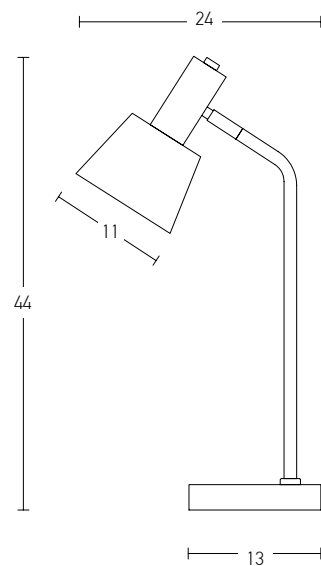

Bulb 1xE14
Power MAX 25W
Input 220-240V, 50/60Hz
Dimensions L: 18cm W: 11cm H: 18cm
Base Ø: 12cm H: 2cm
Material Metal - Aluminium
Color White Matt - Gold Matt / **Code 20218**
Grey Matt - Gold Matt / **Code 20219**

Bulb 1xE14
Power MAX 25W
Input 220-240V, 50/60Hz
Dimensions L: 24cm H: 44cm
Base Ø: 13cm H: 2.5cm
Material Metal - Aluminium
Special Feature 150cm Cable Available
Color White Matt - Gold Matt / **Code 20221**
Grey Matt - Gold Matt / **Code 20220**