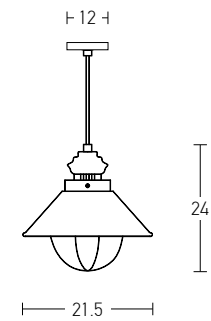

Bulb 1xE27
Power MAX 40W
Input 220-240V, 50/60Hz
Dimensions Ø: 21.5cm H: 24cm
Base Ø: 12cm H: 2.5cm
Material Metal - Aluminium
Special Feature 150cm Cable Adjustable
Color Black Matt - Copper / **Code 180100**