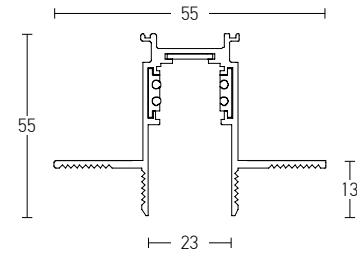

48
VOLT
CURVED
MAGNETIC
SYSTEM

SURFACE Curved Track

Dimensions Ø: 600mm
L: 628mm
Material Aluminum
Color Sandy Black
Code 22090

TRIMLESS Curved Track

Dimensions Ø: 600mm
L: 628mm
Material Aluminum
Color Sandy Black
Code 22091