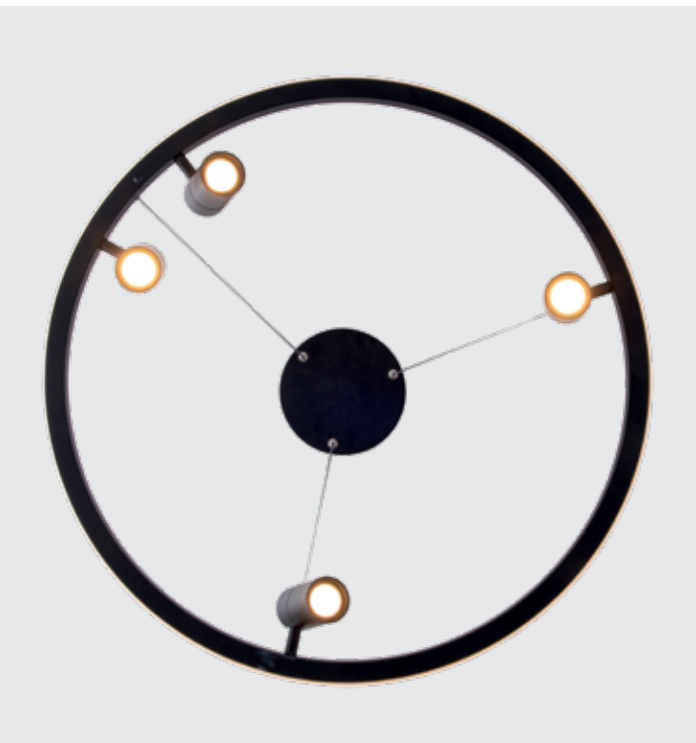

Power 39W + 4x5W
Input 220-240V, 50/60Hz
Color Temperature 3000K
Lumen 6400Lm
Cri 80
Dimensions Ø: 79cm H: 200cm
Base Ø: 18cm H: 3.5cm
Spots Dimensions Ø: 4.5cm H: 8cm
Dimmable Triac ☐
Material Metal - Aluminum - Silicon
Special Feature 200cm Cable Adjustable
Movable Spots
Profile 2x2cm
Color Black Matt / **Code 22013**