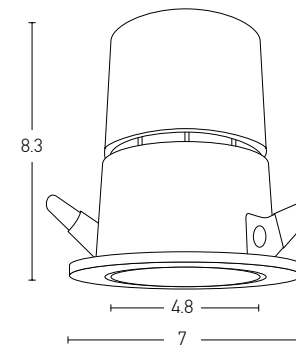

Power 7W
Input 10V / 700mA
Color Temperature 3000K
Lumen 520Lm
Cri 90
Dimensions Ø: 9.1cm H: 9cm
Cutting Hole Ø: 8.2cm
Beam Angle 36°
Material Aluminium
Depth Required JT: 9cm
Required Driver LSCW700P for 1 Fixture
Special Feature Movable
Stick Ø: 4cm

Color Sandy White - Black / **Code Z11107-W**
Color Sandy Black - Gold / **Code Z11107-B**