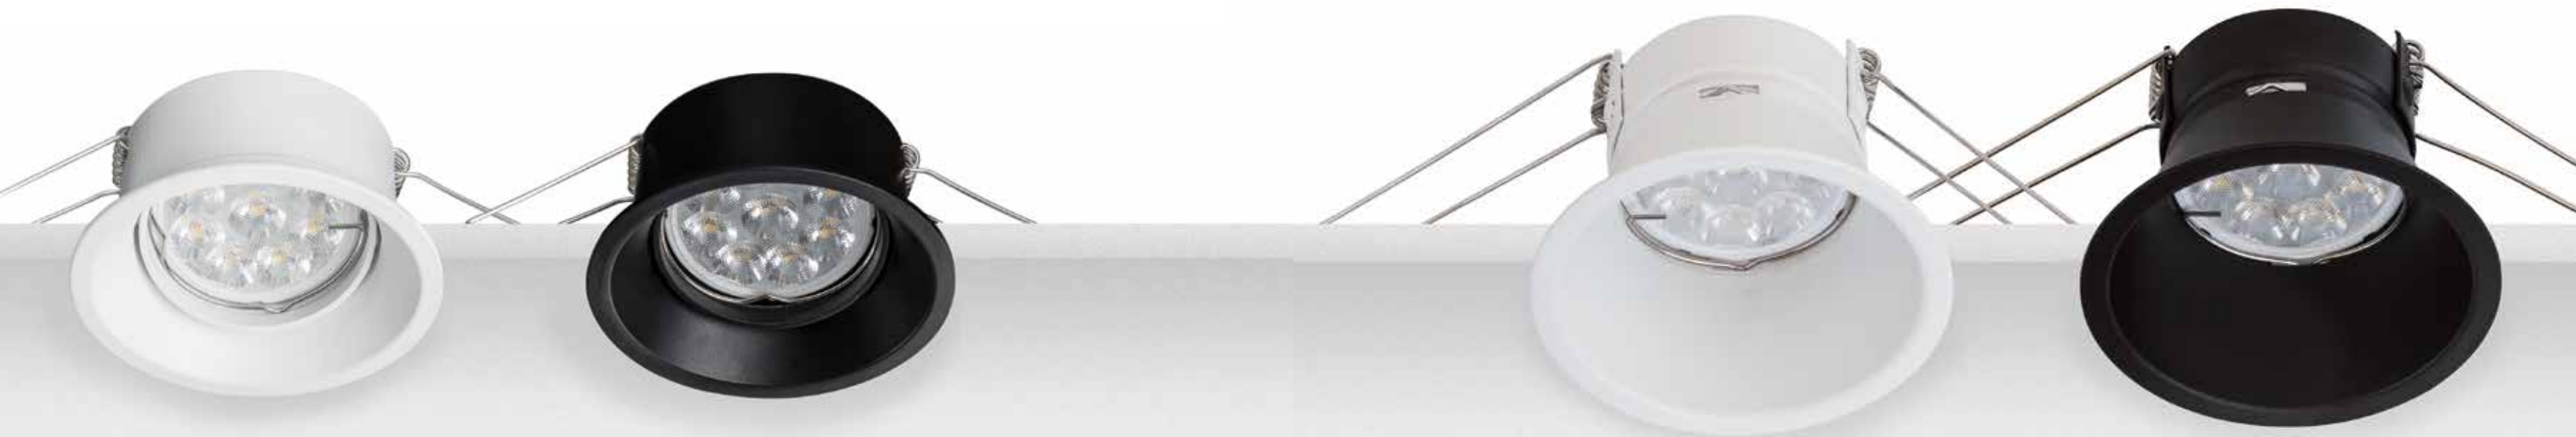

Bulb 1xGU10
Power MAX 50W
Input 220-240V, 50/60Hz
Dimensions Ø: 8.6cm H: 4cm
Cutting Hole Ø: 7.5cm
Material Aluminium
Depth Required JT: 9cm
Special Feature GU10 Lampholder Included Movable
Color White / **Code S012**

Bulb 1xGU10
Power MAX 50W
Input 220-240V, 50/60Hz
Dimensions Ø: 8.6cm H: 4cm
Cutting Hole Ø: 7.5cm
Material Aluminium
Depth Required JT: 9cm
Special Feature GU10 Lampholder Included Movable
Color Black / **Code S011**

Bulb 1xGU10
Power MAX 50W
Input 220-240V, 50/60Hz
Dimensions Ø: 8.3cm H: 5.5cm
Cutting Hole Ø: 7.5cm
Material Aluminium
Depth Required JT: 10.5cm
Special Feature GU10 Lampholder Included
Color Black / **Code S007**
Color White / **Code S008**