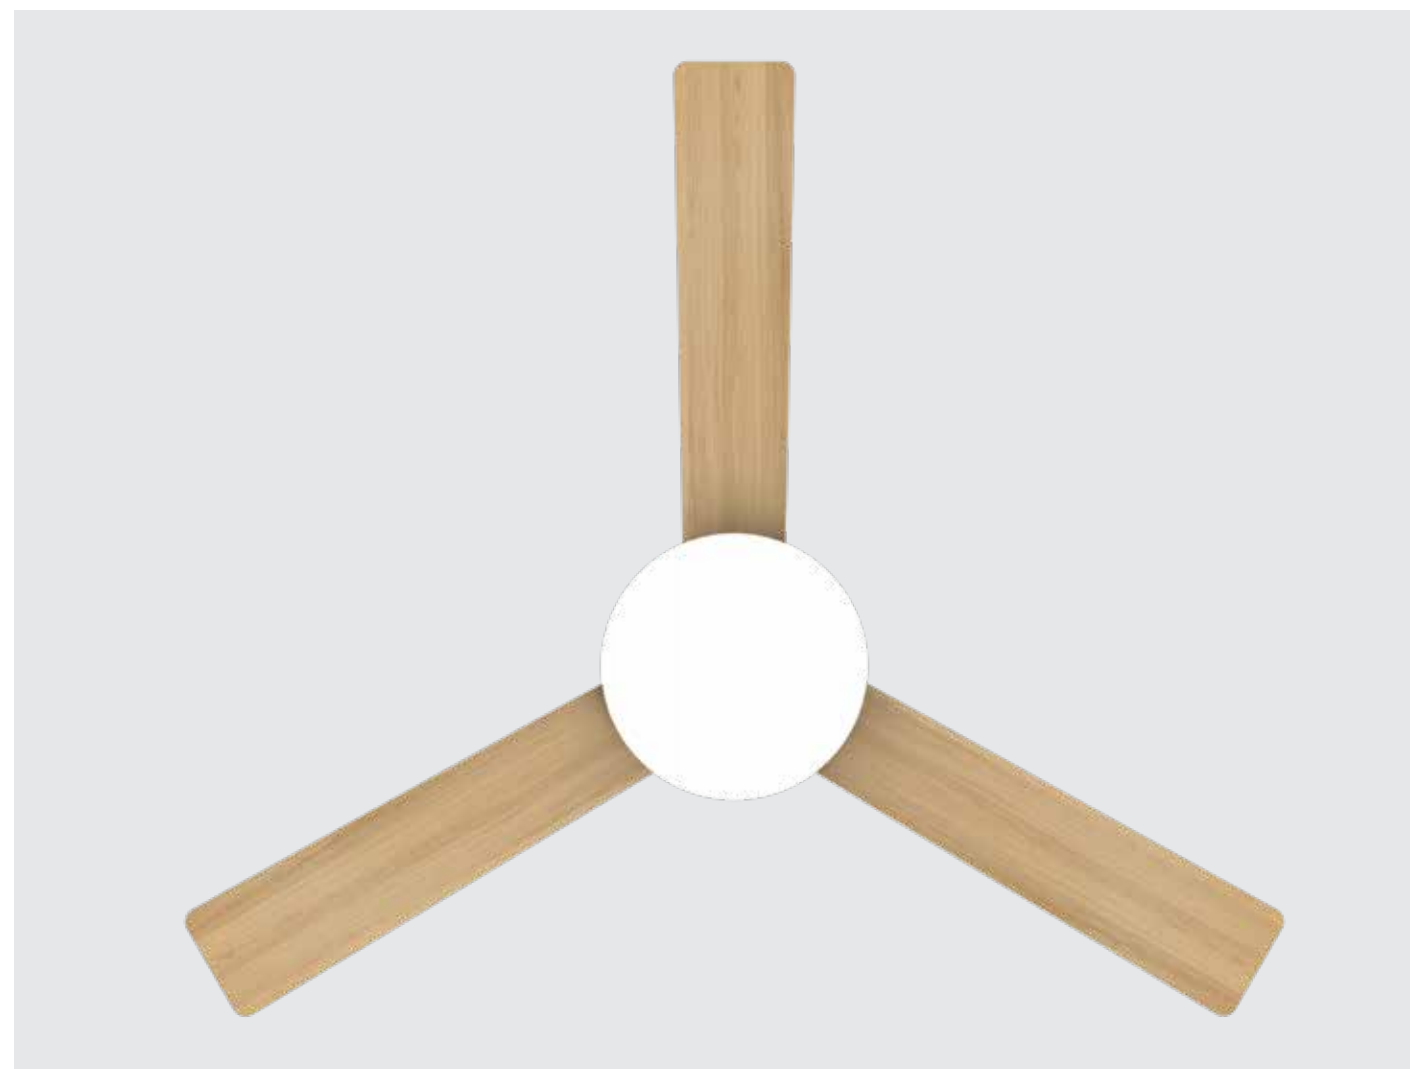

STEP 1 SIZE / DIMENSIONS

STEP 2 LIGHT

STEP 3 DESIGN / CONCEPT

WHY CHOOSE A ZAMBELIS FAN

MOTOR DC ADVANTAGES

Indoor Ceiling Fans

- Led Light Source 22W
- Input 220-240V, 50/60Hz
- Color Temperature 3000K, 4000K, 6000K
- Lumen 2200Lm
- Cri 80
- dB 20
- Dimensions 52" Ø: 132cm H: 53cm
- Air Flow 163m³ min
- Night Mode Time Setting 1h / 4h / 8h
- Material Metal - Polycarbonate - Plywood (MDF)
- Special Feature 2 Down Rods 12.5-25cm
Summer & Winter Function
- Motor Feature DC Motor 40W
6 Speeds
- Color Double Face Brown - Brown Wood Blades
Brown - Natural Wood Blades / **Code 22083**