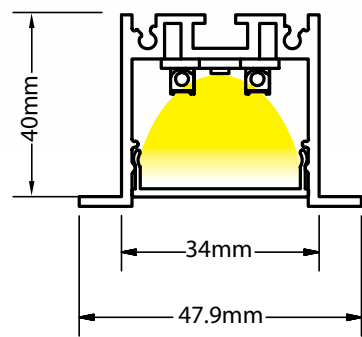

Fill in your code using the following items from the table.

Recessed Profile					
Code	Length	Driver	Kelvin	Set	Body Color
34	58 = 58cm	O = ON/OFF	3 = 3000K	E = HE	W = Sandy White
34	86 = 86cm	D = Dali	4 = 4000K	O = HO	B = Sandy Black
34	114 = 114cm				
34	142 = 142cm				
34	170 = 170cm				
34	198 = 198cm				
34	226 = 226cm				
34	254 = 254cm				
34	282 = 282cm				
34	310 = 310cm				
34	338 = 338cm				

Guide to Create your Code by Choosing : 34 - Length - Driver - Kelvin - Set - Body Color