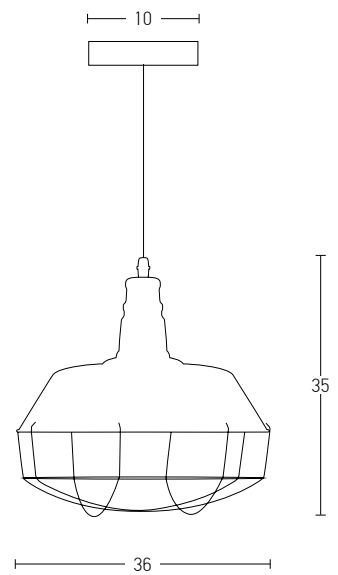

Bulb 1xE27
Power MAX 40W
Input 220-240V, 50/60Hz
Dimensions Ø: 36cm H: 35cm
Base Ø: 10cm H: 2cm
Material Metal - Alumunium
Special Feature 150cm Cable Adjustable
Color Black Matt - White / **Code 1548**