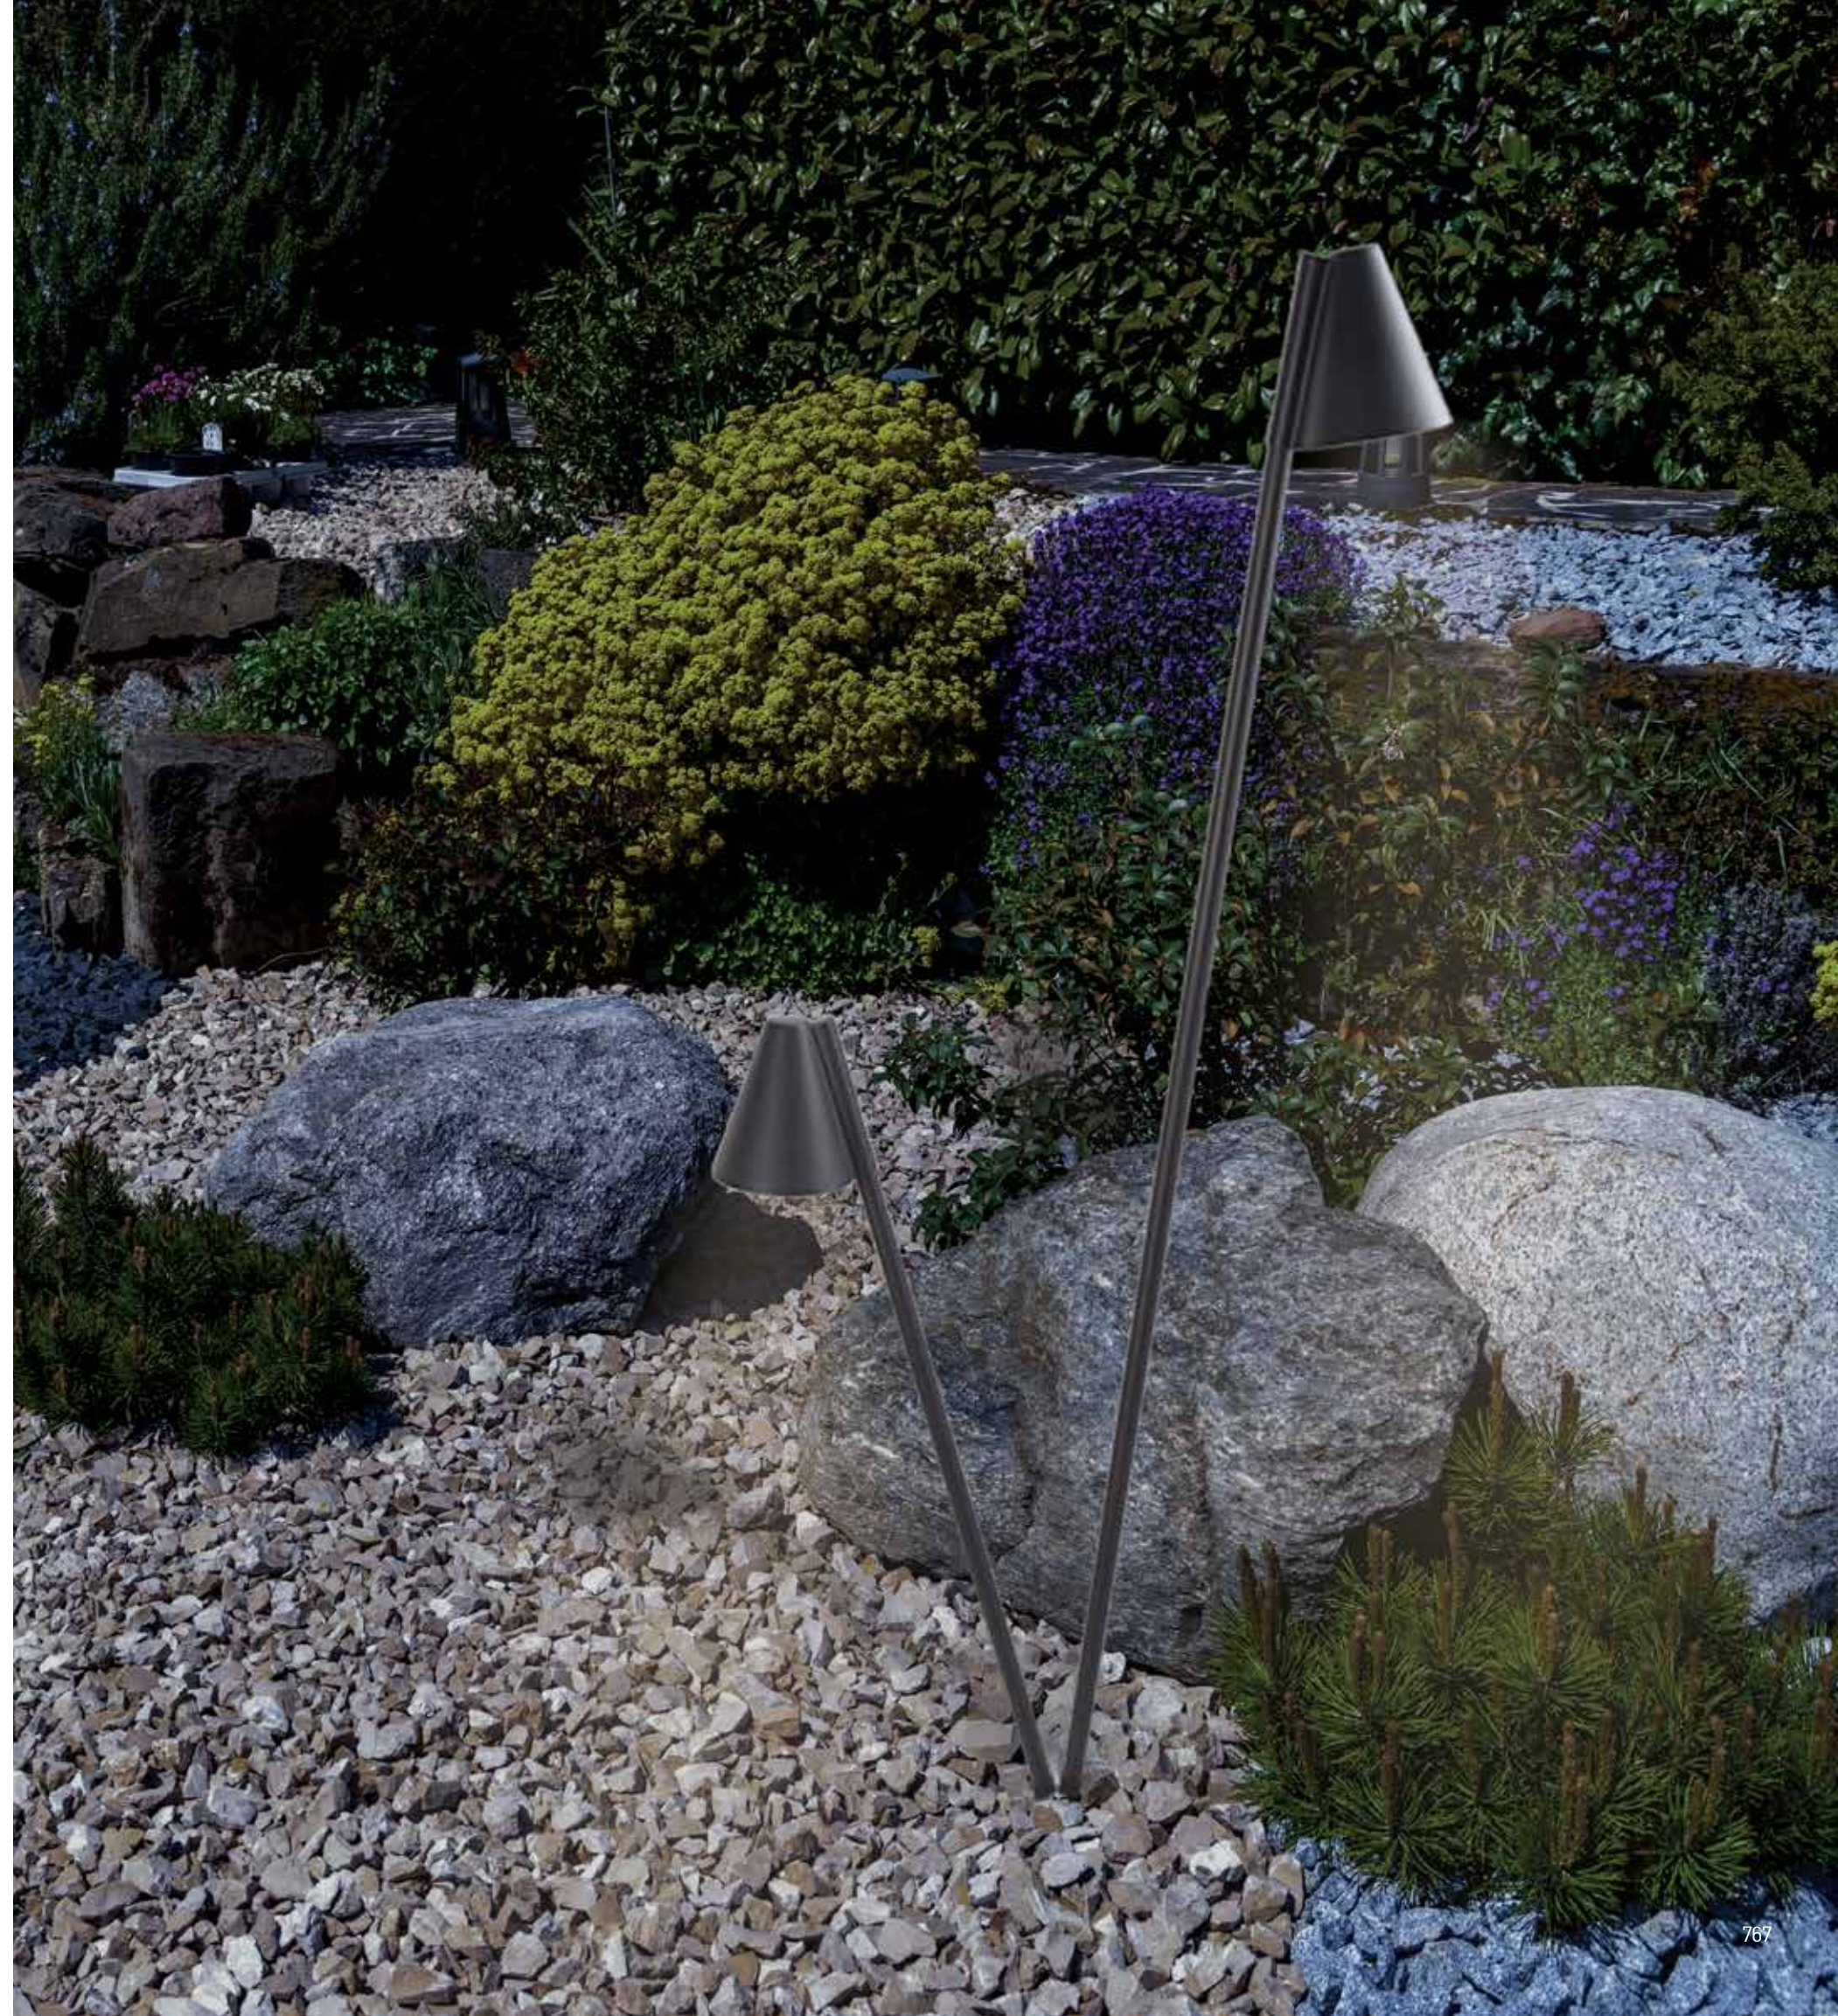

Base for E281 - E282
Dimensions Ø: 9.5cm H: 2cm
Material Aluminium
Color Graphite / **Code E282-SP**