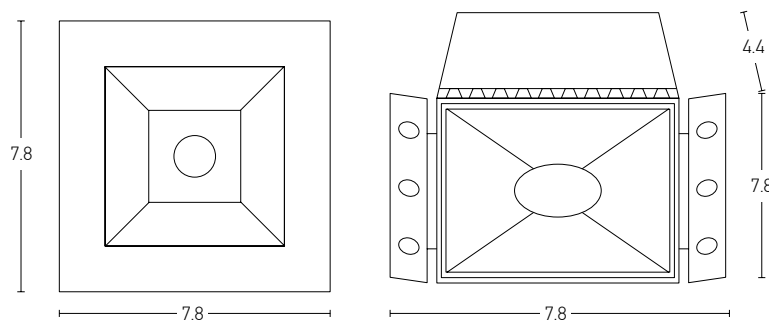

Down Light
Dimensions
Cutting Hole
Material
Depth Required
Color
Color

L: 7.8cm W: 7.8cm H: 4.4cm
7.8 x 7.8cm
Aluminium
10cm
Sandy White - Black Reflector / **Code S091**
Sandy White - White Reflector/ **Code S090**