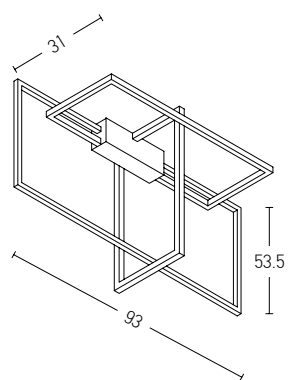

Power 60W
Input 220-240V, 50/60Hz
Color Temperature 3000K
Lumen 4800Lm
Cri 80
Dimensions L: 93cm W: 31cm H: 53.5cm
Base L: 28cm W: 5cm H: 9.2cm
Dimmable Triac
Material Aluminium - Acrylic
Special Feature Profile 2x1.5cm
Color Sandy Black / **Code 2079**
Color Sandy White / **Code 2078**
Color Gold Matt / **Code 2080**