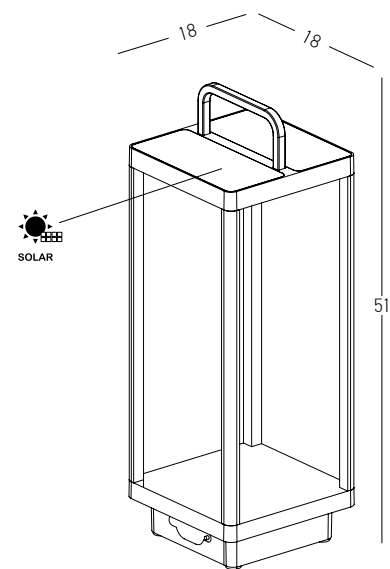

Power 2W
Input 220-240V, 50/60Hz
Color Temperature 3000K
Lumen 300Lm
Cri 80
IP 65
Dimensions L: 15.6cm W: 14.5cm H: 24cm
Material Aluminum - PC Diffuser
Special Feature Solar Panel
3 Different Ways of Lighting
Sense Distance 3 - 5m

Color Graphite / **Code E295**