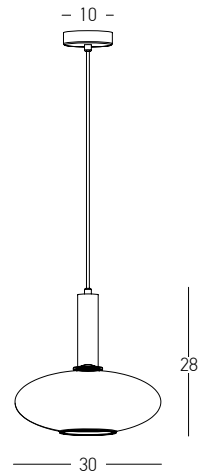

Bulb	1xE27
Power	MAX 40W
Input	220-240V, 50/60Hz
Dimensions	Ø: 25.5cm H: 26.5cm
Base	Ø: 10cm H: 2.5cm
Material	Metal - Aluminum - Dimple Glass Outside Opal Glass Inside
Special Feature	150cm Fabric Cable Adjustable
Color	Sandy Black - Green Glass / Code 22033
Color	Sandy Black - Blue Glass / Code 22034
Color	Sandy Black - Smoked Glass / Code 22035

Bulb 1xE27
 Power MAX 40W
 Input 220-240V, 50/60Hz
 Dimensions Ø: 15cm H: 45cm
 Base Ø: 10cm H: 2.5cm
 Glass Ø: 15cm H: 28cm
 Material Metal - Opal Glass
 Special Feature 150cm Fabric Cable Adjustable
 Color Gold Matt / **Code 22070**

Bulb 1xE27
 Power MAX 40W
 Input 220-240V, 50/60Hz
 Dimensions Ø: 20cm H: 33cm
 Base Ø: 10cm H: 2.5cm
 Glass Ø: 20cm H: 18cm
 Material Metal - Opal Glass
 Special Feature 150cm Fabric Cable Adjustable
 Color Gold Matt / **Code 22071**