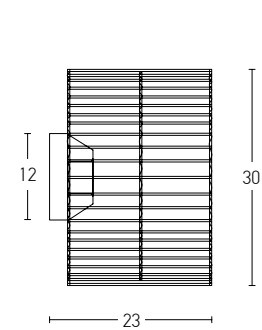

Bulb
Power
Input
Dimensions
Base
Material
Color

1xE27
MAX 40W
220-240V, 50/60Hz
Ø: 30cm L: 23cm
Ø: 12cm H: 3cm
Metal - Rattan
Black / **Code 20240**