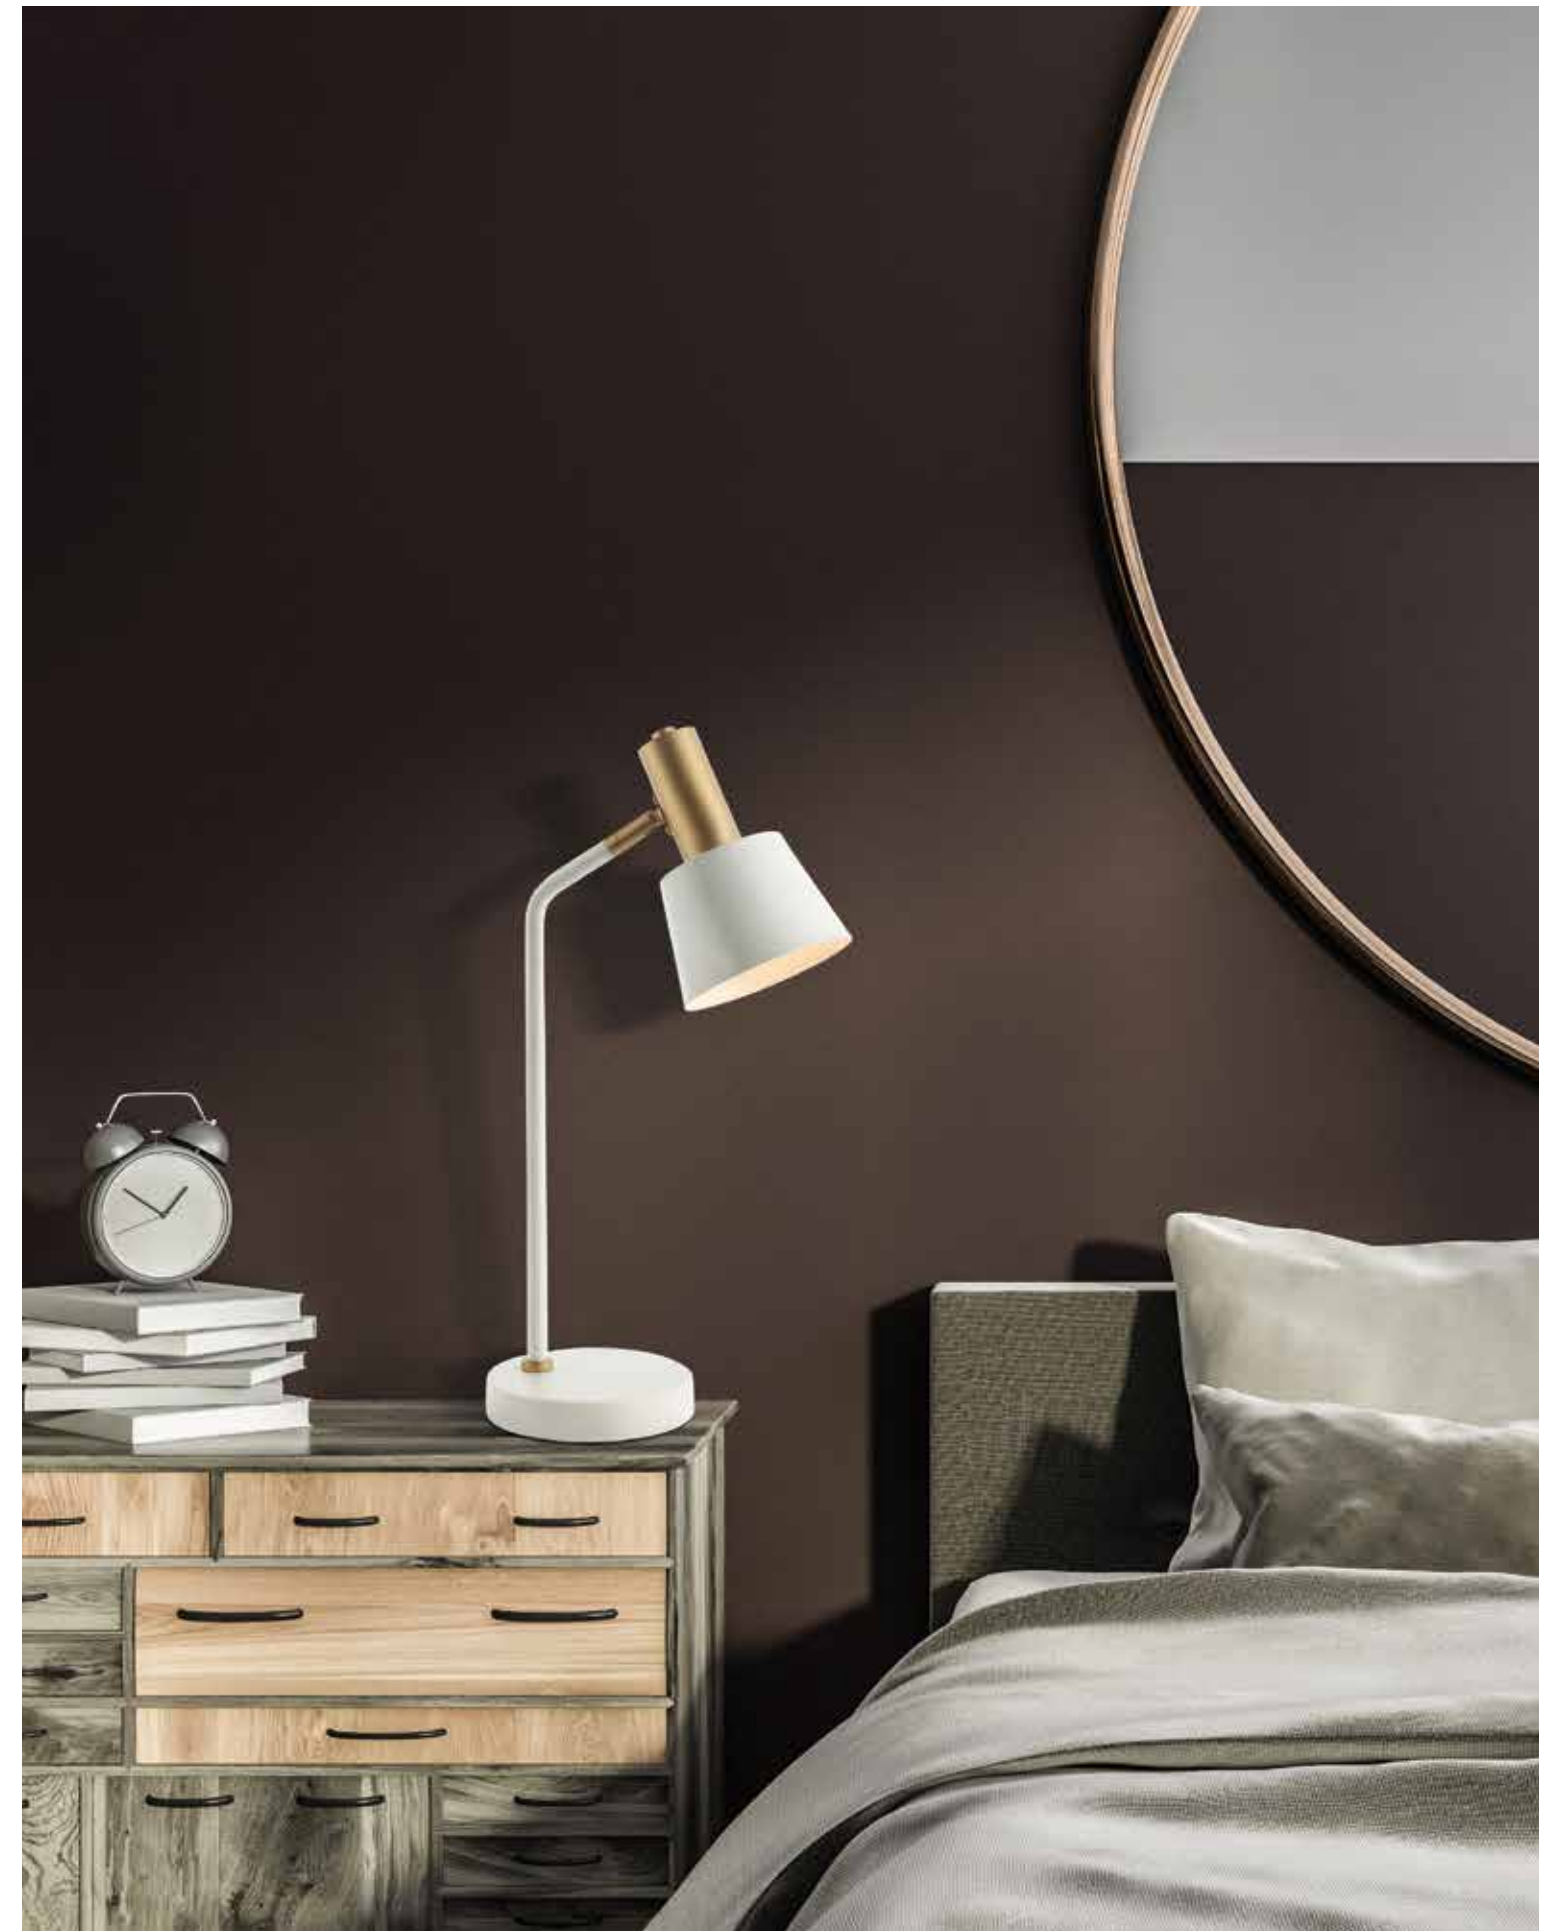

Bulb 1xE14
Power MAX 25W
Input 220-240V, 50/60Hz
Dimensions L: 18cm W: 11cm H: 18cm
Base Ø: 12cm H: 2cm
Material Metal - Aluminium
Color White Matt - Gold Matt / **Code 20218**
Grey Matt - Gold Matt / **Code 20219**

Bulb 1xE14
Power MAX 25W
Input 220-240V, 50/60Hz
Dimensions L: 24cm H: 44cm
Base Ø: 13cm H: 2.5cm
Material Metal - Aluminium
Special Feature 150cm Cable Available
Color White Matt - Gold Matt / **Code 20221**
Grey Matt - Gold Matt / **Code 20220**