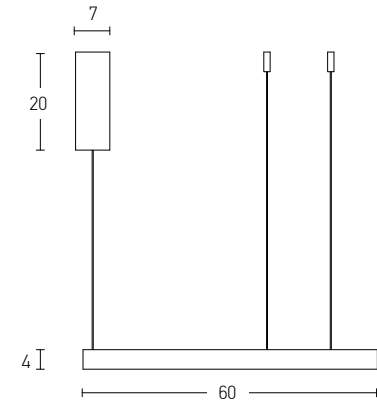

Model Finishing

Brushed Gold Matt

Brushed Coffee

Sandy White

Sandy Black

Indoor Led Lighting

Power 25W
 Input 220-240V, 50/60Hz
 Color Temperature 3000K
 Lumen 2000Lm
 Cri 80
 Dimensions Ø: 40cm H: 4cm
 Base Ø: 7cm H: 20cm
 Dimmable Triac
 Material Aluminium - Acrylic
 Special Feature 210cm Cable Adjustable
 Profile 4x2cm
 Color Brushed Gold Matt / **Code 2005**