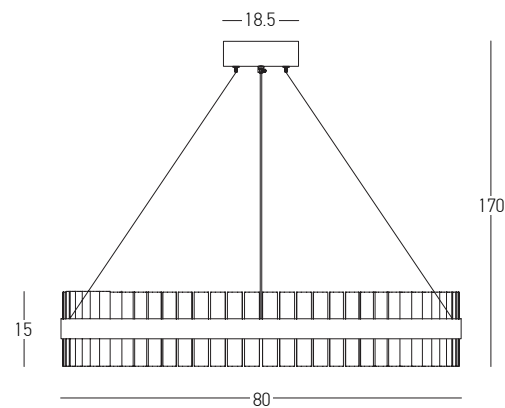

Power 56W
Input 220-240V, 50/60Hz
Color Temperature 3000K
Lumen 7220Lm
Cri 80
Dimensions Ø: 60cm H: 170cm
Base Ø: 18.5cm H: 5cm
Dimmable Triac ☐
Material Stainless Steel - Clear Glass
Special Feature 150cm Cable Adjustable
Profile 3.5x4cm
Color Gold Matt / **Code 22039**