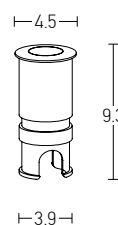

Power 3W
Input 24V
Color Temperature 3000K
Lumen 240Lm
Cri 80
IP 65
IK 8
Dimensions Ø: 4.5cm H: 9.3cm
Material Aluminium - Stainless Steel- PC Diffuser
Depth Required 11: 12cm
Recessed Mounting Box Included
Recommended Driver D-8-24 (Not Included)
Color Aluminium / **Code E178**