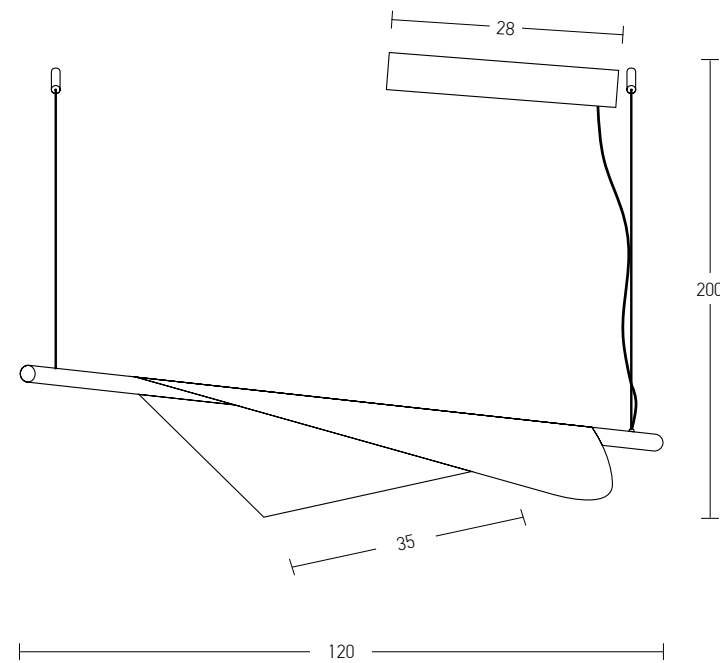

Power 18W
Input 220-240V, 50/60Hz
Color Temperature 3000K
Lumen 1620Lm
Cri 90
Dimensions L: 120cm W: 35cm H: 25cm
Base L: 28cm W: 5cm H: 7.8cm
Non Dimmable ☒
Material Metal - Aluminium - Diffuser
Special Feature 200cm Cable Adjustable
Profile Ø: 2.4cm
Color Sandy Black - Painted Bronze / **Code 22229**