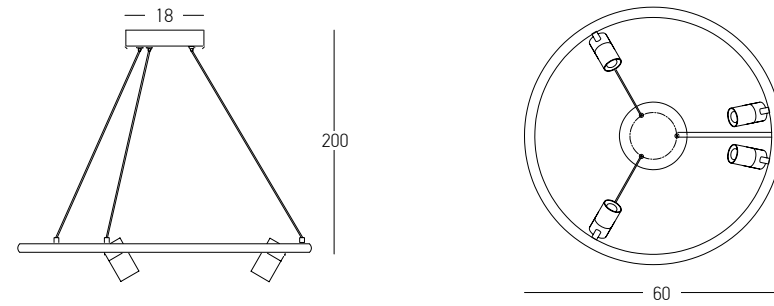

Power 27W + 4x5W
Input 220-240V, 50/60Hz
Color Temperature 3000K
Lumen 5000Lm
Cri 80
Dimensions Ø: 60cm H: 200cm
Base Ø: 18cm H: 3.5cm
Spots Dimensions Ø: 4.5cm H: 8cm
Dimmable Triac ☐
Material Metal - Aluminum - Silicon
Special Feature 200cm Cable Adjustable
Movable Spots
Profile 2x2cm
Color Black Matt / **Code 22012**