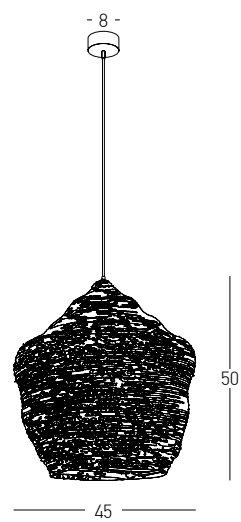

Bulb 1xE27 Led
Power MAX 20W
Input 220-240V, 50/60Hz
Dimensions Ø: 45cm H: 50cm
Base Ø: 8cm H: 3.5cm
Material Metal - Braided Wheat
Special Feature 200cm Black Fabric Cable Adjustable
Color Natural - Sandy Black / **Code 22161**

Bulb 1xE27 Led
Power MAX 20W
Input 220-240V, 50/60Hz
Dimensions Ø: 40cm H: 50cm
Base Ø: 8cm H: 3.5cm
Material Metal - Braided Wheat
Special Feature 200cm Black Fabric Cable Adjustable
Color Natural - Sandy Black / **Code 22162**

Bulb 1xE27 Led
Power MAX 20W
Input 220-240V, 50/60Hz
Dimensions Ø: 108cm H: 35cm
Base Ø: 8cm H: 3.5cm
Material Metal - Braided Wheat
Special Feature 200cm Black Fabric Cable Adjustable
Color Natural - Sandy Black / **Code 22169**