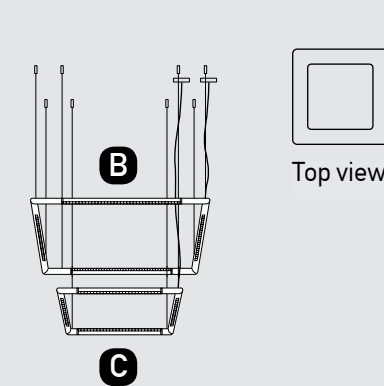

A

B

C

Our Suggestion

Become an artist and make your combination
 Use your imagination to create your masterpiece with our limitless options.

Power 49W
 Input 220-240V, 50/60Hz
 Color Temperature 3000K
 Lumen 3920Lm
 Cri 80
 Dimensions L: 90cm W: 50cm H: 90cm
 Base Ø: 20cm H: 6cm
 Dimmable Triac
 Material Aluminium - Silicon
 Special Feature Profile Ø: 2cm L: 42cm
 Movable Profile
 Color Sandy Black - Gold Matt / **Code 2070**
 Color Gold Matt / **Code 2071**