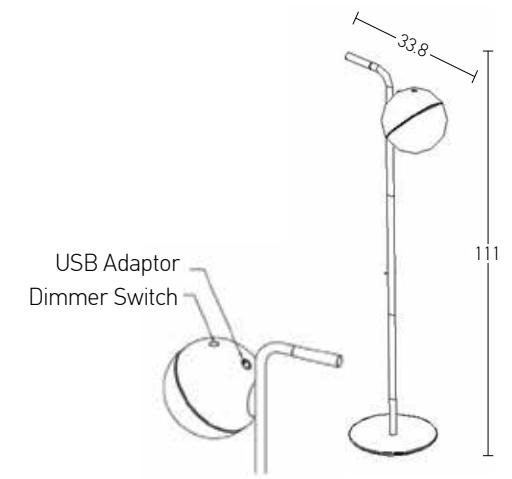

Power 2W
Input 220-240V, 50/60Hz
Color Temperature 2700K
Lumen 99Lm
Cri 80
IP 54
Dimensions W: 33.8cm H: 111cm
Base Ø: 24cm
3 Steps Dimming 25%, 50%, 100%
Duration 20h, 10h, 5h
Material Aluminum - PC Difusser
Special Feature Ball Ø: 18cm
Portable Floor Lamp
USB Cable & Adaptor Included

Color Black / **Code E232**