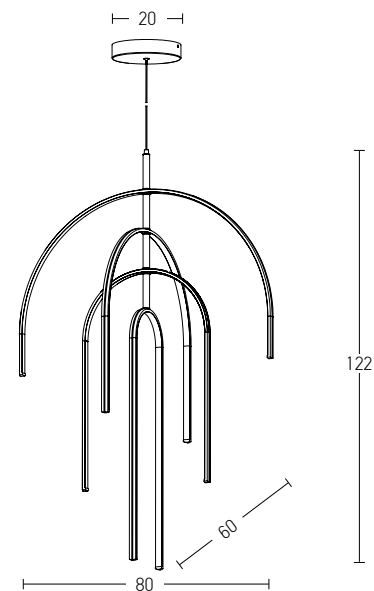

Power 96W
Input 220-240V, 50/60Hz
Color Temperature 3000K
Lumen 7680Lm
Cri 80
Dimensions L: 80cm W: 60cm H: 122cm
Base Ø: 20cm H: 4cm
Dimmable Triac
Material Metal - Aluminium - Acrylic
Color Gold Matt / **Code 1933**