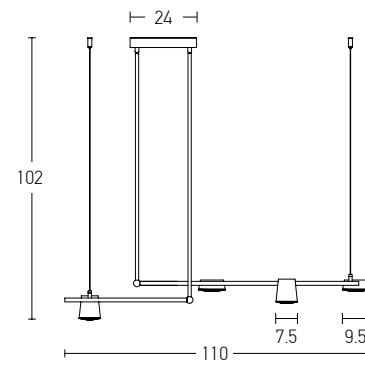

Indoor Led Lighting

Power 28W
Input 220-240V, 50/60Hz
Color Temperature 3000K
Lumen 2240Lm
Cri 80
Dimensions L: 110cm H: 102cm
Base L: 24cm W: 6cm H: 3.5cm
Non Dimmable ☒
Material Metal - Aluminium - Acrylic
Special Feature Spot Ø: 7.5cm H: 8cm
Spot Ø: 9.5cm H: 4cm
Color Sandy Black - Gold Matt / **Code 2035**