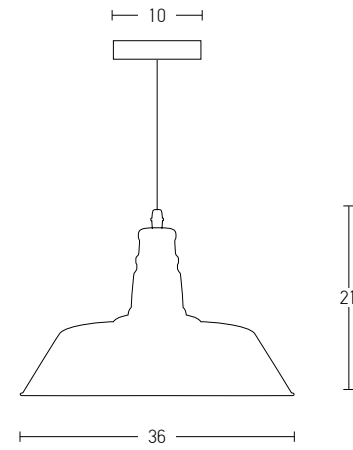

Bulb 1xE27
Power MAX 40W
Input 220-240V, 50/60Hz
Dimensions Ø: 36cm H: 21cm
Base Ø: 10cm H: 2cm
Material Aluminium
Special Feature 150cm Cable Adjustable
Color Black Matt - White / **Code 1495**