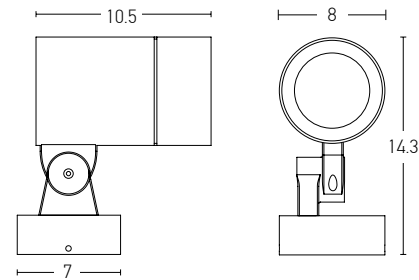

Bulb 1xGU10
Power MAX 11W
Input 220-240V, 50/60Hz
IP 65
Dimensions Ø: 8cm L: 14.3cm
Base Ø: 7cm
Material Aluminium - Tempered Glass
Color Graphite / **Code E236**