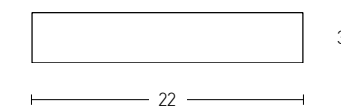

Power 30W
 Input 220-240V, 50/60Hz
 Color Temperature 3000K
 Lumen 2400Lm
 Cri 80
 IP 65
 Dimensions L: 7.5cm W: 50cm H: 6.5cm
 Material Aluminium - Tempered Glass
 Special Feature Up - Down Light
 Color Graphite / **Code E227**